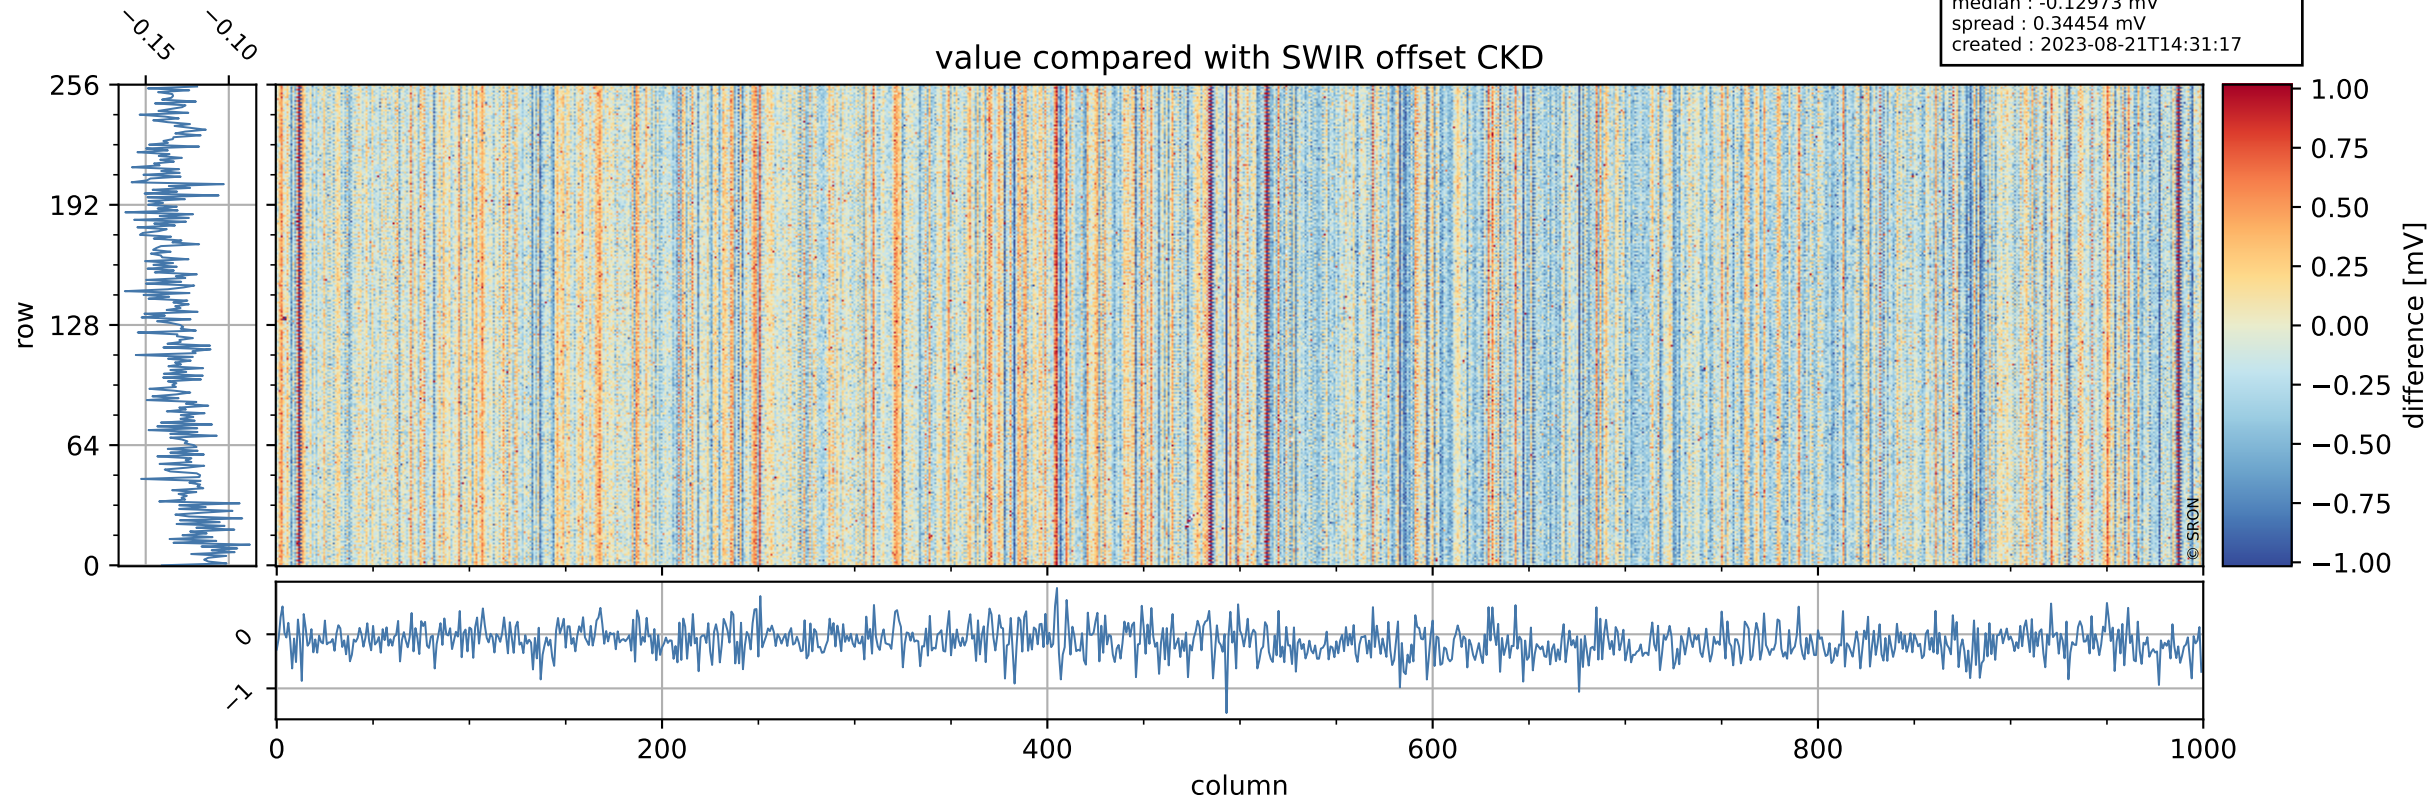

# Tropomi SWIR offset (official)

orbits : 20 in [10072, 10117]  
coverage : 2019-09-23 / 2019-09-26  
median : 0.52589 V  
spread : 0.035911 V  
created : 2023-08-21T14:31:16

## value detector map

# Tropomi SWIR offset (official)

orbits : 20 in [10072, 10117]  
coverage : 2019-09-23 / 2019-09-26  
median : -0.12973 mV  
spread : 0.34454 mV  
created : 2023-08-21T14:31:17

value compared with SWIR offset CKD

# Tropomi SWIR offset (official) ground-tracks of Sentinel-5P

orbits : 20 in [10072, 10117]  
coverage : 2019-09-23 / 2019-09-26  
created : 2023-08-21T14:31:17