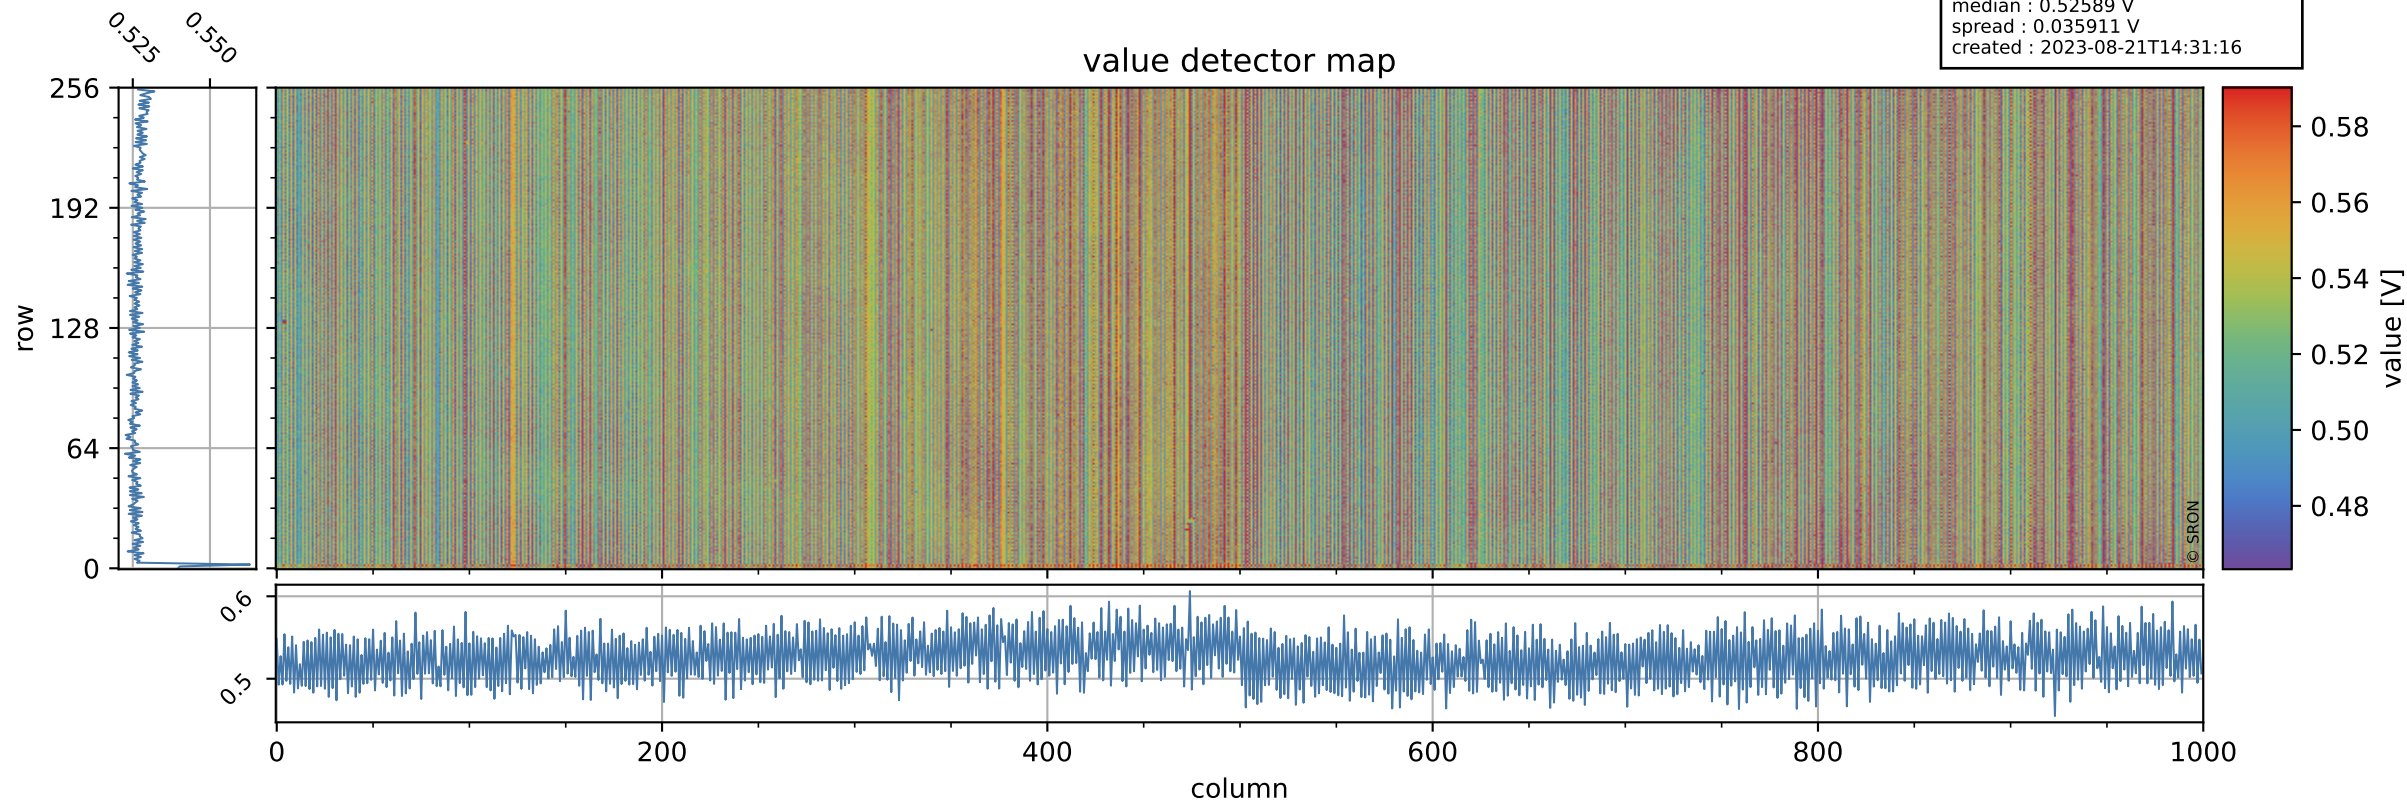

# Tropomi SWIR offset (official)

orbits : 20 in [10072, 10117]  
coverage : 2019-09-23 / 2019-09-26  
median : 0.52589 V  
spread : 0.035911 V  
created : 2023-08-21T14:31:16

## value detector map

# Tropomi SWIR offset (official)

orbits : 20 in [10072, 10117]  
coverage : 2019-09-23 / 2019-09-26  
median : -0.12973 mV  
spread : 0.34454 mV  
created : 2023-08-21T14:31:17

value compared with SWIR offset CKD

# Tropomi SWIR offset (official) ground-tracks of Sentinel-5P

orbits : 20 in [10072, 10117]  
coverage : 2019-09-23 / 2019-09-26  
created : 2023-08-21T14:31:17