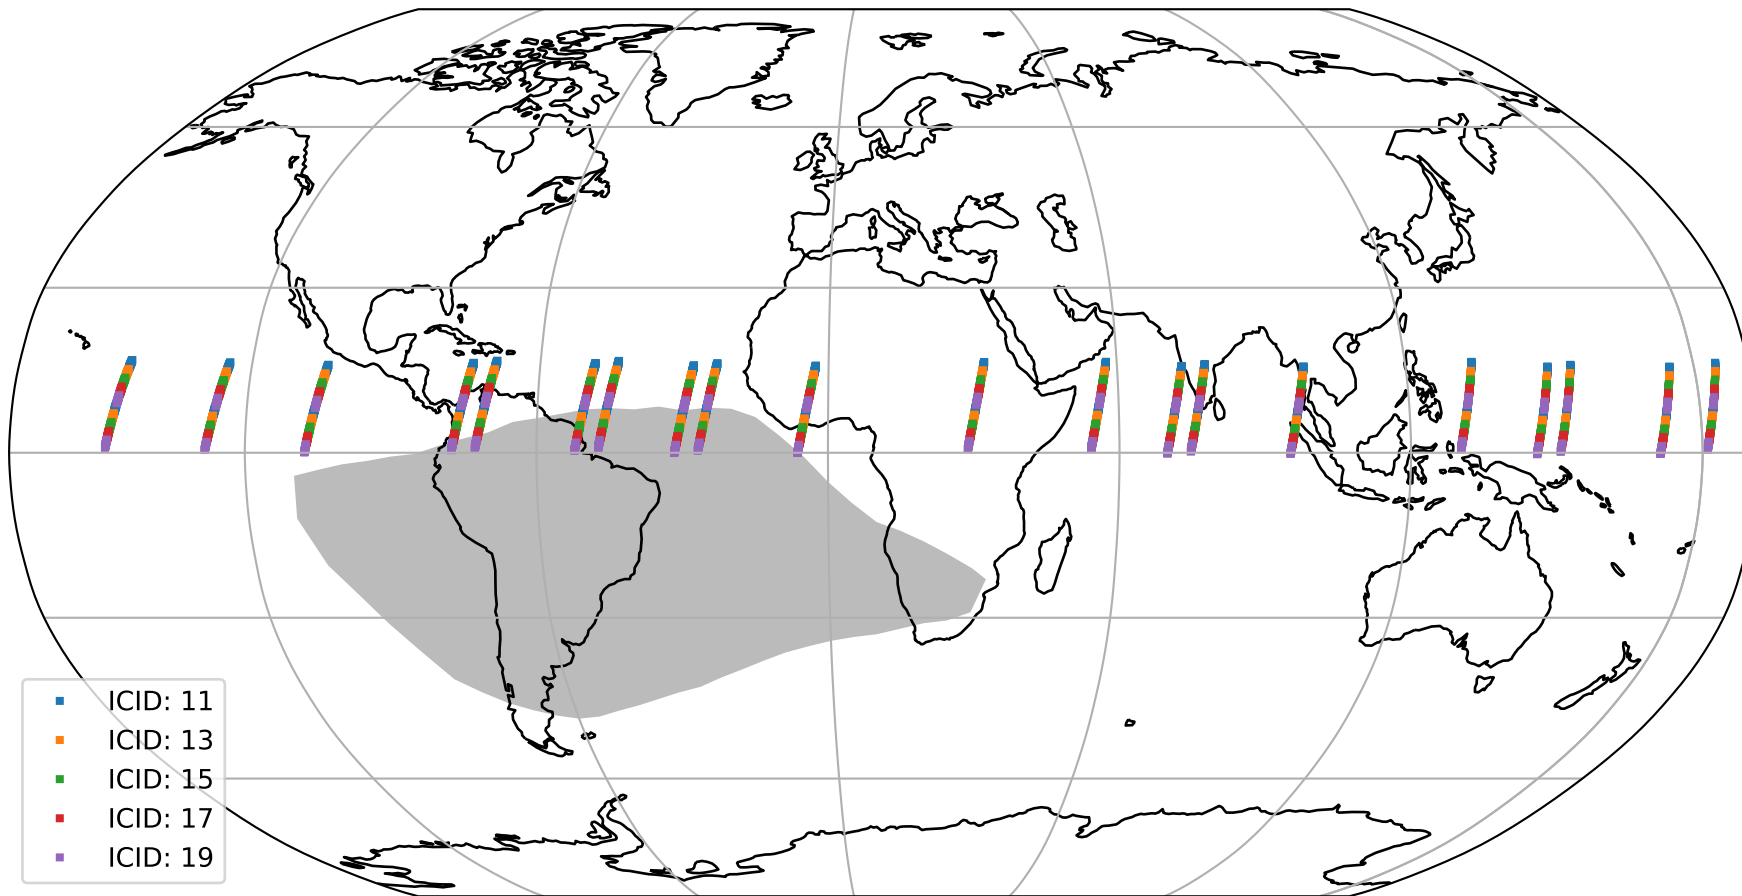

## value detector map

# Tropomi SWIR offset (official)

orbits : 20 in [10072, 10117]  
coverage : 2019-09-23 / 2019-09-26  
median : -0.12973 mV  
spread : 0.34454 mV  
created : 2023-08-21T14:31:17

value compared with SWIR offset CKD

# Tropomi SWIR offset (official) ground-tracks of Sentinel-5P

orbits : 20 in [10072, 10117]  
coverage : 2019-09-23 / 2019-09-26  
created : 2023-08-21T14:31:17

# Tropomi SWIR offset (official)

orbits : [2827, 10117]  
coverage : 2018-04-30 / 2019-09-26  
created : 2023-08-21T14:31:18