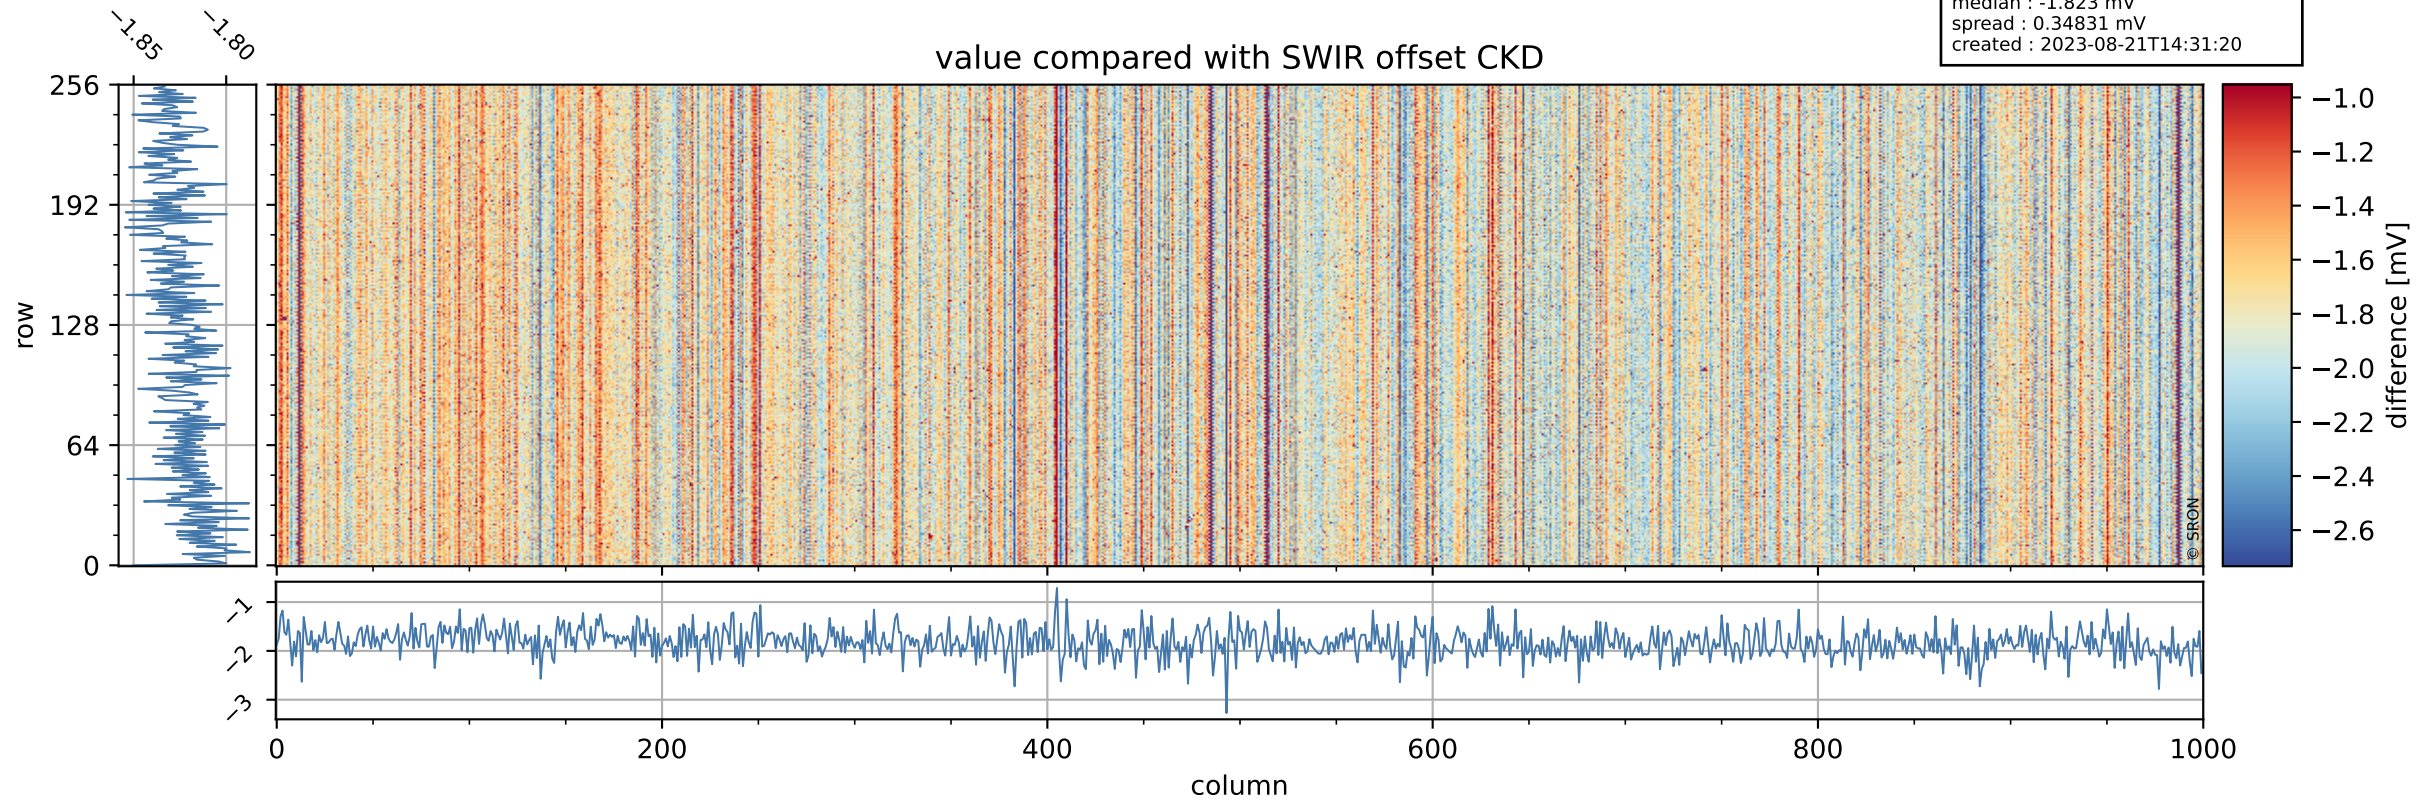

Tropomi SWIR offset (official)

orbits : 19 in [10087, 10132]
coverage : 2019-09-24 / 2019-09-27
median : 0.5242 V
spread : 0.03592 V
created : 2023-08-21T14:31:19

value detector map

Tropomi SWIR offset (official)

orbits : 19 in [10087, 10132]
coverage : 2019-09-24 / 2019-09-27
median : 26.801 μV
spread : 13.331 μV
created : 2023-08-21T14:31:19

Tropomi SWIR offset (official)

value compared with SWIR offset CKD

orbits : 19 in [10087, 10132]
coverage : 2019-09-24 / 2019-09-27
median : -1.823 mV
spread : 0.34831 mV
created : 2023-08-21T14:31:20

Tropomi SWIR offset (official) ground-tracks of Sentinel-5P

orbits : 19 in [10087, 10132]
coverage : 2019-09-24 / 2019-09-27
created : 2023-08-21T14:31:20

Tropomi SWIR offset (official)

orbits : [2827, 10117]
coverage : 2018-04-30 / 2019-09-26
created : 2023-08-21T14:31:21

trend of detector median & temperatures