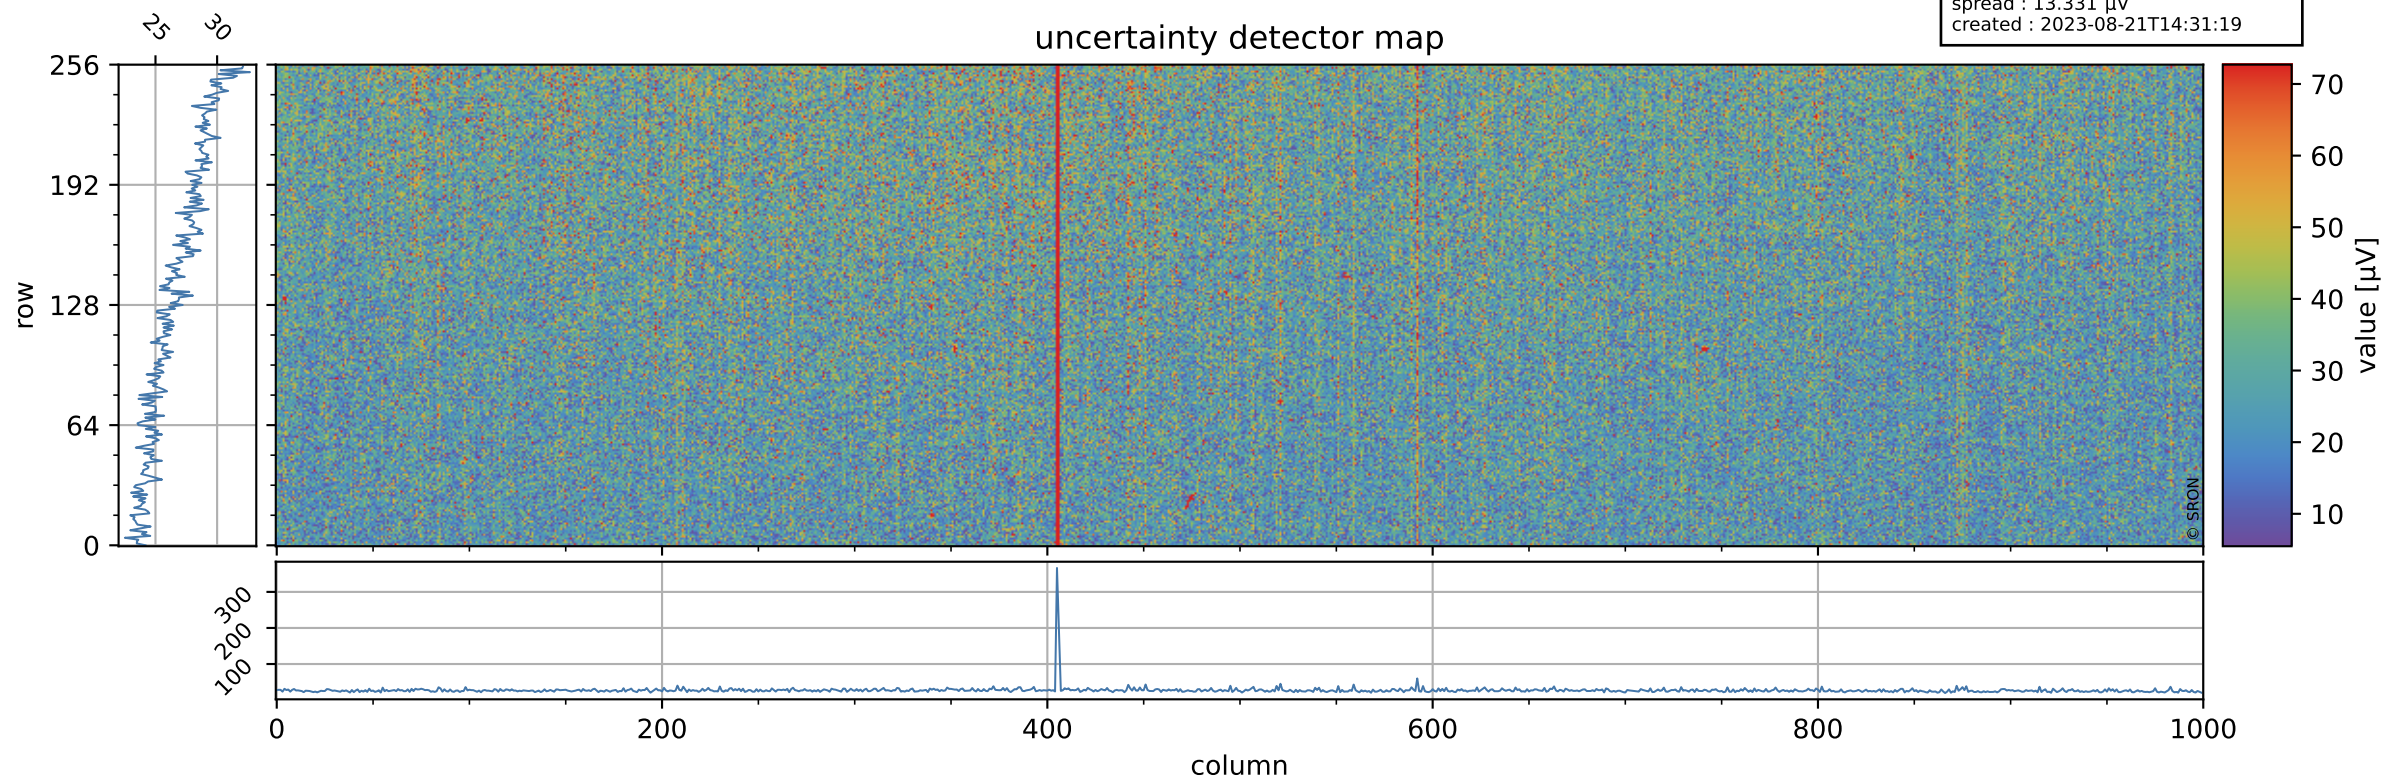

Tropomi SWIR offset (official)

orbits : 19 in [10087, 10132]
coverage : 2019-09-24 / 2019-09-27
median : 0.5242 V
spread : 0.03592 V
created : 2023-08-21T14:31:19

value detector map

Tropomi SWIR offset (official)

orbits : 19 in [10087, 10132]
coverage : 2019-09-24 / 2019-09-27
median : 26.801 μV
spread : 13.331 μV
created : 2023-08-21T14:31:19

Tropomi SWIR offset (official)

value compared with SWIR offset CKD

orbits : 19 in [10087, 10132]
coverage : 2019-09-24 / 2019-09-27
median : -1.823 mV
spread : 0.34831 mV
created : 2023-08-21T14:31:20

Tropomi SWIR offset (official) ground-tracks of Sentinel-5P

orbits : 19 in [10087, 10132]
coverage : 2019-09-24 / 2019-09-27
created : 2023-08-21T14:31:20

Tropomi SWIR offset (official)

orbits : [2827, 10117]
coverage : 2018-04-30 / 2019-09-26
created : 2023-08-21T14:31:21

trend of detector median & temperatures