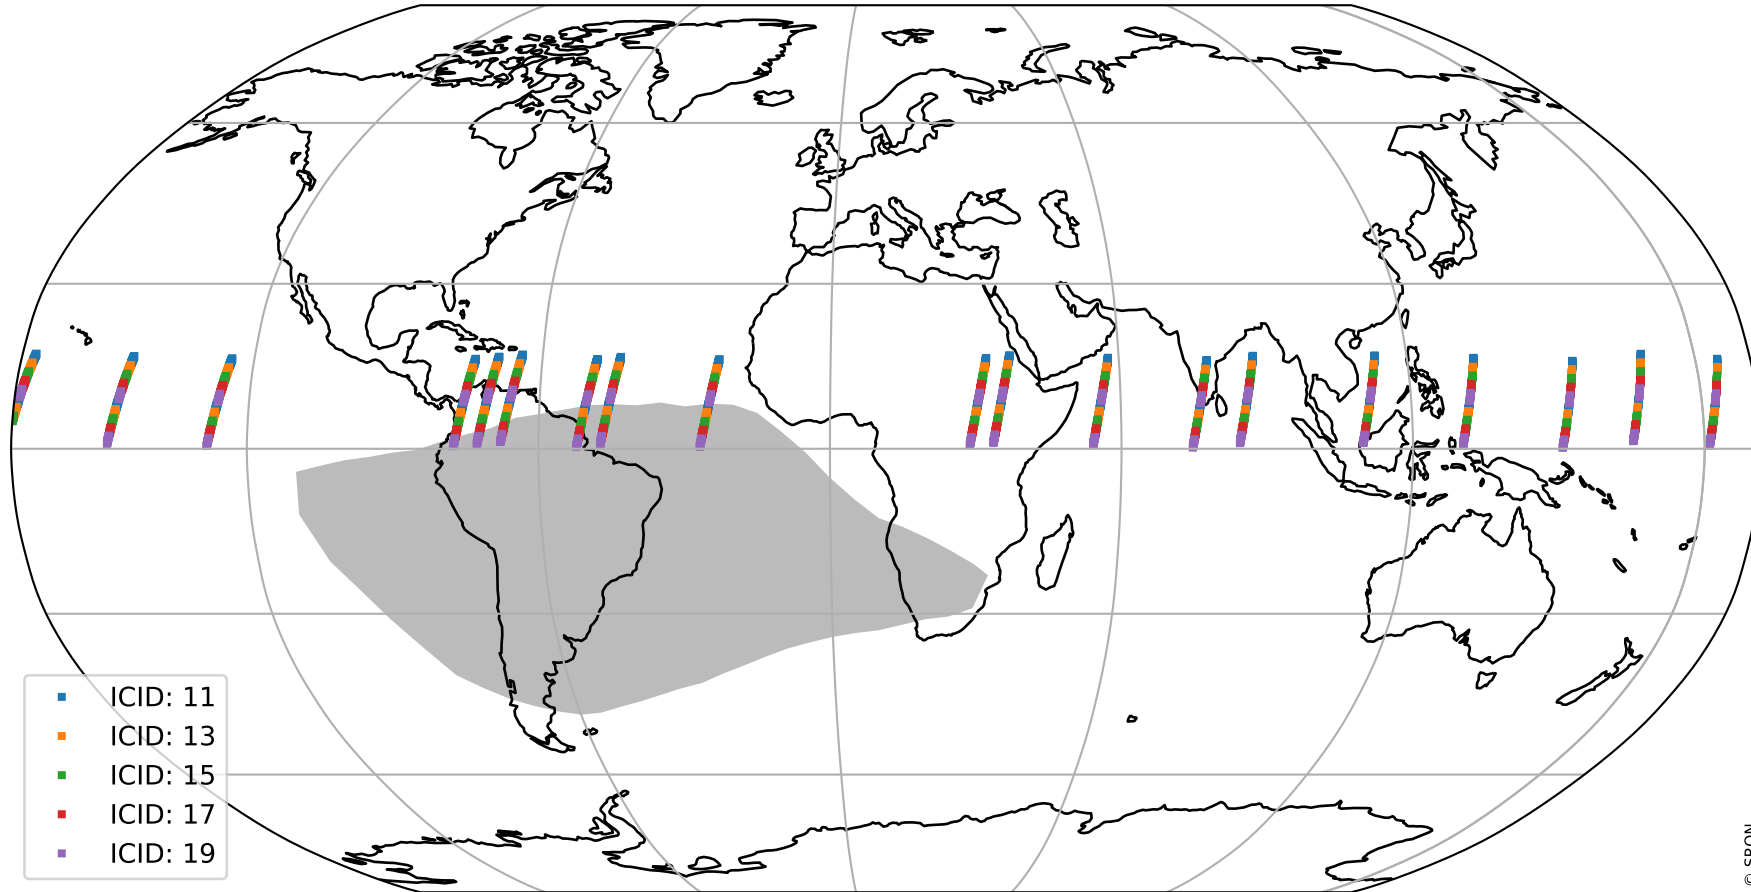

Tropomi SWIR offset (official)

orbits : 19 in [10087, 10132]
coverage : 2019-09-24 / 2019-09-27
median : 0.5242 V
spread : 0.03592 V
created : 2023-08-21T14:31:19

value detector map

Tropomi SWIR offset (official)

orbits : 19 in [10087, 10132]
coverage : 2019-09-24 / 2019-09-27
median : 26.801 μV
spread : 13.331 μV
created : 2023-08-21T14:31:19

Tropomi SWIR offset (official)

value compared with SWIR offset CKD

orbits : 19 in [10087, 10132]
coverage : 2019-09-24 / 2019-09-27
median : -1.823 mV
spread : 0.34831 mV
created : 2023-08-21T14:31:20

Tropomi SWIR offset (official) ground-tracks of Sentinel-5P

orbits : 19 in [10087, 10132]
coverage : 2019-09-24 / 2019-09-27
created : 2023-08-21T14:31:20

Tropomi SWIR offset (official)

orbits : [2827, 10117]
coverage : 2018-04-30 / 2019-09-26
created : 2023-08-21T14:31:21

trend of detector median & temperatures