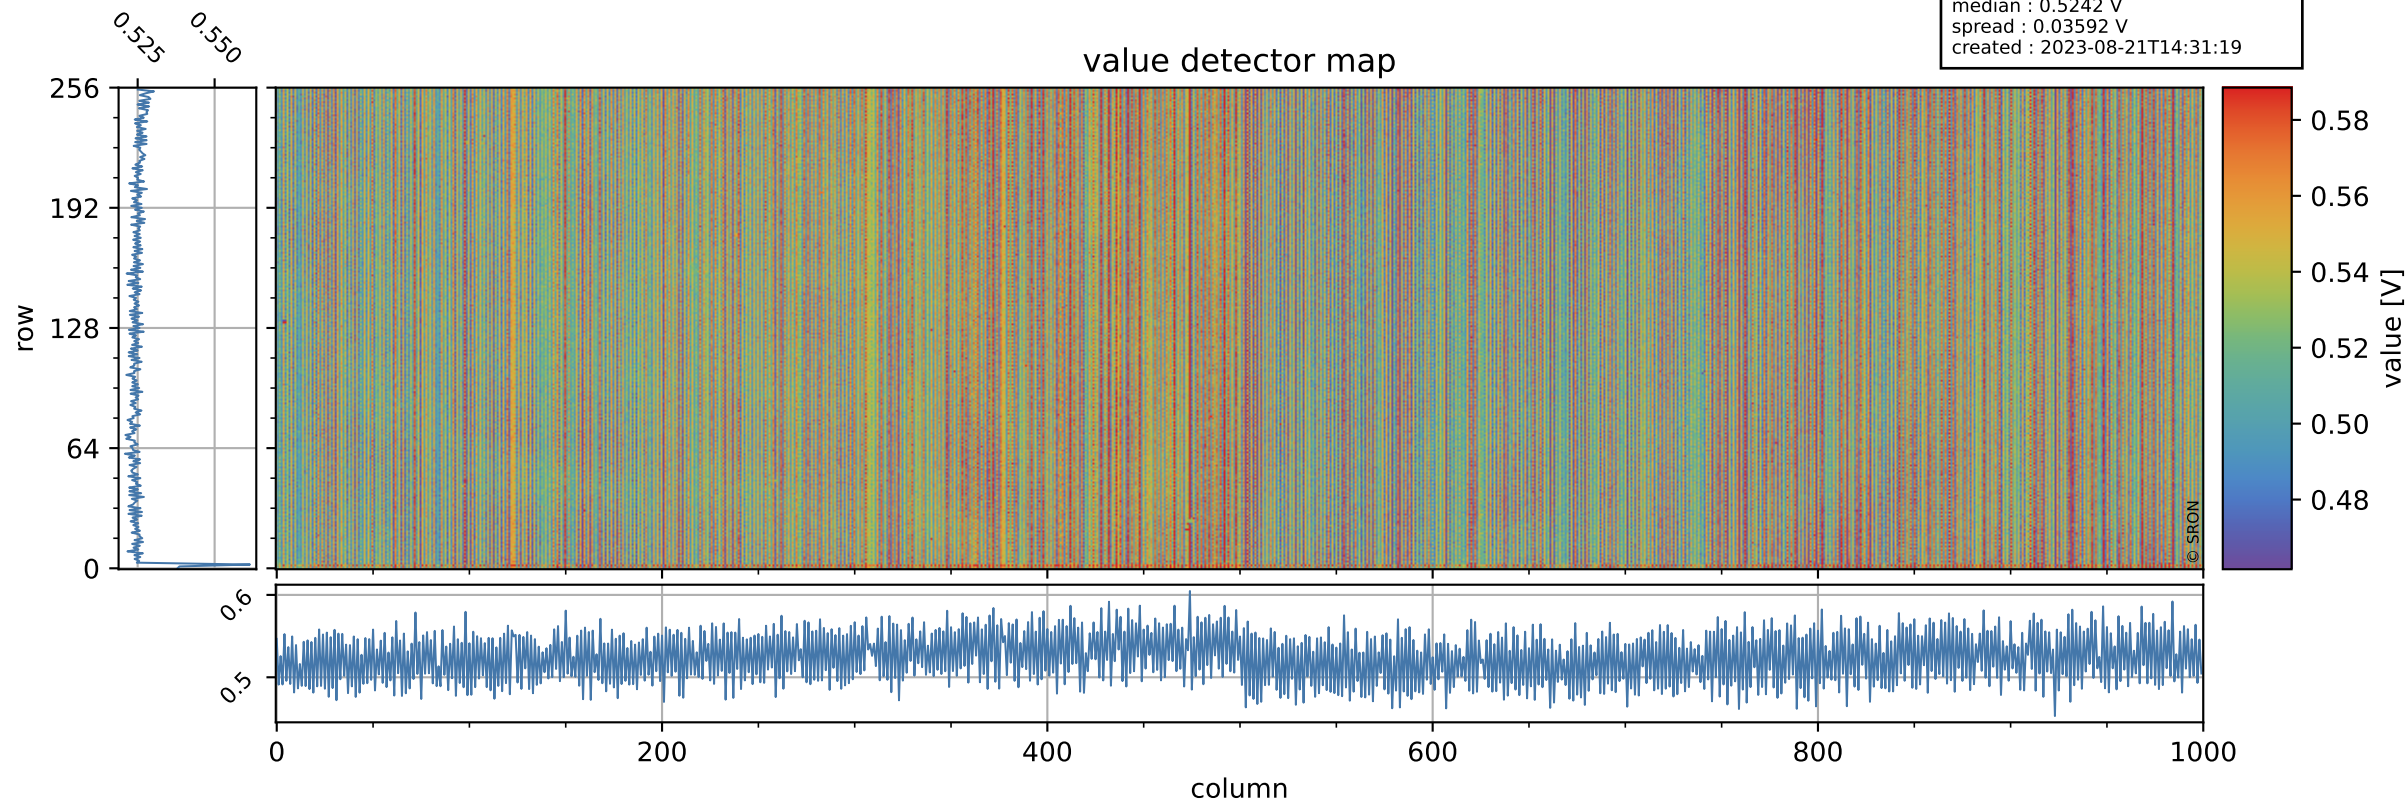

Tropomi SWIR offset (official)

orbits : 19 in [10087, 10132]
coverage : 2019-09-24 / 2019-09-27
median : 0.5242 V
spread : 0.03592 V
created : 2023-08-21T14:31:19

value detector map

Tropomi SWIR offset (official)

orbits : 19 in [10087, 10132]
coverage : 2019-09-24 / 2019-09-27
median : 26.801 μV
spread : 13.331 μV
created : 2023-08-21T14:31:19

Tropomi SWIR offset (official)

value compared with SWIR offset CKD

orbits : 19 in [10087, 10132]
coverage : 2019-09-24 / 2019-09-27
median : -1.823 mV
spread : 0.34831 mV
created : 2023-08-21T14:31:20

Tropomi SWIR offset (official) ground-tracks of Sentinel-5P

orbits : 19 in [10087, 10132]
coverage : 2019-09-24 / 2019-09-27
created : 2023-08-21T14:31:20

Tropomi SWIR offset (official)

orbits : [2827, 10117]
coverage : 2018-04-30 / 2019-09-26
created : 2023-08-21T14:31:21

trend of detector median & temperatures