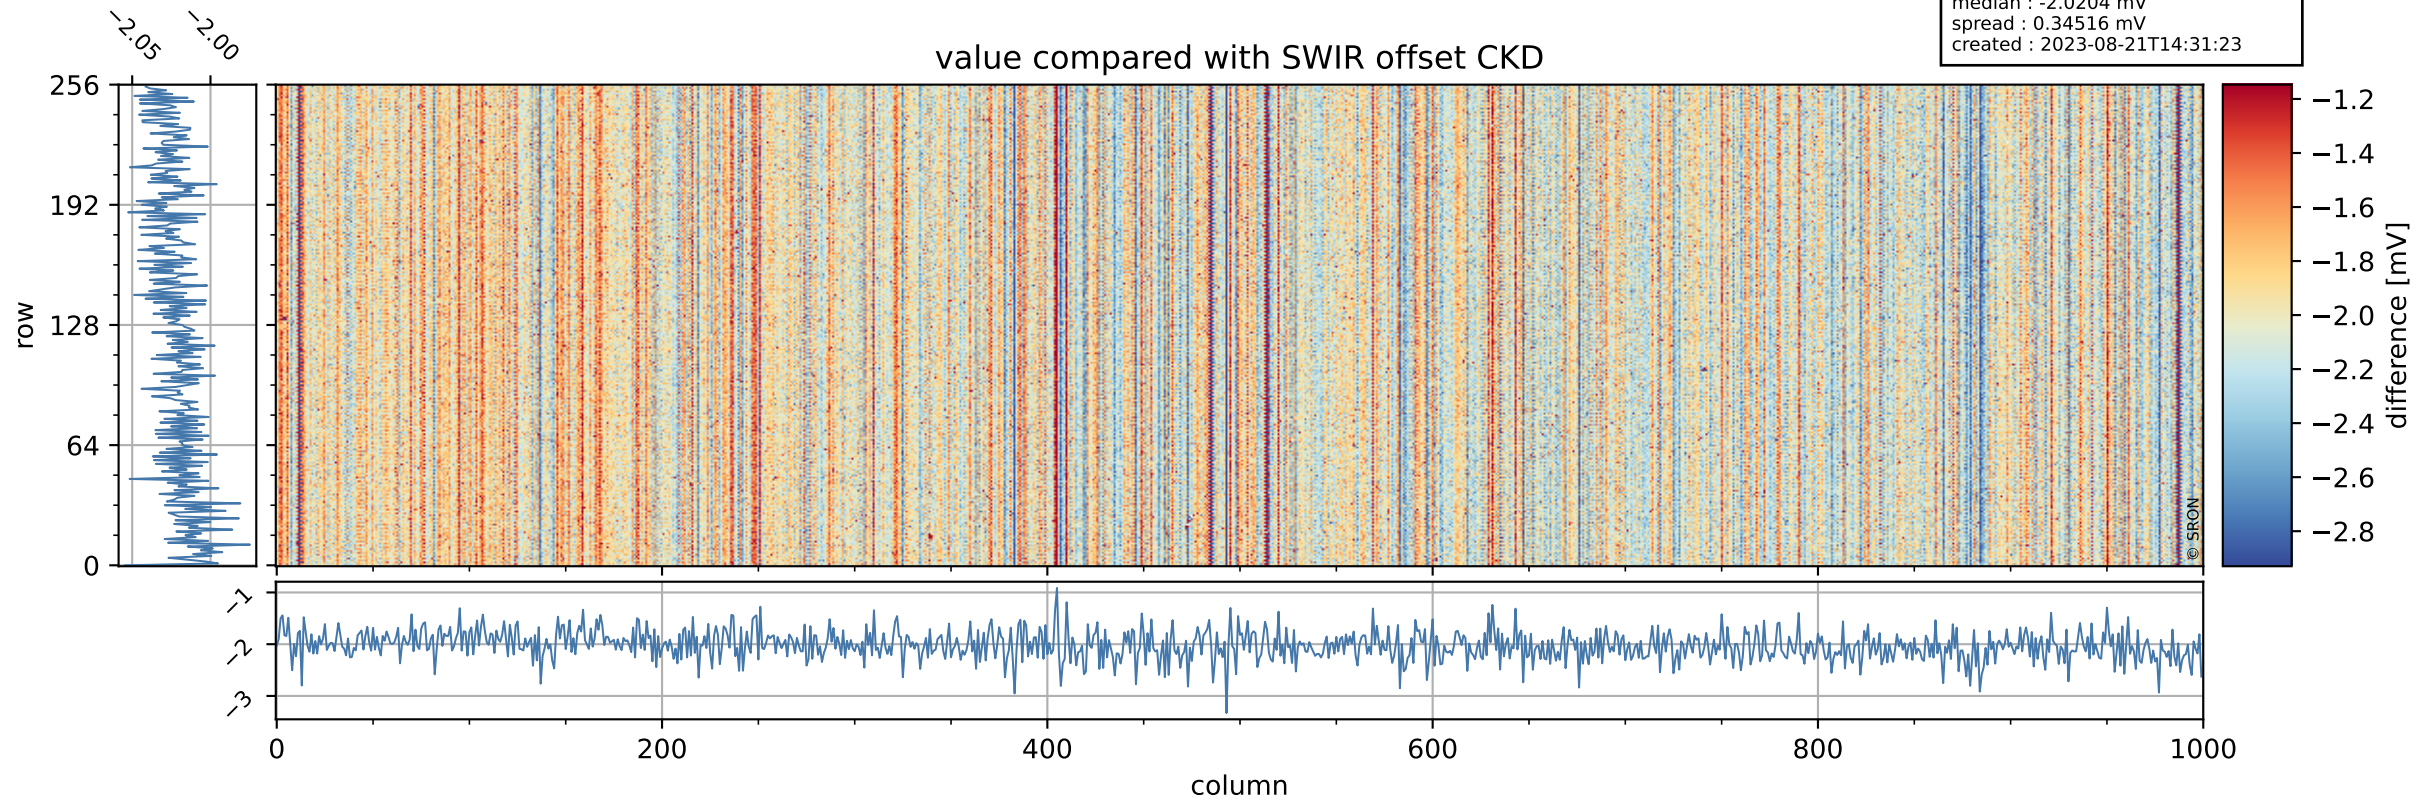

Tropomi SWIR offset (official)

orbits : 20 in [10102, 10147]
coverage : 2019-09-25 / 2019-09-28
median : 0.524 V
spread : 0.035922 V
created : 2023-08-21T14:31:22

value detector map

Tropomi SWIR offset (official)

orbits : 20 in [10102, 10147]
coverage : 2019-09-25 / 2019-09-28
median : 25.268 μV
spread : 12.724 μV
created : 2023-08-21T14:31:22

Tropomi SWIR offset (official)

value compared with SWIR offset CKD

orbits : 20 in [10102, 10147]
coverage : 2019-09-25 / 2019-09-28
median : -2.0204 mV
spread : 0.34516 mV
created : 2023-08-21T14:31:23

Tropomi SWIR offset (official) ground-tracks of Sentinel-5P

orbits : 20 in [10102, 10147]
coverage : 2019-09-25 / 2019-09-28
created : 2023-08-21T14:31:23

Tropomi SWIR offset (official)

orbits : [2827, 10117]
coverage : 2018-04-30 / 2019-09-26
created : 2023-08-21T14:31:24

trend of detector median & temperatures