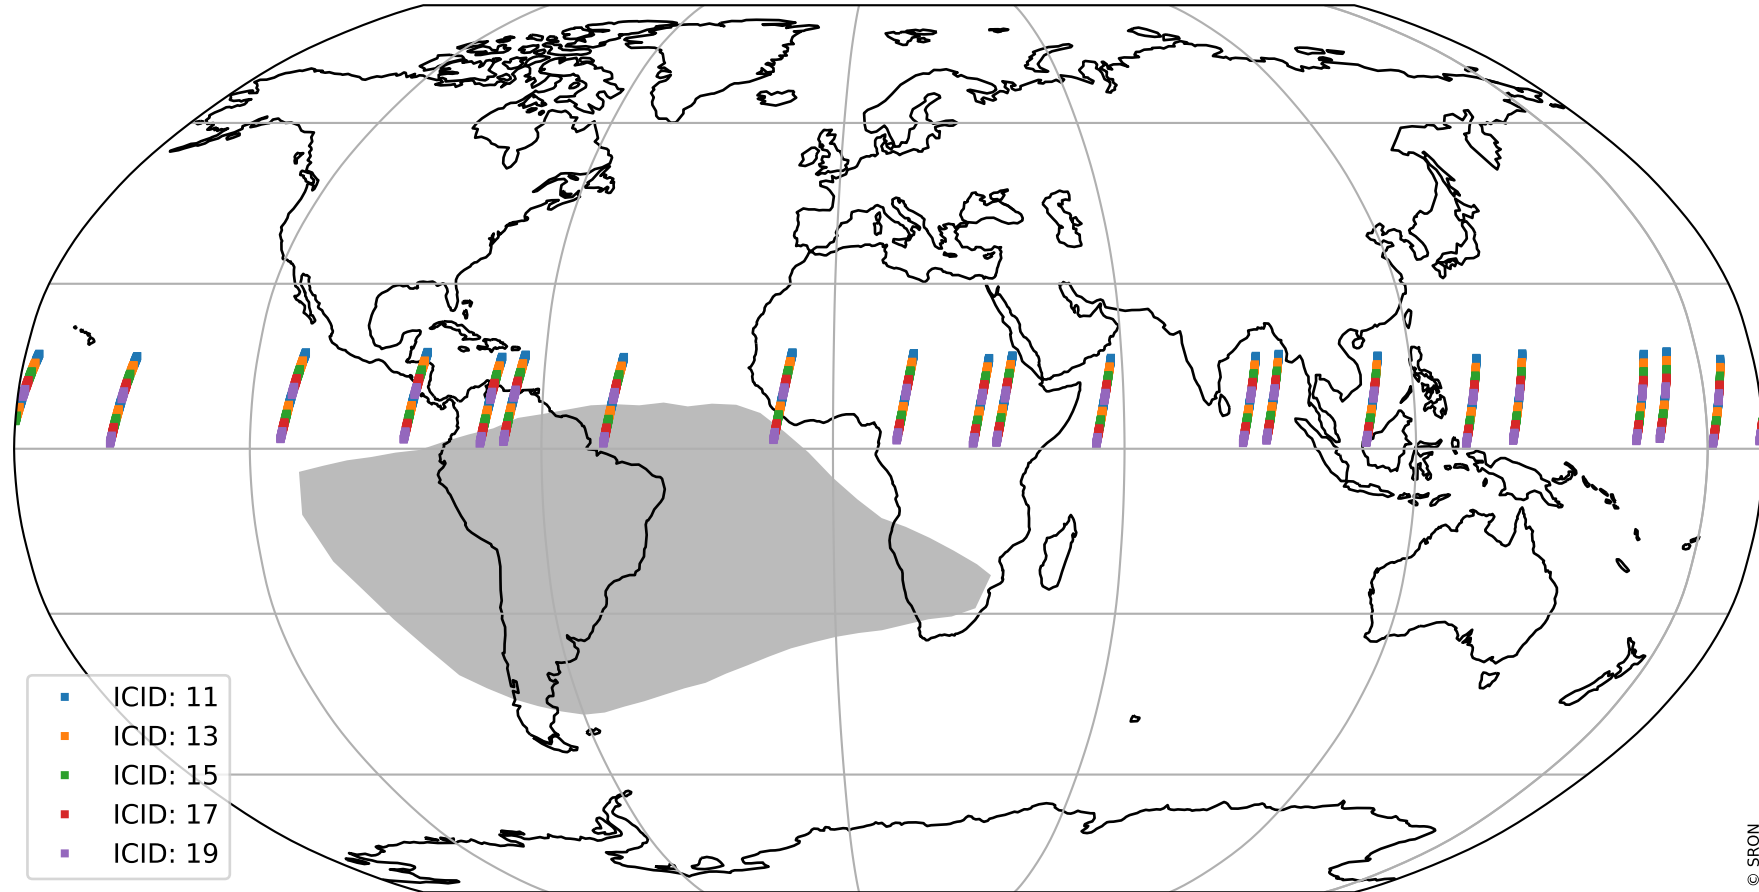

Tropomi SWIR offset (official)

orbits : 20 in [10102, 10147]
coverage : 2019-09-25 / 2019-09-28
median : 0.524 V
spread : 0.035922 V
created : 2023-08-21T14:31:22

value detector map

Tropomi SWIR offset (official)

orbits : 20 in [10102, 10147]
coverage : 2019-09-25 / 2019-09-28
median : 25.268 μV
spread : 12.724 μV
created : 2023-08-21T14:31:22

Tropomi SWIR offset (official)

value compared with SWIR offset CKD

orbits : 20 in [10102, 10147]
coverage : 2019-09-25 / 2019-09-28
median : -2.0204 mV
spread : 0.34516 mV
created : 2023-08-21T14:31:23

Tropomi SWIR offset (official) ground-tracks of Sentinel-5P

orbits : 20 in [10102, 10147]
coverage : 2019-09-25 / 2019-09-28
created : 2023-08-21T14:31:23

Tropomi SWIR offset (official)

orbits : [2827, 10117]
coverage : 2018-04-30 / 2019-09-26
created : 2023-08-21T14:31:24