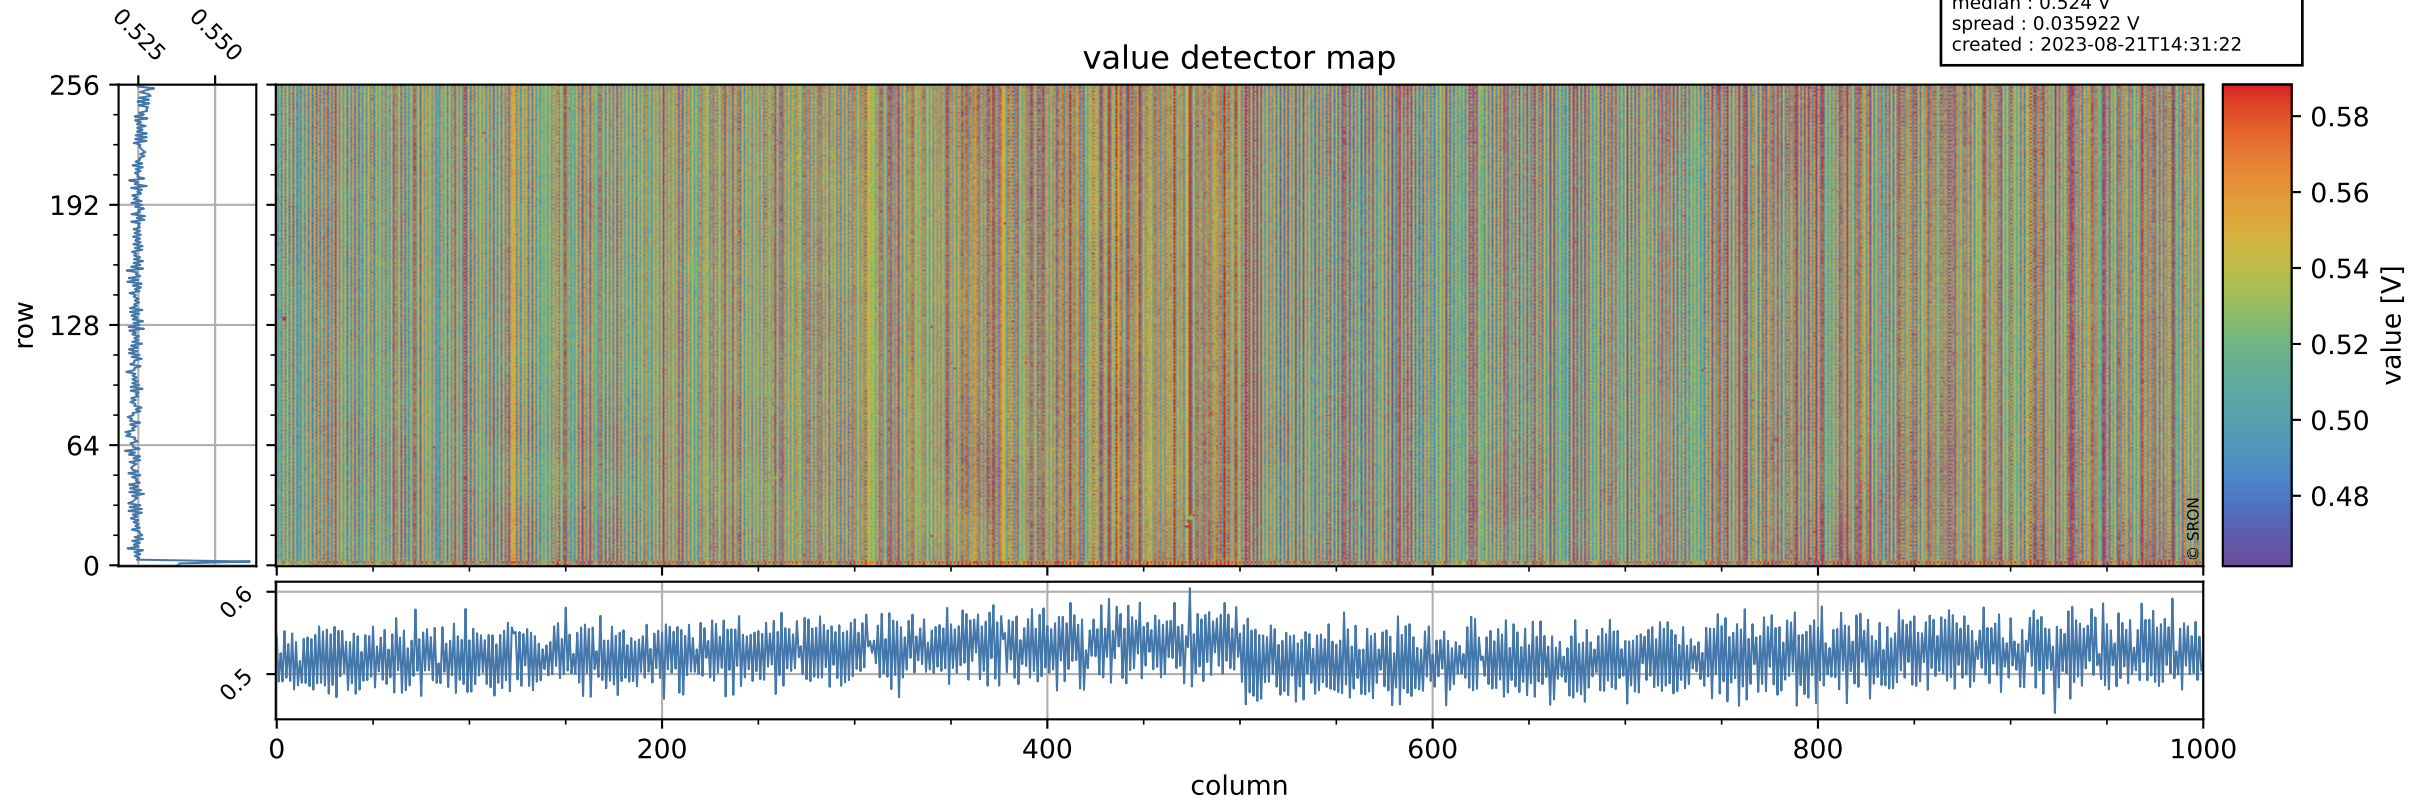

Tropomi SWIR offset (official)

orbits : 20 in [10102, 10147]
coverage : 2019-09-25 / 2019-09-28
median : 0.524 V
spread : 0.035922 V
created : 2023-08-21T14:31:22

value detector map

Tropomi SWIR offset (official)

orbits : 20 in [10102, 10147]
coverage : 2019-09-25 / 2019-09-28
median : 25.268 μV
spread : 12.724 μV
created : 2023-08-21T14:31:22

Tropomi SWIR offset (official)

value compared with SWIR offset CKD

orbits : 20 in [10102, 10147]
coverage : 2019-09-25 / 2019-09-28
median : -2.0204 mV
spread : 0.34516 mV
created : 2023-08-21T14:31:23

Tropomi SWIR offset (official) ground-tracks of Sentinel-5P

orbits : 20 in [10102, 10147]
coverage : 2019-09-25 / 2019-09-28
created : 2023-08-21T14:31:23

Tropomi SWIR offset (official)

orbits : [2827, 10117]
coverage : 2018-04-30 / 2019-09-26
created : 2023-08-21T14:31:24

trend of detector median & temperatures