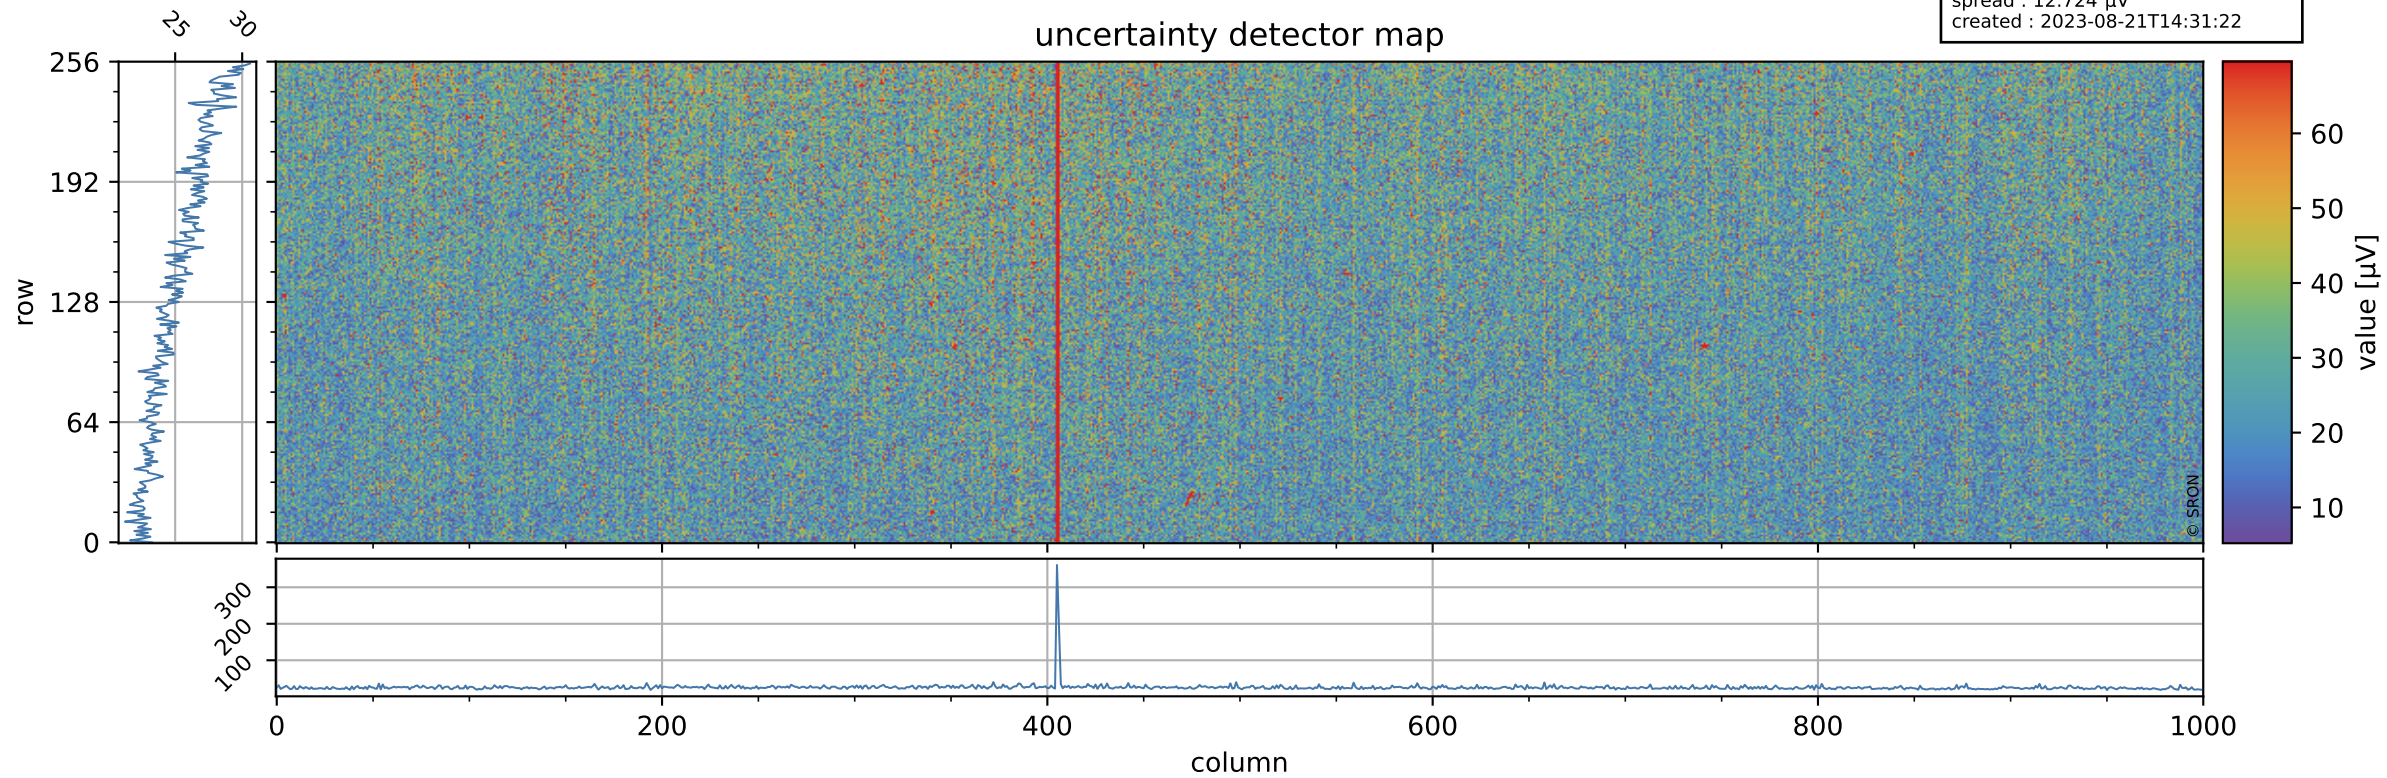

Tropomi SWIR offset (official)

orbits : 20 in [10102, 10147]
coverage : 2019-09-25 / 2019-09-28
median : 0.524 V
spread : 0.035922 V
created : 2023-08-21T14:31:22

value detector map

Tropomi SWIR offset (official)

orbits : 20 in [10102, 10147]
coverage : 2019-09-25 / 2019-09-28
median : 25.268 μV
spread : 12.724 μV
created : 2023-08-21T14:31:22

Tropomi SWIR offset (official)

value compared with SWIR offset CKD

orbits : 20 in [10102, 10147]
coverage : 2019-09-25 / 2019-09-28
median : -2.0204 mV
spread : 0.34516 mV
created : 2023-08-21T14:31:23

Tropomi SWIR offset (official) ground-tracks of Sentinel-5P

orbits : 20 in [10102, 10147]
coverage : 2019-09-25 / 2019-09-28
created : 2023-08-21T14:31:23

Tropomi SWIR offset (official)

orbits : [2827, 10117]
coverage : 2018-04-30 / 2019-09-26
created : 2023-08-21T14:31:24

trend of detector median & temperatures