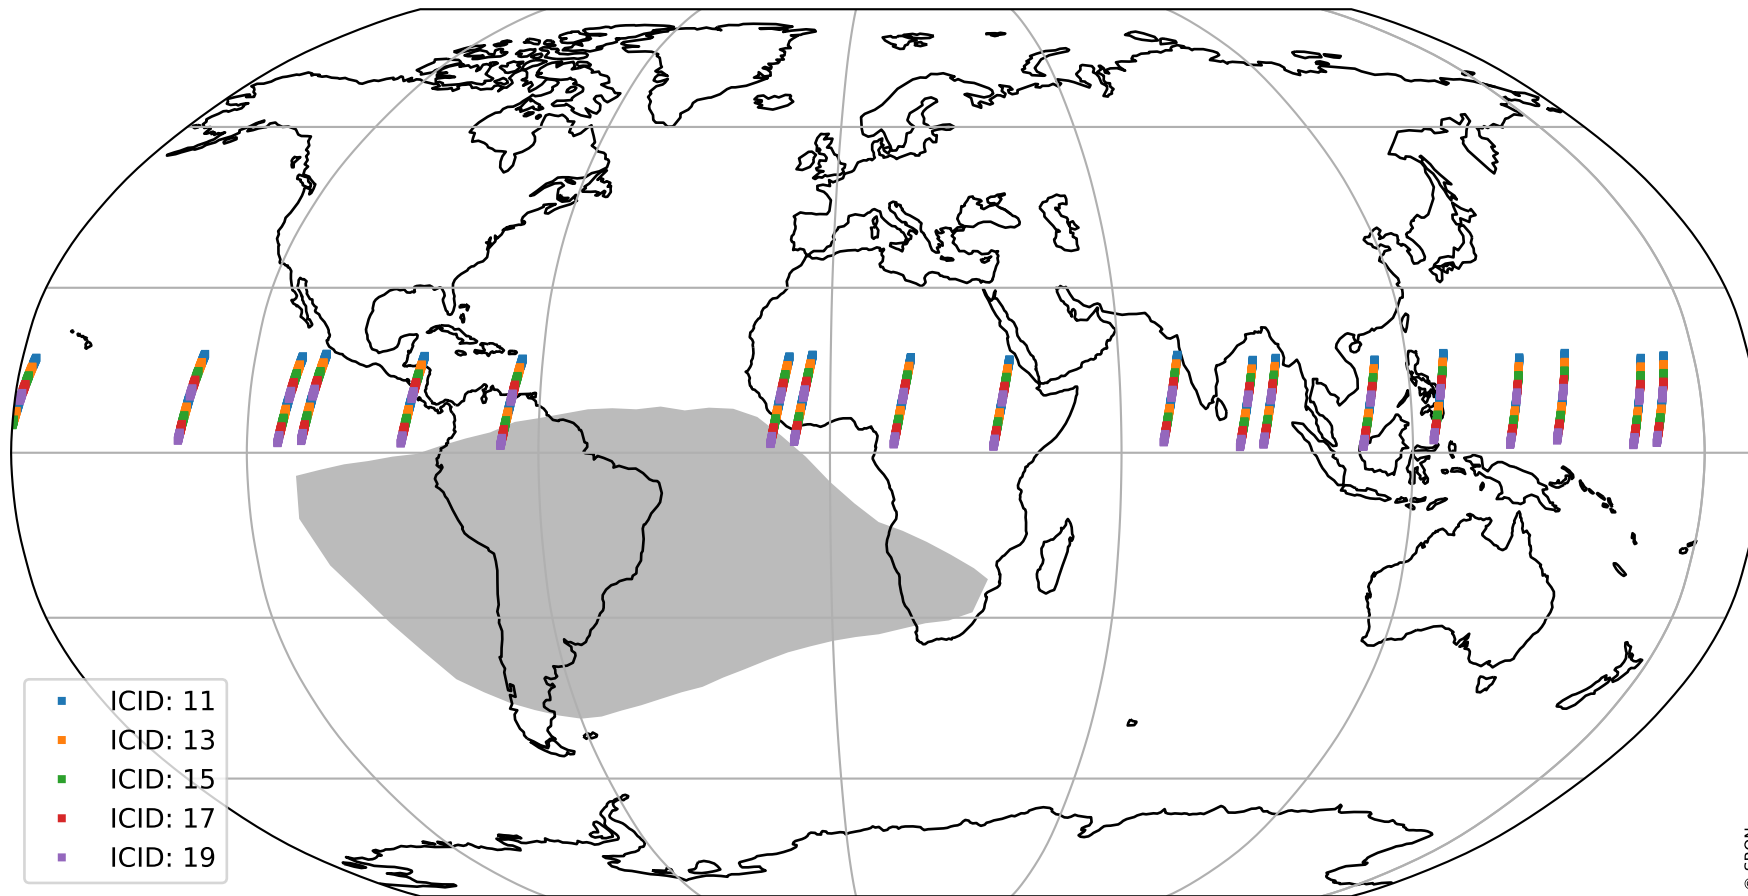

# Tropomi SWIR offset (official)

orbits : 19 in [10117, 10162]  
coverage : 2019-09-26 / 2019-09-29  
median : 24.945  $\mu\text{V}$   
spread : 12.545  $\mu\text{V}$   
created : 2023-08-21T14:31:25

# Tropomi SWIR offset (official)

orbits : 19 in [10117, 10162]  
coverage : 2019-09-26 / 2019-09-29  
median : -2.1217 mV  
spread : 0.34583 mV  
created : 2023-08-21T14:31:26

value compared with SWIR offset CKD

# Tropomi SWIR offset (official) ground-tracks of Sentinel-5P

orbits : 19 in [10117, 10162]  
coverage : 2019-09-26 / 2019-09-29  
created : 2023-08-21T14:31:26

# Tropomi SWIR offset (official)

orbits : [2827, 10117]  
coverage : 2018-04-30 / 2019-09-26  
created : 2023-08-21T14:31:27