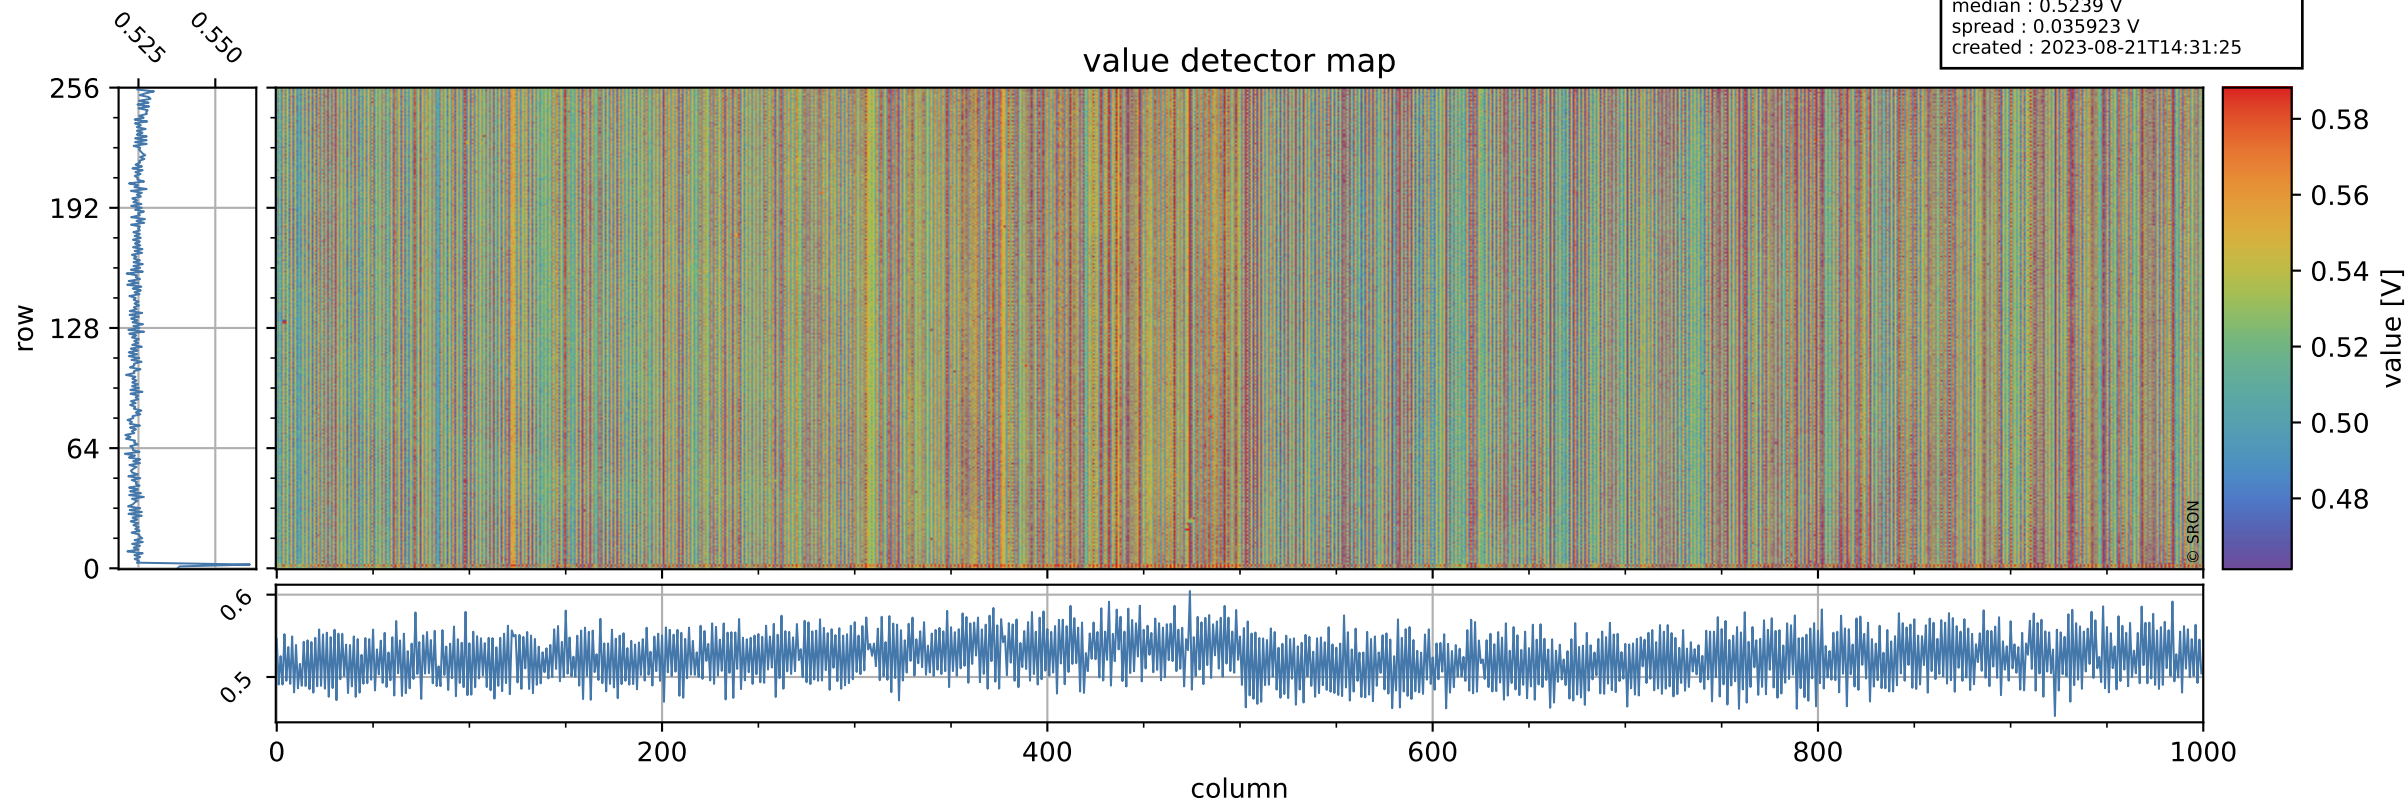

# Tropomi SWIR offset (official)

orbits : 19 in [10117, 10162]  
coverage : 2019-09-26 / 2019-09-29  
median : 0.5239 V  
spread : 0.035923 V  
created : 2023-08-21T14:31:25

## value detector map

# Tropomi SWIR offset (official)

orbits : 19 in [10117, 10162]  
coverage : 2019-09-26 / 2019-09-29  
median : 24.945  $\mu\text{V}$   
spread : 12.545  $\mu\text{V}$   
created : 2023-08-21T14:31:25

# Tropomi SWIR offset (official) ground-tracks of Sentinel-5P

orbits : 19 in [10117, 10162]  
coverage : 2019-09-26 / 2019-09-29  
created : 2023-08-21T14:31:26