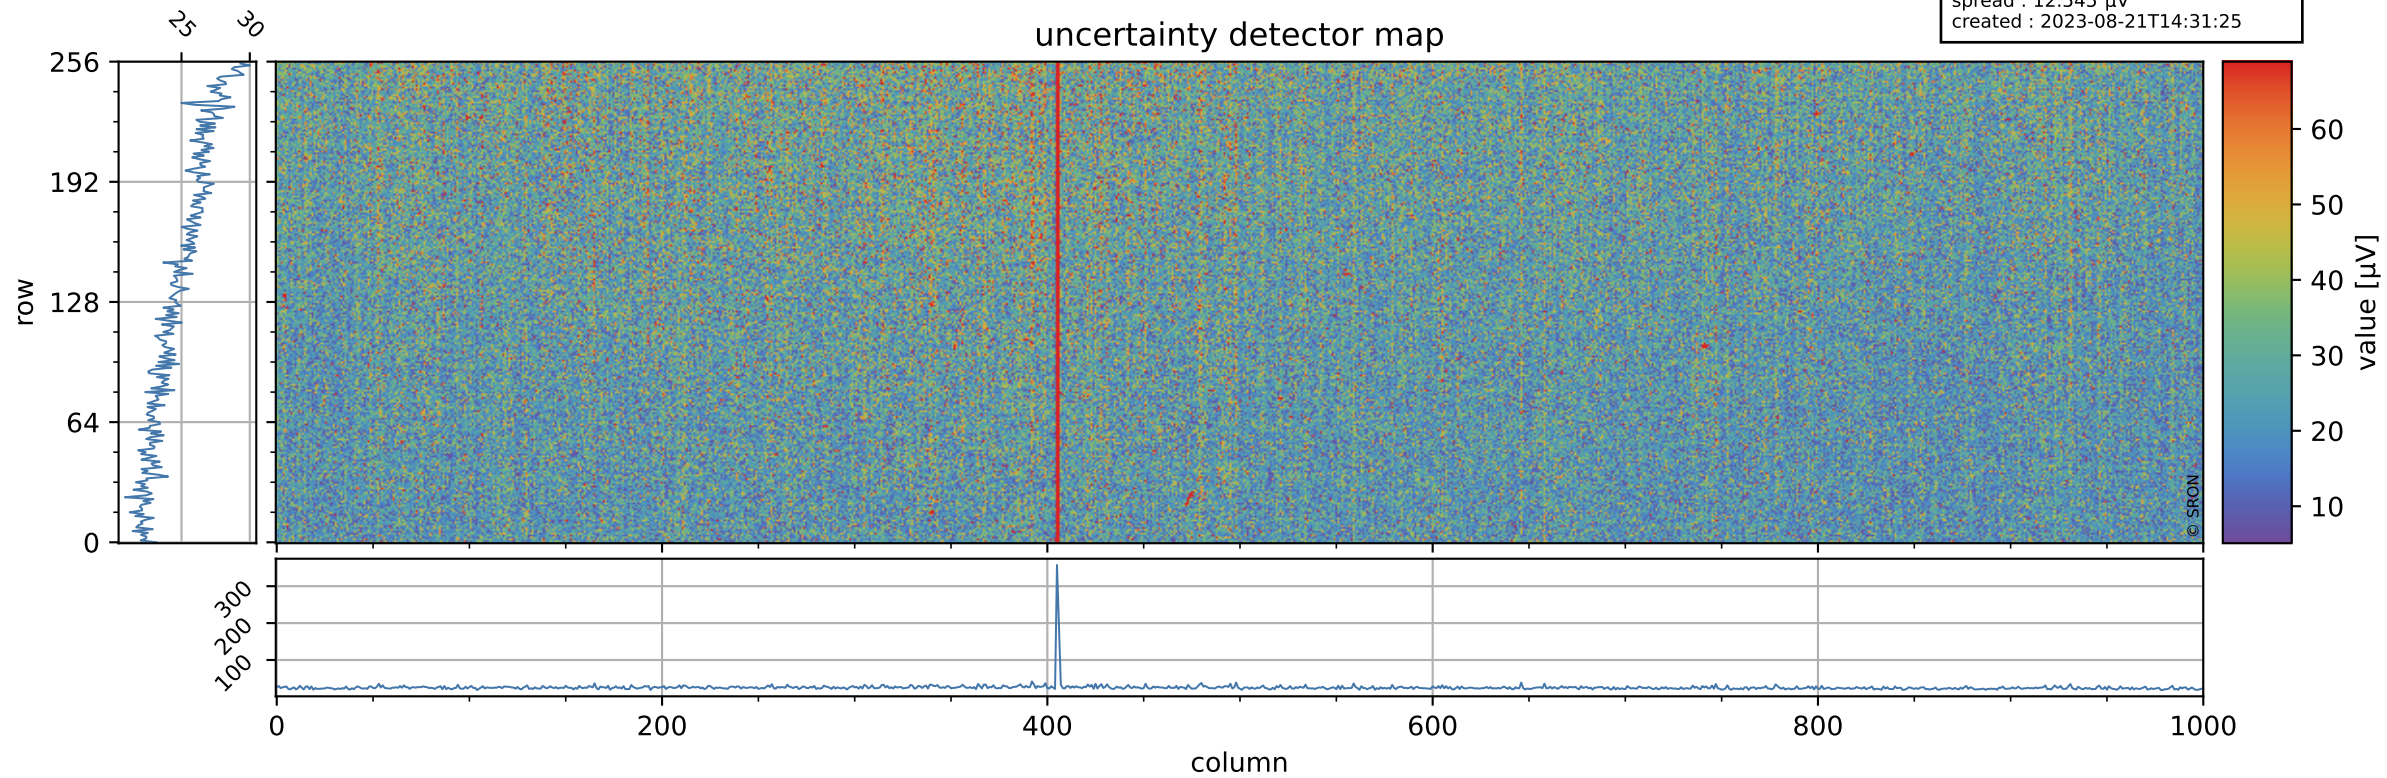

# Tropomi SWIR offset (official)

orbits : 19 in [10117, 10162]  
coverage : 2019-09-26 / 2019-09-29  
median : 0.5239 V  
spread : 0.035923 V  
created : 2023-08-21T14:31:25

## value detector map

# Tropomi SWIR offset (official)

orbits : 19 in [10117, 10162]  
coverage : 2019-09-26 / 2019-09-29  
median : 24.945  $\mu\text{V}$   
spread : 12.545  $\mu\text{V}$   
created : 2023-08-21T14:31:25

# Tropomi SWIR offset (official) ground-tracks of Sentinel-5P

orbits : 19 in [10117, 10162]  
coverage : 2019-09-26 / 2019-09-29  
created : 2023-08-21T14:31:26