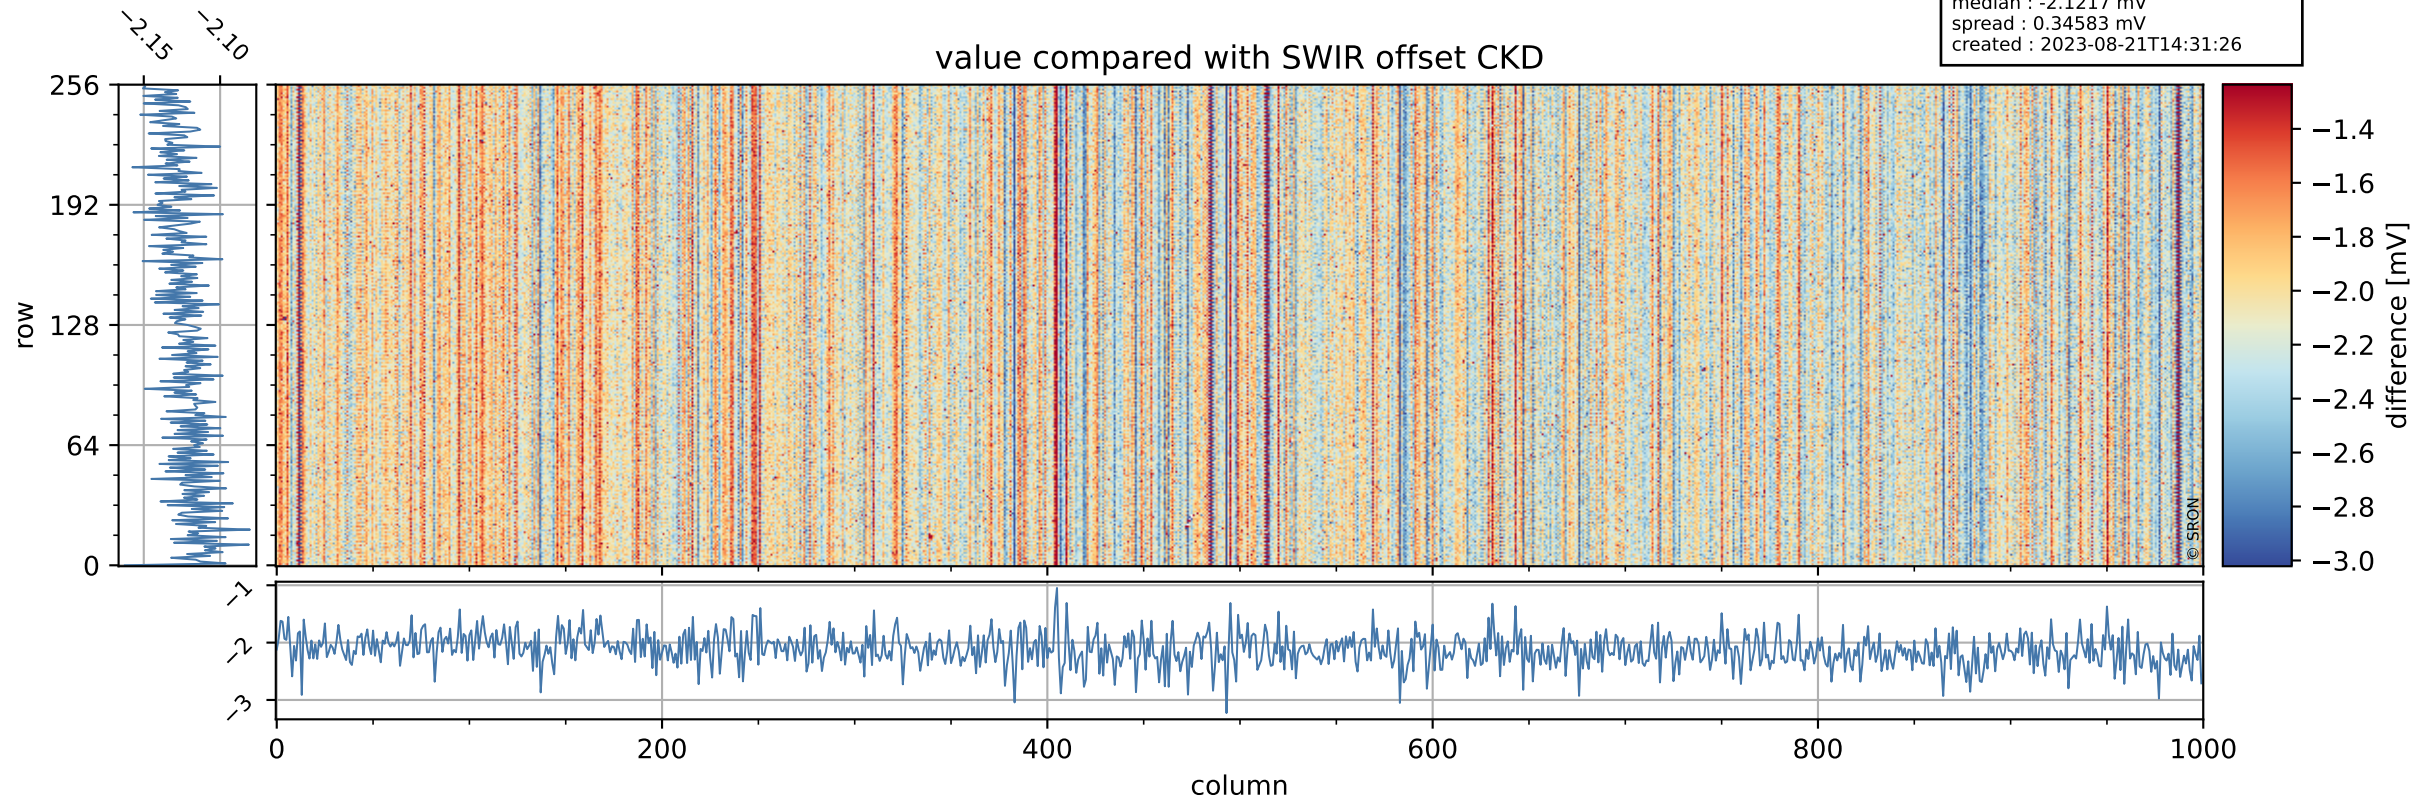

## value detector map

# Tropomi SWIR offset (official)

orbits : 19 in [10117, 10162]  
coverage : 2019-09-26 / 2019-09-29  
median : 24.945  $\mu\text{V}$   
spread : 12.545  $\mu\text{V}$   
created : 2023-08-21T14:31:25

# Tropomi SWIR offset (official)

orbits : 19 in [10117, 10162]  
coverage : 2019-09-26 / 2019-09-29  
median : -2.1217 mV  
spread : 0.34583 mV  
created : 2023-08-21T14:31:26

value compared with SWIR offset CKD

# Tropomi SWIR offset (official) ground-tracks of Sentinel-5P

orbits : 19 in [10117, 10162]  
coverage : 2019-09-26 / 2019-09-29  
created : 2023-08-21T14:31:26