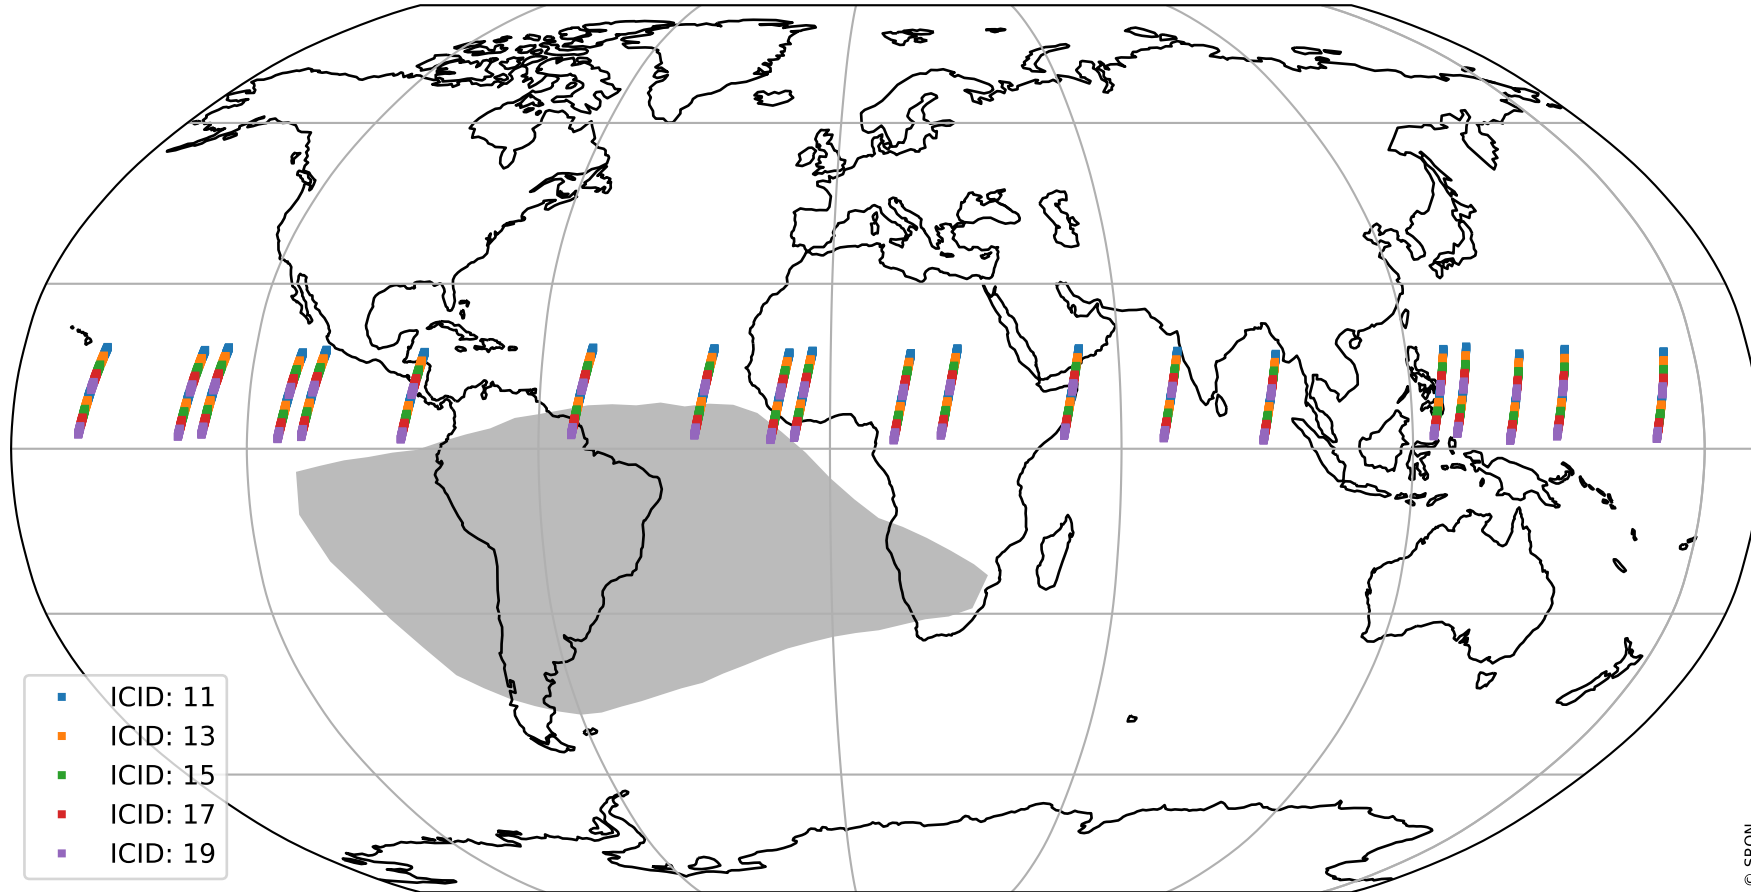

Tropomi SWIR offset (official)

orbits : 20 in [10132, 10177]
coverage : 2019-09-27 / 2019-09-30
median : 0.52561 V
spread : 0.035918 V
created : 2023-08-21T14:31:28

value detector map

Tropomi SWIR offset (official)

orbits : 20 in [10132, 10177]
coverage : 2019-09-27 / 2019-09-30
median : 27.102 μV
spread : 13.891 μV
created : 2023-08-21T14:31:28

Tropomi SWIR offset (official)

value compared with SWIR offset CKD

orbits : 20 in [10132, 10177]
coverage : 2019-09-27 / 2019-09-30
median : -0.41562 mV
spread : 0.33934 mV
created : 2023-08-21T14:31:29

Tropomi SWIR offset (official) ground-tracks of Sentinel-5P

orbits : 20 in [10132, 10177]
coverage : 2019-09-27 / 2019-09-30
created : 2023-08-21T14:31:29

Tropomi SWIR offset (official)

orbits : [2827, 10117]
coverage : 2018-04-30 / 2019-09-26
created : 2023-08-21T14:31:29