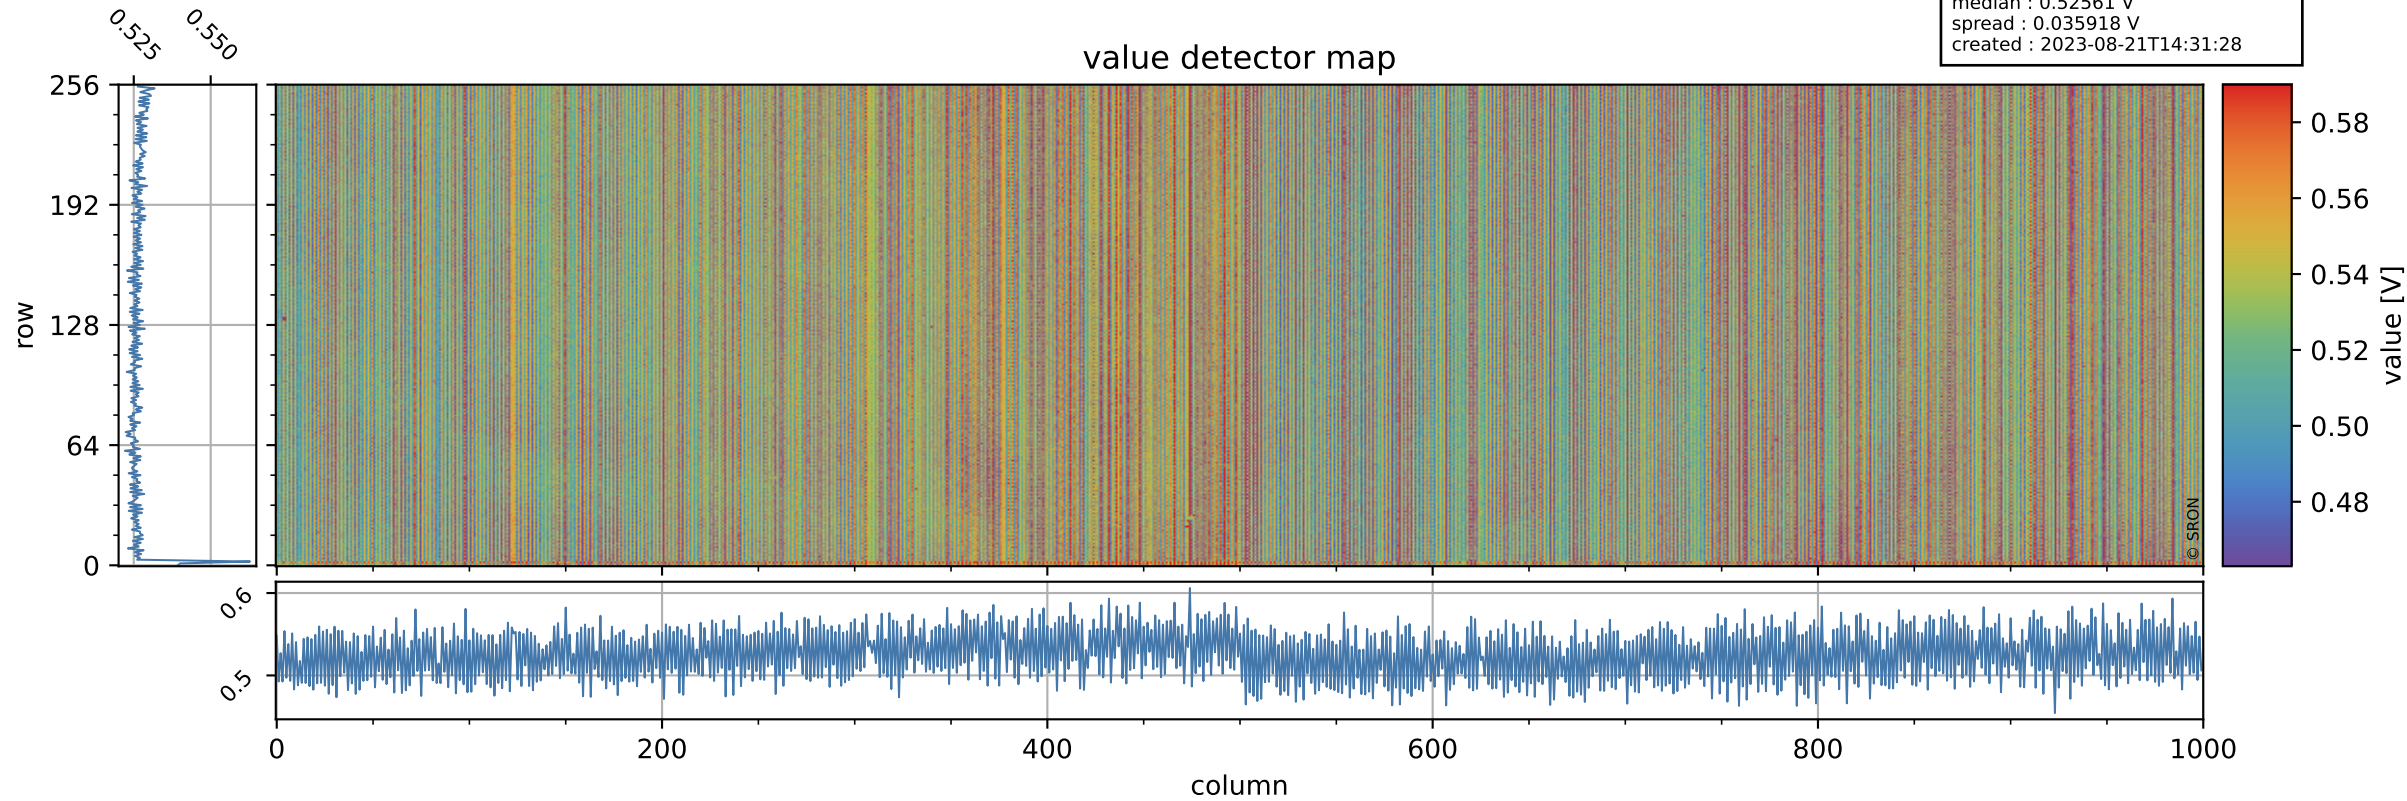

Tropomi SWIR offset (official)

orbits : 20 in [10132, 10177]
coverage : 2019-09-27 / 2019-09-30
median : 0.52561 V
spread : 0.035918 V
created : 2023-08-21T14:31:28

value detector map

Tropomi SWIR offset (official)

orbits : 20 in [10132, 10177]
coverage : 2019-09-27 / 2019-09-30
median : 27.102 μV
spread : 13.891 μV
created : 2023-08-21T14:31:28

Tropomi SWIR offset (official)

value compared with SWIR offset CKD

orbits : 20 in [10132, 10177]
coverage : 2019-09-27 / 2019-09-30
median : -0.41562 mV
spread : 0.33934 mV
created : 2023-08-21T14:31:29

Tropomi SWIR offset (official) ground-tracks of Sentinel-5P

orbits : 20 in [10132, 10177]
coverage : 2019-09-27 / 2019-09-30
created : 2023-08-21T14:31:29

Tropomi SWIR offset (official)

orbits : [2827, 10117]
coverage : 2018-04-30 / 2019-09-26
created : 2023-08-21T14:31:29

trend of detector median & temperatures