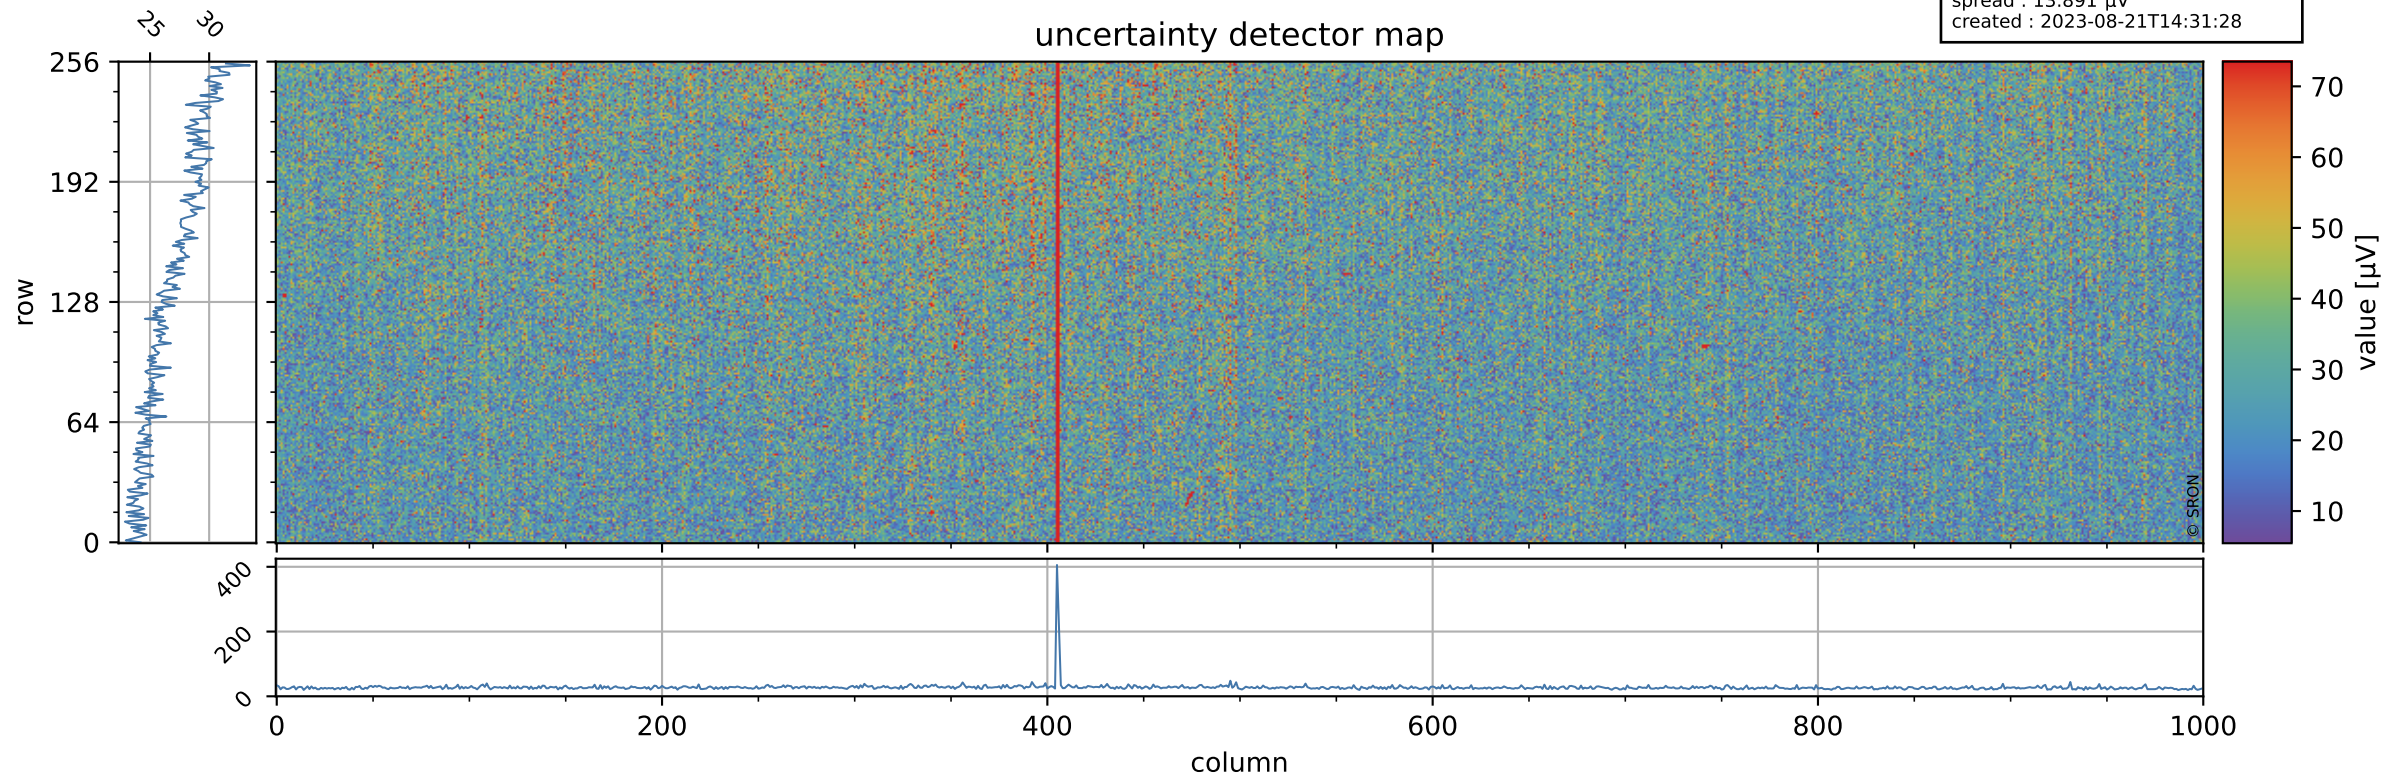

Tropomi SWIR offset (official)

orbits : 20 in [10132, 10177]
coverage : 2019-09-27 / 2019-09-30
median : 0.52561 V
spread : 0.035918 V
created : 2023-08-21T14:31:28

value detector map

Tropomi SWIR offset (official)

orbits : 20 in [10132, 10177]
coverage : 2019-09-27 / 2019-09-30
median : 27.102 μV
spread : 13.891 μV
created : 2023-08-21T14:31:28

Tropomi SWIR offset (official)

value compared with SWIR offset CKD

orbits : 20 in [10132, 10177]
coverage : 2019-09-27 / 2019-09-30
median : -0.41562 mV
spread : 0.33934 mV
created : 2023-08-21T14:31:29

Tropomi SWIR offset (official) ground-tracks of Sentinel-5P

orbits : 20 in [10132, 10177]
coverage : 2019-09-27 / 2019-09-30
created : 2023-08-21T14:31:29

Tropomi SWIR offset (official)

orbits : [2827, 10117]
coverage : 2018-04-30 / 2019-09-26
created : 2023-08-21T14:31:29

trend of detector median & temperatures