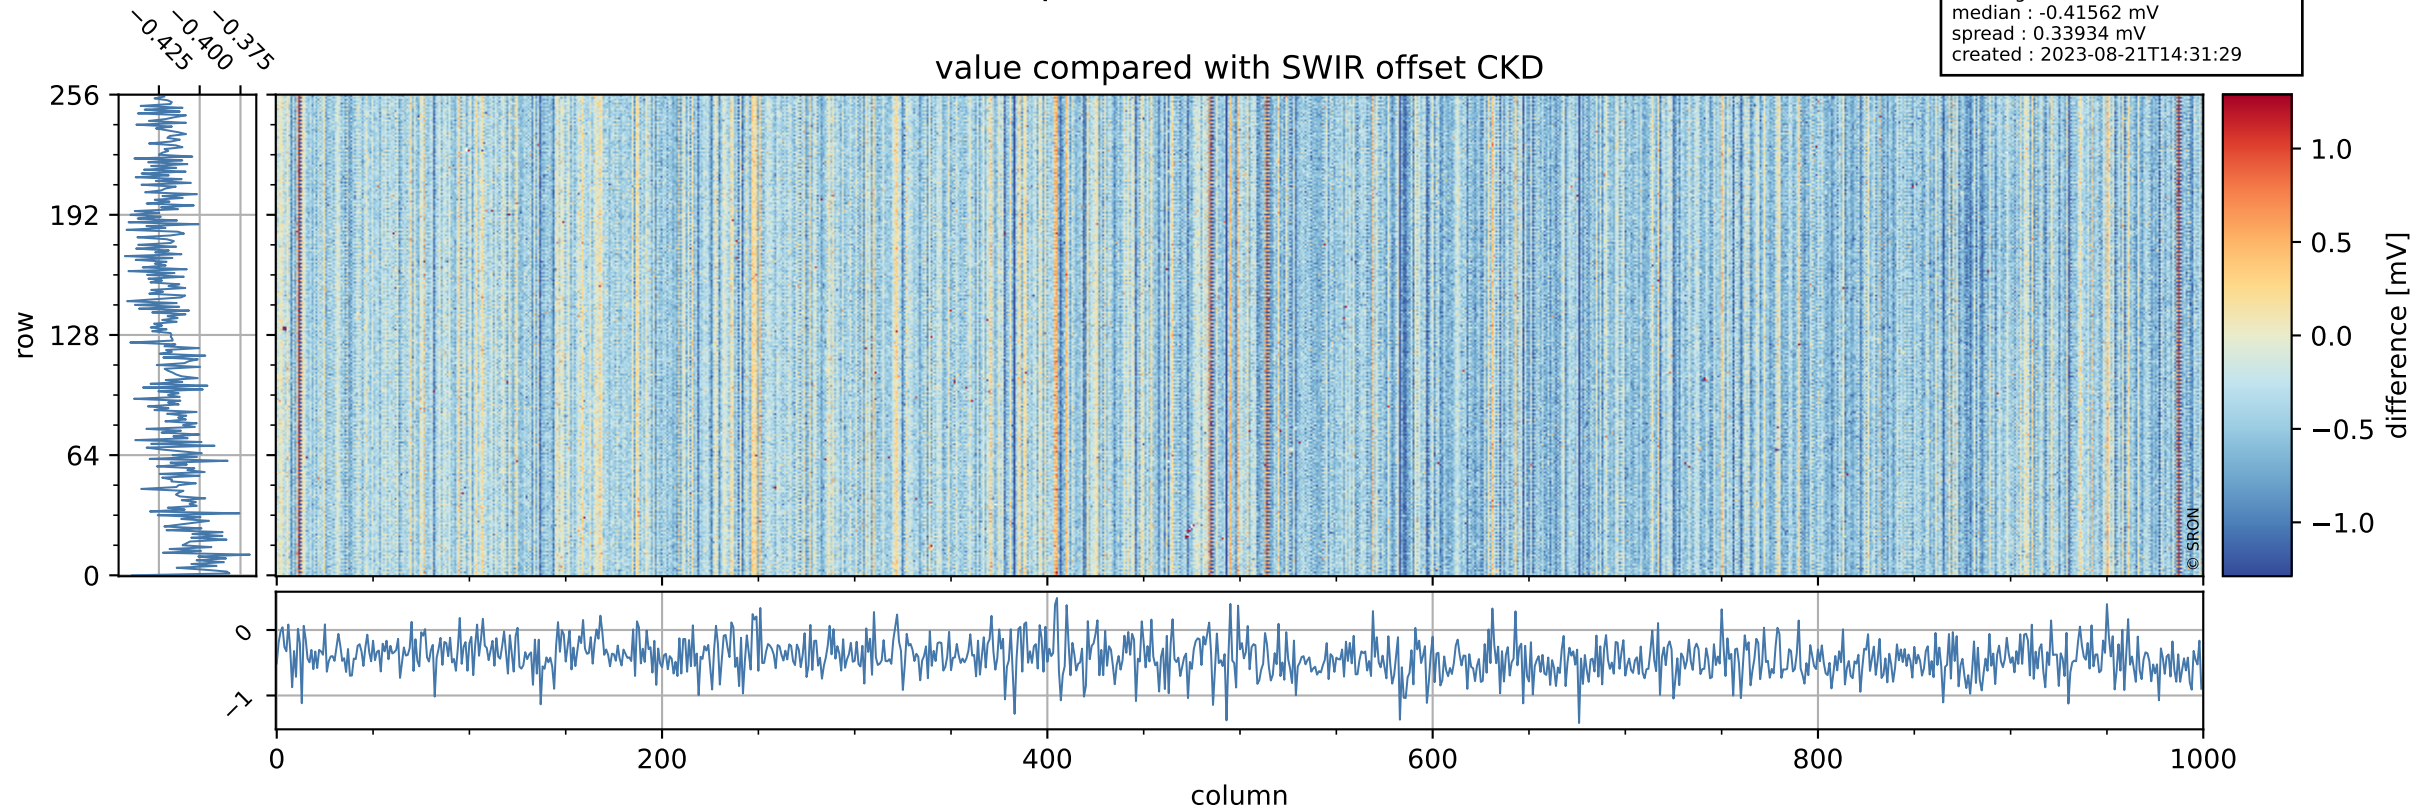

Tropomi SWIR offset (official)

orbits : 20 in [10132, 10177]
coverage : 2019-09-27 / 2019-09-30
median : 0.52561 V
spread : 0.035918 V
created : 2023-08-21T14:31:28

value detector map

Tropomi SWIR offset (official)

orbits : 20 in [10132, 10177]
coverage : 2019-09-27 / 2019-09-30
median : 27.102 μV
spread : 13.891 μV
created : 2023-08-21T14:31:28

Tropomi SWIR offset (official)

value compared with SWIR offset CKD

orbits : 20 in [10132, 10177]
coverage : 2019-09-27 / 2019-09-30
median : -0.41562 mV
spread : 0.33934 mV
created : 2023-08-21T14:31:29

Tropomi SWIR offset (official) ground-tracks of Sentinel-5P

orbits : 20 in [10132, 10177]
coverage : 2019-09-27 / 2019-09-30
created : 2023-08-21T14:31:29

Tropomi SWIR offset (official)

orbits : [2827, 10117]
coverage : 2018-04-30 / 2019-09-26
created : 2023-08-21T14:31:29

trend of detector median & temperatures