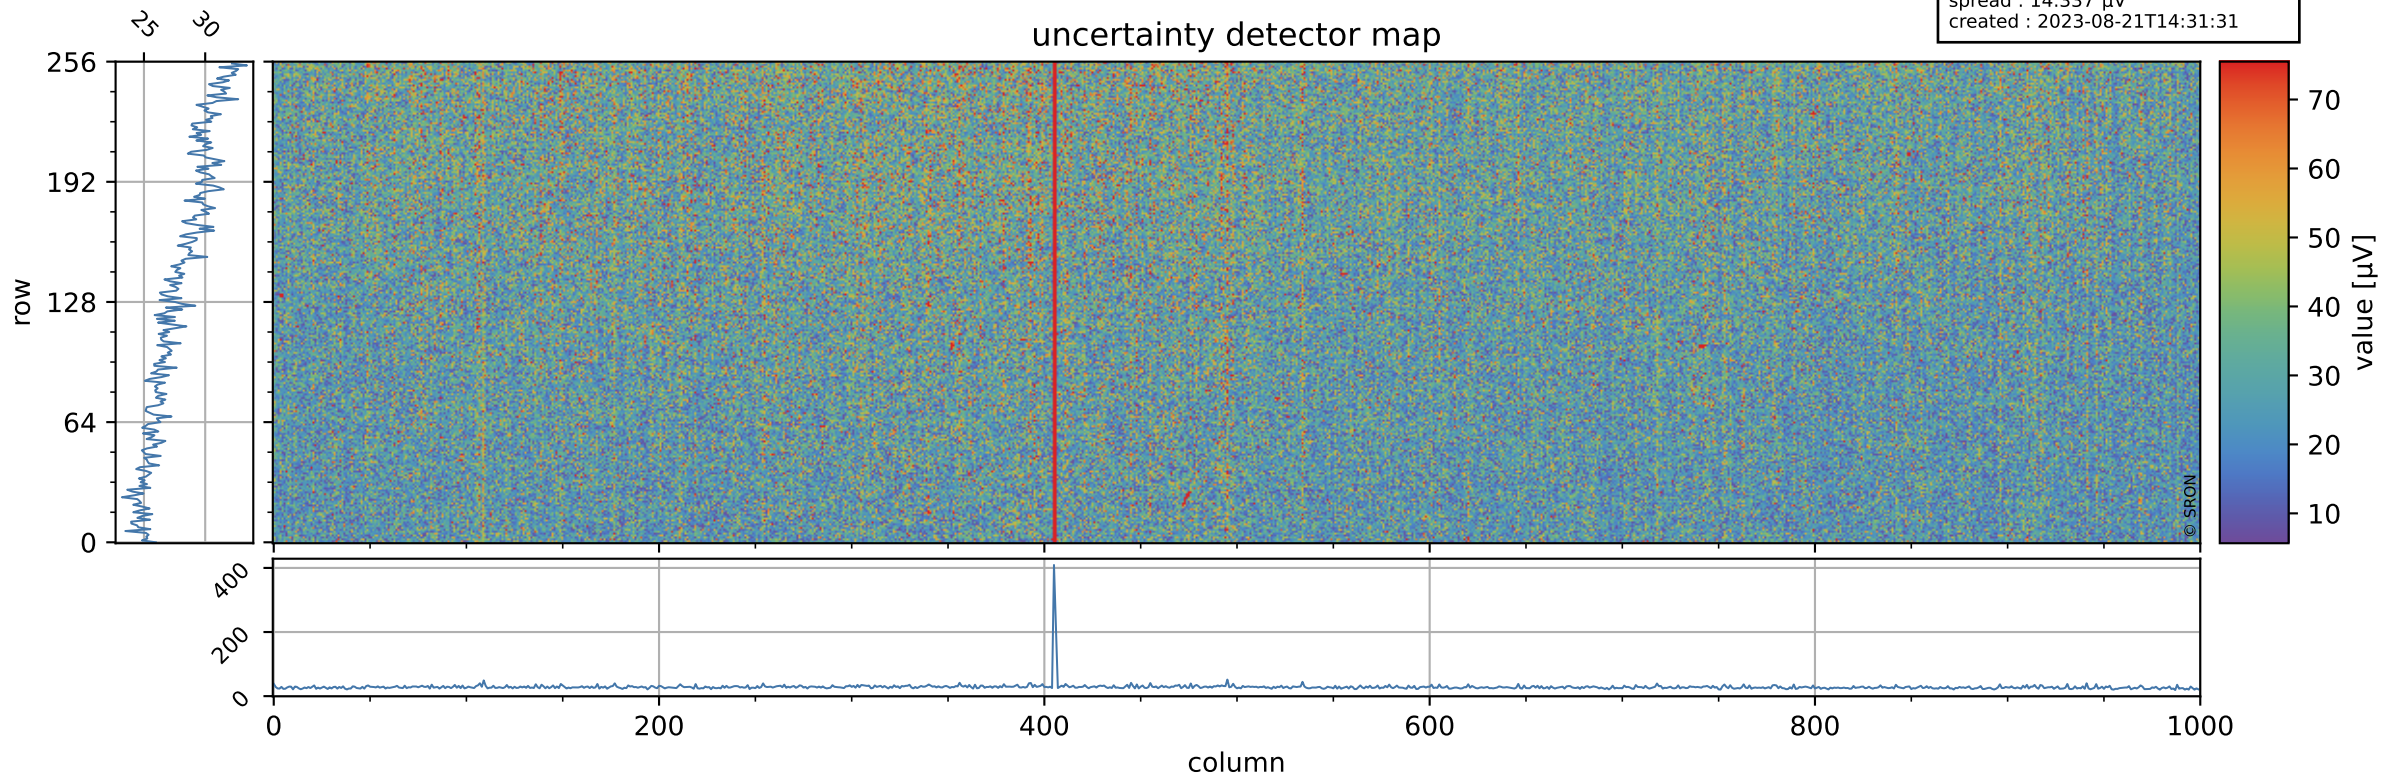

# Tropomi SWIR offset (official)

orbits : 19 in [10147, 10192]  
coverage : 2019-09-28 / 2019-10-01  
median : 0.52588 V  
spread : 0.035917 V  
created : 2023-08-21T14:31:30

## value detector map

# Tropomi SWIR offset (official)

orbits : 19 in [10147, 10192]  
coverage : 2019-09-28 / 2019-10-01  
median : 28.087  $\mu\text{V}$   
spread : 14.337  $\mu\text{V}$   
created : 2023-08-21T14:31:31

# Tropomi SWIR offset (official) ground-tracks of Sentinel-5P

orbits : 19 in [10147, 10192]  
coverage : 2019-09-28 / 2019-10-01  
created : 2023-08-21T14:31:32