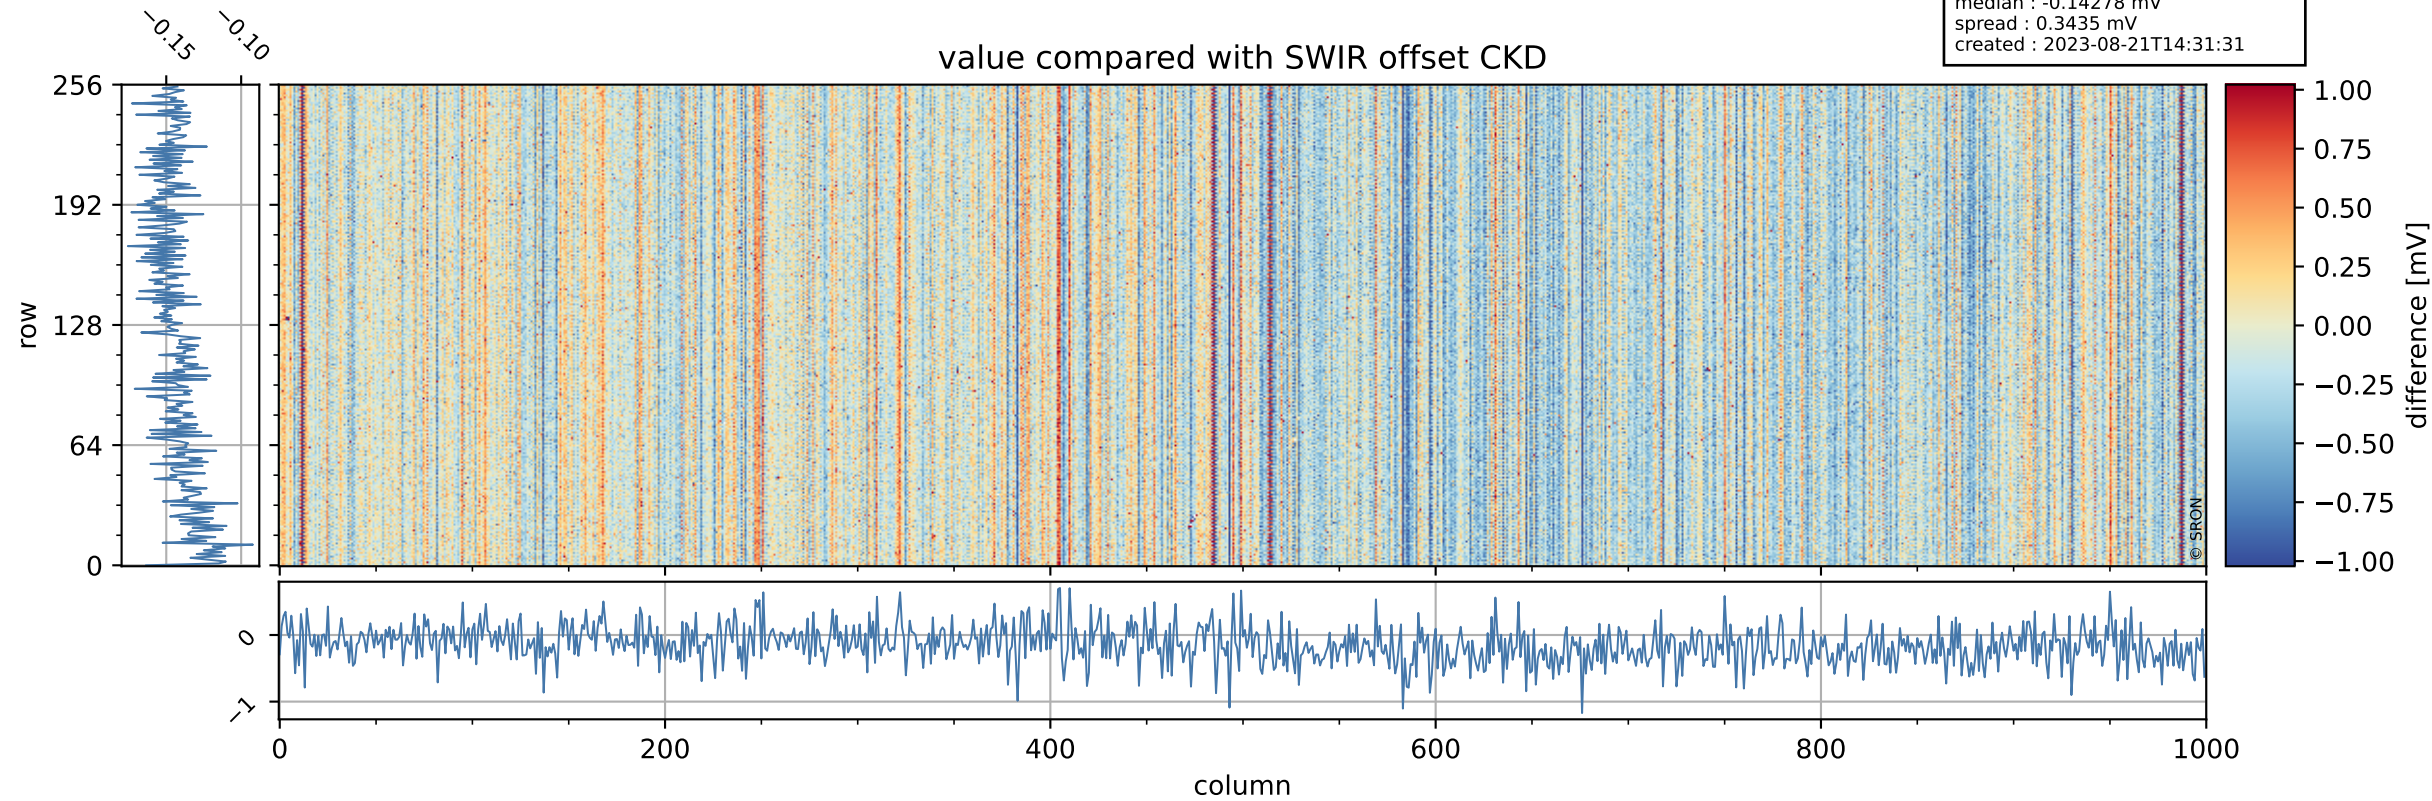

## value detector map

# Tropomi SWIR offset (official)

orbits : 19 in [10147, 10192]  
coverage : 2019-09-28 / 2019-10-01  
median : 28.087  $\mu\text{V}$   
spread : 14.337  $\mu\text{V}$   
created : 2023-08-21T14:31:31

# Tropomi SWIR offset (official) ground-tracks of Sentinel-5P

orbits : 19 in [10147, 10192]  
coverage : 2019-09-28 / 2019-10-01  
created : 2023-08-21T14:31:32

# Tropomi SWIR offset (official)

orbits : [2827, 10192]  
coverage : 2018-04-30 / 2019-10-01  
created : 2023-08-21T14:31:32