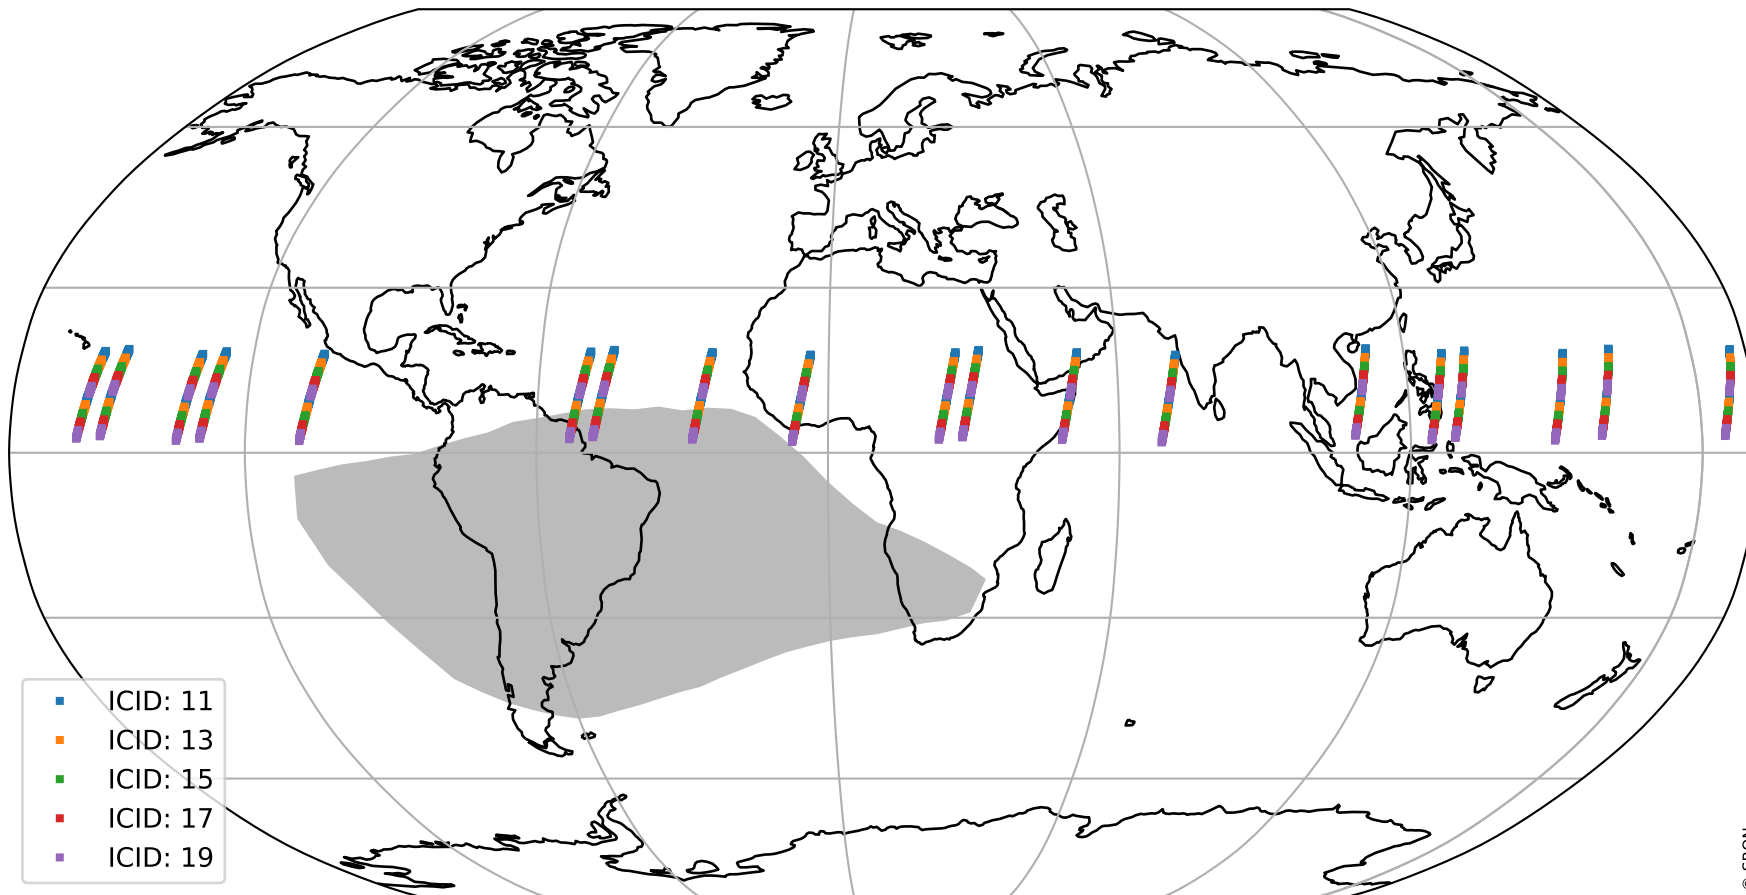

# Tropomi SWIR offset (official)

orbits : 19 in [10147, 10192]  
coverage : 2019-09-28 / 2019-10-01  
median : 28.087  $\mu\text{V}$   
spread : 14.337  $\mu\text{V}$   
created : 2023-08-21T14:31:31

# Tropomi SWIR offset (official)

value compared with SWIR offset CKD

orbits : 19 in [10147, 10192]  
coverage : 2019-09-28 / 2019-10-01  
median : -0.14278 mV  
spread : 0.3435 mV  
created : 2023-08-21T14:31:31

# Tropomi SWIR offset (official) ground-tracks of Sentinel-5P

orbits : 19 in [10147, 10192]  
coverage : 2019-09-28 / 2019-10-01  
created : 2023-08-21T14:31:32

# Tropomi SWIR offset (official)

orbits : [2827, 10192]  
coverage : 2018-04-30 / 2019-10-01  
created : 2023-08-21T14:31:32