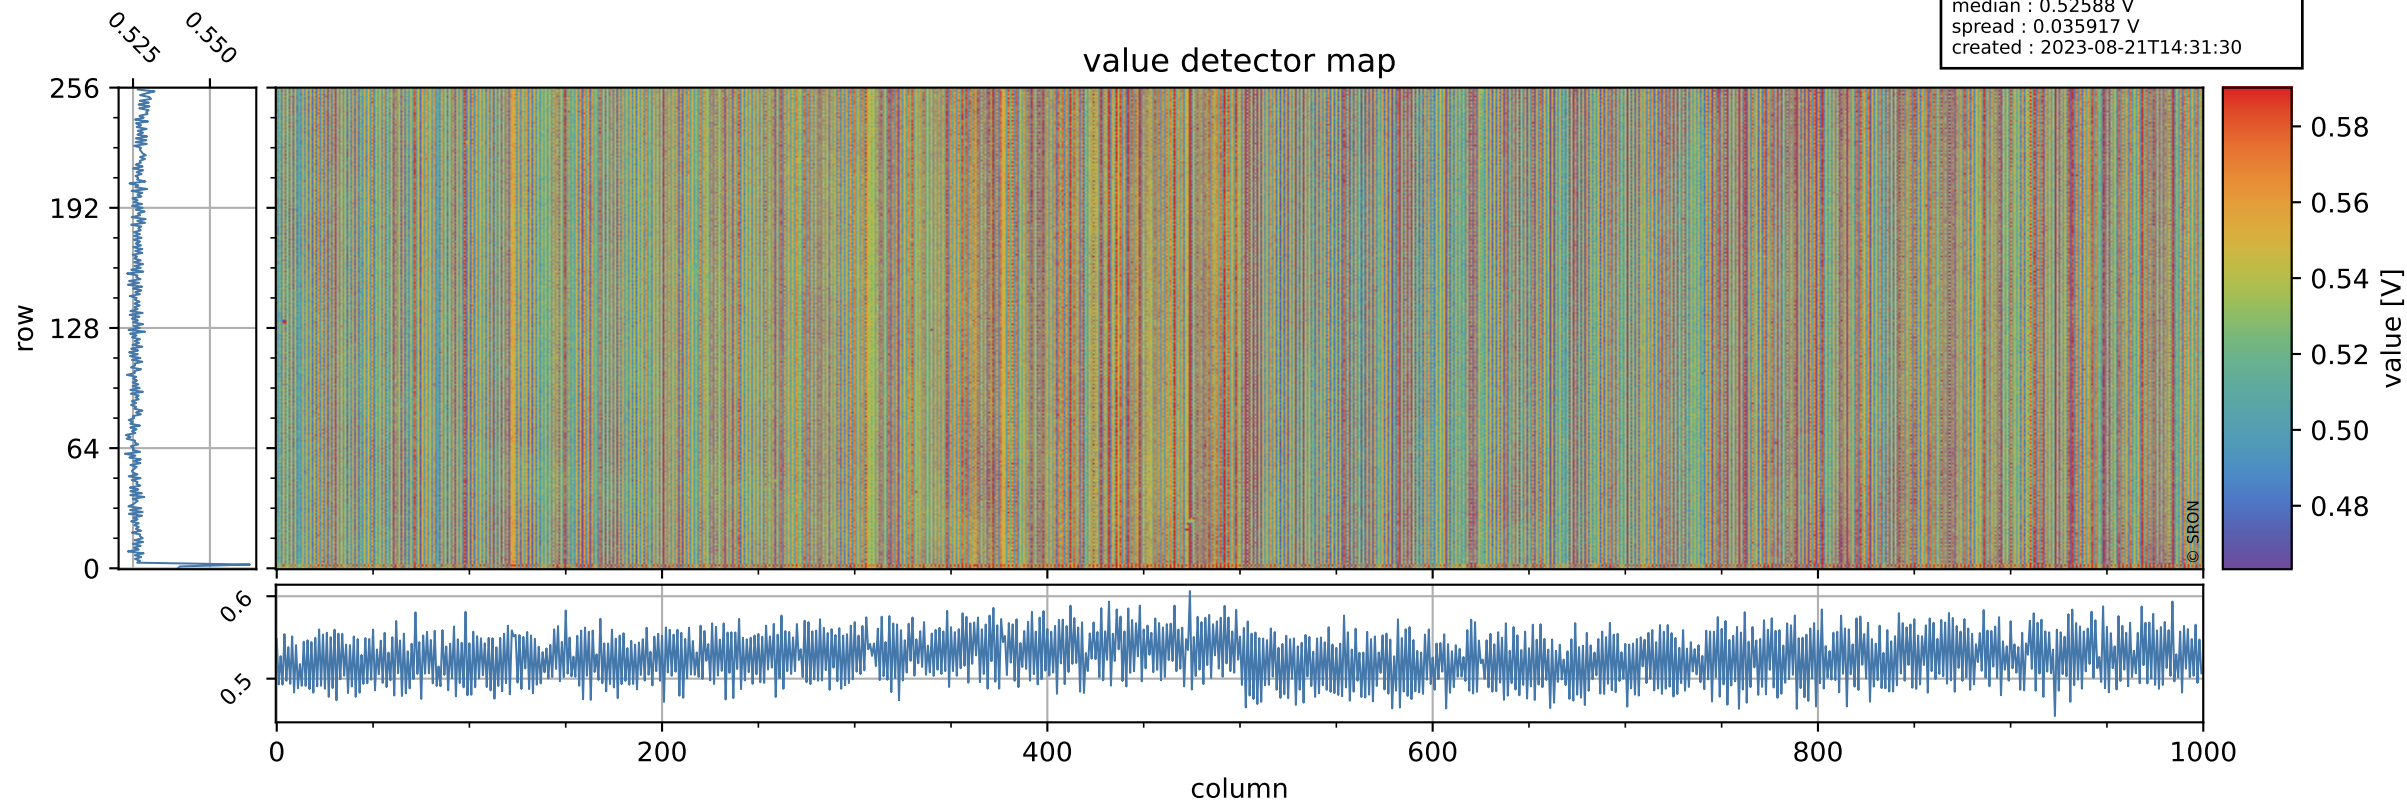

# Tropomi SWIR offset (official)

orbits : 19 in [10147, 10192]  
coverage : 2019-09-28 / 2019-10-01  
median : 0.52588 V  
spread : 0.035917 V  
created : 2023-08-21T14:31:30

## value detector map

# Tropomi SWIR offset (official)

orbits : 19 in [10147, 10192]  
coverage : 2019-09-28 / 2019-10-01  
median : 28.087  $\mu\text{V}$   
spread : 14.337  $\mu\text{V}$   
created : 2023-08-21T14:31:31

# Tropomi SWIR offset (official) ground-tracks of Sentinel-5P

orbits : 19 in [10147, 10192]  
coverage : 2019-09-28 / 2019-10-01  
created : 2023-08-21T14:31:32