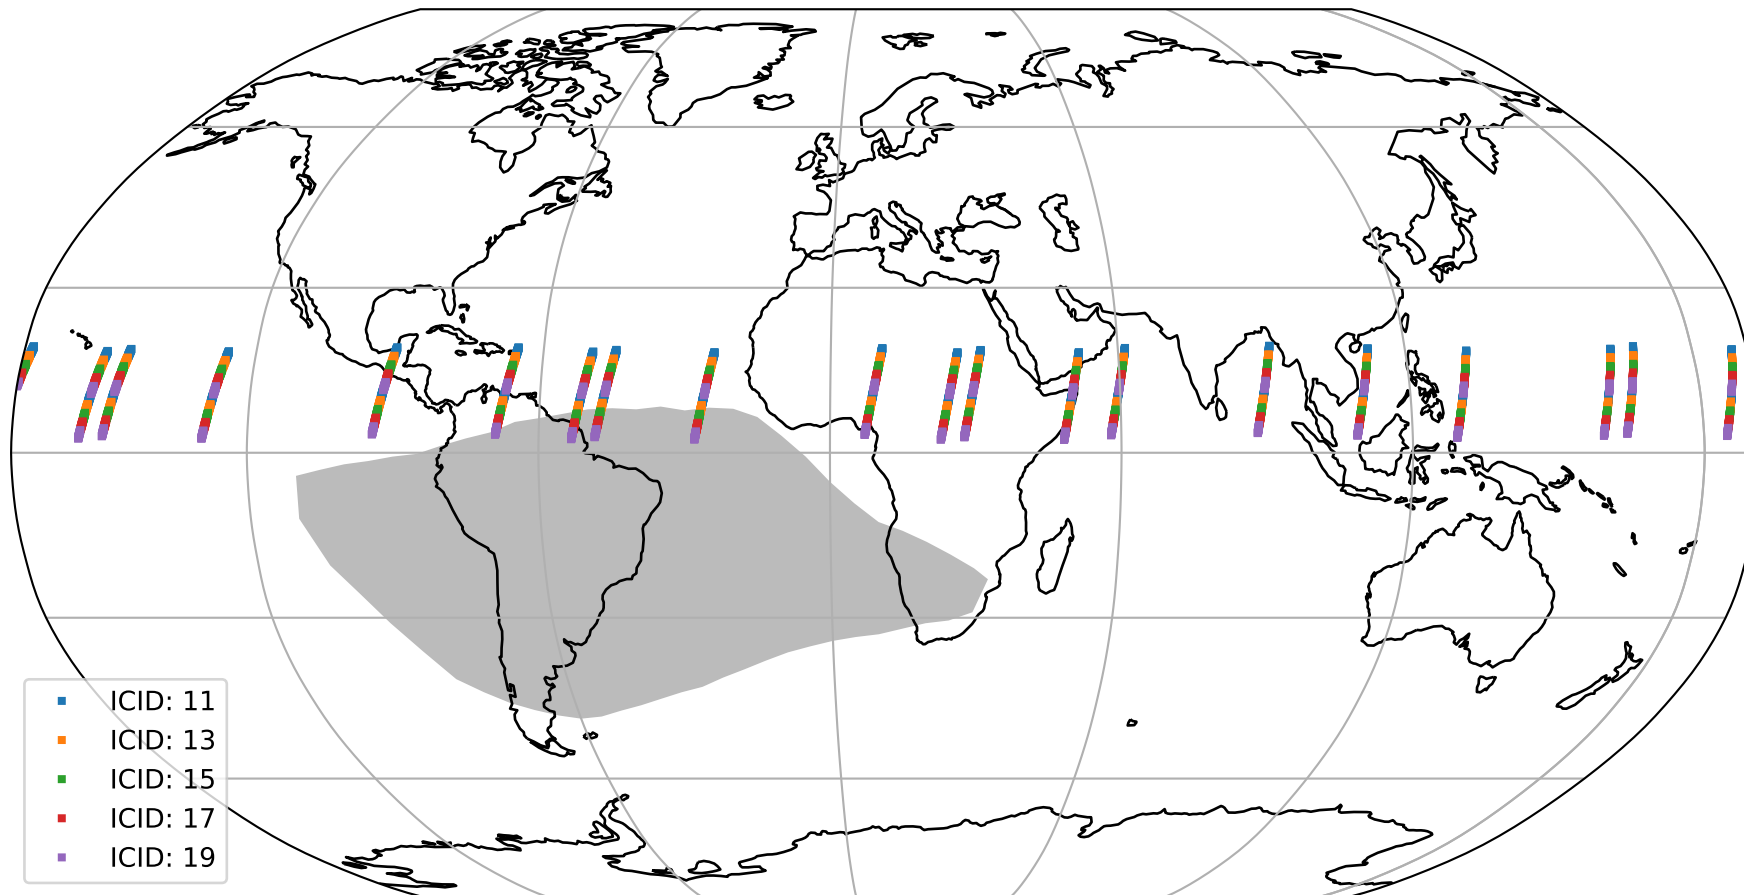

Tropomi SWIR offset (official)

orbits : 20 in [10162, 10207]
coverage : 2019-09-29 / 2019-10-02
median : 0.52587 V
spread : 0.035918 V
created : 2023-08-21T14:31:33

value detector map

Tropomi SWIR offset (official)

orbits : 20 in [10162, 10207]
coverage : 2019-09-29 / 2019-10-02
median : 28.123 μV
spread : 14.392 μV
created : 2023-08-21T14:31:34

Tropomi SWIR offset (official)

orbits : 20 in [10162, 10207]
coverage : 2019-09-29 / 2019-10-02
median : -0.1484 mV
spread : 0.34449 mV
created : 2023-08-21T14:31:35

value compared with SWIR offset CKD

Tropomi SWIR offset (official) ground-tracks of Sentinel-5P

orbits : 20 in [10162, 10207]
coverage : 2019-09-29 / 2019-10-02
created : 2023-08-21T14:31:35

Tropomi SWIR offset (official)

orbits : [2827, 10207]
coverage : 2018-04-30 / 2019-10-02
created : 2023-08-21T14:31:35

trend of detector median & temperatures