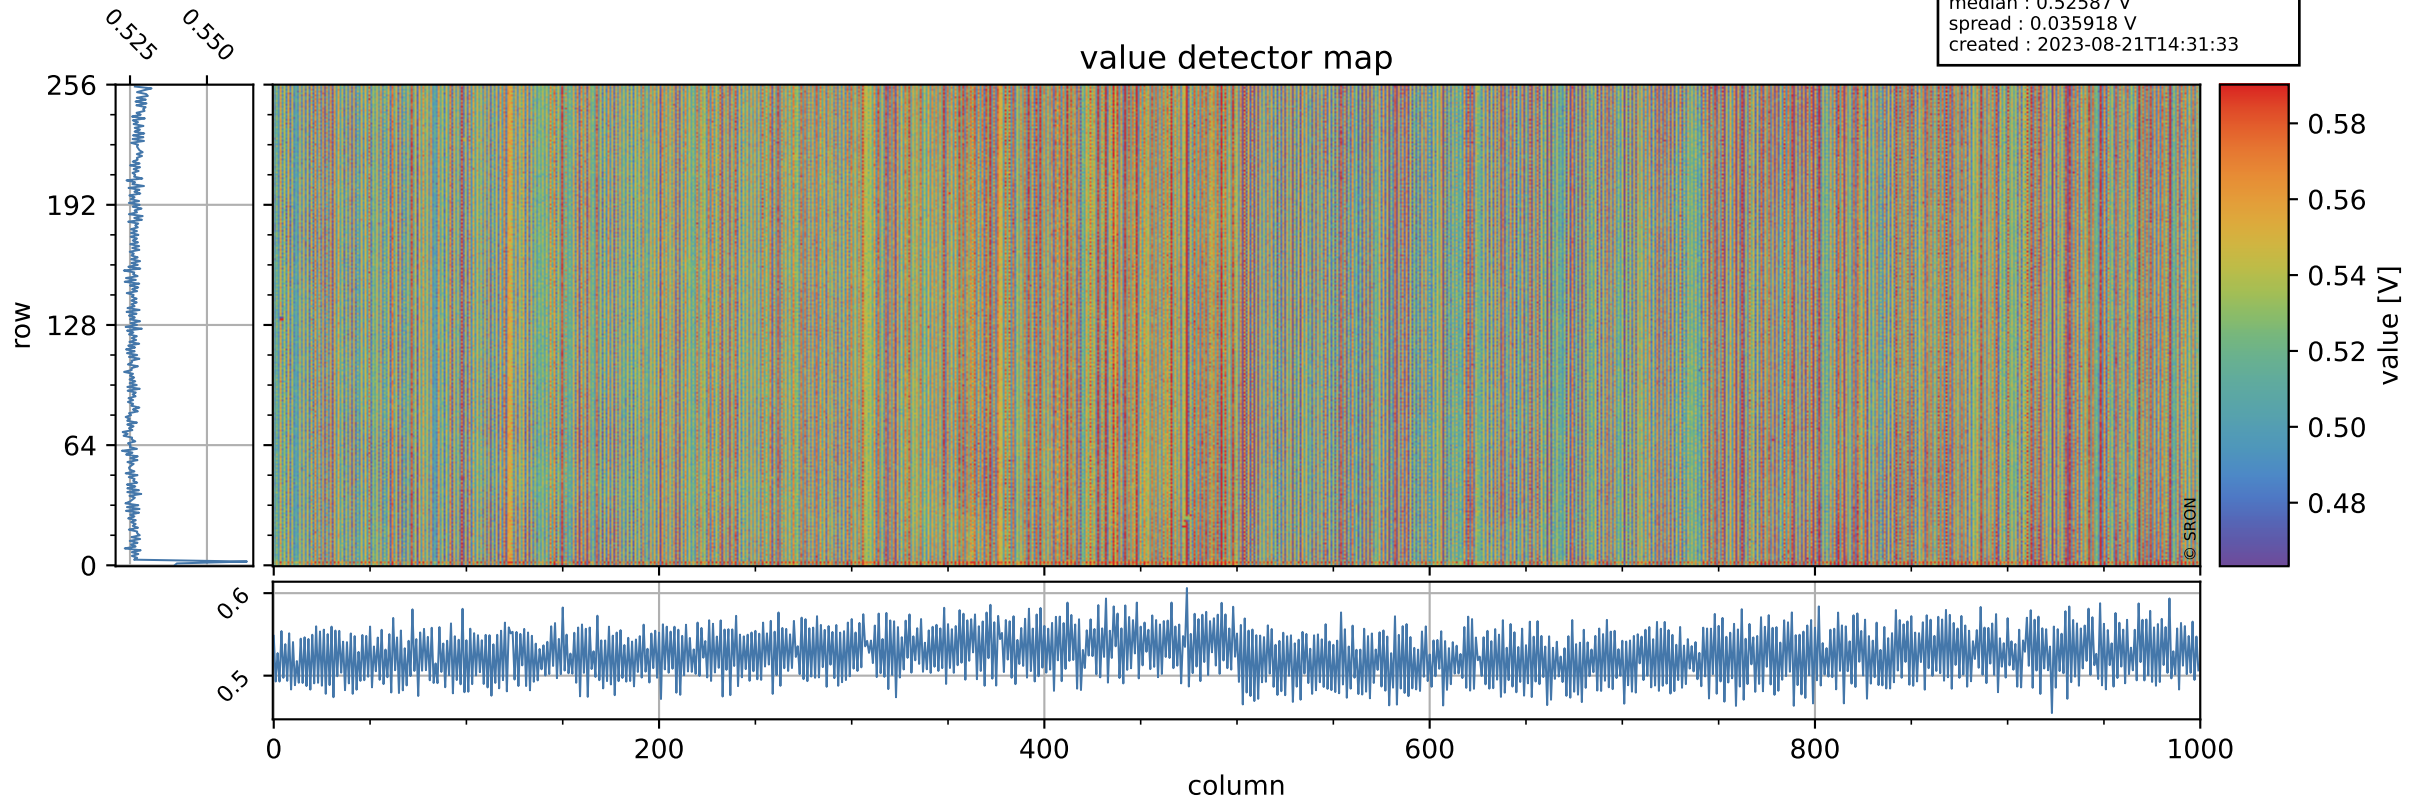

Tropomi SWIR offset (official)

orbits : 20 in [10162, 10207]
coverage : 2019-09-29 / 2019-10-02
median : 0.52587 V
spread : 0.035918 V
created : 2023-08-21T14:31:33

value detector map

Tropomi SWIR offset (official)

orbits : 20 in [10162, 10207]
coverage : 2019-09-29 / 2019-10-02
median : 28.123 μV
spread : 14.392 μV
created : 2023-08-21T14:31:34

Tropomi SWIR offset (official)

orbits : 20 in [10162, 10207]
coverage : 2019-09-29 / 2019-10-02
median : -0.1484 mV
spread : 0.34449 mV
created : 2023-08-21T14:31:35

value compared with SWIR offset CKD

Tropomi SWIR offset (official) ground-tracks of Sentinel-5P

orbits : 20 in [10162, 10207]
coverage : 2019-09-29 / 2019-10-02
created : 2023-08-21T14:31:35

Tropomi SWIR offset (official)

orbits : [2827, 10207]
coverage : 2018-04-30 / 2019-10-02
created : 2023-08-21T14:31:35

trend of detector median & temperatures