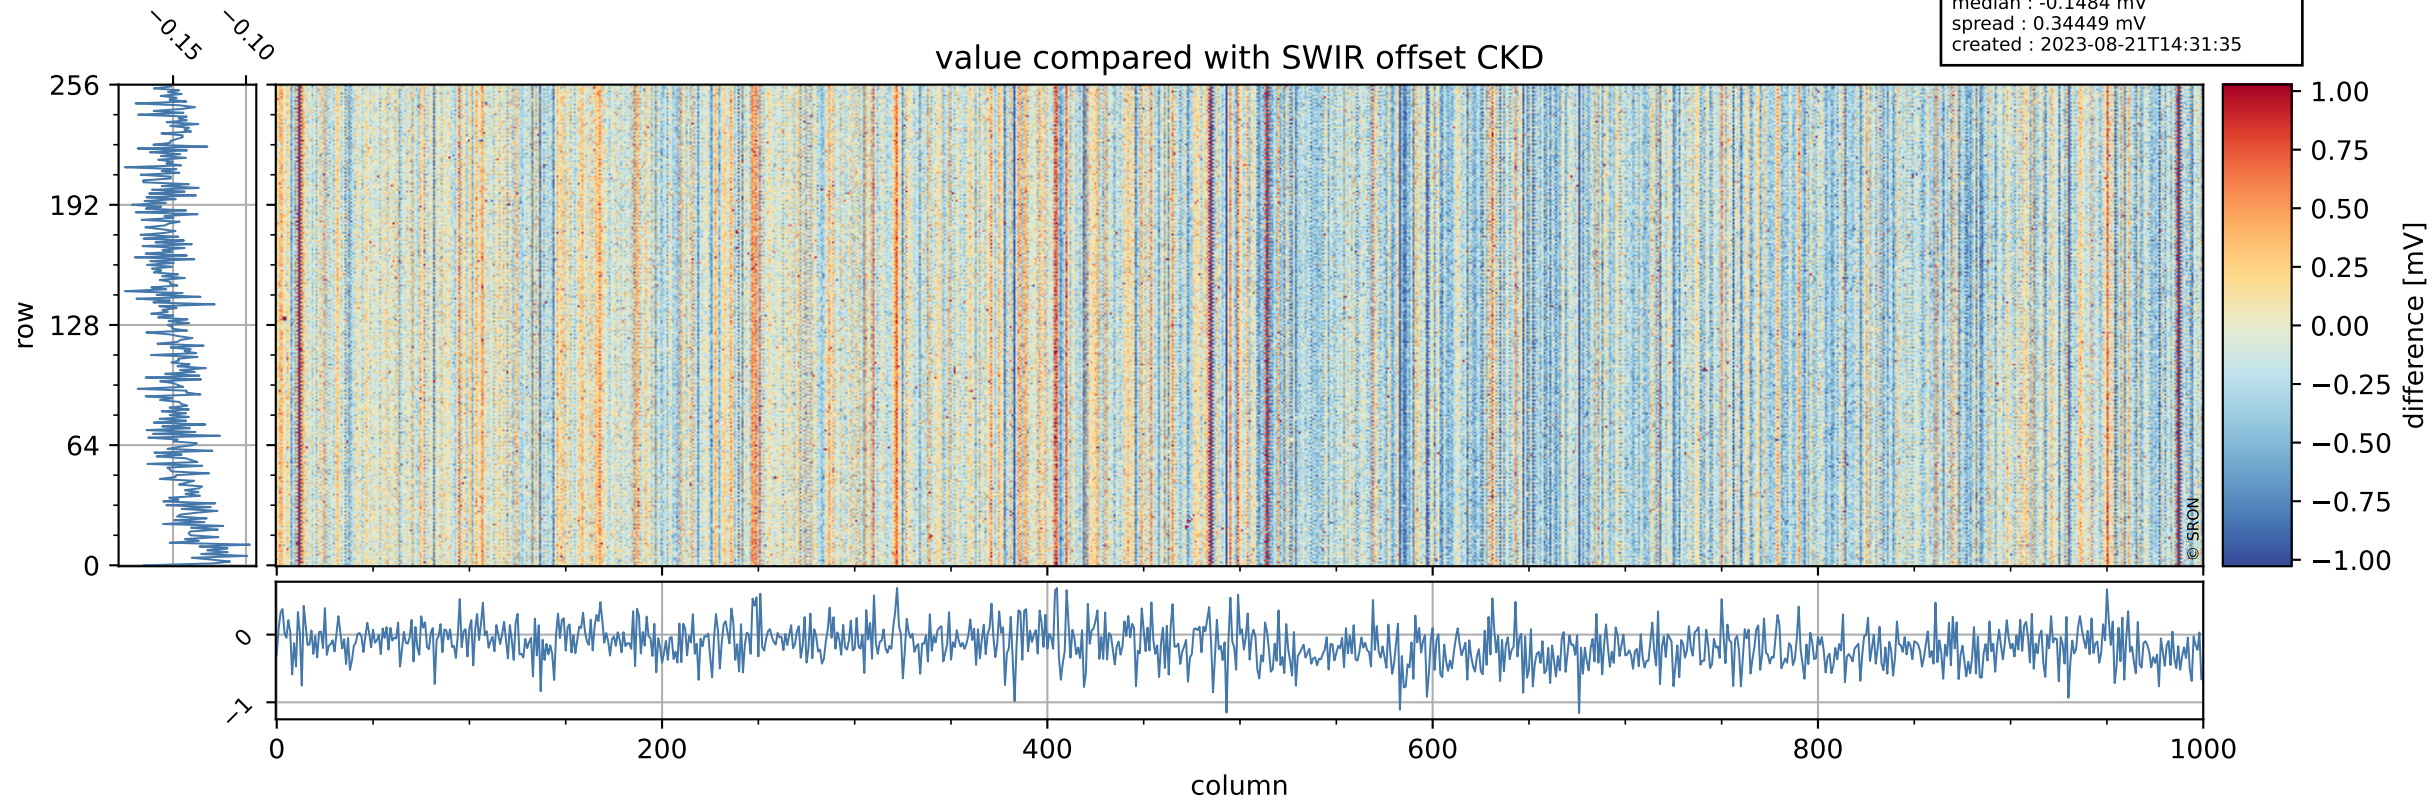

Tropomi SWIR offset (official)

orbits : 20 in [10162, 10207]
coverage : 2019-09-29 / 2019-10-02
median : 0.52587 V
spread : 0.035918 V
created : 2023-08-21T14:31:33

value detector map

Tropomi SWIR offset (official)

orbits : 20 in [10162, 10207]
coverage : 2019-09-29 / 2019-10-02
median : 28.123 μV
spread : 14.392 μV
created : 2023-08-21T14:31:34

Tropomi SWIR offset (official)

orbits : 20 in [10162, 10207]
coverage : 2019-09-29 / 2019-10-02
median : -0.1484 mV
spread : 0.34449 mV
created : 2023-08-21T14:31:35

value compared with SWIR offset CKD

Tropomi SWIR offset (official) ground-tracks of Sentinel-5P

orbits : 20 in [10162, 10207]
coverage : 2019-09-29 / 2019-10-02
created : 2023-08-21T14:31:35

Tropomi SWIR offset (official)

orbits : [2827, 10207]
coverage : 2018-04-30 / 2019-10-02
created : 2023-08-21T14:31:35

trend of detector median & temperatures