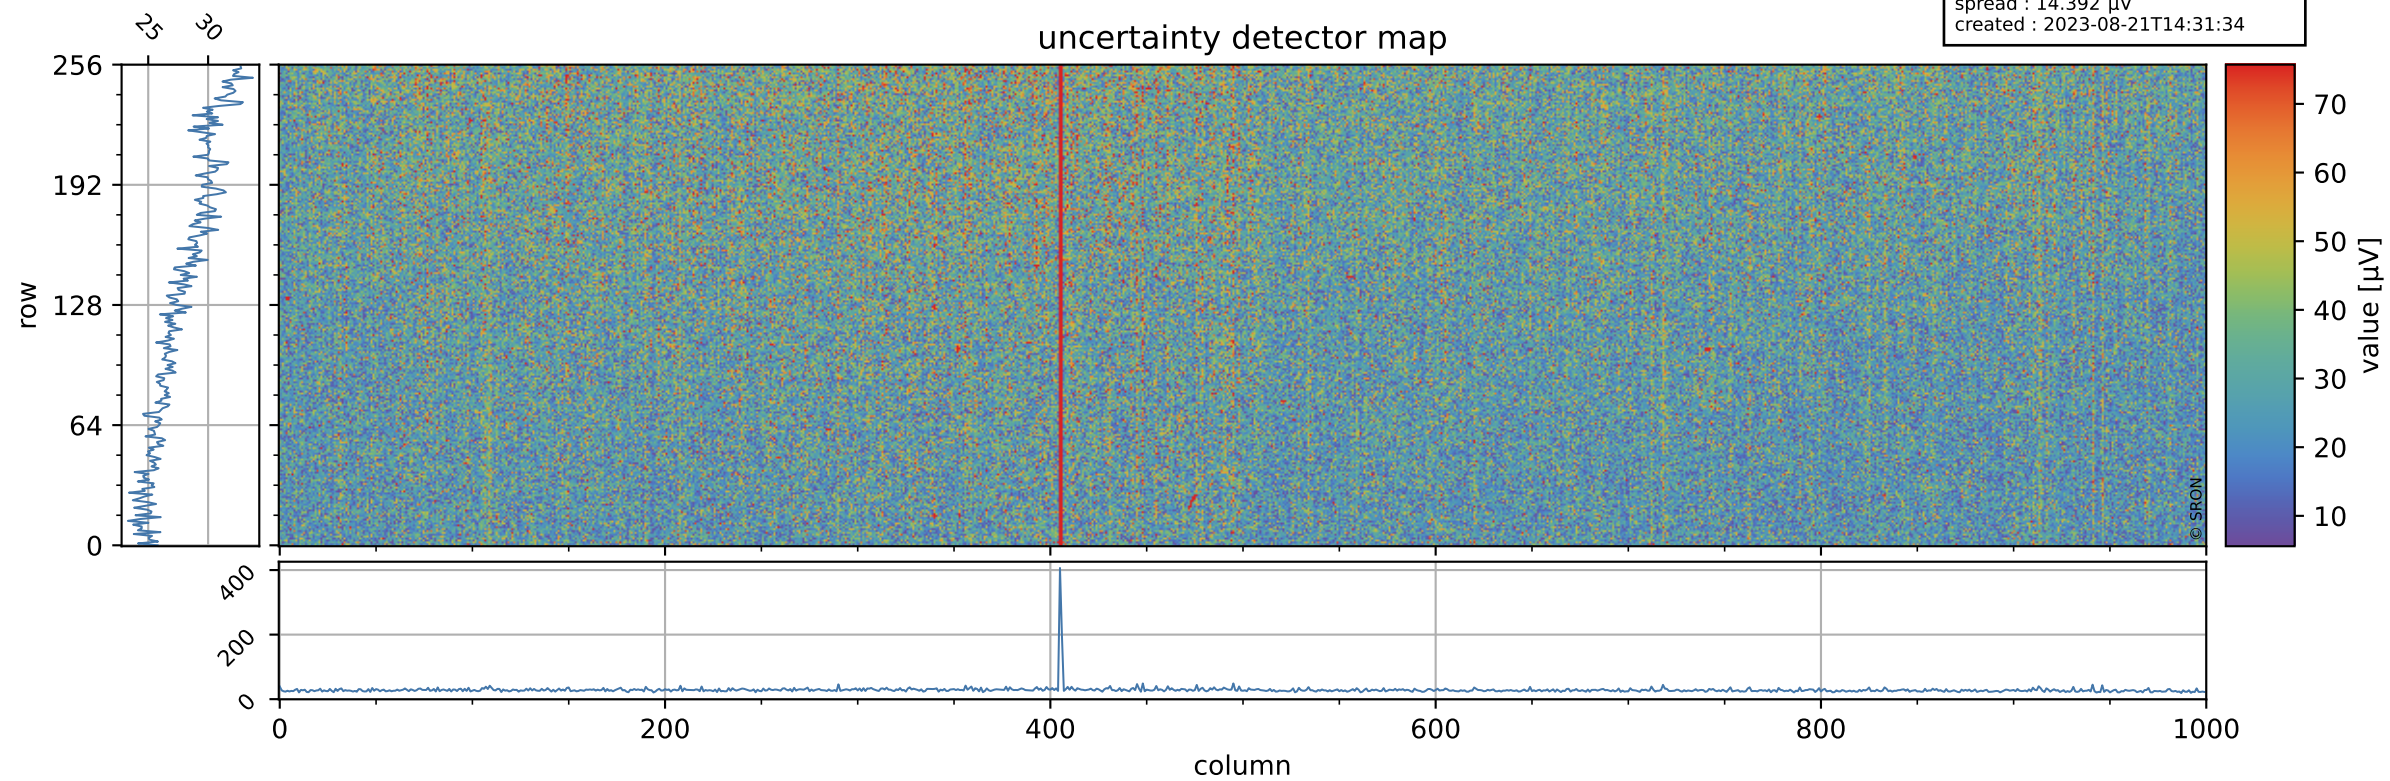

Tropomi SWIR offset (official)

orbits : 20 in [10162, 10207]
coverage : 2019-09-29 / 2019-10-02
median : 0.52587 V
spread : 0.035918 V
created : 2023-08-21T14:31:33

value detector map

Tropomi SWIR offset (official)

orbits : 20 in [10162, 10207]
coverage : 2019-09-29 / 2019-10-02
median : 28.123 μV
spread : 14.392 μV
created : 2023-08-21T14:31:34

Tropomi SWIR offset (official)

orbits : 20 in [10162, 10207]
coverage : 2019-09-29 / 2019-10-02
median : -0.1484 mV
spread : 0.34449 mV
created : 2023-08-21T14:31:35

value compared with SWIR offset CKD

Tropomi SWIR offset (official) ground-tracks of Sentinel-5P

orbits : 20 in [10162, 10207]
coverage : 2019-09-29 / 2019-10-02
created : 2023-08-21T14:31:35

Tropomi SWIR offset (official)

orbits : [2827, 10207]
coverage : 2018-04-30 / 2019-10-02
created : 2023-08-21T14:31:35

trend of detector median & temperatures