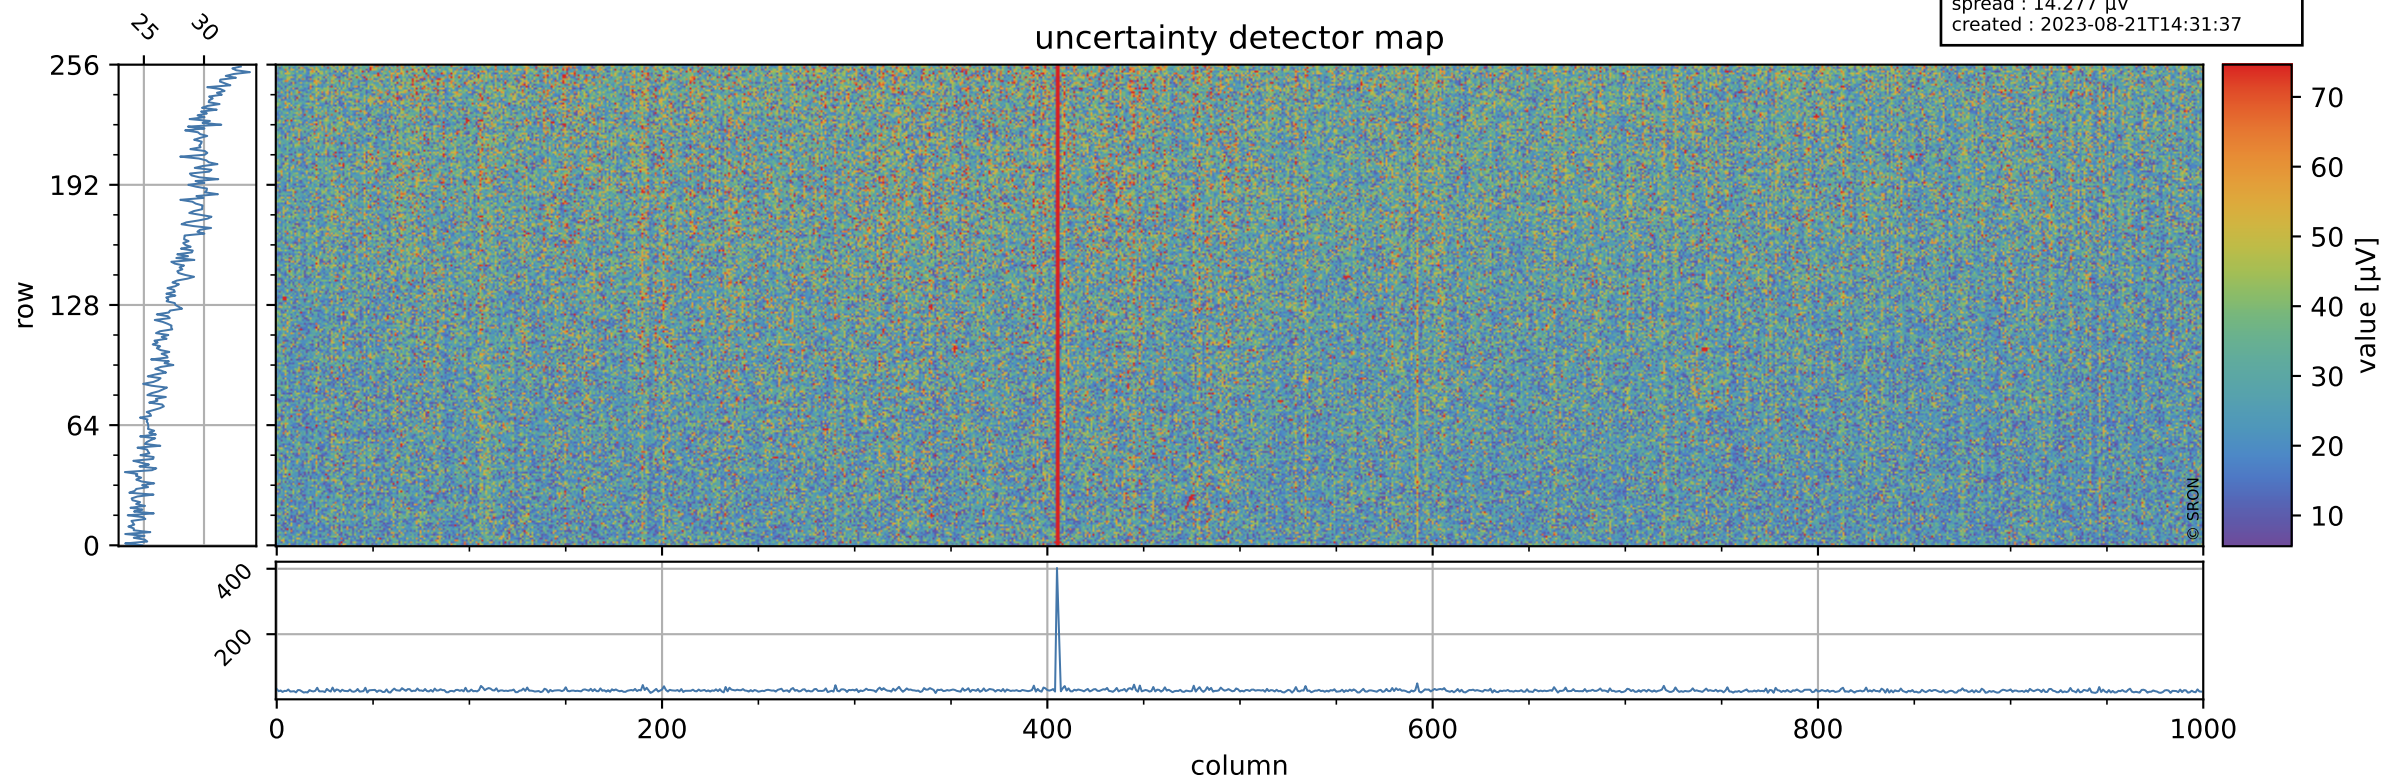

Tropomi SWIR offset (official)

orbits : 19 in [10177, 10222]
coverage : 2019-09-30 / 2019-10-03
median : 0.52588 V
spread : 0.035917 V
created : 2023-08-21T14:31:36

value detector map

Tropomi SWIR offset (official)

orbits : 19 in [10177, 10222]
coverage : 2019-09-30 / 2019-10-03
median : 27.909 μV
spread : 14.277 μV
created : 2023-08-21T14:31:37

Tropomi SWIR offset (official)

value compared with SWIR offset CKD

orbits : 19 in [10177, 10222]
coverage : 2019-09-30 / 2019-10-03
median : -0.14062 mV
spread : 0.3441 mV
created : 2023-08-21T14:31:37

Tropomi SWIR offset (official) ground-tracks of Sentinel-5P

orbits : 19 in [10177, 10222]
coverage : 2019-09-30 / 2019-10-03
created : 2023-08-21T14:31:38

Tropomi SWIR offset (official)

orbits : [2827, 10222]
coverage : 2018-04-30 / 2019-10-03
created : 2023-08-21T14:31:38

trend of detector median & temperatures