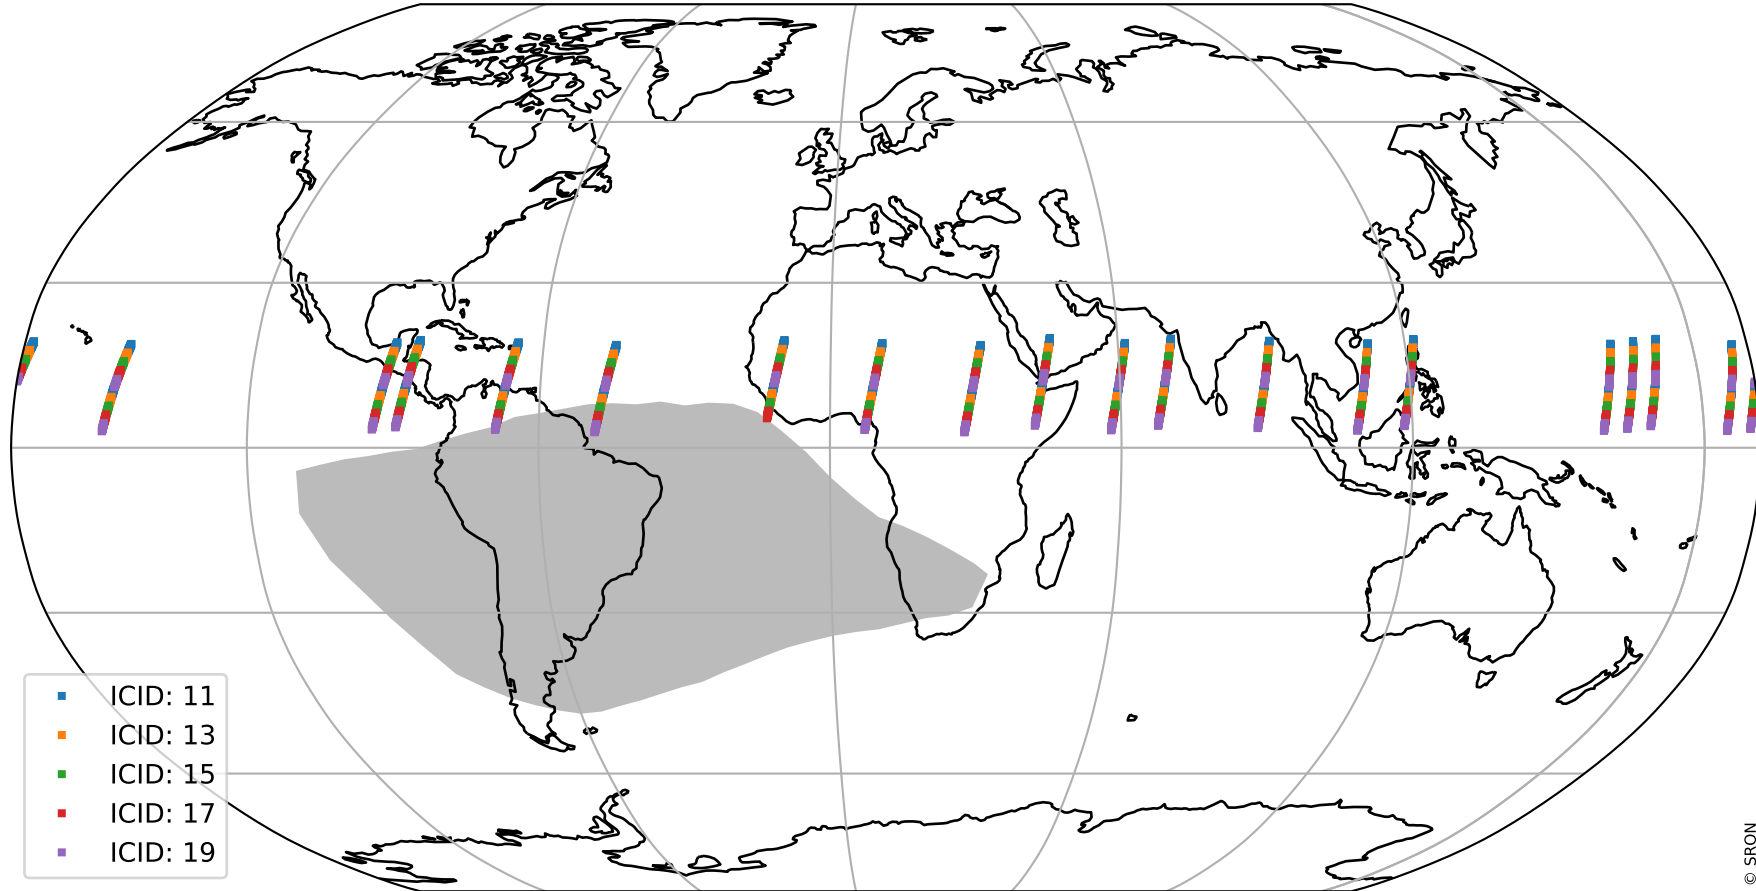

Tropomi SWIR offset (official)

orbits : 19 in [10177, 10222]
coverage : 2019-09-30 / 2019-10-03
median : 0.52588 V
spread : 0.035917 V
created : 2023-08-21T14:31:36

value detector map

Tropomi SWIR offset (official)

orbits : 19 in [10177, 10222]
coverage : 2019-09-30 / 2019-10-03
median : 27.909 μV
spread : 14.277 μV
created : 2023-08-21T14:31:37

Tropomi SWIR offset (official)

value compared with SWIR offset CKD

orbits : 19 in [10177, 10222]
coverage : 2019-09-30 / 2019-10-03
median : -0.14062 mV
spread : 0.3441 mV
created : 2023-08-21T14:31:37

Tropomi SWIR offset (official) ground-tracks of Sentinel-5P

orbits : 19 in [10177, 10222]
coverage : 2019-09-30 / 2019-10-03
created : 2023-08-21T14:31:38

Tropomi SWIR offset (official)

orbits : [2827, 10222]
coverage : 2018-04-30 / 2019-10-03
created : 2023-08-21T14:31:38

trend of detector median & temperatures