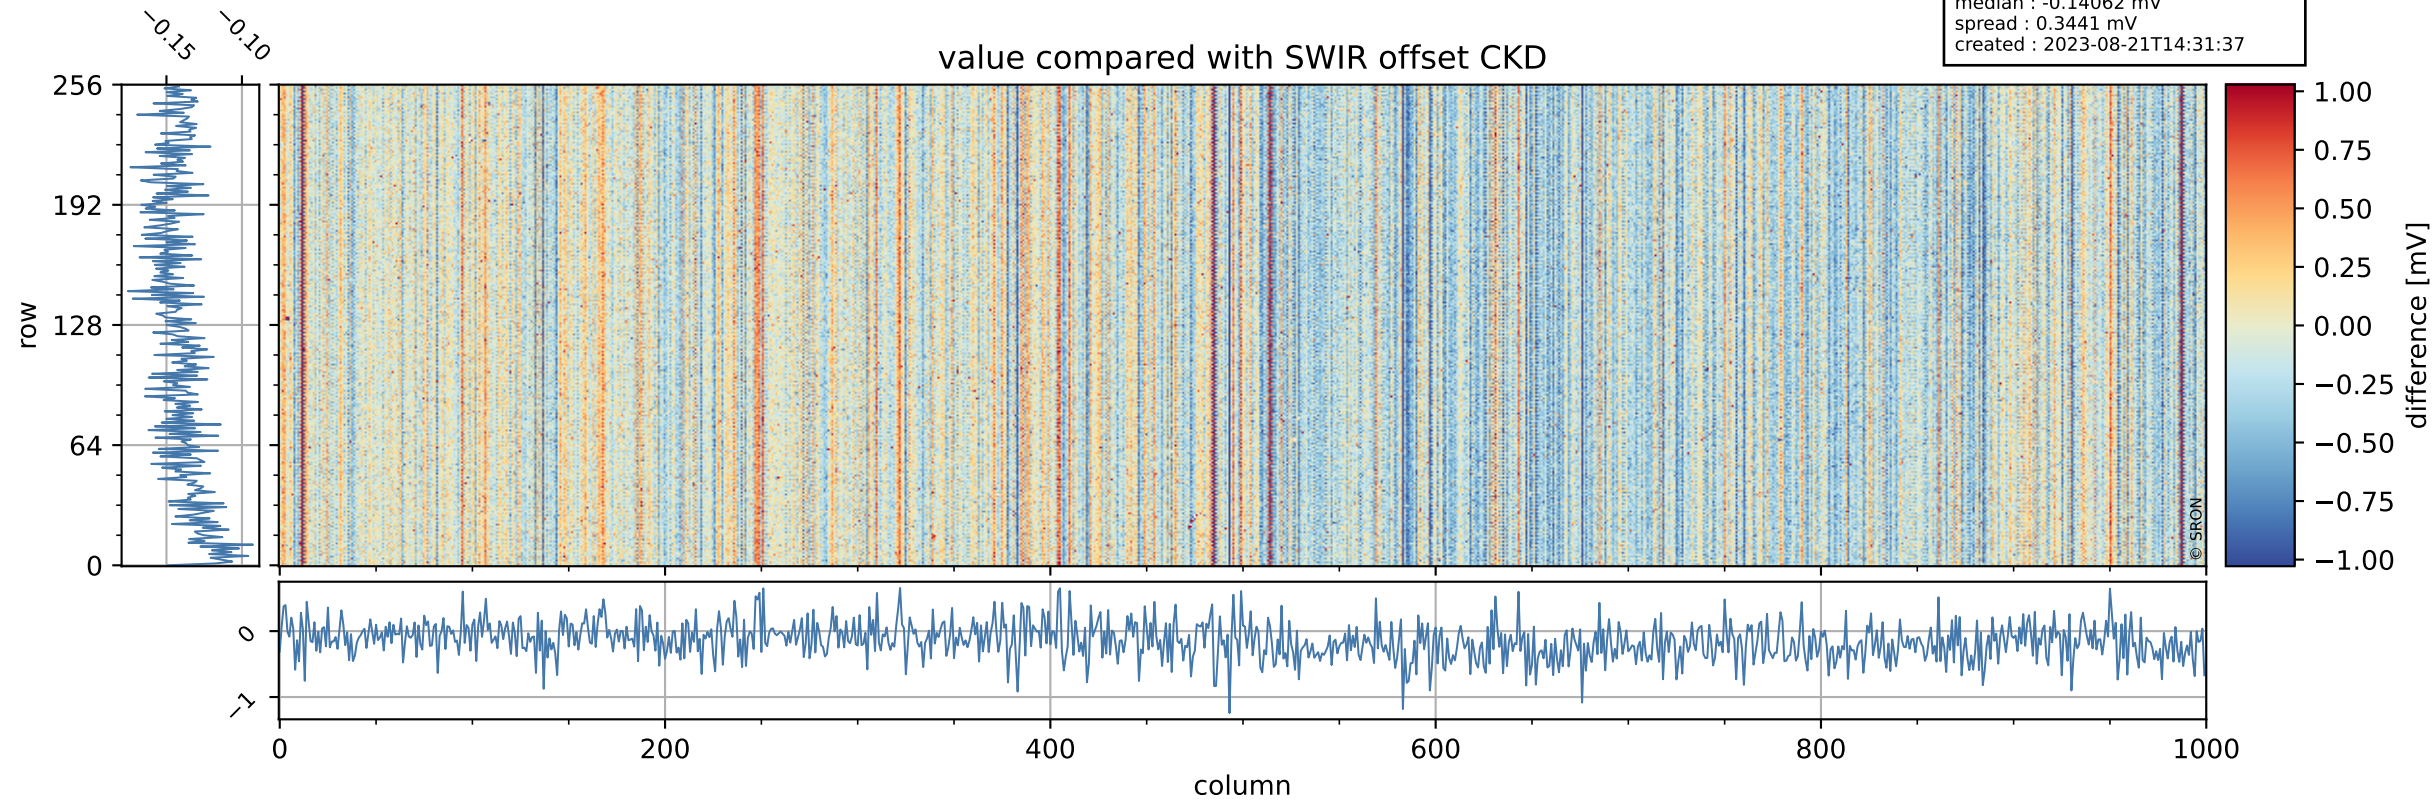

Tropomi SWIR offset (official)

orbits : 19 in [10177, 10222]
coverage : 2019-09-30 / 2019-10-03
median : 0.52588 V
spread : 0.035917 V
created : 2023-08-21T14:31:36

value detector map

Tropomi SWIR offset (official)

orbits : 19 in [10177, 10222]
coverage : 2019-09-30 / 2019-10-03
median : 27.909 μV
spread : 14.277 μV
created : 2023-08-21T14:31:37

Tropomi SWIR offset (official)

value compared with SWIR offset CKD

orbits : 19 in [10177, 10222]
coverage : 2019-09-30 / 2019-10-03
median : -0.14062 mV
spread : 0.3441 mV
created : 2023-08-21T14:31:37

Tropomi SWIR offset (official) ground-tracks of Sentinel-5P

orbits : 19 in [10177, 10222]
coverage : 2019-09-30 / 2019-10-03
created : 2023-08-21T14:31:38

Tropomi SWIR offset (official)

orbits : [2827, 10222]
coverage : 2018-04-30 / 2019-10-03
created : 2023-08-21T14:31:38

trend of detector median & temperatures