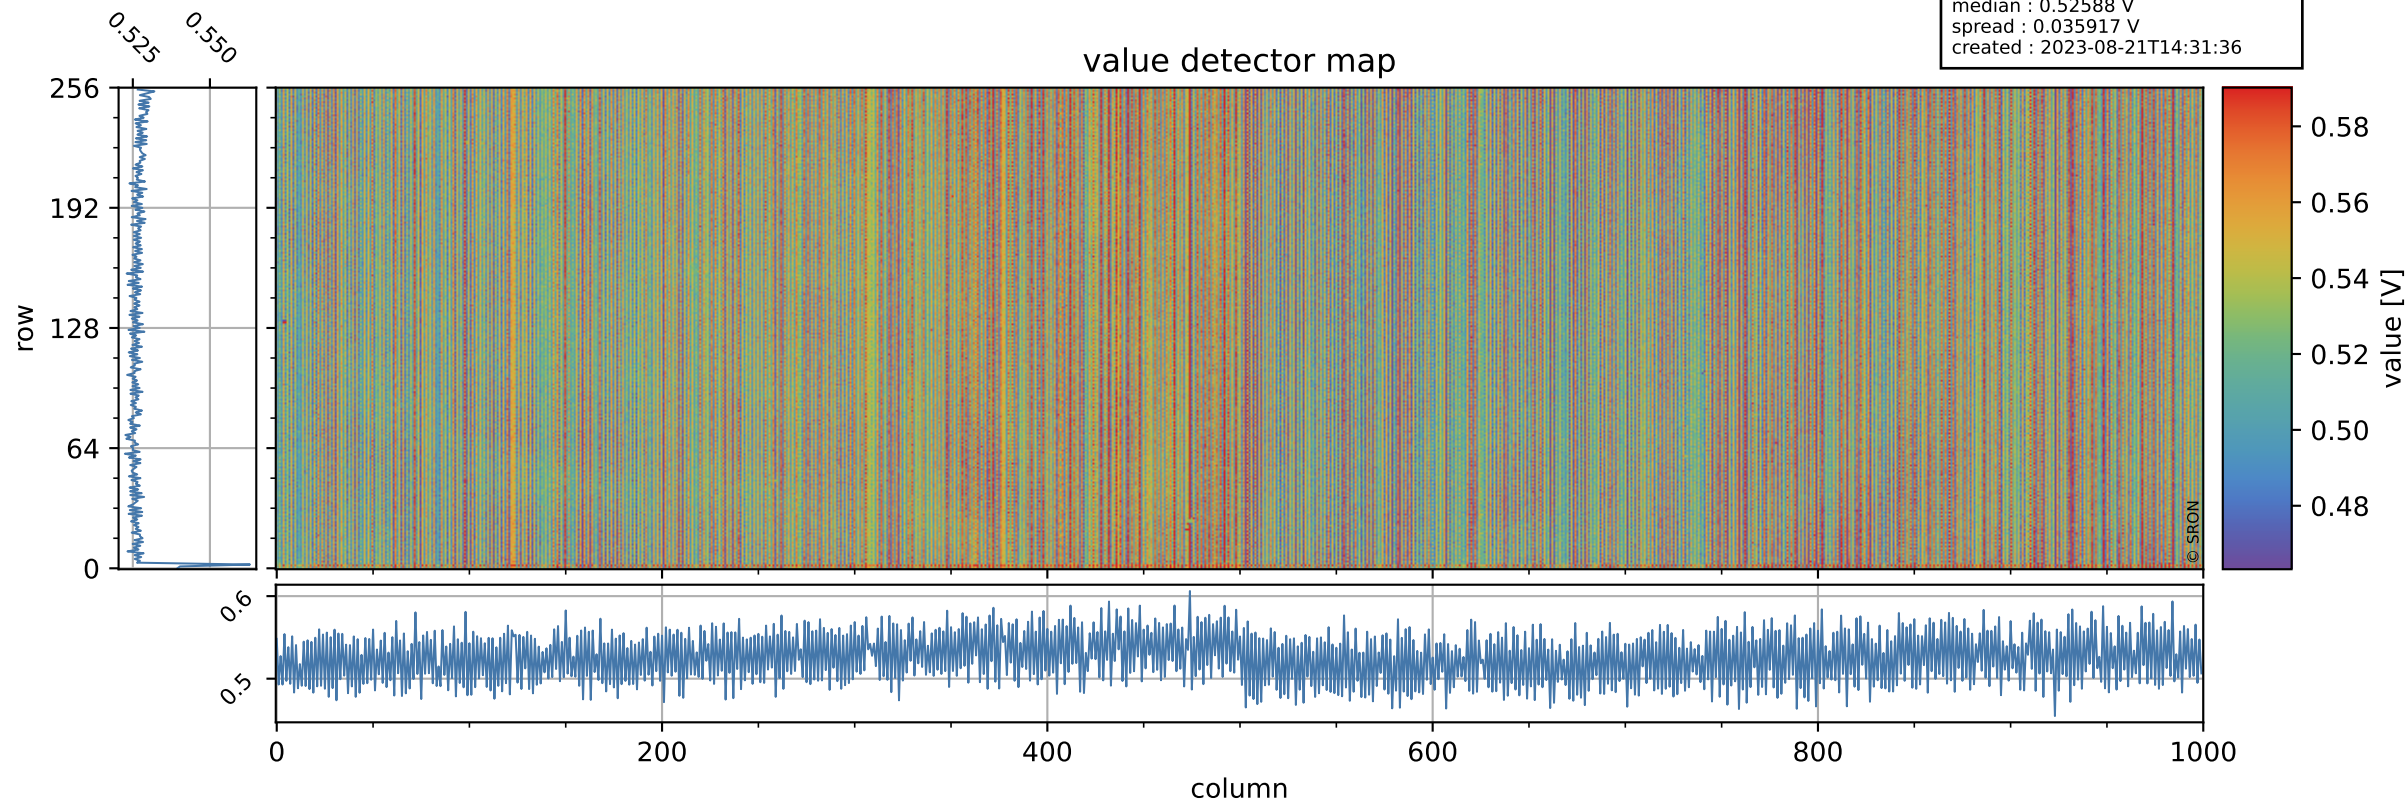

Tropomi SWIR offset (official)

orbits : 19 in [10177, 10222]
coverage : 2019-09-30 / 2019-10-03
median : 0.52588 V
spread : 0.035917 V
created : 2023-08-21T14:31:36

value detector map

Tropomi SWIR offset (official)

orbits : 19 in [10177, 10222]
coverage : 2019-09-30 / 2019-10-03
median : 27.909 μV
spread : 14.277 μV
created : 2023-08-21T14:31:37

Tropomi SWIR offset (official)

value compared with SWIR offset CKD

orbits : 19 in [10177, 10222]
coverage : 2019-09-30 / 2019-10-03
median : -0.14062 mV
spread : 0.3441 mV
created : 2023-08-21T14:31:37

Tropomi SWIR offset (official) ground-tracks of Sentinel-5P

orbits : 19 in [10177, 10222]
coverage : 2019-09-30 / 2019-10-03
created : 2023-08-21T14:31:38

Tropomi SWIR offset (official)

orbits : [2827, 10222]
coverage : 2018-04-30 / 2019-10-03
created : 2023-08-21T14:31:38

trend of detector median & temperatures