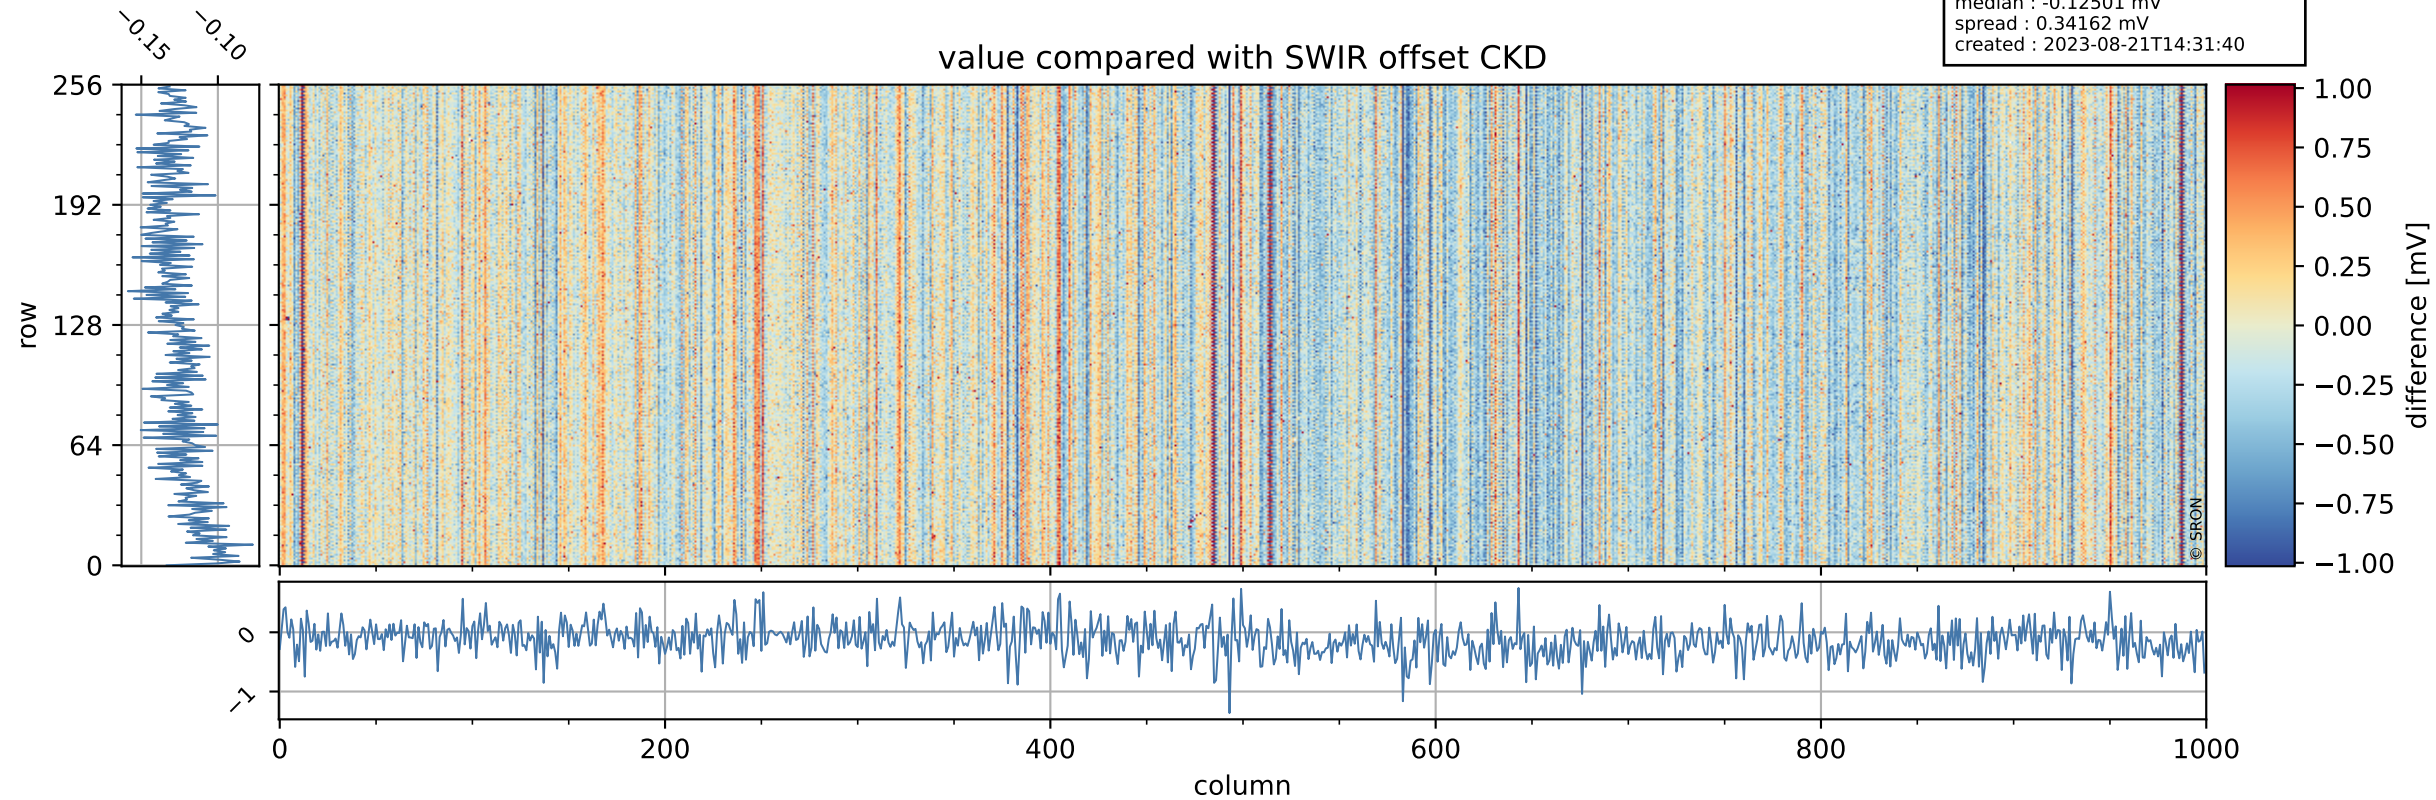

## value detector map

# Tropomi SWIR offset (official)

orbits : 19 in [10192, 10237]  
coverage : 2019-10-01 / 2019-10-04  
median : 28.13  $\mu\text{V}$   
spread : 14.296  $\mu\text{V}$   
created : 2023-08-21T14:31:40

# Tropomi SWIR offset (official) ground-tracks of Sentinel-5P

orbits : 19 in [10192, 10237]  
coverage : 2019-10-01 / 2019-10-04  
created : 2023-08-21T14:31:40

# Tropomi SWIR offset (official)

orbits : [2827, 10237]  
coverage : 2018-04-30 / 2019-10-04  
created : 2023-08-21T14:31:41