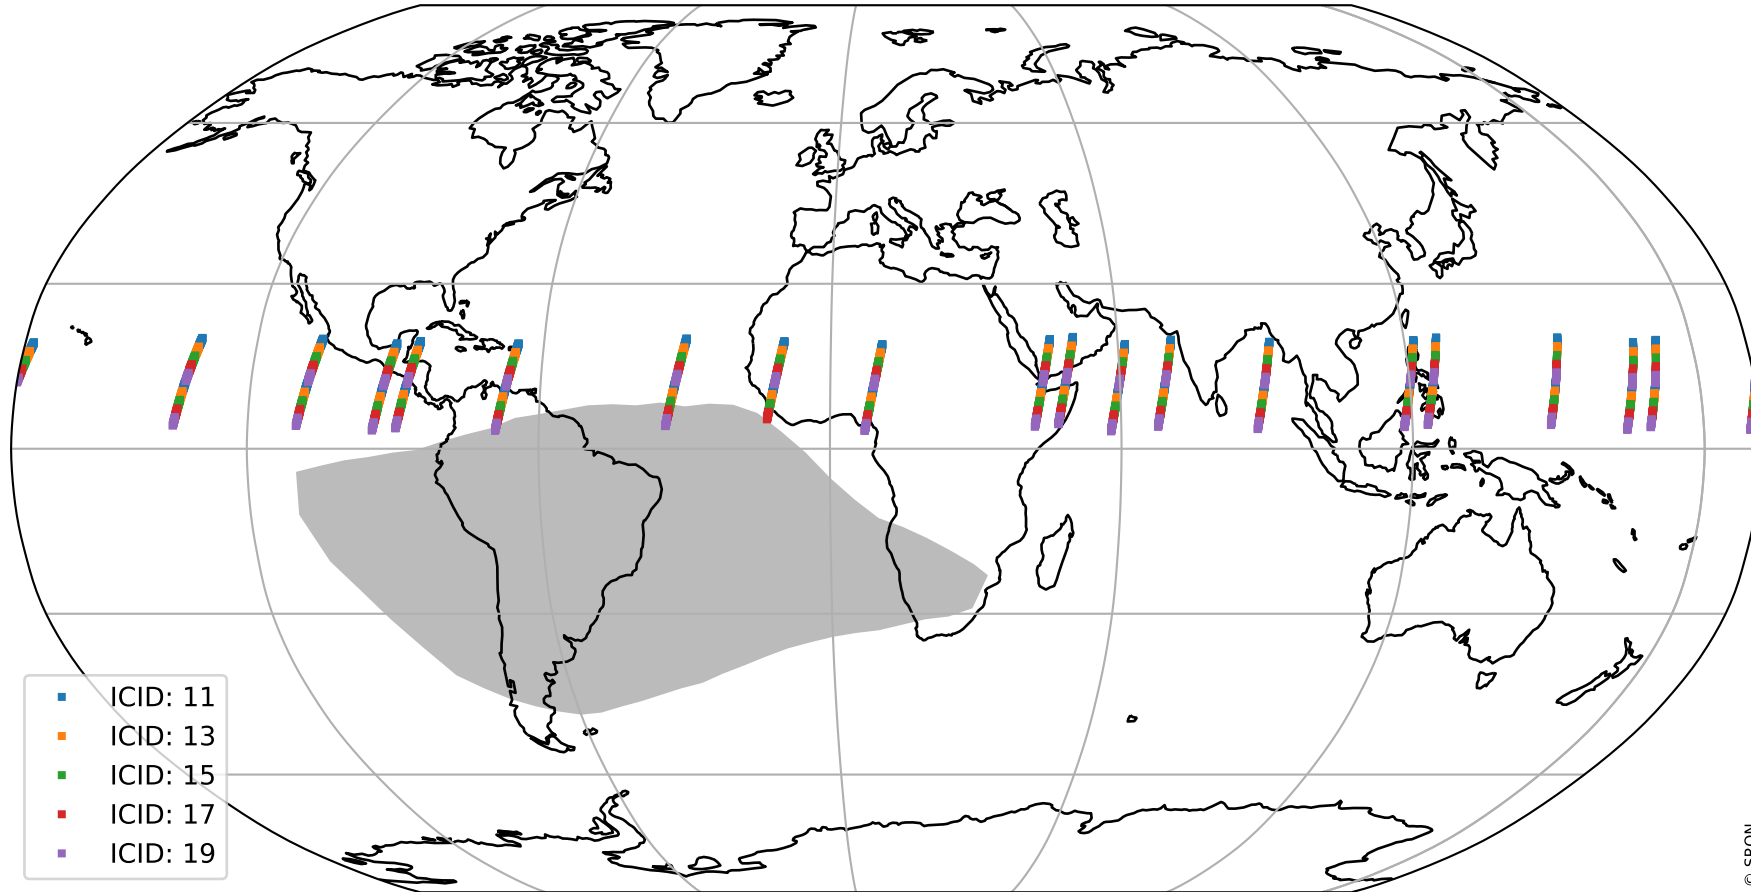

# Tropomi SWIR offset (official)

orbits : 19 in [10192, 10237]  
coverage : 2019-10-01 / 2019-10-04  
median : 28.13  $\mu\text{V}$   
spread : 14.296  $\mu\text{V}$   
created : 2023-08-21T14:31:40

# Tropomi SWIR offset (official)

value compared with SWIR offset CKD

orbits : 19 in [10192, 10237]  
coverage : 2019-10-01 / 2019-10-04  
median : -0.12501 mV  
spread : 0.34162 mV  
created : 2023-08-21T14:31:40

# Tropomi SWIR offset (official) ground-tracks of Sentinel-5P

orbits : 19 in [10192, 10237]  
coverage : 2019-10-01 / 2019-10-04  
created : 2023-08-21T14:31:40

# Tropomi SWIR offset (official)

orbits : [2827, 10237]  
coverage : 2018-04-30 / 2019-10-04  
created : 2023-08-21T14:31:41