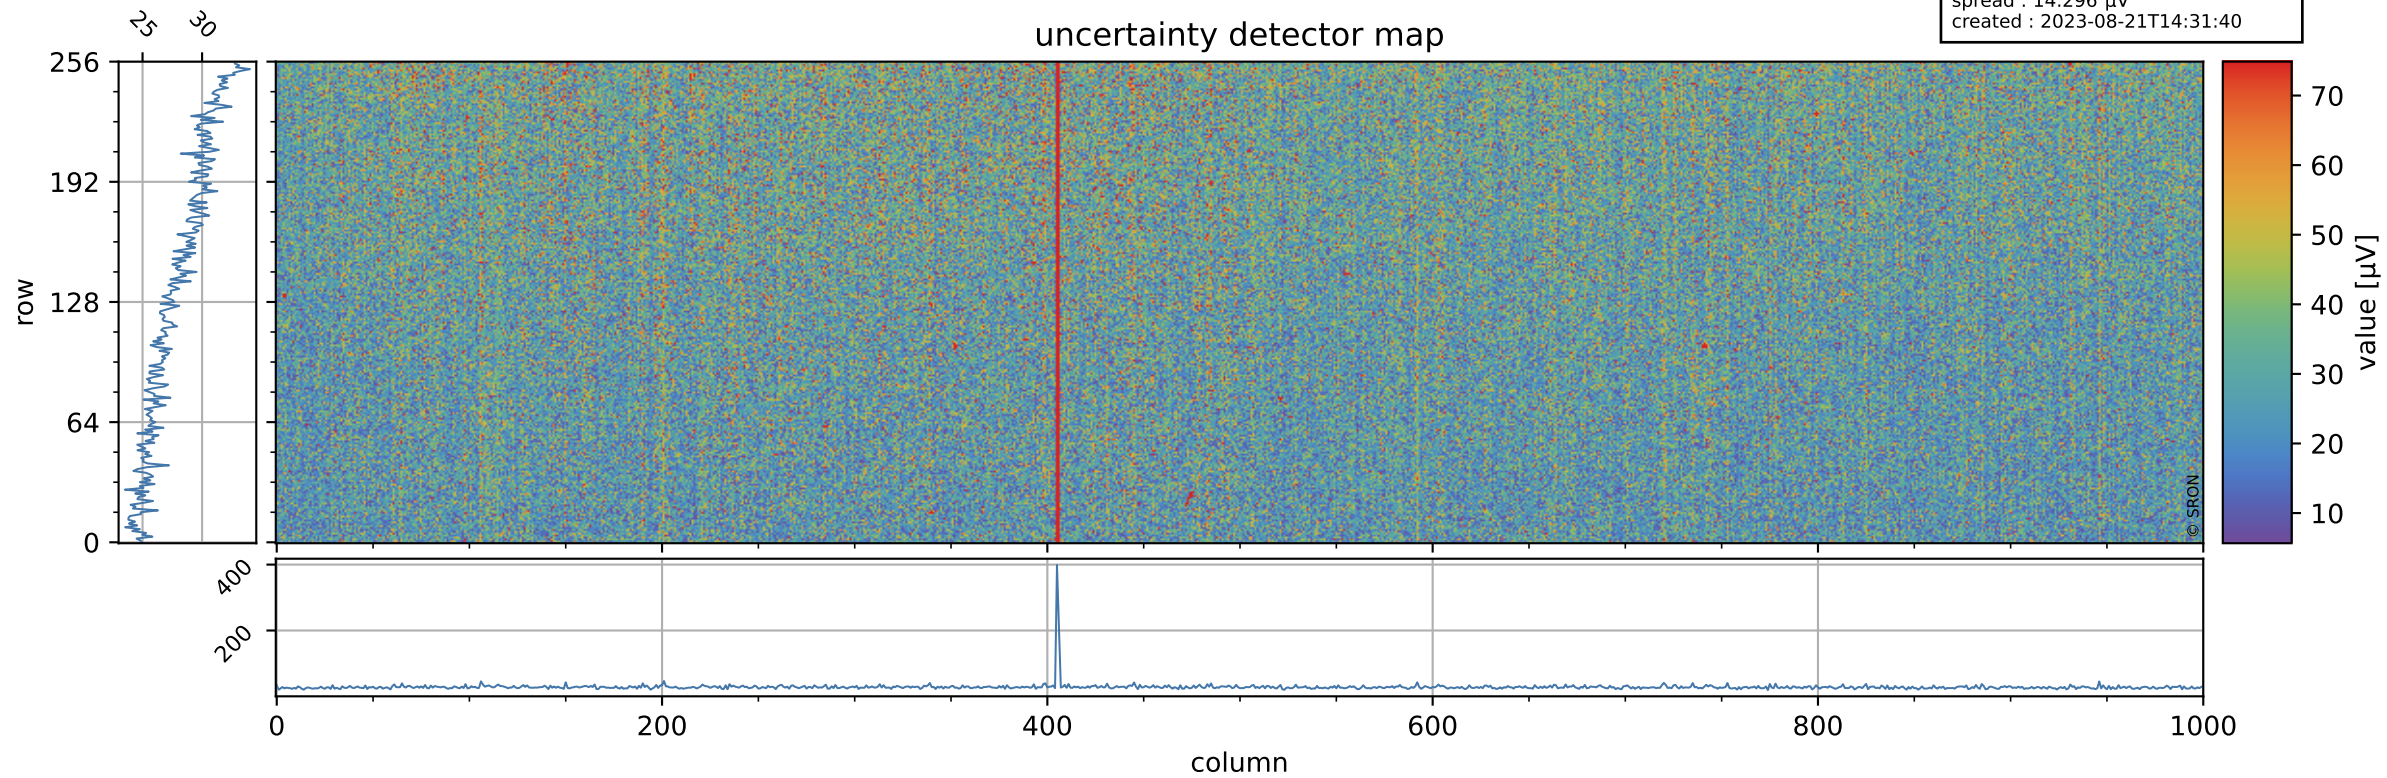

# Tropomi SWIR offset (official)

orbits : 19 in [10192, 10237]  
coverage : 2019-10-01 / 2019-10-04  
median : 0.52589 V  
spread : 0.035915 V  
created : 2023-08-21T14:31:39

## value detector map

# Tropomi SWIR offset (official)

orbits : 19 in [10192, 10237]  
coverage : 2019-10-01 / 2019-10-04  
median : 28.13  $\mu\text{V}$   
spread : 14.296  $\mu\text{V}$   
created : 2023-08-21T14:31:40

# Tropomi SWIR offset (official) ground-tracks of Sentinel-5P

orbits : 19 in [10192, 10237]  
coverage : 2019-10-01 / 2019-10-04  
created : 2023-08-21T14:31:40