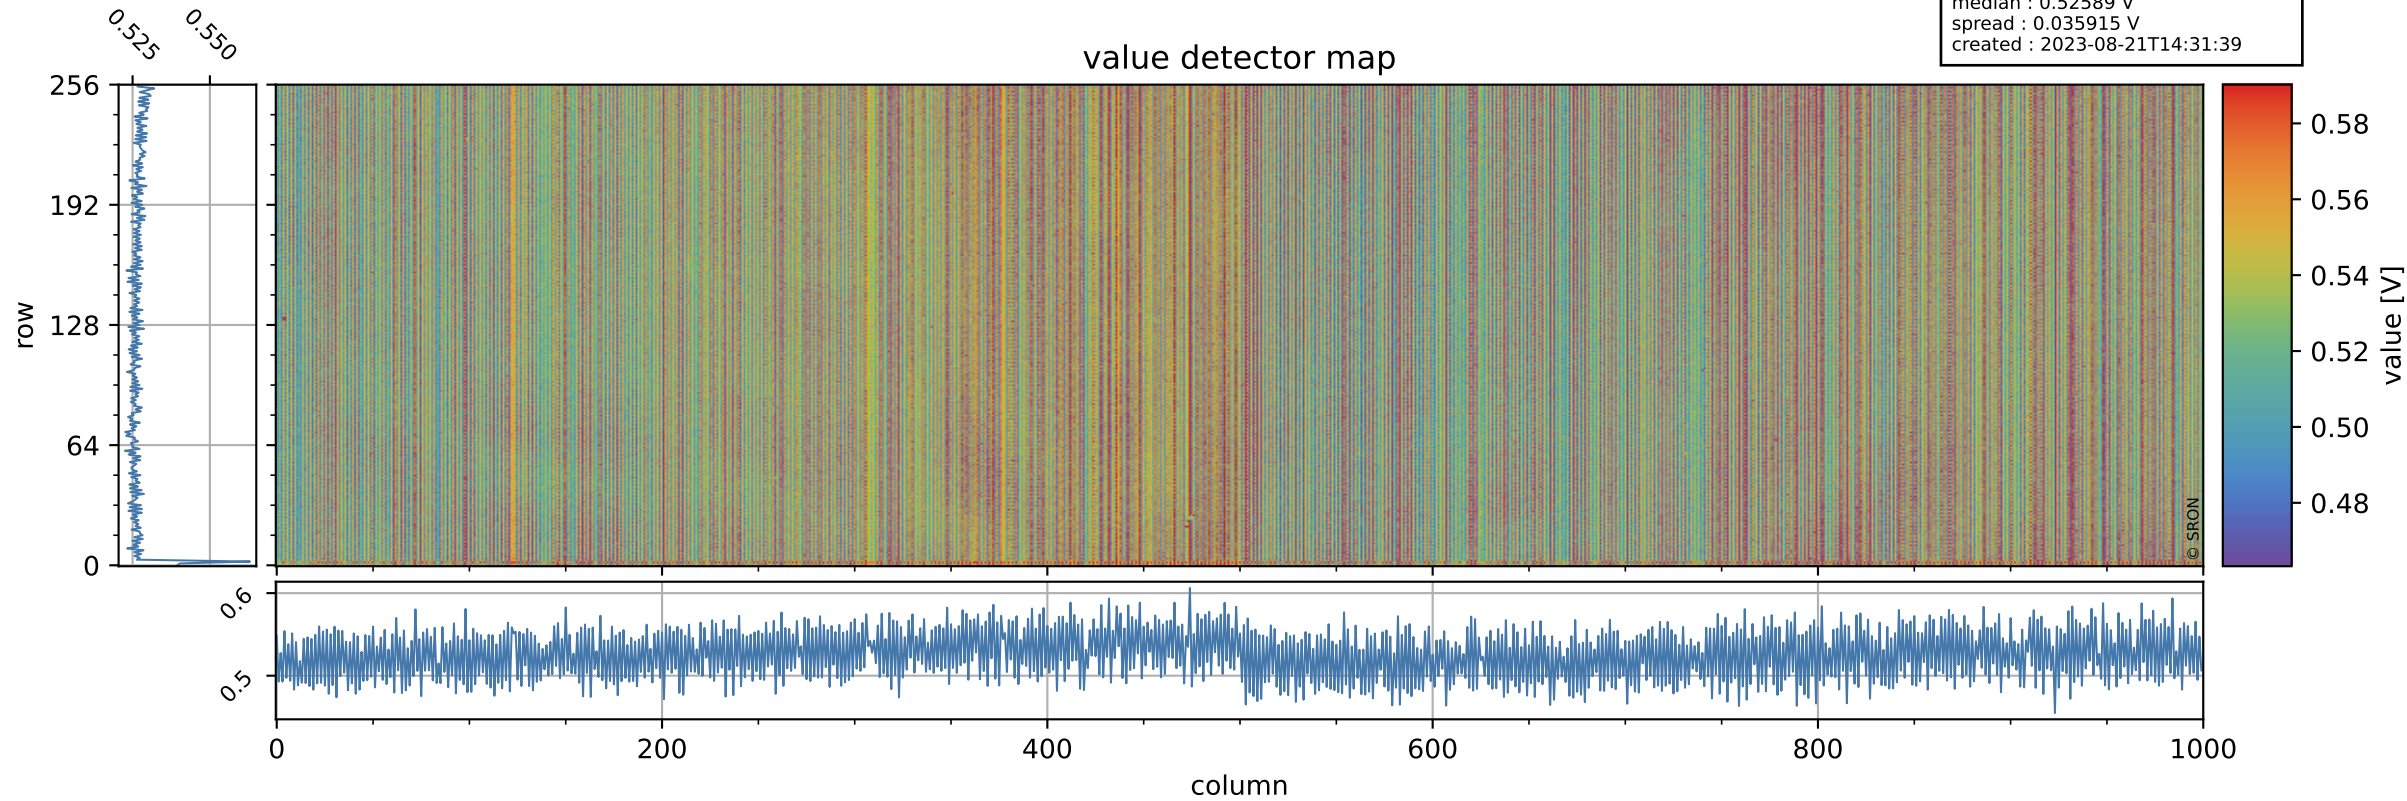

# Tropomi SWIR offset (official)

orbits : 19 in [10192, 10237]  
coverage : 2019-10-01 / 2019-10-04  
median : 0.52589 V  
spread : 0.035915 V  
created : 2023-08-21T14:31:39

## value detector map

# Tropomi SWIR offset (official)

orbits : 19 in [10192, 10237]  
coverage : 2019-10-01 / 2019-10-04  
median : 28.13  $\mu\text{V}$   
spread : 14.296  $\mu\text{V}$   
created : 2023-08-21T14:31:40

# Tropomi SWIR offset (official) ground-tracks of Sentinel-5P

orbits : 19 in [10192, 10237]  
coverage : 2019-10-01 / 2019-10-04  
created : 2023-08-21T14:31:40