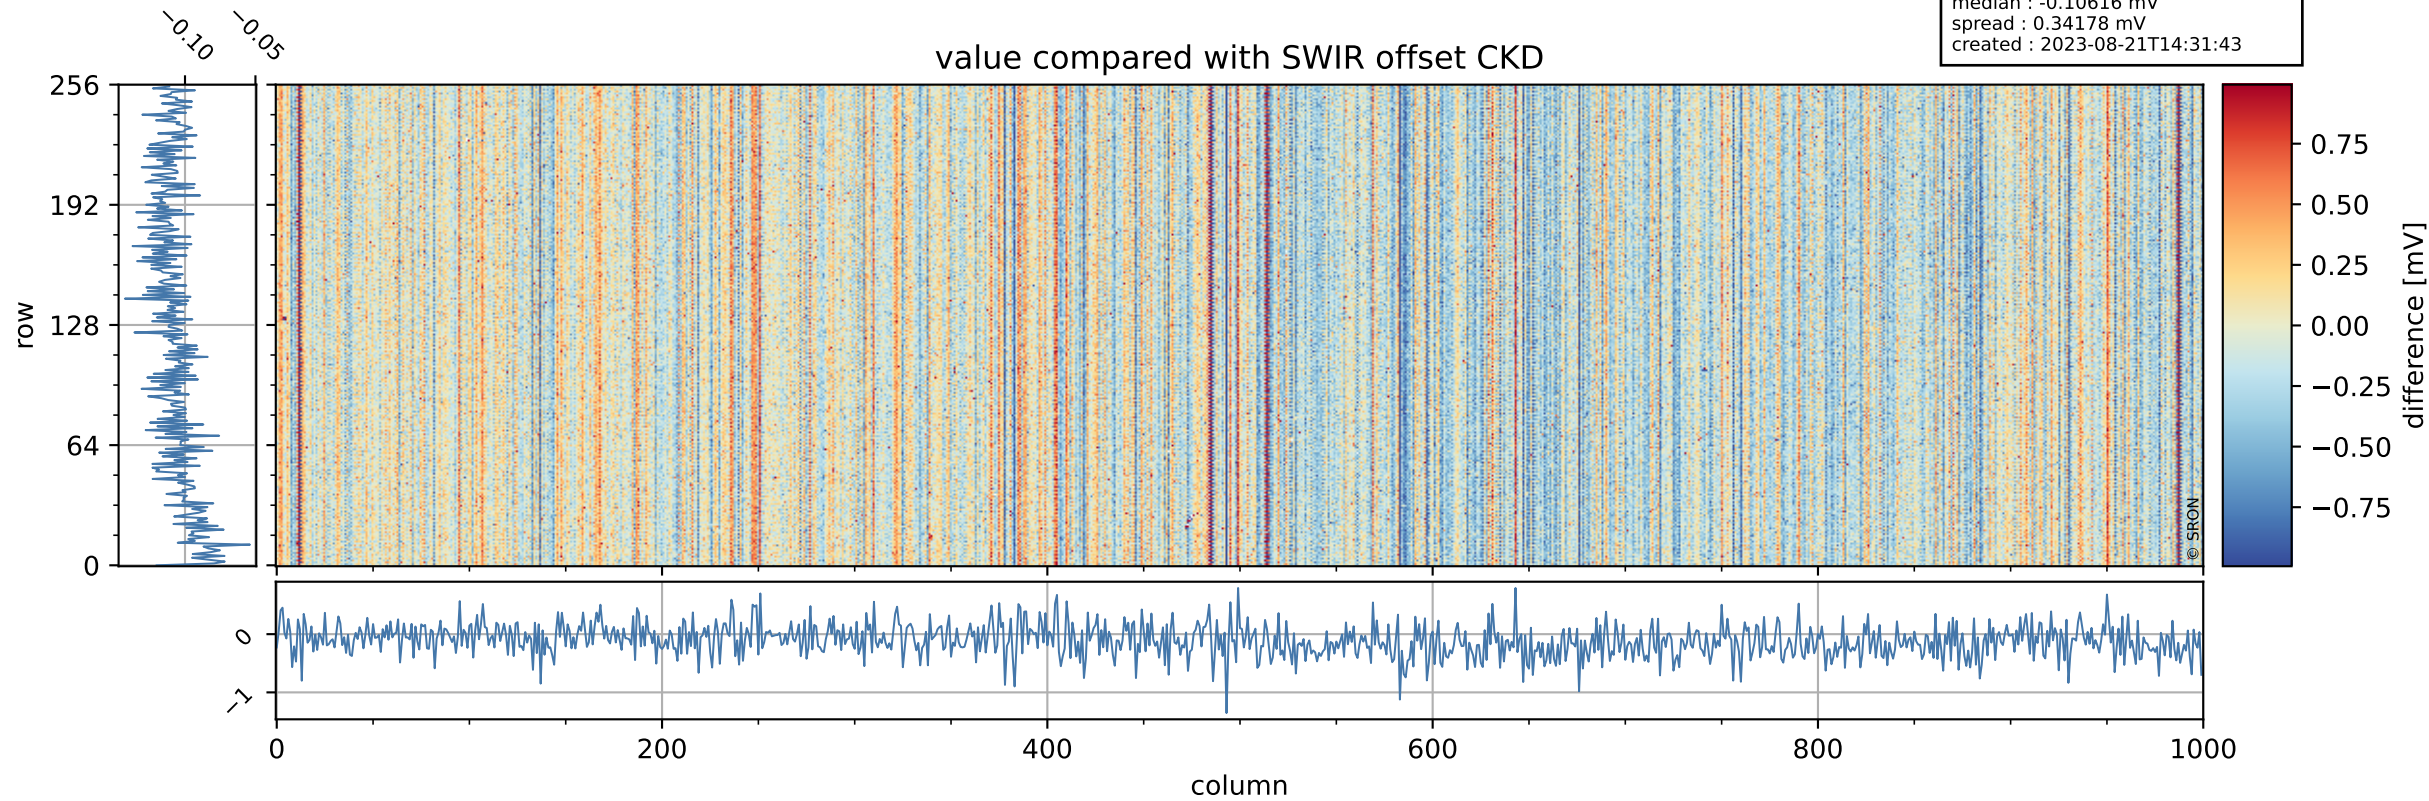

Tropomi SWIR offset (official)

orbits : 18 in [10207, 10252]
coverage : 2019-10-03 / 2019-10-06
median : 0.52591 V
spread : 0.035915 V
created : 2023-08-21T14:31:42

value detector map

Tropomi SWIR offset (official)

orbits : 18 in [10207, 10252]
coverage : 2019-10-03 / 2019-10-06
median : 28.076 μV
spread : 14.318 μV
created : 2023-08-21T14:31:43

Tropomi SWIR offset (official)

orbits : 18 in [10207, 10252]
coverage : 2019-10-03 / 2019-10-06
median : -0.10616 mV
spread : 0.34178 mV
created : 2023-08-21T14:31:43

value compared with SWIR offset CKD

Tropomi SWIR offset (official) ground-tracks of Sentinel-5P

orbits : 18 in [10207, 10252]
coverage : 2019-10-03 / 2019-10-06
created : 2023-08-21T14:31:44

Tropomi SWIR offset (official)

orbits : [2827, 10252]
coverage : 2018-04-30 / 2019-10-06
created : 2023-08-21T14:31:44

trend of detector median & temperatures