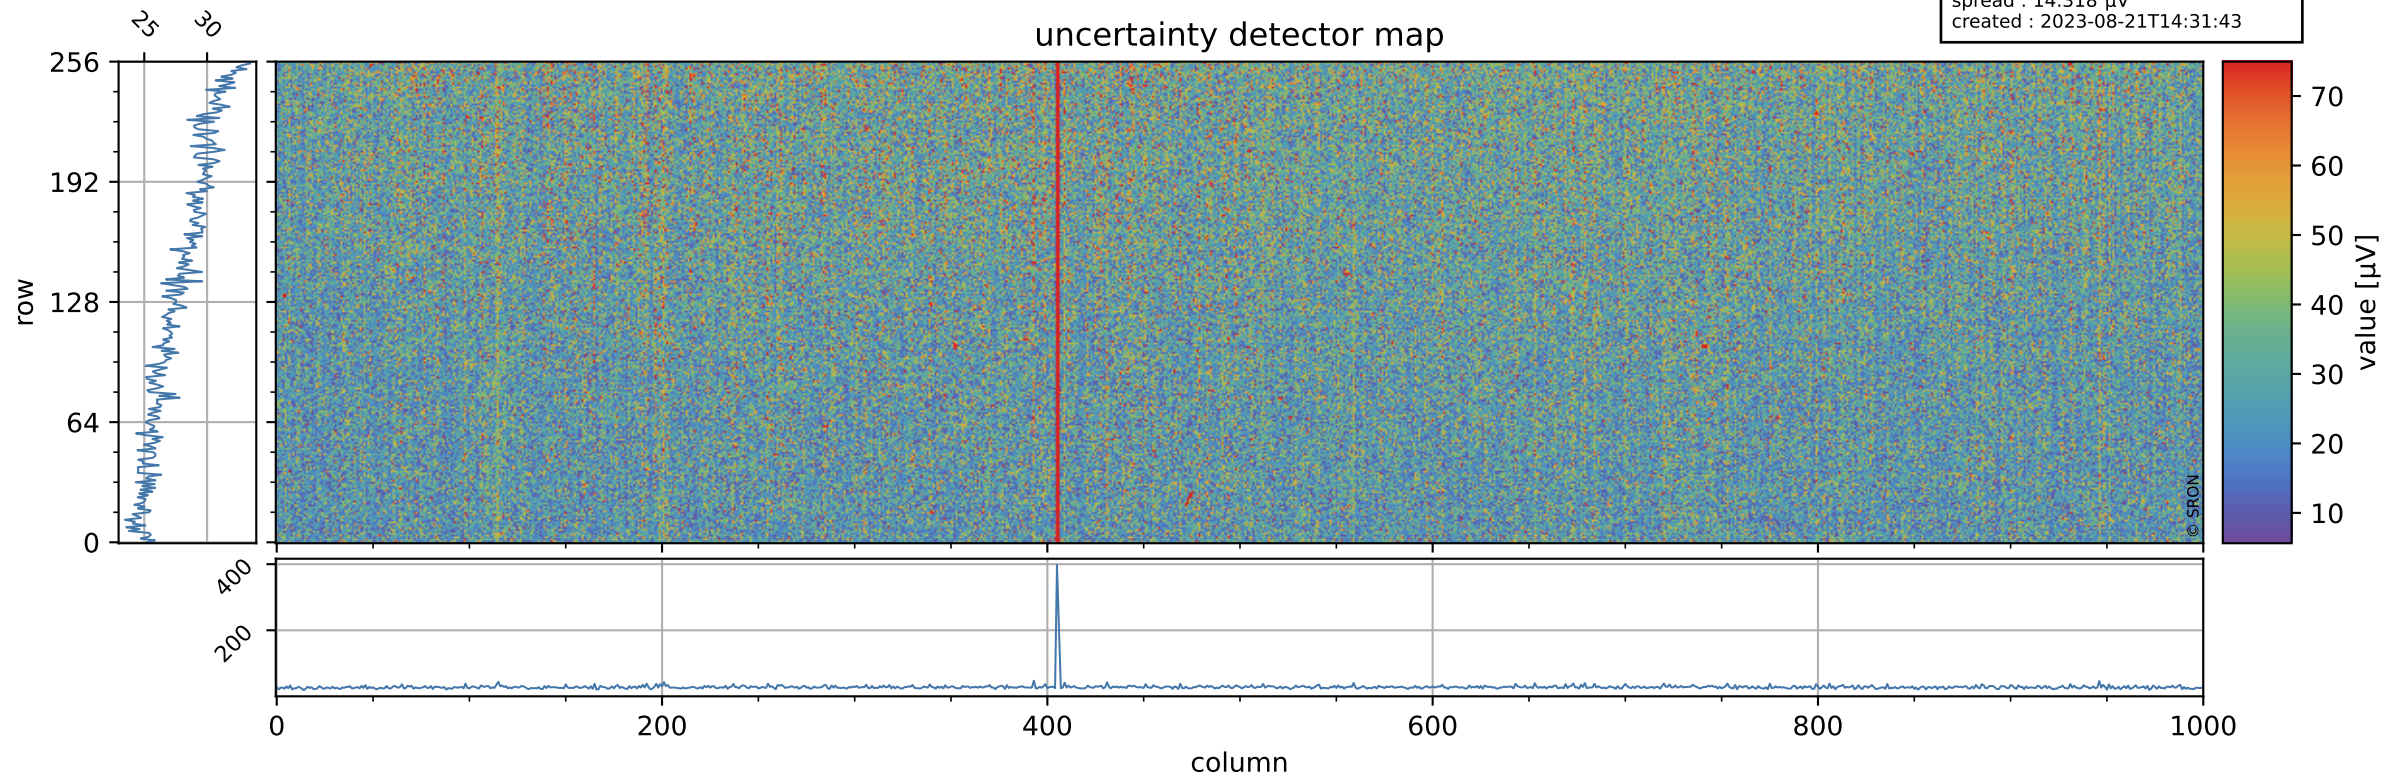

Tropomi SWIR offset (official)

orbits : 18 in [10207, 10252]
coverage : 2019-10-03 / 2019-10-06
median : 0.52591 V
spread : 0.035915 V
created : 2023-08-21T14:31:42

value detector map

Tropomi SWIR offset (official)

orbits : 18 in [10207, 10252]
coverage : 2019-10-03 / 2019-10-06
median : 28.076 μV
spread : 14.318 μV
created : 2023-08-21T14:31:43

Tropomi SWIR offset (official)

orbits : 18 in [10207, 10252]
coverage : 2019-10-03 / 2019-10-06
median : -0.10616 mV
spread : 0.34178 mV
created : 2023-08-21T14:31:43

value compared with SWIR offset CKD

Tropomi SWIR offset (official) ground-tracks of Sentinel-5P

orbits : 18 in [10207, 10252]
coverage : 2019-10-03 / 2019-10-06
created : 2023-08-21T14:31:44

Tropomi SWIR offset (official)

orbits : [2827, 10252]
coverage : 2018-04-30 / 2019-10-06
created : 2023-08-21T14:31:44

trend of detector median & temperatures