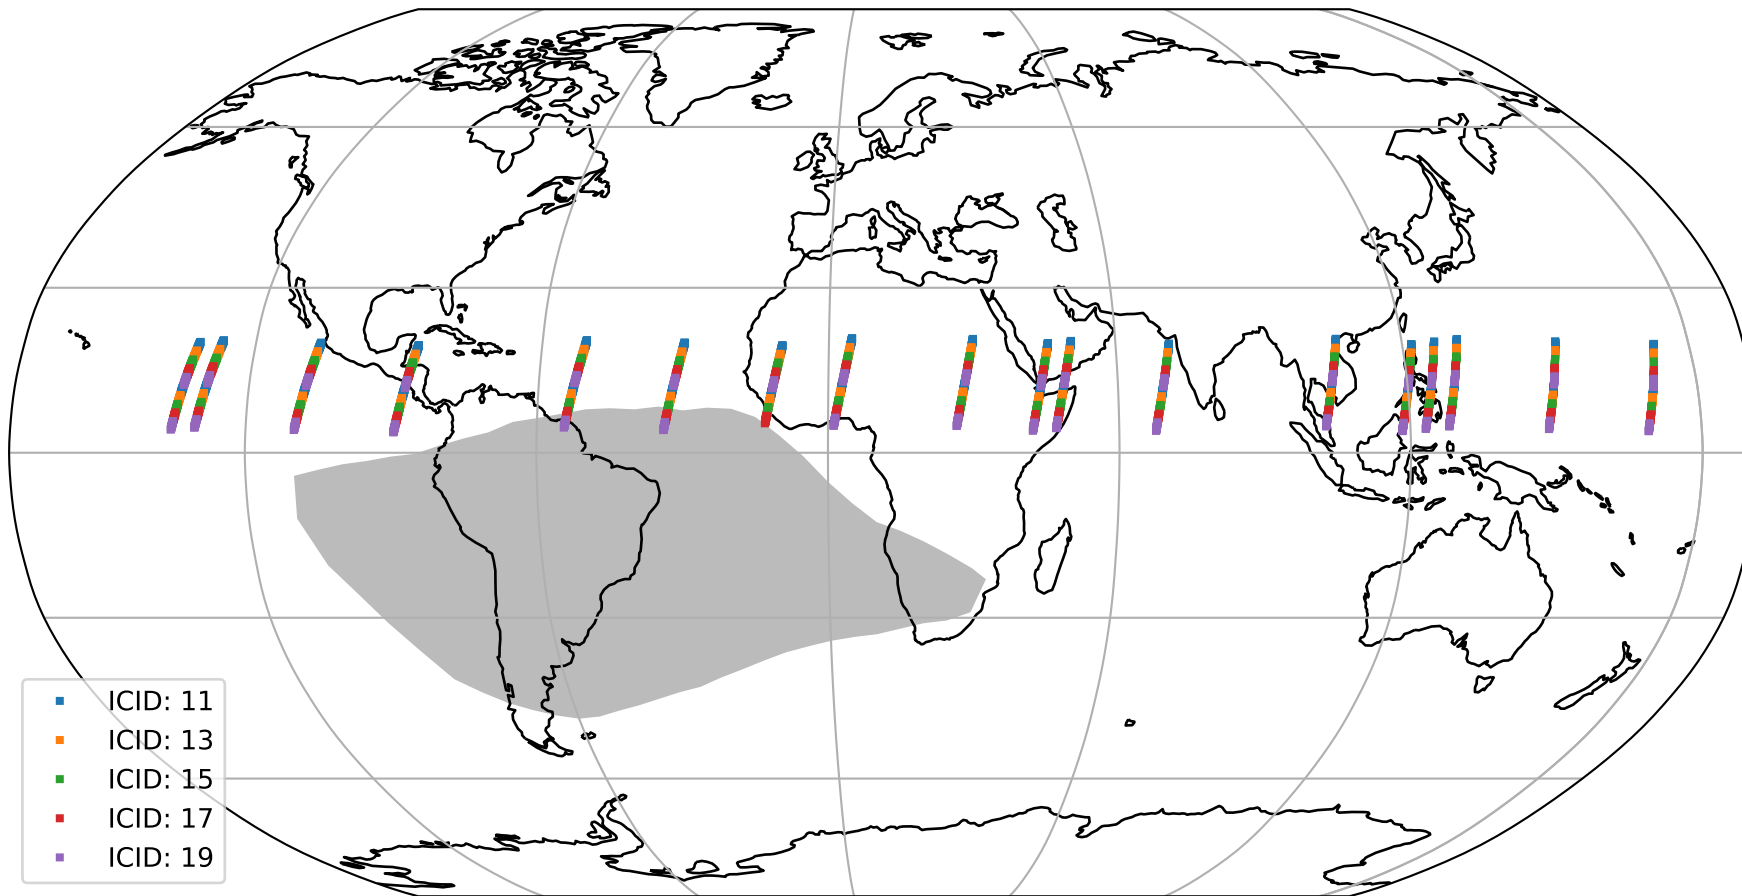

Tropomi SWIR offset (official)

orbits : 18 in [10207, 10252]
coverage : 2019-10-03 / 2019-10-06
median : 0.52591 V
spread : 0.035915 V
created : 2023-08-21T14:31:42

value detector map

Tropomi SWIR offset (official)

orbits : 18 in [10207, 10252]
coverage : 2019-10-03 / 2019-10-06
median : 28.076 μV
spread : 14.318 μV
created : 2023-08-21T14:31:43

Tropomi SWIR offset (official)

orbits : 18 in [10207, 10252]
coverage : 2019-10-03 / 2019-10-06
median : -0.10616 mV
spread : 0.34178 mV
created : 2023-08-21T14:31:43

value compared with SWIR offset CKD

Tropomi SWIR offset (official) ground-tracks of Sentinel-5P

orbits : 18 in [10207, 10252]
coverage : 2019-10-03 / 2019-10-06
created : 2023-08-21T14:31:44

Tropomi SWIR offset (official)

orbits : [2827, 10252]
coverage : 2018-04-30 / 2019-10-06
created : 2023-08-21T14:31:44

trend of detector median & temperatures