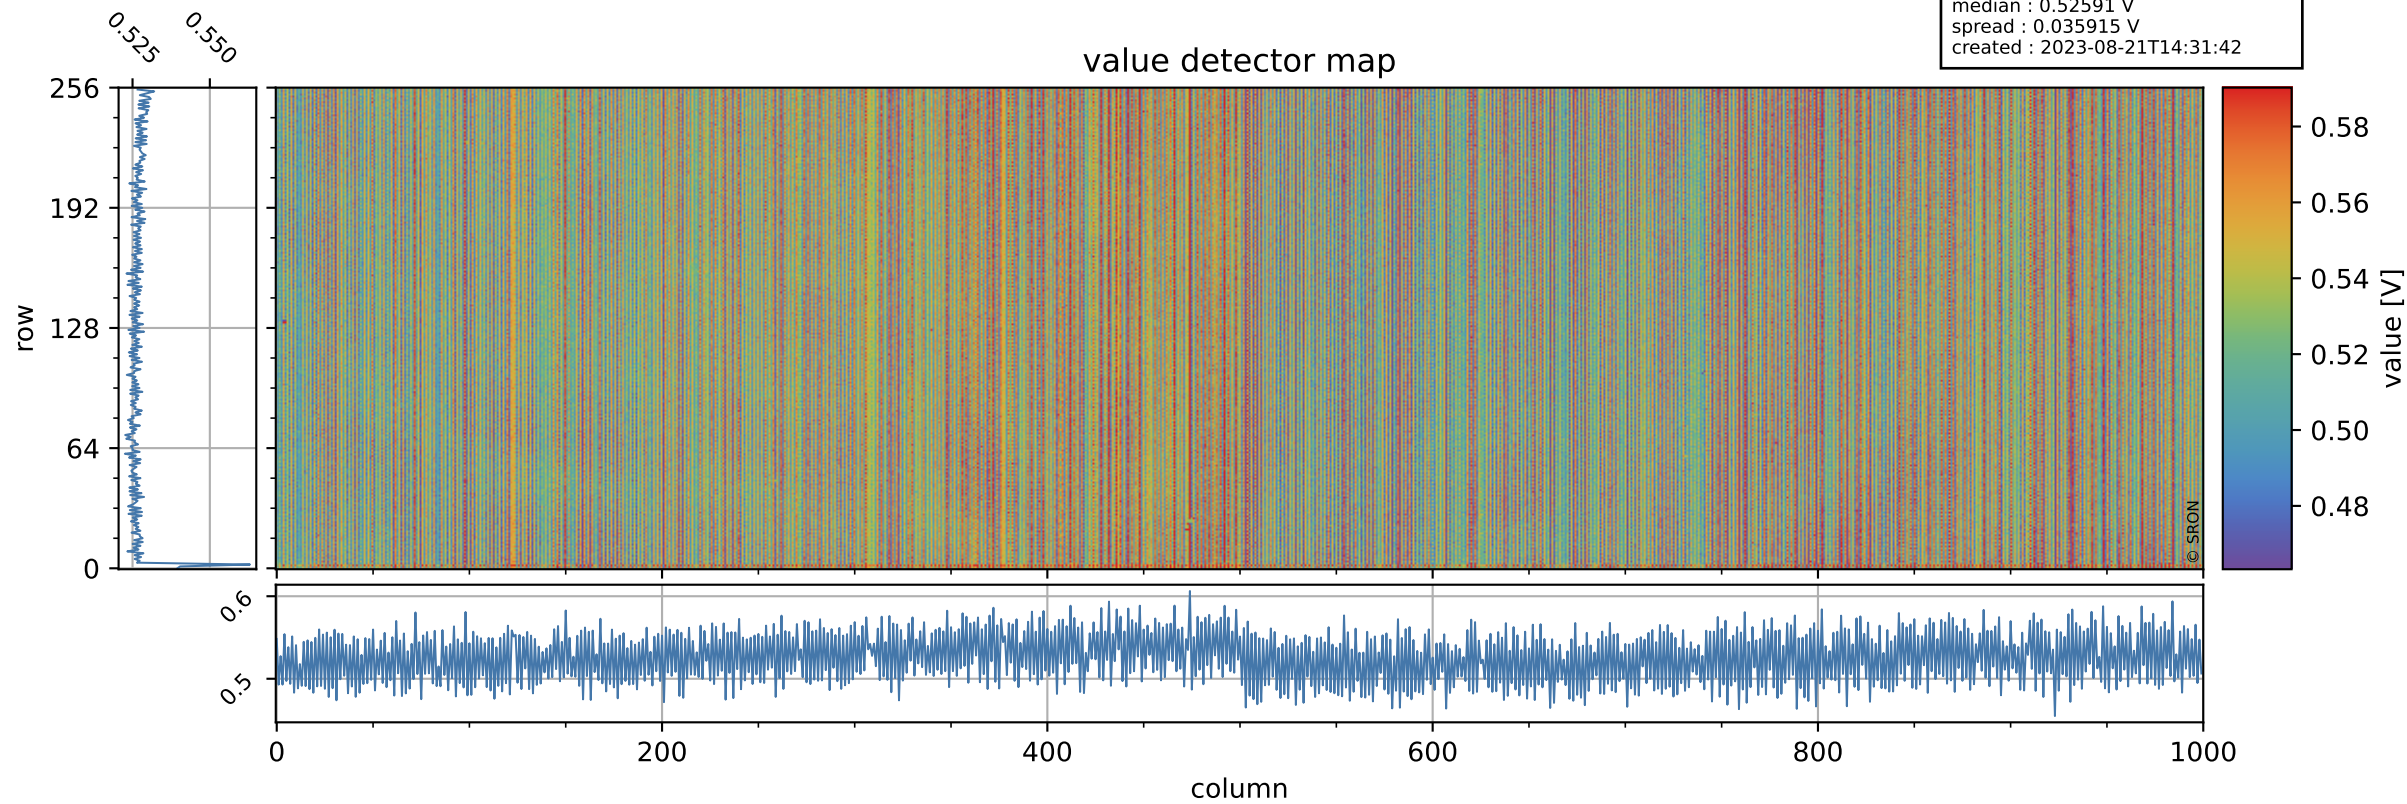

Tropomi SWIR offset (official)

orbits : 18 in [10207, 10252]
coverage : 2019-10-03 / 2019-10-06
median : 0.52591 V
spread : 0.035915 V
created : 2023-08-21T14:31:42

value detector map

Tropomi SWIR offset (official)

orbits : 18 in [10207, 10252]
coverage : 2019-10-03 / 2019-10-06
median : 28.076 μV
spread : 14.318 μV
created : 2023-08-21T14:31:43

Tropomi SWIR offset (official)

orbits : 18 in [10207, 10252]
coverage : 2019-10-03 / 2019-10-06
median : -0.10616 mV
spread : 0.34178 mV
created : 2023-08-21T14:31:43

value compared with SWIR offset CKD

Tropomi SWIR offset (official) ground-tracks of Sentinel-5P

orbits : 18 in [10207, 10252]
coverage : 2019-10-03 / 2019-10-06
created : 2023-08-21T14:31:44

Tropomi SWIR offset (official)

orbits : [2827, 10252]
coverage : 2018-04-30 / 2019-10-06
created : 2023-08-21T14:31:44

trend of detector median & temperatures