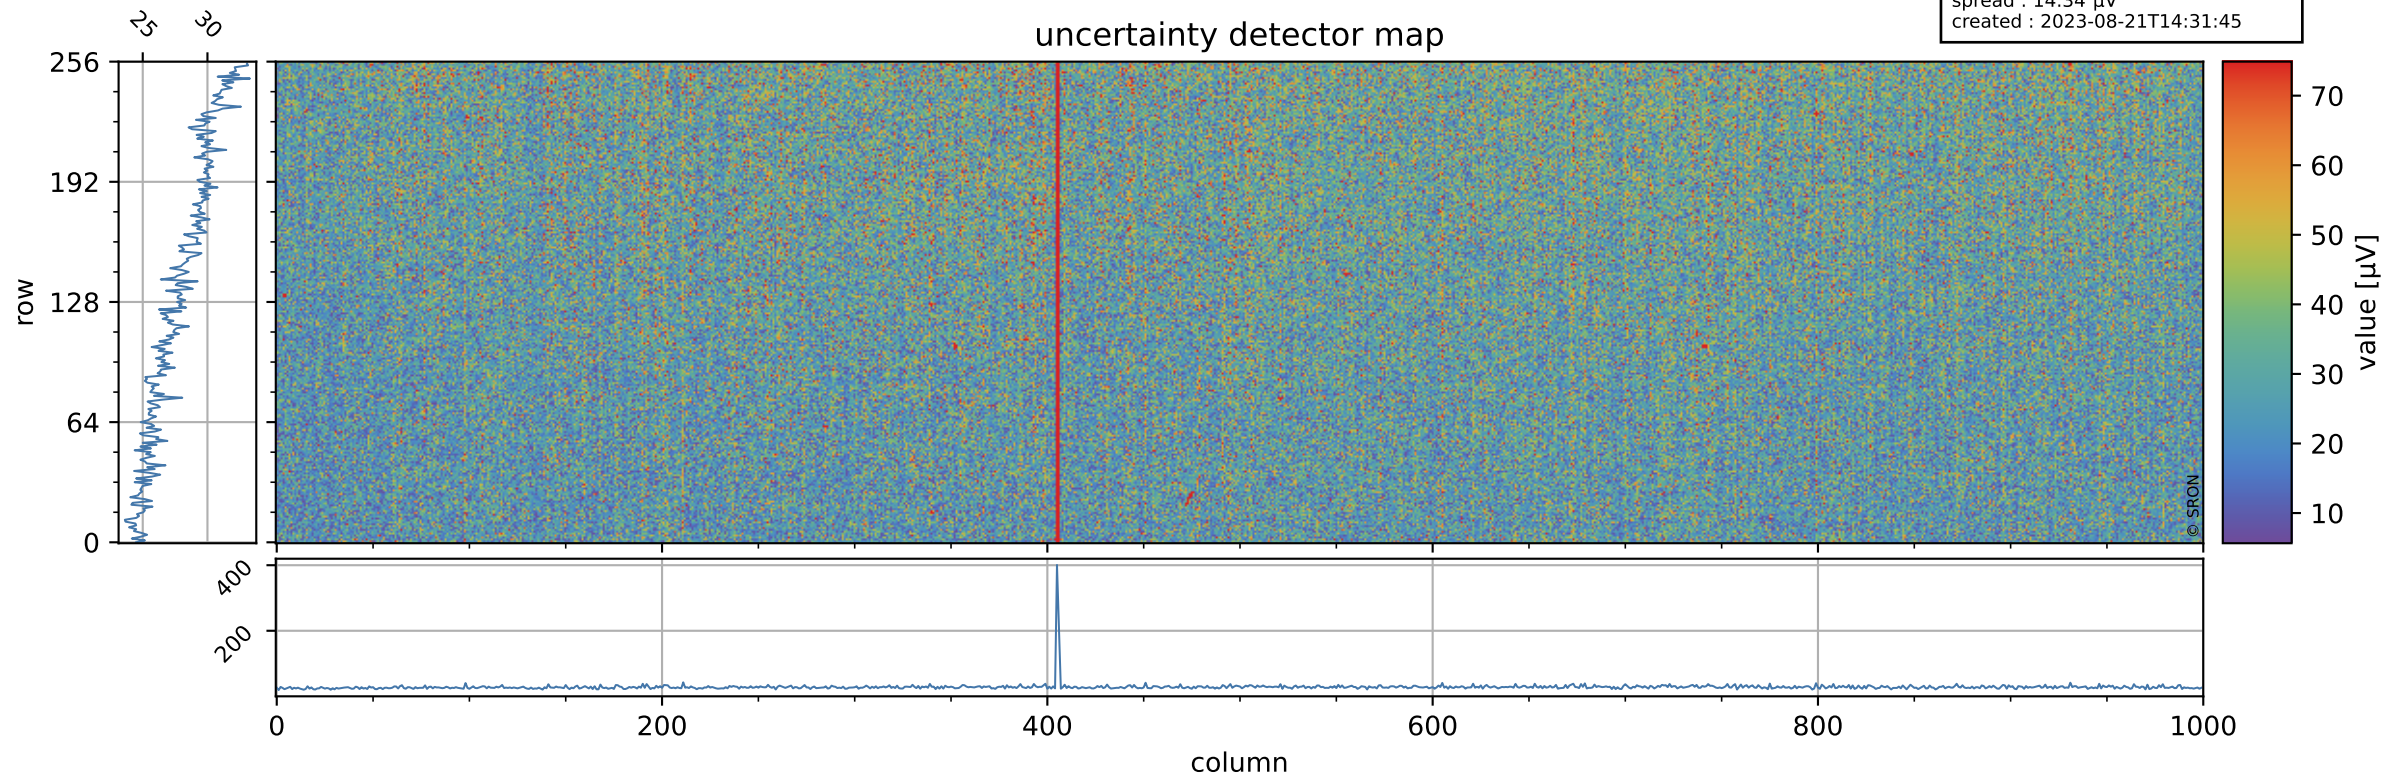

Tropomi SWIR offset (official)

orbits : 19 in [10222, 10267]
coverage : 2019-10-04 / 2019-10-07
median : 0.52591 V
spread : 0.035917 V
created : 2023-08-21T14:31:45

value detector map

Tropomi SWIR offset (official)

orbits : 19 in [10222, 10267]
coverage : 2019-10-04 / 2019-10-07
median : 28.119 μV
spread : 14.34 μV
created : 2023-08-21T14:31:45

Tropomi SWIR offset (official)

orbits : 19 in [10222, 10267]
coverage : 2019-10-04 / 2019-10-07
median : -0.10378 mV
spread : 0.3437 mV
created : 2023-08-21T14:31:46

value compared with SWIR offset CKD

Tropomi SWIR offset (official) ground-tracks of Sentinel-5P

orbits : 19 in [10222, 10267]
coverage : 2019-10-04 / 2019-10-07
created : 2023-08-21T14:31:46

Tropomi SWIR offset (official)

orbits : [2827, 10267]
coverage : 2018-04-30 / 2019-10-07
created : 2023-08-21T14:31:47

trend of detector median & temperatures