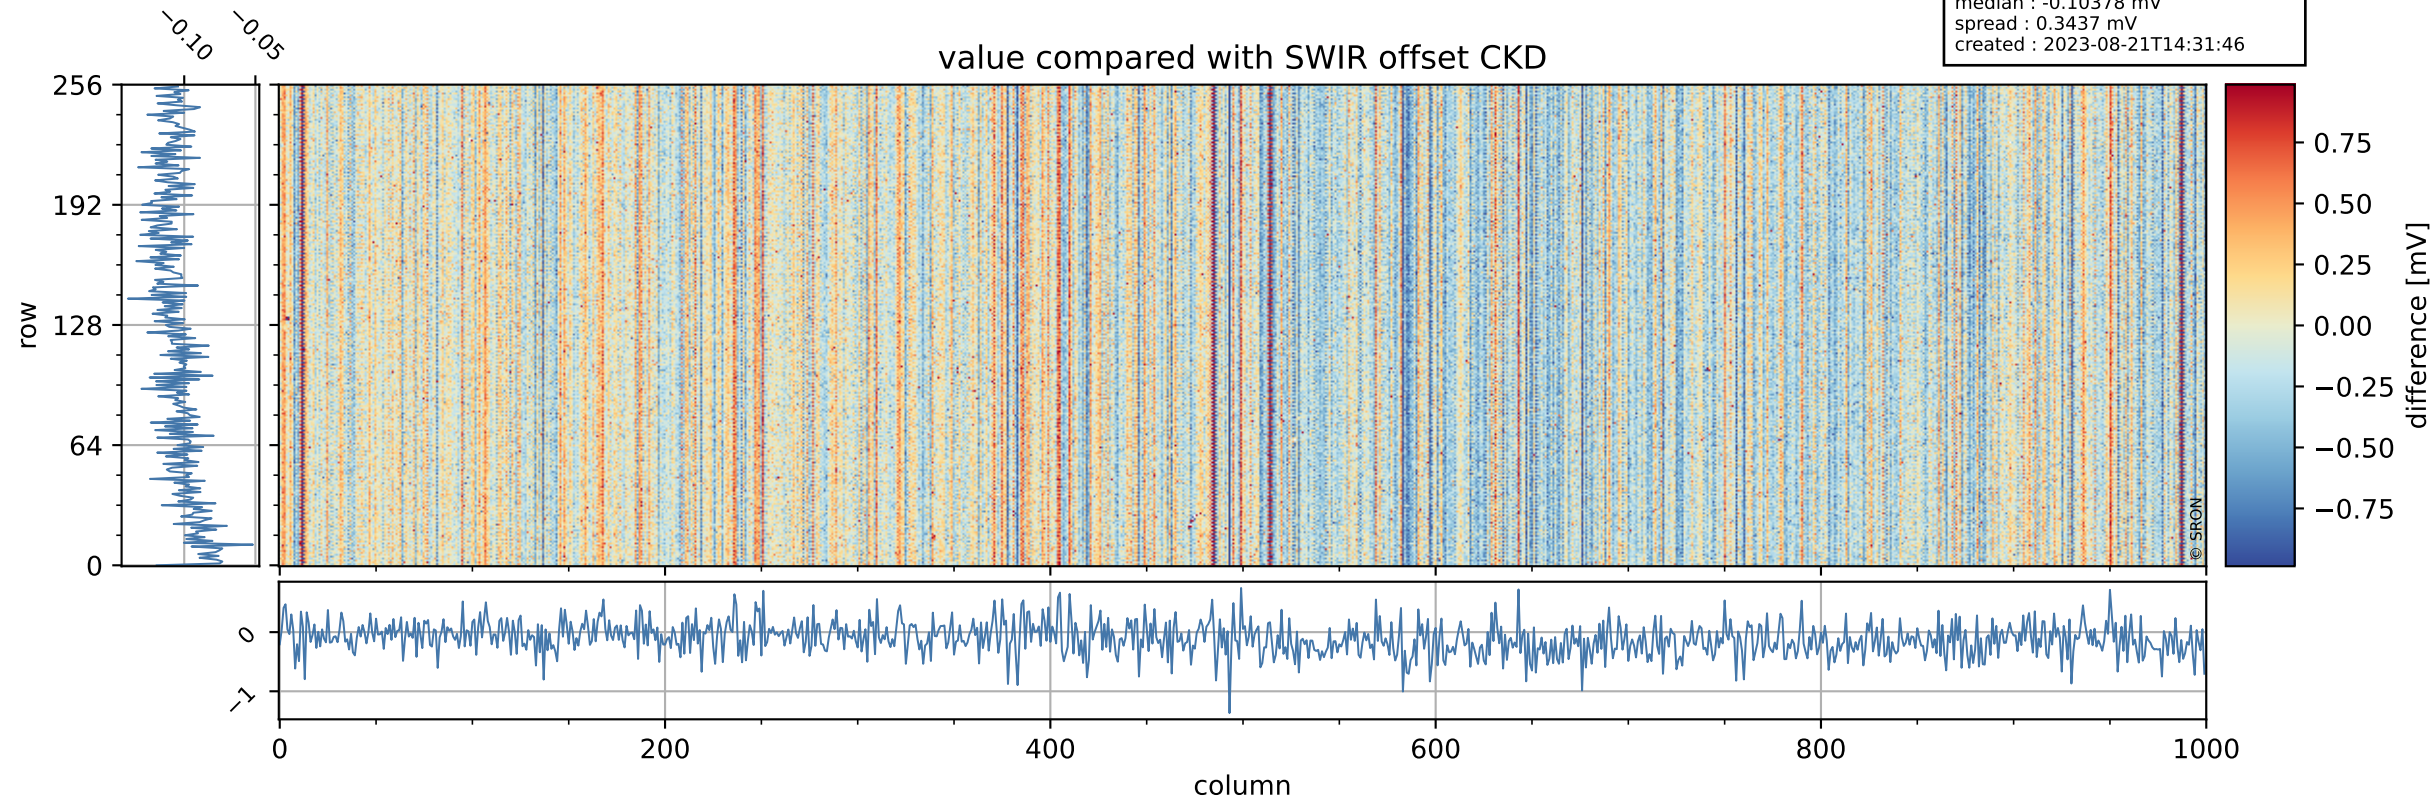

Tropomi SWIR offset (official)

orbits : 19 in [10222, 10267]
coverage : 2019-10-04 / 2019-10-07
median : 0.52591 V
spread : 0.035917 V
created : 2023-08-21T14:31:45

value detector map

Tropomi SWIR offset (official)

orbits : 19 in [10222, 10267]
coverage : 2019-10-04 / 2019-10-07
median : 28.119 μV
spread : 14.34 μV
created : 2023-08-21T14:31:45

Tropomi SWIR offset (official)

orbits : 19 in [10222, 10267]
coverage : 2019-10-04 / 2019-10-07
median : -0.10378 mV
spread : 0.3437 mV
created : 2023-08-21T14:31:46

value compared with SWIR offset CKD

Tropomi SWIR offset (official) ground-tracks of Sentinel-5P

orbits : 19 in [10222, 10267]
coverage : 2019-10-04 / 2019-10-07
created : 2023-08-21T14:31:46

Tropomi SWIR offset (official)

orbits : [2827, 10267]
coverage : 2018-04-30 / 2019-10-07
created : 2023-08-21T14:31:47

trend of detector median & temperatures