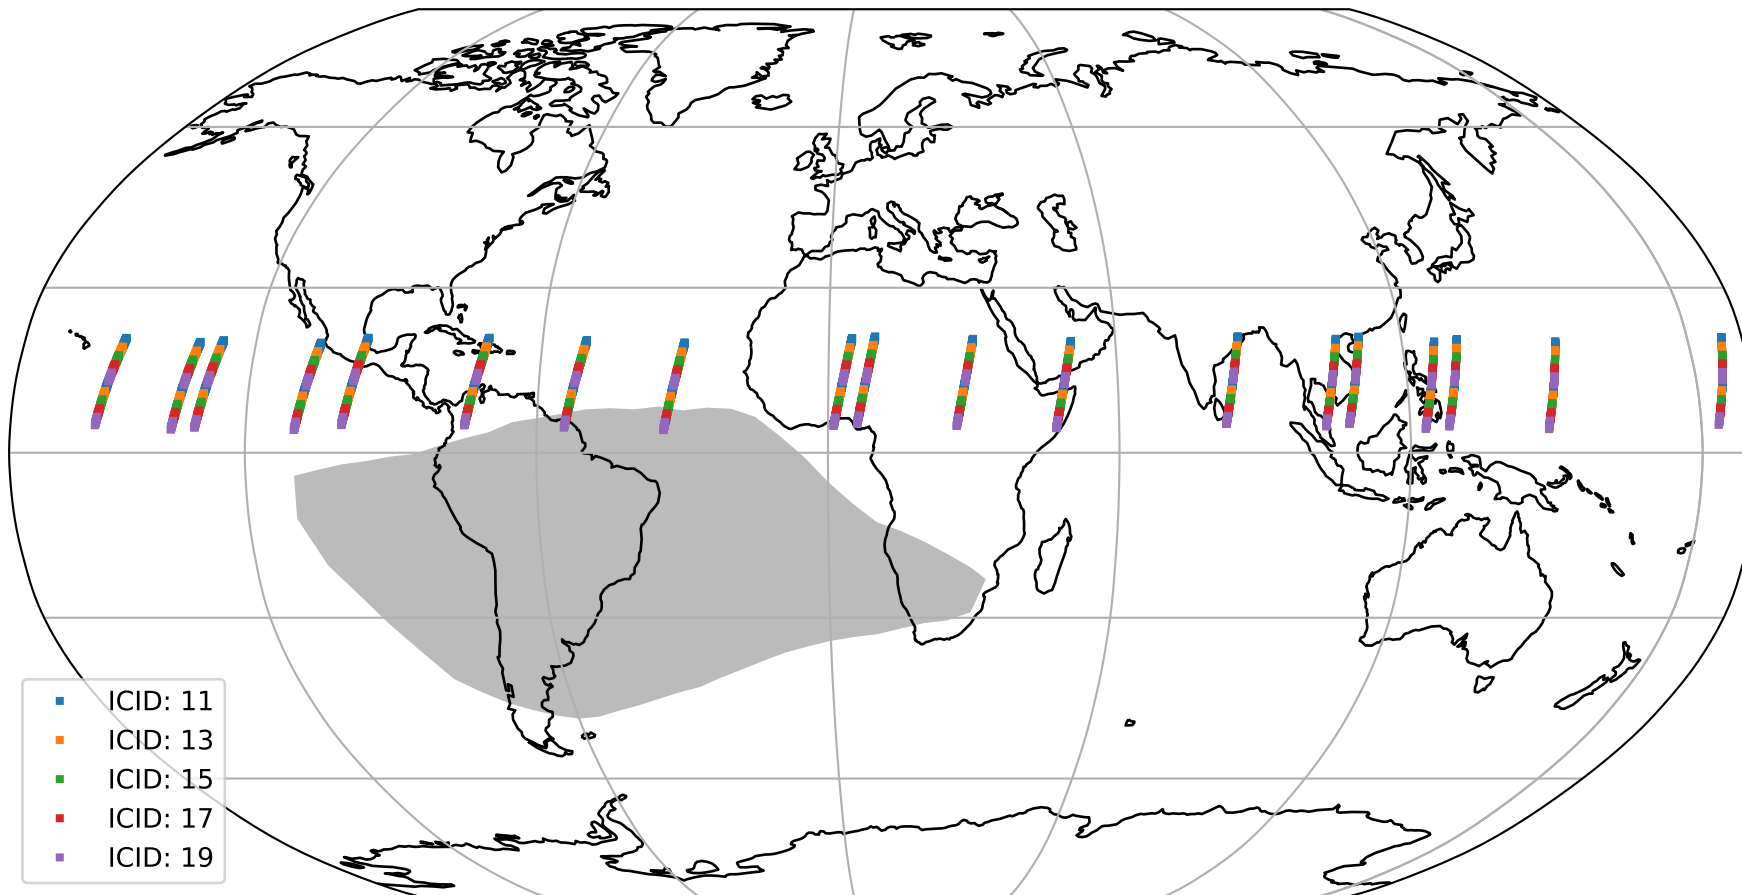

Tropomi SWIR offset (official)

orbits : 19 in [10222, 10267]
coverage : 2019-10-04 / 2019-10-07
median : 0.52591 V
spread : 0.035917 V
created : 2023-08-21T14:31:45

value detector map

Tropomi SWIR offset (official)

orbits : 19 in [10222, 10267]
coverage : 2019-10-04 / 2019-10-07
median : 28.119 μV
spread : 14.34 μV
created : 2023-08-21T14:31:45

Tropomi SWIR offset (official)

orbits : 19 in [10222, 10267]
coverage : 2019-10-04 / 2019-10-07
median : -0.10378 mV
spread : 0.3437 mV
created : 2023-08-21T14:31:46

value compared with SWIR offset CKD

Tropomi SWIR offset (official) ground-tracks of Sentinel-5P

orbits : 19 in [10222, 10267]
coverage : 2019-10-04 / 2019-10-07
created : 2023-08-21T14:31:46

Tropomi SWIR offset (official)

orbits : [2827, 10267]
coverage : 2018-04-30 / 2019-10-07
created : 2023-08-21T14:31:47

trend of detector median & temperatures