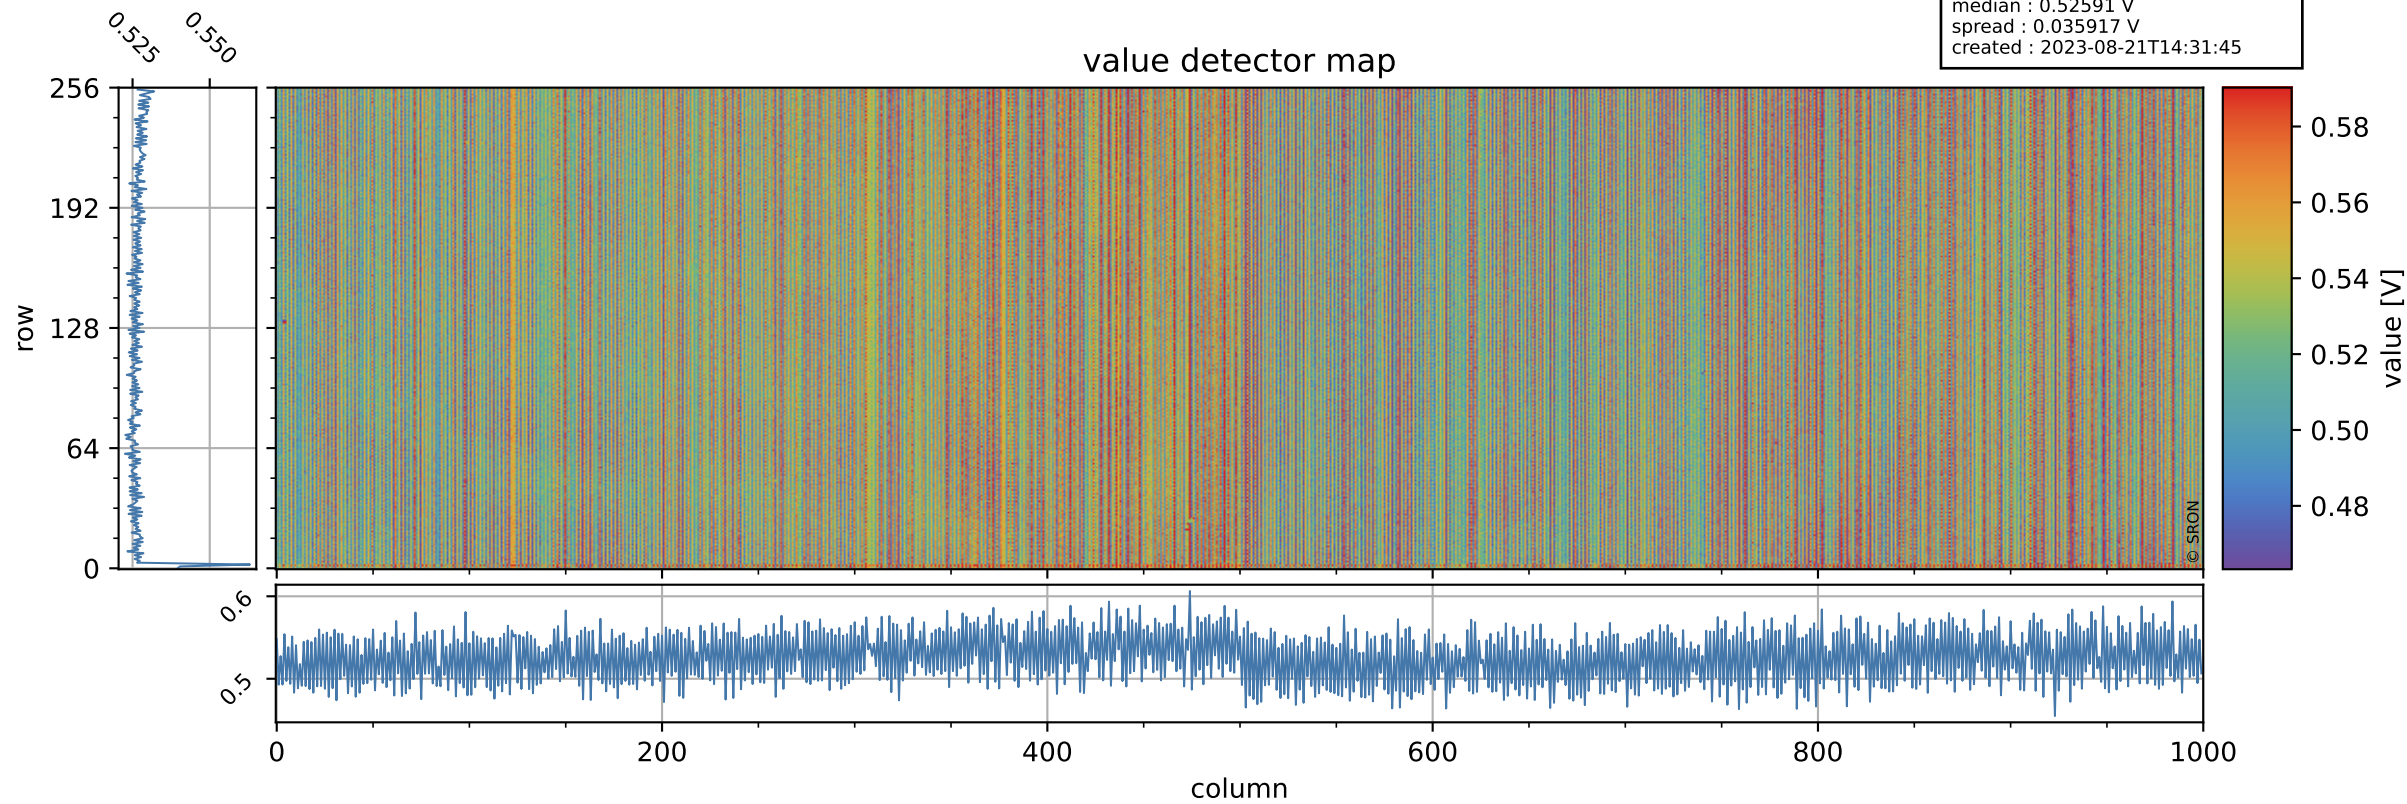

Tropomi SWIR offset (official)

orbits : 19 in [10222, 10267]
coverage : 2019-10-04 / 2019-10-07
median : 0.52591 V
spread : 0.035917 V
created : 2023-08-21T14:31:45

value detector map

Tropomi SWIR offset (official)

orbits : 19 in [10222, 10267]
coverage : 2019-10-04 / 2019-10-07
median : 28.119 μV
spread : 14.34 μV
created : 2023-08-21T14:31:45

Tropomi SWIR offset (official)

orbits : 19 in [10222, 10267]
coverage : 2019-10-04 / 2019-10-07
median : -0.10378 mV
spread : 0.3437 mV
created : 2023-08-21T14:31:46

value compared with SWIR offset CKD

Tropomi SWIR offset (official) ground-tracks of Sentinel-5P

orbits : 19 in [10222, 10267]
coverage : 2019-10-04 / 2019-10-07
created : 2023-08-21T14:31:46

Tropomi SWIR offset (official)

orbits : [2827, 10267]
coverage : 2018-04-30 / 2019-10-07
created : 2023-08-21T14:31:47

trend of detector median & temperatures