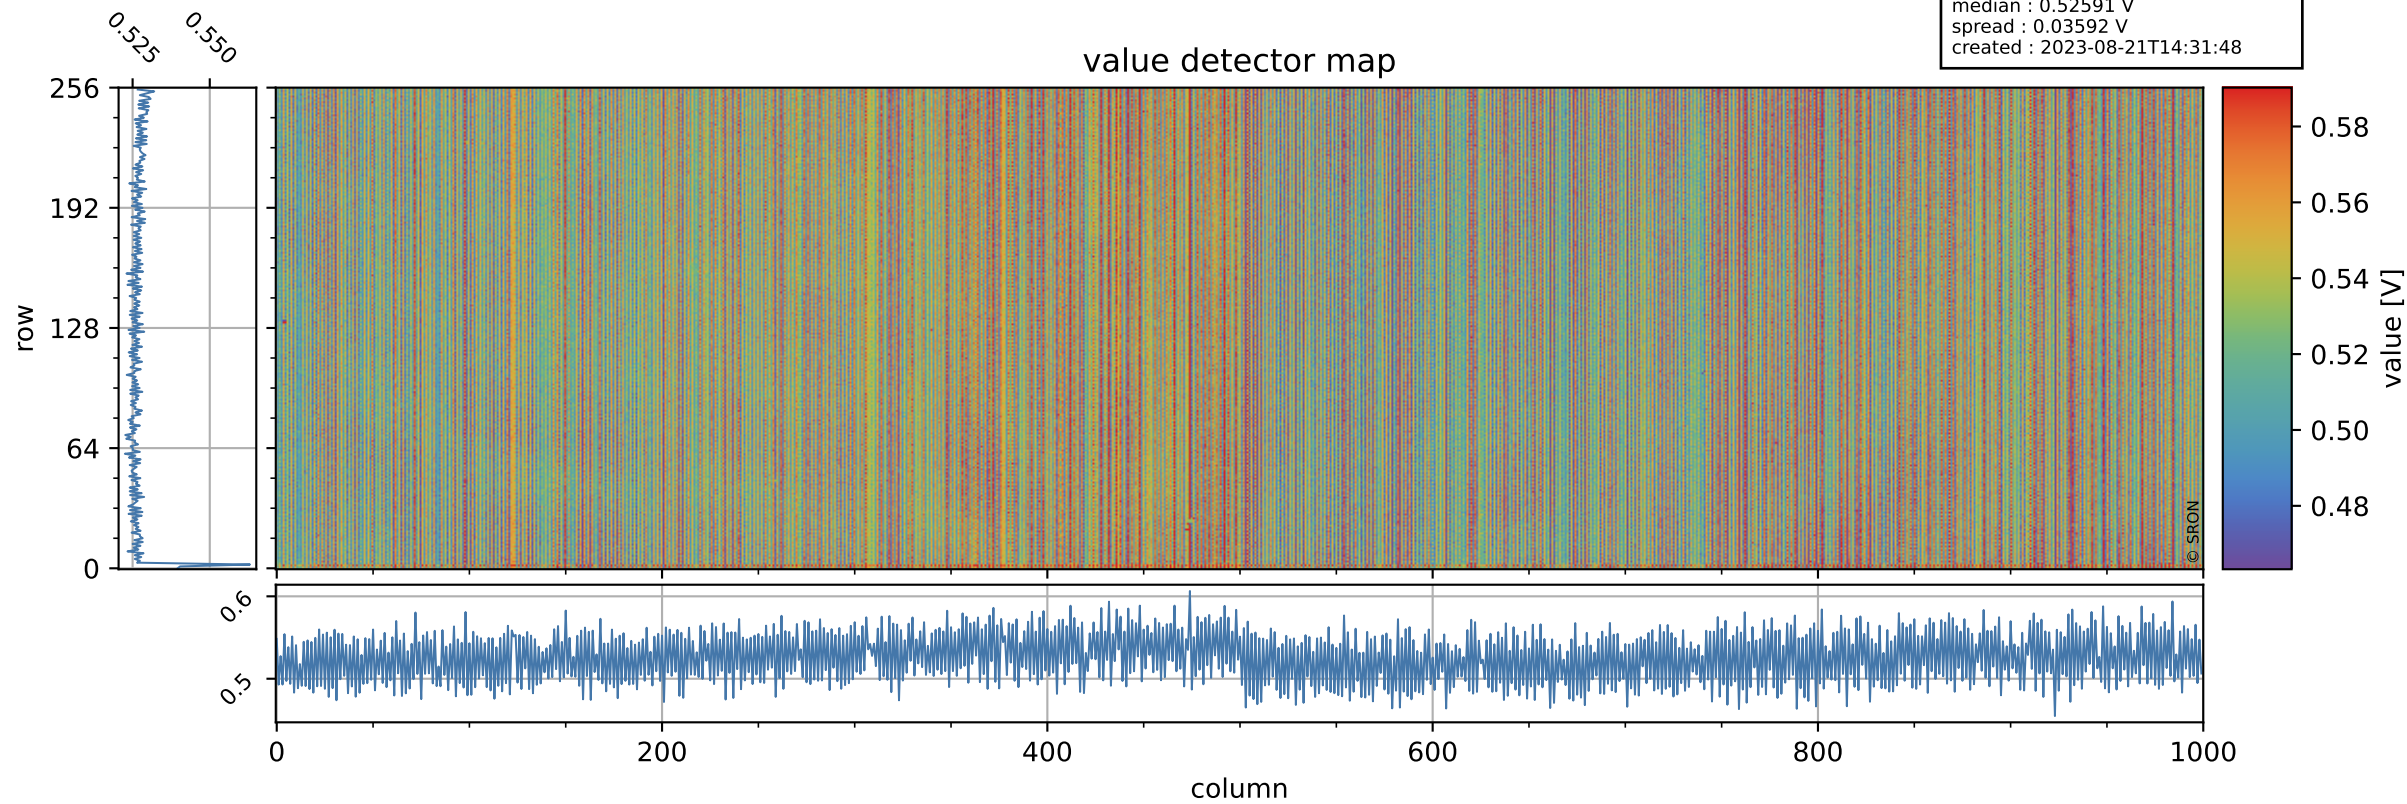

Tropomi SWIR offset (official)

orbits : 19 in [10237, 10282]
coverage : 2019-10-05 / 2019-10-08
median : 0.52591 V
spread : 0.03592 V
created : 2023-08-21T14:31:48

value detector map

Tropomi SWIR offset (official)

orbits : 19 in [10237, 10282]
coverage : 2019-10-05 / 2019-10-08
median : 28.2 μV
spread : 14.407 μV
created : 2023-08-21T14:31:48

Tropomi SWIR offset (official)

value compared with SWIR offset CKD

orbits : 19 in [10237, 10282]
coverage : 2019-10-05 / 2019-10-08
median : -0.10783 mV
spread : 0.34688 mV
created : 2023-08-21T14:31:49

Tropomi SWIR offset (official) ground-tracks of Sentinel-5P

orbits : 19 in [10237, 10282]
coverage : 2019-10-05 / 2019-10-08
created : 2023-08-21T14:31:49