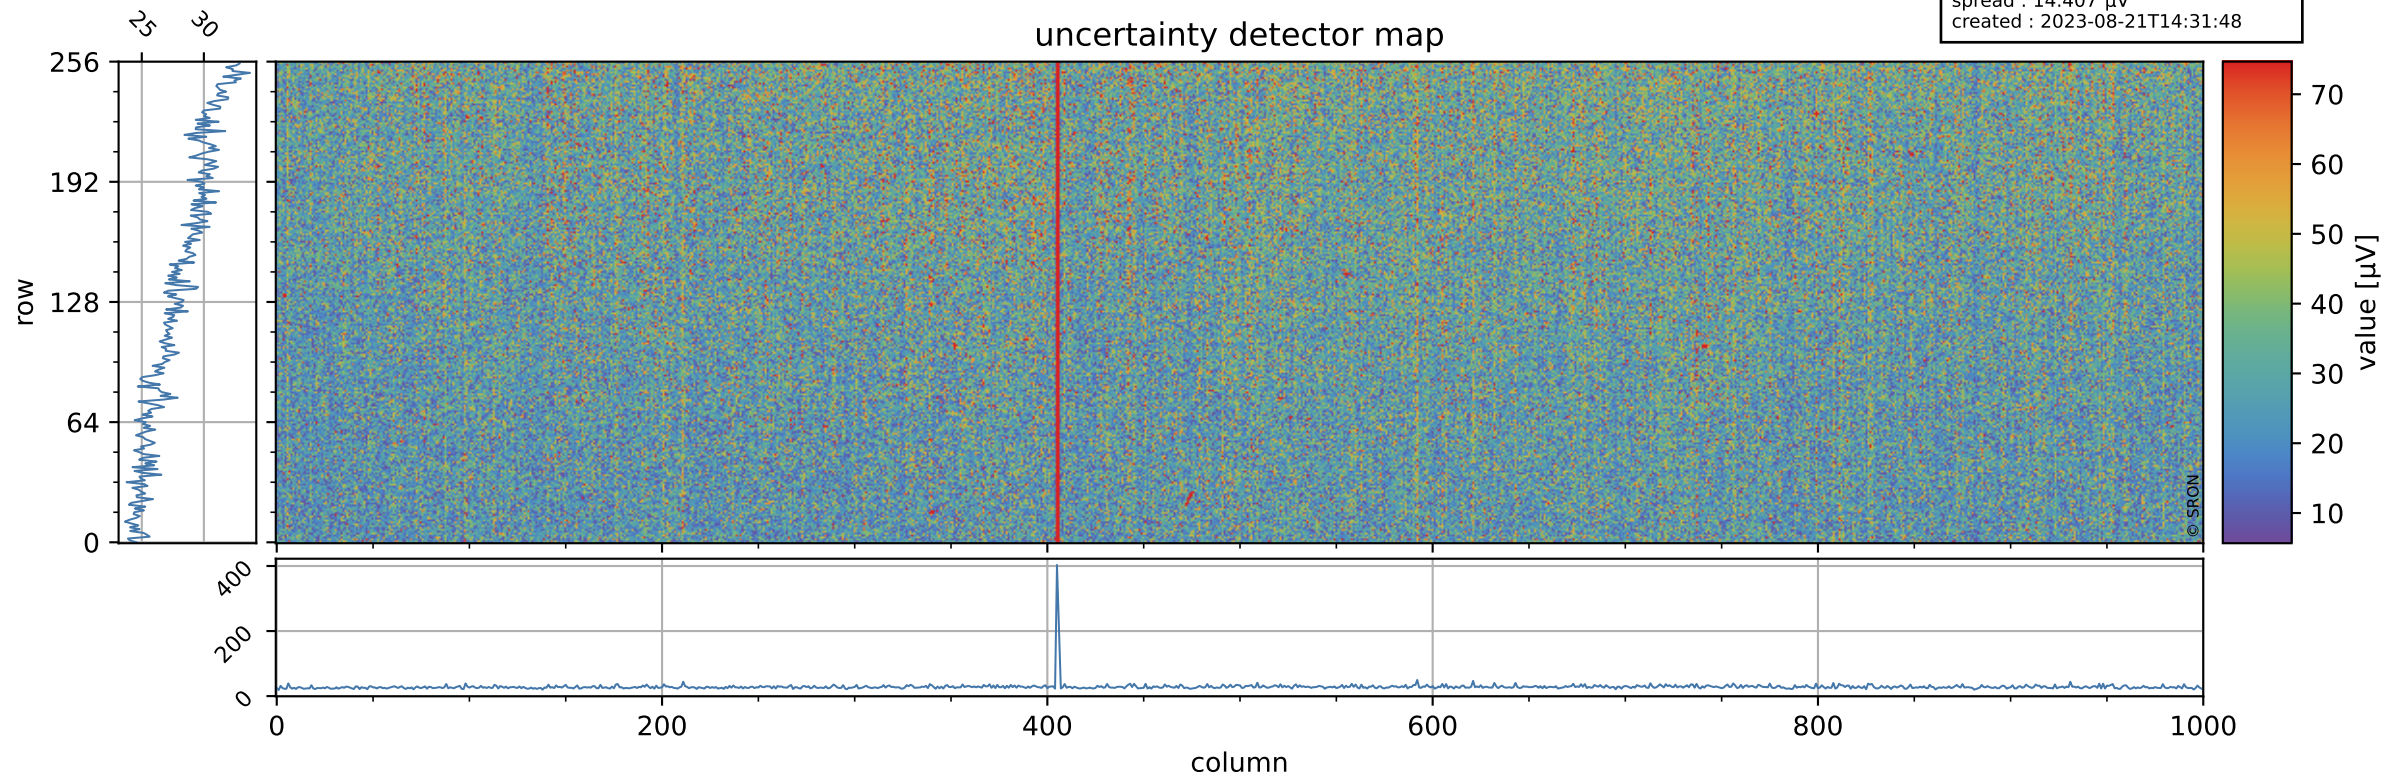

Tropomi SWIR offset (official)

orbits : 19 in [10237, 10282]
coverage : 2019-10-05 / 2019-10-08
median : 0.52591 V
spread : 0.03592 V
created : 2023-08-21T14:31:48

value detector map

Tropomi SWIR offset (official)

orbits : 19 in [10237, 10282]
coverage : 2019-10-05 / 2019-10-08
median : 28.2 μV
spread : 14.407 μV
created : 2023-08-21T14:31:48

Tropomi SWIR offset (official)

value compared with SWIR offset CKD

orbits : 19 in [10237, 10282]
coverage : 2019-10-05 / 2019-10-08
median : -0.10783 mV
spread : 0.34688 mV
created : 2023-08-21T14:31:49

Tropomi SWIR offset (official) ground-tracks of Sentinel-5P

orbits : 19 in [10237, 10282]
coverage : 2019-10-05 / 2019-10-08
created : 2023-08-21T14:31:49