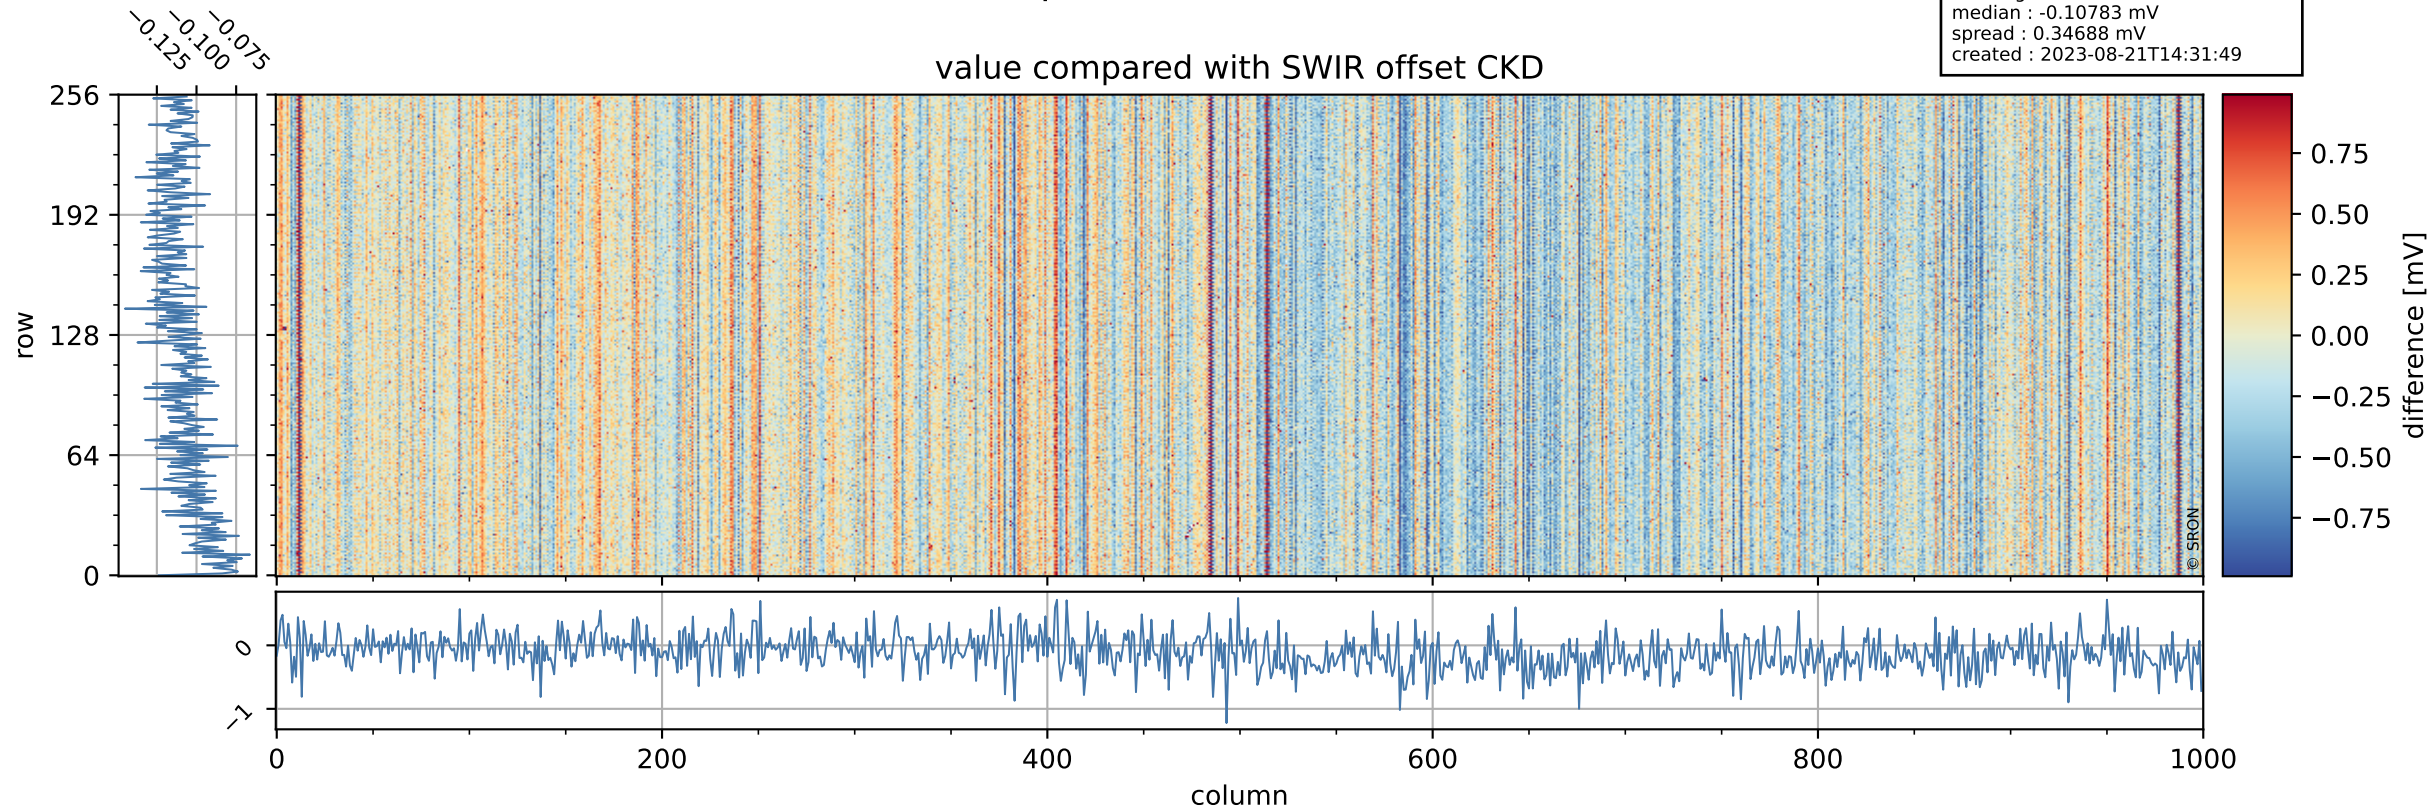

Tropomi SWIR offset (official)

orbits : 19 in [10237, 10282]
coverage : 2019-10-05 / 2019-10-08
median : 0.52591 V
spread : 0.03592 V
created : 2023-08-21T14:31:48

value detector map

Tropomi SWIR offset (official)

orbits : 19 in [10237, 10282]
coverage : 2019-10-05 / 2019-10-08
median : 28.2 μV
spread : 14.407 μV
created : 2023-08-21T14:31:48

Tropomi SWIR offset (official)

value compared with SWIR offset CKD

orbits : 19 in [10237, 10282]
coverage : 2019-10-05 / 2019-10-08
median : -0.10783 mV
spread : 0.34688 mV
created : 2023-08-21T14:31:49

Tropomi SWIR offset (official) ground-tracks of Sentinel-5P

orbits : 19 in [10237, 10282]
coverage : 2019-10-05 / 2019-10-08
created : 2023-08-21T14:31:49