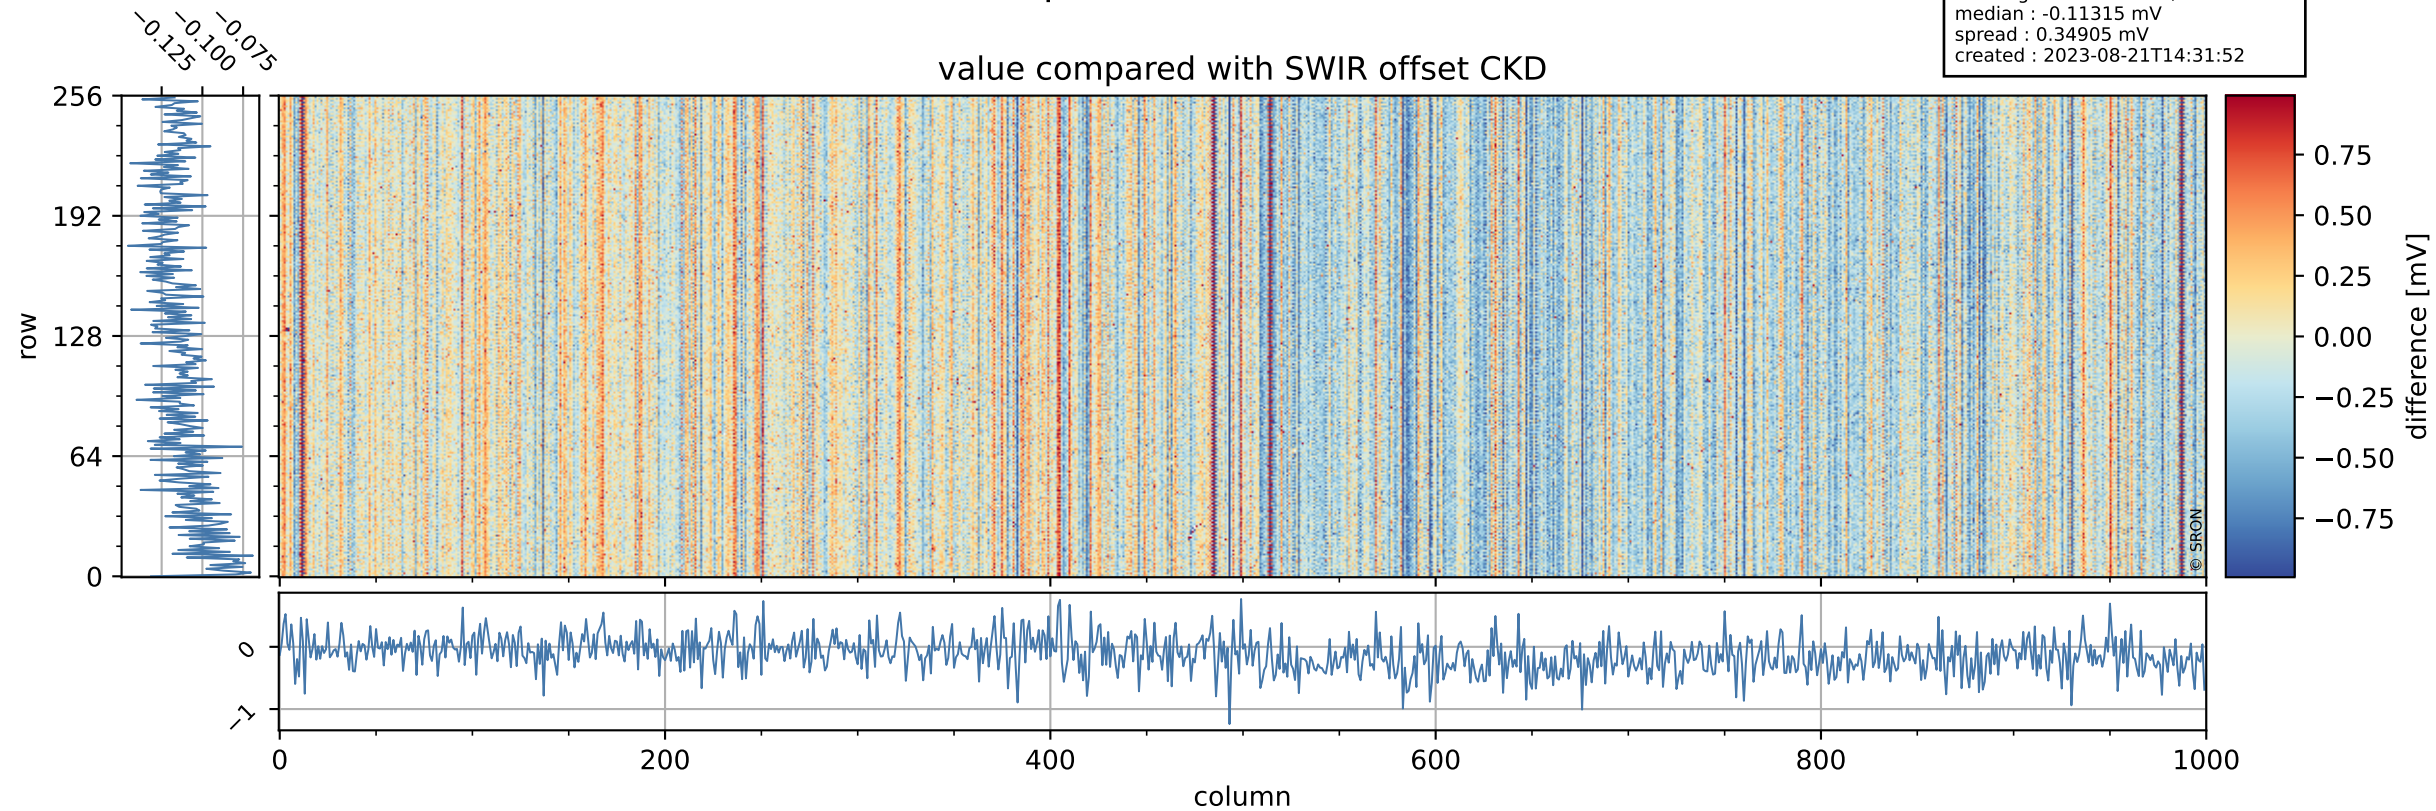

## value detector map

# Tropomi SWIR offset (official)

orbits : 20 in [10252, 10297]  
coverage : 2019-10-06 / 2019-10-09  
median : 27.365  $\mu\text{V}$   
spread : 14.006  $\mu\text{V}$   
created : 2023-08-21T14:31:52

# Tropomi SWIR offset (official) ground-tracks of Sentinel-5P

orbits : 20 in [10252, 10297]  
coverage : 2019-10-06 / 2019-10-09  
created : 2023-08-21T14:31:53

# Tropomi SWIR offset (official)

orbits : [2827, 10297]  
coverage : 2018-04-30 / 2019-10-09  
created : 2023-08-21T14:31:53