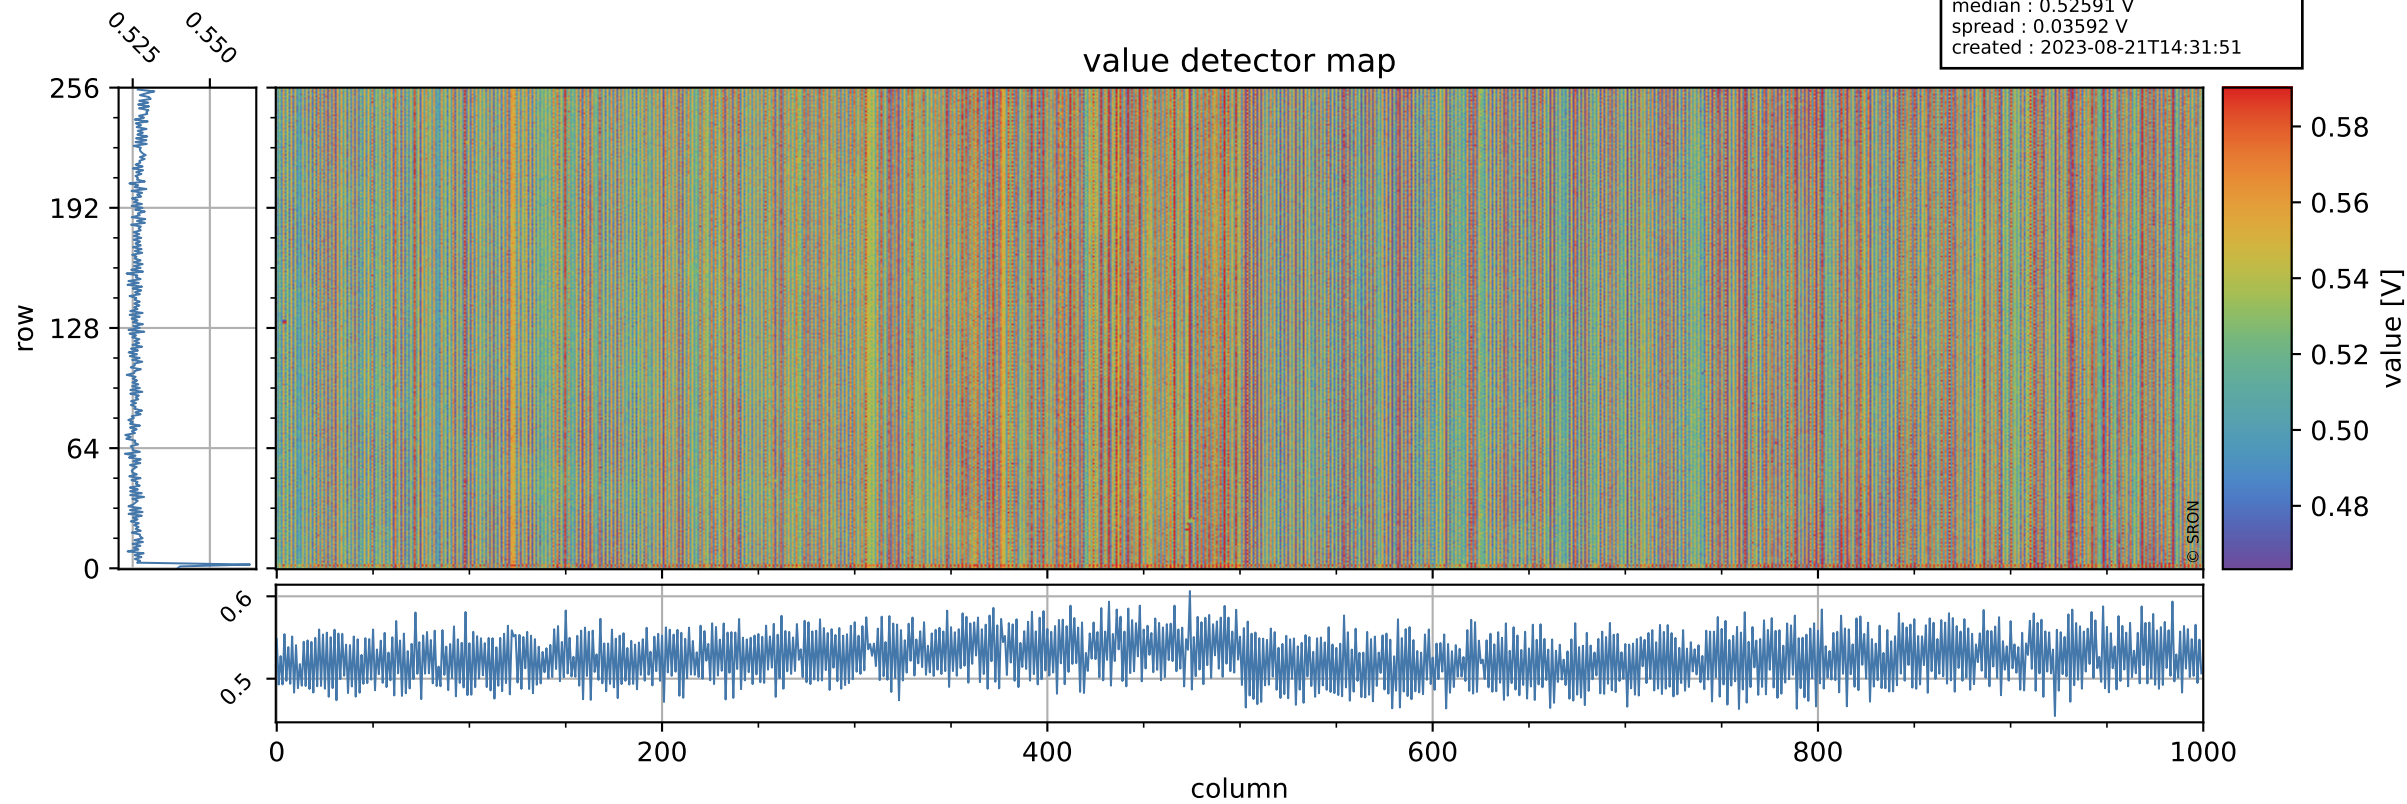

# Tropomi SWIR offset (official)

orbits : 20 in [10252, 10297]  
coverage : 2019-10-06 / 2019-10-09  
median : 0.52591 V  
spread : 0.03592 V  
created : 2023-08-21T14:31:51

## value detector map

# Tropomi SWIR offset (official)

orbits : 20 in [10252, 10297]  
coverage : 2019-10-06 / 2019-10-09  
median : 27.365  $\mu\text{V}$   
spread : 14.006  $\mu\text{V}$   
created : 2023-08-21T14:31:52

# Tropomi SWIR offset (official) ground-tracks of Sentinel-5P

orbits : 20 in [10252, 10297]  
coverage : 2019-10-06 / 2019-10-09  
created : 2023-08-21T14:31:53