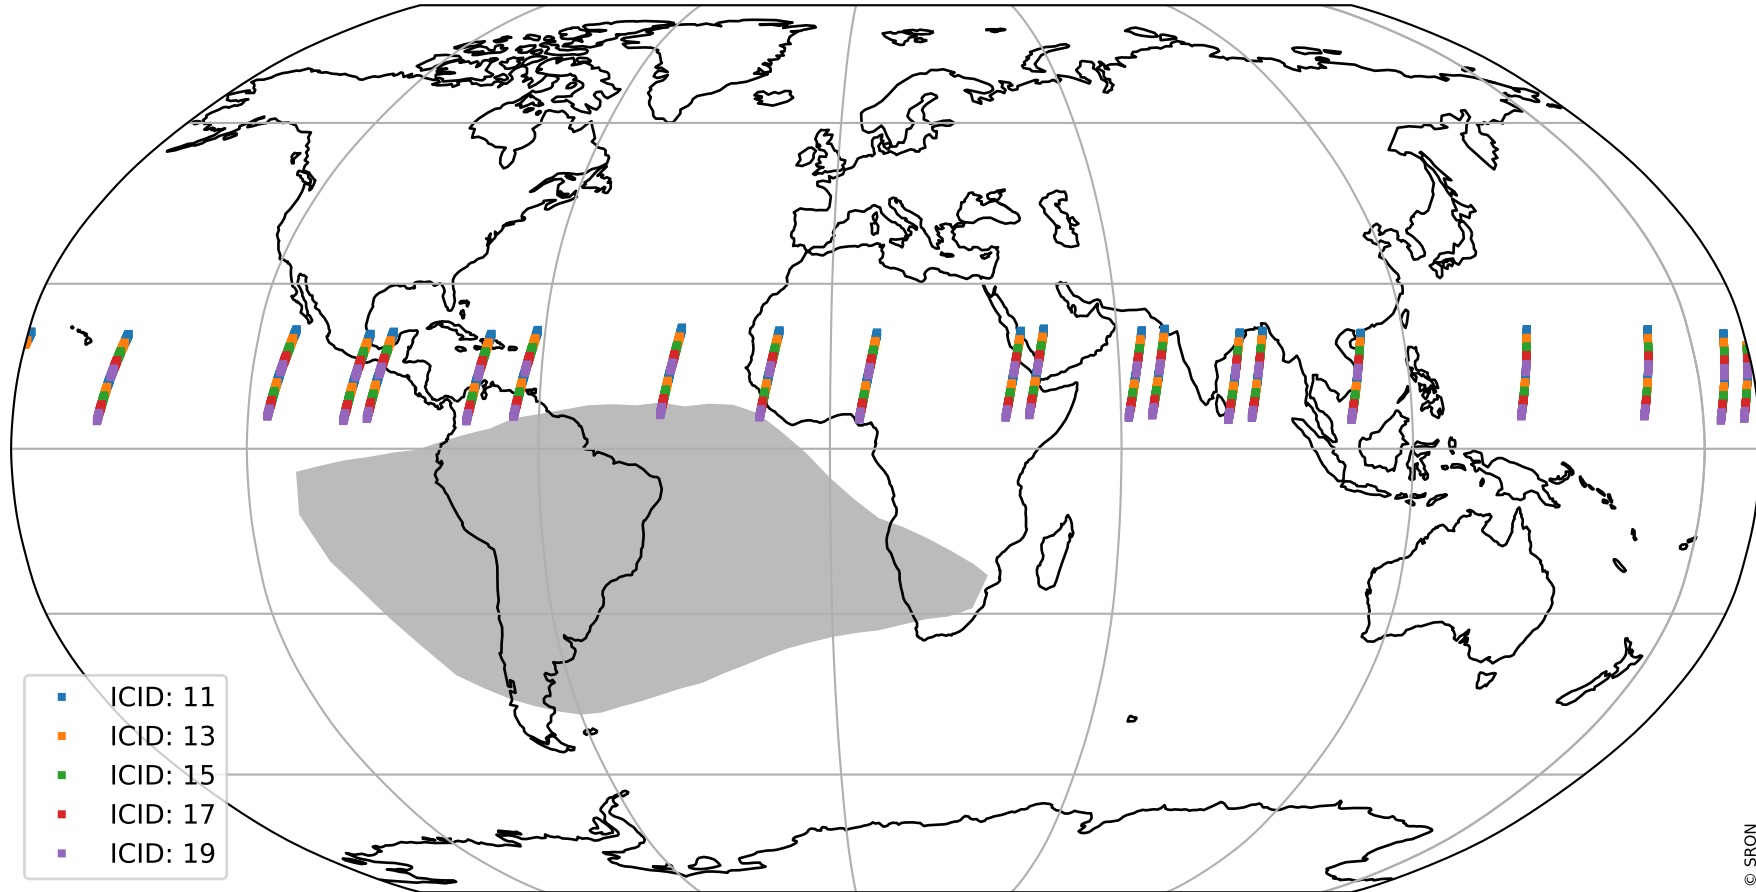

# Tropomi SWIR offset (official)

orbits : 20 in [10252, 10297]  
coverage : 2019-10-06 / 2019-10-09  
median : 27.365  $\mu\text{V}$   
spread : 14.006  $\mu\text{V}$   
created : 2023-08-21T14:31:52

# Tropomi SWIR offset (official)

value compared with SWIR offset CKD

orbits : 20 in [10252, 10297]  
coverage : 2019-10-06 / 2019-10-09  
median : -0.11315 mV  
spread : 0.34905 mV  
created : 2023-08-21T14:31:52

# Tropomi SWIR offset (official) ground-tracks of Sentinel-5P

orbits : 20 in [10252, 10297]  
coverage : 2019-10-06 / 2019-10-09  
created : 2023-08-21T14:31:53

# Tropomi SWIR offset (official)

orbits : [2827, 10297]  
coverage : 2018-04-30 / 2019-10-09  
created : 2023-08-21T14:31:53