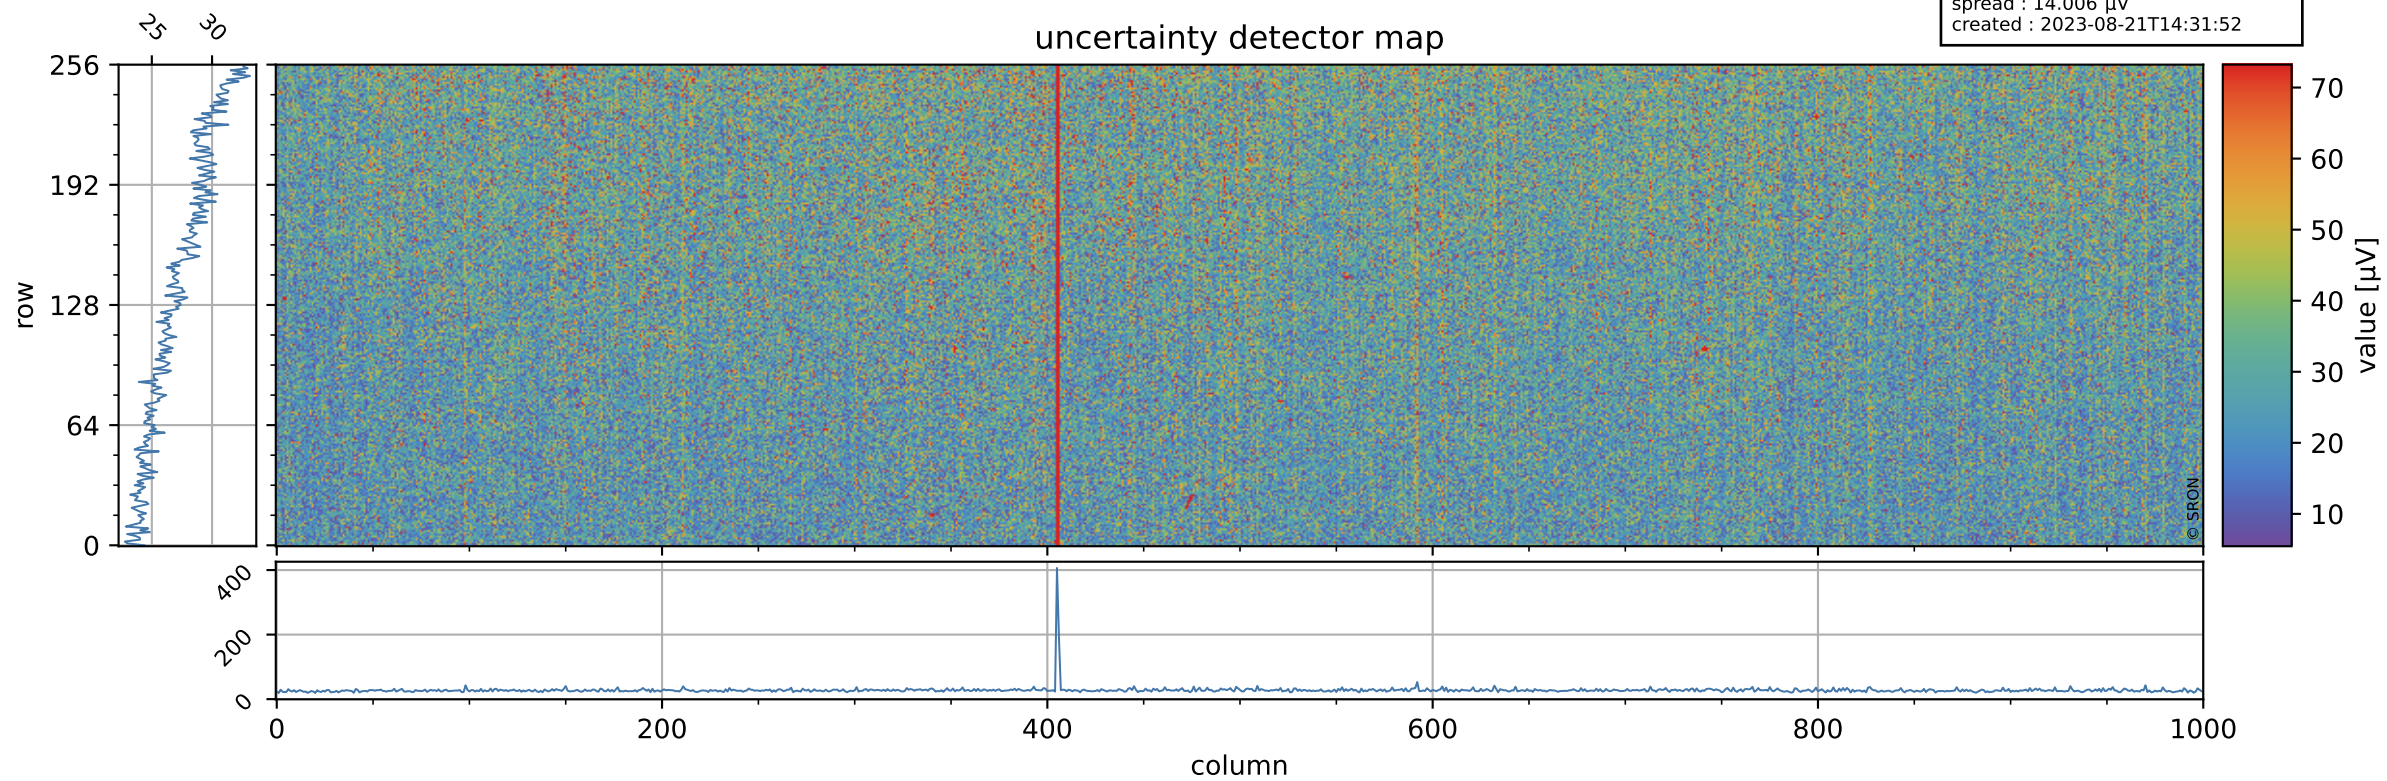

# Tropomi SWIR offset (official)

orbits : 20 in [10252, 10297]  
coverage : 2019-10-06 / 2019-10-09  
median : 0.52591 V  
spread : 0.03592 V  
created : 2023-08-21T14:31:51

## value detector map

# Tropomi SWIR offset (official)

orbits : 20 in [10252, 10297]  
coverage : 2019-10-06 / 2019-10-09  
median : 27.365  $\mu\text{V}$   
spread : 14.006  $\mu\text{V}$   
created : 2023-08-21T14:31:52

# Tropomi SWIR offset (official) ground-tracks of Sentinel-5P

orbits : 20 in [10252, 10297]  
coverage : 2019-10-06 / 2019-10-09  
created : 2023-08-21T14:31:53