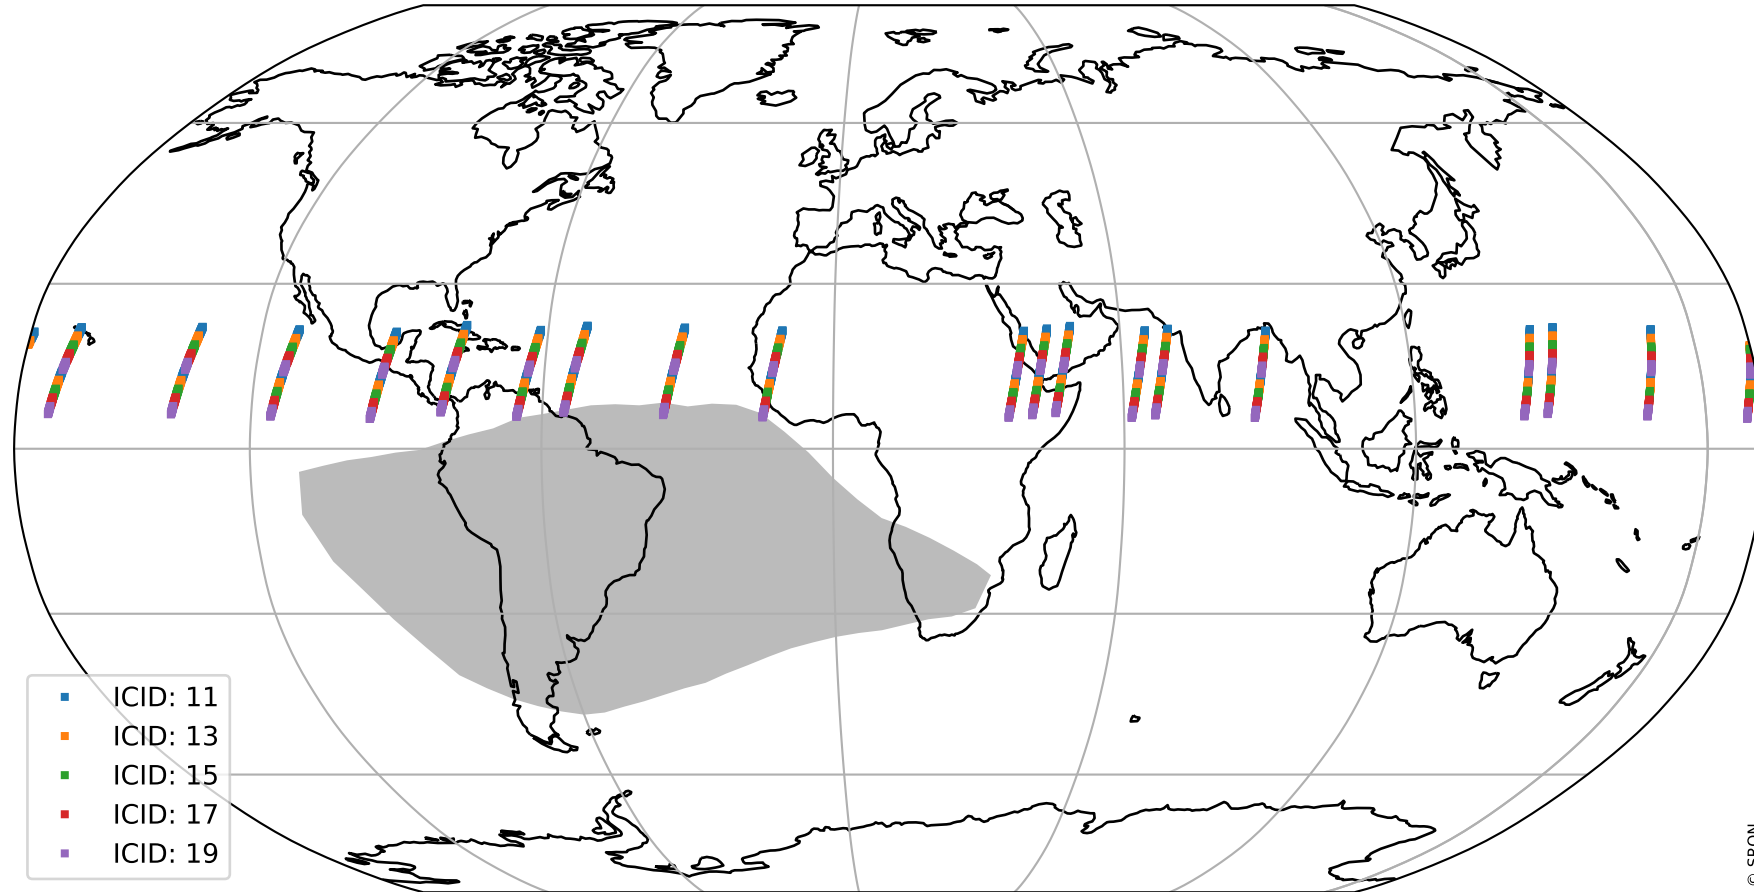

Tropomi SWIR offset (official)

orbits : 19 in [10267, 10312]
coverage : 2019-10-07 / 2019-10-10
median : 0.5259 V
spread : 0.035916 V
created : 2023-08-21T14:31:54

value detector map

Tropomi SWIR offset (official)

orbits : 19 in [10267, 10312]
coverage : 2019-10-07 / 2019-10-10
median : 27.702 μV
spread : 14.119 μV
created : 2023-08-21T14:31:55

Tropomi SWIR offset (official)

orbits : 19 in [10267, 10312]
coverage : 2019-10-07 / 2019-10-10
median : -0.12053 mV
spread : 0.34947 mV
created : 2023-08-21T14:31:55

value compared with SWIR offset CKD

Tropomi SWIR offset (official) ground-tracks of Sentinel-5P

orbits : 19 in [10267, 10312]
coverage : 2019-10-07 / 2019-10-10
created : 2023-08-21T14:31:56

Tropomi SWIR offset (official)

orbits : [2827, 10312]
coverage : 2018-04-30 / 2019-10-10
created : 2023-08-21T14:31:56

trend of detector median & temperatures