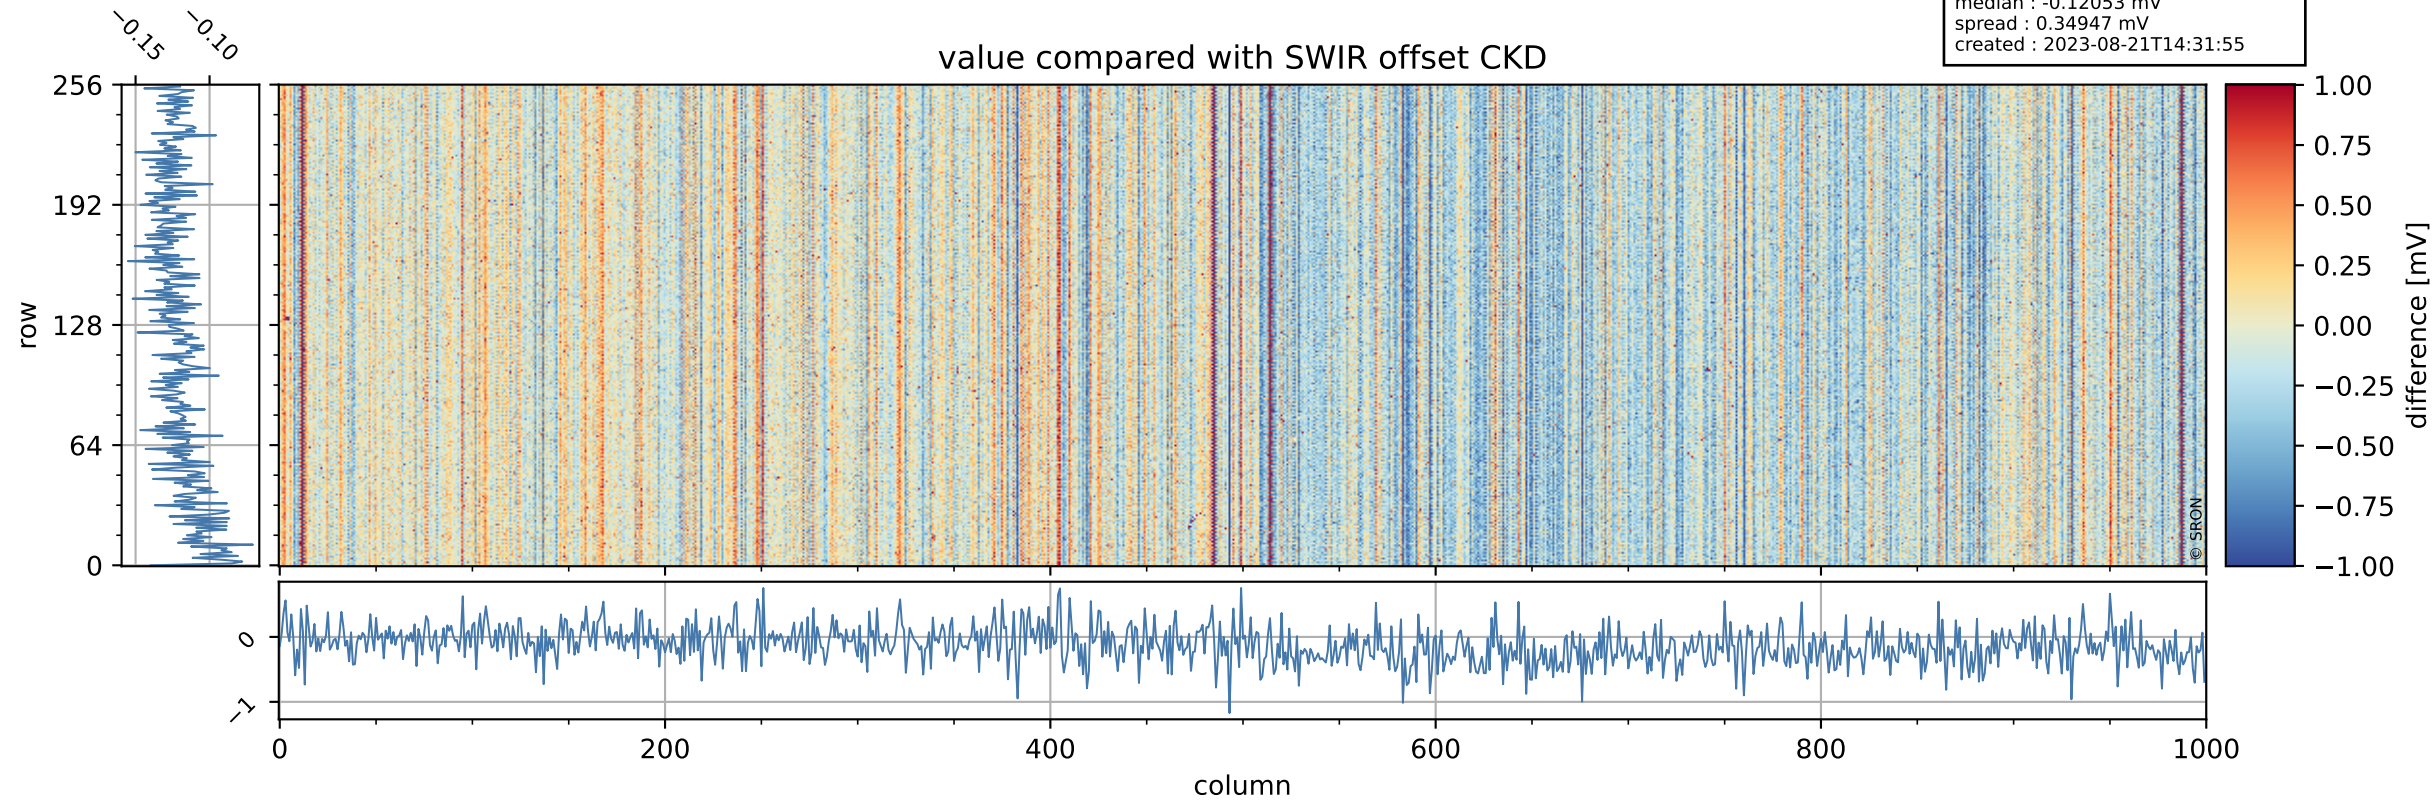

Tropomi SWIR offset (official)

orbits : 19 in [10267, 10312]
coverage : 2019-10-07 / 2019-10-10
median : 0.5259 V
spread : 0.035916 V
created : 2023-08-21T14:31:54

value detector map

Tropomi SWIR offset (official)

orbits : 19 in [10267, 10312]
coverage : 2019-10-07 / 2019-10-10
median : 27.702 μV
spread : 14.119 μV
created : 2023-08-21T14:31:55

Tropomi SWIR offset (official)

orbits : 19 in [10267, 10312]
coverage : 2019-10-07 / 2019-10-10
median : -0.12053 mV
spread : 0.34947 mV
created : 2023-08-21T14:31:55

value compared with SWIR offset CKD

Tropomi SWIR offset (official) ground-tracks of Sentinel-5P

orbits : 19 in [10267, 10312]
coverage : 2019-10-07 / 2019-10-10
created : 2023-08-21T14:31:56

Tropomi SWIR offset (official)

orbits : [2827, 10312]
coverage : 2018-04-30 / 2019-10-10
created : 2023-08-21T14:31:56

trend of detector median & temperatures