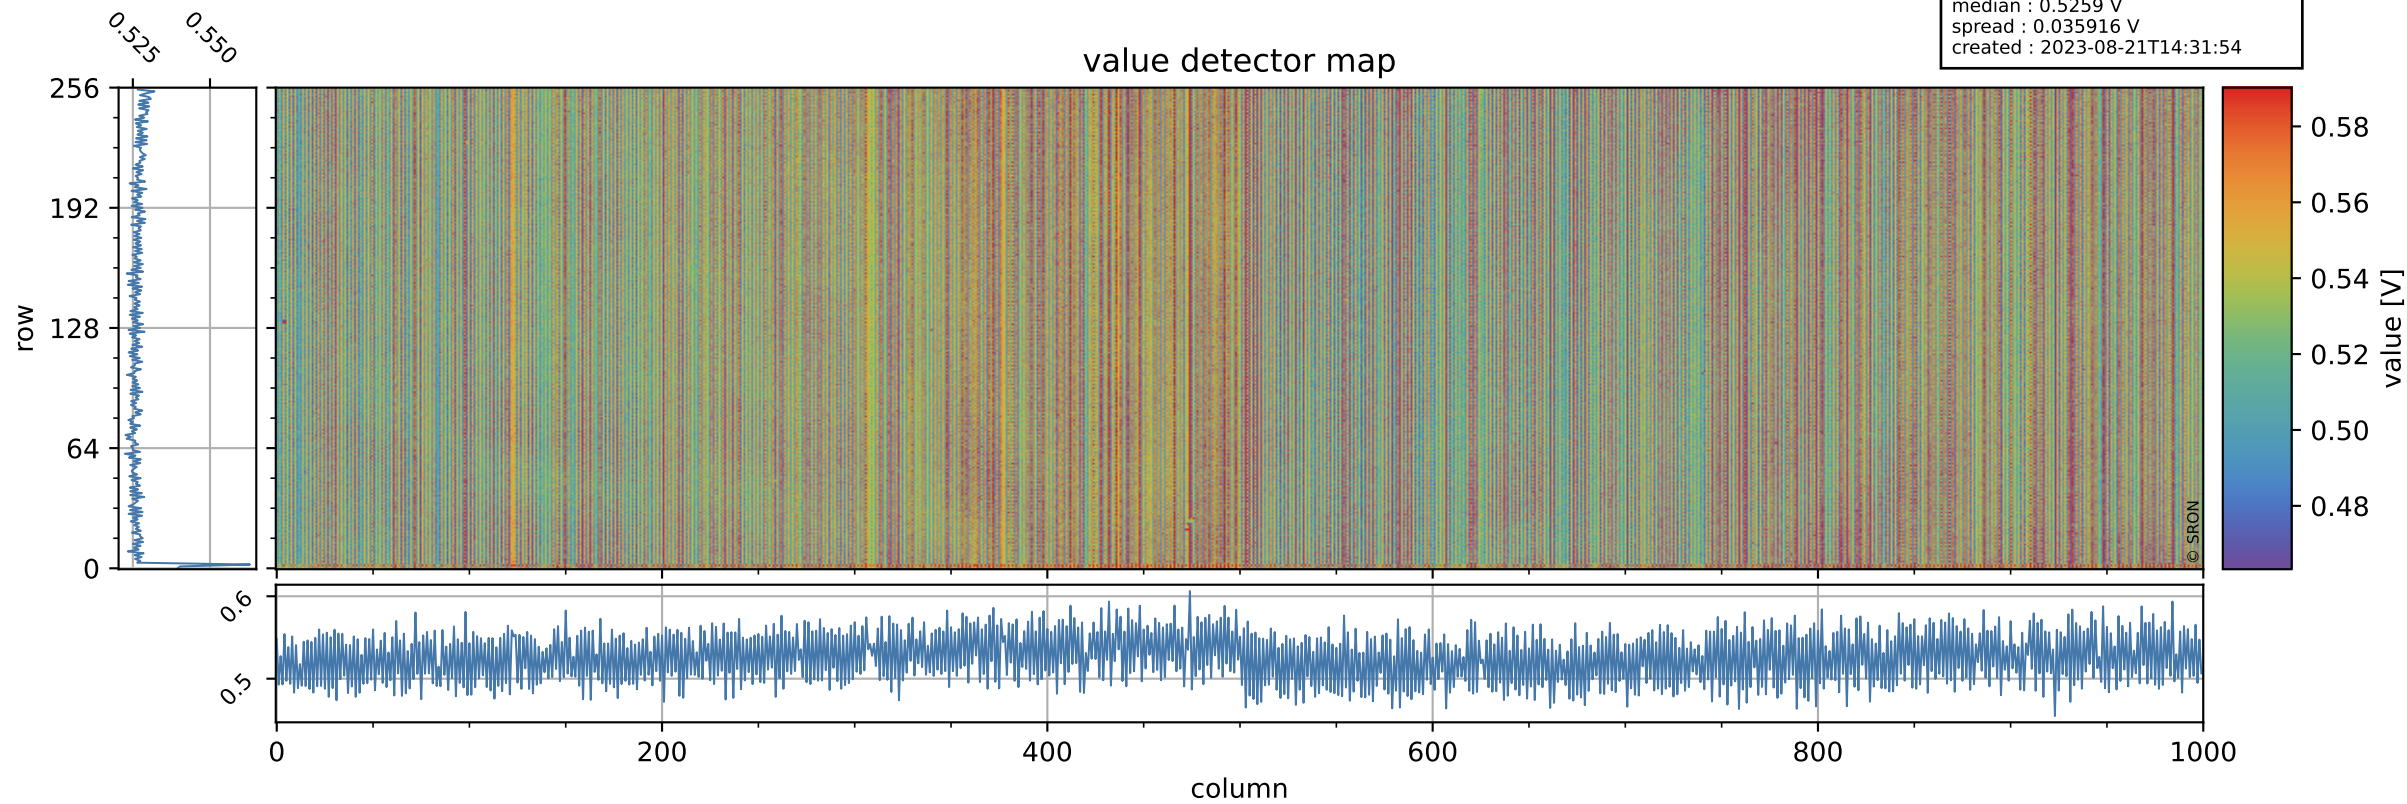

Tropomi SWIR offset (official)

orbits : 19 in [10267, 10312]
coverage : 2019-10-07 / 2019-10-10
median : 0.5259 V
spread : 0.035916 V
created : 2023-08-21T14:31:54

value detector map

Tropomi SWIR offset (official)

orbits : 19 in [10267, 10312]
coverage : 2019-10-07 / 2019-10-10
median : 27.702 μV
spread : 14.119 μV
created : 2023-08-21T14:31:55

Tropomi SWIR offset (official)

orbits : 19 in [10267, 10312]
coverage : 2019-10-07 / 2019-10-10
median : -0.12053 mV
spread : 0.34947 mV
created : 2023-08-21T14:31:55

value compared with SWIR offset CKD

Tropomi SWIR offset (official) ground-tracks of Sentinel-5P

orbits : 19 in [10267, 10312]
coverage : 2019-10-07 / 2019-10-10
created : 2023-08-21T14:31:56

Tropomi SWIR offset (official)

orbits : [2827, 10312]
coverage : 2018-04-30 / 2019-10-10
created : 2023-08-21T14:31:56

trend of detector median & temperatures