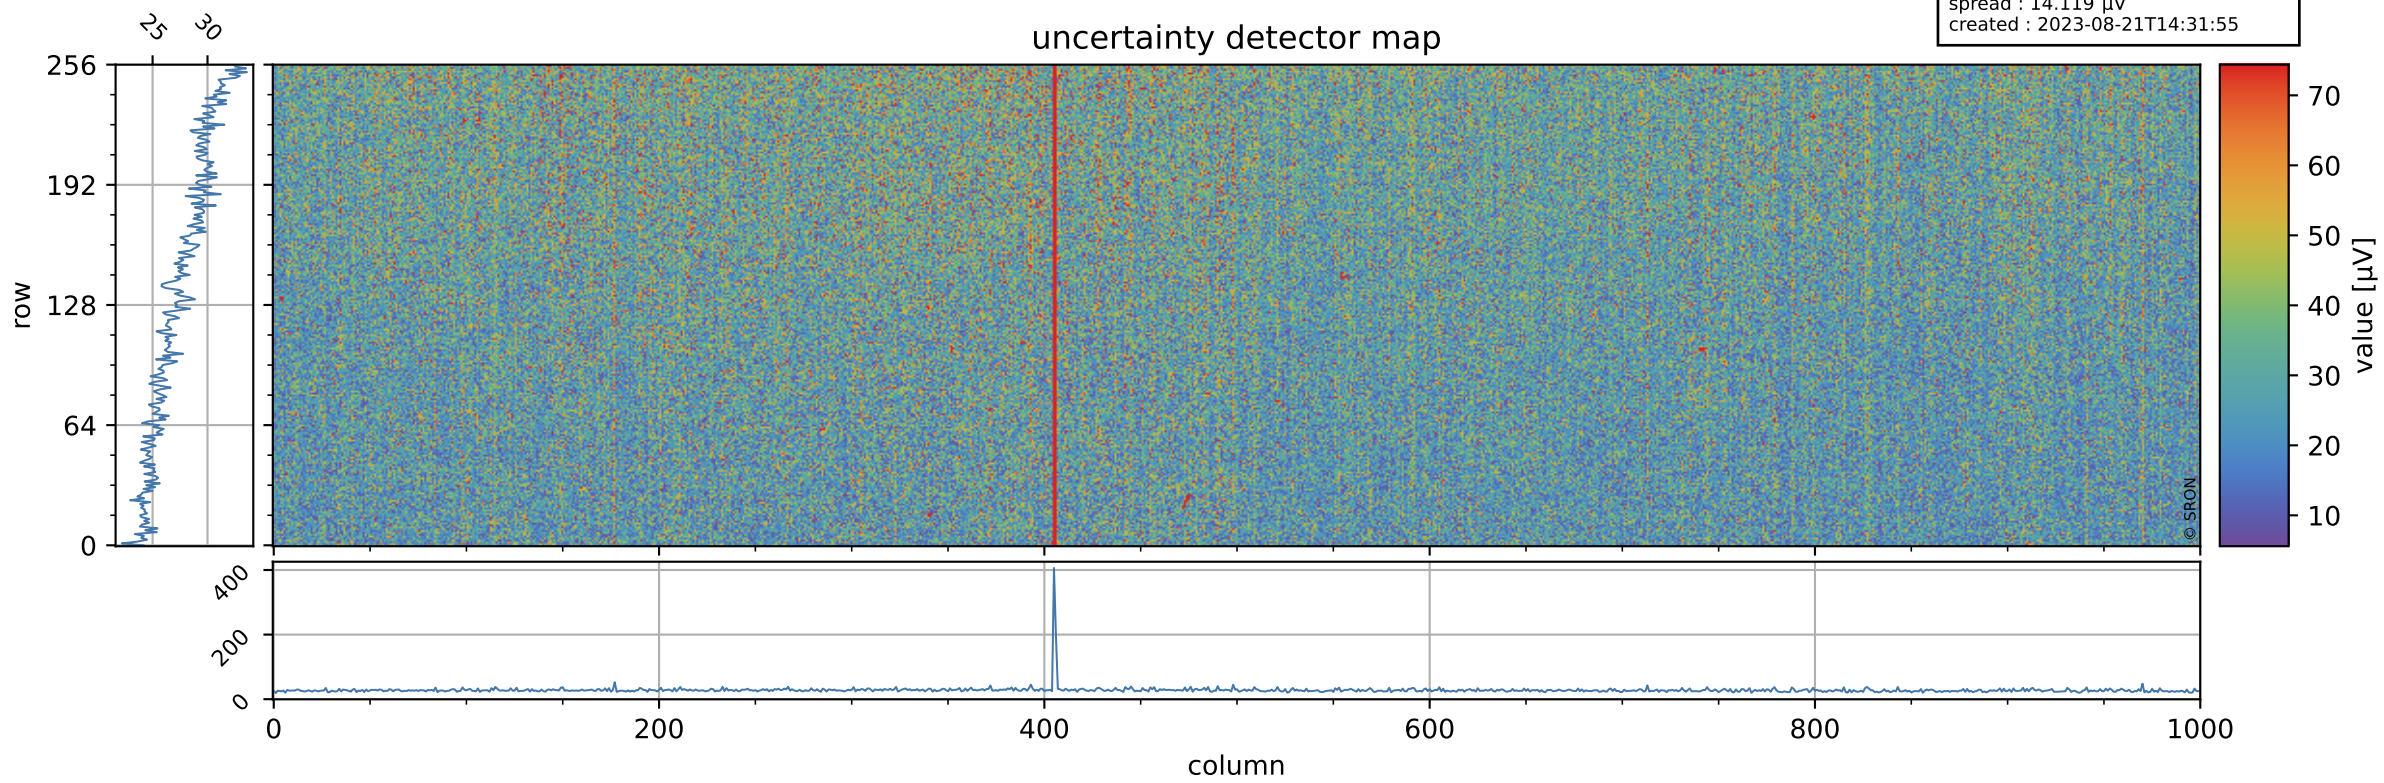

Tropomi SWIR offset (official)

orbits : 19 in [10267, 10312]
coverage : 2019-10-07 / 2019-10-10
median : 0.5259 V
spread : 0.035916 V
created : 2023-08-21T14:31:54

value detector map

Tropomi SWIR offset (official)

orbits : 19 in [10267, 10312]
coverage : 2019-10-07 / 2019-10-10
median : 27.702 μV
spread : 14.119 μV
created : 2023-08-21T14:31:55

Tropomi SWIR offset (official)

orbits : 19 in [10267, 10312]
coverage : 2019-10-07 / 2019-10-10
median : -0.12053 mV
spread : 0.34947 mV
created : 2023-08-21T14:31:55

value compared with SWIR offset CKD

Tropomi SWIR offset (official) ground-tracks of Sentinel-5P

orbits : 19 in [10267, 10312]
coverage : 2019-10-07 / 2019-10-10
created : 2023-08-21T14:31:56

Tropomi SWIR offset (official)

orbits : [2827, 10312]
coverage : 2018-04-30 / 2019-10-10
created : 2023-08-21T14:31:56

trend of detector median & temperatures