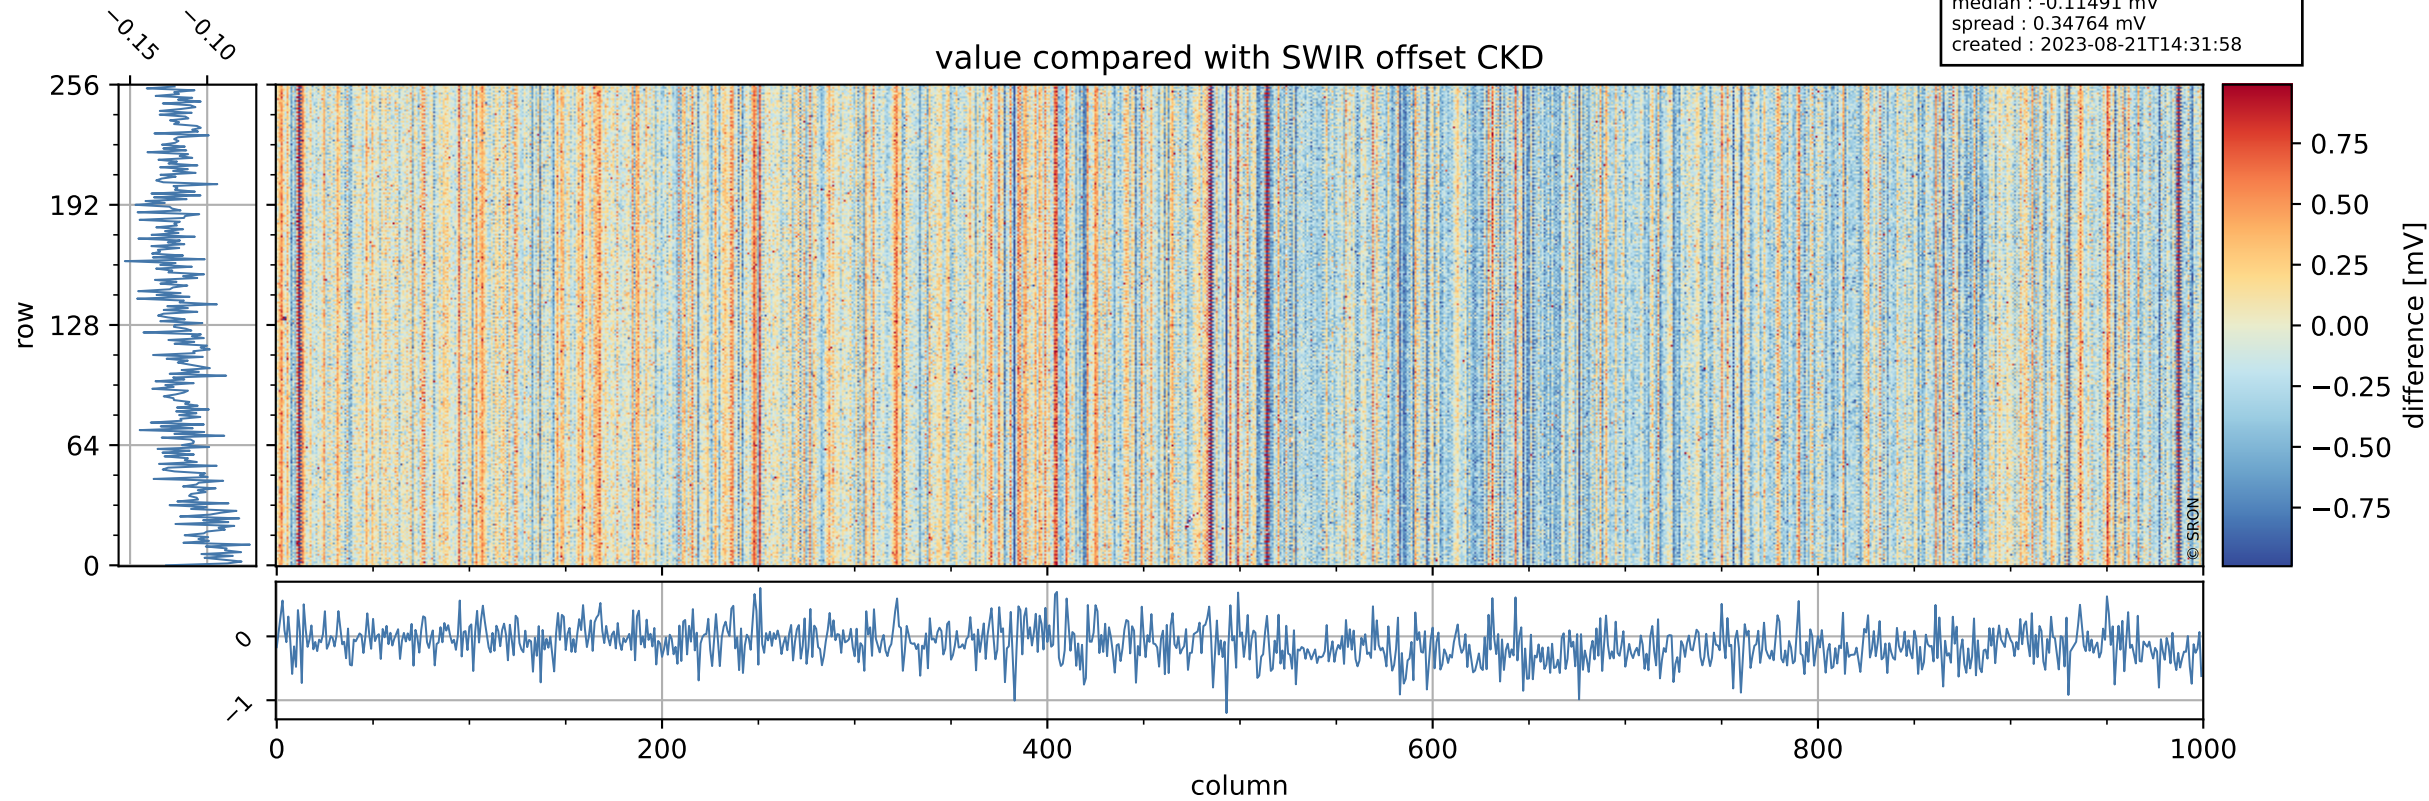

Tropomi SWIR offset (official)

orbits : 20 in [10282, 10327]
coverage : 2019-10-08 / 2019-10-11
median : 0.52591 V
spread : 0.035914 V
created : 2023-08-21T14:31:58

value detector map

Tropomi SWIR offset (official)

orbits : 20 in [10282, 10327]
coverage : 2019-10-08 / 2019-10-11
median : 27.181 μV
spread : 13.883 μV
created : 2023-08-21T14:31:58

Tropomi SWIR offset (official)

orbits : 20 in [10282, 10327]
coverage : 2019-10-08 / 2019-10-11
median : -0.11491 mV
spread : 0.34764 mV
created : 2023-08-21T14:31:58

value compared with SWIR offset CKD

Tropomi SWIR offset (official) ground-tracks of Sentinel-5P

orbits : 20 in [10282, 10327]
coverage : 2019-10-08 / 2019-10-11
created : 2023-08-21T14:31:58

Tropomi SWIR offset (official)

orbits : [2827, 10327]
coverage : 2018-04-30 / 2019-10-11
created : 2023-08-21T14:31:59

trend of detector median & temperatures