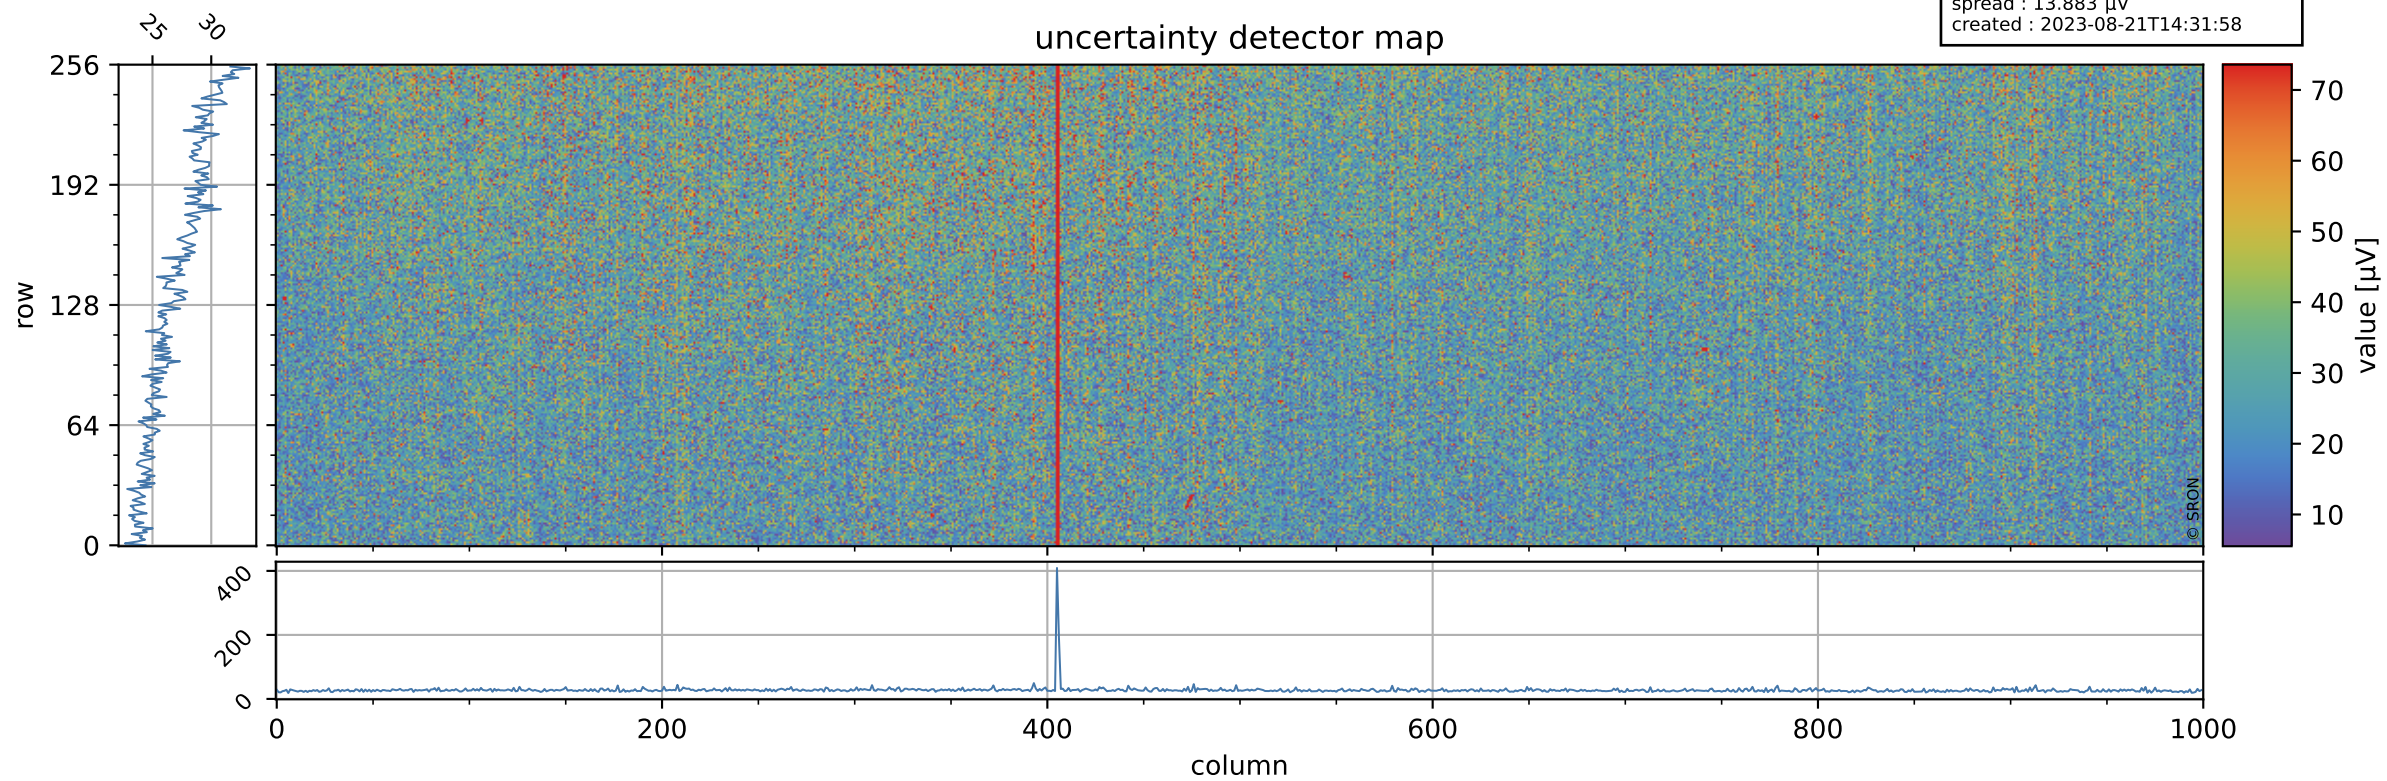

Tropomi SWIR offset (official)

orbits : 20 in [10282, 10327]
coverage : 2019-10-08 / 2019-10-11
median : 0.52591 V
spread : 0.035914 V
created : 2023-08-21T14:31:58

value detector map

Tropomi SWIR offset (official)

orbits : 20 in [10282, 10327]
coverage : 2019-10-08 / 2019-10-11
median : 27.181 μV
spread : 13.883 μV
created : 2023-08-21T14:31:58

Tropomi SWIR offset (official)

orbits : 20 in [10282, 10327]
coverage : 2019-10-08 / 2019-10-11
median : -0.11491 mV
spread : 0.34764 mV
created : 2023-08-21T14:31:58

value compared with SWIR offset CKD

Tropomi SWIR offset (official) ground-tracks of Sentinel-5P

orbits : 20 in [10282, 10327]
coverage : 2019-10-08 / 2019-10-11
created : 2023-08-21T14:31:58

Tropomi SWIR offset (official)

orbits : [2827, 10327]
coverage : 2018-04-30 / 2019-10-11
created : 2023-08-21T14:31:59

trend of detector median & temperatures