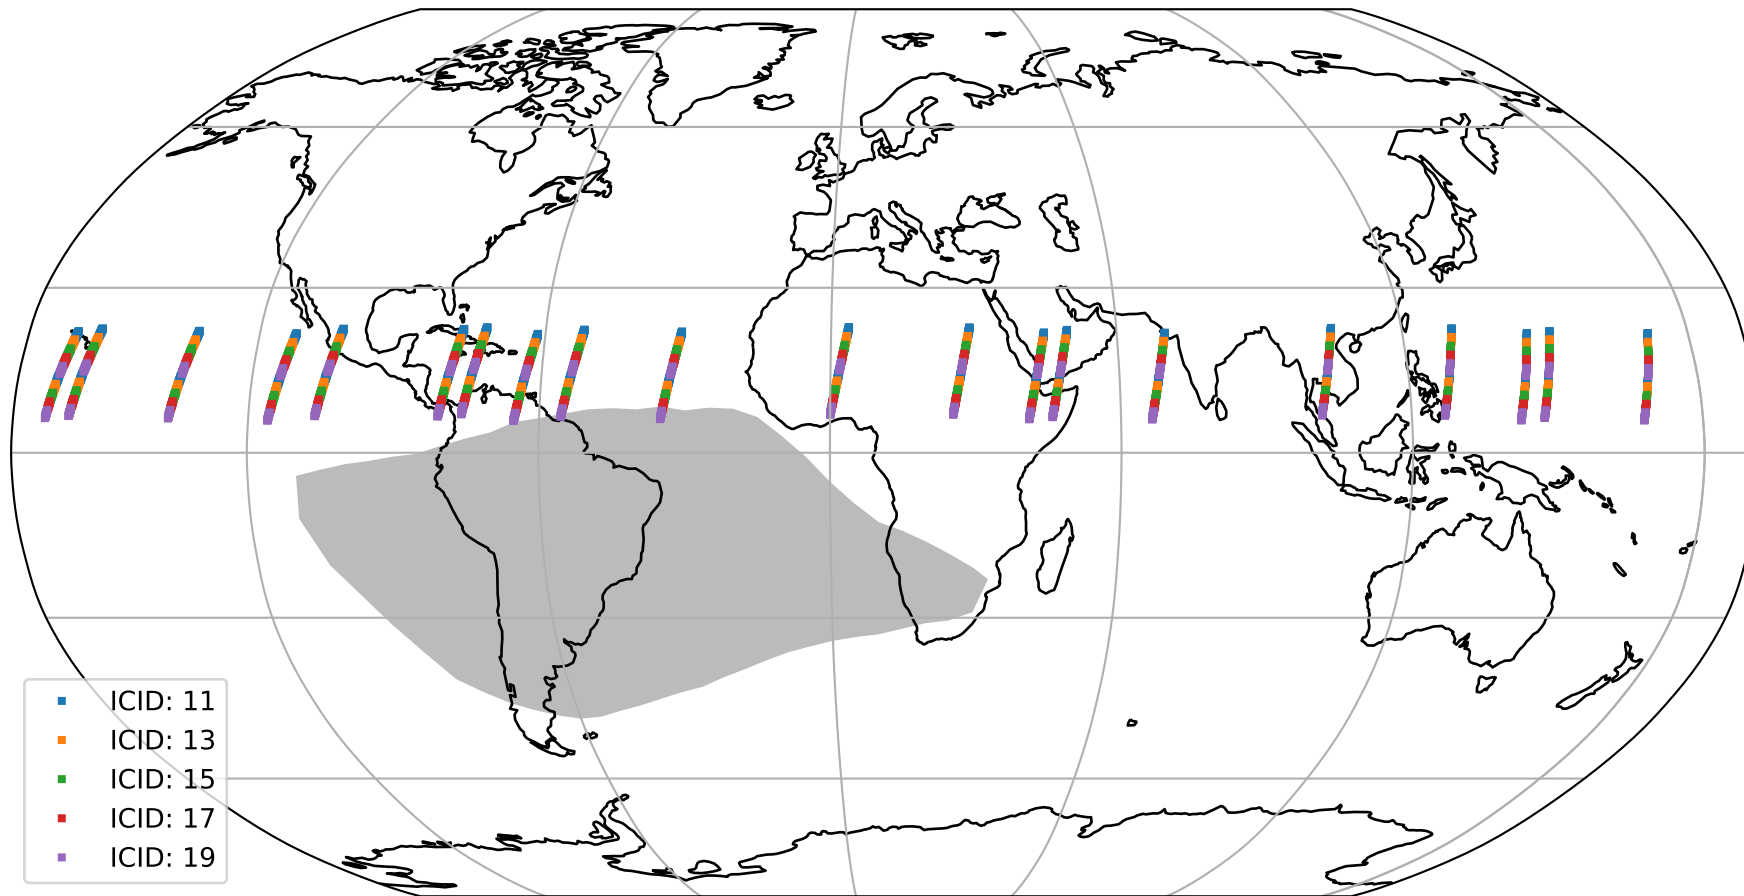

Tropomi SWIR offset (official)

orbits : 20 in [10282, 10327]
coverage : 2019-10-08 / 2019-10-11
median : 0.52591 V
spread : 0.035914 V
created : 2023-08-21T14:31:58

value detector map

Tropomi SWIR offset (official)

orbits : 20 in [10282, 10327]
coverage : 2019-10-08 / 2019-10-11
median : 27.181 μV
spread : 13.883 μV
created : 2023-08-21T14:31:58

Tropomi SWIR offset (official)

orbits : 20 in [10282, 10327]
coverage : 2019-10-08 / 2019-10-11
median : -0.11491 mV
spread : 0.34764 mV
created : 2023-08-21T14:31:58

value compared with SWIR offset CKD

Tropomi SWIR offset (official) ground-tracks of Sentinel-5P

orbits : 20 in [10282, 10327]
coverage : 2019-10-08 / 2019-10-11
created : 2023-08-21T14:31:58

Tropomi SWIR offset (official)

orbits : [2827, 10327]
coverage : 2018-04-30 / 2019-10-11
created : 2023-08-21T14:31:59

trend of detector median & temperatures