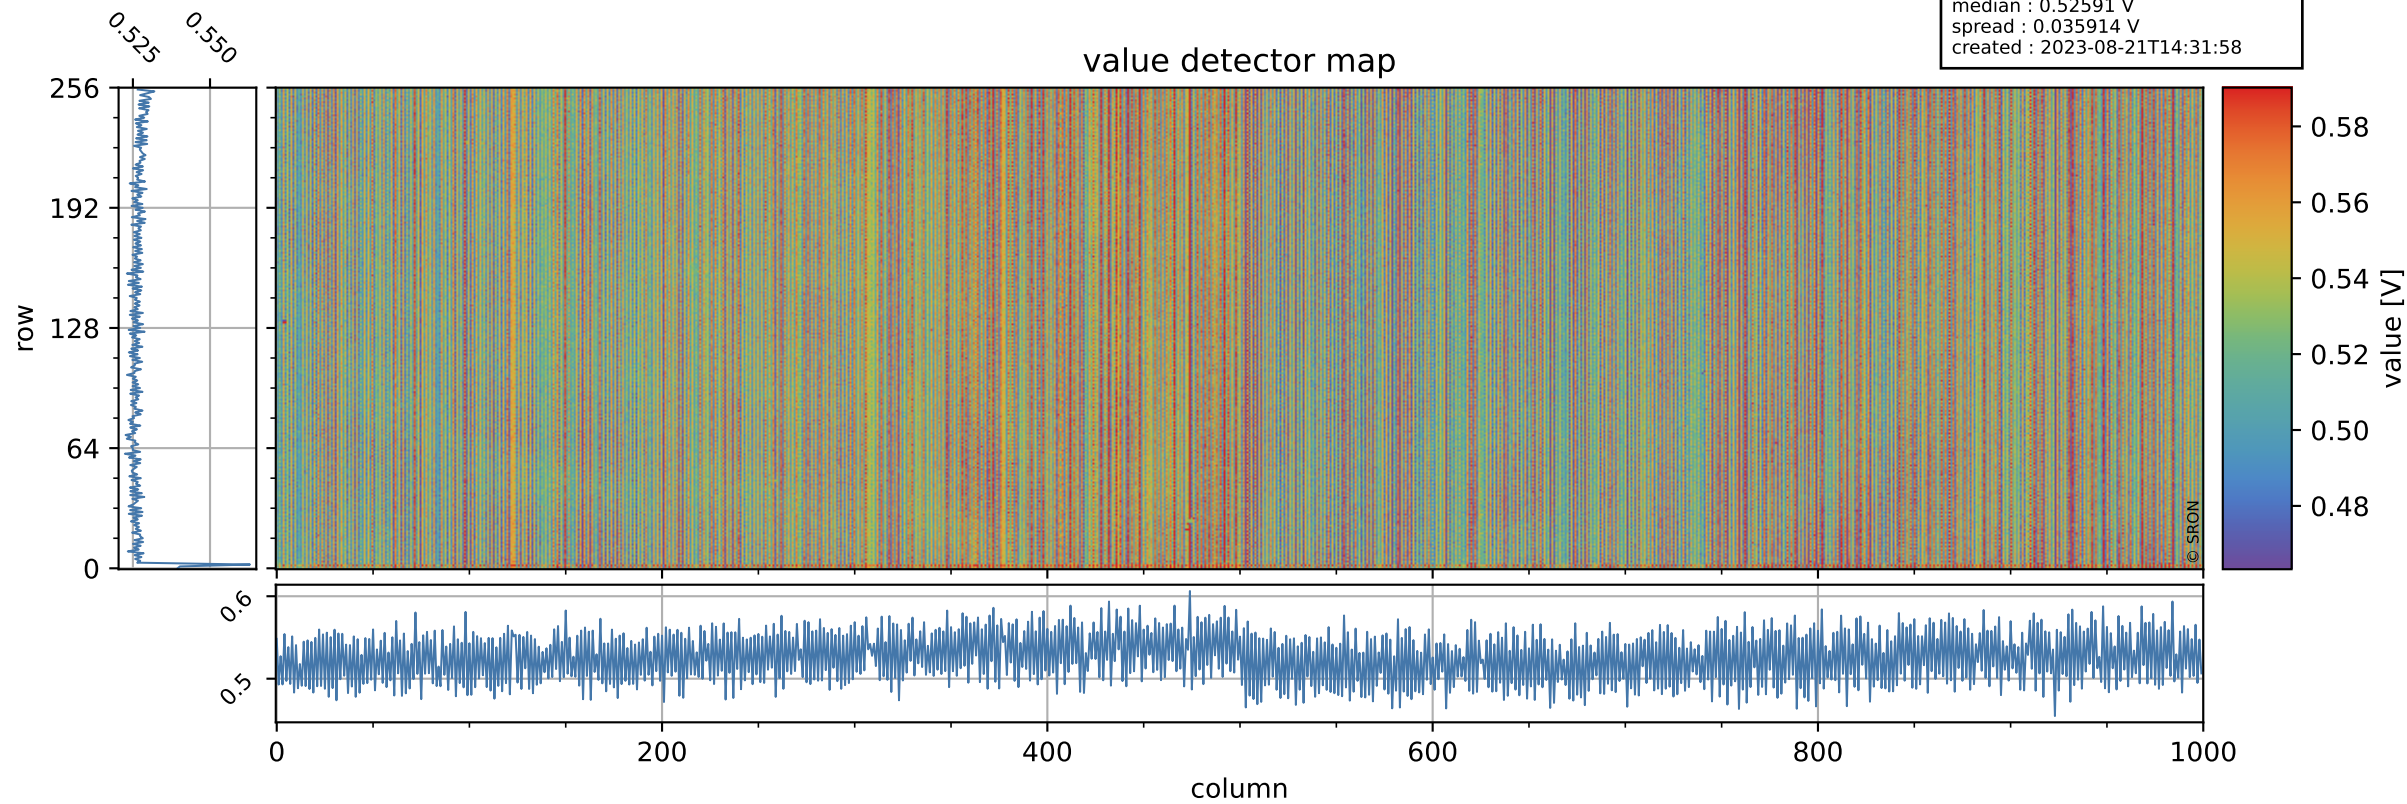

Tropomi SWIR offset (official)

orbits : 20 in [10282, 10327]
coverage : 2019-10-08 / 2019-10-11
median : 0.52591 V
spread : 0.035914 V
created : 2023-08-21T14:31:58

value detector map

Tropomi SWIR offset (official)

orbits : 20 in [10282, 10327]
coverage : 2019-10-08 / 2019-10-11
median : 27.181 μV
spread : 13.883 μV
created : 2023-08-21T14:31:58

Tropomi SWIR offset (official)

orbits : 20 in [10282, 10327]
coverage : 2019-10-08 / 2019-10-11
median : -0.11491 mV
spread : 0.34764 mV
created : 2023-08-21T14:31:58

value compared with SWIR offset CKD

Tropomi SWIR offset (official) ground-tracks of Sentinel-5P

orbits : 20 in [10282, 10327]
coverage : 2019-10-08 / 2019-10-11
created : 2023-08-21T14:31:58

Tropomi SWIR offset (official)

orbits : [2827, 10327]
coverage : 2018-04-30 / 2019-10-11
created : 2023-08-21T14:31:59

trend of detector median & temperatures