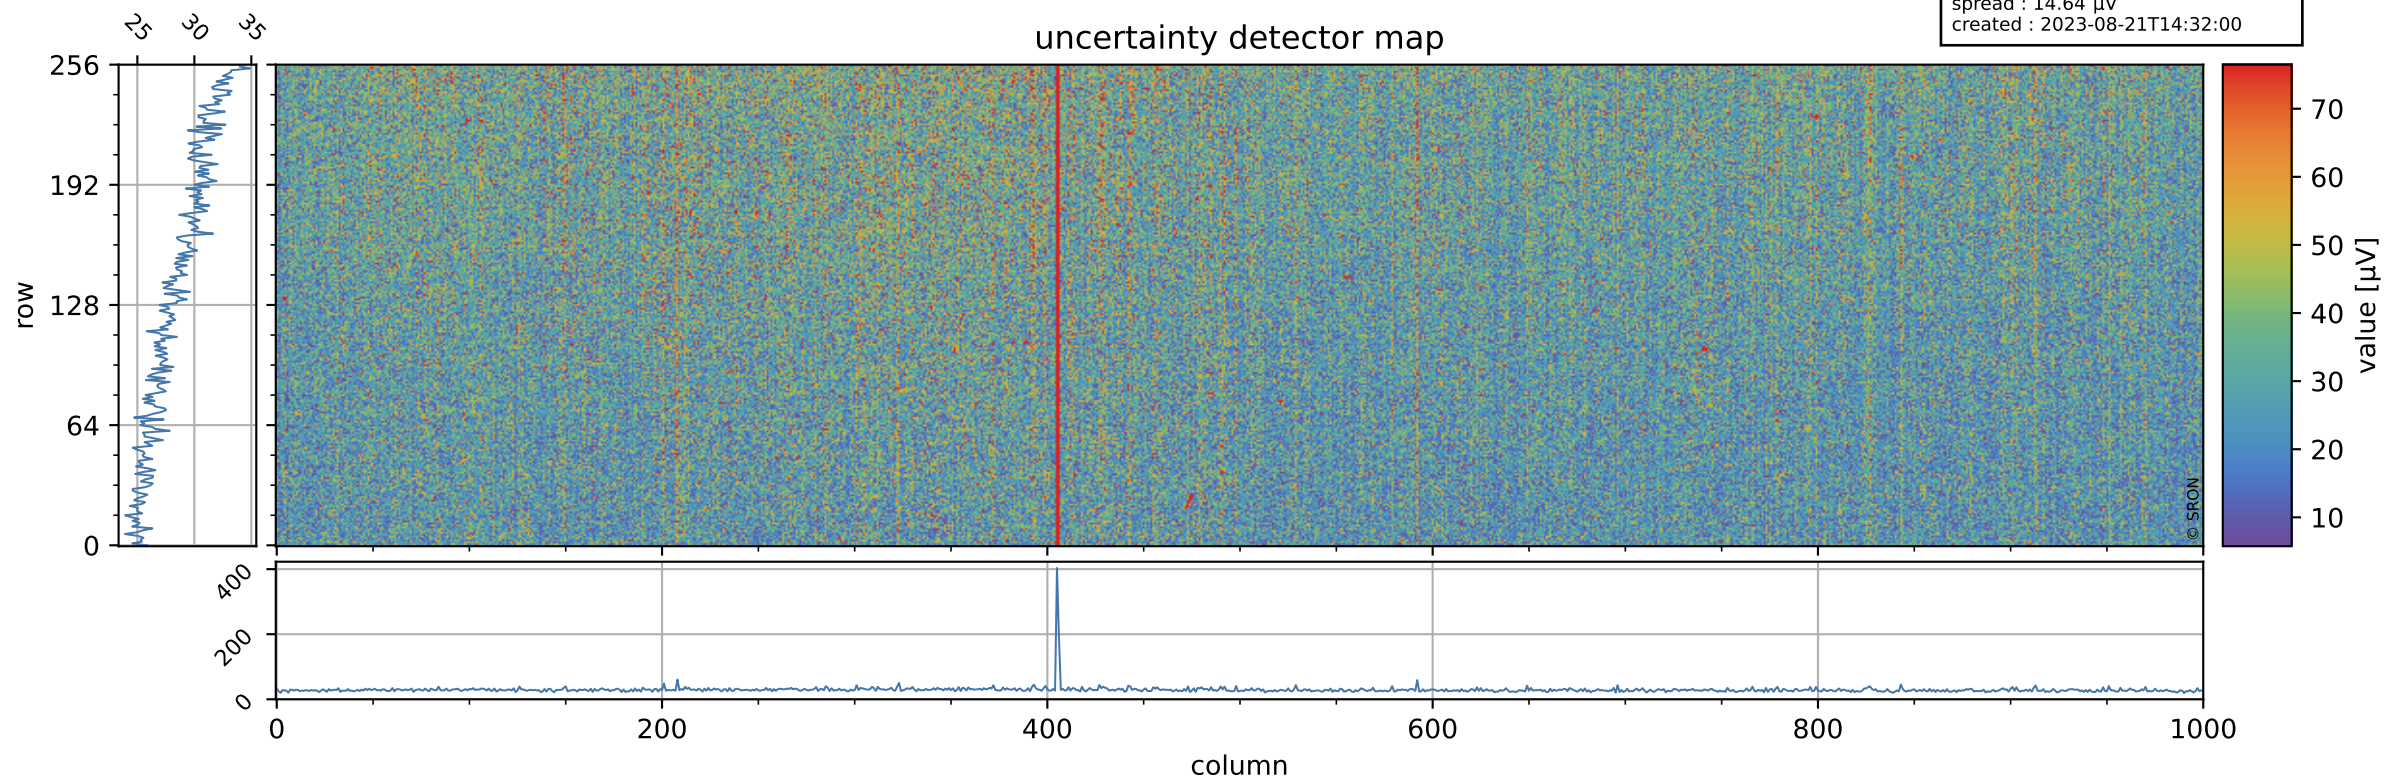

# Tropomi SWIR offset (official)

orbits : 19 in [10297, 10342]  
coverage : 2019-10-09 / 2019-10-12  
median : 0.52591 V  
spread : 0.035913 V  
created : 2023-08-21T14:32:00

## value detector map

# Tropomi SWIR offset (official)

orbits : 19 in [10297, 10342]  
coverage : 2019-10-09 / 2019-10-12  
median : 28.679  $\mu\text{V}$   
spread : 14.64  $\mu\text{V}$   
created : 2023-08-21T14:32:00

# Tropomi SWIR offset (official) ground-tracks of Sentinel-5P

orbits : 19 in [10297, 10342]  
coverage : 2019-10-09 / 2019-10-12  
created : 2023-08-21T14:32:01