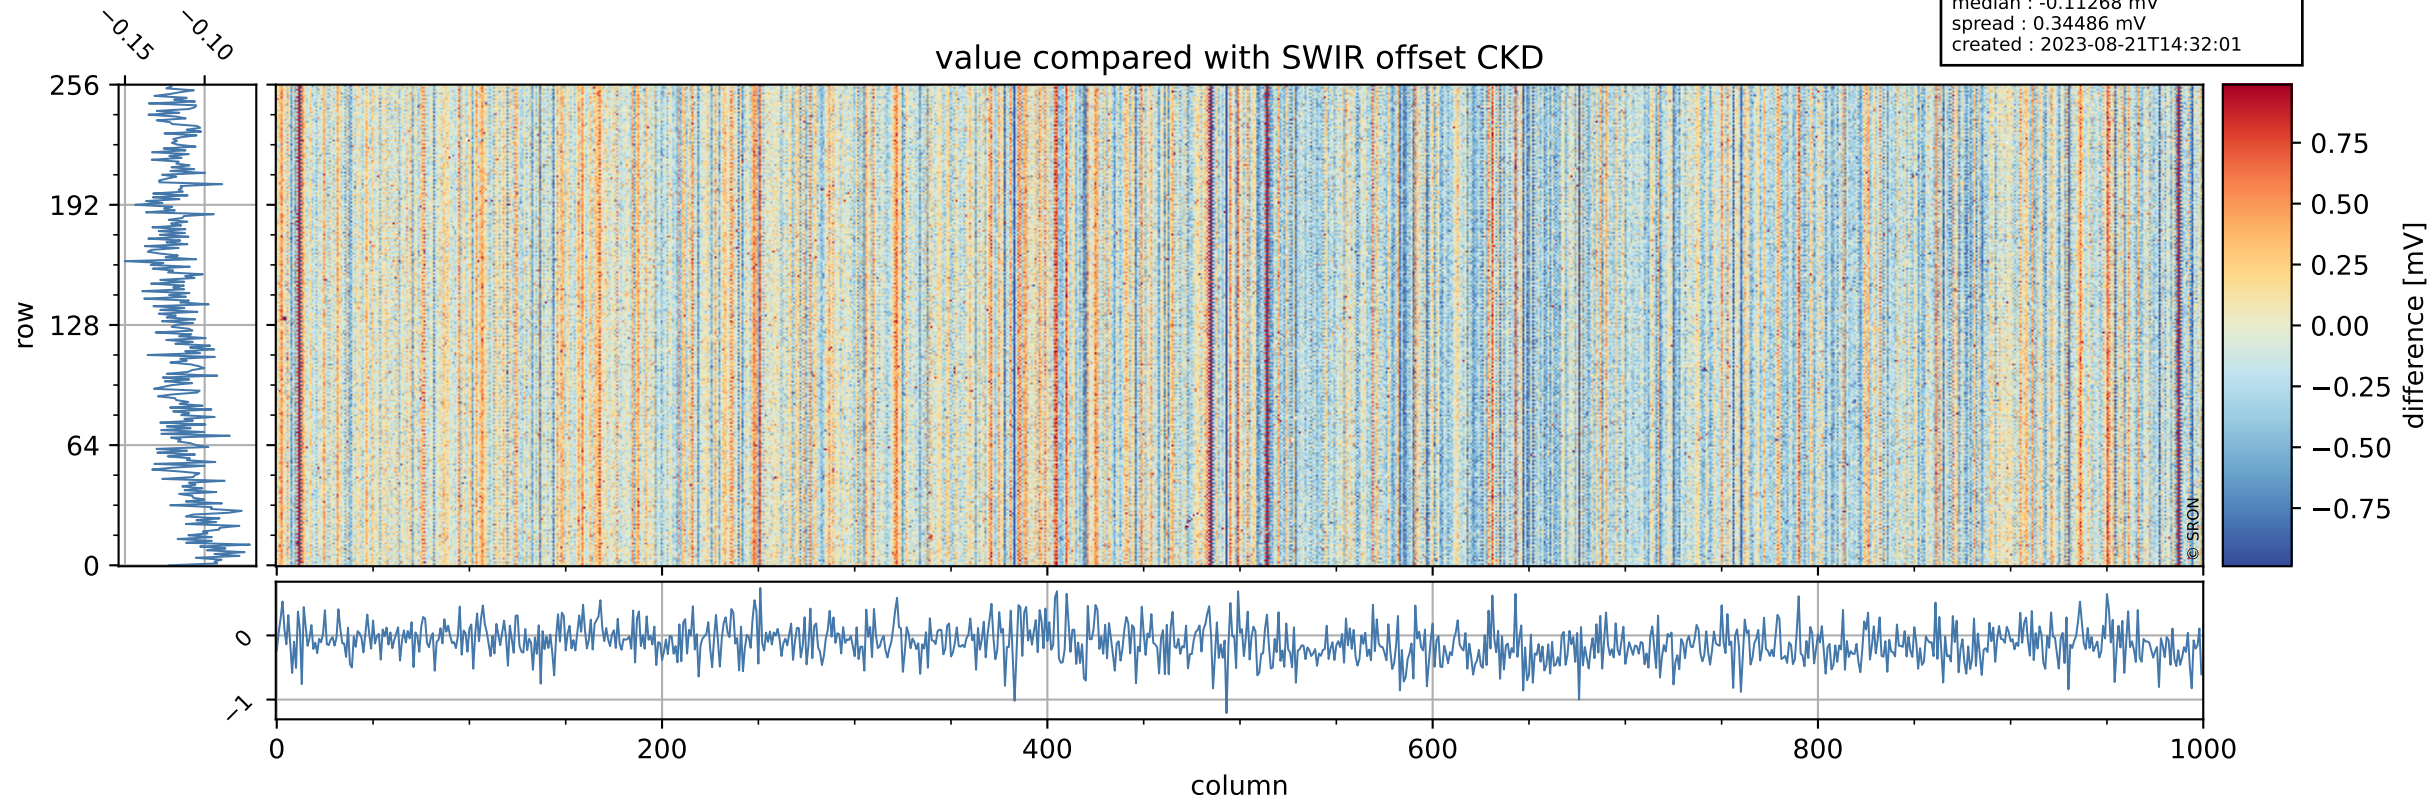

## value detector map

# Tropomi SWIR offset (official)

orbits : 19 in [10297, 10342]  
coverage : 2019-10-09 / 2019-10-12  
median : 28.679  $\mu\text{V}$   
spread : 14.64  $\mu\text{V}$   
created : 2023-08-21T14:32:00

# Tropomi SWIR offset (official) ground-tracks of Sentinel-5P

orbits : 19 in [10297, 10342]  
coverage : 2019-10-09 / 2019-10-12  
created : 2023-08-21T14:32:01

# Tropomi SWIR offset (official)

orbits : [2827, 10342]  
coverage : 2018-04-30 / 2019-10-12  
created : 2023-08-21T14:32:02