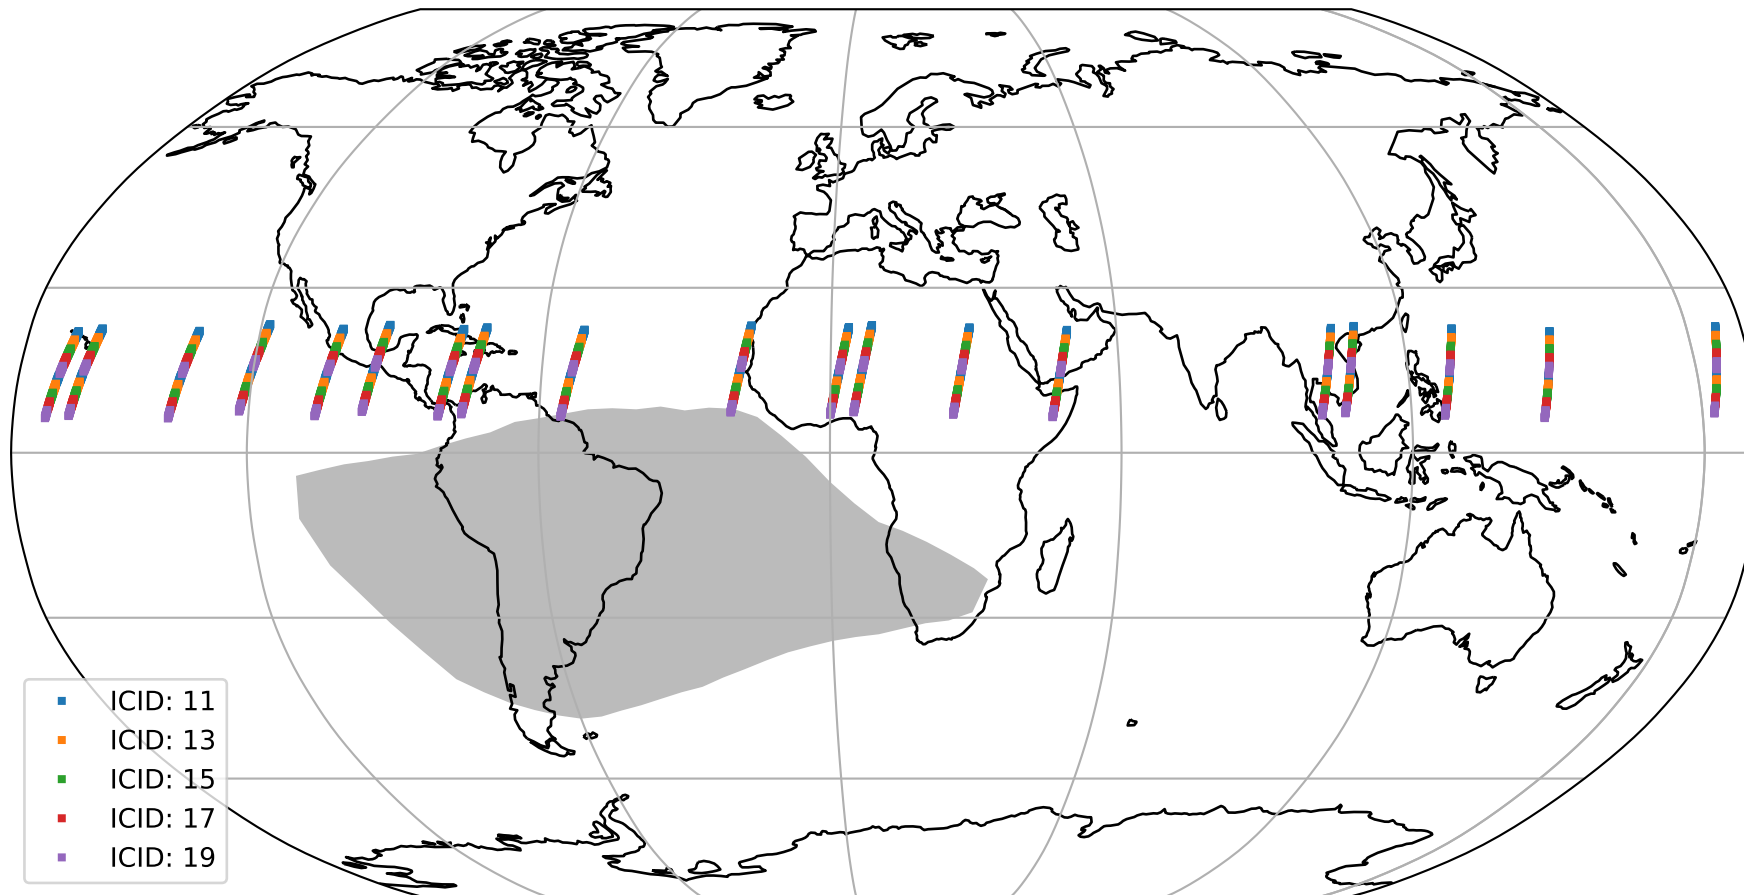

# Tropomi SWIR offset (official)

orbits : 19 in [10297, 10342]  
coverage : 2019-10-09 / 2019-10-12  
median : 28.679  $\mu\text{V}$   
spread : 14.64  $\mu\text{V}$   
created : 2023-08-21T14:32:00

# Tropomi SWIR offset (official)

value compared with SWIR offset CKD

orbits : 19 in [10297, 10342]  
coverage : 2019-10-09 / 2019-10-12  
median : -0.11268 mV  
spread : 0.34486 mV  
created : 2023-08-21T14:32:01

# Tropomi SWIR offset (official) ground-tracks of Sentinel-5P

orbits : 19 in [10297, 10342]  
coverage : 2019-10-09 / 2019-10-12  
created : 2023-08-21T14:32:01

# Tropomi SWIR offset (official)

orbits : [2827, 10342]  
coverage : 2018-04-30 / 2019-10-12  
created : 2023-08-21T14:32:02