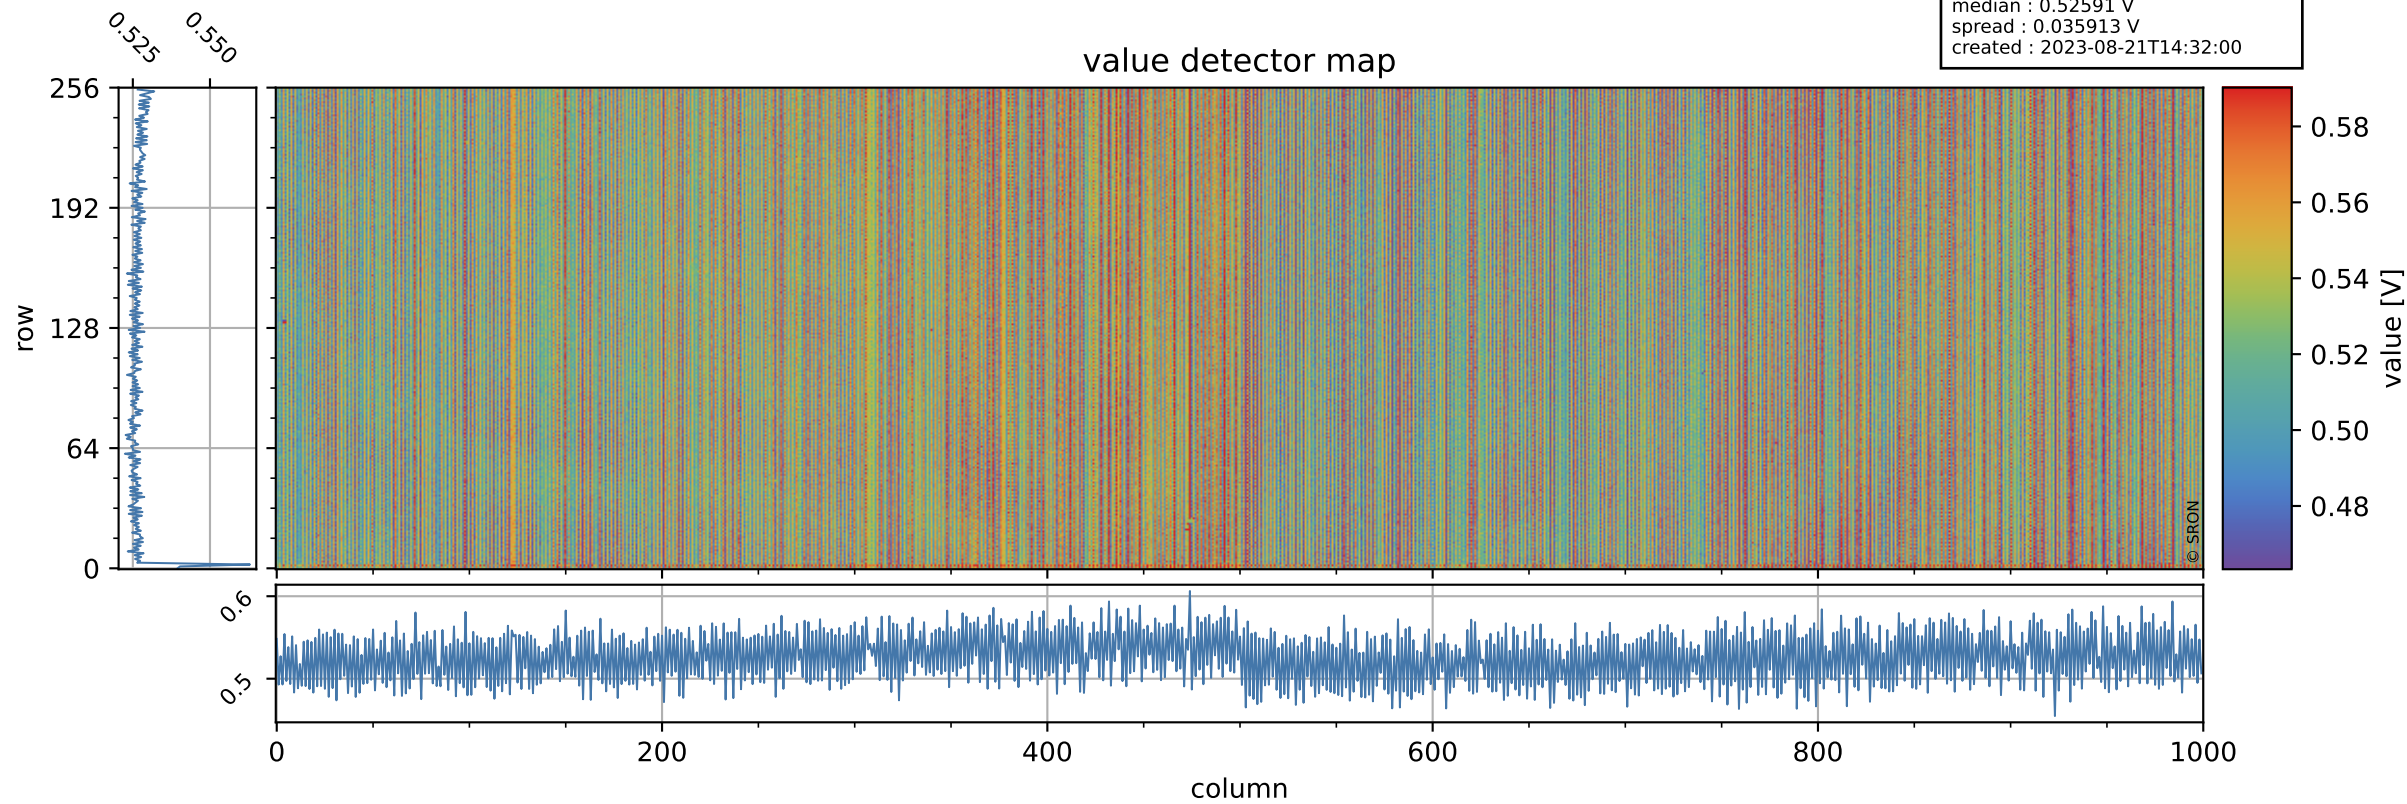

# Tropomi SWIR offset (official)

orbits : 19 in [10297, 10342]  
coverage : 2019-10-09 / 2019-10-12  
median : 0.52591 V  
spread : 0.035913 V  
created : 2023-08-21T14:32:00

## value detector map

# Tropomi SWIR offset (official)

orbits : 19 in [10297, 10342]  
coverage : 2019-10-09 / 2019-10-12  
median : 28.679  $\mu\text{V}$   
spread : 14.64  $\mu\text{V}$   
created : 2023-08-21T14:32:00

# Tropomi SWIR offset (official) ground-tracks of Sentinel-5P

orbits : 19 in [10297, 10342]  
coverage : 2019-10-09 / 2019-10-12  
created : 2023-08-21T14:32:01