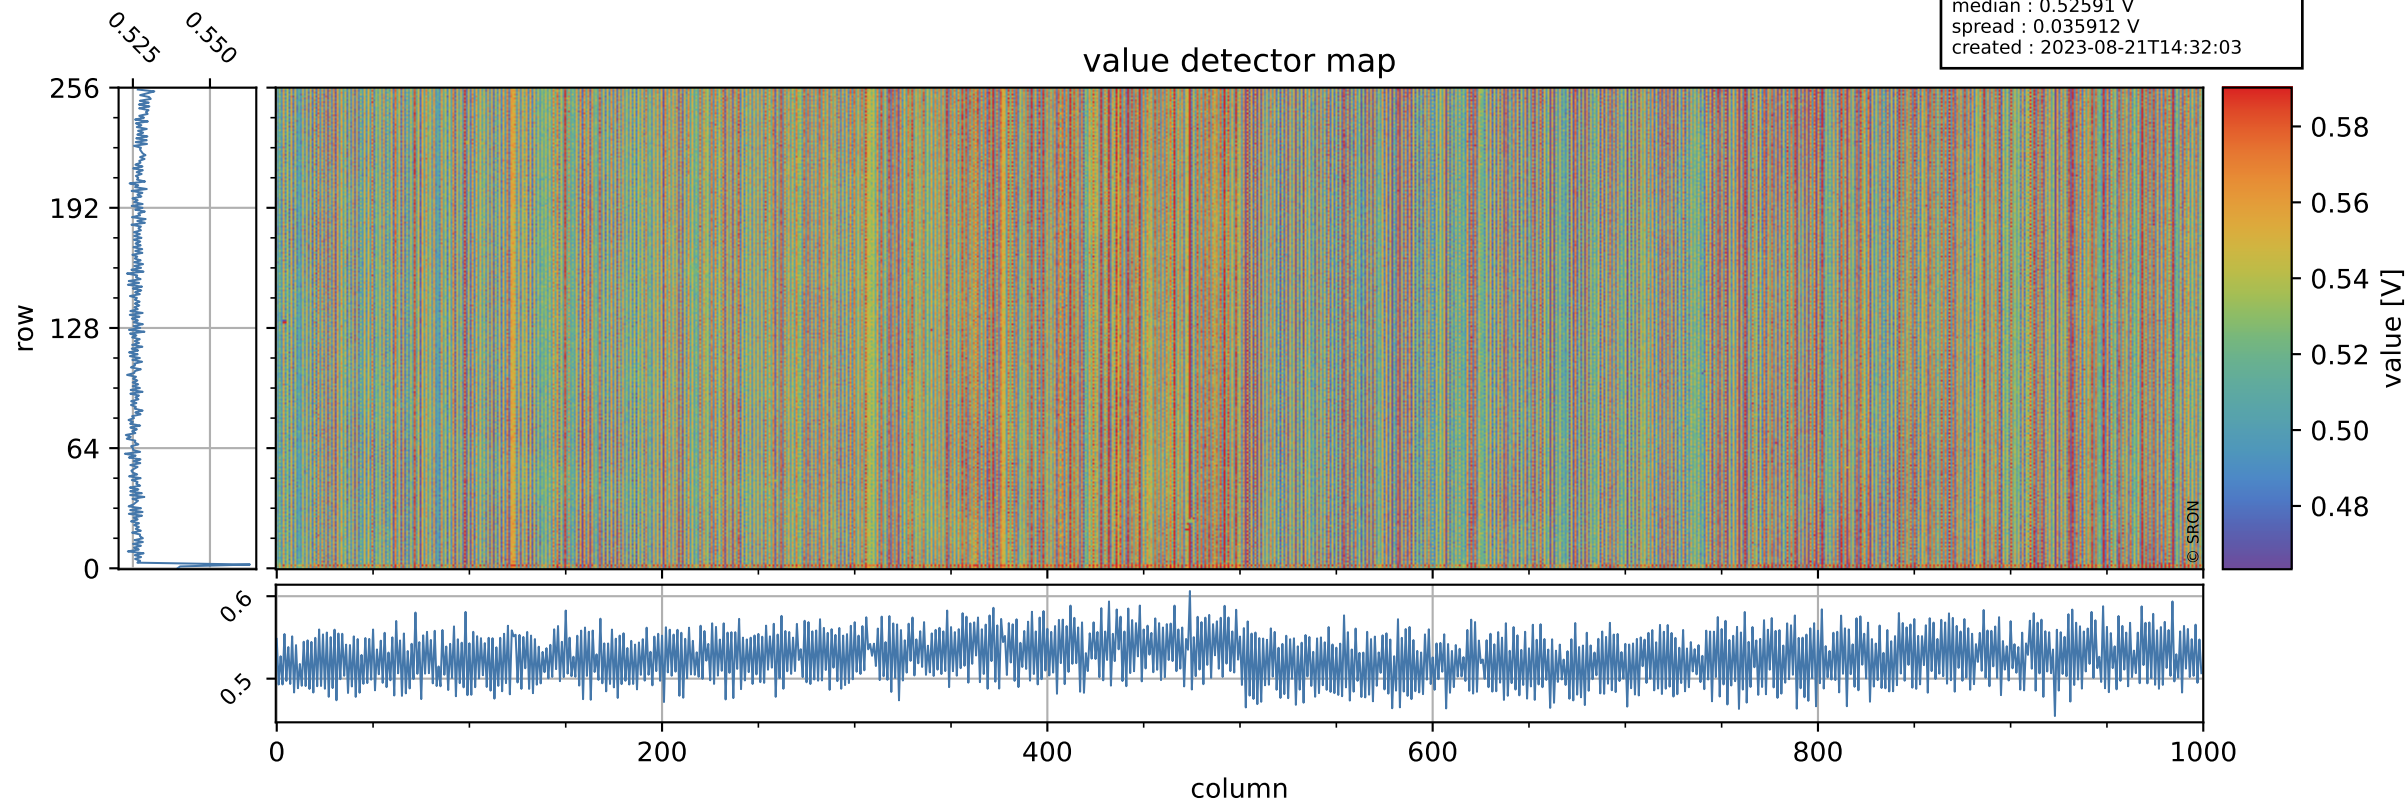

Tropomi SWIR offset (official)

orbits : 20 in [10312, 10357]
coverage : 2019-10-10 / 2019-10-13
median : 0.52591 V
spread : 0.035912 V
created : 2023-08-21T14:32:03

value detector map

Tropomi SWIR offset (official)

orbits : 20 in [10312, 10357]
coverage : 2019-10-10 / 2019-10-13
median : 28.265 μV
spread : 14.419 μV
created : 2023-08-21T14:32:03

Tropomi SWIR offset (official)

orbits : 20 in [10312, 10357]
coverage : 2019-10-10 / 2019-10-13
median : -0.11341 mV
spread : 0.3436 mV
created : 2023-08-21T14:32:04

value compared with SWIR offset CKD

Tropomi SWIR offset (official) ground-tracks of Sentinel-5P

orbits : 20 in [10312, 10357]
coverage : 2019-10-10 / 2019-10-13
created : 2023-08-21T14:32:04

Tropomi SWIR offset (official)

orbits : [2827, 10357]
coverage : 2018-04-30 / 2019-10-13
created : 2023-08-21T14:32:05

trend of detector median & temperatures