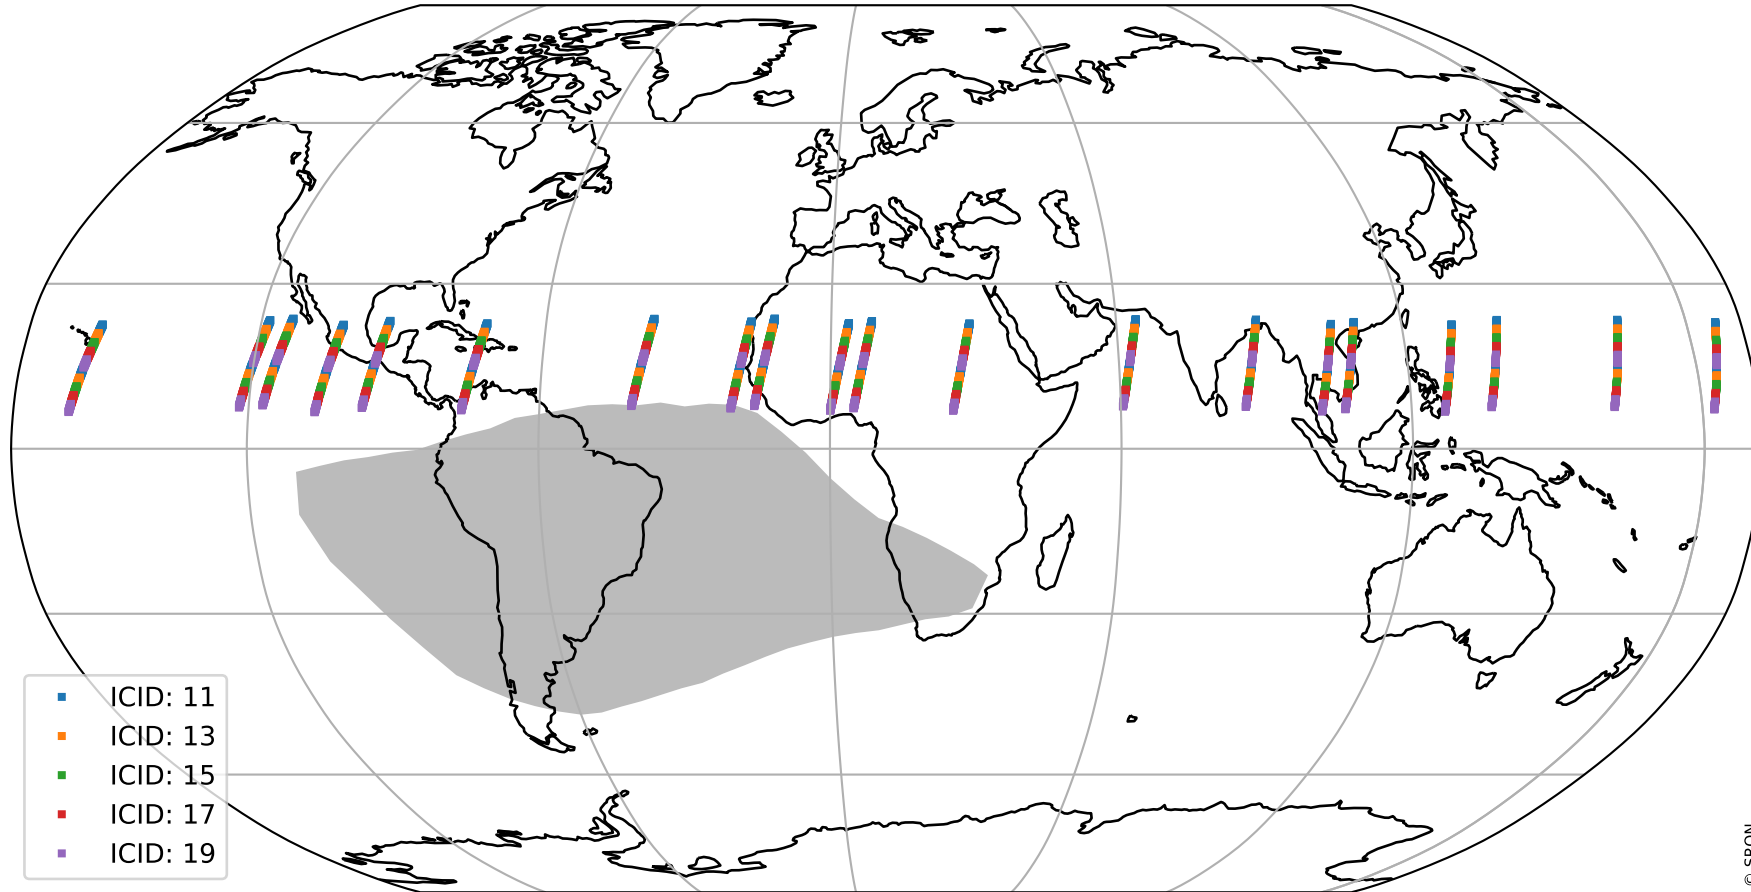

Tropomi SWIR offset (official)

orbits : 20 in [10312, 10357]
coverage : 2019-10-10 / 2019-10-13
median : 0.52591 V
spread : 0.035912 V
created : 2023-08-21T14:32:03

value detector map

Tropomi SWIR offset (official)

orbits : 20 in [10312, 10357]
coverage : 2019-10-10 / 2019-10-13
median : 28.265 μV
spread : 14.419 μV
created : 2023-08-21T14:32:03

Tropomi SWIR offset (official)

orbits : 20 in [10312, 10357]
coverage : 2019-10-10 / 2019-10-13
median : -0.11341 mV
spread : 0.3436 mV
created : 2023-08-21T14:32:04

value compared with SWIR offset CKD

Tropomi SWIR offset (official) ground-tracks of Sentinel-5P

orbits : 20 in [10312, 10357]
coverage : 2019-10-10 / 2019-10-13
created : 2023-08-21T14:32:04

Tropomi SWIR offset (official)

orbits : [2827, 10357]
coverage : 2018-04-30 / 2019-10-13
created : 2023-08-21T14:32:05

trend of detector median & temperatures