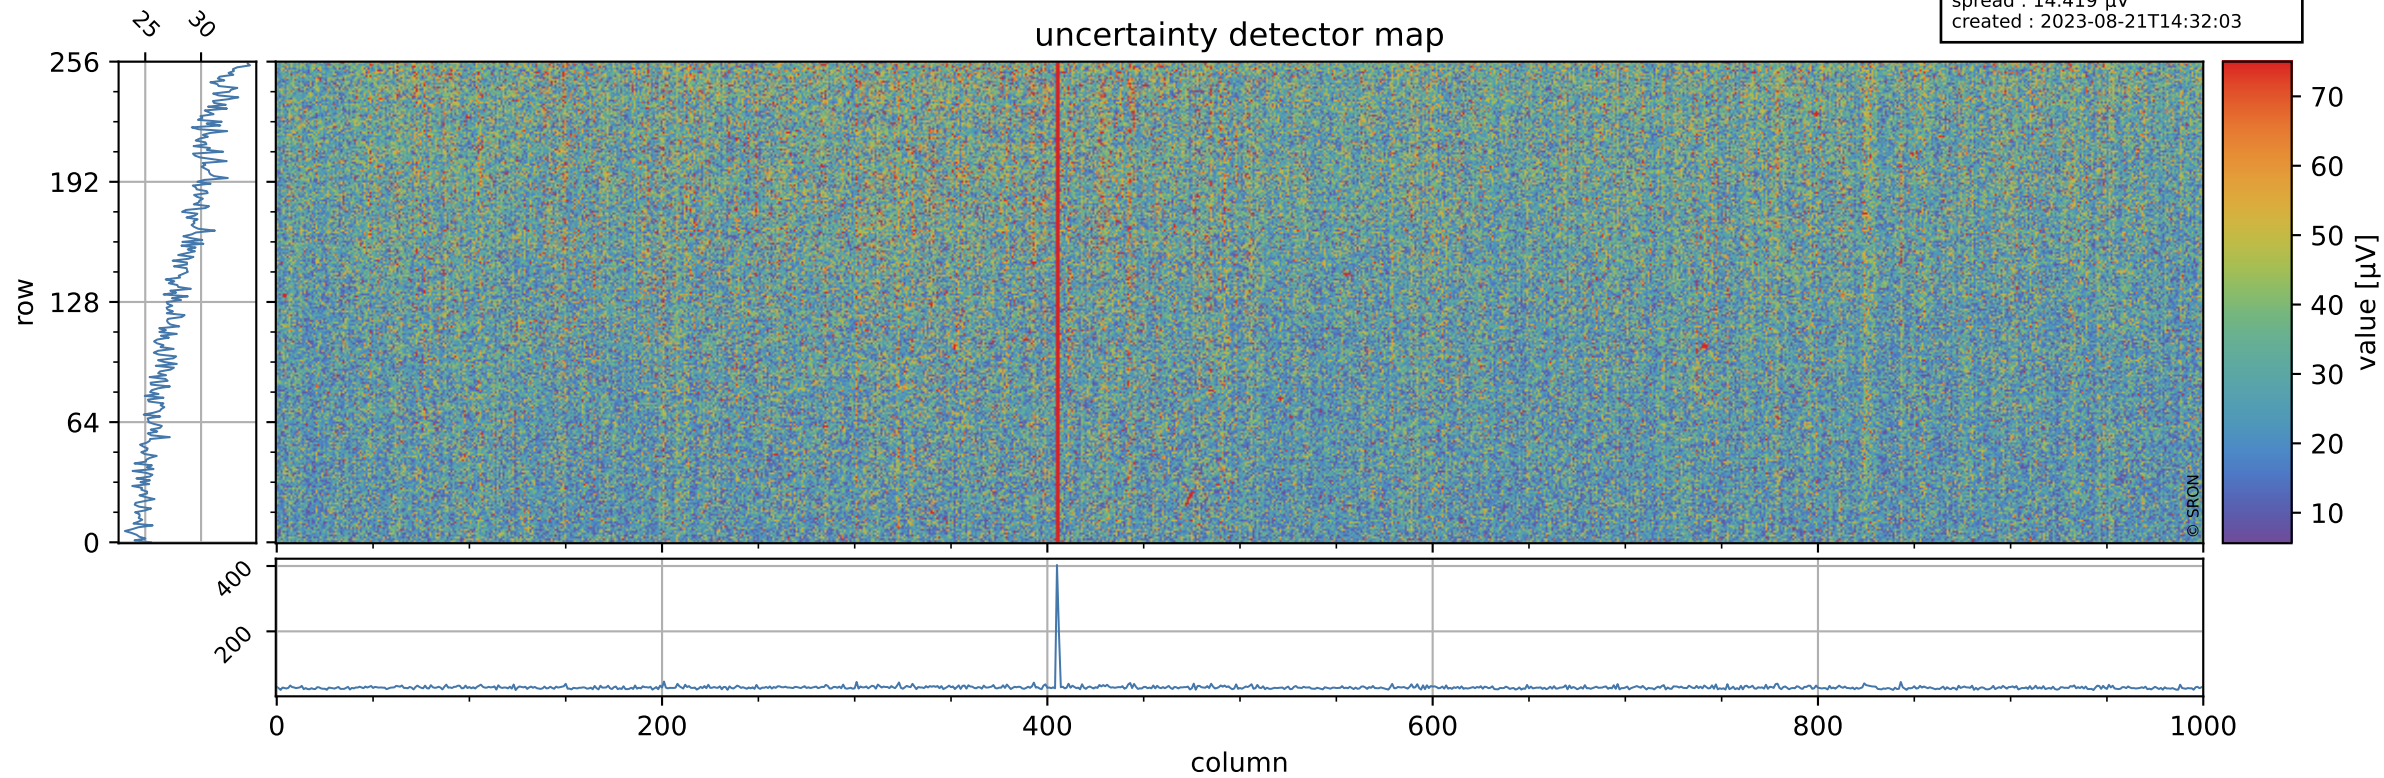

Tropomi SWIR offset (official)

orbits : 20 in [10312, 10357]
coverage : 2019-10-10 / 2019-10-13
median : 0.52591 V
spread : 0.035912 V
created : 2023-08-21T14:32:03

value detector map

Tropomi SWIR offset (official)

orbits : 20 in [10312, 10357]
coverage : 2019-10-10 / 2019-10-13
median : 28.265 μV
spread : 14.419 μV
created : 2023-08-21T14:32:03

Tropomi SWIR offset (official)

orbits : 20 in [10312, 10357]
coverage : 2019-10-10 / 2019-10-13
median : -0.11341 mV
spread : 0.3436 mV
created : 2023-08-21T14:32:04

value compared with SWIR offset CKD

Tropomi SWIR offset (official) ground-tracks of Sentinel-5P

orbits : 20 in [10312, 10357]
coverage : 2019-10-10 / 2019-10-13
created : 2023-08-21T14:32:04

Tropomi SWIR offset (official)

orbits : [2827, 10357]
coverage : 2018-04-30 / 2019-10-13
created : 2023-08-21T14:32:05

trend of detector median & temperatures