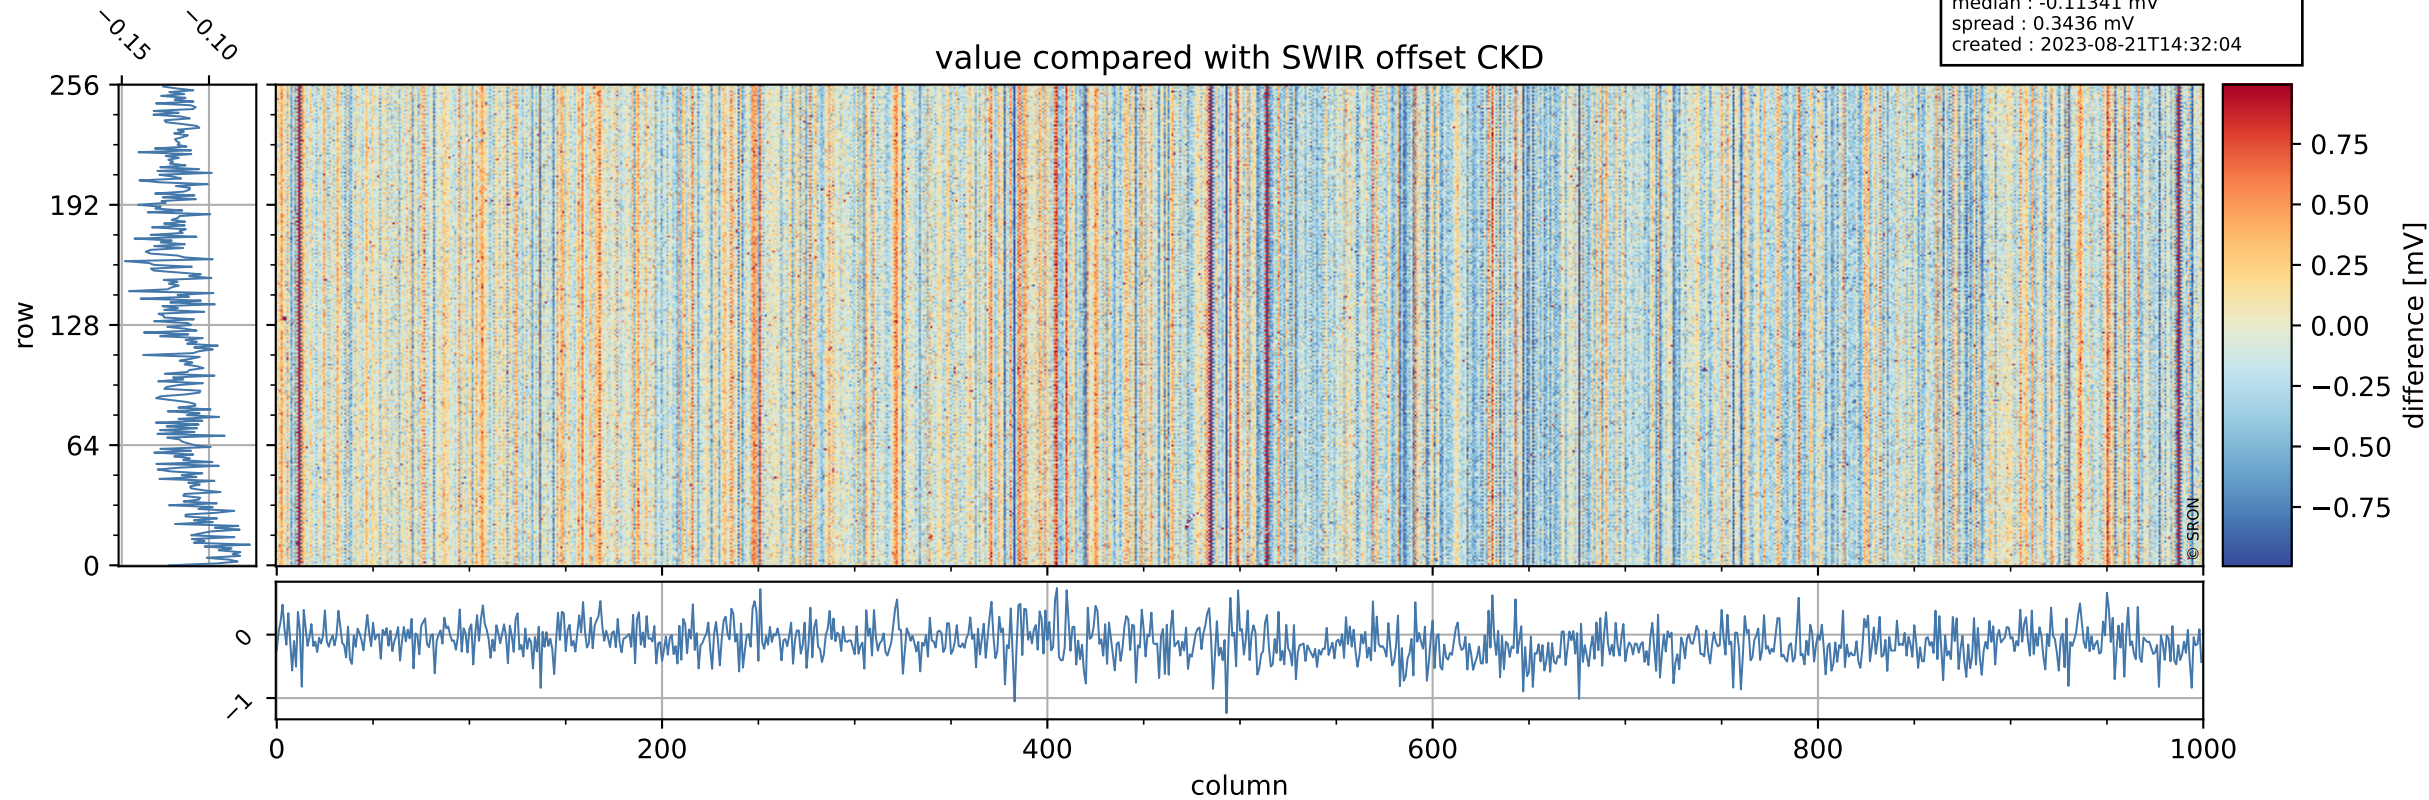

Tropomi SWIR offset (official)

orbits : 20 in [10312, 10357]
coverage : 2019-10-10 / 2019-10-13
median : 0.52591 V
spread : 0.035912 V
created : 2023-08-21T14:32:03

value detector map

Tropomi SWIR offset (official)

orbits : 20 in [10312, 10357]
coverage : 2019-10-10 / 2019-10-13
median : 28.265 μV
spread : 14.419 μV
created : 2023-08-21T14:32:03

Tropomi SWIR offset (official)

orbits : 20 in [10312, 10357]
coverage : 2019-10-10 / 2019-10-13
median : -0.11341 mV
spread : 0.3436 mV
created : 2023-08-21T14:32:04

value compared with SWIR offset CKD

Tropomi SWIR offset (official) ground-tracks of Sentinel-5P

orbits : 20 in [10312, 10357]
coverage : 2019-10-10 / 2019-10-13
created : 2023-08-21T14:32:04

Tropomi SWIR offset (official)

orbits : [2827, 10357]
coverage : 2018-04-30 / 2019-10-13
created : 2023-08-21T14:32:05

trend of detector median & temperatures