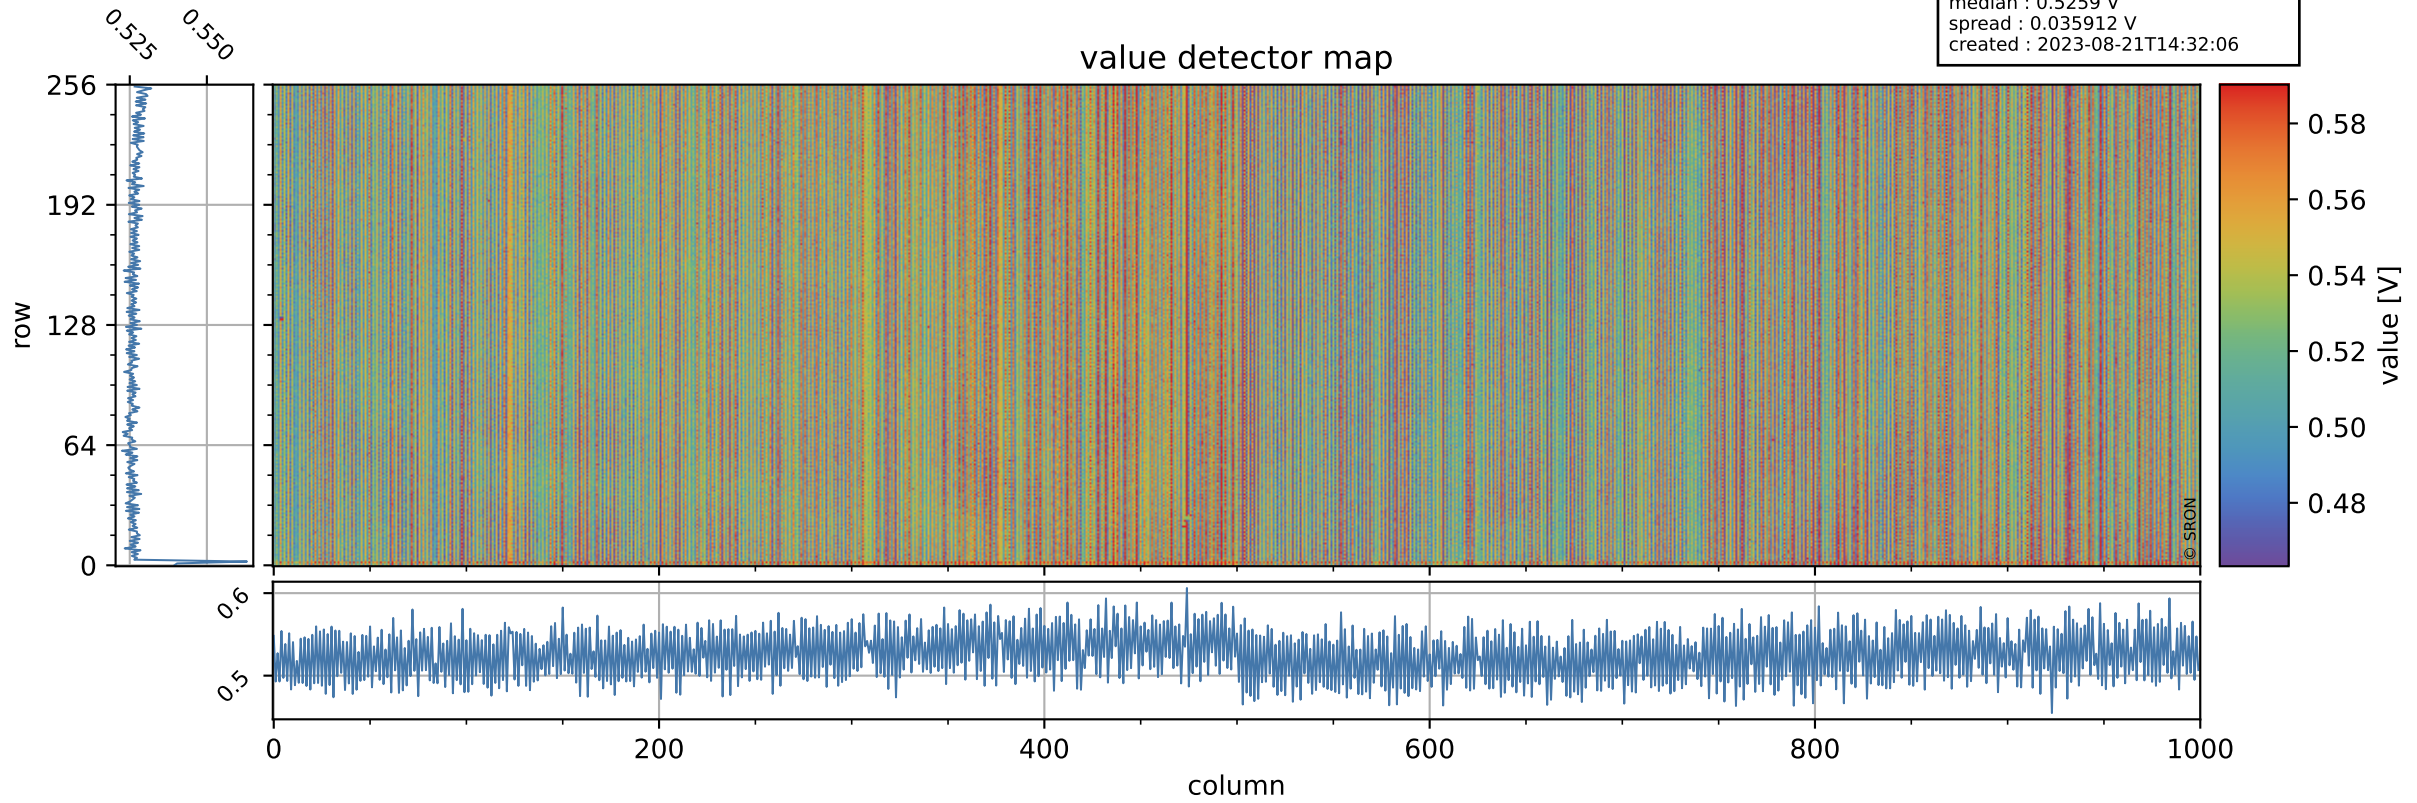

Tropomi SWIR offset (official)

orbits : 19 in [10327, 10372]
coverage : 2019-10-11 / 2019-10-14
median : 0.5259 V
spread : 0.035912 V
created : 2023-08-21T14:32:06

value detector map

Tropomi SWIR offset (official)

orbits : 19 in [10327, 10372]
coverage : 2019-10-11 / 2019-10-14
median : 28.56 μV
spread : 14.549 μV
created : 2023-08-21T14:32:07

Tropomi SWIR offset (official)

orbits : 19 in [10327, 10372]
coverage : 2019-10-11 / 2019-10-14
median : -0.12456 mV
spread : 0.34215 mV
created : 2023-08-21T14:32:07

value compared with SWIR offset CKD

Tropomi SWIR offset (official) ground-tracks of Sentinel-5P

orbits : 19 in [10327, 10372]
coverage : 2019-10-11 / 2019-10-14
created : 2023-08-21T14:32:07

Tropomi SWIR offset (official)

orbits : [2827, 10372]
coverage : 2018-04-30 / 2019-10-14
created : 2023-08-21T14:32:08

trend of detector median & temperatures