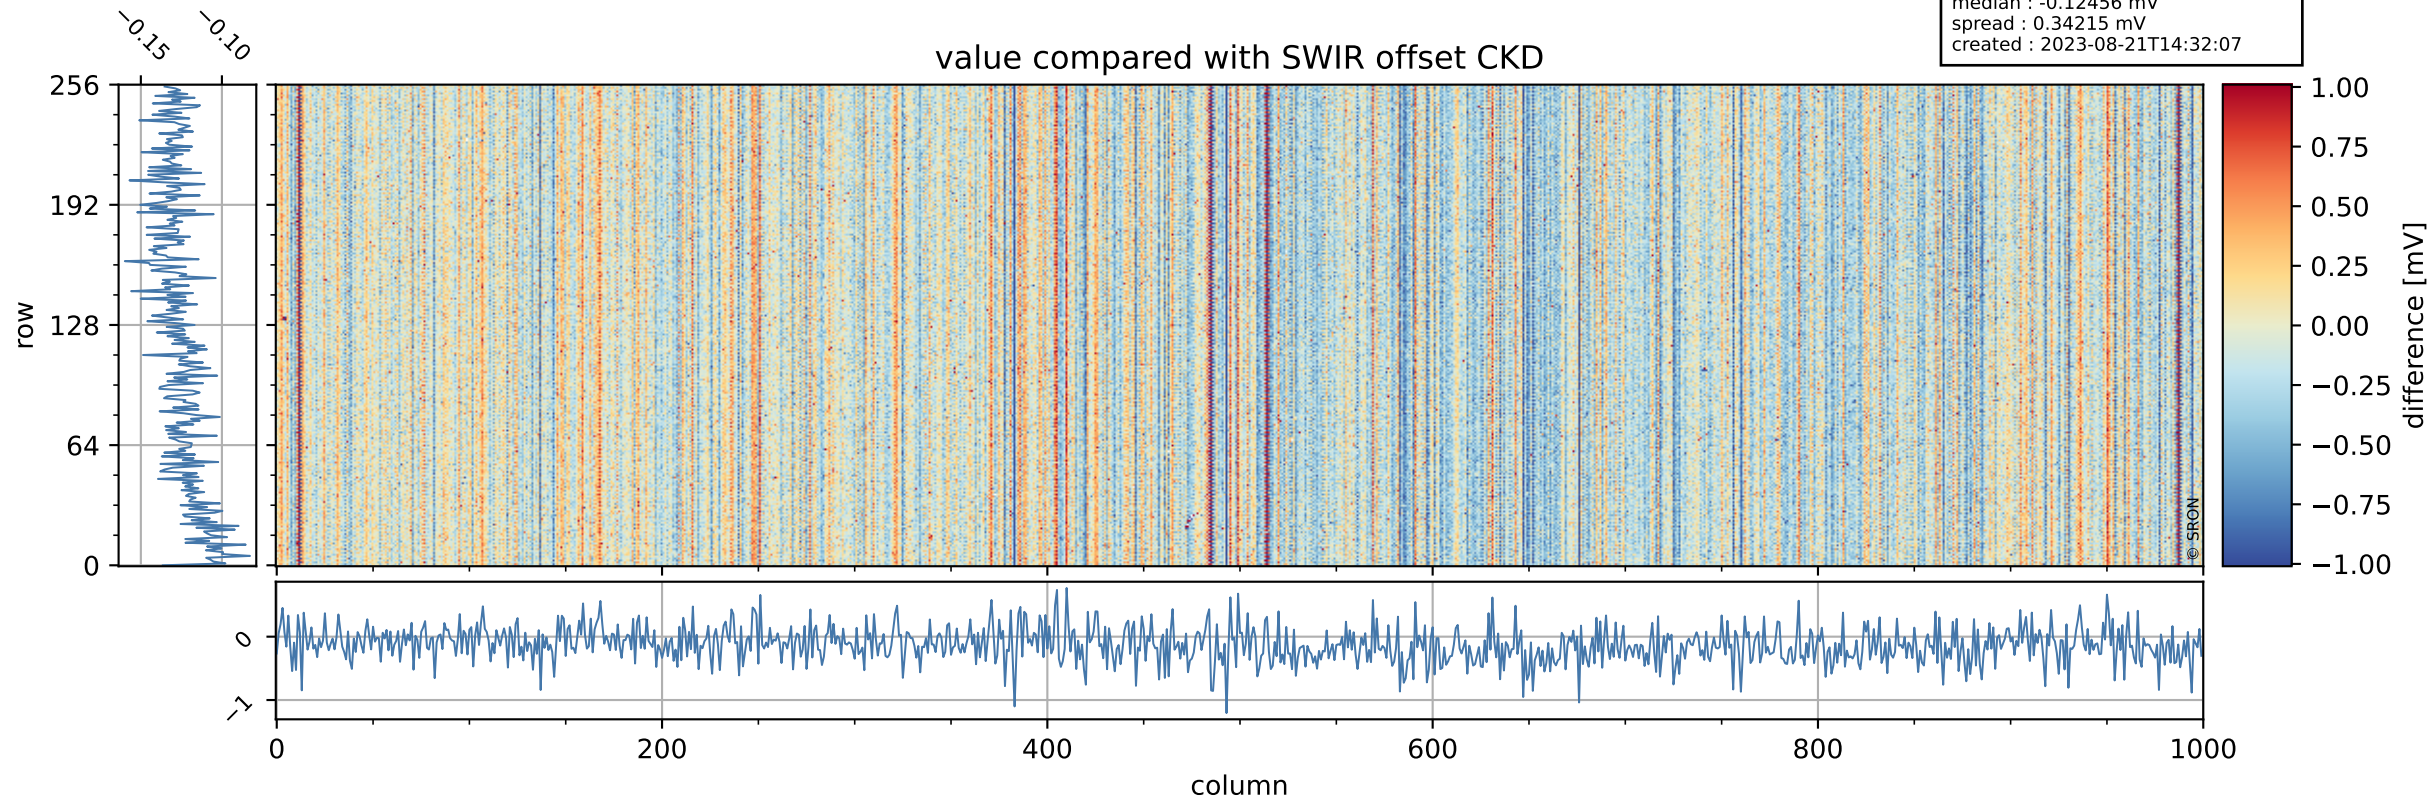

Tropomi SWIR offset (official)

orbits : 19 in [10327, 10372]
coverage : 2019-10-11 / 2019-10-14
median : 0.5259 V
spread : 0.035912 V
created : 2023-08-21T14:32:06

value detector map

Tropomi SWIR offset (official)

orbits : 19 in [10327, 10372]
coverage : 2019-10-11 / 2019-10-14
median : 28.56 μV
spread : 14.549 μV
created : 2023-08-21T14:32:07

Tropomi SWIR offset (official)

orbits : 19 in [10327, 10372]
coverage : 2019-10-11 / 2019-10-14
median : -0.12456 mV
spread : 0.34215 mV
created : 2023-08-21T14:32:07

value compared with SWIR offset CKD

Tropomi SWIR offset (official) ground-tracks of Sentinel-5P

orbits : 19 in [10327, 10372]
coverage : 2019-10-11 / 2019-10-14
created : 2023-08-21T14:32:07

Tropomi SWIR offset (official)

orbits : [2827, 10372]
coverage : 2018-04-30 / 2019-10-14
created : 2023-08-21T14:32:08

trend of detector median & temperatures