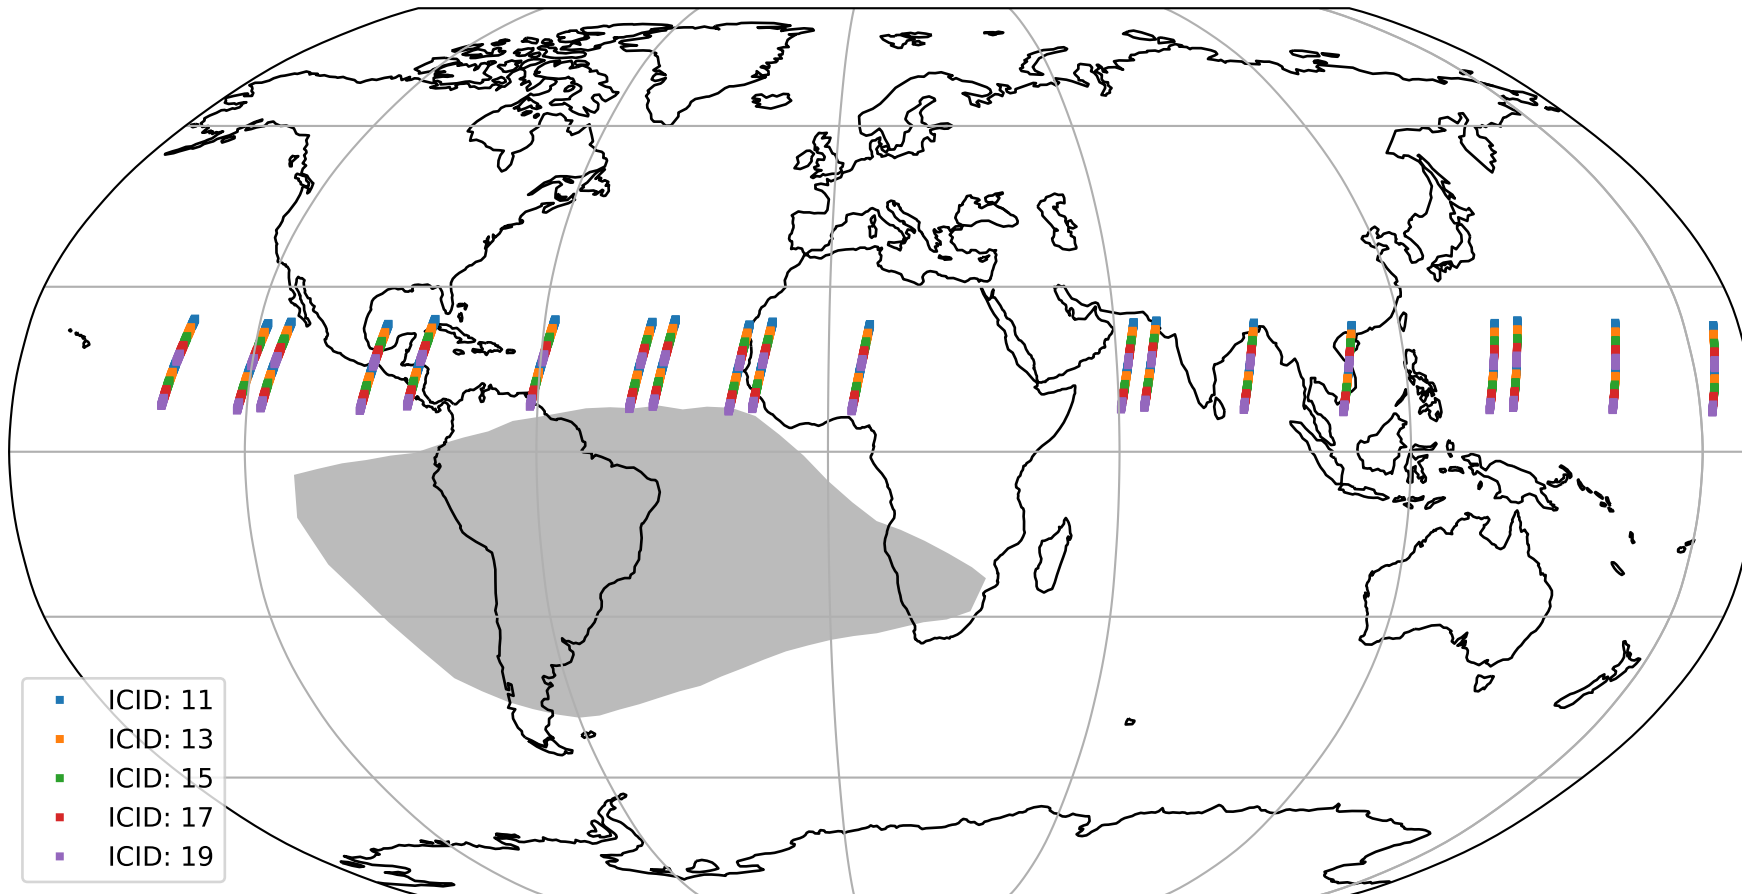

Tropomi SWIR offset (official)

orbits : 19 in [10327, 10372]
coverage : 2019-10-11 / 2019-10-14
median : 0.5259 V
spread : 0.035912 V
created : 2023-08-21T14:32:06

value detector map

Tropomi SWIR offset (official)

orbits : 19 in [10327, 10372]
coverage : 2019-10-11 / 2019-10-14
median : 28.56 μV
spread : 14.549 μV
created : 2023-08-21T14:32:07

Tropomi SWIR offset (official)

orbits : 19 in [10327, 10372]
coverage : 2019-10-11 / 2019-10-14
median : -0.12456 mV
spread : 0.34215 mV
created : 2023-08-21T14:32:07

value compared with SWIR offset CKD

Tropomi SWIR offset (official) ground-tracks of Sentinel-5P

orbits : 19 in [10327, 10372]
coverage : 2019-10-11 / 2019-10-14
created : 2023-08-21T14:32:07

Tropomi SWIR offset (official)

orbits : [2827, 10372]
coverage : 2018-04-30 / 2019-10-14
created : 2023-08-21T14:32:08

trend of detector median & temperatures