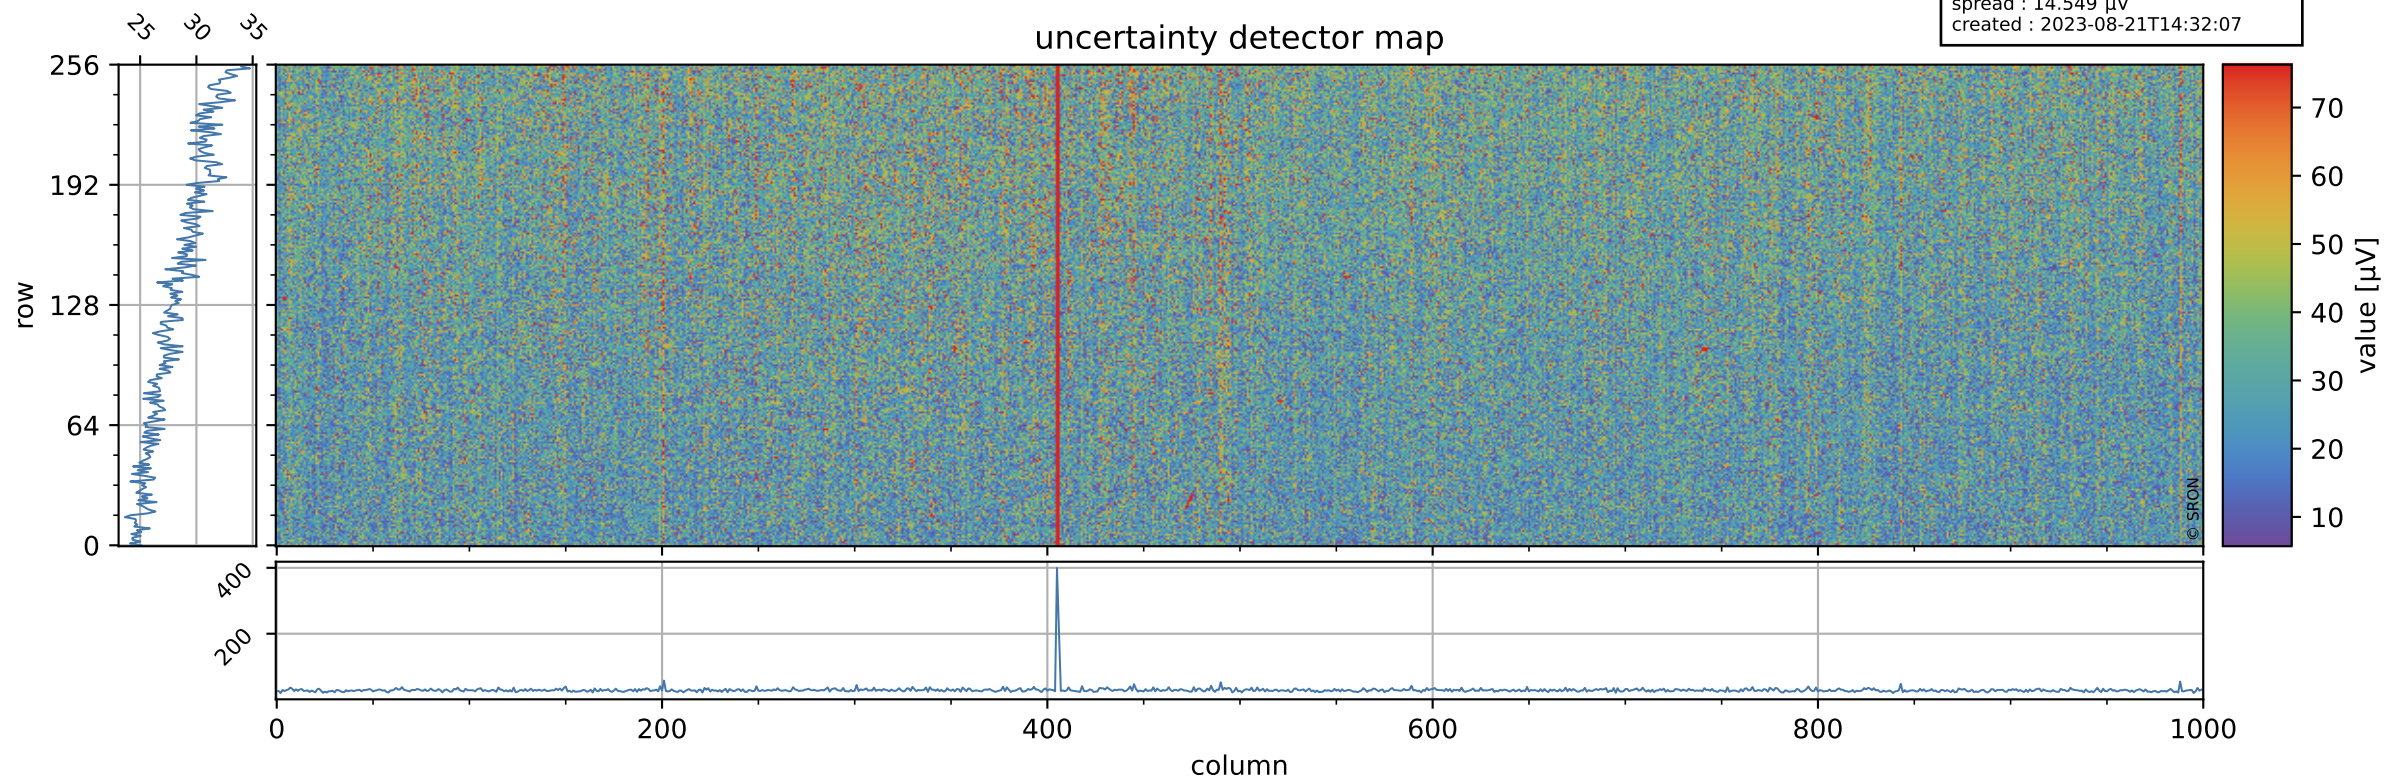

Tropomi SWIR offset (official)

orbits : 19 in [10327, 10372]
coverage : 2019-10-11 / 2019-10-14
median : 0.5259 V
spread : 0.035912 V
created : 2023-08-21T14:32:06

value detector map

Tropomi SWIR offset (official)

orbits : 19 in [10327, 10372]
coverage : 2019-10-11 / 2019-10-14
median : 28.56 μV
spread : 14.549 μV
created : 2023-08-21T14:32:07

Tropomi SWIR offset (official)

orbits : 19 in [10327, 10372]
coverage : 2019-10-11 / 2019-10-14
median : -0.12456 mV
spread : 0.34215 mV
created : 2023-08-21T14:32:07

value compared with SWIR offset CKD

Tropomi SWIR offset (official) ground-tracks of Sentinel-5P

orbits : 19 in [10327, 10372]
coverage : 2019-10-11 / 2019-10-14
created : 2023-08-21T14:32:07

Tropomi SWIR offset (official)

orbits : [2827, 10372]
coverage : 2018-04-30 / 2019-10-14
created : 2023-08-21T14:32:08

trend of detector median & temperatures