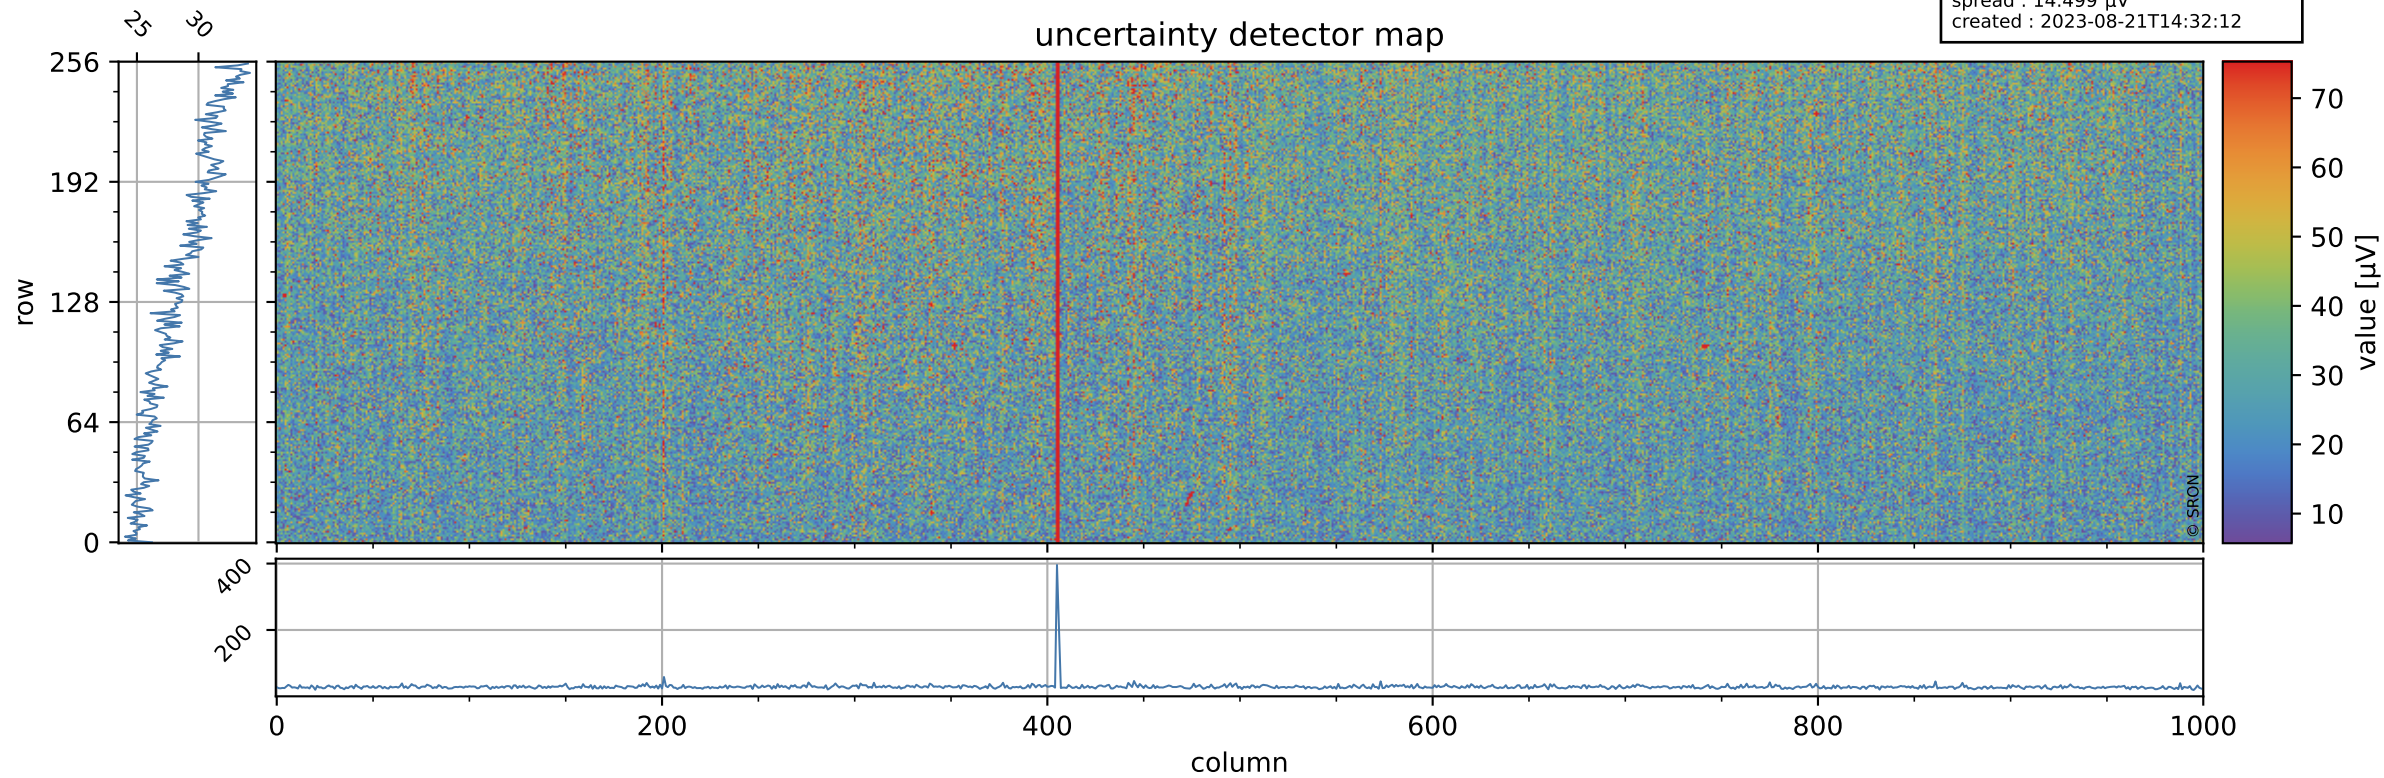

Tropomi SWIR offset (official)

orbits : 19 in [10357, 10402]
coverage : 2019-10-13 / 2019-10-16
median : 0.5259 V
spread : 0.035909 V
created : 2023-08-21T14:32:12

value detector map

Tropomi SWIR offset (official)

orbits : 19 in [10357, 10402]
coverage : 2019-10-13 / 2019-10-16
median : 28.662 μV
spread : 14.499 μV
created : 2023-08-21T14:32:12

Tropomi SWIR offset (official)

value compared with SWIR offset CKD

orbits : 19 in [10357, 10402]
coverage : 2019-10-13 / 2019-10-16
median : -0.11579 mV
spread : 0.34323 mV
created : 2023-08-21T14:32:13

Tropomi SWIR offset (official) ground-tracks of Sentinel-5P

orbits : 19 in [10357, 10402]
coverage : 2019-10-13 / 2019-10-16
created : 2023-08-21T14:32:13

Tropomi SWIR offset (official)

orbits : [2827, 10402]
coverage : 2018-04-30 / 2019-10-16
created : 2023-08-21T14:32:14

trend of detector median & temperatures