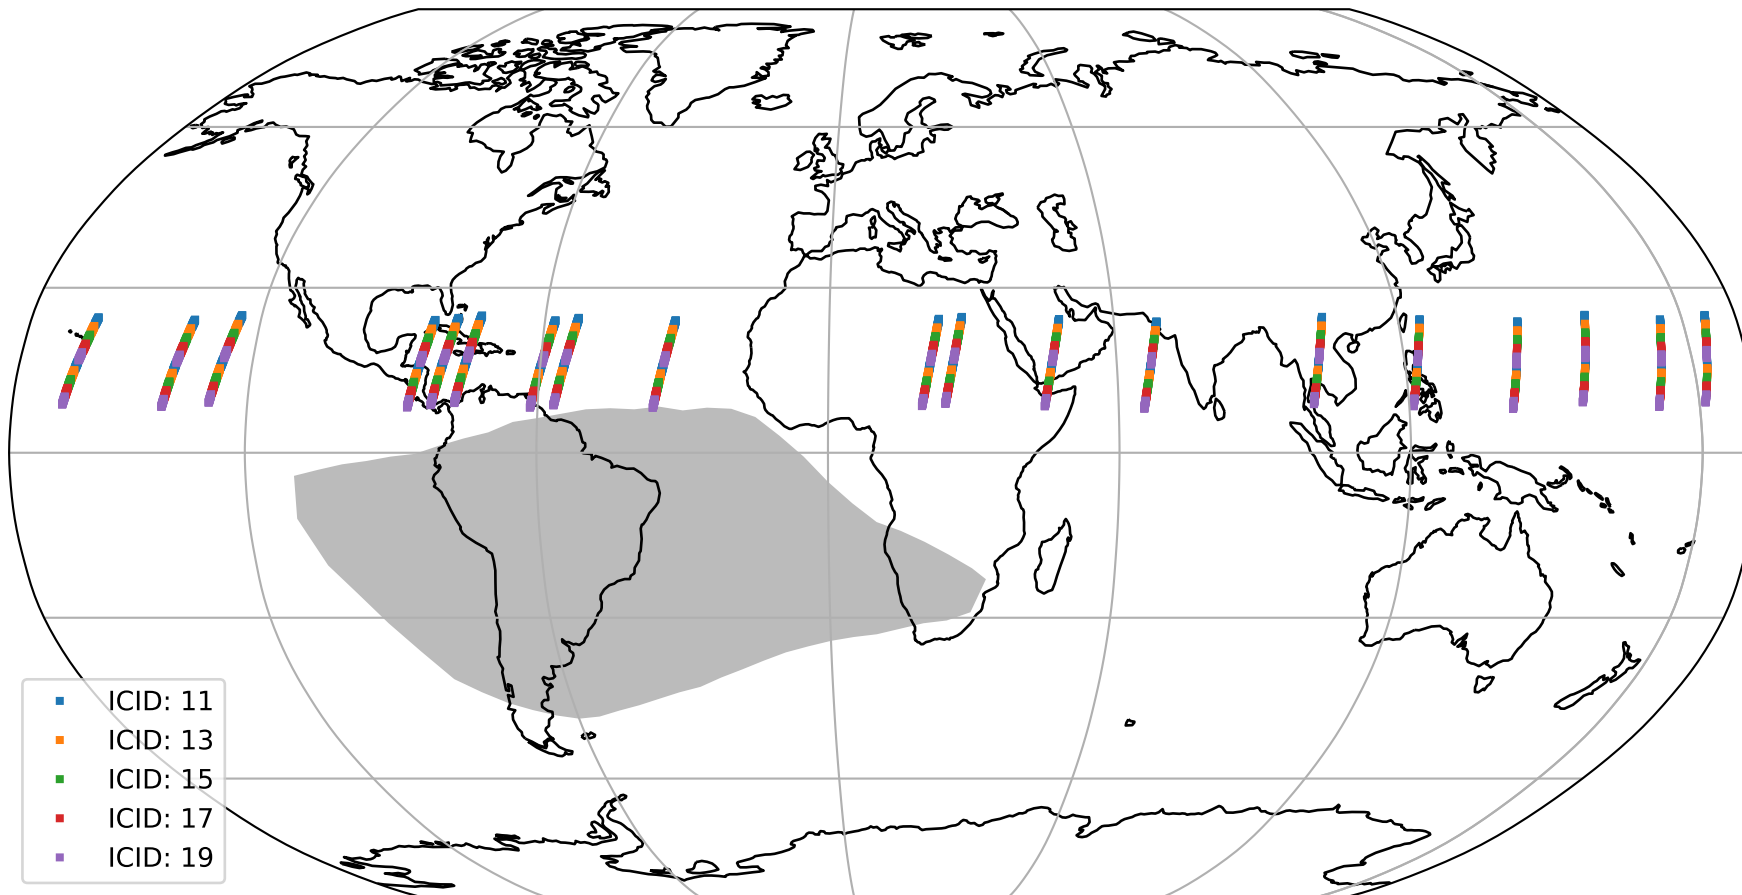

Tropomi SWIR offset (official)

orbits : 19 in [10357, 10402]
coverage : 2019-10-13 / 2019-10-16
median : 0.5259 V
spread : 0.035909 V
created : 2023-08-21T14:32:12

value detector map

Tropomi SWIR offset (official)

orbits : 19 in [10357, 10402]
coverage : 2019-10-13 / 2019-10-16
median : 28.662 μV
spread : 14.499 μV
created : 2023-08-21T14:32:12

Tropomi SWIR offset (official)

value compared with SWIR offset CKD

orbits : 19 in [10357, 10402]
coverage : 2019-10-13 / 2019-10-16
median : -0.11579 mV
spread : 0.34323 mV
created : 2023-08-21T14:32:13

Tropomi SWIR offset (official) ground-tracks of Sentinel-5P

orbits : 19 in [10357, 10402]
coverage : 2019-10-13 / 2019-10-16
created : 2023-08-21T14:32:13

Tropomi SWIR offset (official)

orbits : [2827, 10402]
coverage : 2018-04-30 / 2019-10-16
created : 2023-08-21T14:32:14