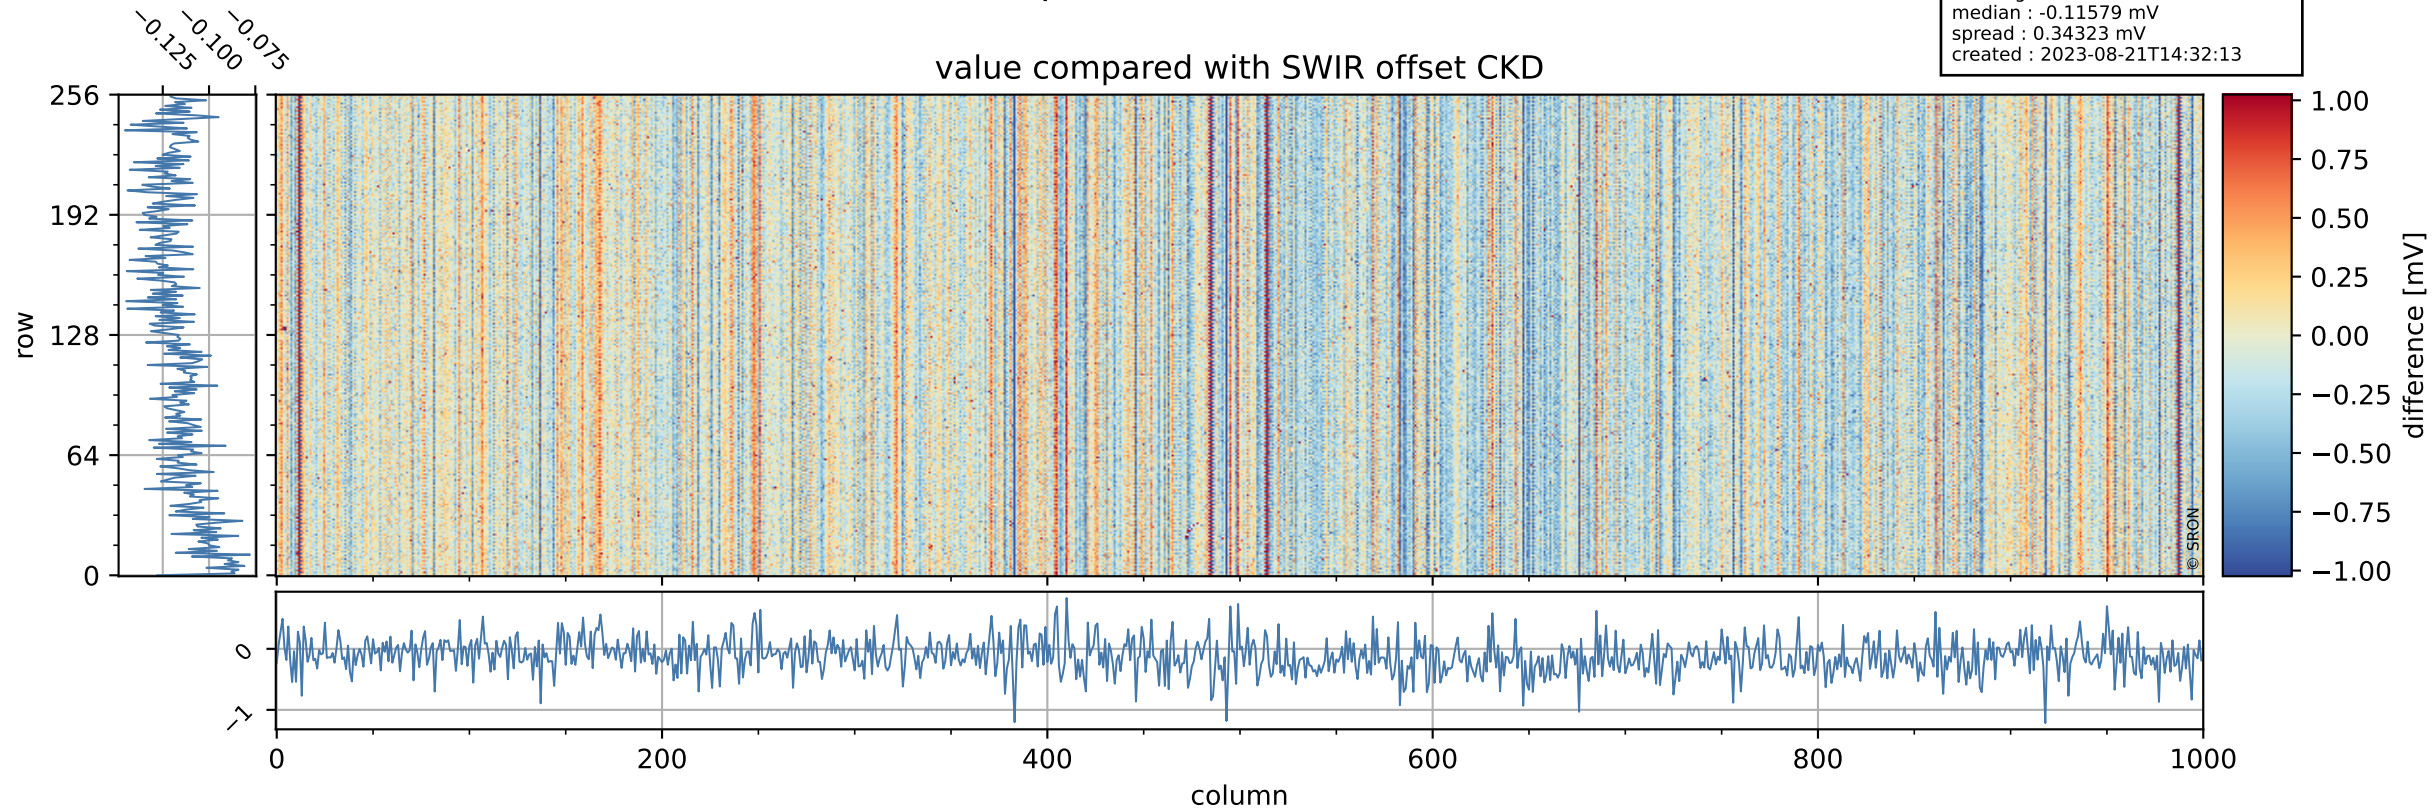

Tropomi SWIR offset (official)

orbits : 19 in [10357, 10402]
coverage : 2019-10-13 / 2019-10-16
median : 0.5259 V
spread : 0.035909 V
created : 2023-08-21T14:32:12

value detector map

Tropomi SWIR offset (official)

orbits : 19 in [10357, 10402]
coverage : 2019-10-13 / 2019-10-16
median : 28.662 μV
spread : 14.499 μV
created : 2023-08-21T14:32:12

Tropomi SWIR offset (official)

value compared with SWIR offset CKD

orbits : 19 in [10357, 10402]
coverage : 2019-10-13 / 2019-10-16
median : -0.11579 mV
spread : 0.34323 mV
created : 2023-08-21T14:32:13

Tropomi SWIR offset (official) ground-tracks of Sentinel-5P

orbits : 19 in [10357, 10402]
coverage : 2019-10-13 / 2019-10-16
created : 2023-08-21T14:32:13

Tropomi SWIR offset (official)

orbits : [2827, 10402]
coverage : 2018-04-30 / 2019-10-16
created : 2023-08-21T14:32:14

trend of detector median & temperatures