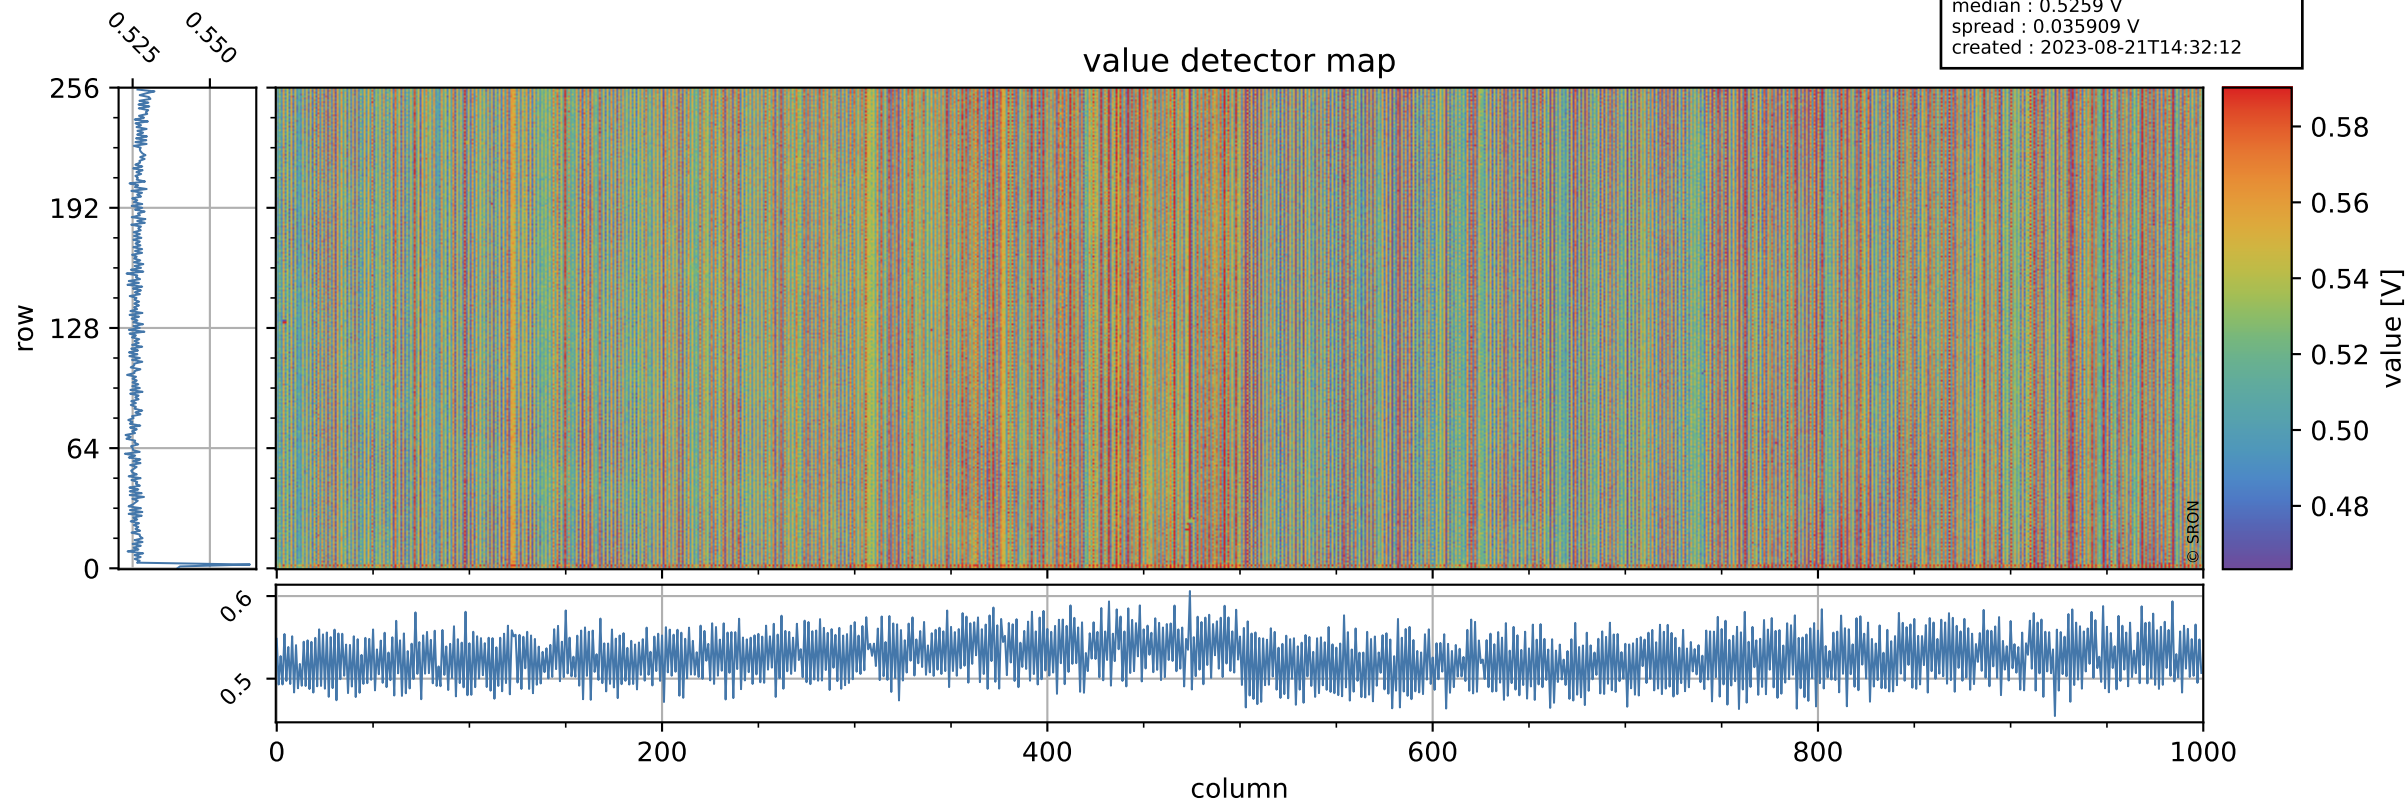

Tropomi SWIR offset (official)

orbits : 19 in [10357, 10402]
coverage : 2019-10-13 / 2019-10-16
median : 0.5259 V
spread : 0.035909 V
created : 2023-08-21T14:32:12

value detector map

Tropomi SWIR offset (official)

orbits : 19 in [10357, 10402]
coverage : 2019-10-13 / 2019-10-16
median : 28.662 μV
spread : 14.499 μV
created : 2023-08-21T14:32:12

Tropomi SWIR offset (official)

value compared with SWIR offset CKD

orbits : 19 in [10357, 10402]
coverage : 2019-10-13 / 2019-10-16
median : -0.11579 mV
spread : 0.34323 mV
created : 2023-08-21T14:32:13

Tropomi SWIR offset (official) ground-tracks of Sentinel-5P

orbits : 19 in [10357, 10402]
coverage : 2019-10-13 / 2019-10-16
created : 2023-08-21T14:32:13

Tropomi SWIR offset (official)

orbits : [2827, 10402]
coverage : 2018-04-30 / 2019-10-16
created : 2023-08-21T14:32:14

trend of detector median & temperatures