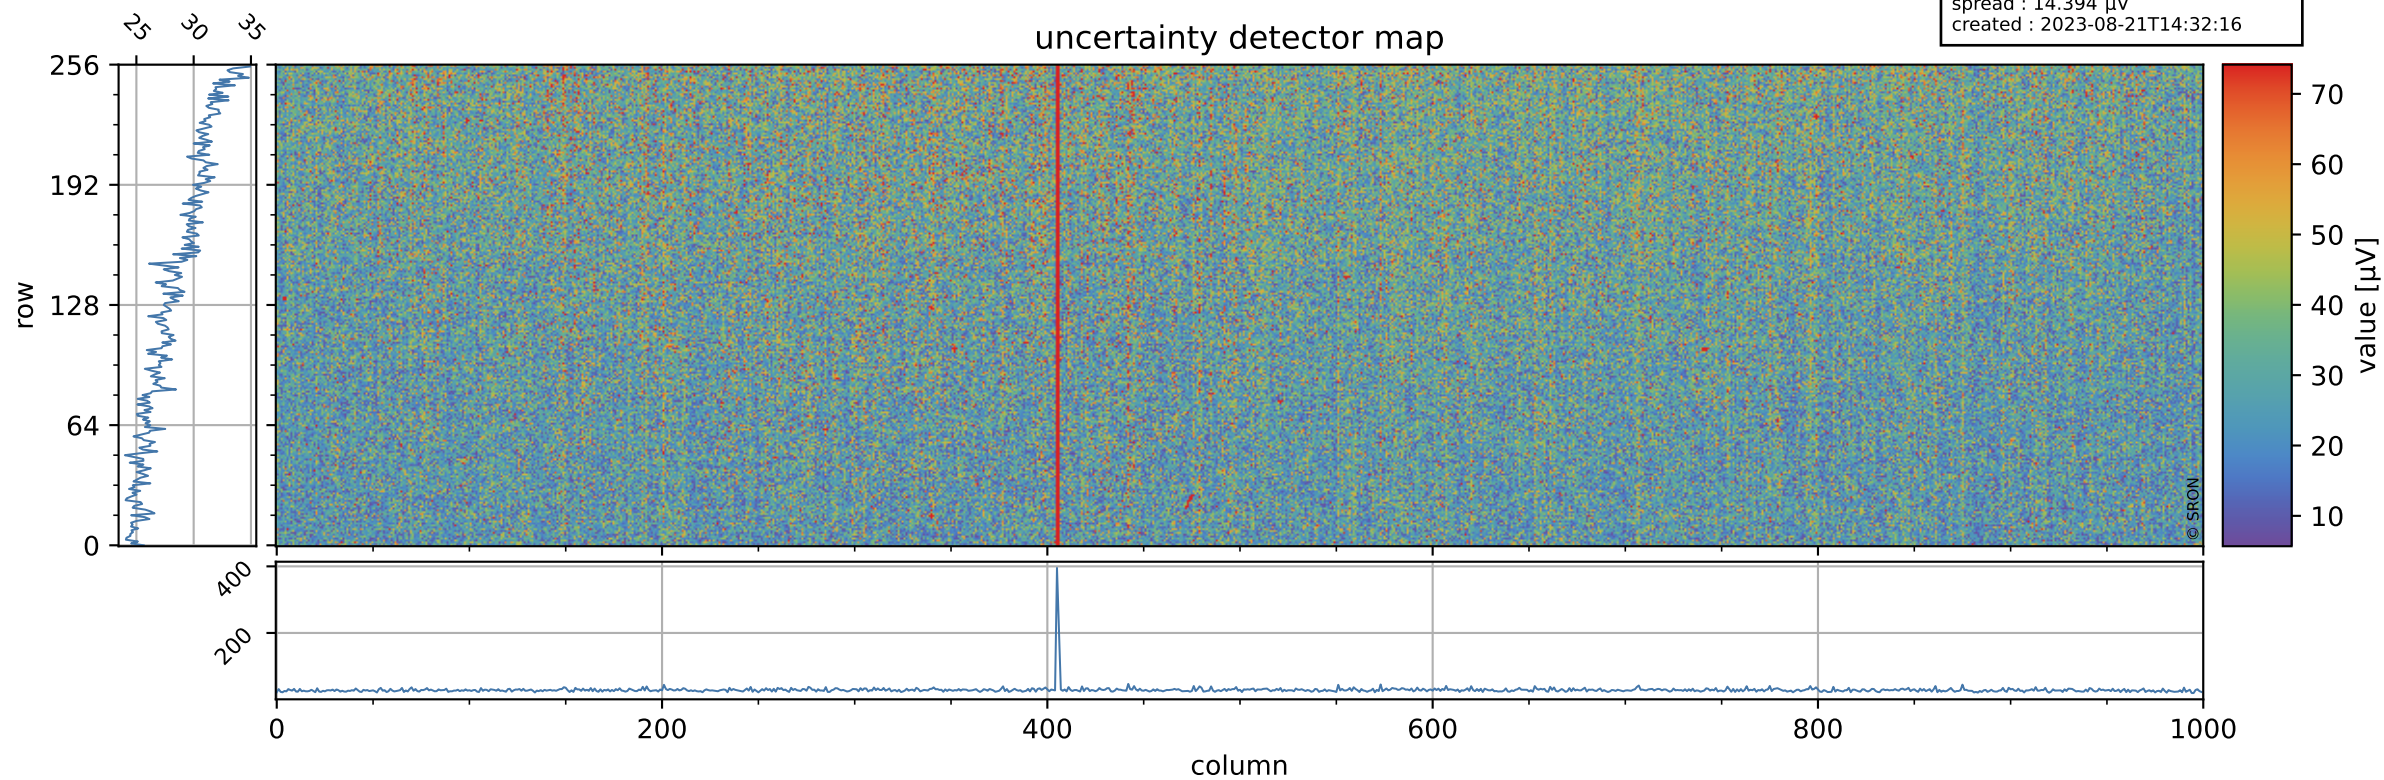

Tropomi SWIR offset (official)

orbits : 19 in [10372, 10417]
coverage : 2019-10-14 / 2019-10-17
median : 0.52591 V
spread : 0.035909 V
created : 2023-08-21T14:32:15

value detector map

Tropomi SWIR offset (official)

orbits : 19 in [10372, 10417]
coverage : 2019-10-14 / 2019-10-17
median : 28.57 μV
spread : 14.394 μV
created : 2023-08-21T14:32:16

Tropomi SWIR offset (official)

orbits : 19 in [10372, 10417]
coverage : 2019-10-14 / 2019-10-17
median : -0.11493 mV
spread : 0.34462 mV
created : 2023-08-21T14:32:16

value compared with SWIR offset CKD

Tropomi SWIR offset (official) ground-tracks of Sentinel-5P

orbits : 19 in [10372, 10417]
coverage : 2019-10-14 / 2019-10-17
created : 2023-08-21T14:32:17

Tropomi SWIR offset (official)

orbits : [2827, 10417]
coverage : 2018-04-30 / 2019-10-17
created : 2023-08-21T14:32:17

trend of detector median & temperatures