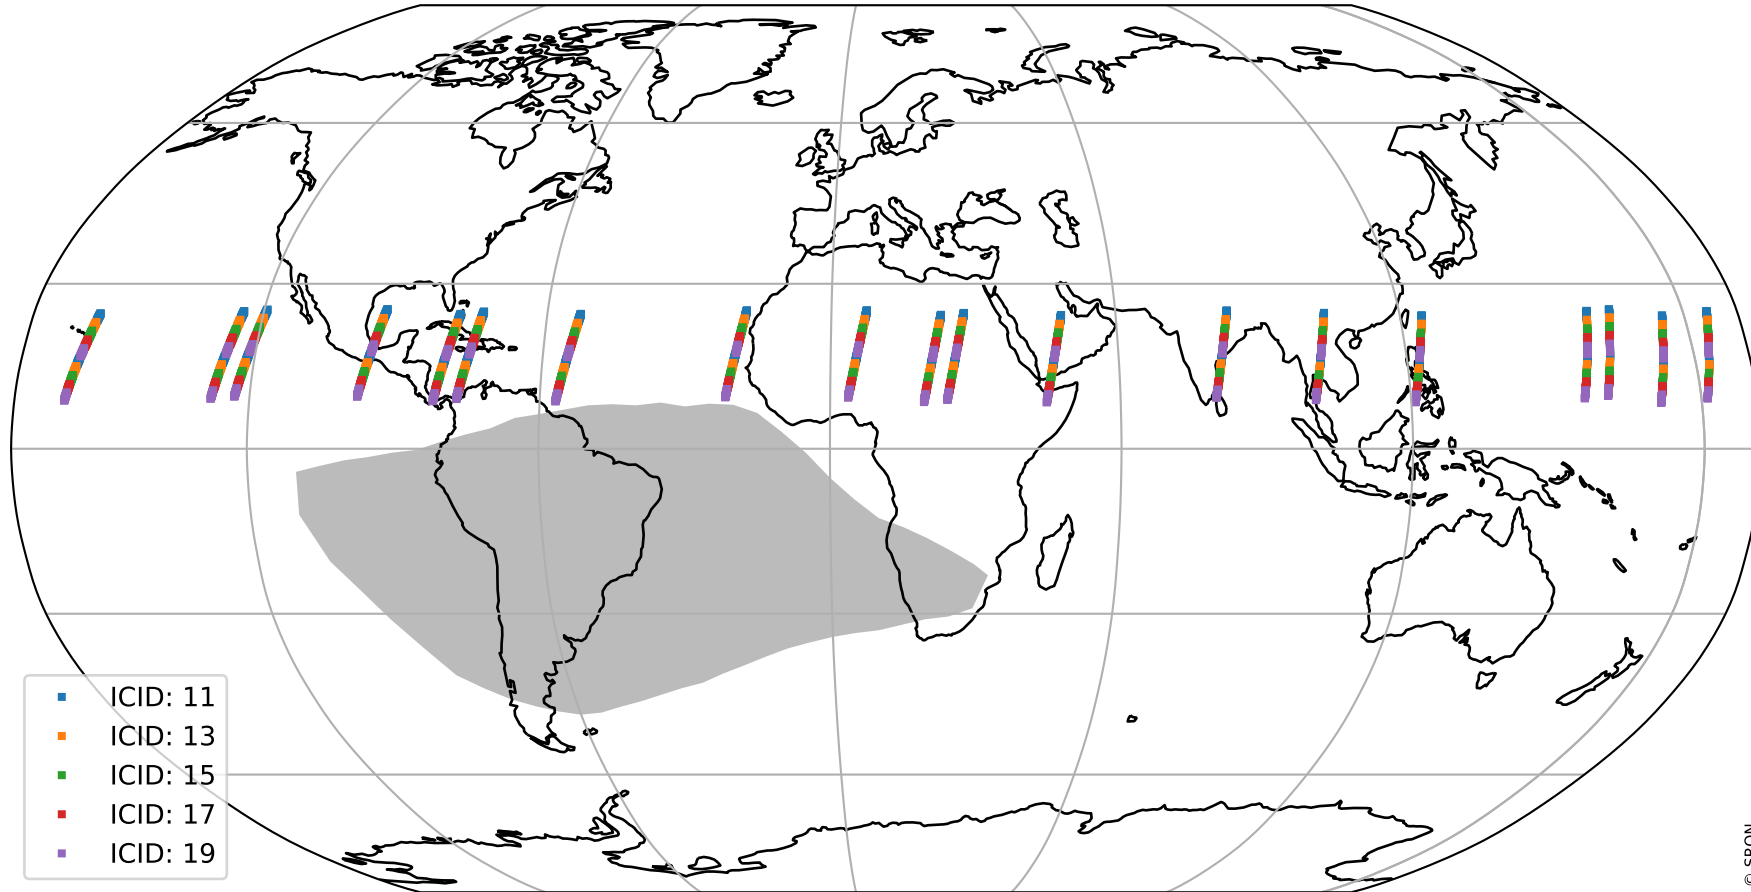

Tropomi SWIR offset (official)

orbits : 19 in [10372, 10417]
coverage : 2019-10-14 / 2019-10-17
median : 0.52591 V
spread : 0.035909 V
created : 2023-08-21T14:32:15

value detector map

Tropomi SWIR offset (official)

orbits : 19 in [10372, 10417]
coverage : 2019-10-14 / 2019-10-17
median : 28.57 μV
spread : 14.394 μV
created : 2023-08-21T14:32:16

Tropomi SWIR offset (official)

orbits : 19 in [10372, 10417]
coverage : 2019-10-14 / 2019-10-17
median : -0.11493 mV
spread : 0.34462 mV
created : 2023-08-21T14:32:16

value compared with SWIR offset CKD

Tropomi SWIR offset (official) ground-tracks of Sentinel-5P

orbits : 19 in [10372, 10417]
coverage : 2019-10-14 / 2019-10-17
created : 2023-08-21T14:32:17

Tropomi SWIR offset (official)

orbits : [2827, 10417]
coverage : 2018-04-30 / 2019-10-17
created : 2023-08-21T14:32:17

trend of detector median & temperatures