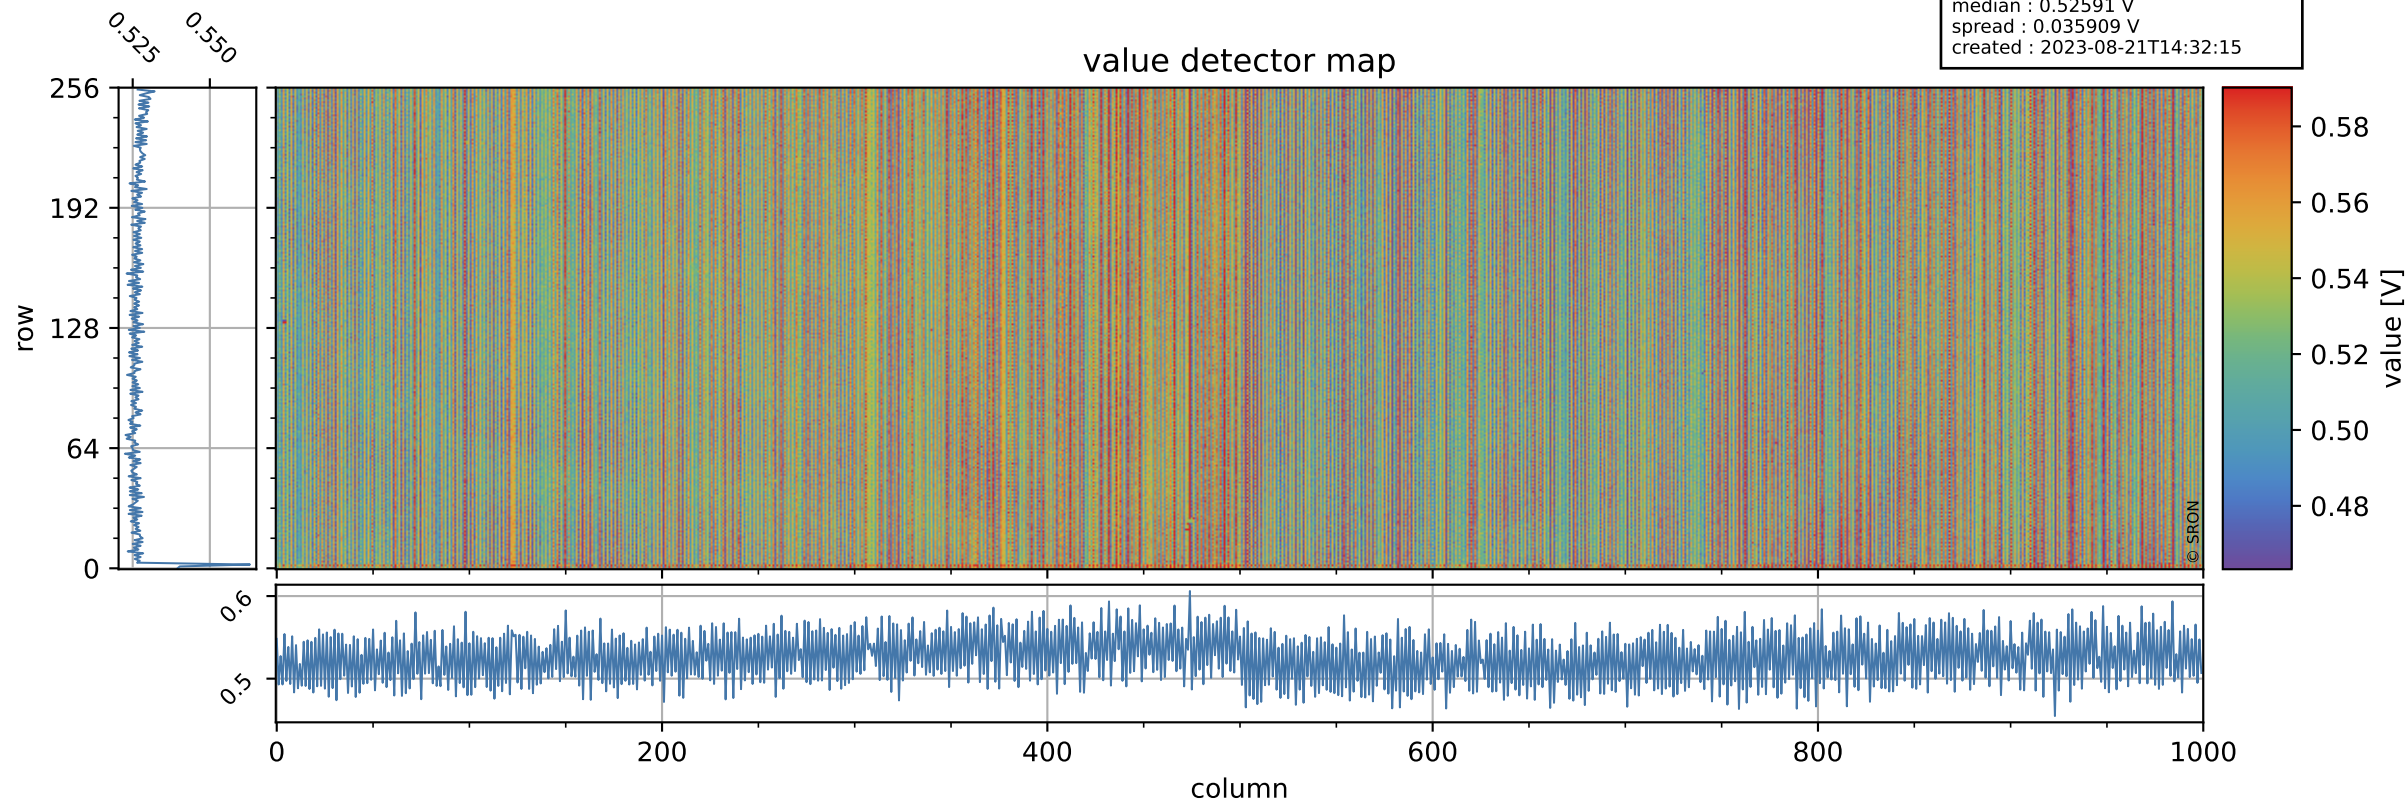

Tropomi SWIR offset (official)

orbits : 19 in [10372, 10417]
coverage : 2019-10-14 / 2019-10-17
median : 0.52591 V
spread : 0.035909 V
created : 2023-08-21T14:32:15

value detector map

Tropomi SWIR offset (official)

orbits : 19 in [10372, 10417]
coverage : 2019-10-14 / 2019-10-17
median : 28.57 μV
spread : 14.394 μV
created : 2023-08-21T14:32:16

Tropomi SWIR offset (official)

orbits : 19 in [10372, 10417]
coverage : 2019-10-14 / 2019-10-17
median : -0.11493 mV
spread : 0.34462 mV
created : 2023-08-21T14:32:16

value compared with SWIR offset CKD

Tropomi SWIR offset (official) ground-tracks of Sentinel-5P

orbits : 19 in [10372, 10417]
coverage : 2019-10-14 / 2019-10-17
created : 2023-08-21T14:32:17

Tropomi SWIR offset (official)

orbits : [2827, 10417]
coverage : 2018-04-30 / 2019-10-17
created : 2023-08-21T14:32:17

trend of detector median & temperatures