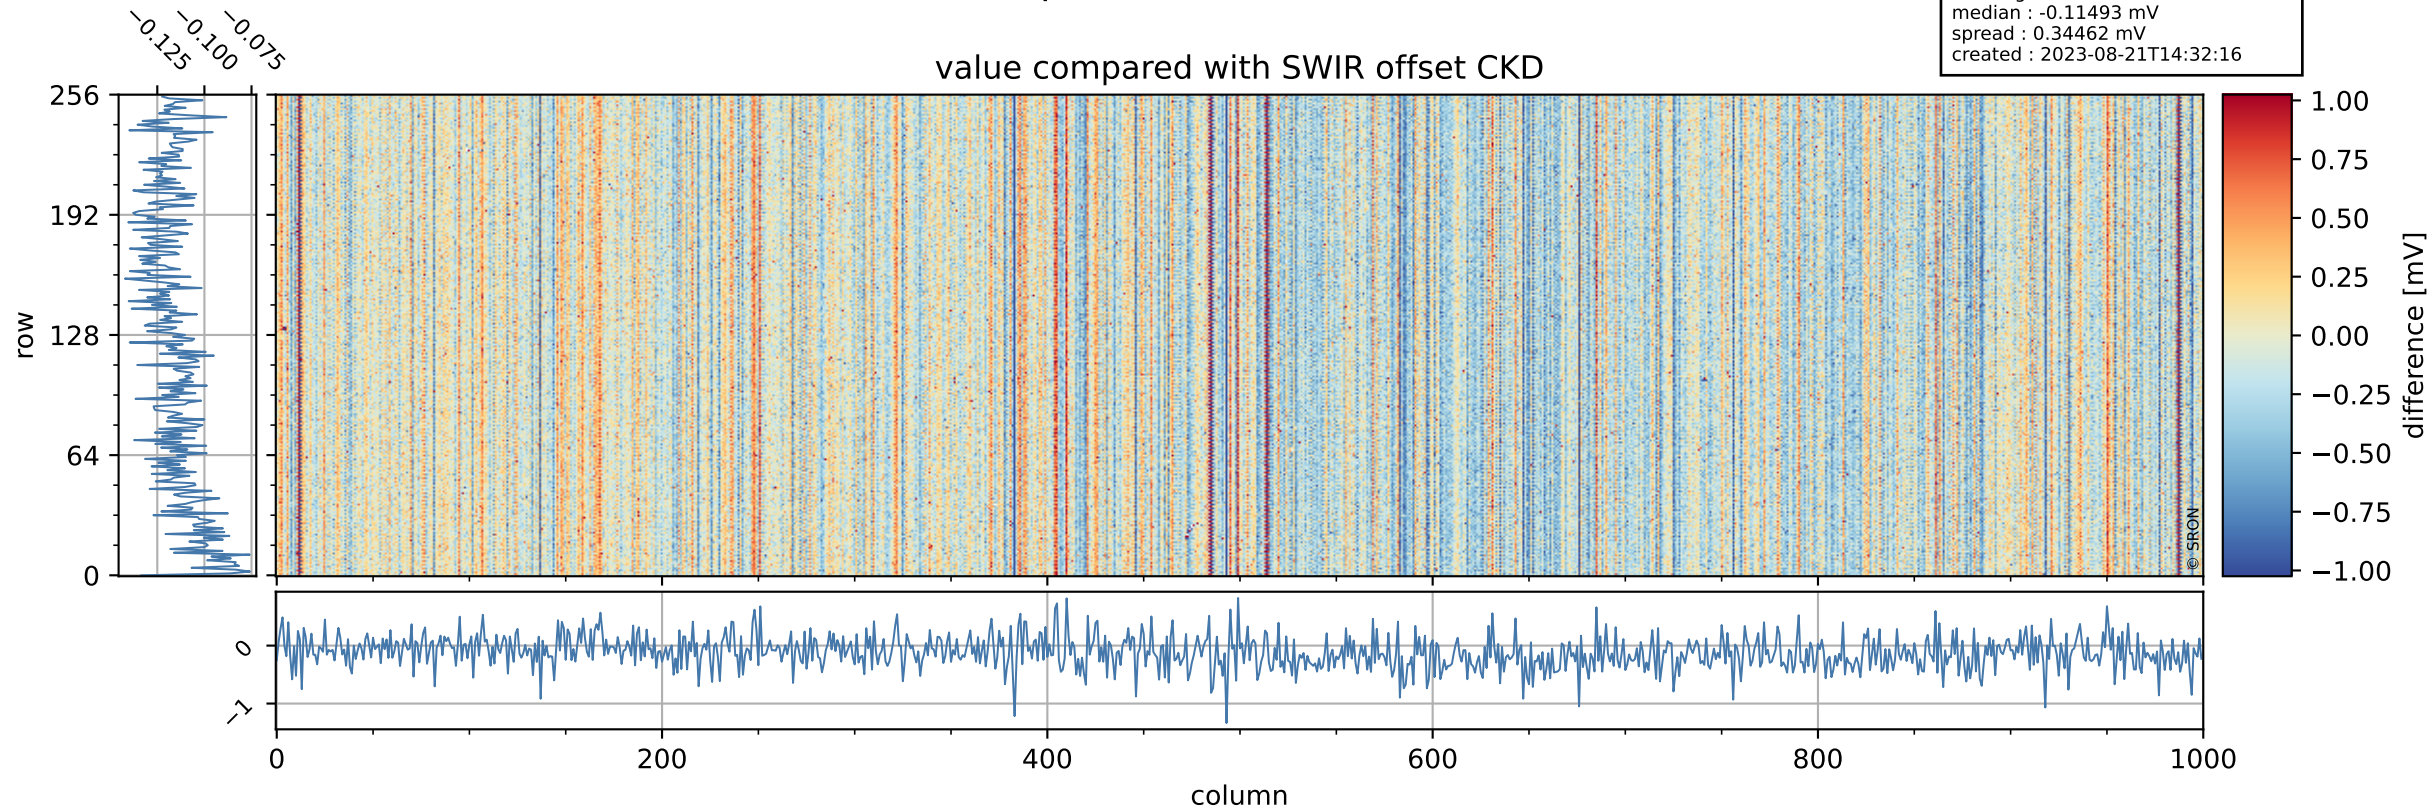

Tropomi SWIR offset (official)

orbits : 19 in [10372, 10417]
coverage : 2019-10-14 / 2019-10-17
median : 0.52591 V
spread : 0.035909 V
created : 2023-08-21T14:32:15

value detector map

Tropomi SWIR offset (official)

orbits : 19 in [10372, 10417]
coverage : 2019-10-14 / 2019-10-17
median : 28.57 μV
spread : 14.394 μV
created : 2023-08-21T14:32:16

Tropomi SWIR offset (official)

orbits : 19 in [10372, 10417]
coverage : 2019-10-14 / 2019-10-17
median : -0.11493 mV
spread : 0.34462 mV
created : 2023-08-21T14:32:16

value compared with SWIR offset CKD

Tropomi SWIR offset (official) ground-tracks of Sentinel-5P

orbits : 19 in [10372, 10417]
coverage : 2019-10-14 / 2019-10-17
created : 2023-08-21T14:32:17

Tropomi SWIR offset (official)

orbits : [2827, 10417]
coverage : 2018-04-30 / 2019-10-17
created : 2023-08-21T14:32:17

trend of detector median & temperatures