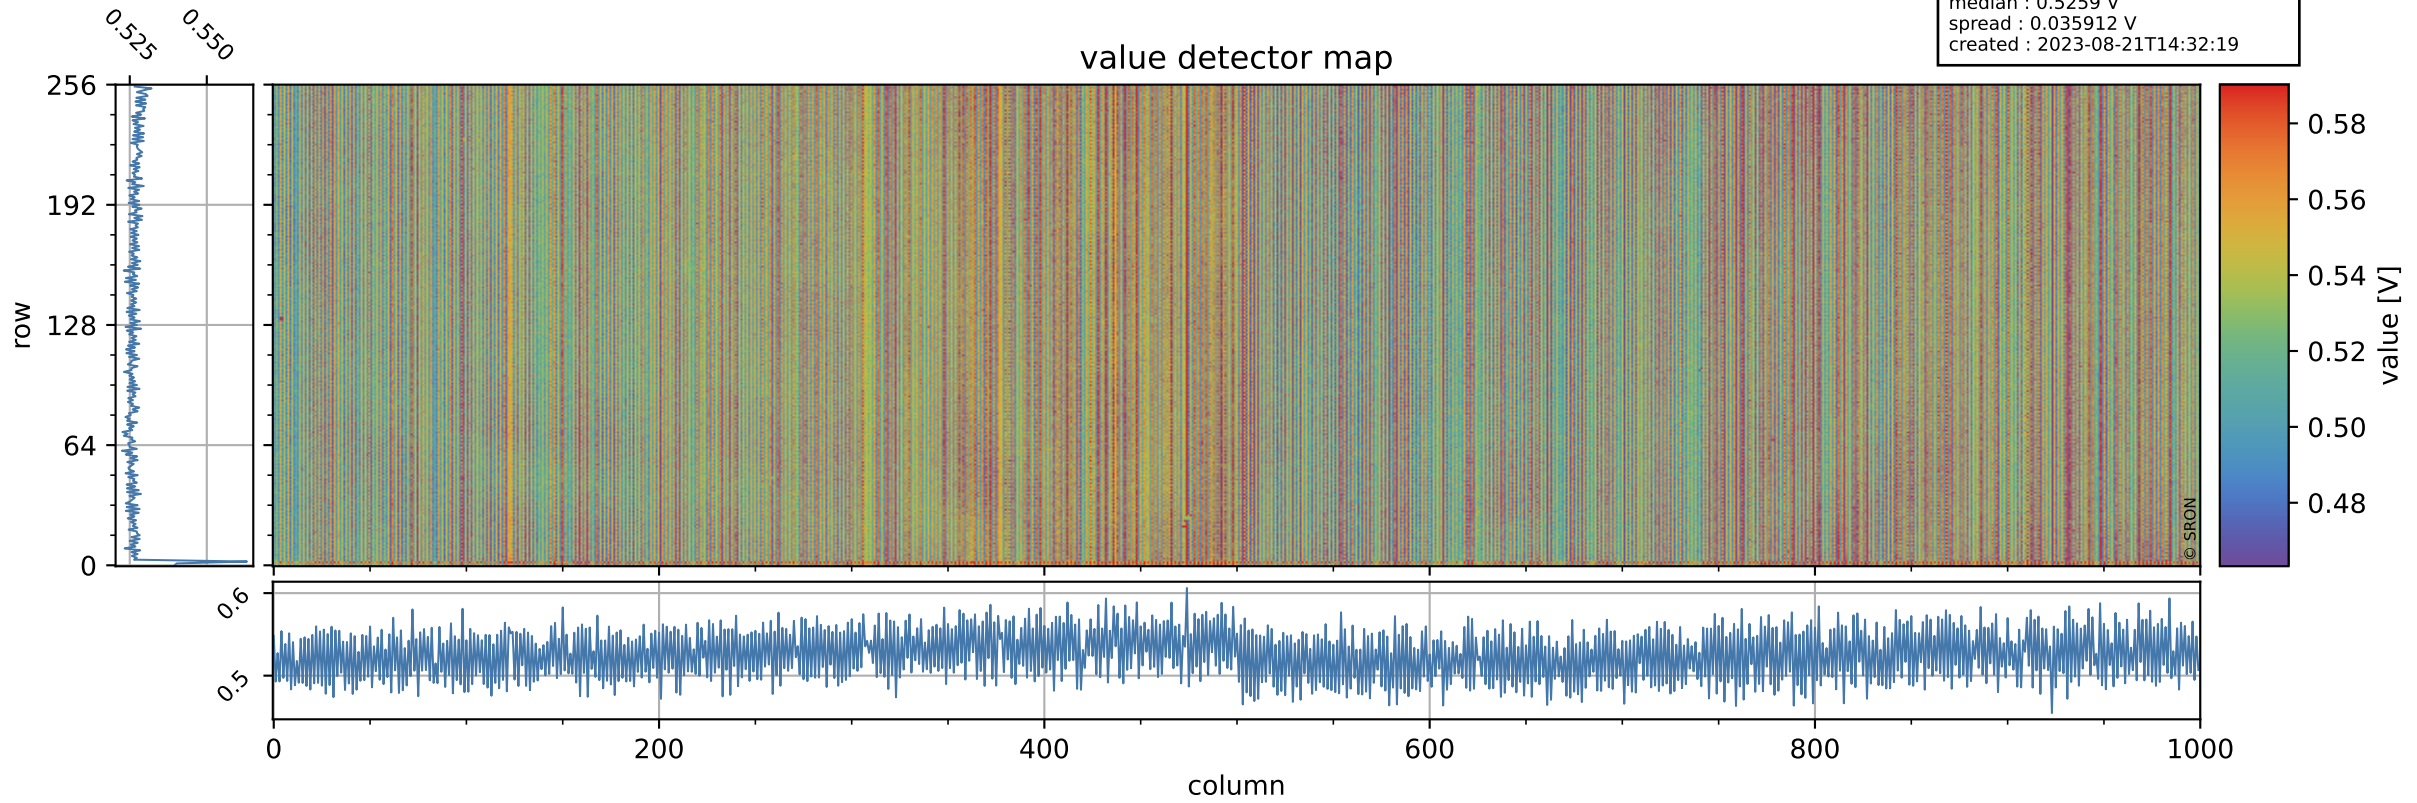

Tropomi SWIR offset (official)

orbits : 18 in [10387, 10432]
coverage : 2019-10-15 / 2019-10-18
median : 0.5259 V
spread : 0.035912 V
created : 2023-08-21T14:32:19

value detector map

Tropomi SWIR offset (official)

orbits : 18 in [10387, 10432]
coverage : 2019-10-15 / 2019-10-18
median : 28.311 μV
spread : 14.313 μV
created : 2023-08-21T14:32:19

Tropomi SWIR offset (official)

value compared with SWIR offset CKD

orbits : 18 in [10387, 10432]
coverage : 2019-10-15 / 2019-10-18
median : -0.1218 mV
spread : 0.34605 mV
created : 2023-08-21T14:32:20

Tropomi SWIR offset (official) ground-tracks of Sentinel-5P

orbits : 18 in [10387, 10432]
coverage : 2019-10-15 / 2019-10-18
created : 2023-08-21T14:32:20

Tropomi SWIR offset (official)

orbits : [2827, 10432]
coverage : 2018-04-30 / 2019-10-18
created : 2023-08-21T14:32:21

trend of detector median & temperatures