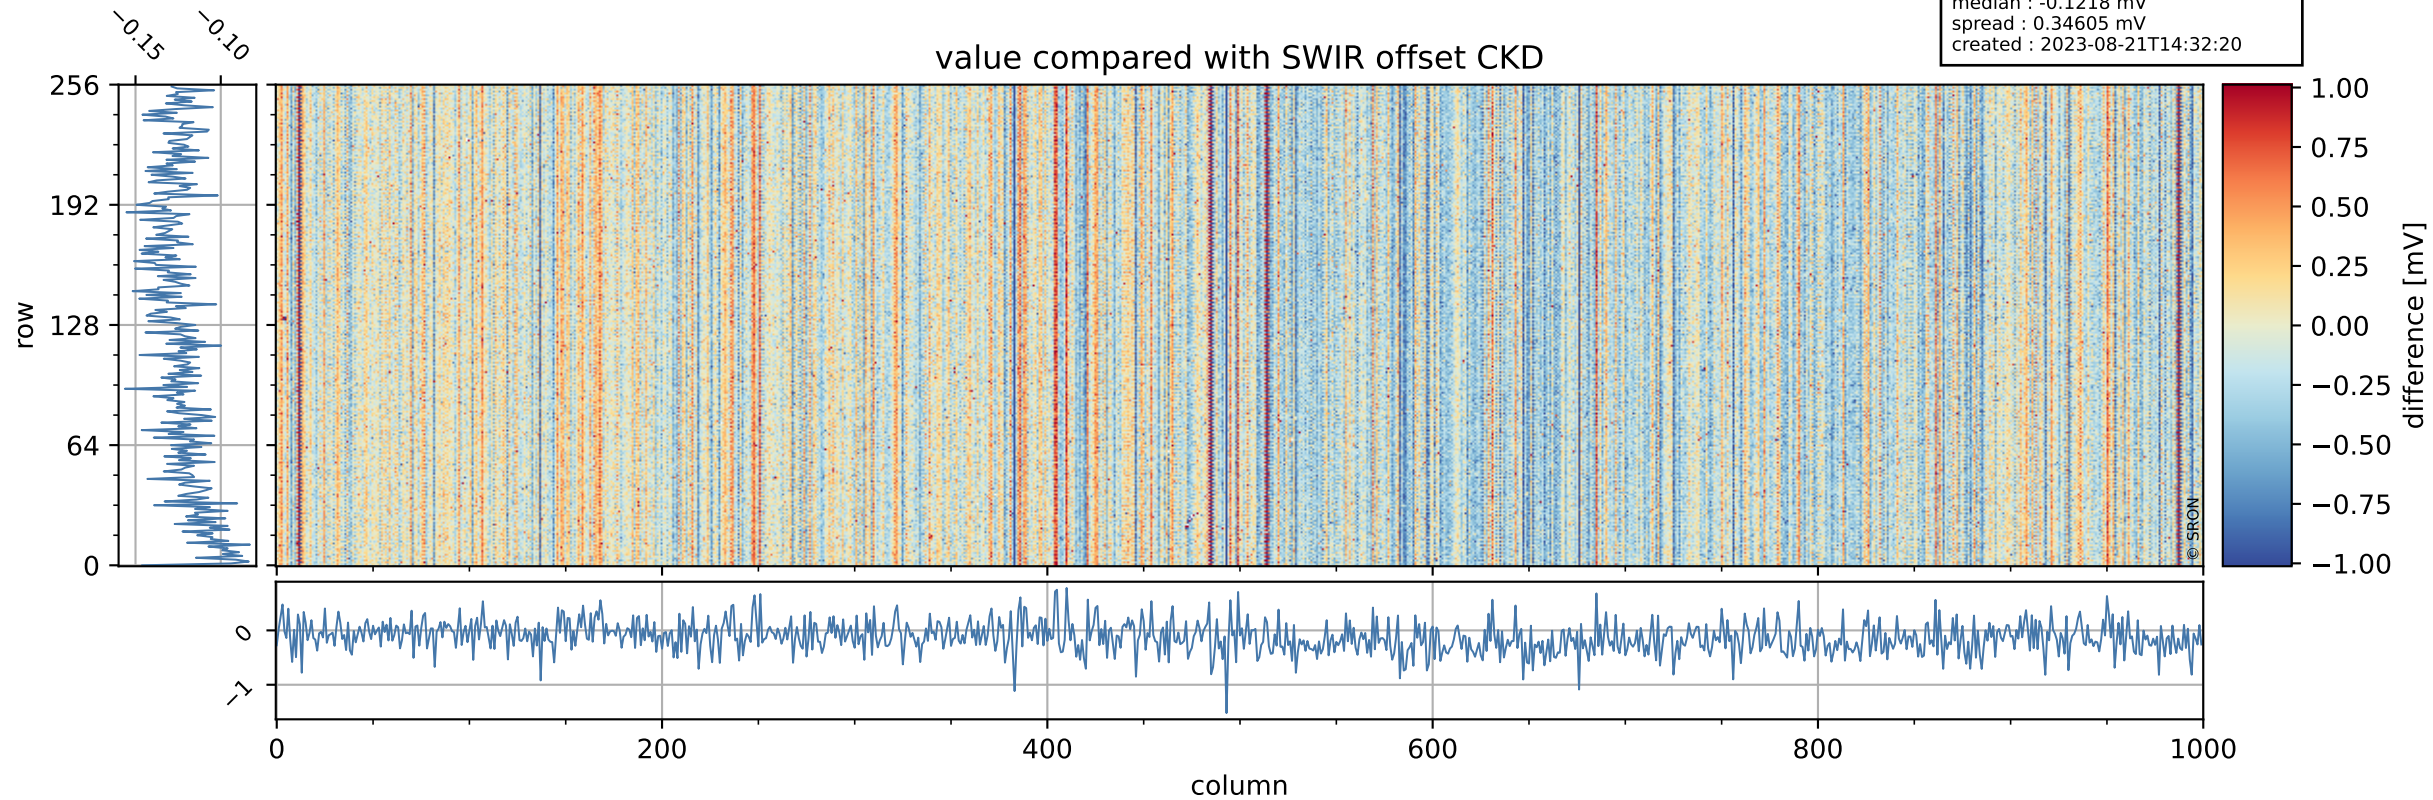

Tropomi SWIR offset (official)

orbits : 18 in [10387, 10432]
coverage : 2019-10-15 / 2019-10-18
median : 0.5259 V
spread : 0.035912 V
created : 2023-08-21T14:32:19

value detector map

Tropomi SWIR offset (official)

orbits : 18 in [10387, 10432]
coverage : 2019-10-15 / 2019-10-18
median : 28.311 μV
spread : 14.313 μV
created : 2023-08-21T14:32:19

Tropomi SWIR offset (official)

value compared with SWIR offset CKD

orbits : 18 in [10387, 10432]
coverage : 2019-10-15 / 2019-10-18
median : -0.1218 mV
spread : 0.34605 mV
created : 2023-08-21T14:32:20

Tropomi SWIR offset (official) ground-tracks of Sentinel-5P

orbits : 18 in [10387, 10432]
coverage : 2019-10-15 / 2019-10-18
created : 2023-08-21T14:32:20

Tropomi SWIR offset (official)

orbits : [2827, 10432]
coverage : 2018-04-30 / 2019-10-18
created : 2023-08-21T14:32:21

trend of detector median & temperatures