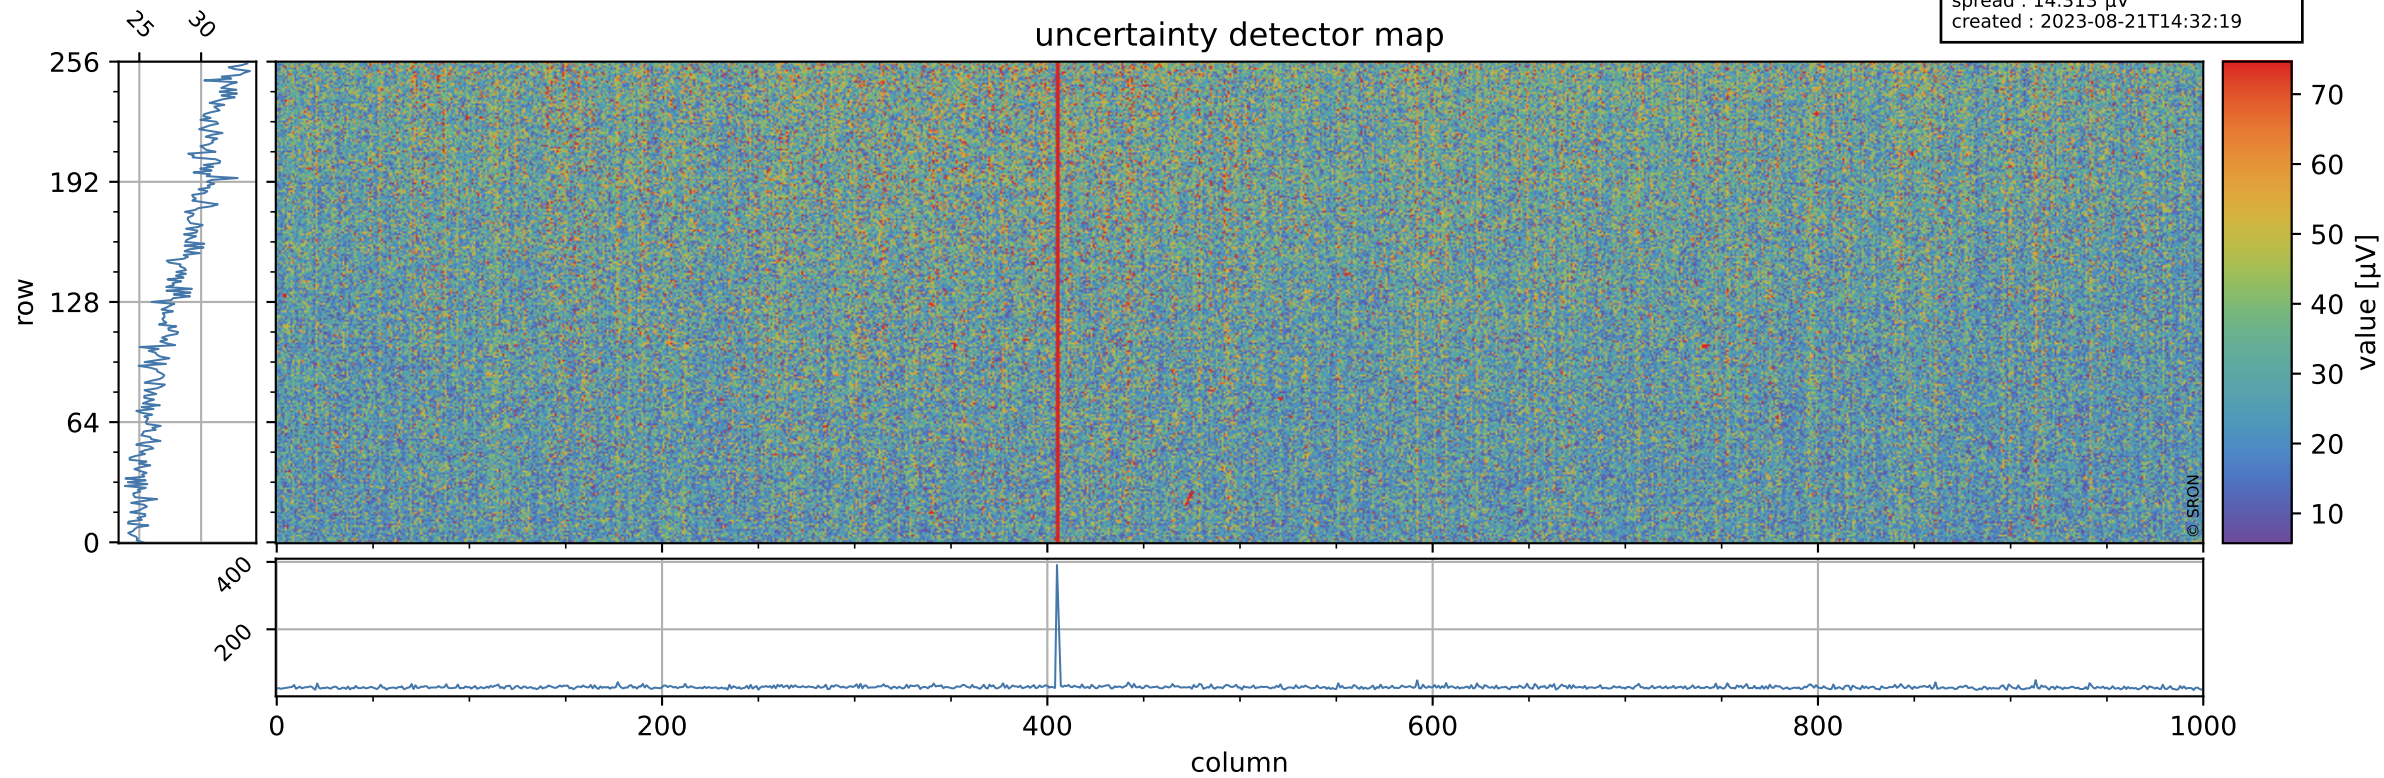

Tropomi SWIR offset (official)

orbits : 18 in [10387, 10432]
coverage : 2019-10-15 / 2019-10-18
median : 0.5259 V
spread : 0.035912 V
created : 2023-08-21T14:32:19

value detector map

Tropomi SWIR offset (official)

orbits : 18 in [10387, 10432]
coverage : 2019-10-15 / 2019-10-18
median : 28.311 μV
spread : 14.313 μV
created : 2023-08-21T14:32:19

Tropomi SWIR offset (official)

value compared with SWIR offset CKD

orbits : 18 in [10387, 10432]
coverage : 2019-10-15 / 2019-10-18
median : -0.1218 mV
spread : 0.34605 mV
created : 2023-08-21T14:32:20

Tropomi SWIR offset (official) ground-tracks of Sentinel-5P

orbits : 18 in [10387, 10432]
coverage : 2019-10-15 / 2019-10-18
created : 2023-08-21T14:32:20

Tropomi SWIR offset (official)

orbits : [2827, 10432]
coverage : 2018-04-30 / 2019-10-18
created : 2023-08-21T14:32:21

trend of detector median & temperatures