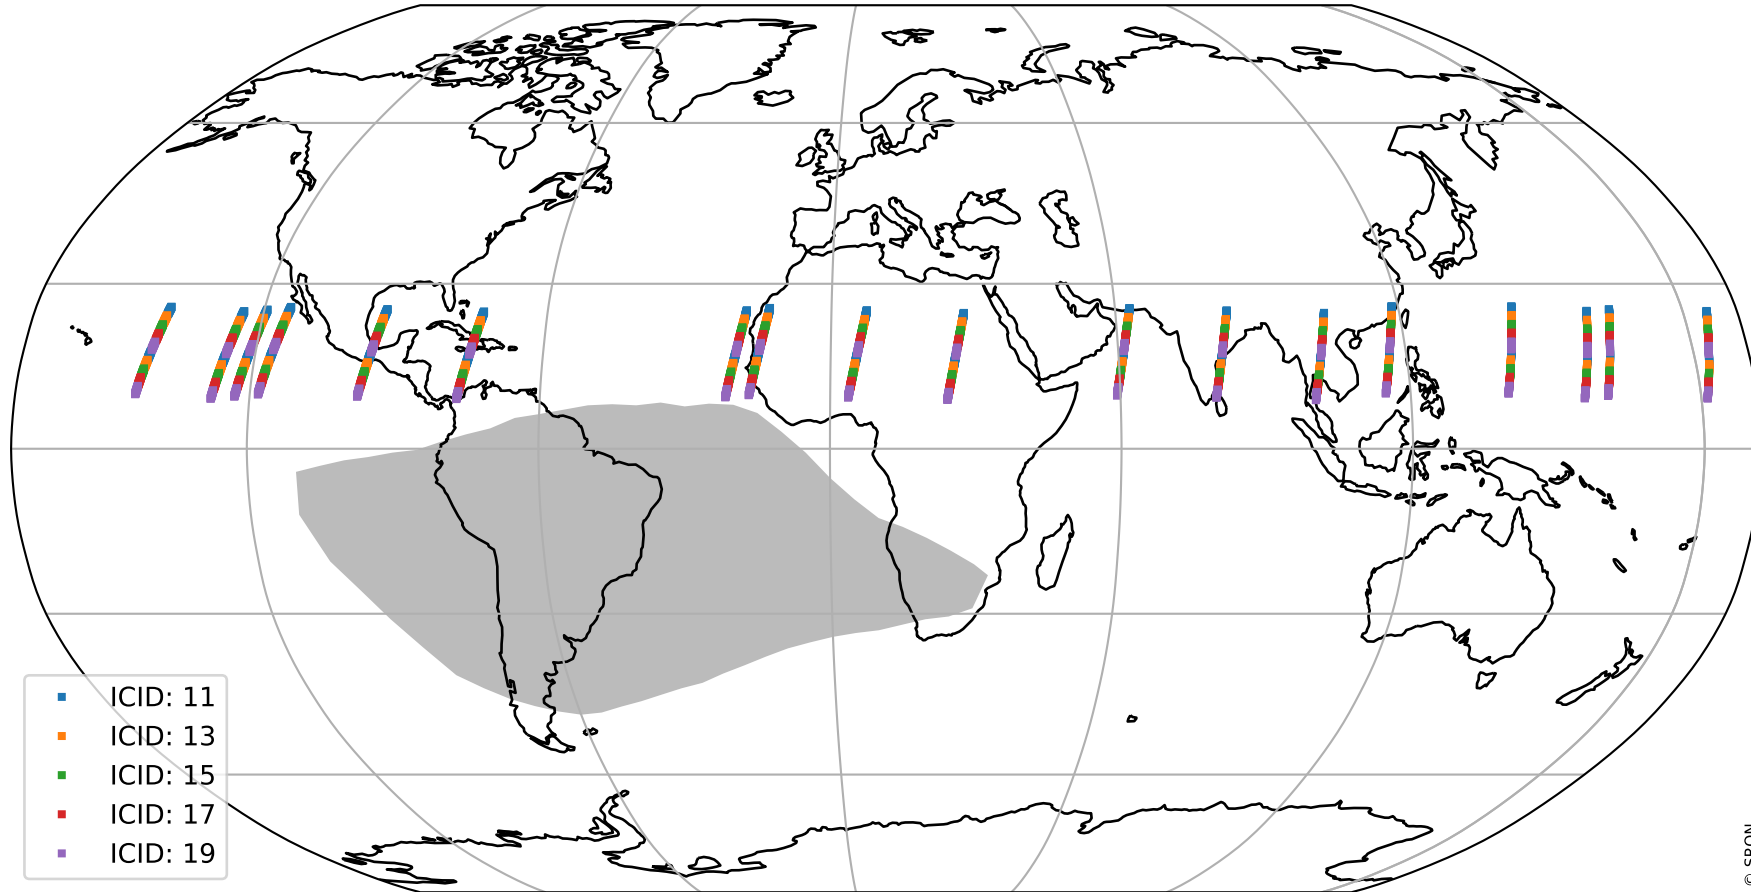

Tropomi SWIR offset (official)

orbits : 18 in [10387, 10432]
coverage : 2019-10-15 / 2019-10-18
median : 0.5259 V
spread : 0.035912 V
created : 2023-08-21T14:32:19

value detector map

Tropomi SWIR offset (official)

orbits : 18 in [10387, 10432]
coverage : 2019-10-15 / 2019-10-18
median : 28.311 μV
spread : 14.313 μV
created : 2023-08-21T14:32:19

Tropomi SWIR offset (official)

value compared with SWIR offset CKD

orbits : 18 in [10387, 10432]
coverage : 2019-10-15 / 2019-10-18
median : -0.1218 mV
spread : 0.34605 mV
created : 2023-08-21T14:32:20

Tropomi SWIR offset (official) ground-tracks of Sentinel-5P

orbits : 18 in [10387, 10432]
coverage : 2019-10-15 / 2019-10-18
created : 2023-08-21T14:32:20

Tropomi SWIR offset (official)

orbits : [2827, 10432]
coverage : 2018-04-30 / 2019-10-18
created : 2023-08-21T14:32:21