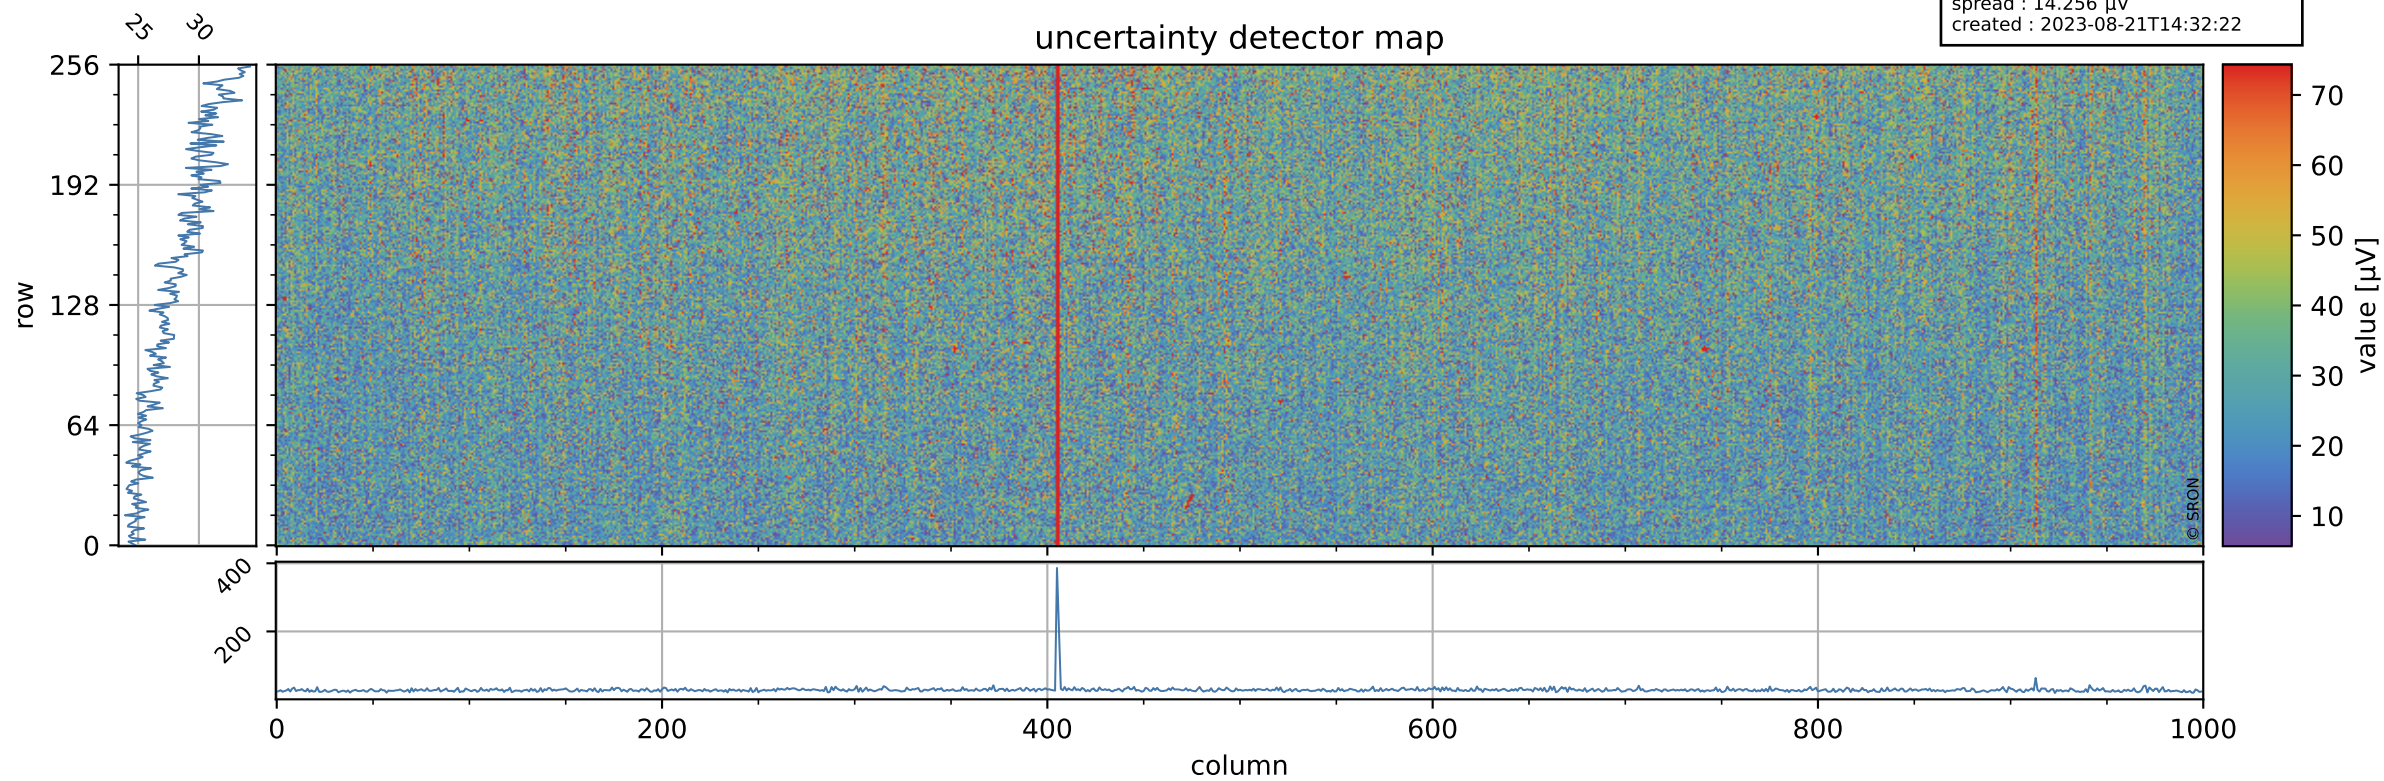

Tropomi SWIR offset (official)

orbits : 19 in [10402, 10447]
coverage : 2019-10-16 / 2019-10-19
median : 0.52591 V
spread : 0.035911 V
created : 2023-08-21T14:32:22

value detector map

Tropomi SWIR offset (official)

orbits : 19 in [10402, 10447]
coverage : 2019-10-16 / 2019-10-19
median : 28.193 μV
spread : 14.256 μV
created : 2023-08-21T14:32:22

Tropomi SWIR offset (official)

value compared with SWIR offset CKD

orbits : 19 in [10402, 10447]
coverage : 2019-10-16 / 2019-10-19
median : -0.11209 mV
spread : 0.34558 mV
created : 2023-08-21T14:32:23

Tropomi SWIR offset (official) ground-tracks of Sentinel-5P

orbits : 19 in [10402, 10447]
coverage : 2019-10-16 / 2019-10-19
created : 2023-08-21T14:32:23

Tropomi SWIR offset (official)

orbits : [2827, 10447]
coverage : 2018-04-30 / 2019-10-19
created : 2023-08-21T14:32:24

trend of detector median & temperatures