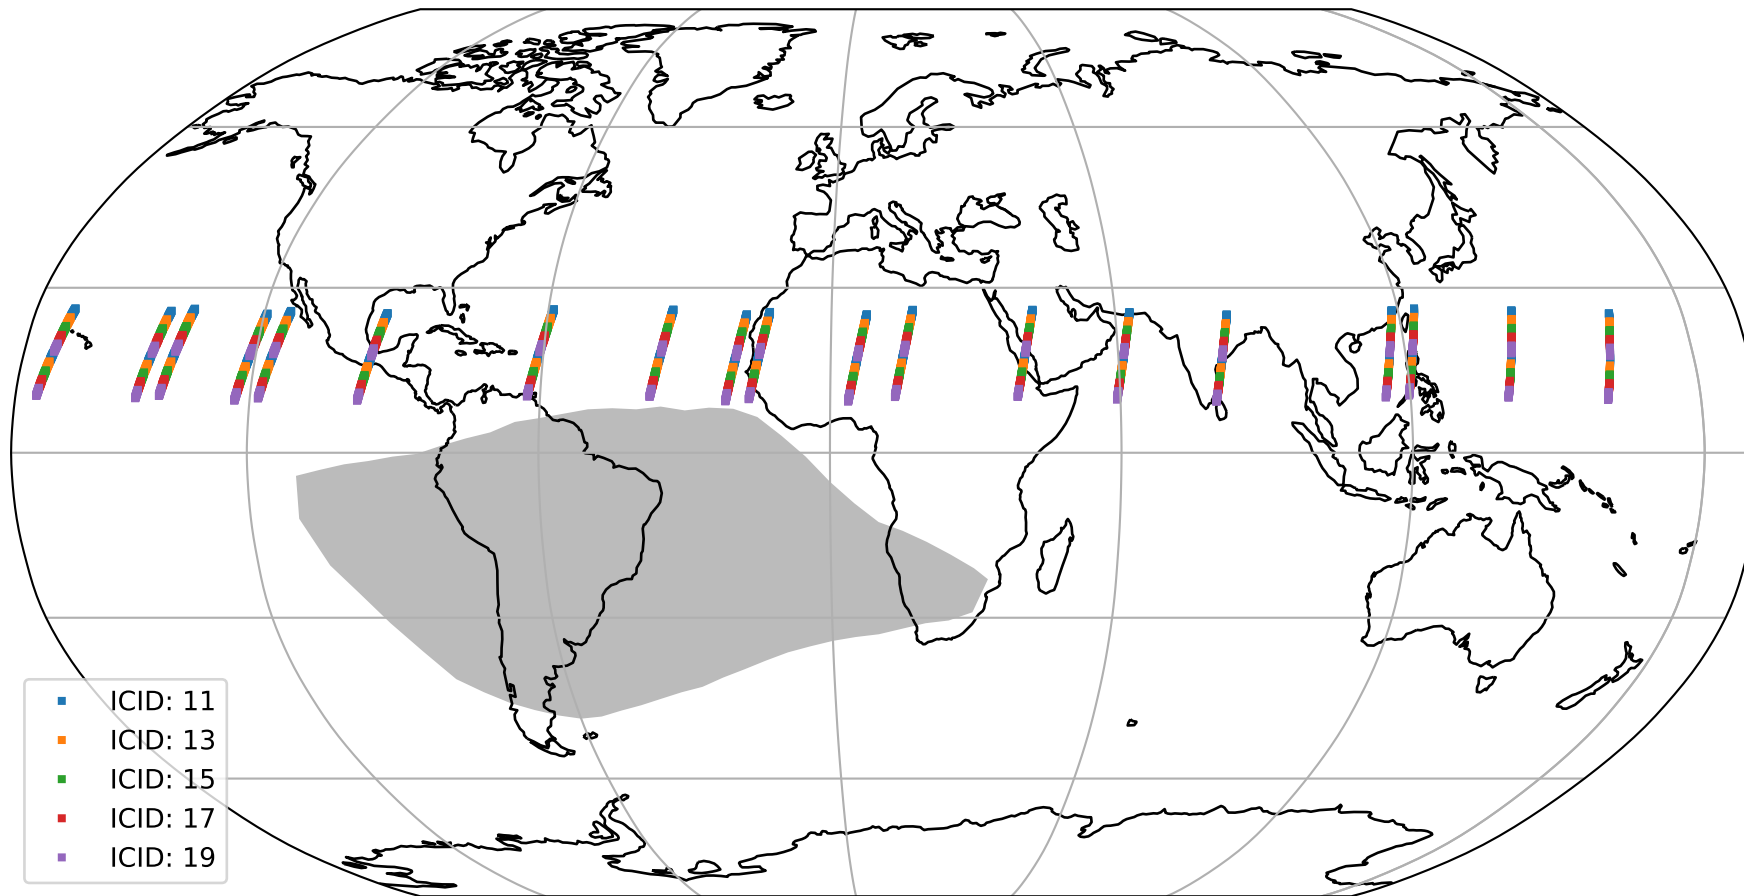

Tropomi SWIR offset (official)

orbits : 19 in [10402, 10447]
coverage : 2019-10-16 / 2019-10-19
median : 0.52591 V
spread : 0.035911 V
created : 2023-08-21T14:32:22

value detector map

Tropomi SWIR offset (official)

orbits : 19 in [10402, 10447]
coverage : 2019-10-16 / 2019-10-19
median : 28.193 μV
spread : 14.256 μV
created : 2023-08-21T14:32:22

Tropomi SWIR offset (official)

value compared with SWIR offset CKD

orbits : 19 in [10402, 10447]
coverage : 2019-10-16 / 2019-10-19
median : -0.11209 mV
spread : 0.34558 mV
created : 2023-08-21T14:32:23

Tropomi SWIR offset (official) ground-tracks of Sentinel-5P

orbits : 19 in [10402, 10447]
coverage : 2019-10-16 / 2019-10-19
created : 2023-08-21T14:32:23

Tropomi SWIR offset (official)

orbits : [2827, 10447]
coverage : 2018-04-30 / 2019-10-19
created : 2023-08-21T14:32:24