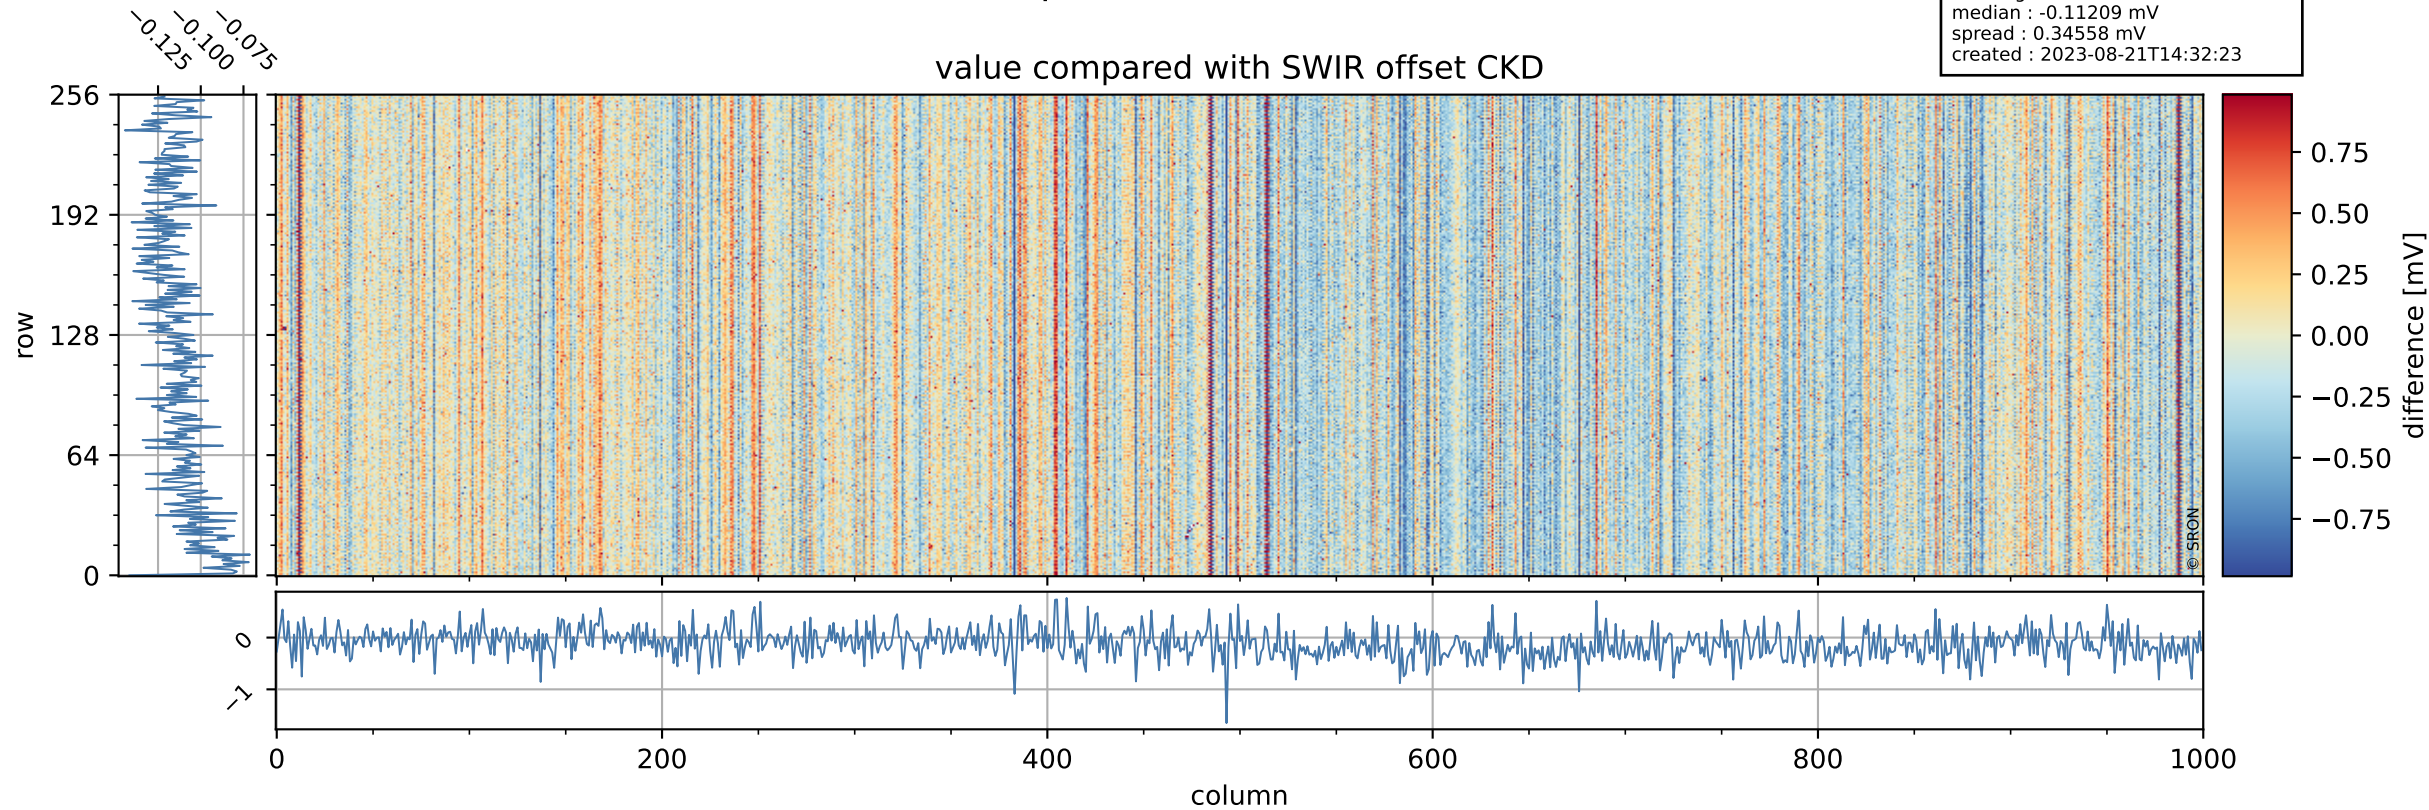

Tropomi SWIR offset (official)

orbits : 19 in [10402, 10447]
coverage : 2019-10-16 / 2019-10-19
median : 0.52591 V
spread : 0.035911 V
created : 2023-08-21T14:32:22

value detector map

Tropomi SWIR offset (official)

orbits : 19 in [10402, 10447]
coverage : 2019-10-16 / 2019-10-19
median : 28.193 μV
spread : 14.256 μV
created : 2023-08-21T14:32:22

Tropomi SWIR offset (official)

value compared with SWIR offset CKD

orbits : 19 in [10402, 10447]
coverage : 2019-10-16 / 2019-10-19
median : -0.11209 mV
spread : 0.34558 mV
created : 2023-08-21T14:32:23

Tropomi SWIR offset (official) ground-tracks of Sentinel-5P

orbits : 19 in [10402, 10447]
coverage : 2019-10-16 / 2019-10-19
created : 2023-08-21T14:32:23

Tropomi SWIR offset (official)

orbits : [2827, 10447]
coverage : 2018-04-30 / 2019-10-19
created : 2023-08-21T14:32:24

trend of detector median & temperatures