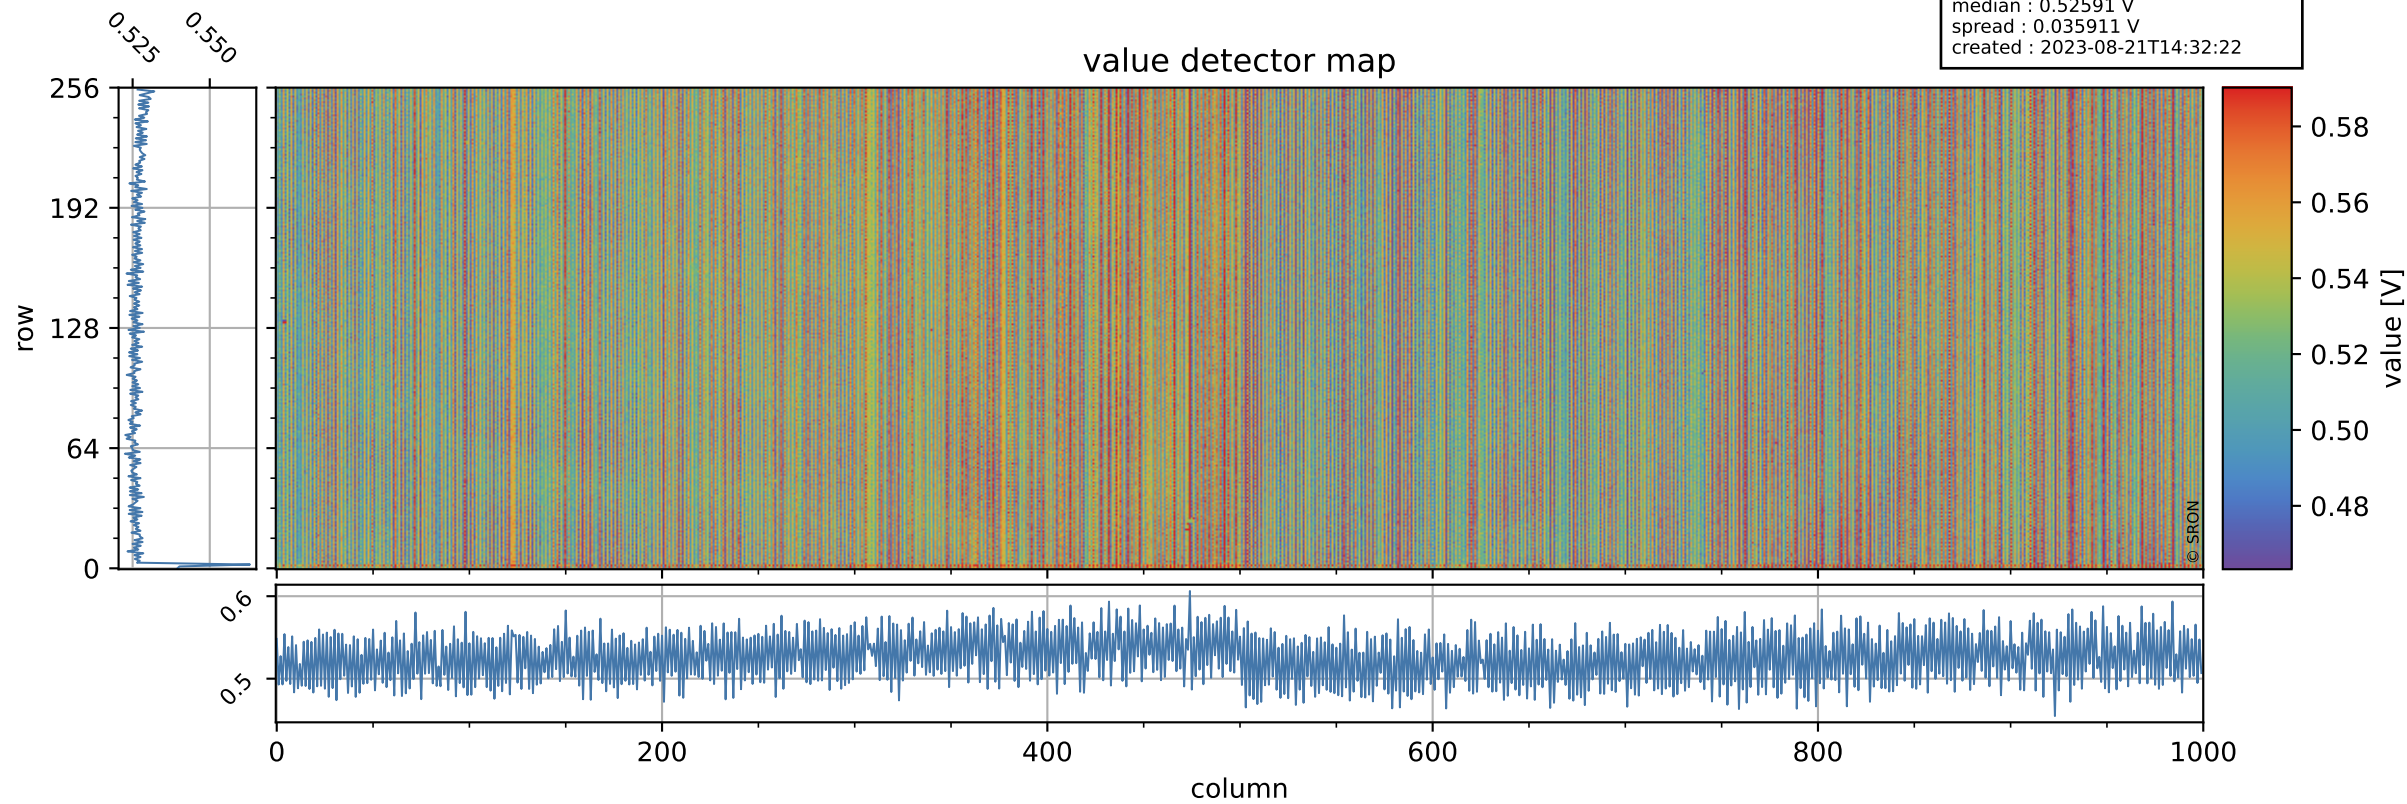

Tropomi SWIR offset (official)

orbits : 19 in [10402, 10447]
coverage : 2019-10-16 / 2019-10-19
median : 0.52591 V
spread : 0.035911 V
created : 2023-08-21T14:32:22

value detector map

Tropomi SWIR offset (official)

orbits : 19 in [10402, 10447]
coverage : 2019-10-16 / 2019-10-19
median : 28.193 μV
spread : 14.256 μV
created : 2023-08-21T14:32:22

Tropomi SWIR offset (official)

value compared with SWIR offset CKD

orbits : 19 in [10402, 10447]
coverage : 2019-10-16 / 2019-10-19
median : -0.11209 mV
spread : 0.34558 mV
created : 2023-08-21T14:32:23

Tropomi SWIR offset (official) ground-tracks of Sentinel-5P

orbits : 19 in [10402, 10447]
coverage : 2019-10-16 / 2019-10-19
created : 2023-08-21T14:32:23

Tropomi SWIR offset (official)

orbits : [2827, 10447]
coverage : 2018-04-30 / 2019-10-19
created : 2023-08-21T14:32:24

trend of detector median & temperatures