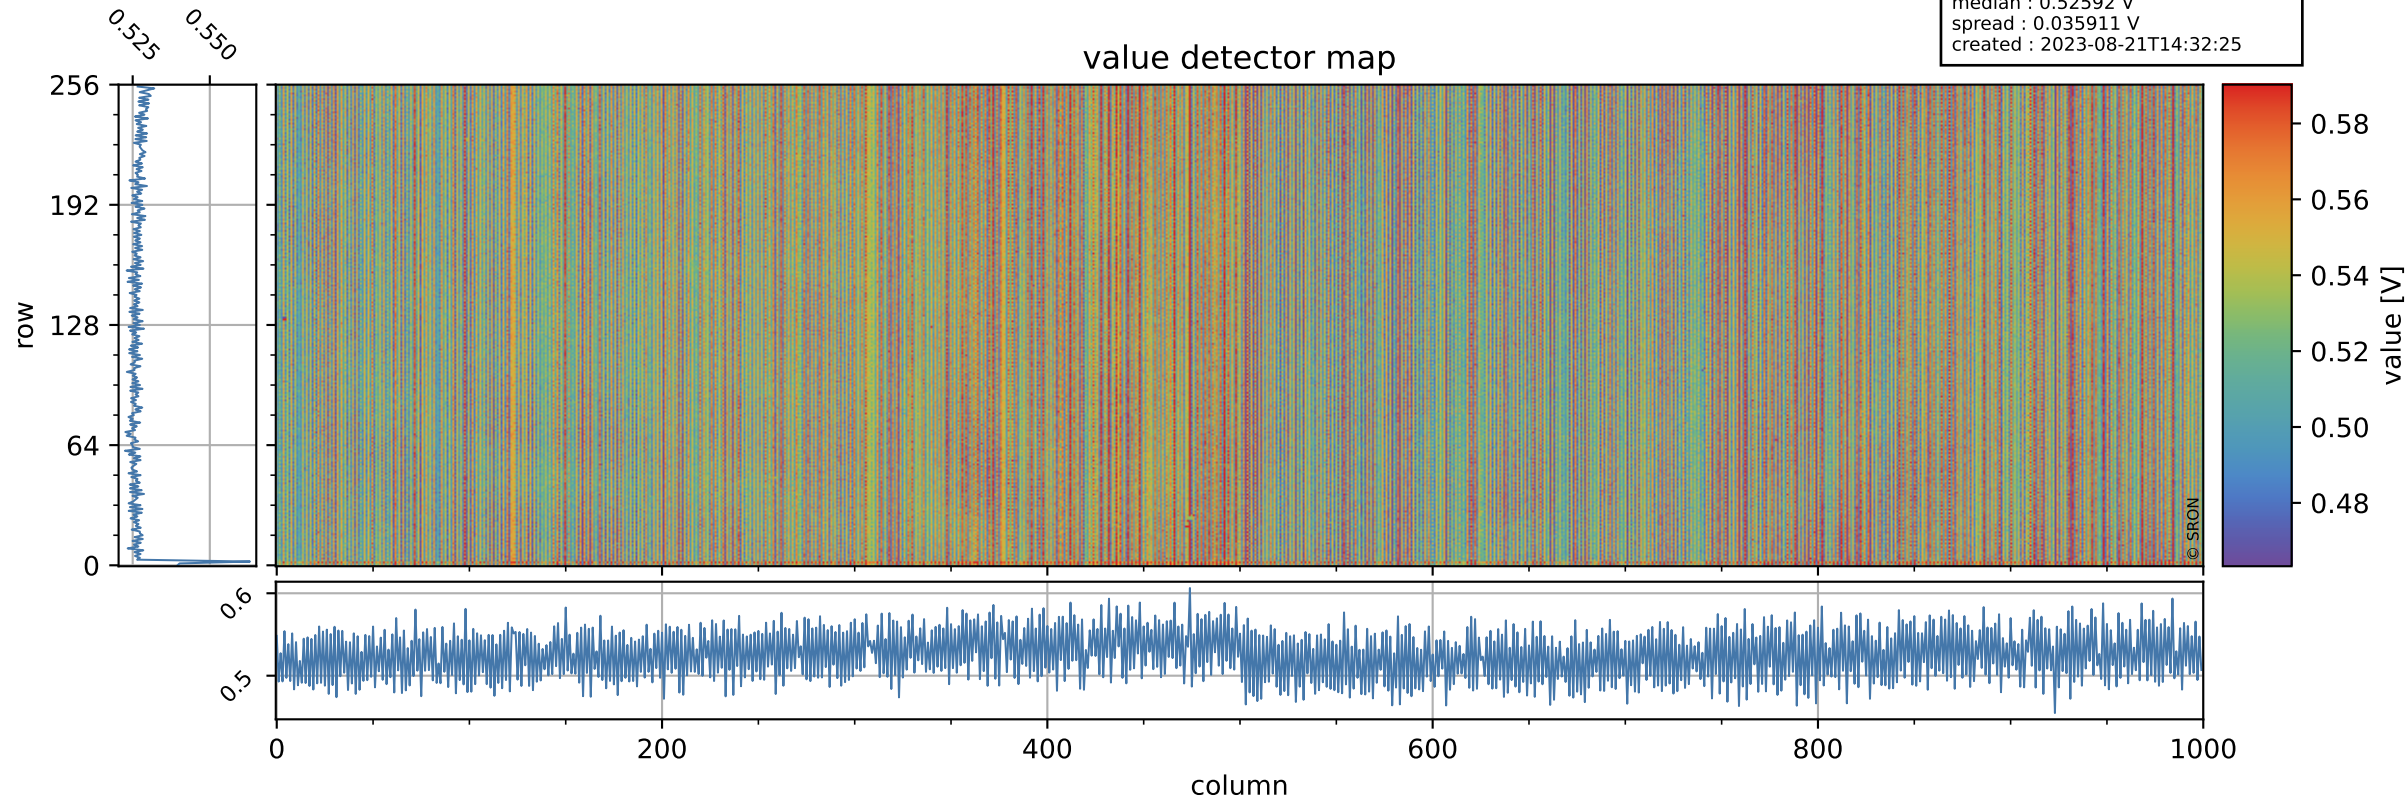

Tropomi SWIR offset (official)

orbits : 18 in [10417, 10462]
coverage : 2019-10-17 / 2019-10-20
median : 0.52592 V
spread : 0.035911 V
created : 2023-08-21T14:32:25

value detector map

Tropomi SWIR offset (official)

orbits : 18 in [10417, 10462]
coverage : 2019-10-17 / 2019-10-20
median : 28.515 μV
spread : 14.412 μV
created : 2023-08-21T14:32:25

Tropomi SWIR offset (official)

value compared with SWIR offset CKD

orbits : 18 in [10417, 10462]
coverage : 2019-10-17 / 2019-10-20
median : -0.10292 mV
spread : 0.34632 mV
created : 2023-08-21T14:32:26

Tropomi SWIR offset (official) ground-tracks of Sentinel-5P

orbits : 18 in [10417, 10462]
coverage : 2019-10-17 / 2019-10-20
created : 2023-08-21T14:32:26

Tropomi SWIR offset (official)

orbits : [2827, 10462]
coverage : 2018-04-30 / 2019-10-20
created : 2023-08-21T14:32:27

trend of detector median & temperatures