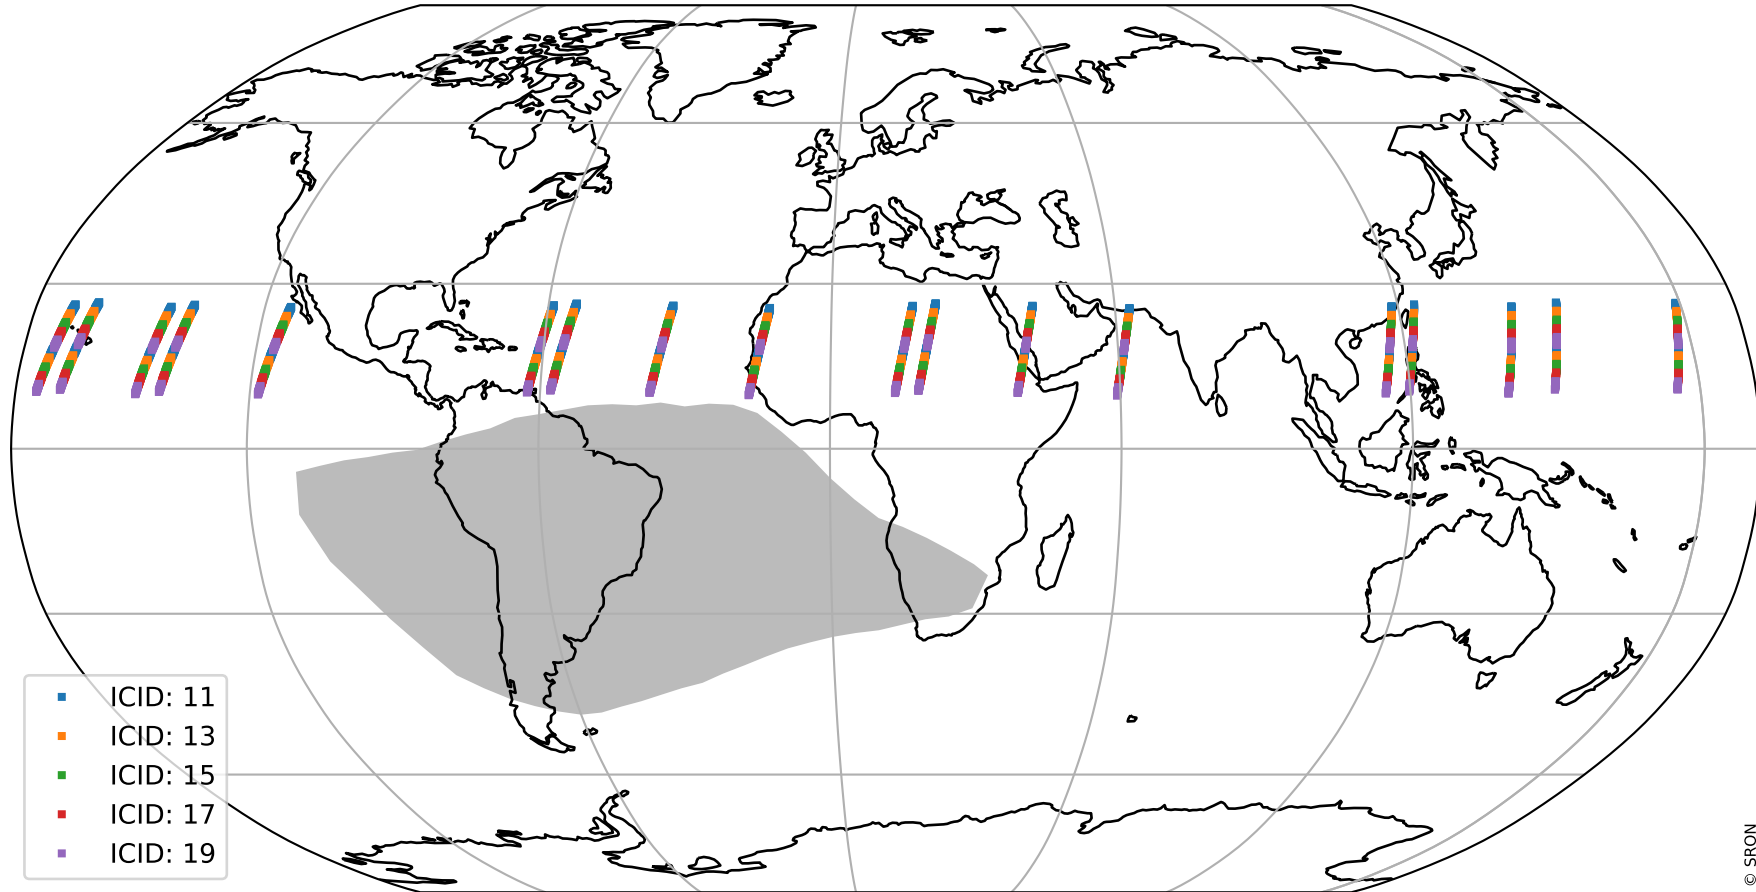

Tropomi SWIR offset (official)

orbits : 18 in [10417, 10462]
coverage : 2019-10-17 / 2019-10-20
median : 0.52592 V
spread : 0.035911 V
created : 2023-08-21T14:32:25

value detector map

Tropomi SWIR offset (official)

orbits : 18 in [10417, 10462]
coverage : 2019-10-17 / 2019-10-20
median : 28.515 μV
spread : 14.412 μV
created : 2023-08-21T14:32:25

Tropomi SWIR offset (official)

value compared with SWIR offset CKD

orbits : 18 in [10417, 10462]
coverage : 2019-10-17 / 2019-10-20
median : -0.10292 mV
spread : 0.34632 mV
created : 2023-08-21T14:32:26

Tropomi SWIR offset (official) ground-tracks of Sentinel-5P

orbits : 18 in [10417, 10462]
coverage : 2019-10-17 / 2019-10-20
created : 2023-08-21T14:32:26

Tropomi SWIR offset (official)

orbits : [2827, 10462]
coverage : 2018-04-30 / 2019-10-20
created : 2023-08-21T14:32:27

trend of detector median & temperatures