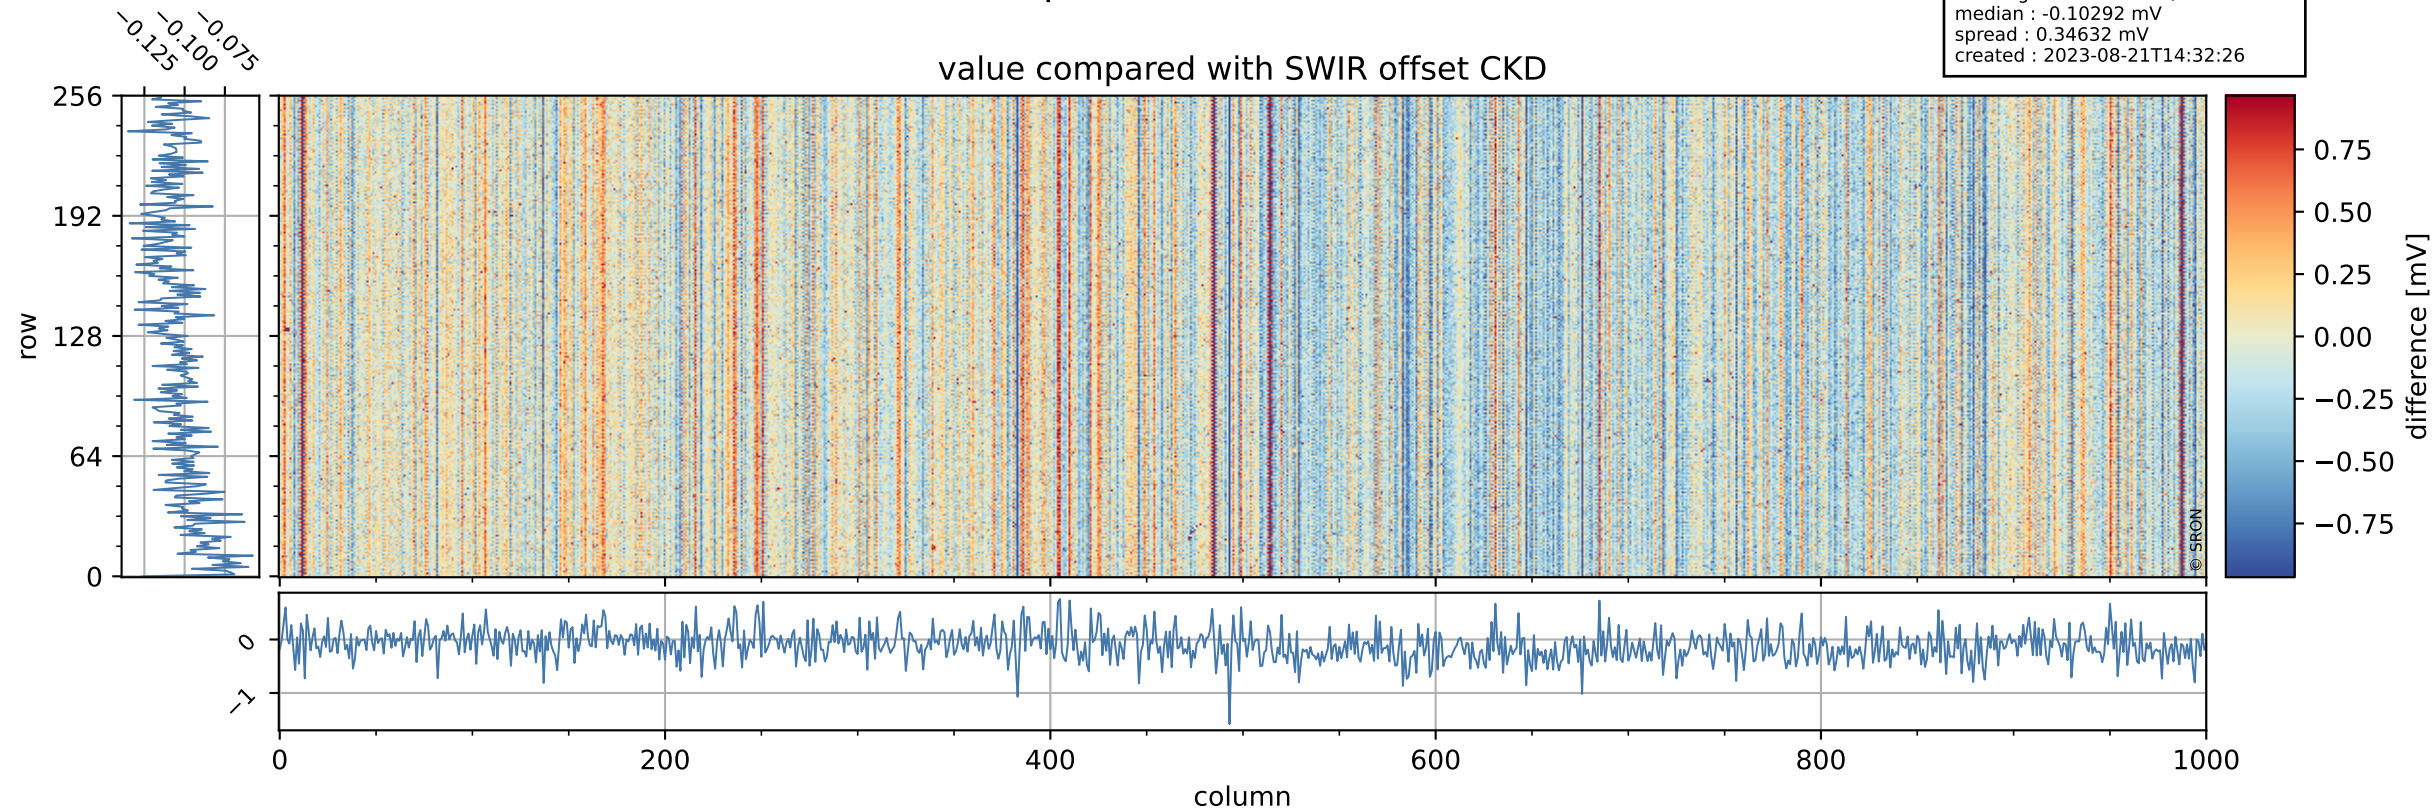

Tropomi SWIR offset (official)

orbits : 18 in [10417, 10462]
coverage : 2019-10-17 / 2019-10-20
median : 0.52592 V
spread : 0.035911 V
created : 2023-08-21T14:32:25

value detector map

Tropomi SWIR offset (official)

orbits : 18 in [10417, 10462]
coverage : 2019-10-17 / 2019-10-20
median : 28.515 μV
spread : 14.412 μV
created : 2023-08-21T14:32:25

Tropomi SWIR offset (official)

value compared with SWIR offset CKD

orbits : 18 in [10417, 10462]
coverage : 2019-10-17 / 2019-10-20
median : -0.10292 mV
spread : 0.34632 mV
created : 2023-08-21T14:32:26

Tropomi SWIR offset (official) ground-tracks of Sentinel-5P

orbits : 18 in [10417, 10462]
coverage : 2019-10-17 / 2019-10-20
created : 2023-08-21T14:32:26

Tropomi SWIR offset (official)

orbits : [2827, 10462]
coverage : 2018-04-30 / 2019-10-20
created : 2023-08-21T14:32:27

trend of detector median & temperatures