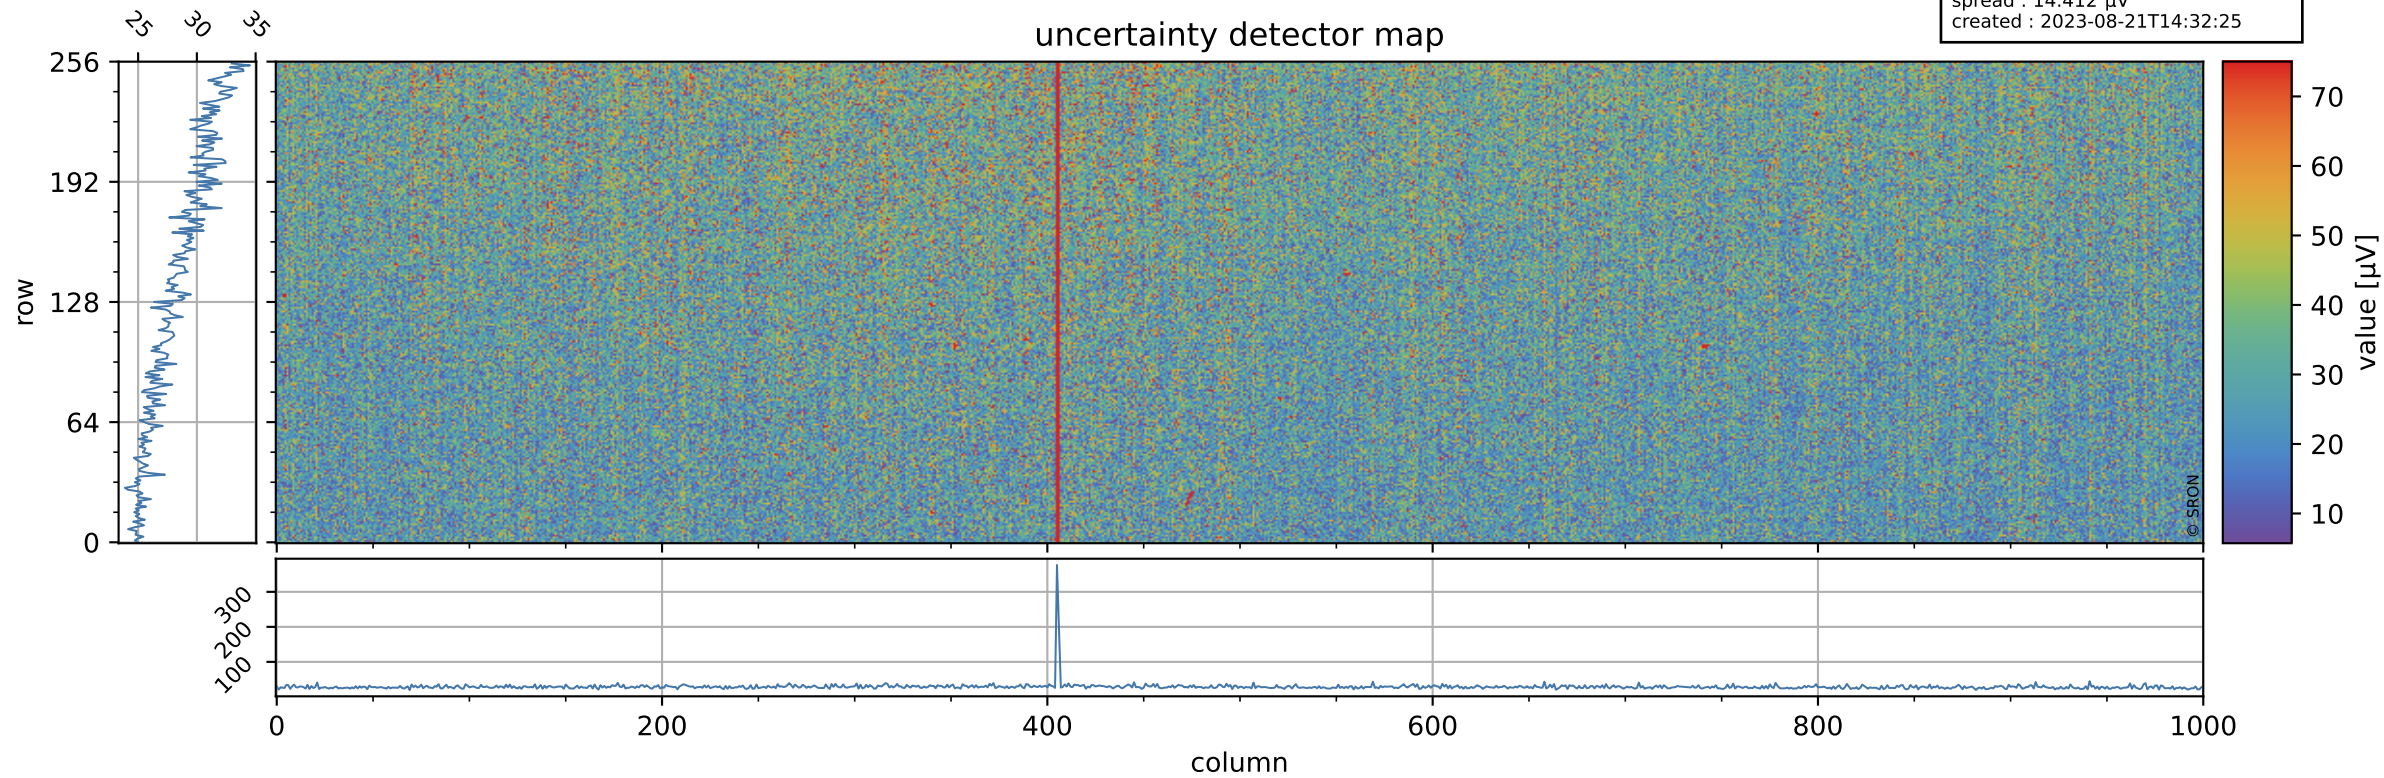

Tropomi SWIR offset (official)

orbits : 18 in [10417, 10462]
coverage : 2019-10-17 / 2019-10-20
median : 0.52592 V
spread : 0.035911 V
created : 2023-08-21T14:32:25

value detector map

Tropomi SWIR offset (official)

orbits : 18 in [10417, 10462]
coverage : 2019-10-17 / 2019-10-20
median : 28.515 μV
spread : 14.412 μV
created : 2023-08-21T14:32:25

Tropomi SWIR offset (official)

value compared with SWIR offset CKD

orbits : 18 in [10417, 10462]
coverage : 2019-10-17 / 2019-10-20
median : -0.10292 mV
spread : 0.34632 mV
created : 2023-08-21T14:32:26

Tropomi SWIR offset (official) ground-tracks of Sentinel-5P

orbits : 18 in [10417, 10462]
coverage : 2019-10-17 / 2019-10-20
created : 2023-08-21T14:32:26

Tropomi SWIR offset (official)

orbits : [2827, 10462]
coverage : 2018-04-30 / 2019-10-20
created : 2023-08-21T14:32:27

trend of detector median & temperatures