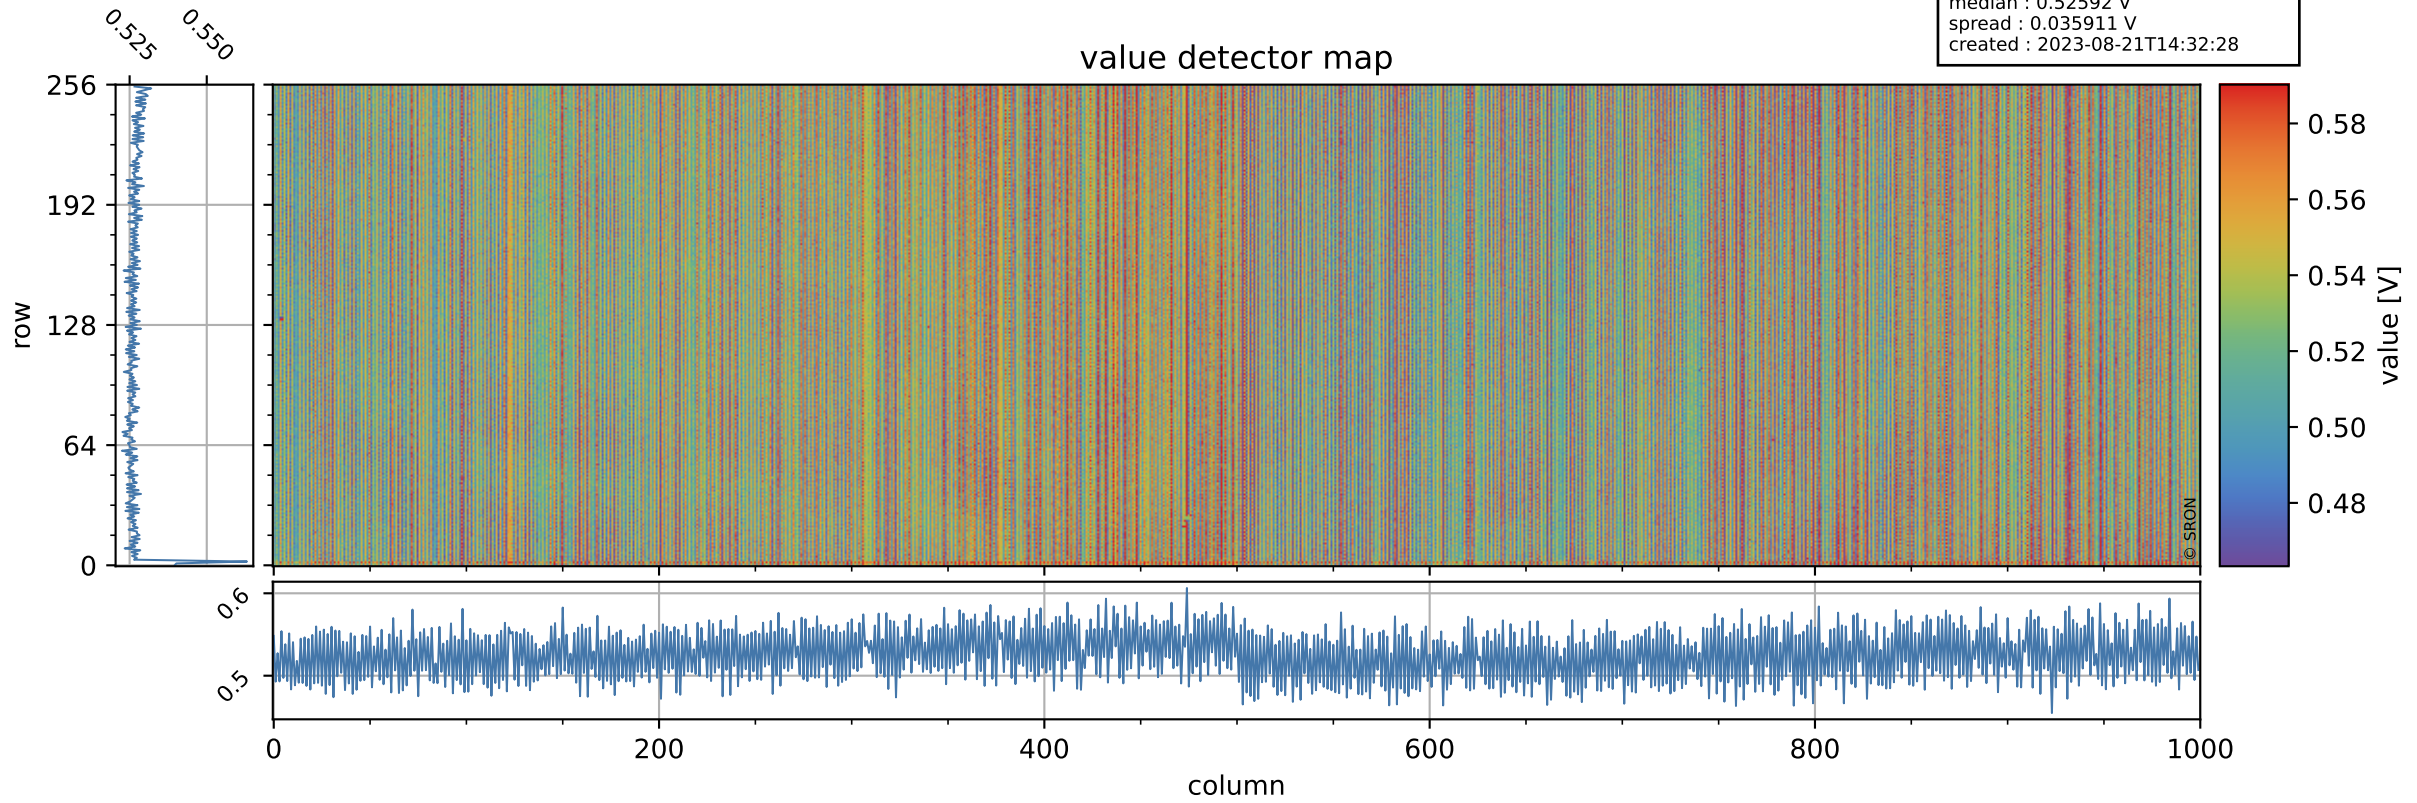

Tropomi SWIR offset (official)

orbits : 19 in [10432, 10477]
coverage : 2019-10-18 / 2019-10-21
median : 0.52592 V
spread : 0.035911 V
created : 2023-08-21T14:32:28

value detector map

Tropomi SWIR offset (official)

orbits : 19 in [10432, 10477]
coverage : 2019-10-18 / 2019-10-21
median : 27.942 μV
spread : 14.102 μV
created : 2023-08-21T14:32:28

Tropomi SWIR offset (official)

value compared with SWIR offset CKD

orbits : 19 in [10432, 10477]
coverage : 2019-10-18 / 2019-10-21
median : -0.1023 mV
spread : 0.34461 mV
created : 2023-08-21T14:32:29

Tropomi SWIR offset (official) ground-tracks of Sentinel-5P

orbits : 19 in [10432, 10477]
coverage : 2019-10-18 / 2019-10-21
created : 2023-08-21T14:32:29

Tropomi SWIR offset (official)

orbits : [2827, 10477]
coverage : 2018-04-30 / 2019-10-21
created : 2023-08-21T14:32:30

trend of detector median & temperatures