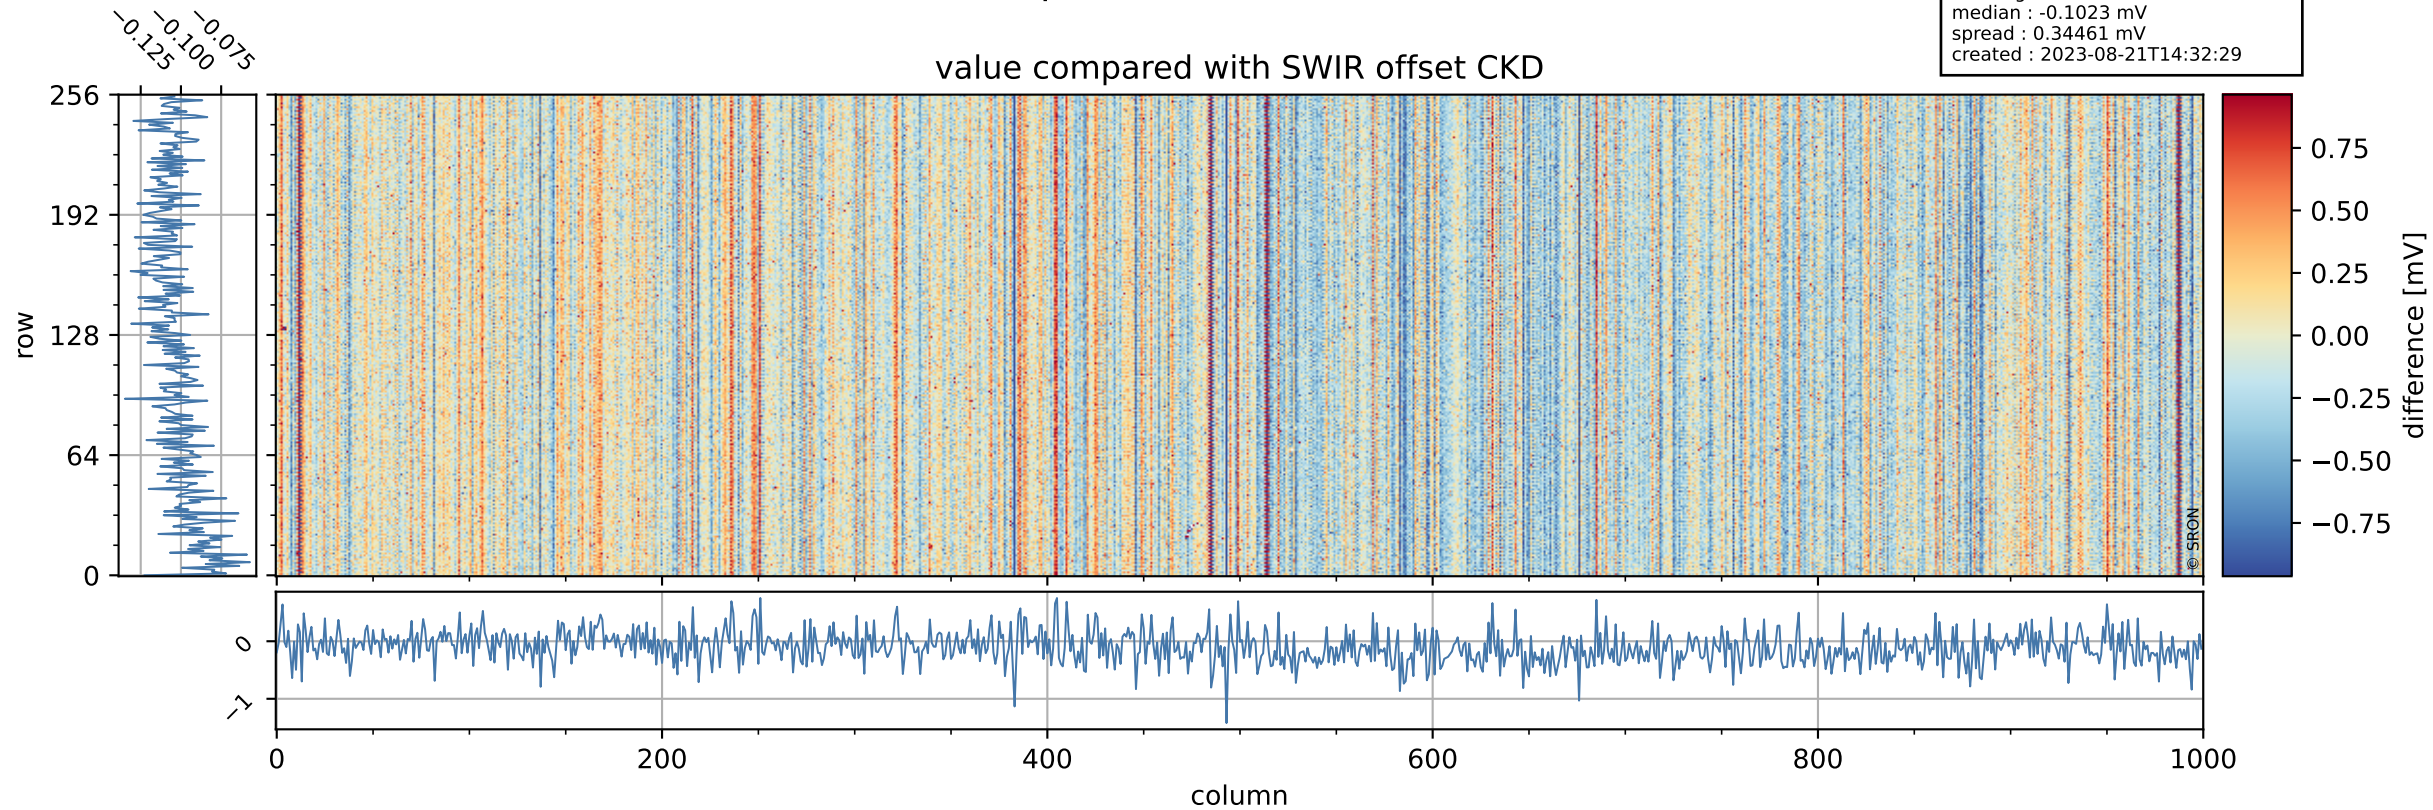

Tropomi SWIR offset (official)

orbits : 19 in [10432, 10477]
coverage : 2019-10-18 / 2019-10-21
median : 0.52592 V
spread : 0.035911 V
created : 2023-08-21T14:32:28

value detector map

Tropomi SWIR offset (official)

orbits : 19 in [10432, 10477]
coverage : 2019-10-18 / 2019-10-21
median : 27.942 μV
spread : 14.102 μV
created : 2023-08-21T14:32:28

Tropomi SWIR offset (official)

value compared with SWIR offset CKD

orbits : 19 in [10432, 10477]
coverage : 2019-10-18 / 2019-10-21
median : -0.1023 mV
spread : 0.34461 mV
created : 2023-08-21T14:32:29

Tropomi SWIR offset (official) ground-tracks of Sentinel-5P

orbits : 19 in [10432, 10477]
coverage : 2019-10-18 / 2019-10-21
created : 2023-08-21T14:32:29

Tropomi SWIR offset (official)

orbits : [2827, 10477]
coverage : 2018-04-30 / 2019-10-21
created : 2023-08-21T14:32:30

trend of detector median & temperatures