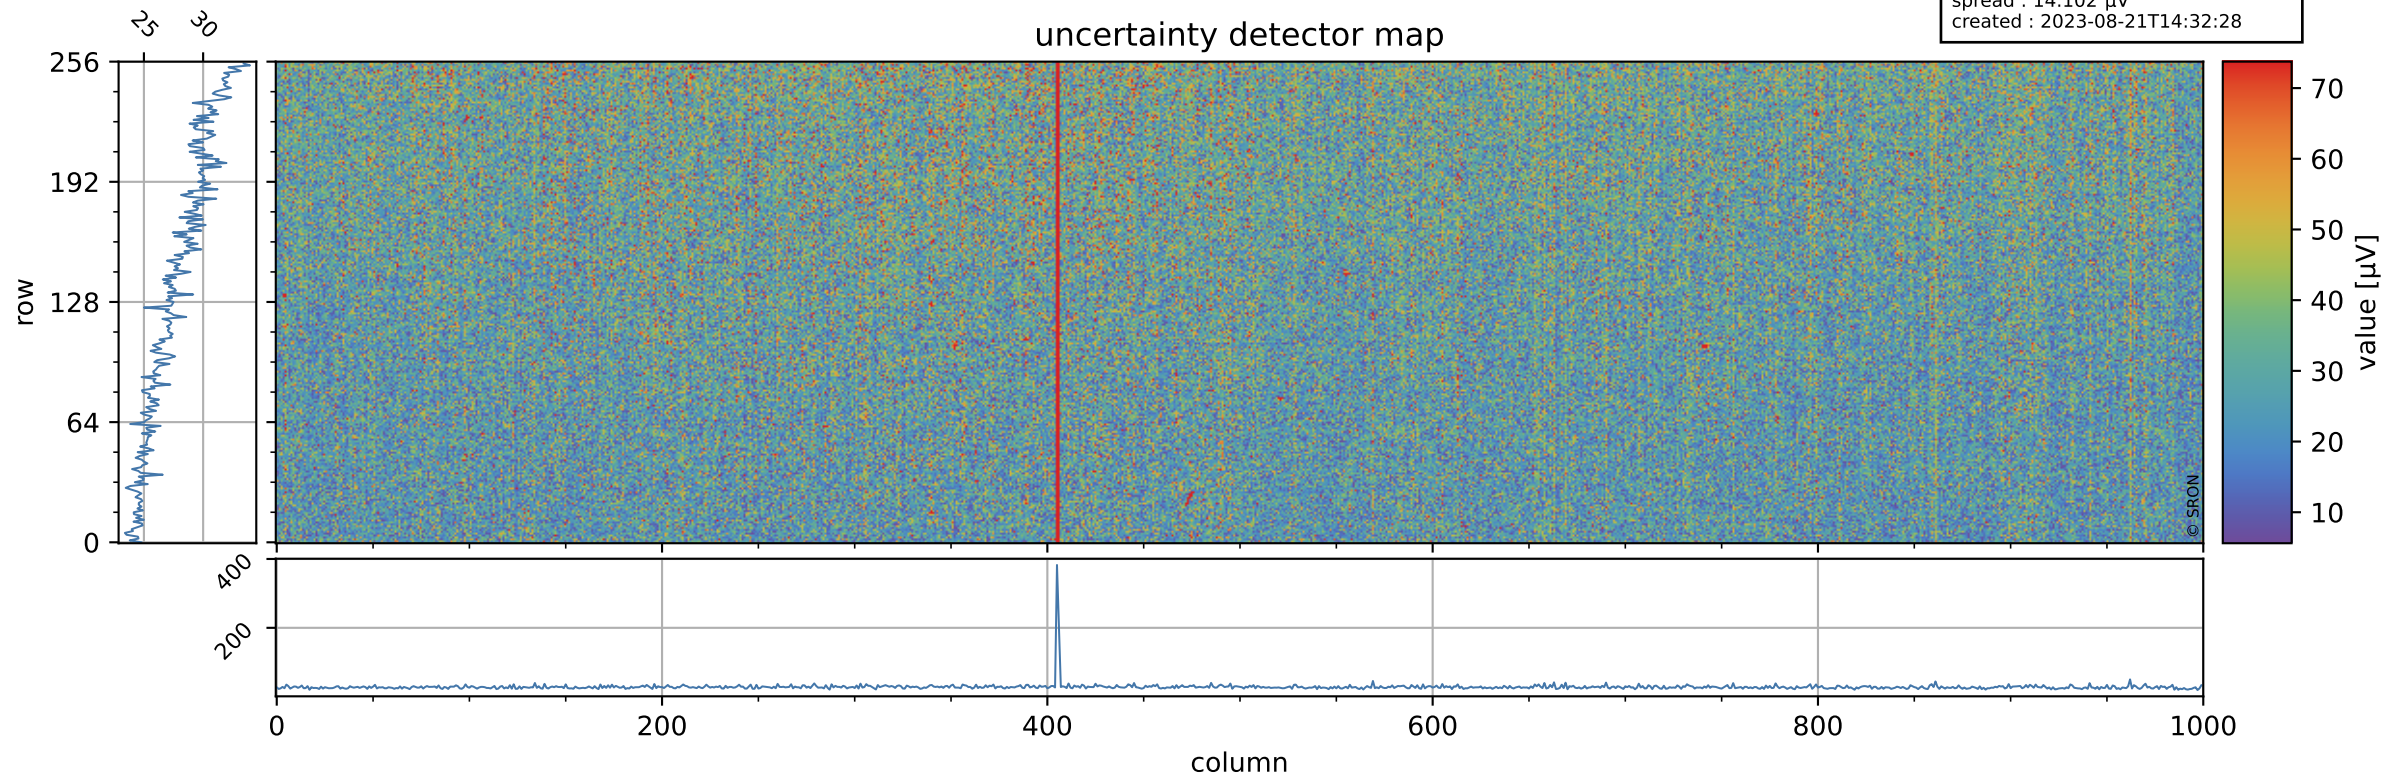

Tropomi SWIR offset (official)

orbits : 19 in [10432, 10477]
coverage : 2019-10-18 / 2019-10-21
median : 0.52592 V
spread : 0.035911 V
created : 2023-08-21T14:32:28

value detector map

Tropomi SWIR offset (official)

orbits : 19 in [10432, 10477]
coverage : 2019-10-18 / 2019-10-21
median : 27.942 μV
spread : 14.102 μV
created : 2023-08-21T14:32:28

Tropomi SWIR offset (official)

value compared with SWIR offset CKD

orbits : 19 in [10432, 10477]
coverage : 2019-10-18 / 2019-10-21
median : -0.1023 mV
spread : 0.34461 mV
created : 2023-08-21T14:32:29

Tropomi SWIR offset (official) ground-tracks of Sentinel-5P

orbits : 19 in [10432, 10477]
coverage : 2019-10-18 / 2019-10-21
created : 2023-08-21T14:32:29

Tropomi SWIR offset (official)

orbits : [2827, 10477]
coverage : 2018-04-30 / 2019-10-21
created : 2023-08-21T14:32:30

trend of detector median & temperatures