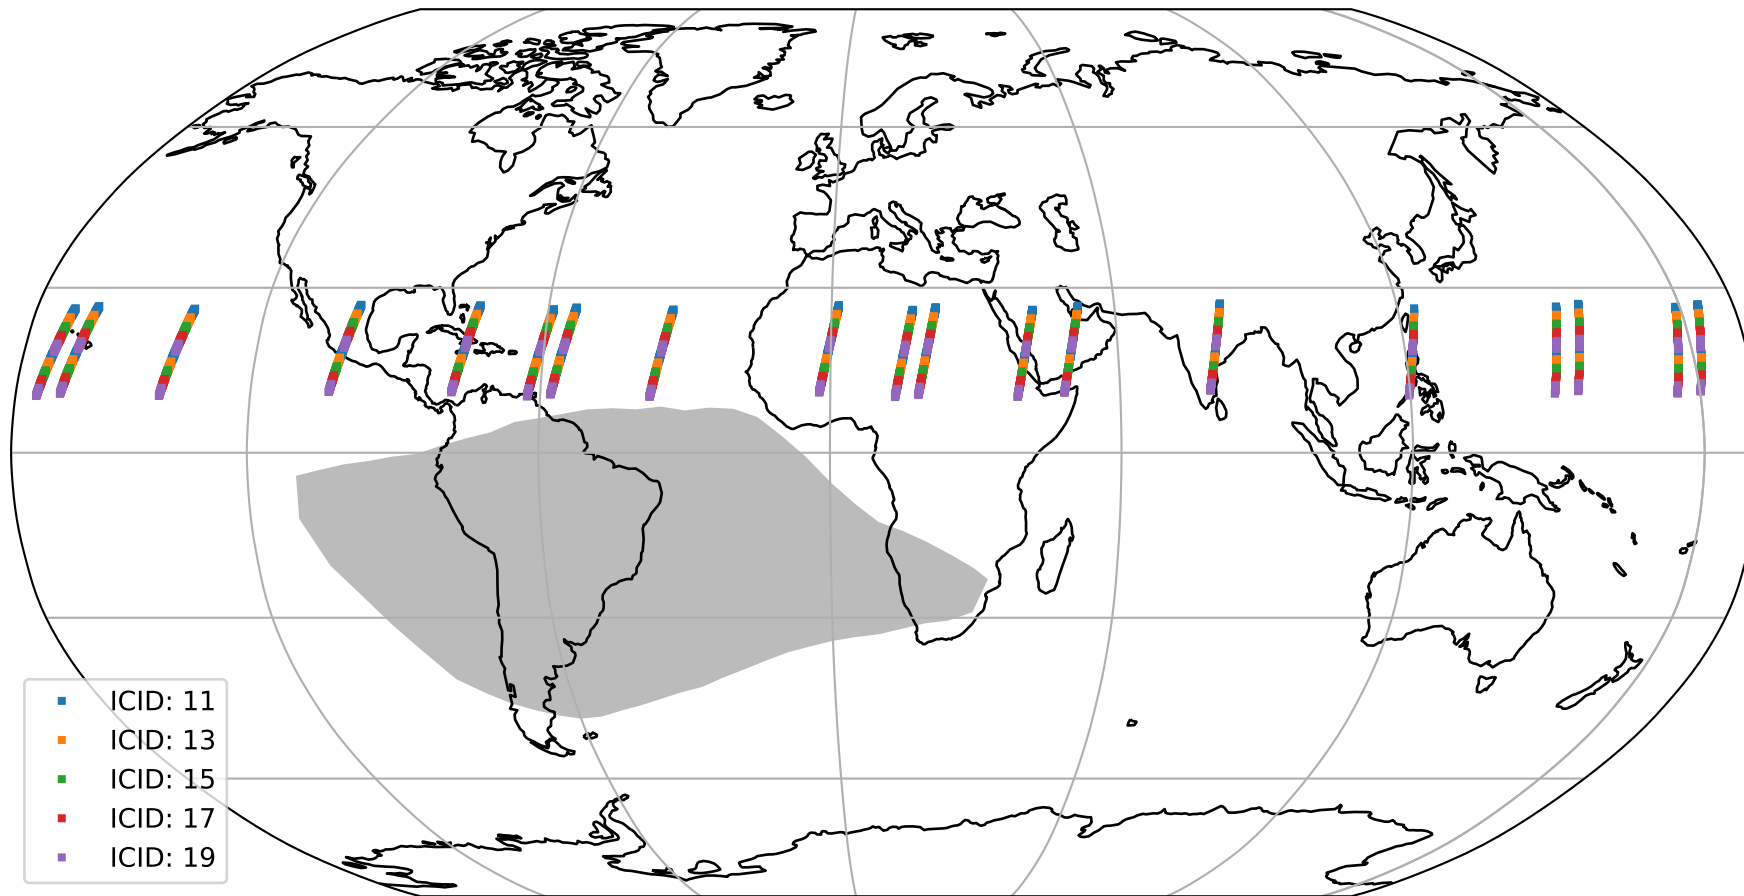

Tropomi SWIR offset (official)

orbits : 19 in [10432, 10477]
coverage : 2019-10-18 / 2019-10-21
median : 0.52592 V
spread : 0.035911 V
created : 2023-08-21T14:32:28

value detector map

Tropomi SWIR offset (official)

orbits : 19 in [10432, 10477]
coverage : 2019-10-18 / 2019-10-21
median : 27.942 μV
spread : 14.102 μV
created : 2023-08-21T14:32:28

Tropomi SWIR offset (official)

value compared with SWIR offset CKD

orbits : 19 in [10432, 10477]
coverage : 2019-10-18 / 2019-10-21
median : -0.1023 mV
spread : 0.34461 mV
created : 2023-08-21T14:32:29

Tropomi SWIR offset (official) ground-tracks of Sentinel-5P

orbits : 19 in [10432, 10477]
coverage : 2019-10-18 / 2019-10-21
created : 2023-08-21T14:32:29

Tropomi SWIR offset (official)

orbits : [2827, 10477]
coverage : 2018-04-30 / 2019-10-21
created : 2023-08-21T14:32:30