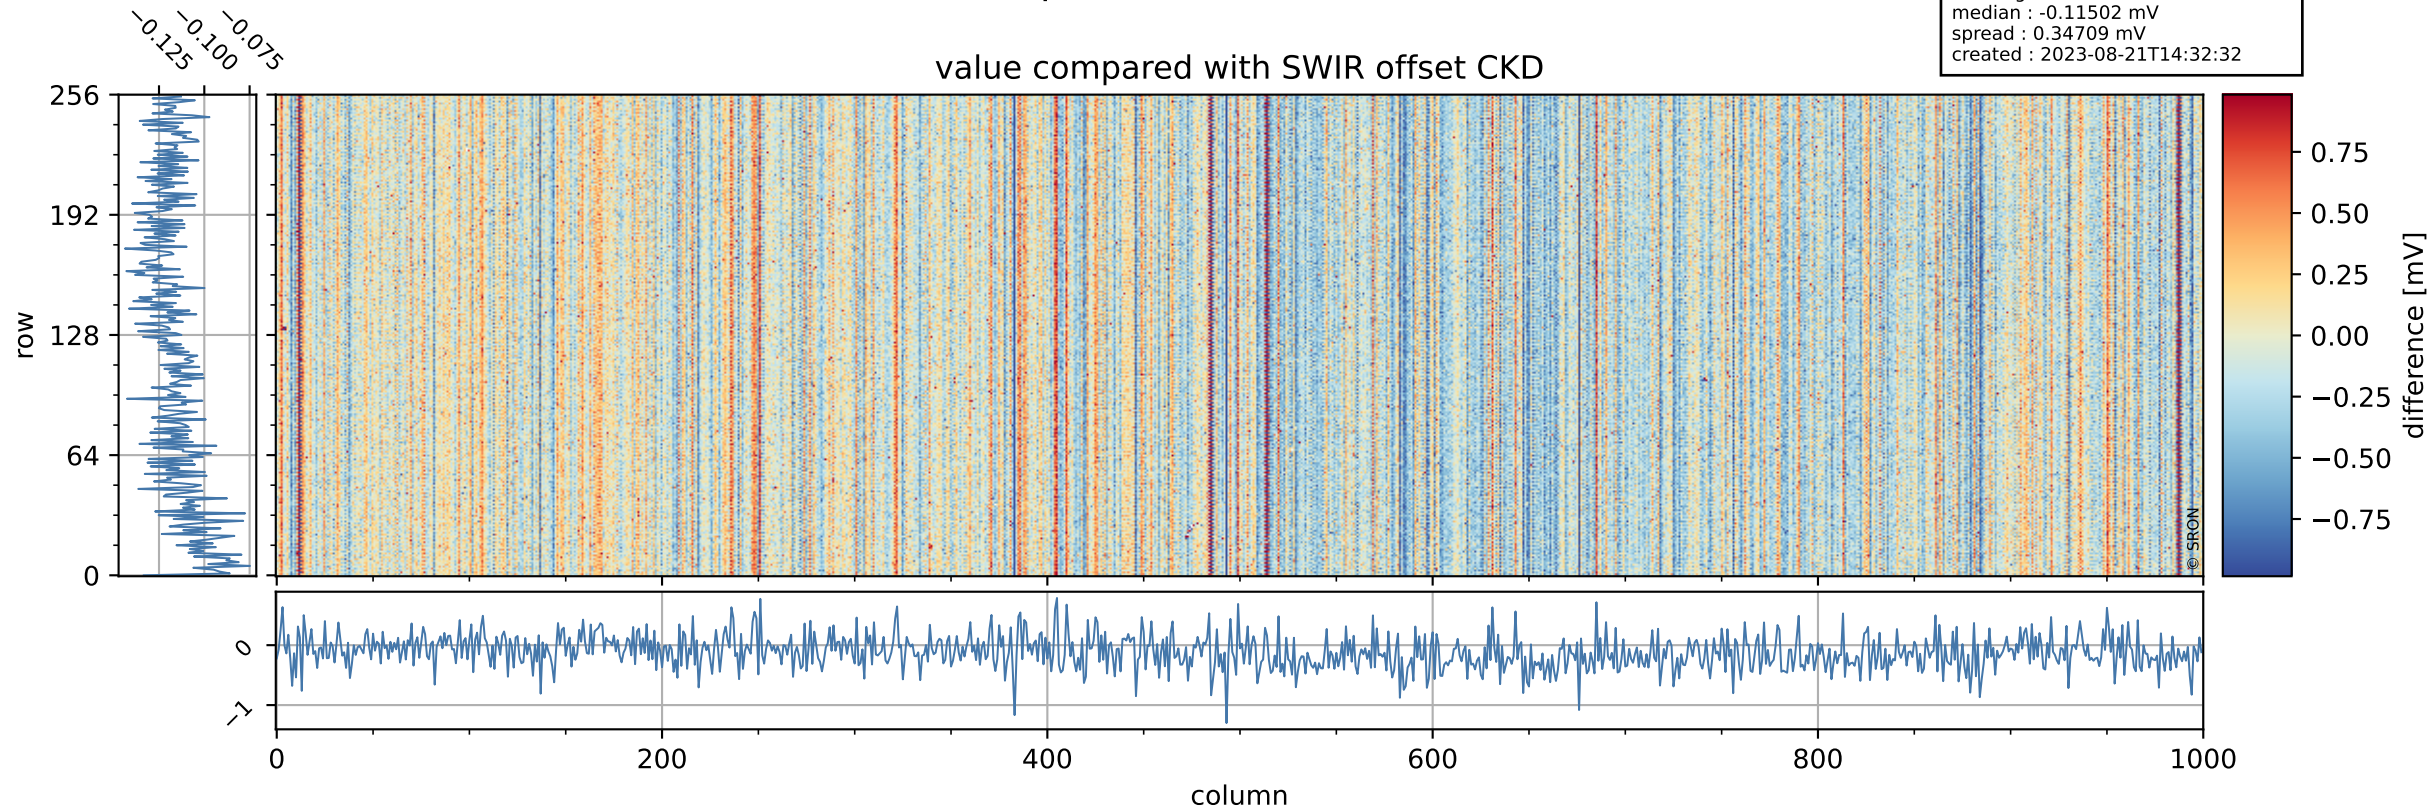

## value detector map

# Tropomi SWIR offset (official)

orbits : 18 in [10447, 10492]  
coverage : 2019-10-19 / 2019-10-22  
median : 28.1  $\mu\text{V}$   
spread : 14.247  $\mu\text{V}$   
created : 2023-08-21T14:32:32

# Tropomi SWIR offset (official)

value compared with SWIR offset CKD

orbits : 18 in [10447, 10492]  
coverage : 2019-10-19 / 2019-10-22  
median : -0.11502 mV  
spread : 0.34709 mV  
created : 2023-08-21T14:32:32

# Tropomi SWIR offset (official) ground-tracks of Sentinel-5P

orbits : 18 in [10447, 10492]  
coverage : 2019-10-19 / 2019-10-22  
created : 2023-08-21T14:32:33