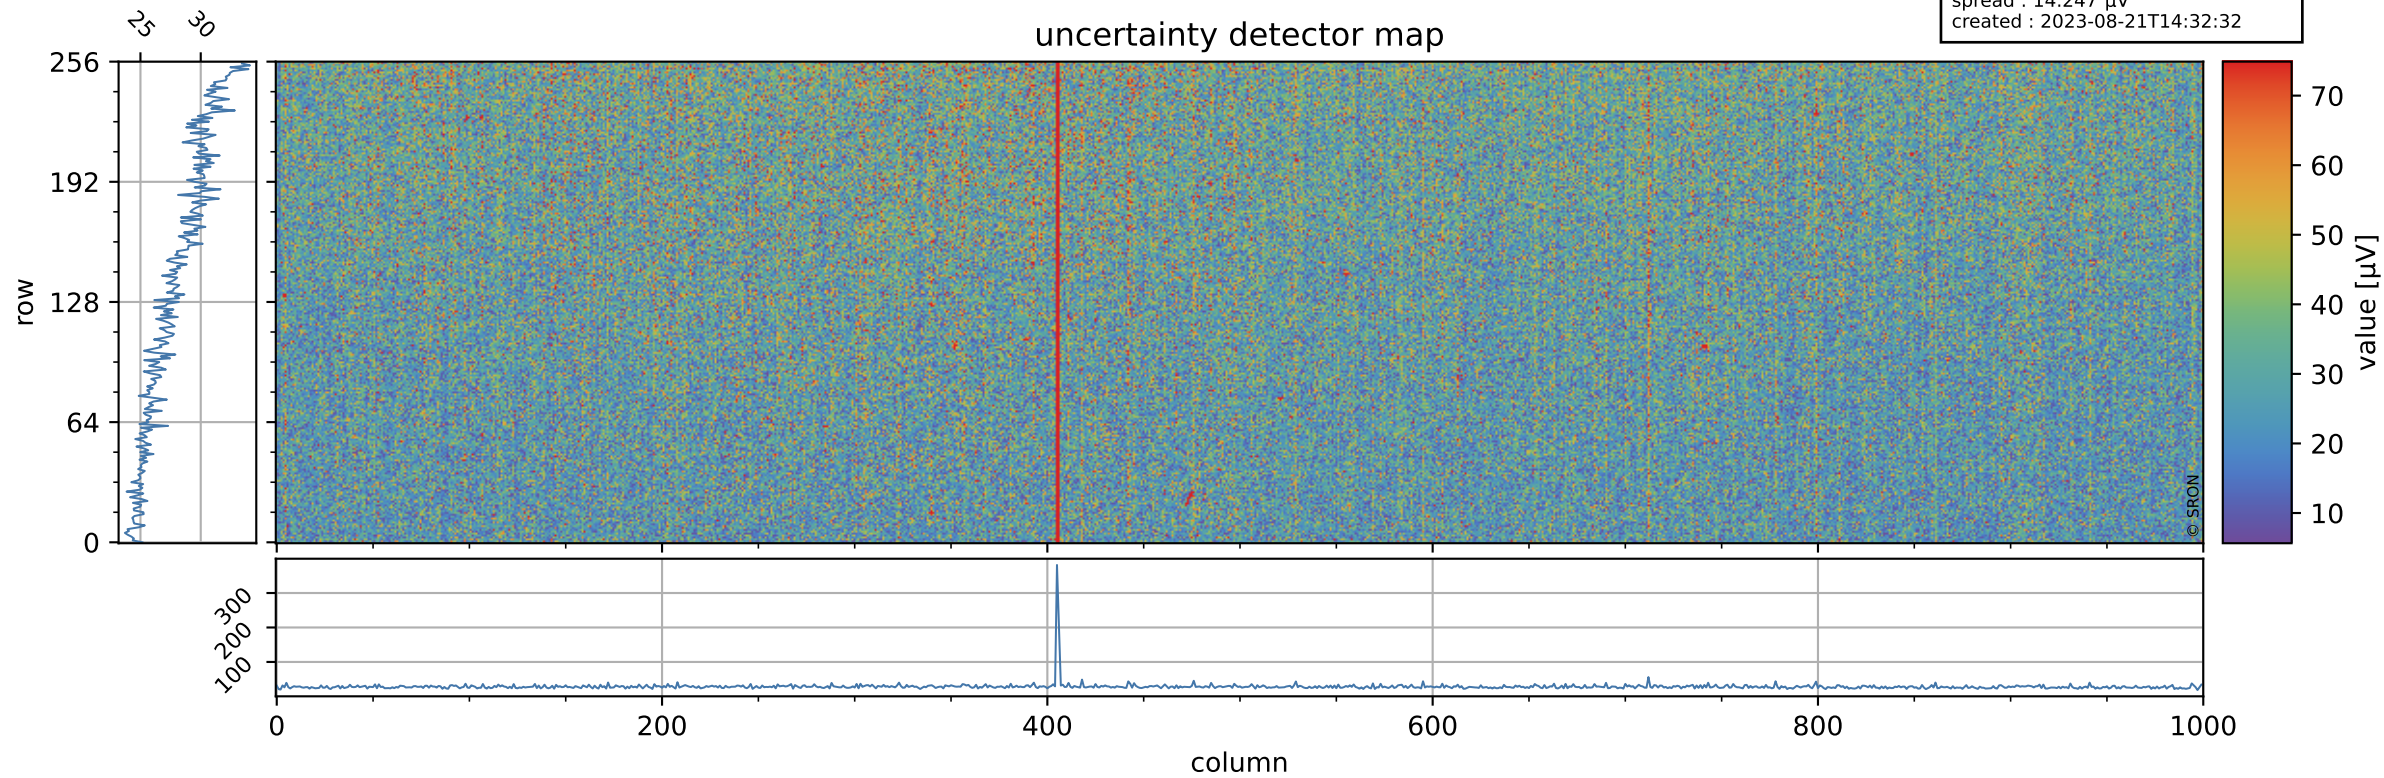

# Tropomi SWIR offset (official)

orbits : 18 in [10447, 10492]  
coverage : 2019-10-19 / 2019-10-22  
median : 0.52591 V  
spread : 0.035911 V  
created : 2023-08-21T14:32:31

## value detector map

# Tropomi SWIR offset (official)

orbits : 18 in [10447, 10492]  
coverage : 2019-10-19 / 2019-10-22  
median : 28.1  $\mu\text{V}$   
spread : 14.247  $\mu\text{V}$   
created : 2023-08-21T14:32:32

# Tropomi SWIR offset (official) ground-tracks of Sentinel-5P

orbits : 18 in [10447, 10492]  
coverage : 2019-10-19 / 2019-10-22  
created : 2023-08-21T14:32:33