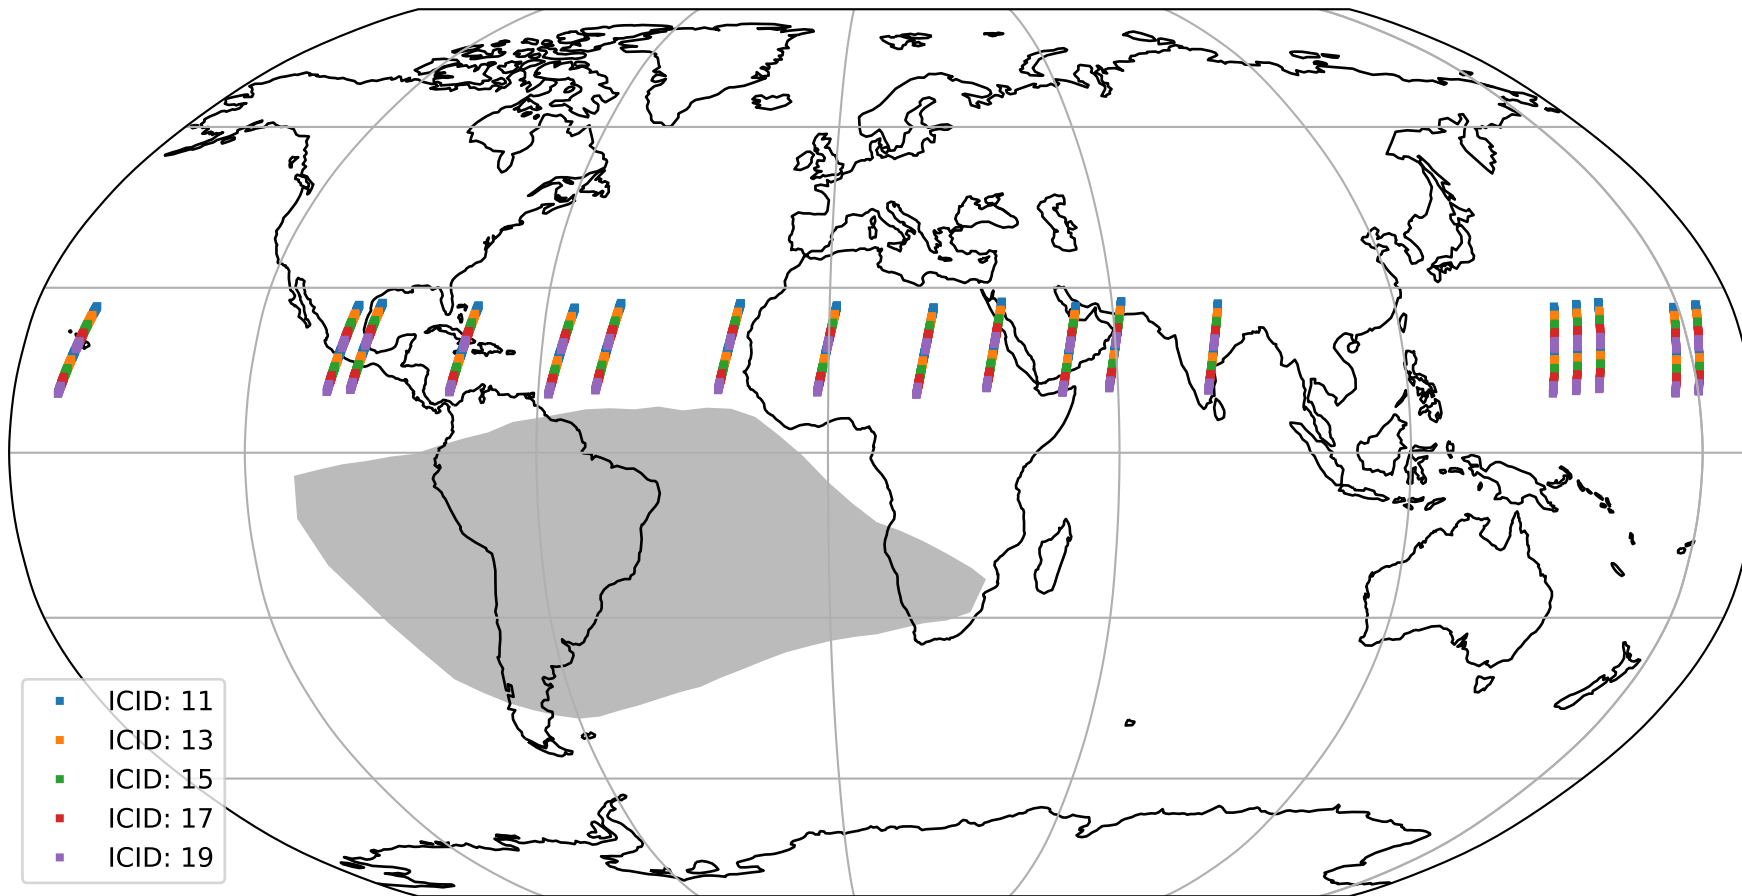

# Tropomi SWIR offset (official)

orbits : 18 in [10447, 10492]  
coverage : 2019-10-19 / 2019-10-22  
median : 28.1  $\mu\text{V}$   
spread : 14.247  $\mu\text{V}$   
created : 2023-08-21T14:32:32

# Tropomi SWIR offset (official)

value compared with SWIR offset CKD

orbits : 18 in [10447, 10492]  
coverage : 2019-10-19 / 2019-10-22  
median : -0.11502 mV  
spread : 0.34709 mV  
created : 2023-08-21T14:32:32

# Tropomi SWIR offset (official) ground-tracks of Sentinel-5P

orbits : 18 in [10447, 10492]  
coverage : 2019-10-19 / 2019-10-22  
created : 2023-08-21T14:32:33

# Tropomi SWIR offset (official)

orbits : [2827, 10492]  
coverage : 2018-04-30 / 2019-10-22  
created : 2023-08-21T14:32:33