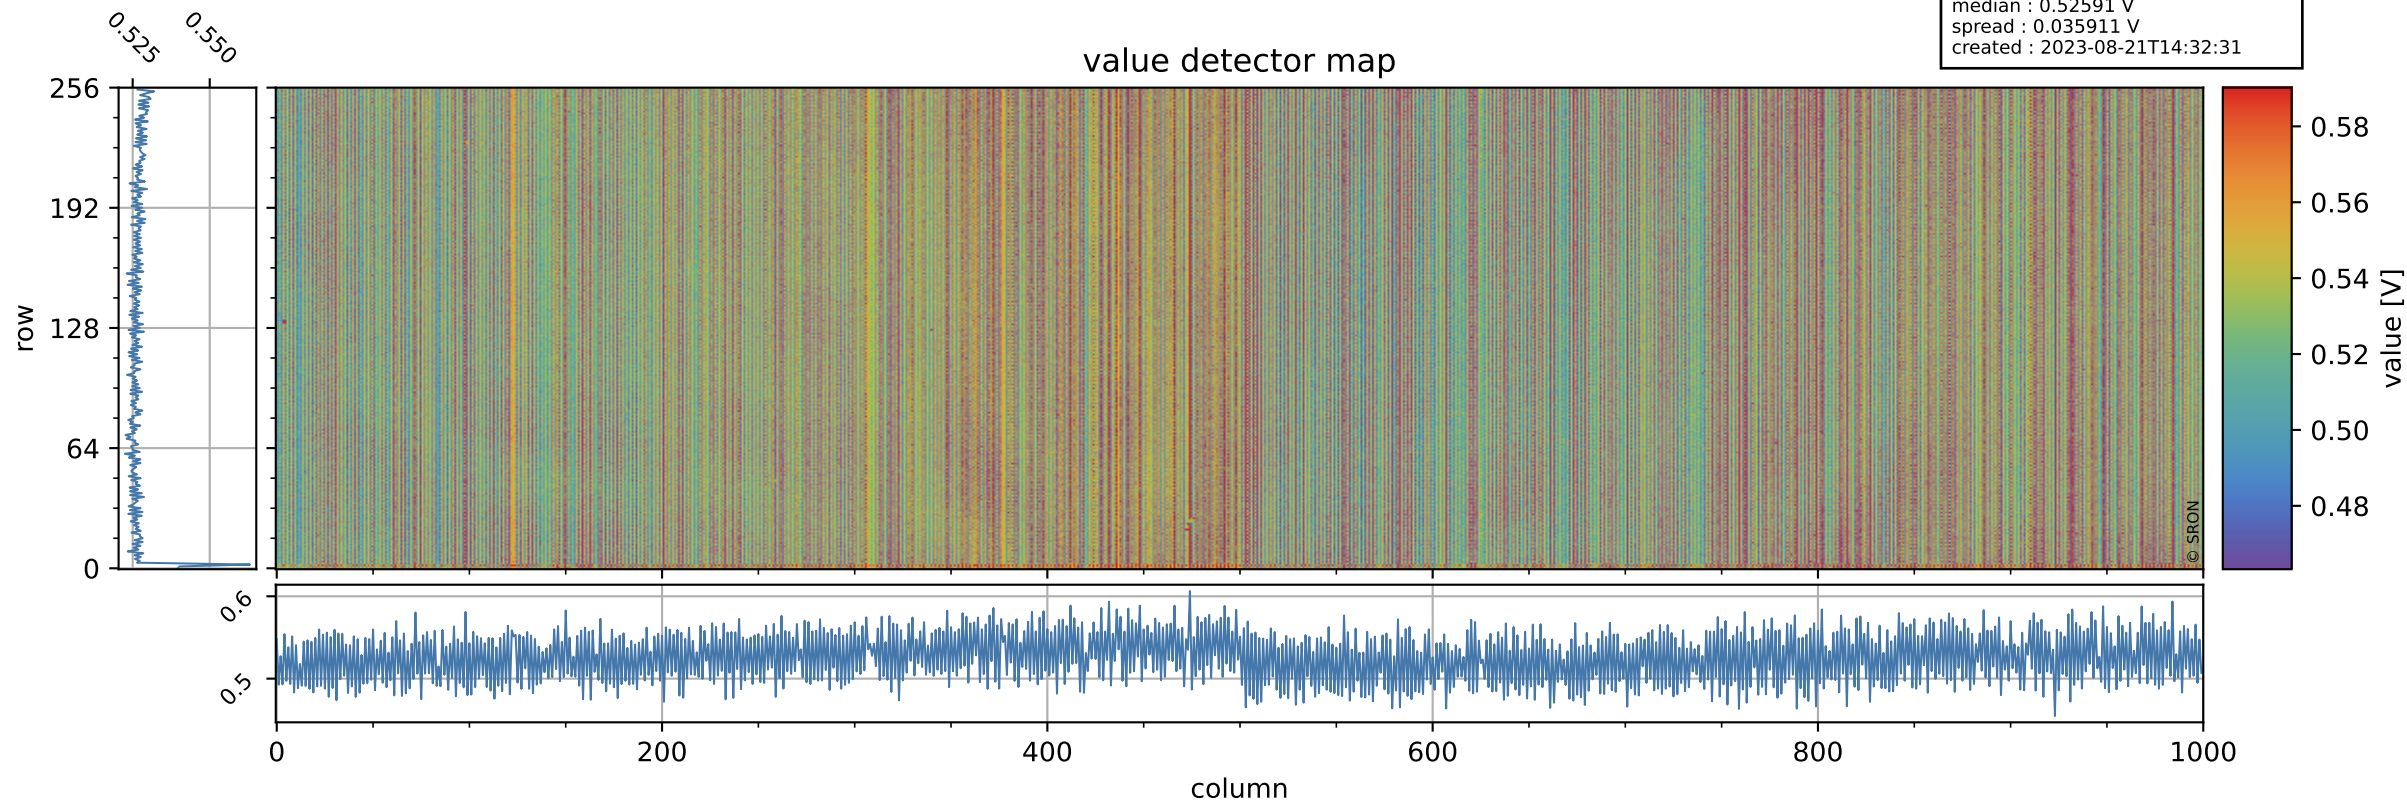

# Tropomi SWIR offset (official)

orbits : 18 in [10447, 10492]  
coverage : 2019-10-19 / 2019-10-22  
median : 0.52591 V  
spread : 0.035911 V  
created : 2023-08-21T14:32:31

## value detector map

# Tropomi SWIR offset (official)

orbits : 18 in [10447, 10492]  
coverage : 2019-10-19 / 2019-10-22  
median : 28.1  $\mu\text{V}$   
spread : 14.247  $\mu\text{V}$   
created : 2023-08-21T14:32:32

# Tropomi SWIR offset (official) ground-tracks of Sentinel-5P

orbits : 18 in [10447, 10492]  
coverage : 2019-10-19 / 2019-10-22  
created : 2023-08-21T14:32:33