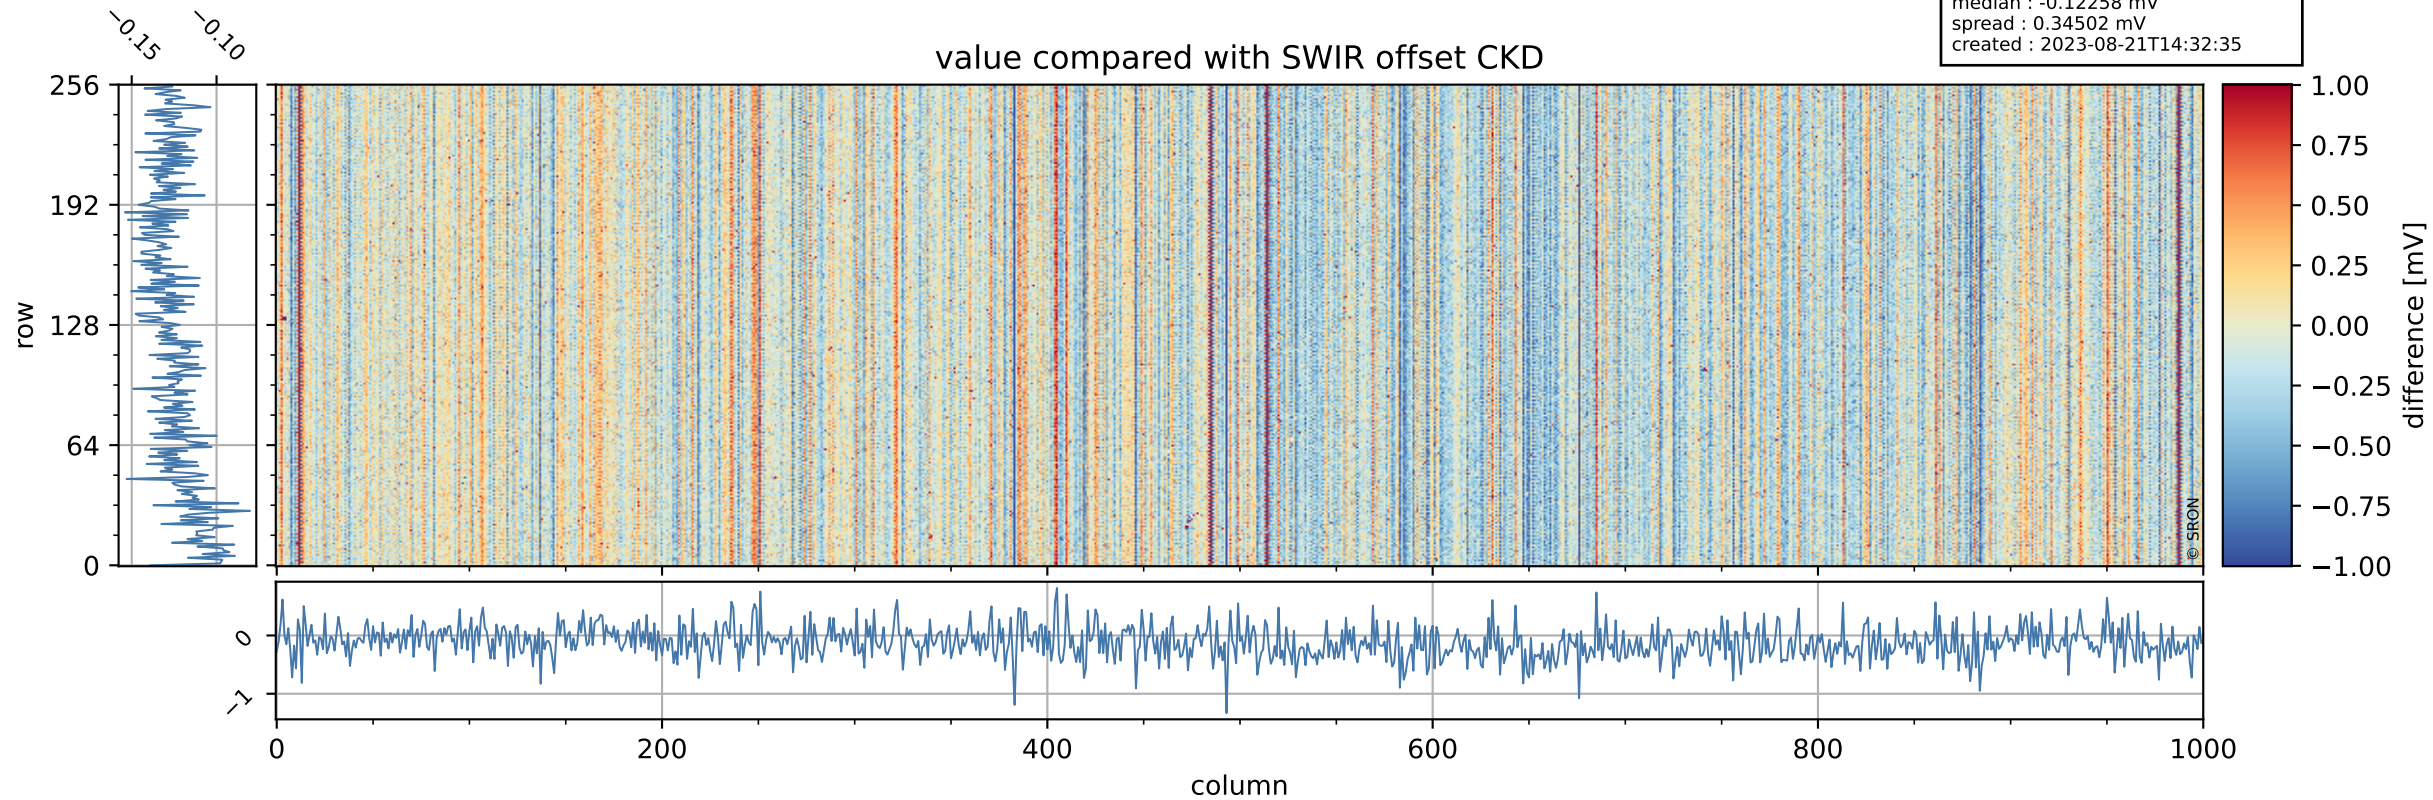

Tropomi SWIR offset (official)

orbits : 20 in [10462, 10507]
coverage : 2019-10-20 / 2019-10-23
median : 0.5259 V
spread : 0.03591 V
created : 2023-08-21T14:32:34

value detector map

Tropomi SWIR offset (official)

orbits : 20 in [10462, 10507]
coverage : 2019-10-20 / 2019-10-23
median : 27.64 μV
spread : 14.069 μV
created : 2023-08-21T14:32:35

Tropomi SWIR offset (official)

value compared with SWIR offset CKD

orbits : 20 in [10462, 10507]
coverage : 2019-10-20 / 2019-10-23
median : -0.12258 mV
spread : 0.34502 mV
created : 2023-08-21T14:32:35

Tropomi SWIR offset (official) ground-tracks of Sentinel-5P

orbits : 20 in [10462, 10507]
coverage : 2019-10-20 / 2019-10-23
created : 2023-08-21T14:32:36

Tropomi SWIR offset (official)

orbits : [2827, 10507]
coverage : 2018-04-30 / 2019-10-23
created : 2023-08-21T14:32:36

trend of detector median & temperatures