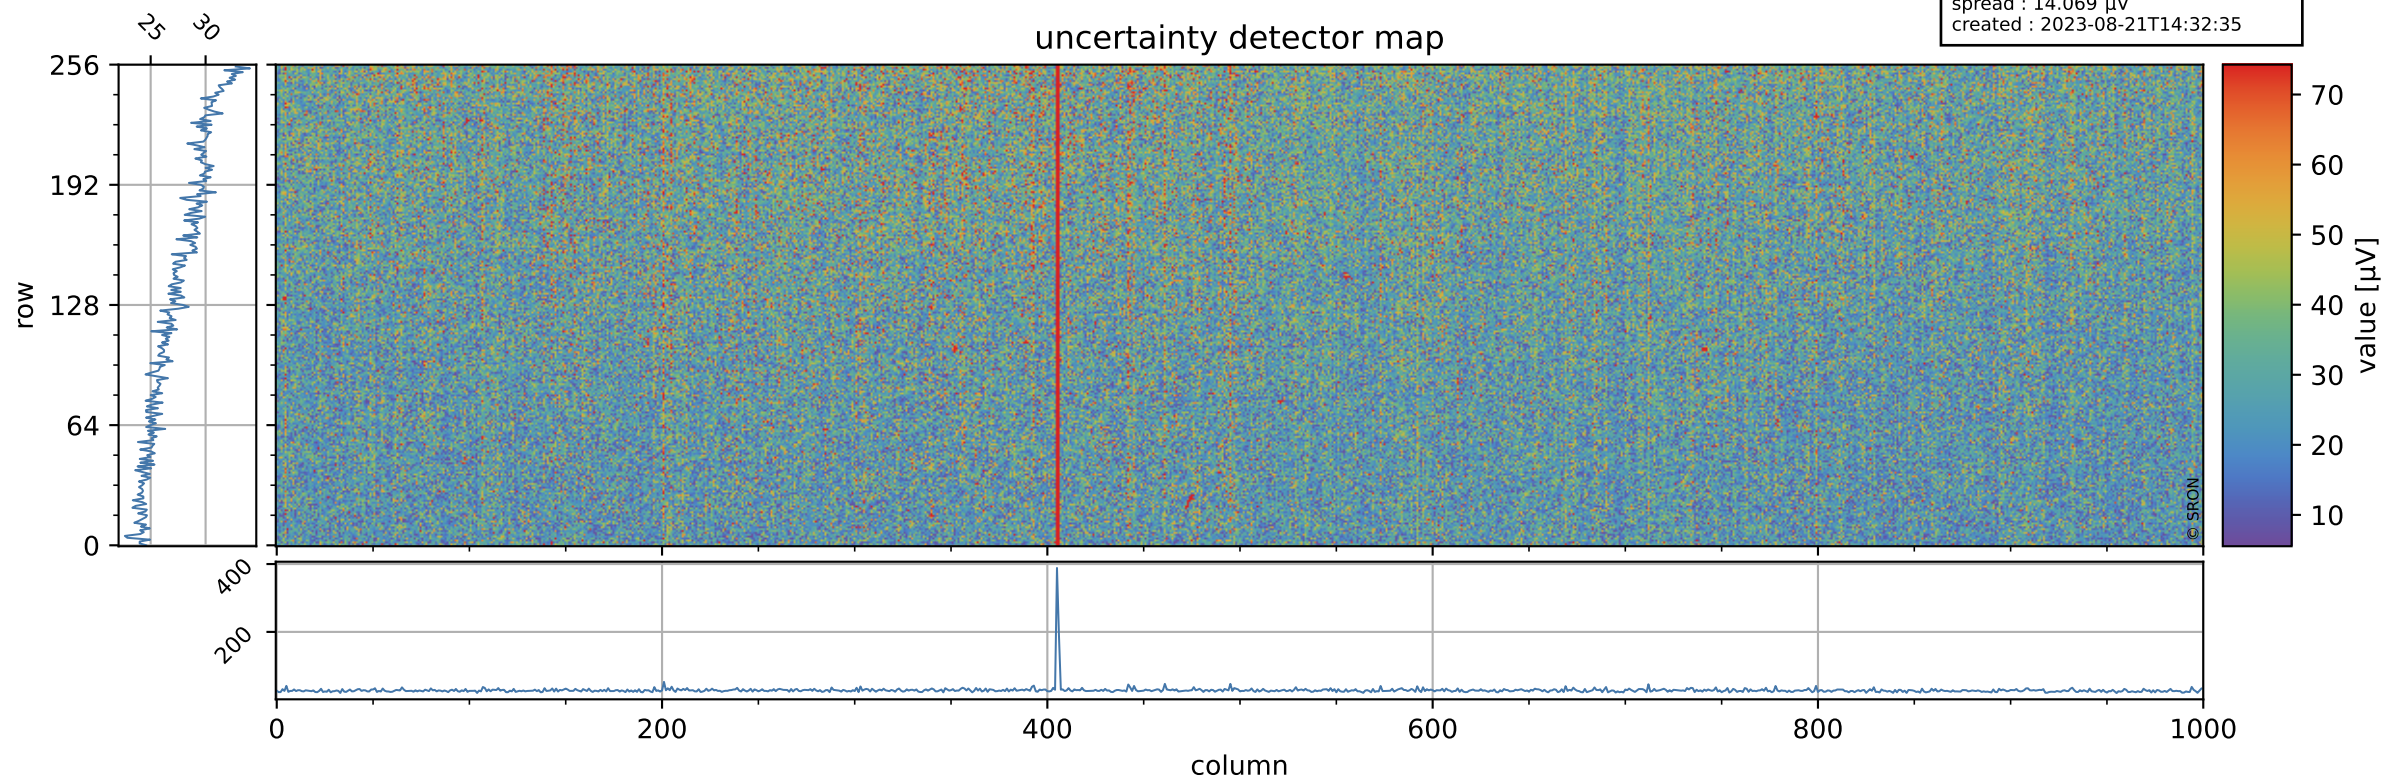

Tropomi SWIR offset (official)

orbits : 20 in [10462, 10507]
coverage : 2019-10-20 / 2019-10-23
median : 0.5259 V
spread : 0.03591 V
created : 2023-08-21T14:32:34

value detector map

Tropomi SWIR offset (official)

orbits : 20 in [10462, 10507]
coverage : 2019-10-20 / 2019-10-23
median : 27.64 μV
spread : 14.069 μV
created : 2023-08-21T14:32:35

Tropomi SWIR offset (official)

value compared with SWIR offset CKD

orbits : 20 in [10462, 10507]
coverage : 2019-10-20 / 2019-10-23
median : -0.12258 mV
spread : 0.34502 mV
created : 2023-08-21T14:32:35

Tropomi SWIR offset (official) ground-tracks of Sentinel-5P

orbits : 20 in [10462, 10507]
coverage : 2019-10-20 / 2019-10-23
created : 2023-08-21T14:32:36

Tropomi SWIR offset (official)

orbits : [2827, 10507]
coverage : 2018-04-30 / 2019-10-23
created : 2023-08-21T14:32:36

trend of detector median & temperatures