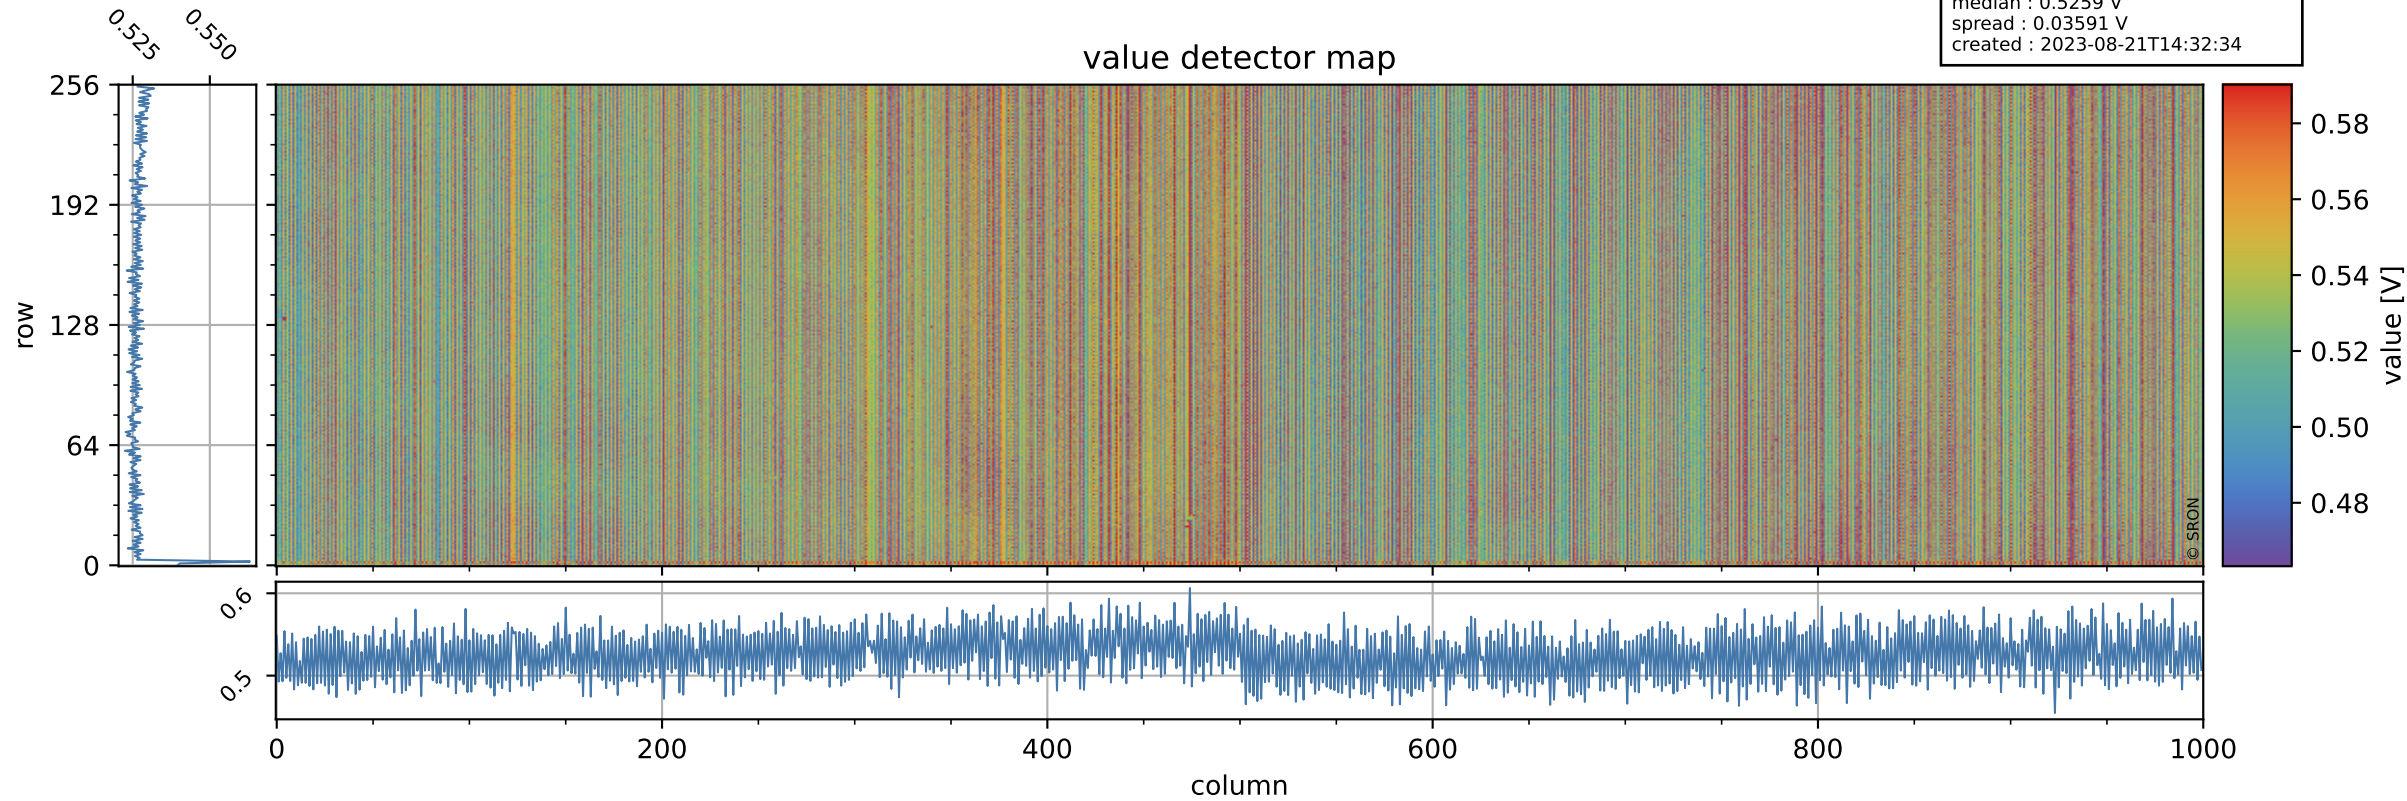

Tropomi SWIR offset (official)

orbits : 20 in [10462, 10507]
coverage : 2019-10-20 / 2019-10-23
median : 0.5259 V
spread : 0.03591 V
created : 2023-08-21T14:32:34

value detector map

Tropomi SWIR offset (official)

orbits : 20 in [10462, 10507]
coverage : 2019-10-20 / 2019-10-23
median : 27.64 μV
spread : 14.069 μV
created : 2023-08-21T14:32:35

Tropomi SWIR offset (official)

value compared with SWIR offset CKD

orbits : 20 in [10462, 10507]
coverage : 2019-10-20 / 2019-10-23
median : -0.12258 mV
spread : 0.34502 mV
created : 2023-08-21T14:32:35

Tropomi SWIR offset (official) ground-tracks of Sentinel-5P

orbits : 20 in [10462, 10507]
coverage : 2019-10-20 / 2019-10-23
created : 2023-08-21T14:32:36

Tropomi SWIR offset (official)

orbits : [2827, 10507]
coverage : 2018-04-30 / 2019-10-23
created : 2023-08-21T14:32:36

trend of detector median & temperatures