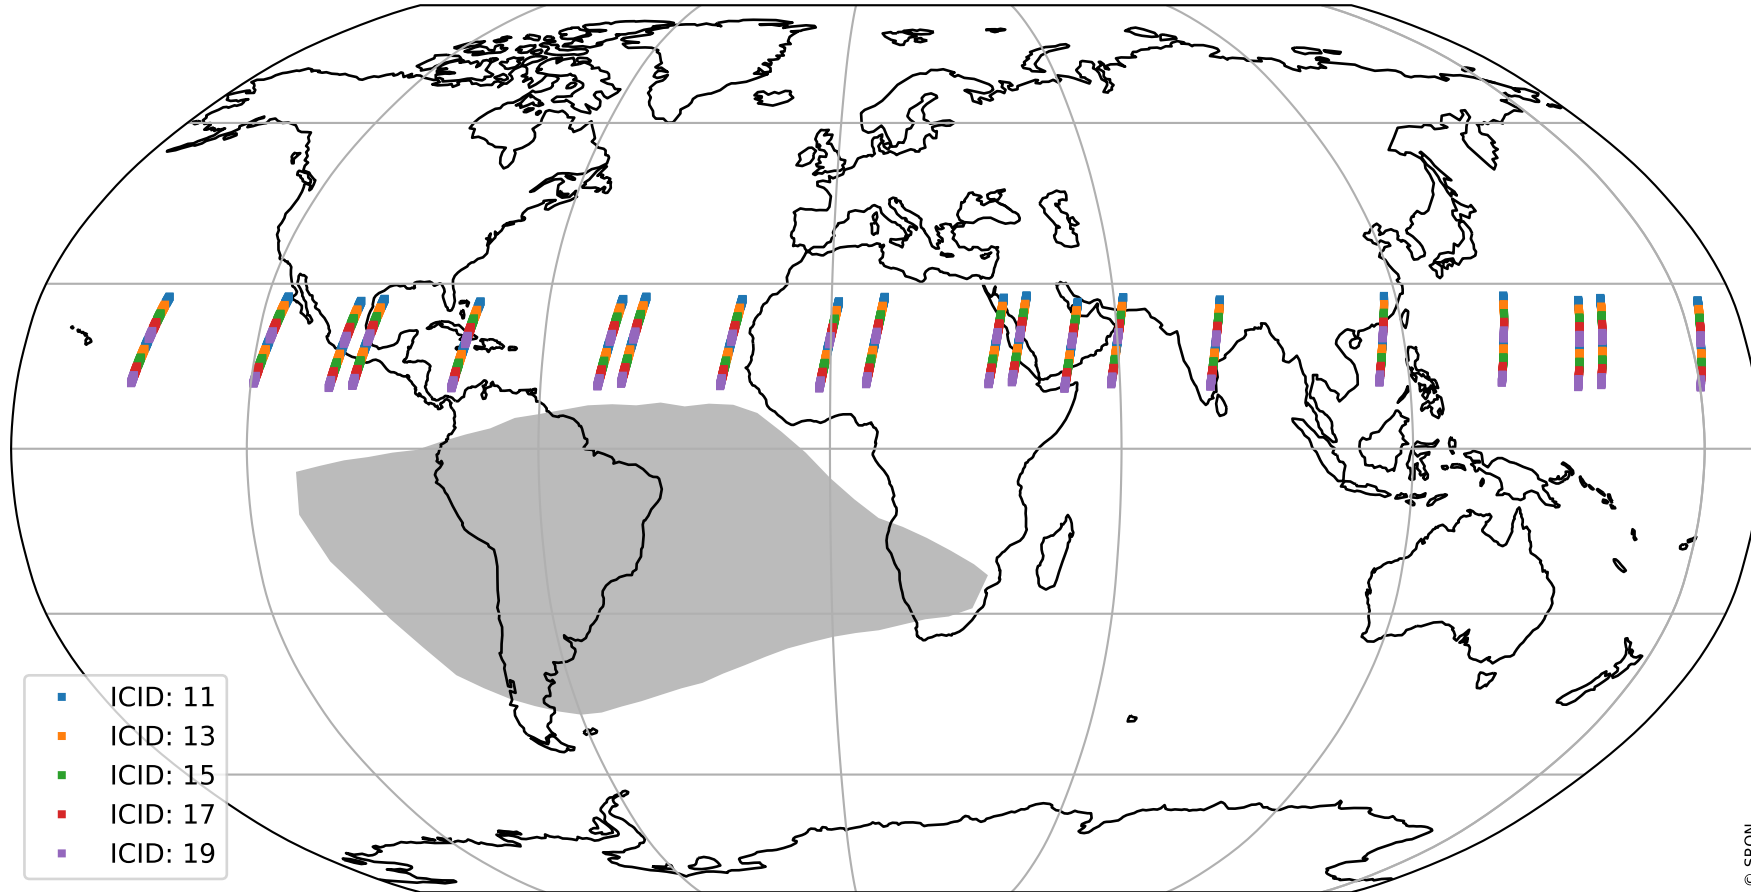

Tropomi SWIR offset (official)

orbits : 20 in [10462, 10507]
coverage : 2019-10-20 / 2019-10-23
median : 0.5259 V
spread : 0.03591 V
created : 2023-08-21T14:32:34

value detector map

Tropomi SWIR offset (official)

orbits : 20 in [10462, 10507]
coverage : 2019-10-20 / 2019-10-23
median : 27.64 μV
spread : 14.069 μV
created : 2023-08-21T14:32:35

Tropomi SWIR offset (official)

value compared with SWIR offset CKD

orbits : 20 in [10462, 10507]
coverage : 2019-10-20 / 2019-10-23
median : -0.12258 mV
spread : 0.34502 mV
created : 2023-08-21T14:32:35

Tropomi SWIR offset (official) ground-tracks of Sentinel-5P

orbits : 20 in [10462, 10507]
coverage : 2019-10-20 / 2019-10-23
created : 2023-08-21T14:32:36

Tropomi SWIR offset (official)

orbits : [2827, 10507]
coverage : 2018-04-30 / 2019-10-23
created : 2023-08-21T14:32:36