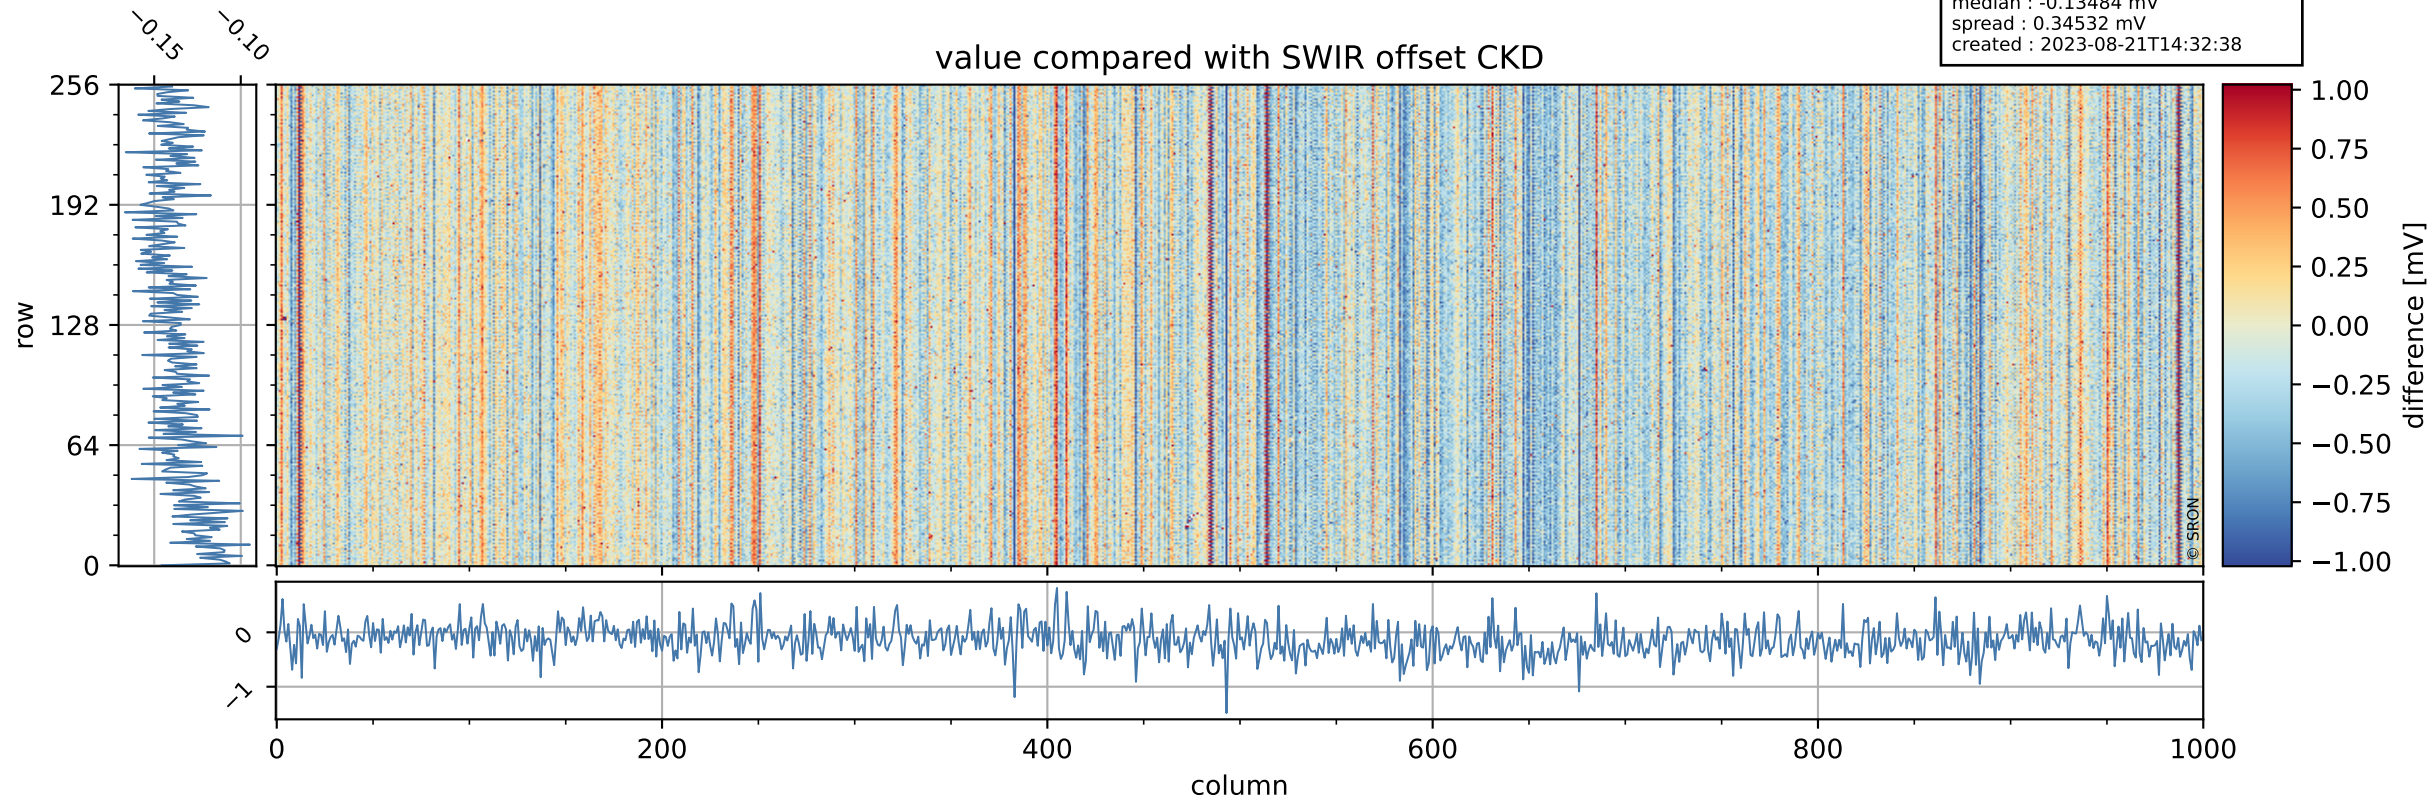

## value detector map

# Tropomi SWIR offset (official)

orbits : 19 in [10477, 10522]  
coverage : 2019-10-22 / 2019-10-25  
median : 28.053  $\mu\text{V}$   
spread : 14.267  $\mu\text{V}$   
created : 2023-08-21T14:32:38

# Tropomi SWIR offset (official) ground-tracks of Sentinel-5P

orbits : 19 in [10477, 10522]  
coverage : 2019-10-22 / 2019-10-25  
created : 2023-08-21T14:32:38

# Tropomi SWIR offset (official)

orbits : [2827, 10522]  
coverage : 2018-04-30 / 2019-10-25  
created : 2023-08-21T14:32:39