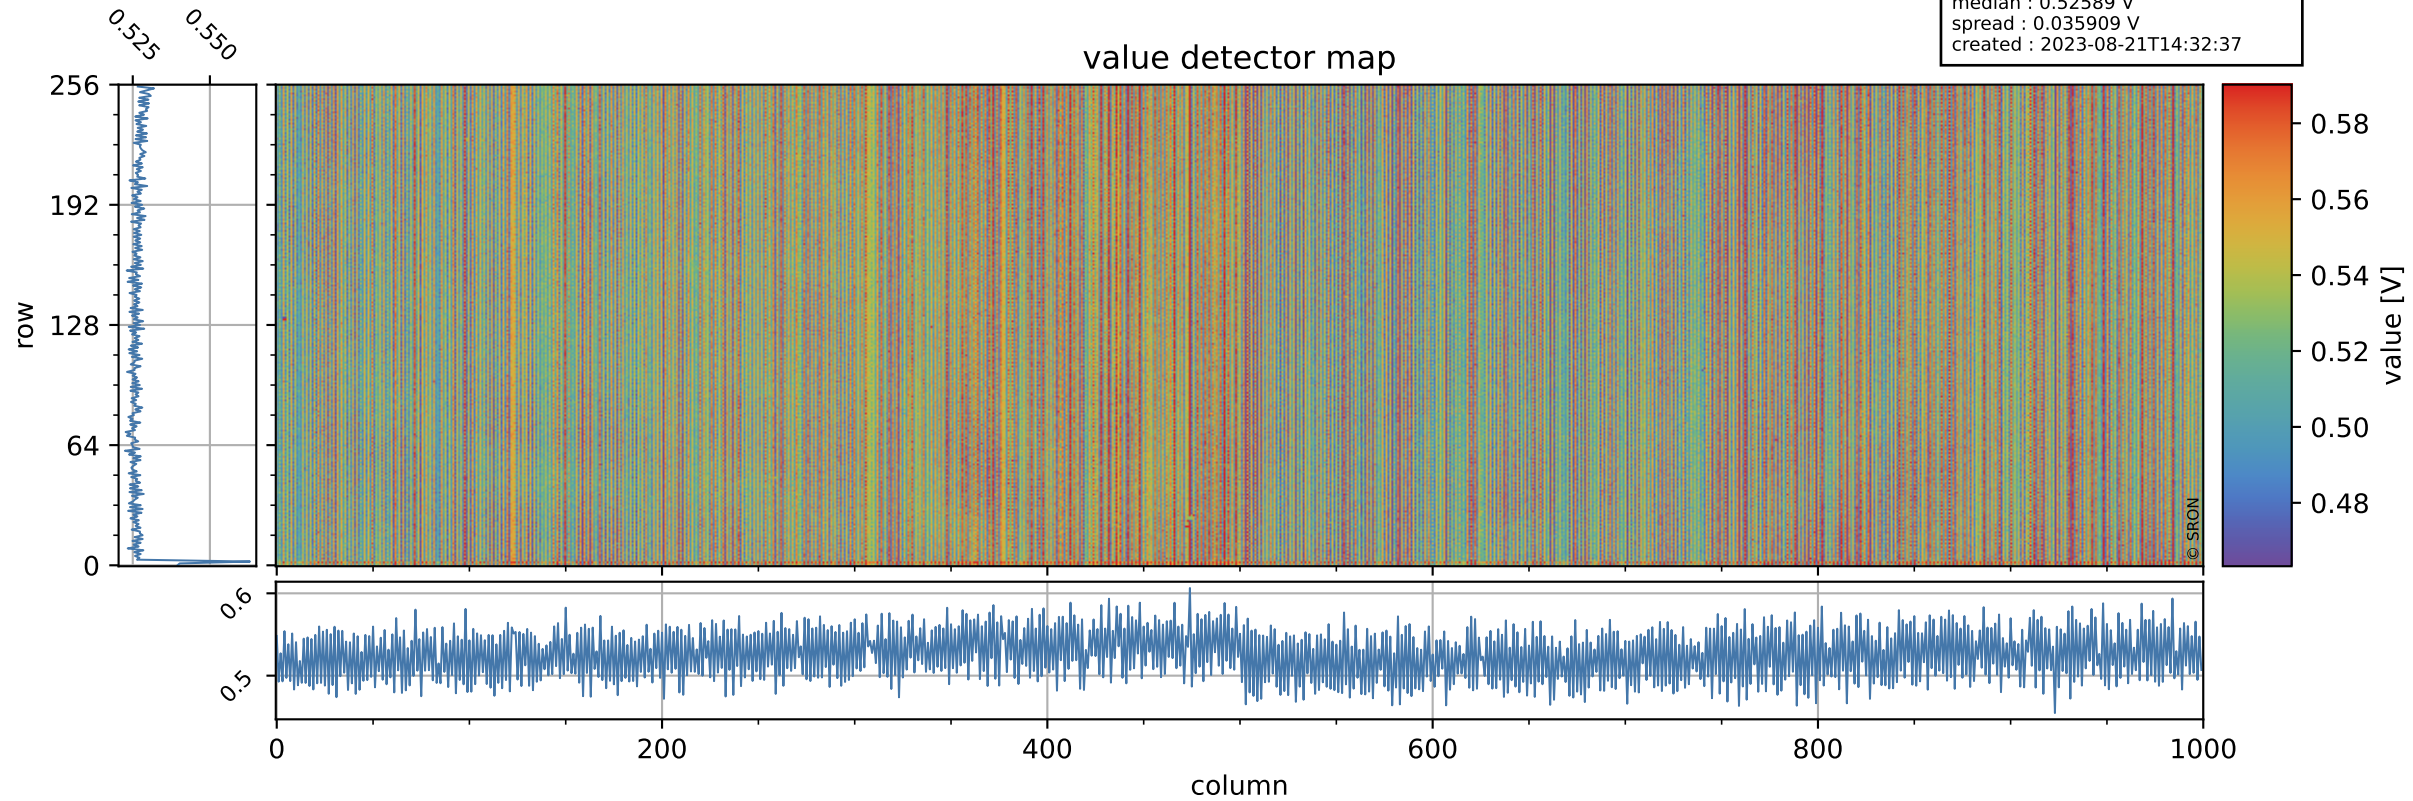

# Tropomi SWIR offset (official)

orbits : 19 in [10477, 10522]  
coverage : 2019-10-22 / 2019-10-25  
median : 0.52589 V  
spread : 0.035909 V  
created : 2023-08-21T14:32:37

## value detector map

# Tropomi SWIR offset (official)

orbits : 19 in [10477, 10522]  
coverage : 2019-10-22 / 2019-10-25  
median : 28.053  $\mu\text{V}$   
spread : 14.267  $\mu\text{V}$   
created : 2023-08-21T14:32:38

# Tropomi SWIR offset (official) ground-tracks of Sentinel-5P

orbits : 19 in [10477, 10522]  
coverage : 2019-10-22 / 2019-10-25  
created : 2023-08-21T14:32:38