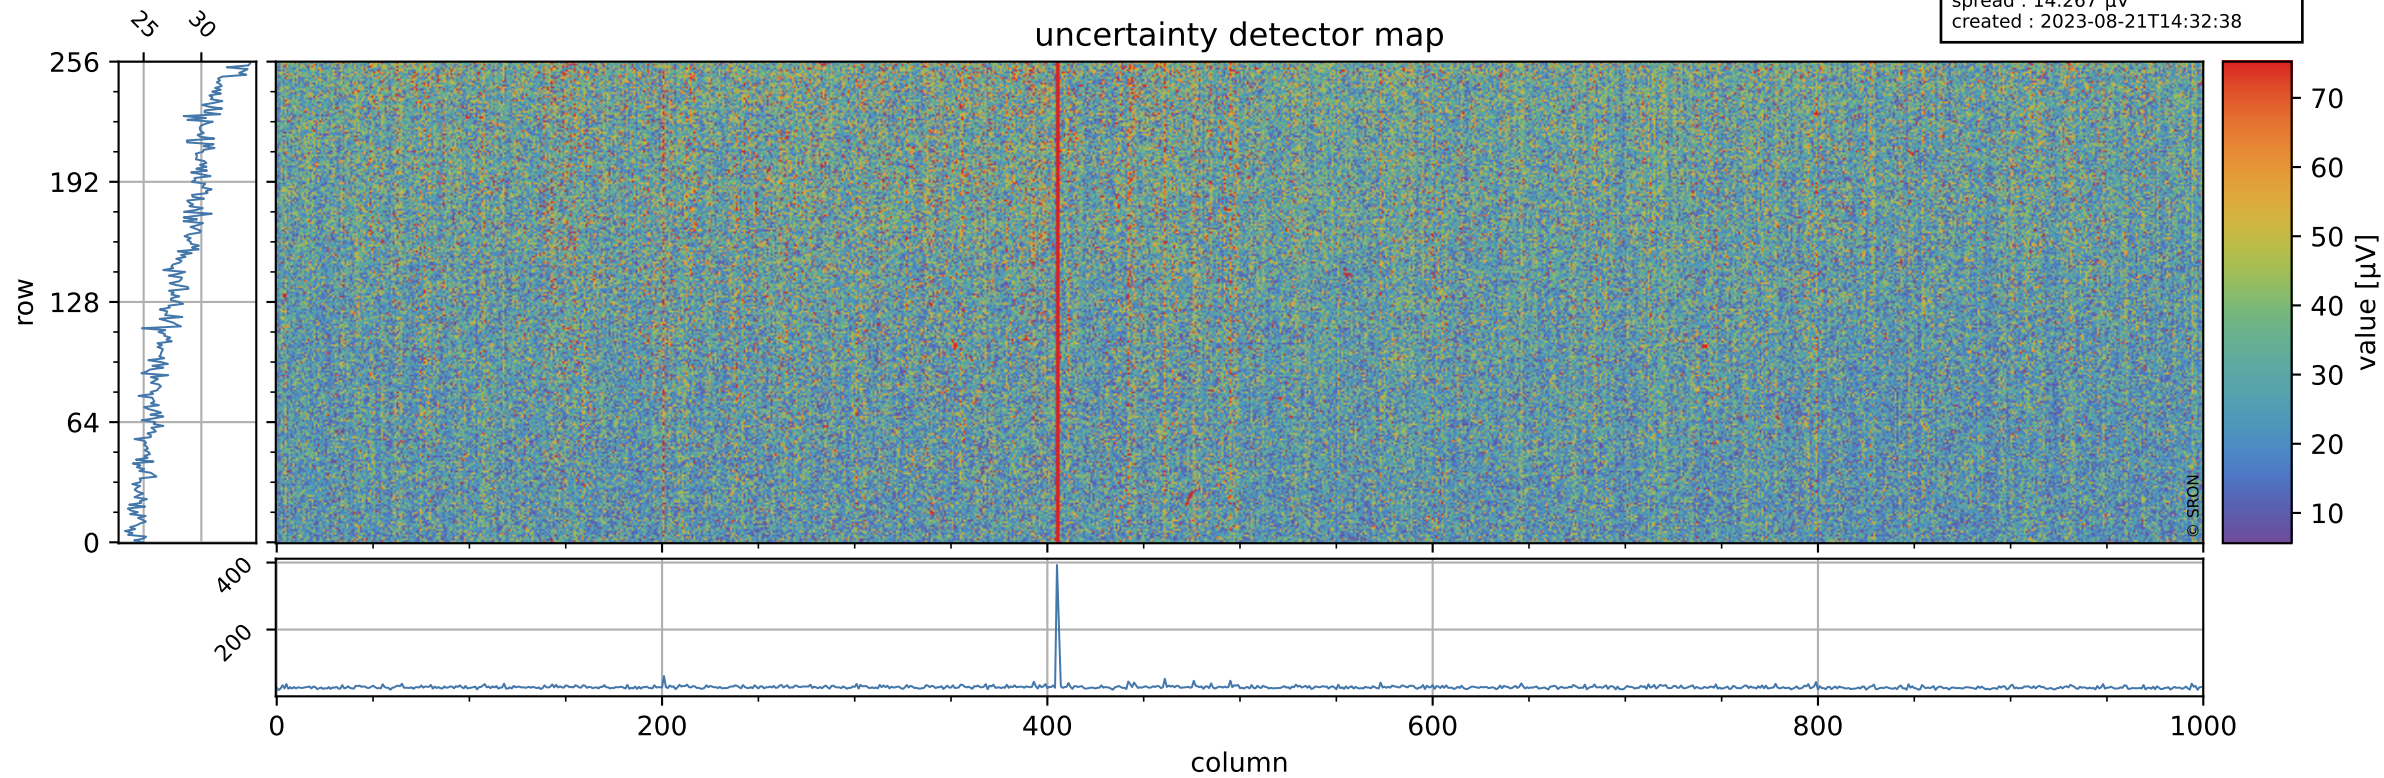

# Tropomi SWIR offset (official)

orbits : 19 in [10477, 10522]  
coverage : 2019-10-22 / 2019-10-25  
median : 0.52589 V  
spread : 0.035909 V  
created : 2023-08-21T14:32:37

## value detector map

# Tropomi SWIR offset (official)

orbits : 19 in [10477, 10522]  
coverage : 2019-10-22 / 2019-10-25  
median : 28.053  $\mu\text{V}$   
spread : 14.267  $\mu\text{V}$   
created : 2023-08-21T14:32:38

# Tropomi SWIR offset (official) ground-tracks of Sentinel-5P

orbits : 19 in [10477, 10522]  
coverage : 2019-10-22 / 2019-10-25  
created : 2023-08-21T14:32:38