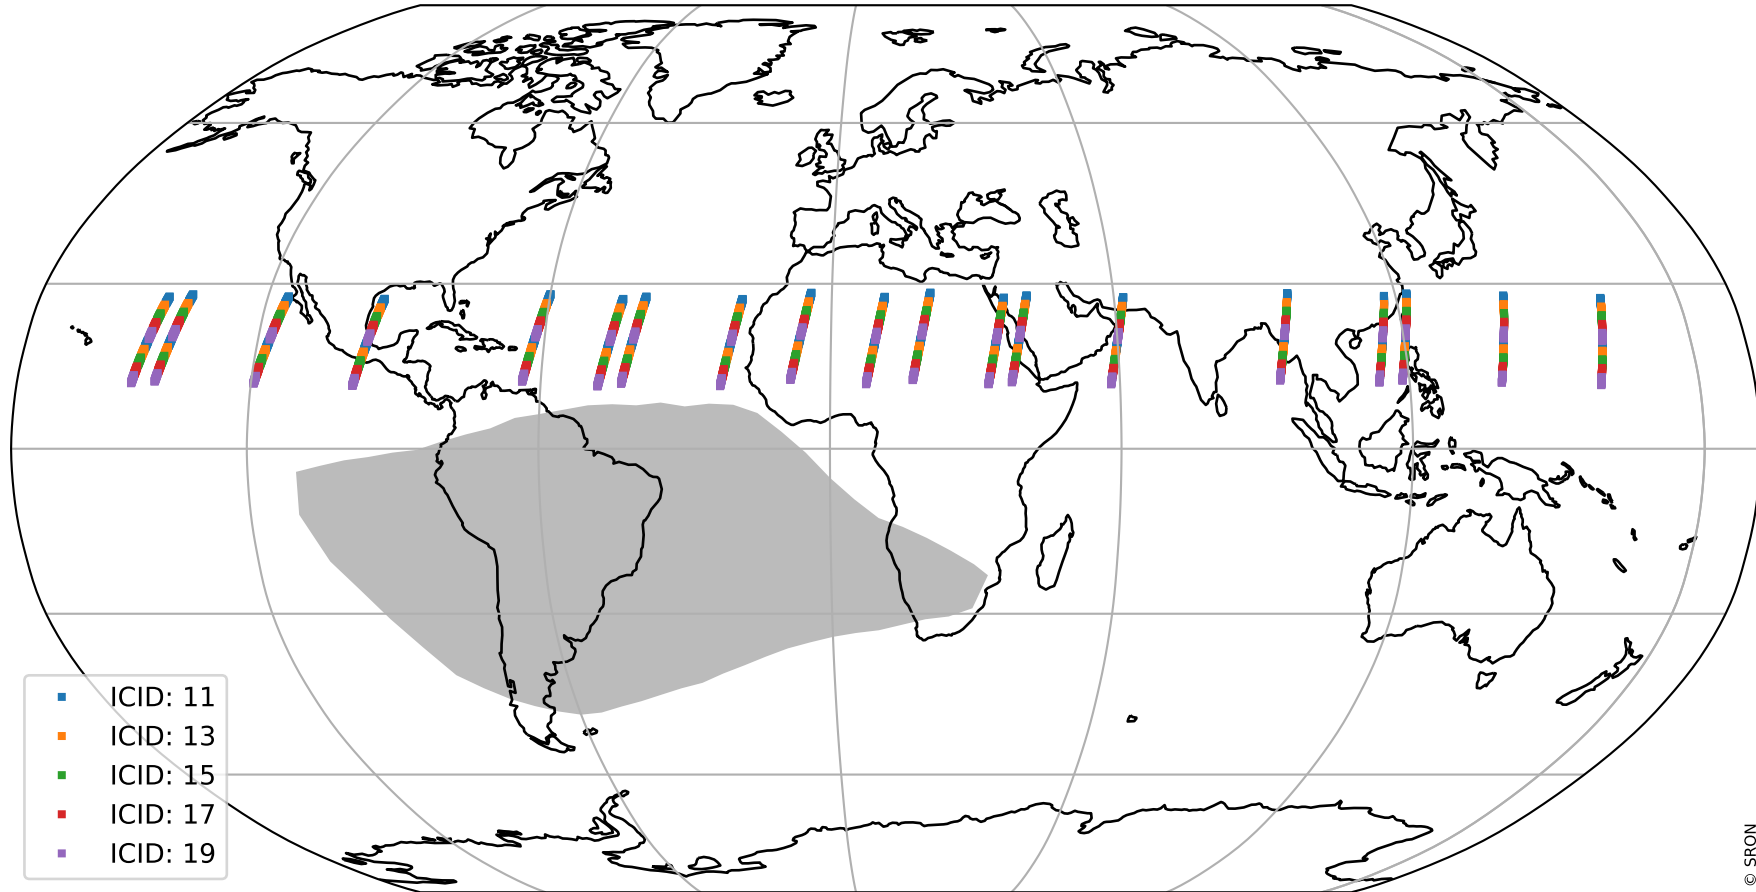

# Tropomi SWIR offset (official)

orbits : 19 in [10477, 10522]  
coverage : 2019-10-22 / 2019-10-25  
median : 28.053  $\mu\text{V}$   
spread : 14.267  $\mu\text{V}$   
created : 2023-08-21T14:32:38

# Tropomi SWIR offset (official)

value compared with SWIR offset CKD

orbits : 19 in [10477, 10522]  
coverage : 2019-10-22 / 2019-10-25  
median : -0.13484 mV  
spread : 0.34532 mV  
created : 2023-08-21T14:32:38

# Tropomi SWIR offset (official) ground-tracks of Sentinel-5P

orbits : 19 in [10477, 10522]  
coverage : 2019-10-22 / 2019-10-25  
created : 2023-08-21T14:32:38

# Tropomi SWIR offset (official)

orbits : [2827, 10522]  
coverage : 2018-04-30 / 2019-10-25  
created : 2023-08-21T14:32:39