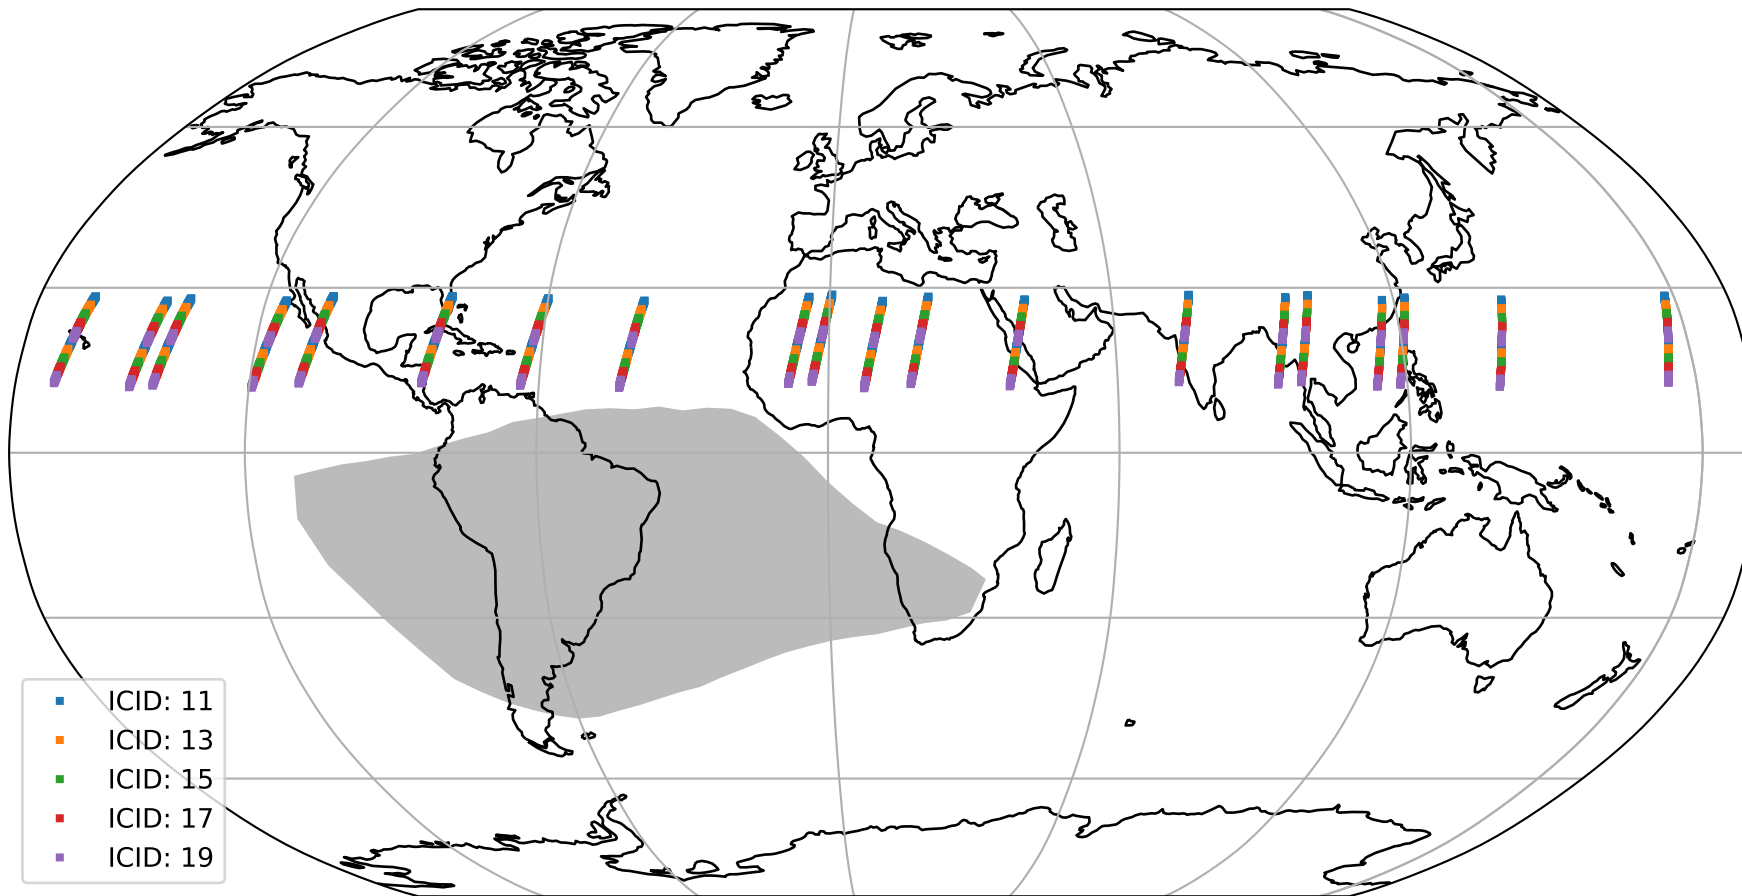

Tropomi SWIR offset (official)

orbits : 20 in [10492, 10537]
coverage : 2019-10-22 / 2019-10-26
median : 0.52589 V
spread : 0.03591 V
created : 2023-08-21T14:32:40

value detector map

Tropomi SWIR offset (official)

orbits : 20 in [10492, 10537]
coverage : 2019-10-22 / 2019-10-26
median : 27.618 μV
spread : 14.04 μV
created : 2023-08-21T14:32:40

Tropomi SWIR offset (official)

orbits : 20 in [10492, 10537]
coverage : 2019-10-22 / 2019-10-26
median : -0.12676 mV
spread : 0.34383 mV
created : 2023-08-21T14:32:41

value compared with SWIR offset CKD

Tropomi SWIR offset (official) ground-tracks of Sentinel-5P

orbits : 20 in [10492, 10537]
coverage : 2019-10-22 / 2019-10-26
created : 2023-08-21T14:32:41

Tropomi SWIR offset (official)

orbits : [2827, 10537]
coverage : 2018-04-30 / 2019-10-26
created : 2023-08-21T14:32:42

trend of detector median & temperatures