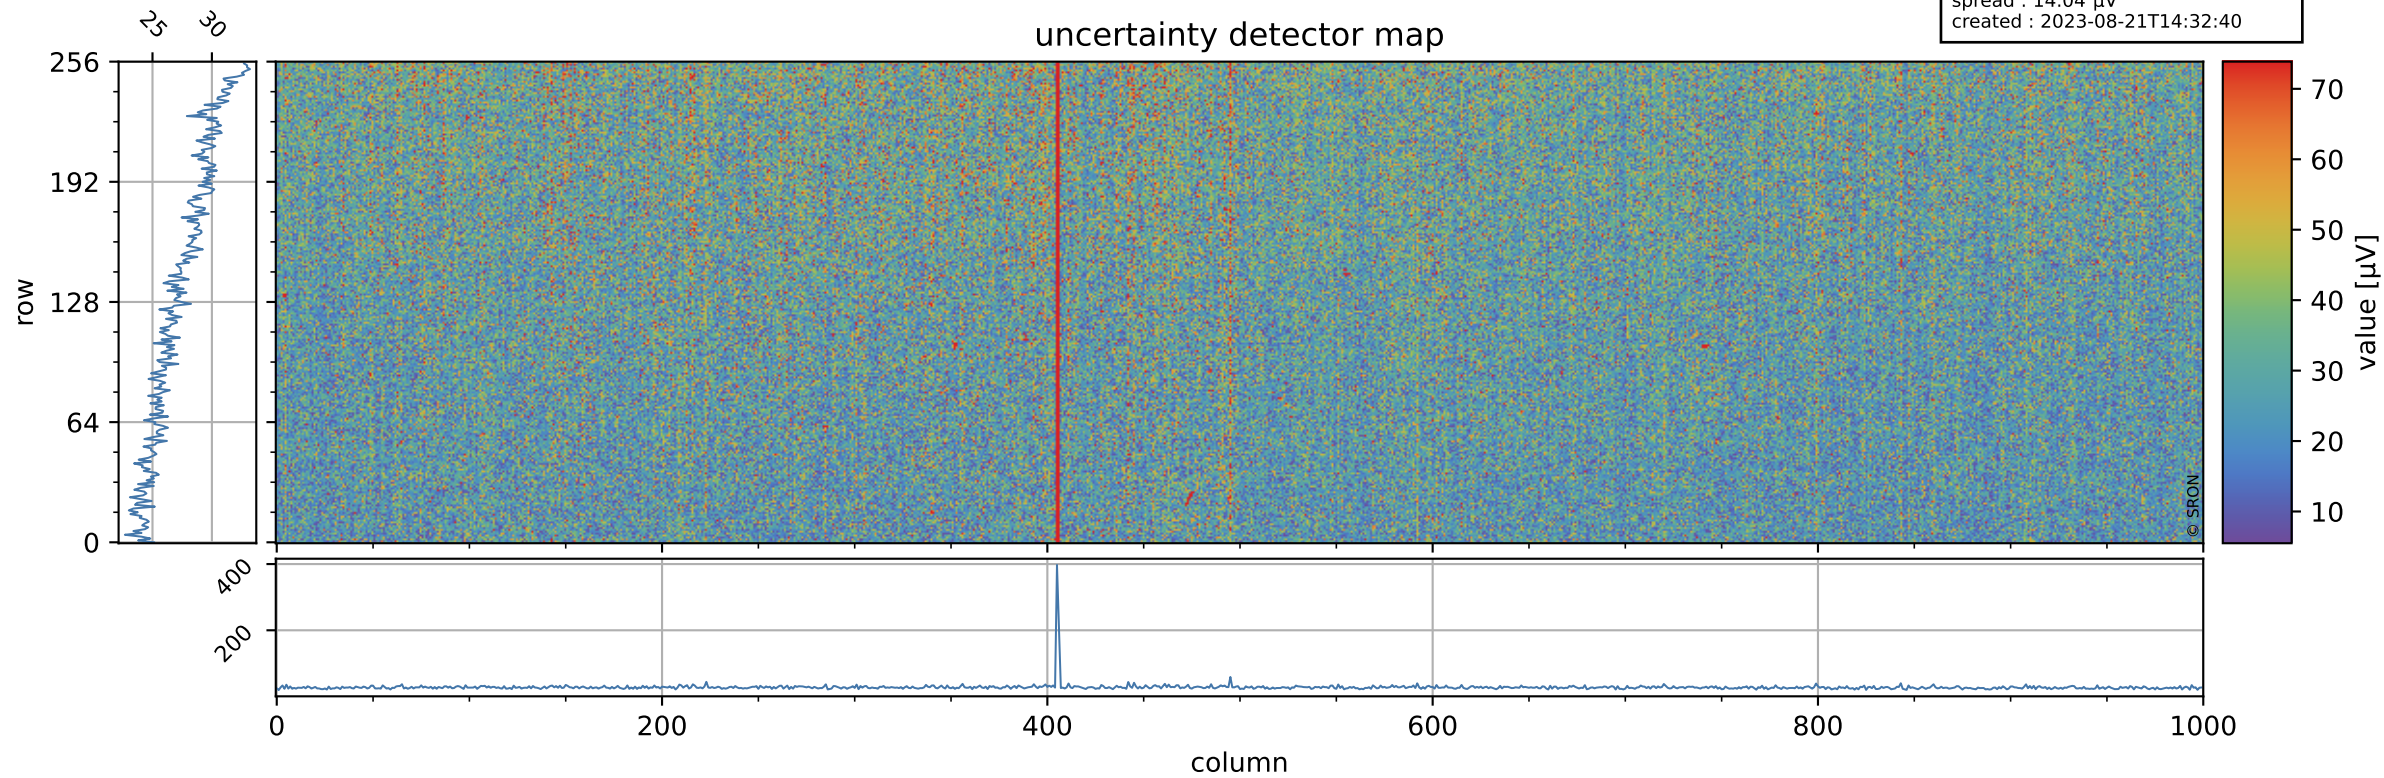

Tropomi SWIR offset (official)

orbits : 20 in [10492, 10537]
coverage : 2019-10-22 / 2019-10-26
median : 0.52589 V
spread : 0.03591 V
created : 2023-08-21T14:32:40

value detector map

Tropomi SWIR offset (official)

orbits : 20 in [10492, 10537]
coverage : 2019-10-22 / 2019-10-26
median : 27.618 μV
spread : 14.04 μV
created : 2023-08-21T14:32:40

Tropomi SWIR offset (official)

orbits : 20 in [10492, 10537]
coverage : 2019-10-22 / 2019-10-26
median : -0.12676 mV
spread : 0.34383 mV
created : 2023-08-21T14:32:41

value compared with SWIR offset CKD

Tropomi SWIR offset (official) ground-tracks of Sentinel-5P

orbits : 20 in [10492, 10537]
coverage : 2019-10-22 / 2019-10-26
created : 2023-08-21T14:32:41

Tropomi SWIR offset (official)

orbits : [2827, 10537]
coverage : 2018-04-30 / 2019-10-26
created : 2023-08-21T14:32:42

trend of detector median & temperatures