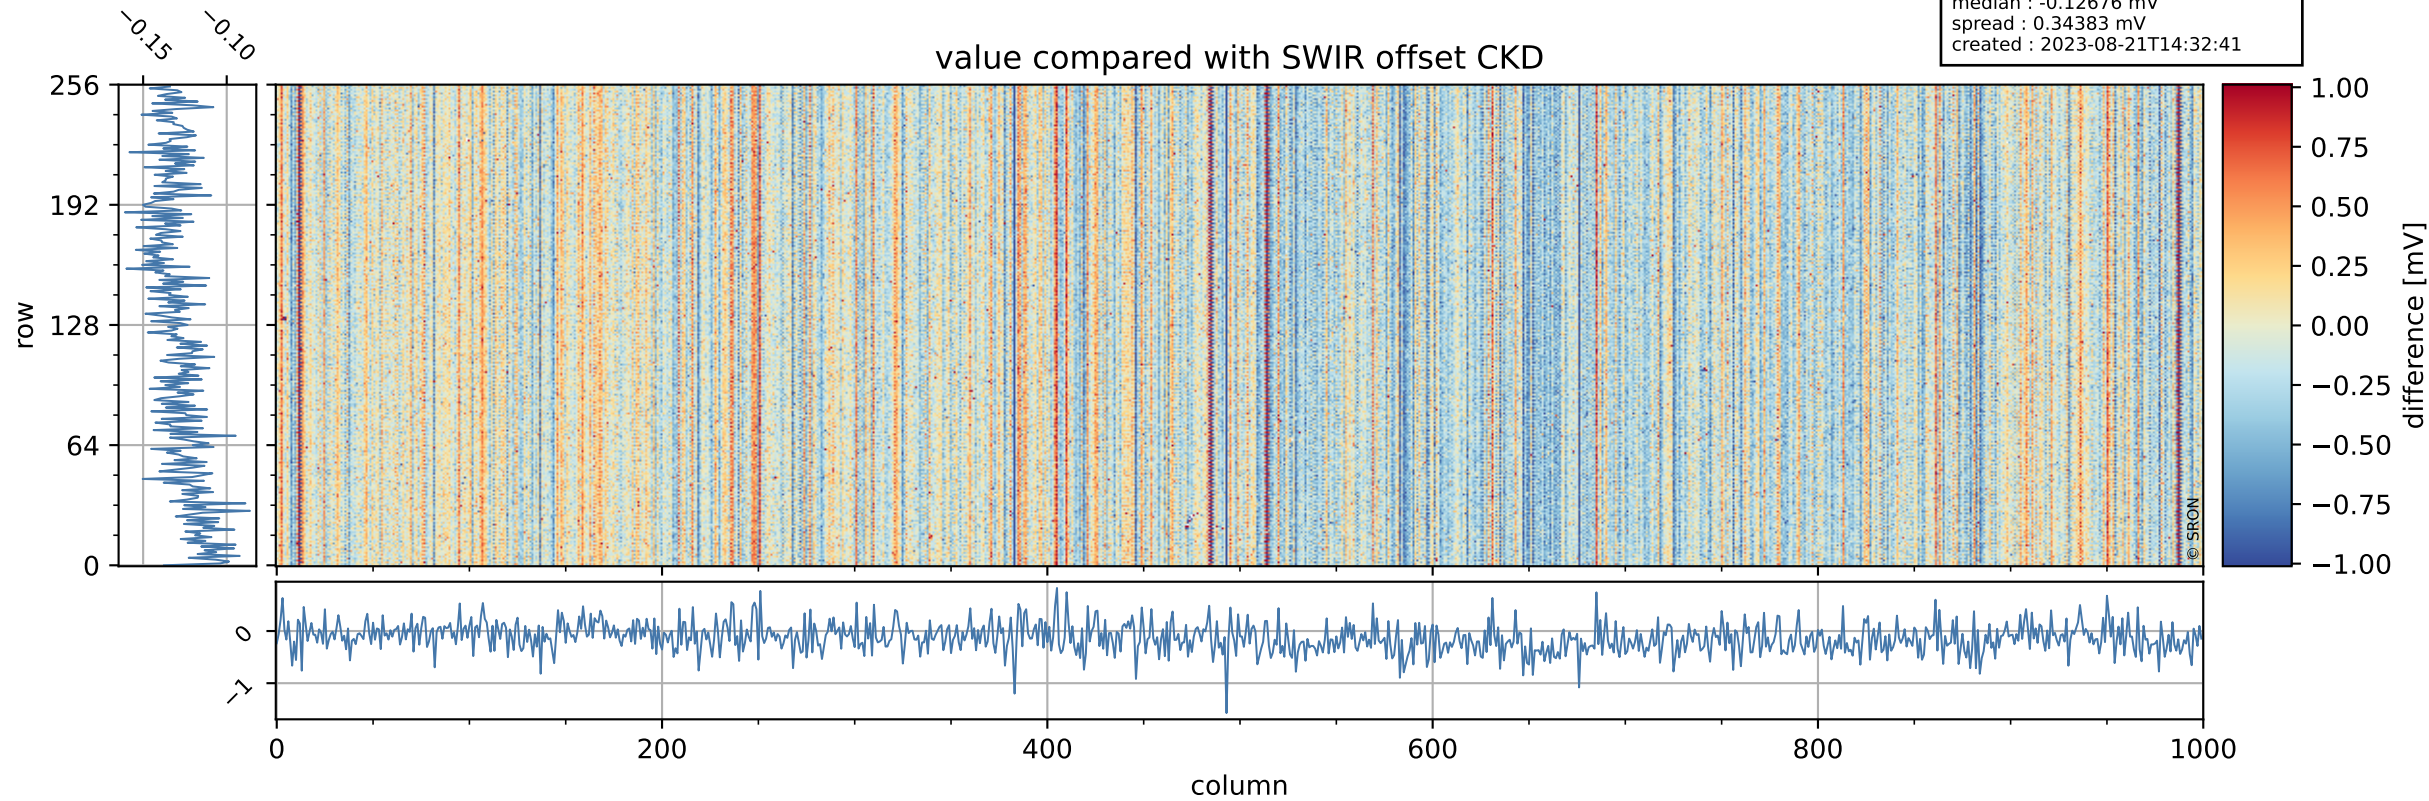

Tropomi SWIR offset (official)

orbits : 20 in [10492, 10537]
coverage : 2019-10-22 / 2019-10-26
median : 0.52589 V
spread : 0.03591 V
created : 2023-08-21T14:32:40

value detector map

Tropomi SWIR offset (official)

orbits : 20 in [10492, 10537]
coverage : 2019-10-22 / 2019-10-26
median : 27.618 μV
spread : 14.04 μV
created : 2023-08-21T14:32:40

Tropomi SWIR offset (official)

orbits : 20 in [10492, 10537]
coverage : 2019-10-22 / 2019-10-26
median : -0.12676 mV
spread : 0.34383 mV
created : 2023-08-21T14:32:41

value compared with SWIR offset CKD

Tropomi SWIR offset (official) ground-tracks of Sentinel-5P

orbits : 20 in [10492, 10537]
coverage : 2019-10-22 / 2019-10-26
created : 2023-08-21T14:32:41

Tropomi SWIR offset (official)

orbits : [2827, 10537]
coverage : 2018-04-30 / 2019-10-26
created : 2023-08-21T14:32:42

trend of detector median & temperatures