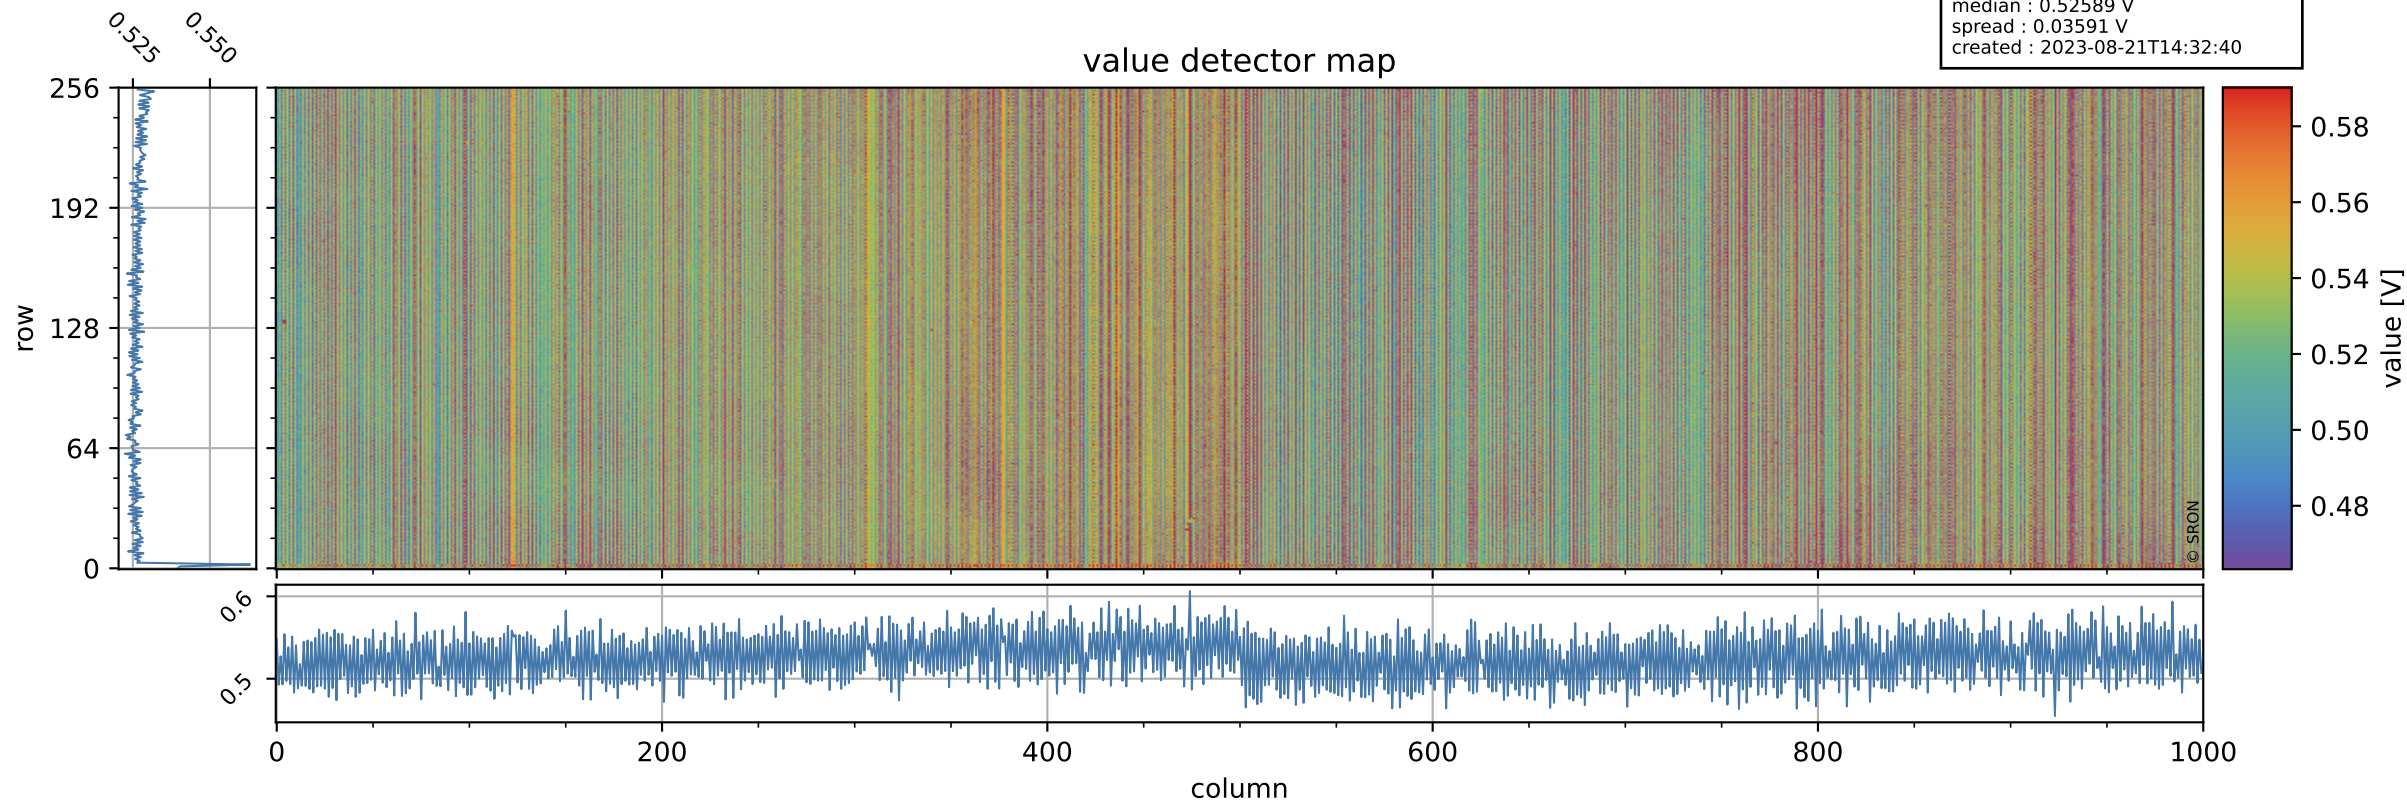

Tropomi SWIR offset (official)

orbits : 20 in [10492, 10537]
coverage : 2019-10-22 / 2019-10-26
median : 0.52589 V
spread : 0.03591 V
created : 2023-08-21T14:32:40

value detector map

Tropomi SWIR offset (official)

orbits : 20 in [10492, 10537]
coverage : 2019-10-22 / 2019-10-26
median : 27.618 μV
spread : 14.04 μV
created : 2023-08-21T14:32:40

Tropomi SWIR offset (official)

orbits : 20 in [10492, 10537]
coverage : 2019-10-22 / 2019-10-26
median : -0.12676 mV
spread : 0.34383 mV
created : 2023-08-21T14:32:41

value compared with SWIR offset CKD

Tropomi SWIR offset (official) ground-tracks of Sentinel-5P

orbits : 20 in [10492, 10537]
coverage : 2019-10-22 / 2019-10-26
created : 2023-08-21T14:32:41

Tropomi SWIR offset (official)

orbits : [2827, 10537]
coverage : 2018-04-30 / 2019-10-26
created : 2023-08-21T14:32:42

trend of detector median & temperatures