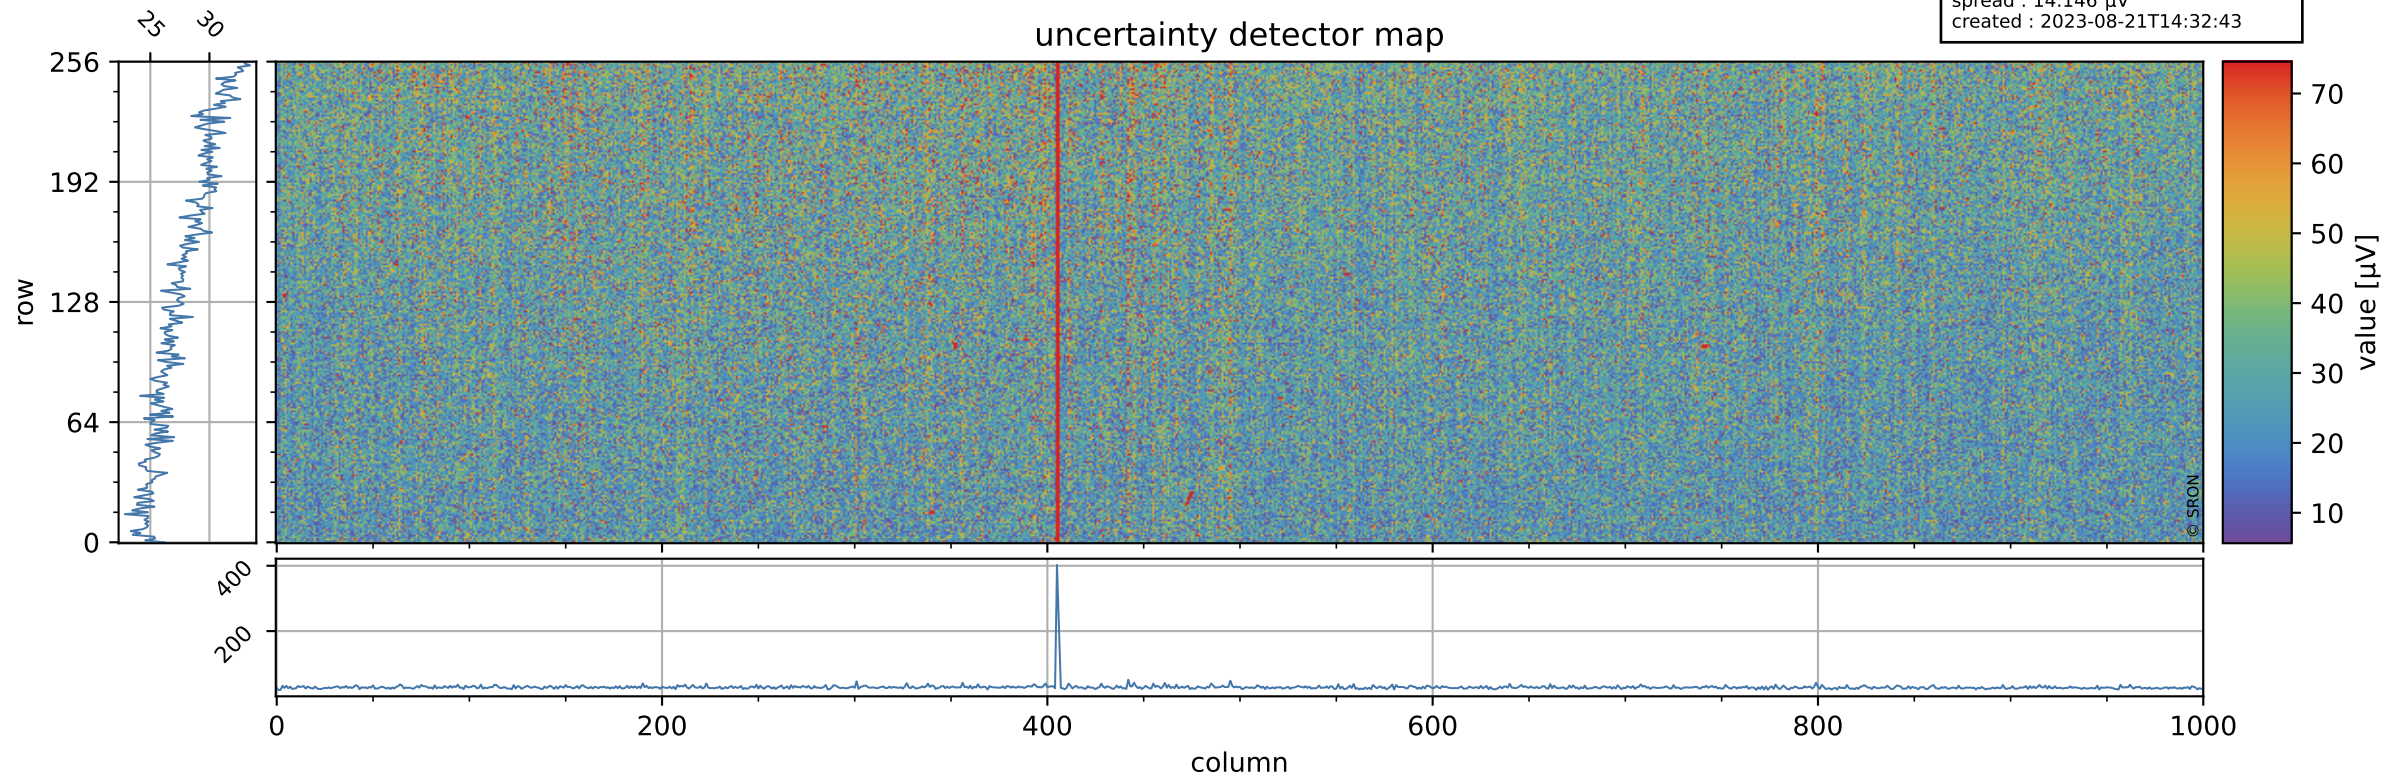

Tropomi SWIR offset (official)

orbits : 19 in [10507, 10552]
coverage : 2019-10-24 / 2019-10-27
median : 0.5259 V
spread : 0.035911 V
created : 2023-08-21T14:32:43

value detector map

Tropomi SWIR offset (official)

orbits : 19 in [10507, 10552]
coverage : 2019-10-24 / 2019-10-27
median : 27.9 μV
spread : 14.146 μV
created : 2023-08-21T14:32:43

Tropomi SWIR offset (official)

value compared with SWIR offset CKD

orbits : 19 in [10507, 10552]
coverage : 2019-10-24 / 2019-10-27
median : -0.11969 mV
spread : 0.34439 mV
created : 2023-08-21T14:32:44

Tropomi SWIR offset (official) ground-tracks of Sentinel-5P

orbits : 19 in [10507, 10552]
coverage : 2019-10-24 / 2019-10-27
created : 2023-08-21T14:32:44

Tropomi SWIR offset (official)

orbits : [2827, 10552]
coverage : 2018-04-30 / 2019-10-27
created : 2023-08-21T14:32:45

trend of detector median & temperatures