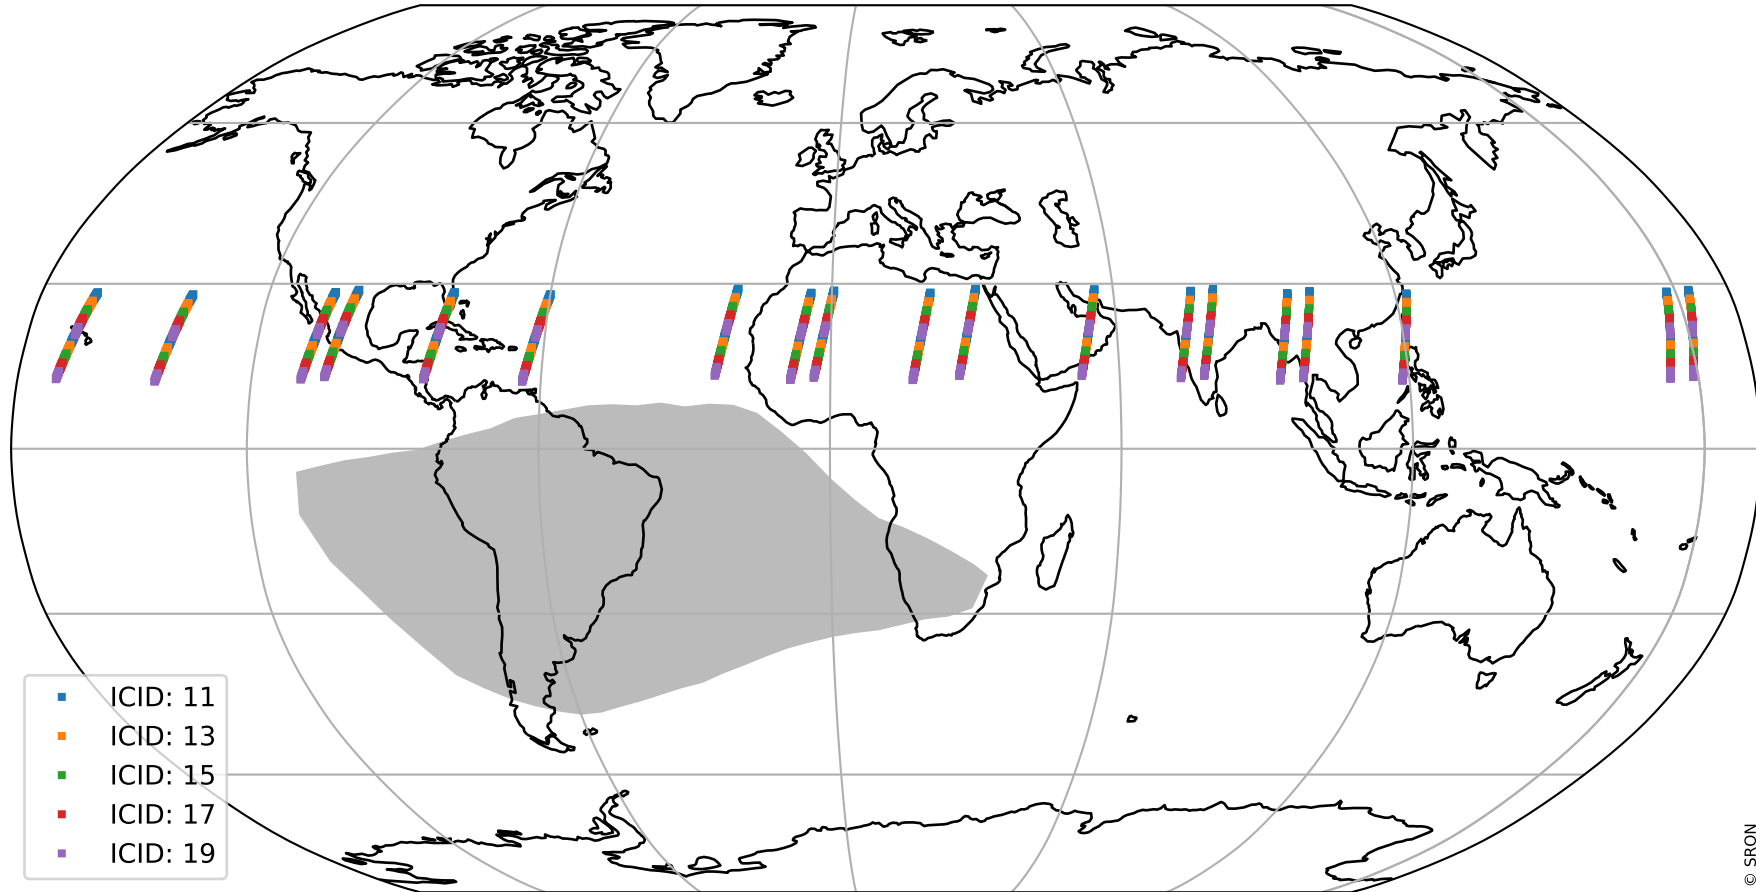

Tropomi SWIR offset (official)

orbits : 19 in [10507, 10552]
coverage : 2019-10-24 / 2019-10-27
median : 0.5259 V
spread : 0.035911 V
created : 2023-08-21T14:32:43

value detector map

Tropomi SWIR offset (official)

orbits : 19 in [10507, 10552]
coverage : 2019-10-24 / 2019-10-27
median : 27.9 μV
spread : 14.146 μV
created : 2023-08-21T14:32:43

Tropomi SWIR offset (official)

value compared with SWIR offset CKD

orbits : 19 in [10507, 10552]
coverage : 2019-10-24 / 2019-10-27
median : -0.11969 mV
spread : 0.34439 mV
created : 2023-08-21T14:32:44

Tropomi SWIR offset (official) ground-tracks of Sentinel-5P

orbits : 19 in [10507, 10552]
coverage : 2019-10-24 / 2019-10-27
created : 2023-08-21T14:32:44

Tropomi SWIR offset (official)

orbits : [2827, 10552]
coverage : 2018-04-30 / 2019-10-27
created : 2023-08-21T14:32:45

trend of detector median & temperatures