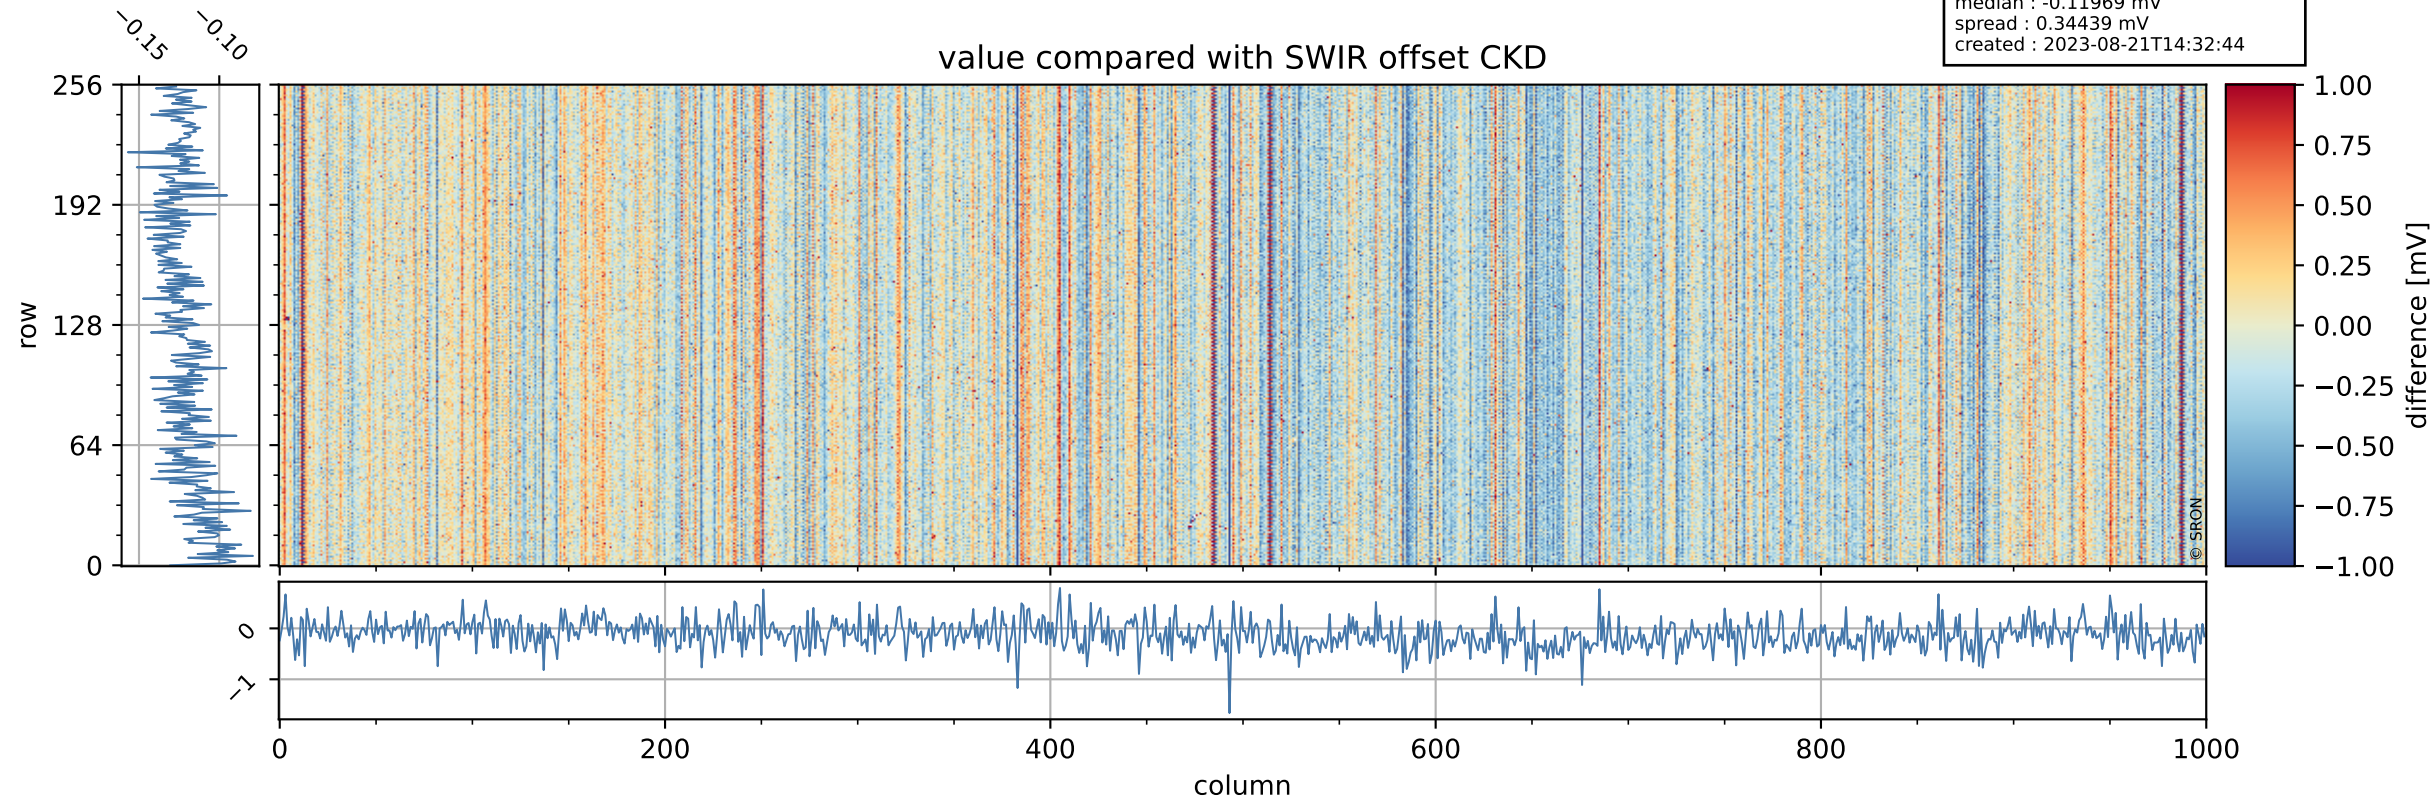

Tropomi SWIR offset (official)

orbits : 19 in [10507, 10552]
coverage : 2019-10-24 / 2019-10-27
median : 0.5259 V
spread : 0.035911 V
created : 2023-08-21T14:32:43

value detector map

Tropomi SWIR offset (official)

orbits : 19 in [10507, 10552]
coverage : 2019-10-24 / 2019-10-27
median : 27.9 μV
spread : 14.146 μV
created : 2023-08-21T14:32:43

Tropomi SWIR offset (official)

value compared with SWIR offset CKD

orbits : 19 in [10507, 10552]
coverage : 2019-10-24 / 2019-10-27
median : -0.11969 mV
spread : 0.34439 mV
created : 2023-08-21T14:32:44

Tropomi SWIR offset (official) ground-tracks of Sentinel-5P

orbits : 19 in [10507, 10552]
coverage : 2019-10-24 / 2019-10-27
created : 2023-08-21T14:32:44

Tropomi SWIR offset (official)

orbits : [2827, 10552]
coverage : 2018-04-30 / 2019-10-27
created : 2023-08-21T14:32:45

trend of detector median & temperatures