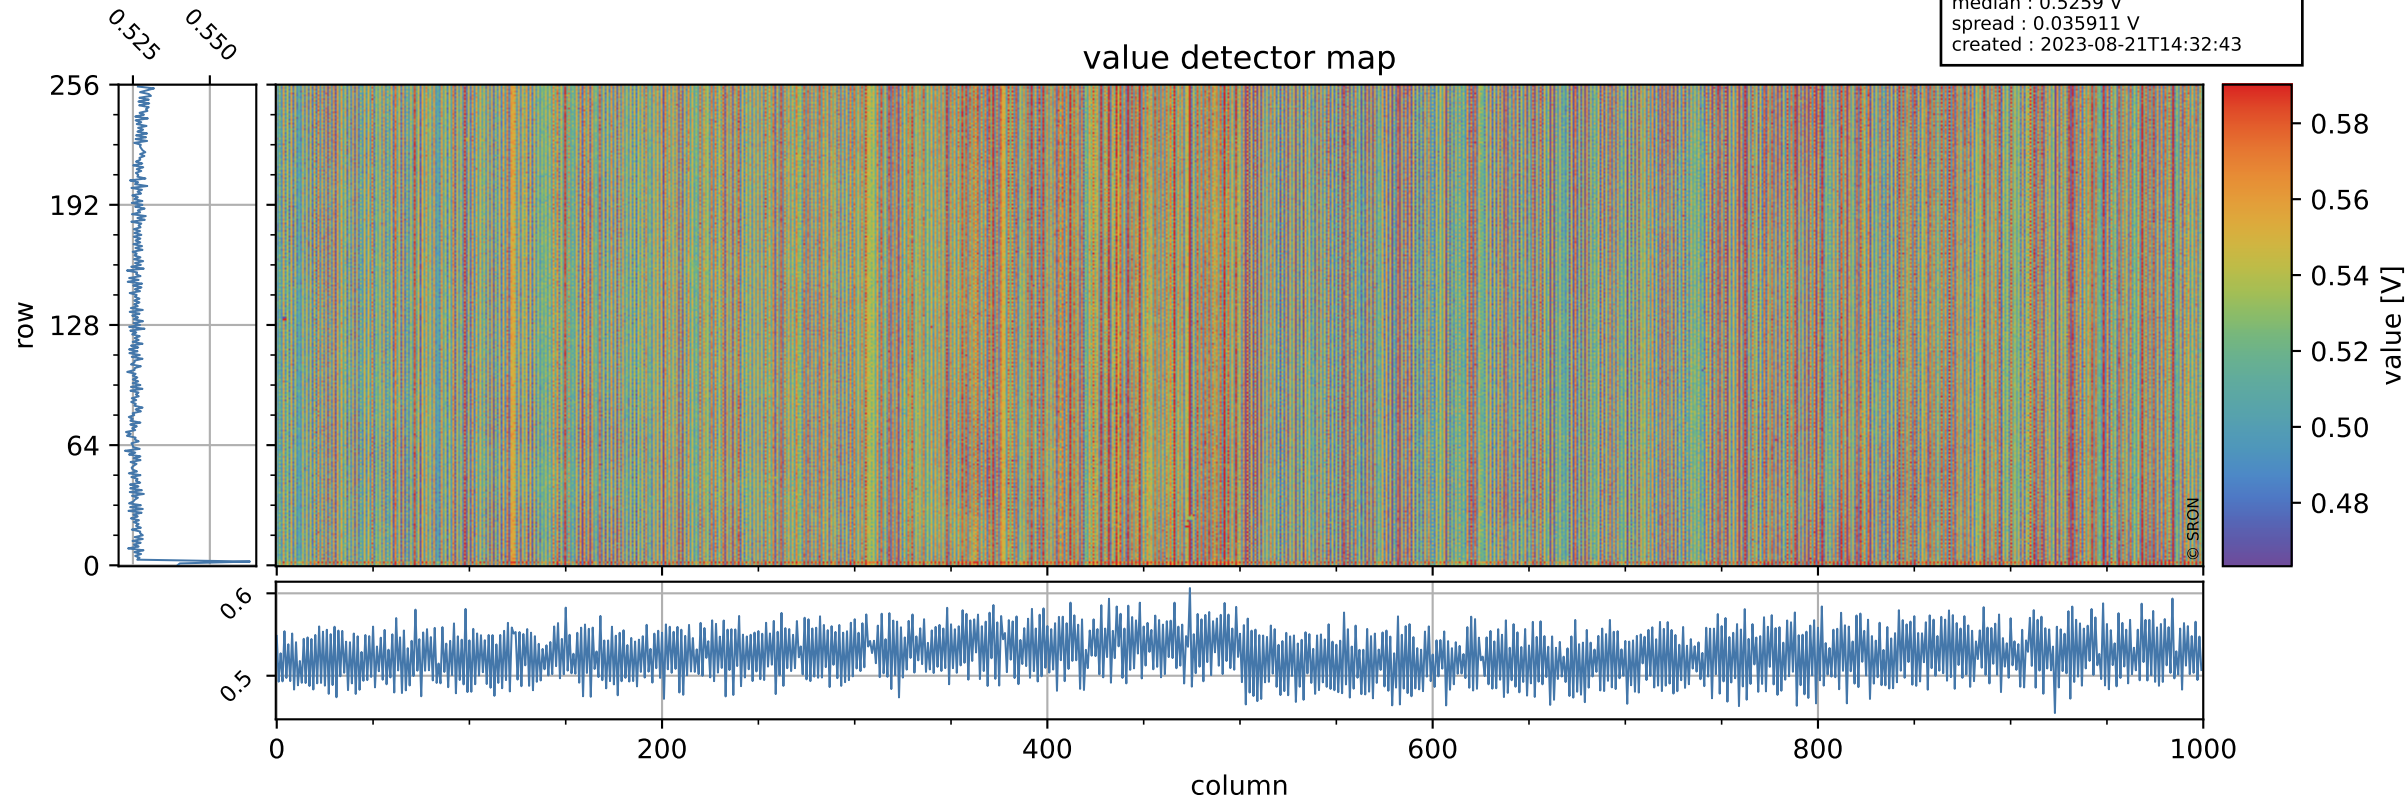

Tropomi SWIR offset (official)

orbits : 19 in [10507, 10552]
coverage : 2019-10-24 / 2019-10-27
median : 0.5259 V
spread : 0.035911 V
created : 2023-08-21T14:32:43

value detector map

Tropomi SWIR offset (official)

orbits : 19 in [10507, 10552]
coverage : 2019-10-24 / 2019-10-27
median : 27.9 μV
spread : 14.146 μV
created : 2023-08-21T14:32:43

Tropomi SWIR offset (official)

value compared with SWIR offset CKD

orbits : 19 in [10507, 10552]
coverage : 2019-10-24 / 2019-10-27
median : -0.11969 mV
spread : 0.34439 mV
created : 2023-08-21T14:32:44

Tropomi SWIR offset (official) ground-tracks of Sentinel-5P

orbits : 19 in [10507, 10552]
coverage : 2019-10-24 / 2019-10-27
created : 2023-08-21T14:32:44

Tropomi SWIR offset (official)

orbits : [2827, 10552]
coverage : 2018-04-30 / 2019-10-27
created : 2023-08-21T14:32:45

trend of detector median & temperatures