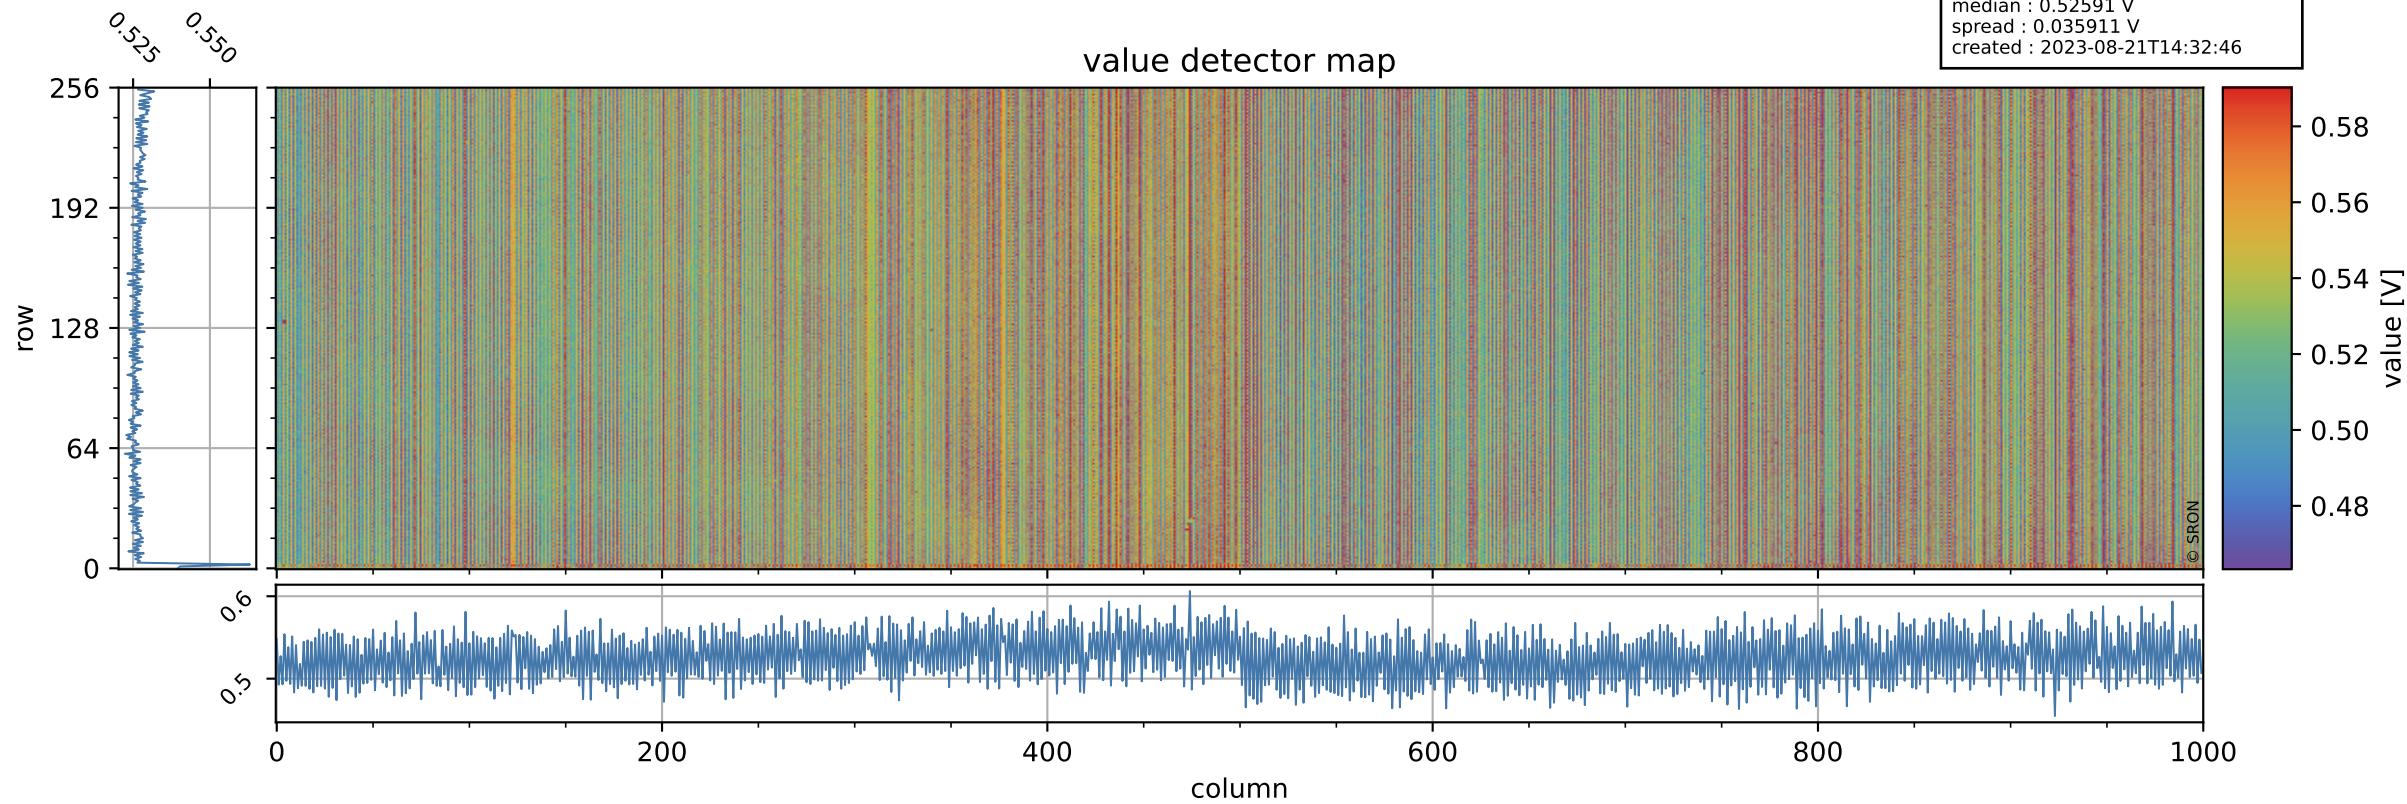

Tropomi SWIR offset (official)

orbits : 20 in [10522, 10567]
coverage : 2019-10-25 / 2019-10-28
median : 0.52591 V
spread : 0.035911 V
created : 2023-08-21T14:32:46

value detector map

Tropomi SWIR offset (official)

orbits : 20 in [10522, 10567]
coverage : 2019-10-25 / 2019-10-28
median : 27.892 μV
spread : 14.215 μV
created : 2023-08-21T14:32:47

Tropomi SWIR offset (official)

value compared with SWIR offset CKD

orbits : 20 in [10522, 10567]
coverage : 2019-10-25 / 2019-10-28
median : -0.10708 mV
spread : 0.3449 mV
created : 2023-08-21T14:32:47

Tropomi SWIR offset (official) ground-tracks of Sentinel-5P

orbits : 20 in [10522, 10567]
coverage : 2019-10-25 / 2019-10-28
created : 2023-08-21T14:32:47

Tropomi SWIR offset (official)

orbits : [2827, 10567]
coverage : 2018-04-30 / 2019-10-28
created : 2023-08-21T14:32:48

trend of detector median & temperatures