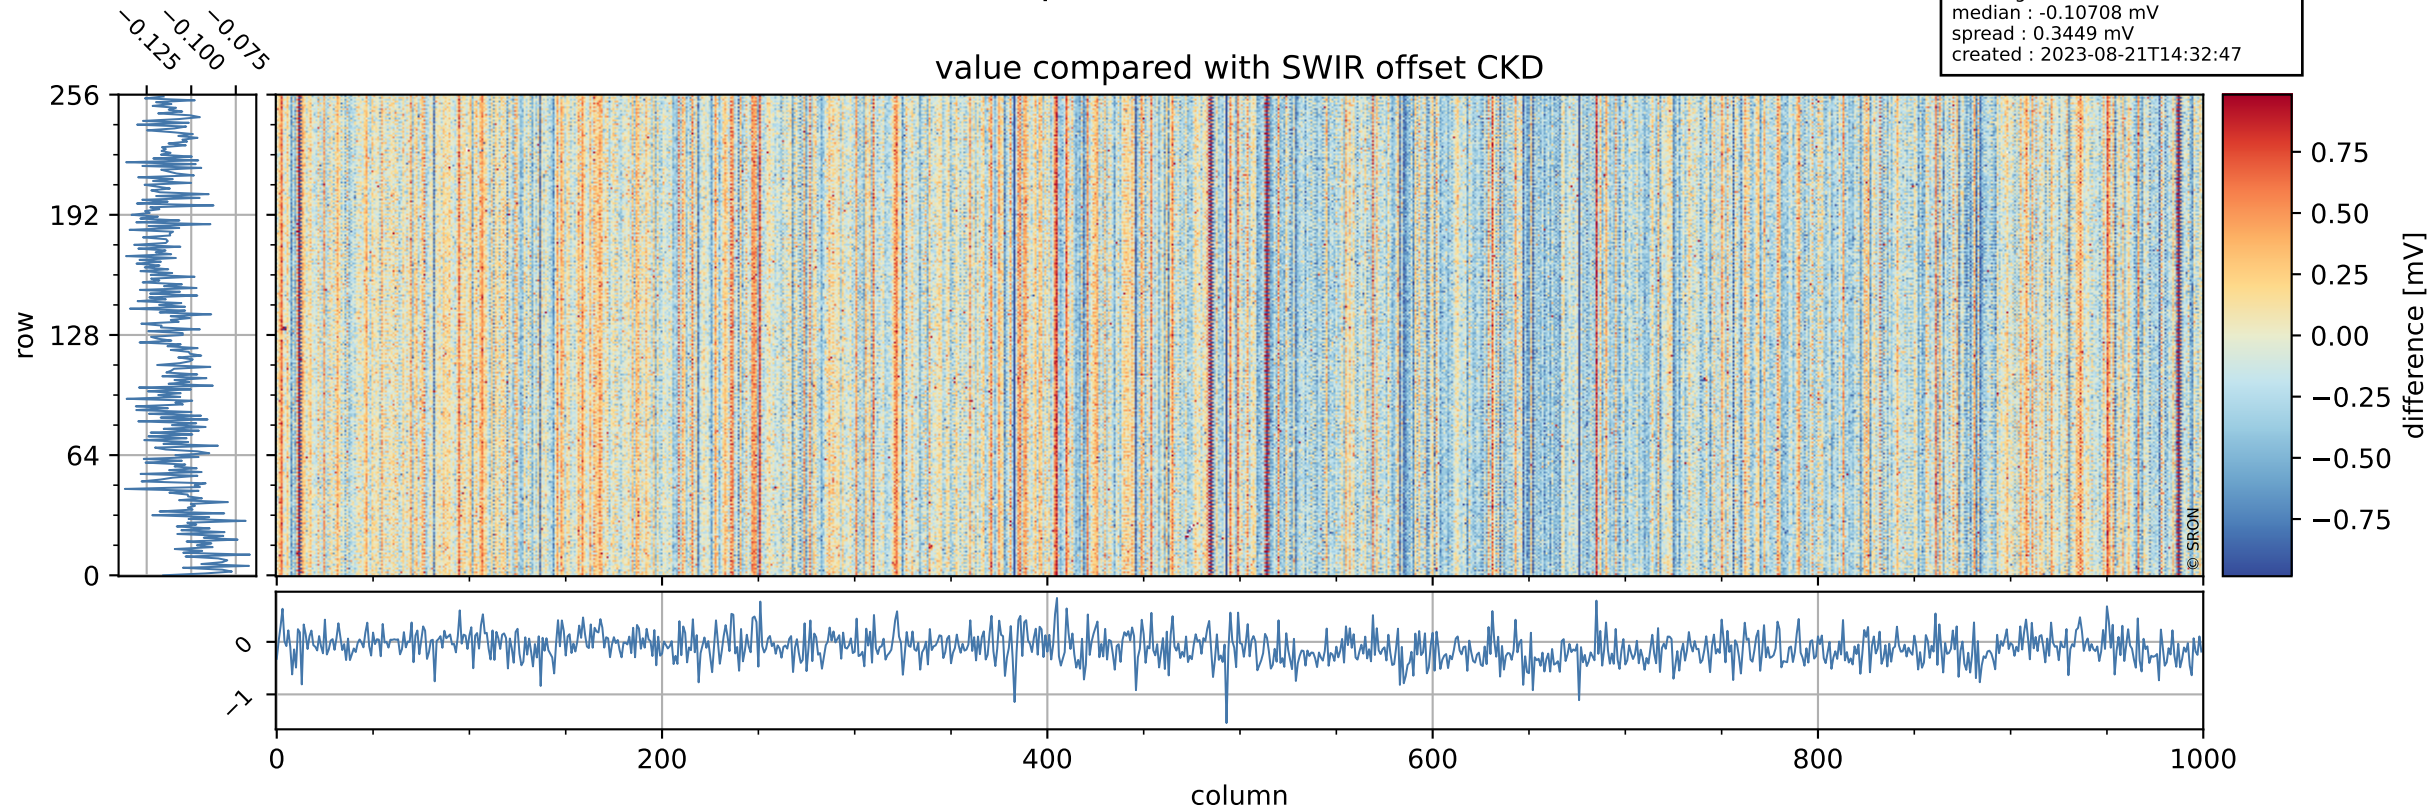

Tropomi SWIR offset (official)

orbits : 20 in [10522, 10567]
coverage : 2019-10-25 / 2019-10-28
median : 0.52591 V
spread : 0.035911 V
created : 2023-08-21T14:32:46

value detector map

Tropomi SWIR offset (official)

orbits : 20 in [10522, 10567]
coverage : 2019-10-25 / 2019-10-28
median : 27.892 μV
spread : 14.215 μV
created : 2023-08-21T14:32:47

Tropomi SWIR offset (official)

value compared with SWIR offset CKD

orbits : 20 in [10522, 10567]
coverage : 2019-10-25 / 2019-10-28
median : -0.10708 mV
spread : 0.3449 mV
created : 2023-08-21T14:32:47

Tropomi SWIR offset (official) ground-tracks of Sentinel-5P

orbits : 20 in [10522, 10567]
coverage : 2019-10-25 / 2019-10-28
created : 2023-08-21T14:32:47

Tropomi SWIR offset (official)

orbits : [2827, 10567]
coverage : 2018-04-30 / 2019-10-28
created : 2023-08-21T14:32:48

trend of detector median & temperatures