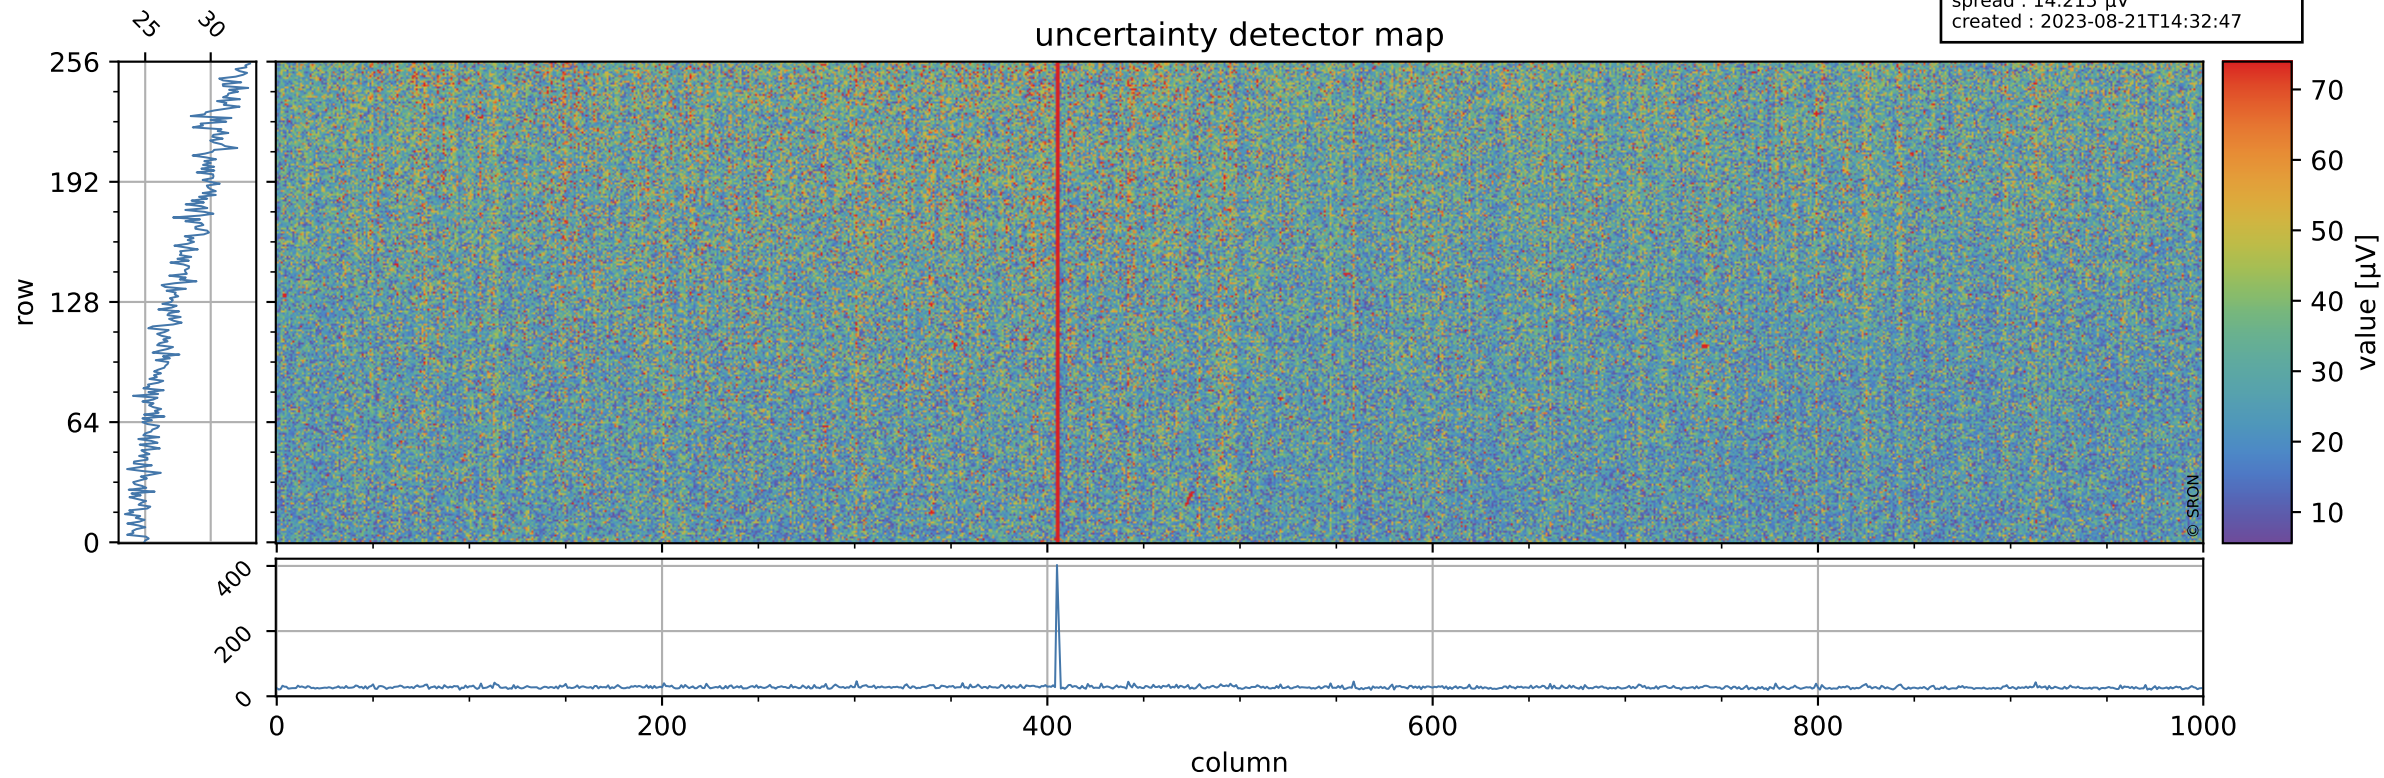

Tropomi SWIR offset (official)

orbits : 20 in [10522, 10567]
coverage : 2019-10-25 / 2019-10-28
median : 0.52591 V
spread : 0.035911 V
created : 2023-08-21T14:32:46

value detector map

Tropomi SWIR offset (official)

orbits : 20 in [10522, 10567]
coverage : 2019-10-25 / 2019-10-28
median : 27.892 μV
spread : 14.215 μV
created : 2023-08-21T14:32:47

Tropomi SWIR offset (official)

value compared with SWIR offset CKD

orbits : 20 in [10522, 10567]
coverage : 2019-10-25 / 2019-10-28
median : -0.10708 mV
spread : 0.3449 mV
created : 2023-08-21T14:32:47

Tropomi SWIR offset (official) ground-tracks of Sentinel-5P

orbits : 20 in [10522, 10567]
coverage : 2019-10-25 / 2019-10-28
created : 2023-08-21T14:32:47

Tropomi SWIR offset (official)

orbits : [2827, 10567]
coverage : 2018-04-30 / 2019-10-28
created : 2023-08-21T14:32:48

trend of detector median & temperatures