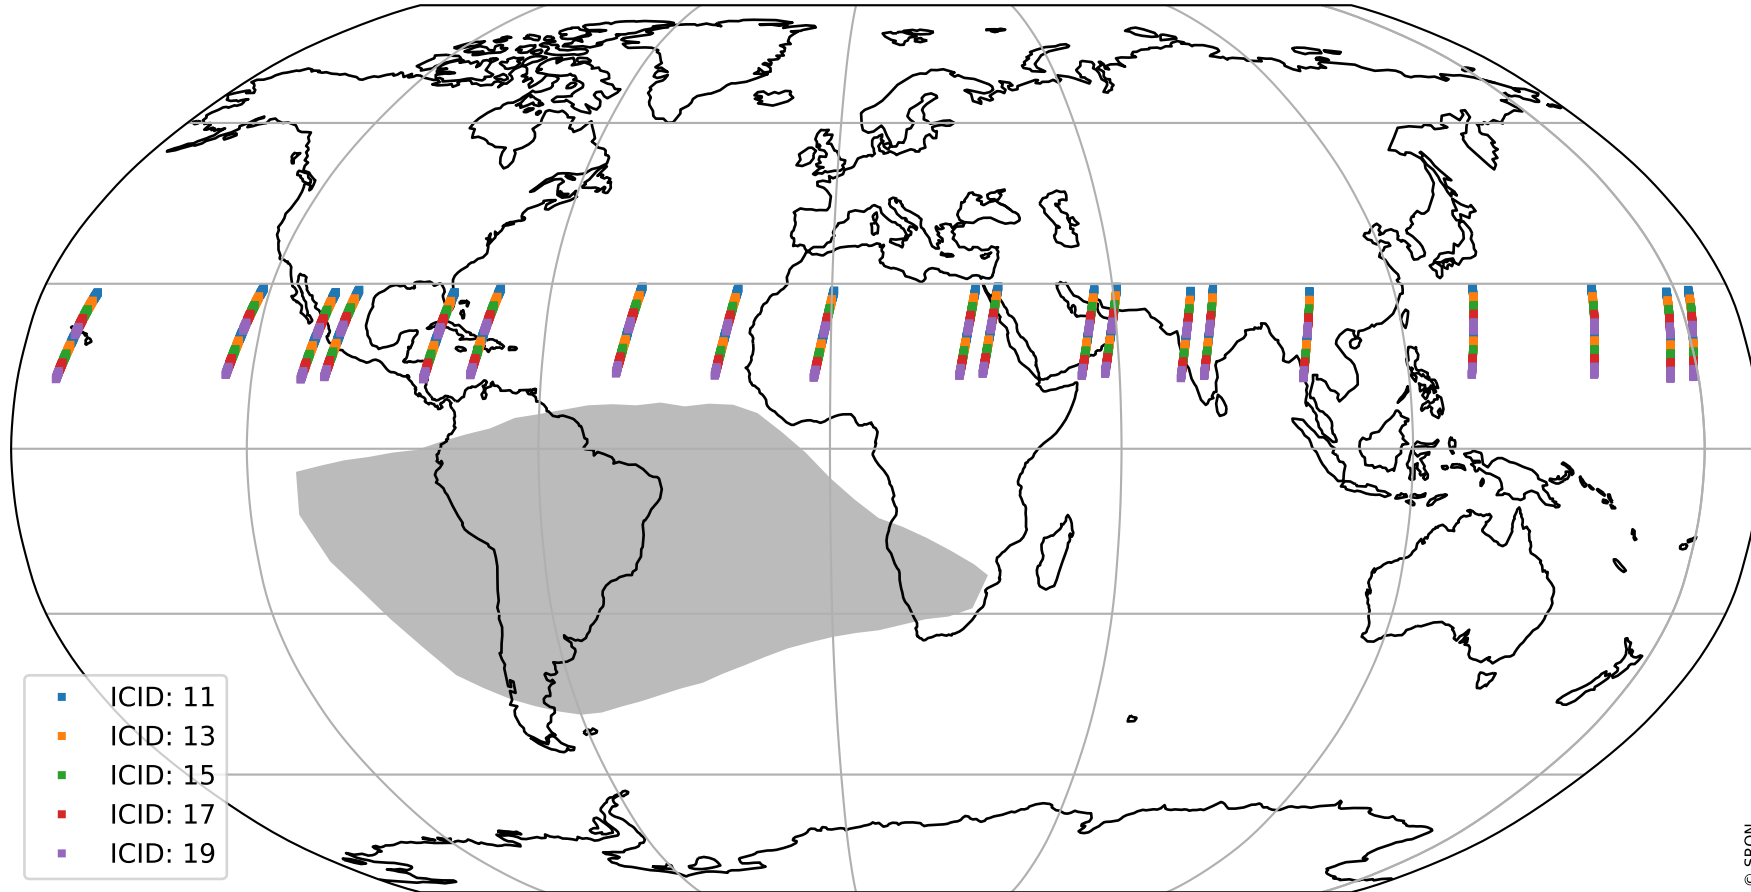

Tropomi SWIR offset (official)

orbits : 20 in [10522, 10567]
coverage : 2019-10-25 / 2019-10-28
median : 0.52591 V
spread : 0.035911 V
created : 2023-08-21T14:32:46

value detector map

Tropomi SWIR offset (official)

orbits : 20 in [10522, 10567]
coverage : 2019-10-25 / 2019-10-28
median : 27.892 μV
spread : 14.215 μV
created : 2023-08-21T14:32:47

Tropomi SWIR offset (official)

value compared with SWIR offset CKD

orbits : 20 in [10522, 10567]
coverage : 2019-10-25 / 2019-10-28
median : -0.10708 mV
spread : 0.3449 mV
created : 2023-08-21T14:32:47

Tropomi SWIR offset (official) ground-tracks of Sentinel-5P

orbits : 20 in [10522, 10567]
coverage : 2019-10-25 / 2019-10-28
created : 2023-08-21T14:32:47

Tropomi SWIR offset (official)

orbits : [2827, 10567]
coverage : 2018-04-30 / 2019-10-28
created : 2023-08-21T14:32:48

trend of detector median & temperatures