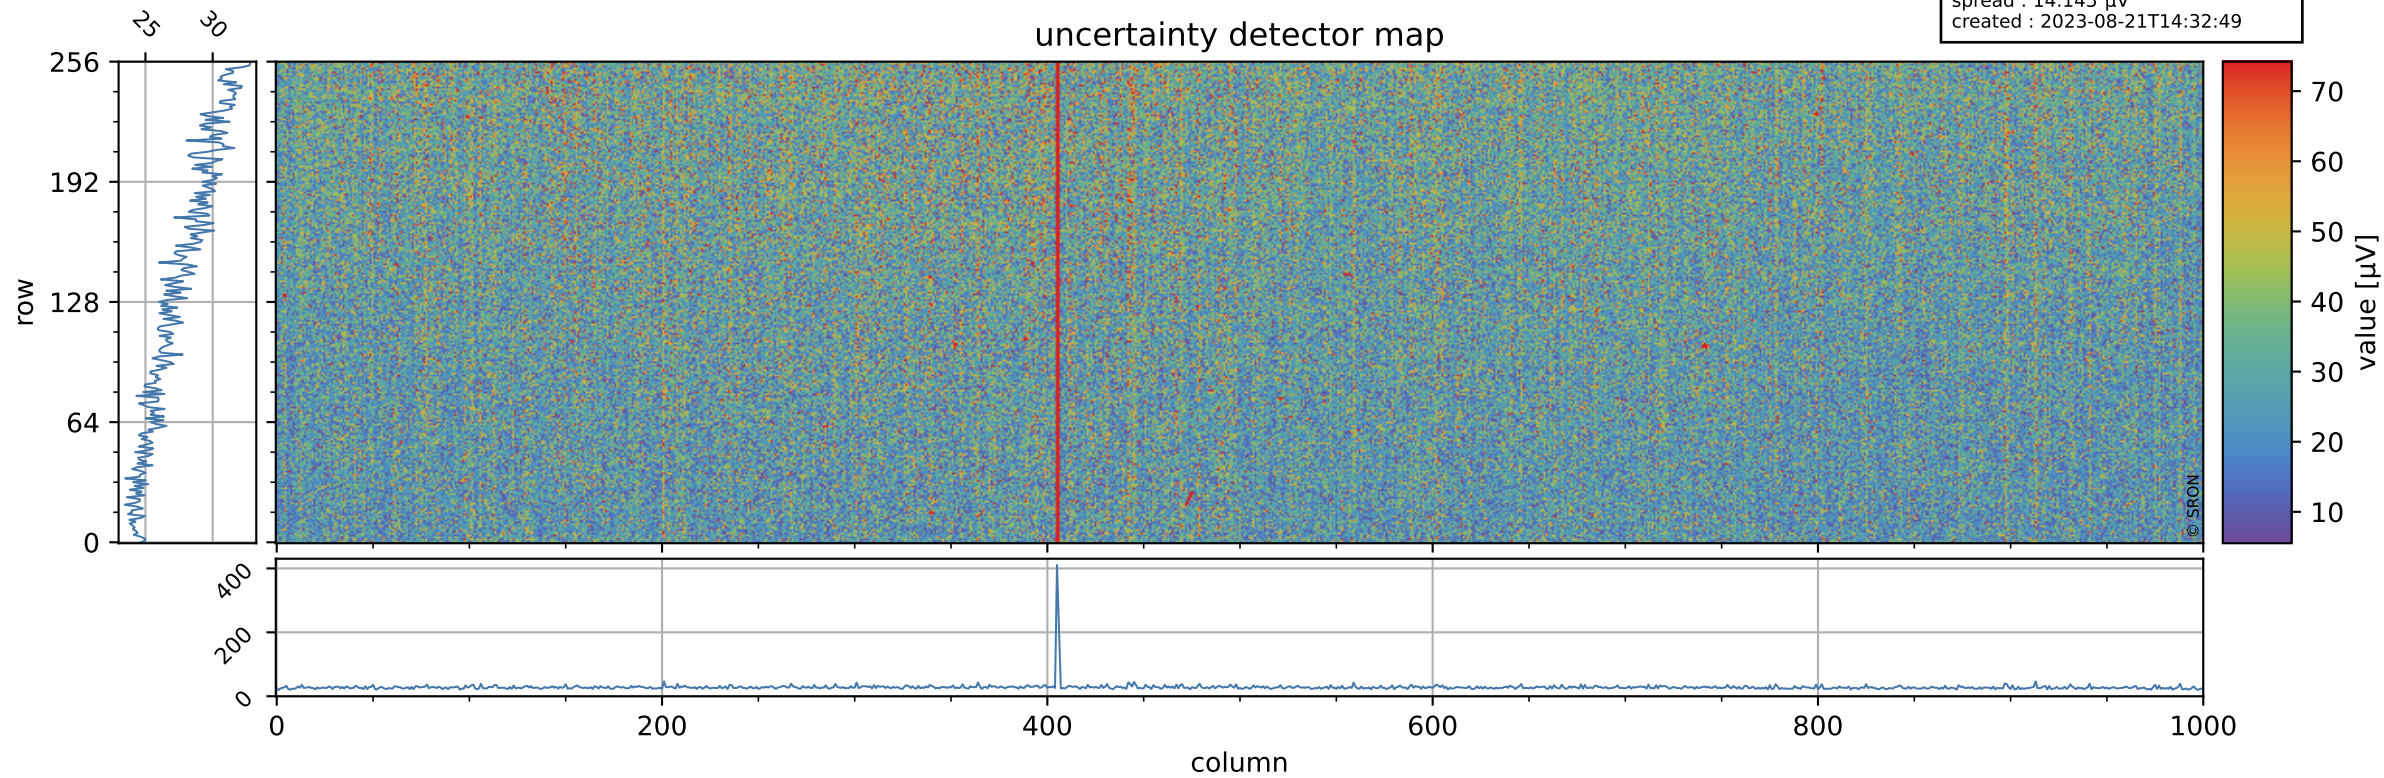

Tropomi SWIR offset (official)

orbits : 19 in [10537, 10582]
coverage : 2019-10-26 / 2019-10-29
median : 0.52592 V
spread : 0.035912 V
created : 2023-08-21T14:32:49

value detector map

Tropomi SWIR offset (official)

orbits : 19 in [10537, 10582]
coverage : 2019-10-26 / 2019-10-29
median : 27.743 μV
spread : 14.145 μV
created : 2023-08-21T14:32:49

Tropomi SWIR offset (official)

orbits : 19 in [10537, 10582]
coverage : 2019-10-26 / 2019-10-29
median : -0.10074 mV
spread : 0.34687 mV
created : 2023-08-21T14:32:50

value compared with SWIR offset CKD

Tropomi SWIR offset (official) ground-tracks of Sentinel-5P

orbits : 19 in [10537, 10582]
coverage : 2019-10-26 / 2019-10-29
created : 2023-08-21T14:32:50

Tropomi SWIR offset (official)

orbits : [2827, 10582]
coverage : 2018-04-30 / 2019-10-29
created : 2023-08-21T14:32:51

trend of detector median & temperatures