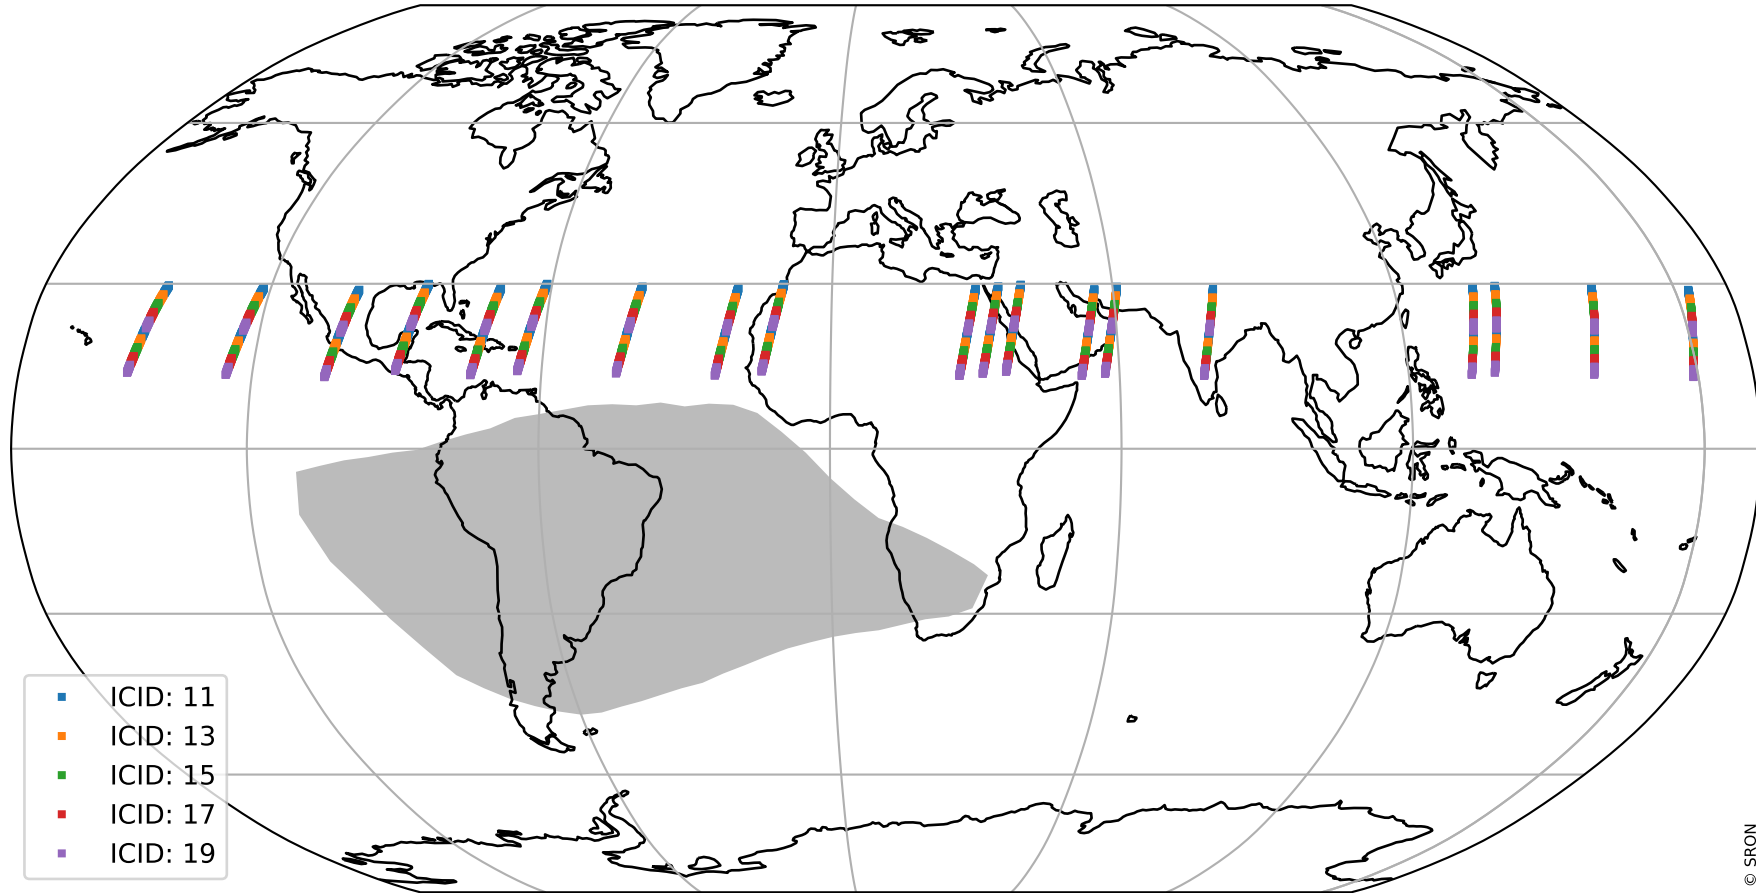

Tropomi SWIR offset (official)

orbits : 19 in [10537, 10582]
coverage : 2019-10-26 / 2019-10-29
median : 0.52592 V
spread : 0.035912 V
created : 2023-08-21T14:32:49

value detector map

Tropomi SWIR offset (official)

orbits : 19 in [10537, 10582]
coverage : 2019-10-26 / 2019-10-29
median : 27.743 μV
spread : 14.145 μV
created : 2023-08-21T14:32:49

Tropomi SWIR offset (official)

orbits : 19 in [10537, 10582]
coverage : 2019-10-26 / 2019-10-29
median : -0.10074 mV
spread : 0.34687 mV
created : 2023-08-21T14:32:50

value compared with SWIR offset CKD

Tropomi SWIR offset (official) ground-tracks of Sentinel-5P

orbits : 19 in [10537, 10582]
coverage : 2019-10-26 / 2019-10-29
created : 2023-08-21T14:32:50

Tropomi SWIR offset (official)

orbits : [2827, 10582]
coverage : 2018-04-30 / 2019-10-29
created : 2023-08-21T14:32:51

trend of detector median & temperatures