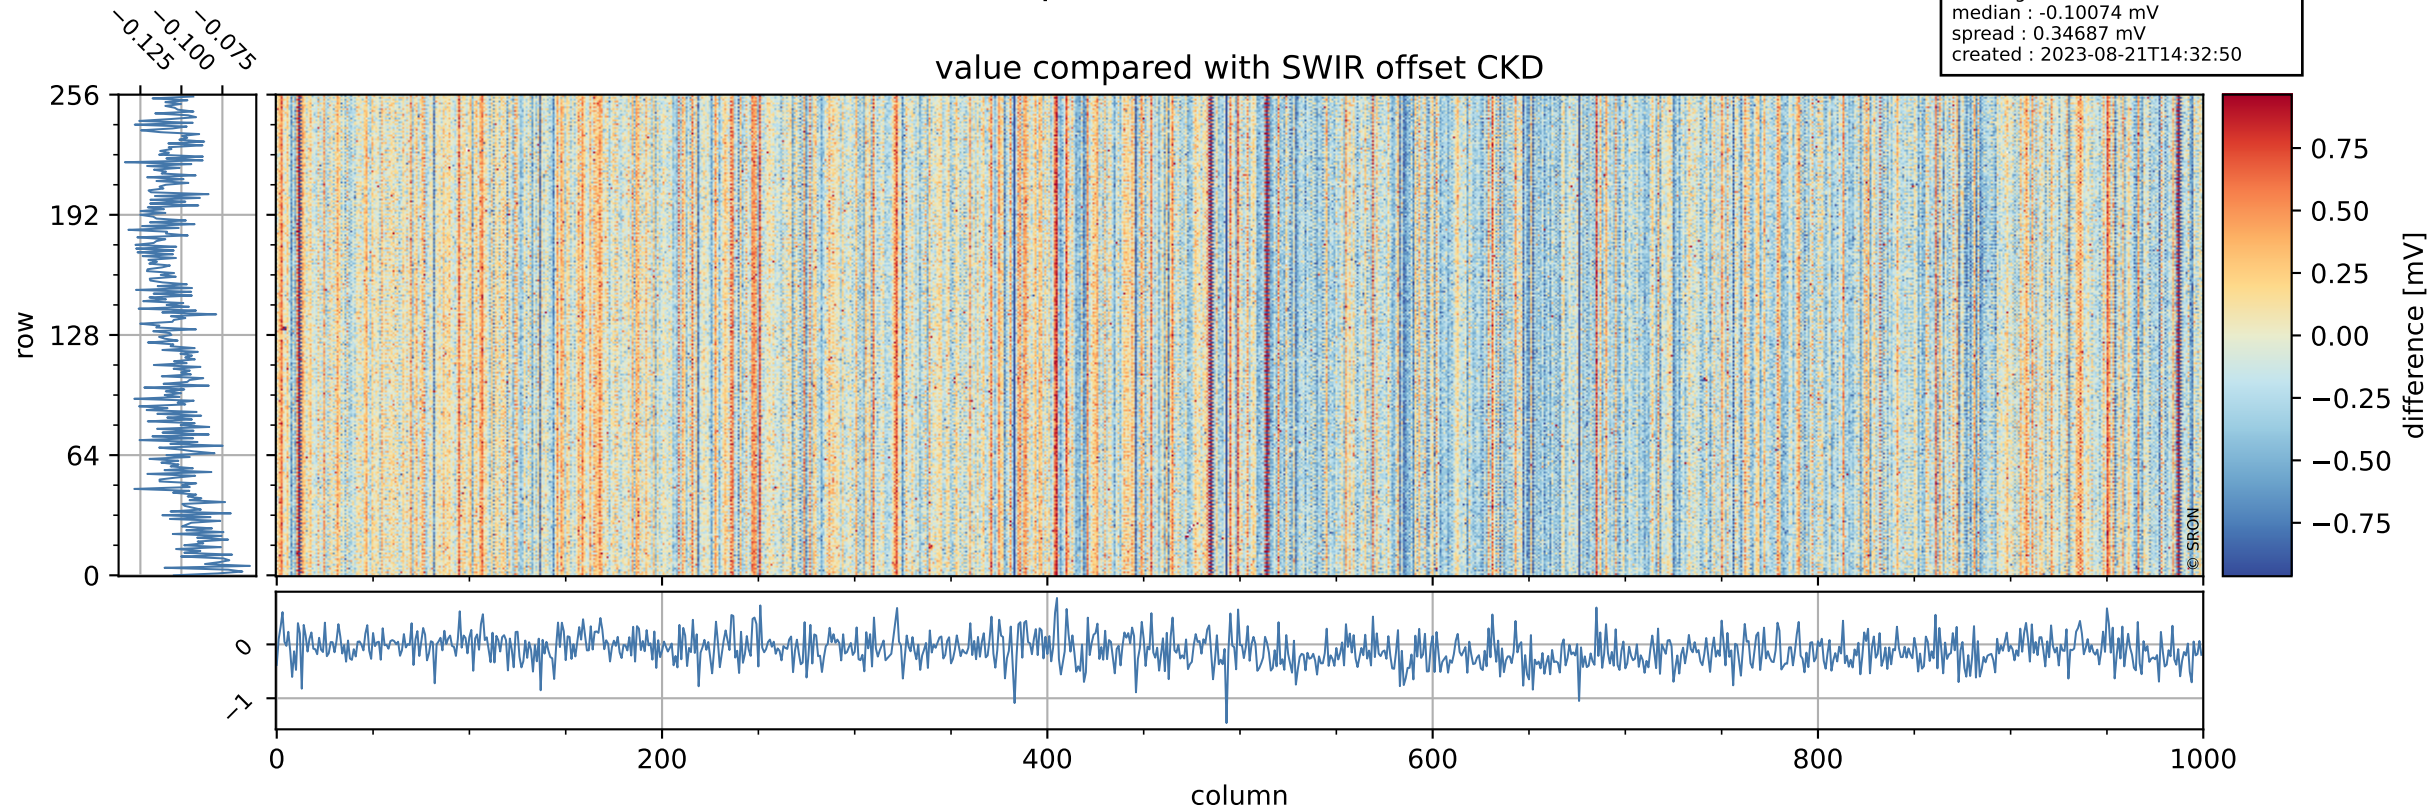

Tropomi SWIR offset (official)

orbits : 19 in [10537, 10582]
coverage : 2019-10-26 / 2019-10-29
median : 0.52592 V
spread : 0.035912 V
created : 2023-08-21T14:32:49

value detector map

Tropomi SWIR offset (official)

orbits : 19 in [10537, 10582]
coverage : 2019-10-26 / 2019-10-29
median : 27.743 μV
spread : 14.145 μV
created : 2023-08-21T14:32:49

Tropomi SWIR offset (official)

orbits : 19 in [10537, 10582]
coverage : 2019-10-26 / 2019-10-29
median : -0.10074 mV
spread : 0.34687 mV
created : 2023-08-21T14:32:50

value compared with SWIR offset CKD

Tropomi SWIR offset (official) ground-tracks of Sentinel-5P

orbits : 19 in [10537, 10582]
coverage : 2019-10-26 / 2019-10-29
created : 2023-08-21T14:32:50

Tropomi SWIR offset (official)

orbits : [2827, 10582]
coverage : 2018-04-30 / 2019-10-29
created : 2023-08-21T14:32:51

trend of detector median & temperatures