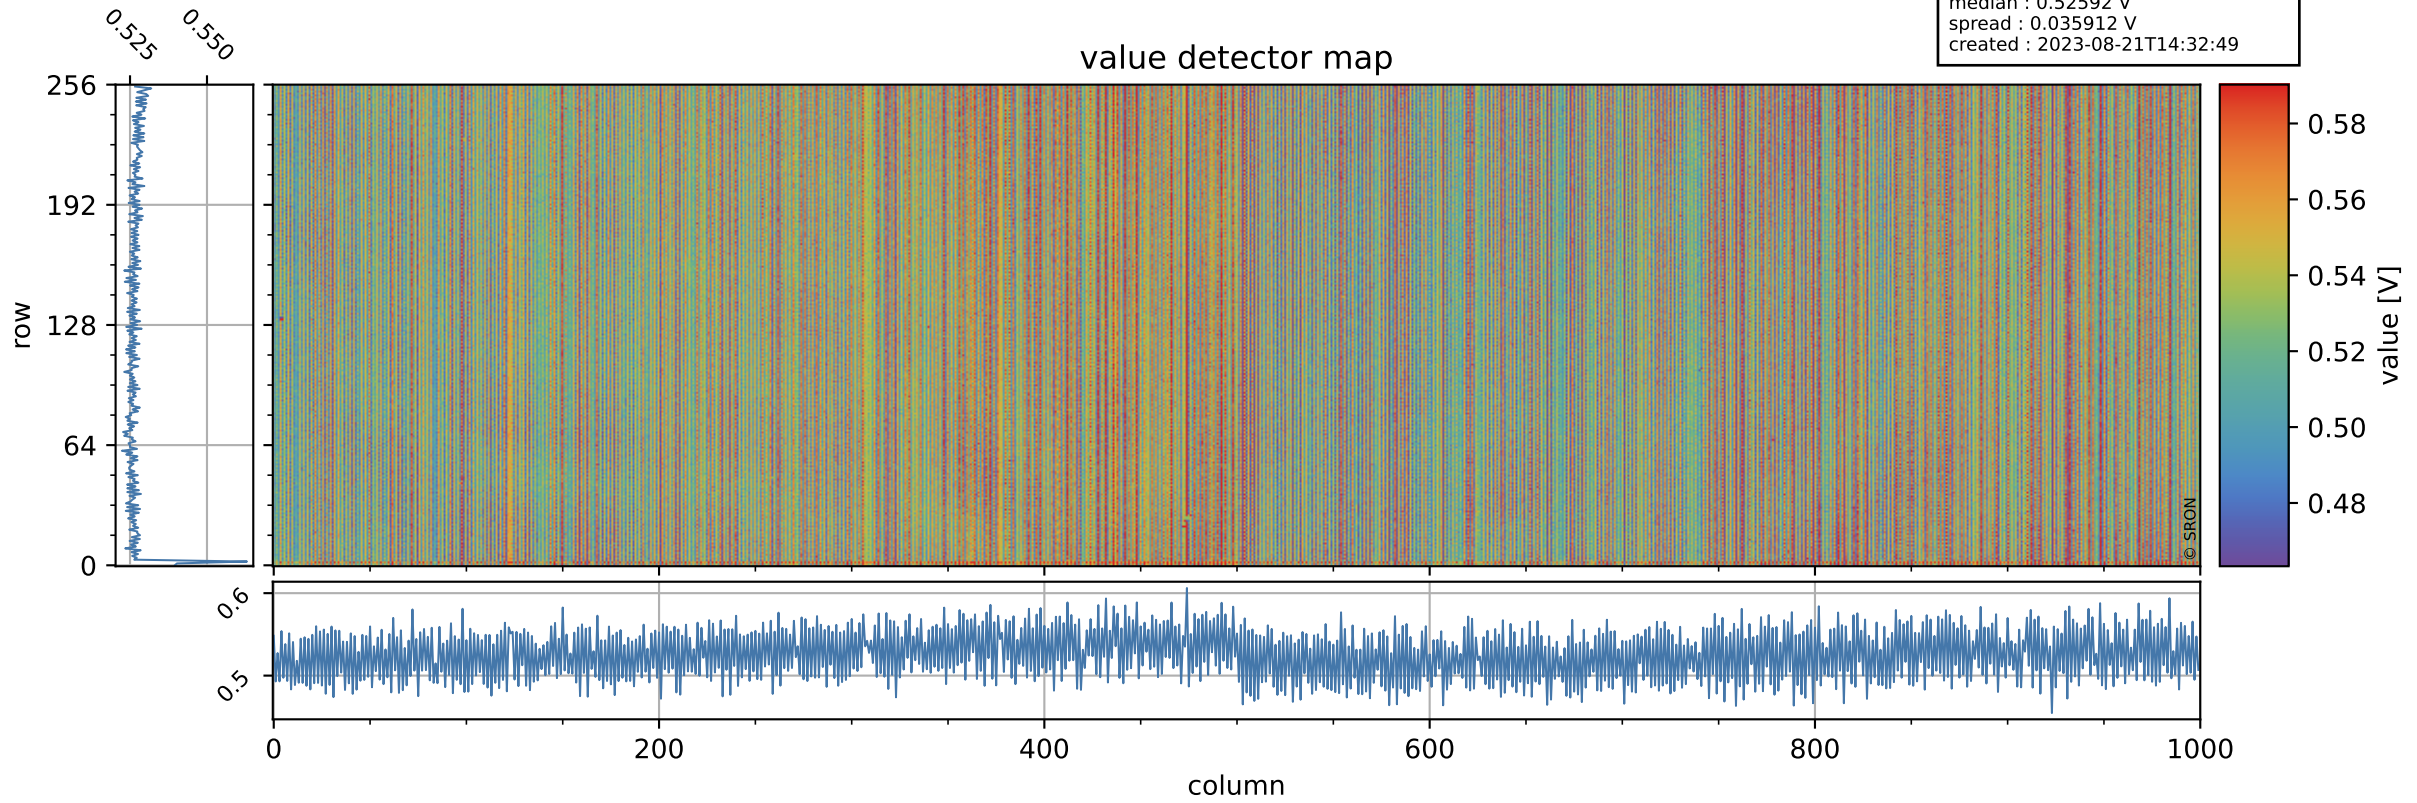

Tropomi SWIR offset (official)

orbits : 19 in [10537, 10582]
coverage : 2019-10-26 / 2019-10-29
median : 0.52592 V
spread : 0.035912 V
created : 2023-08-21T14:32:49

value detector map

Tropomi SWIR offset (official)

orbits : 19 in [10537, 10582]
coverage : 2019-10-26 / 2019-10-29
median : 27.743 μV
spread : 14.145 μV
created : 2023-08-21T14:32:49

Tropomi SWIR offset (official)

orbits : 19 in [10537, 10582]
coverage : 2019-10-26 / 2019-10-29
median : -0.10074 mV
spread : 0.34687 mV
created : 2023-08-21T14:32:50

value compared with SWIR offset CKD

Tropomi SWIR offset (official) ground-tracks of Sentinel-5P

orbits : 19 in [10537, 10582]
coverage : 2019-10-26 / 2019-10-29
created : 2023-08-21T14:32:50

Tropomi SWIR offset (official)

orbits : [2827, 10582]
coverage : 2018-04-30 / 2019-10-29
created : 2023-08-21T14:32:51

trend of detector median & temperatures