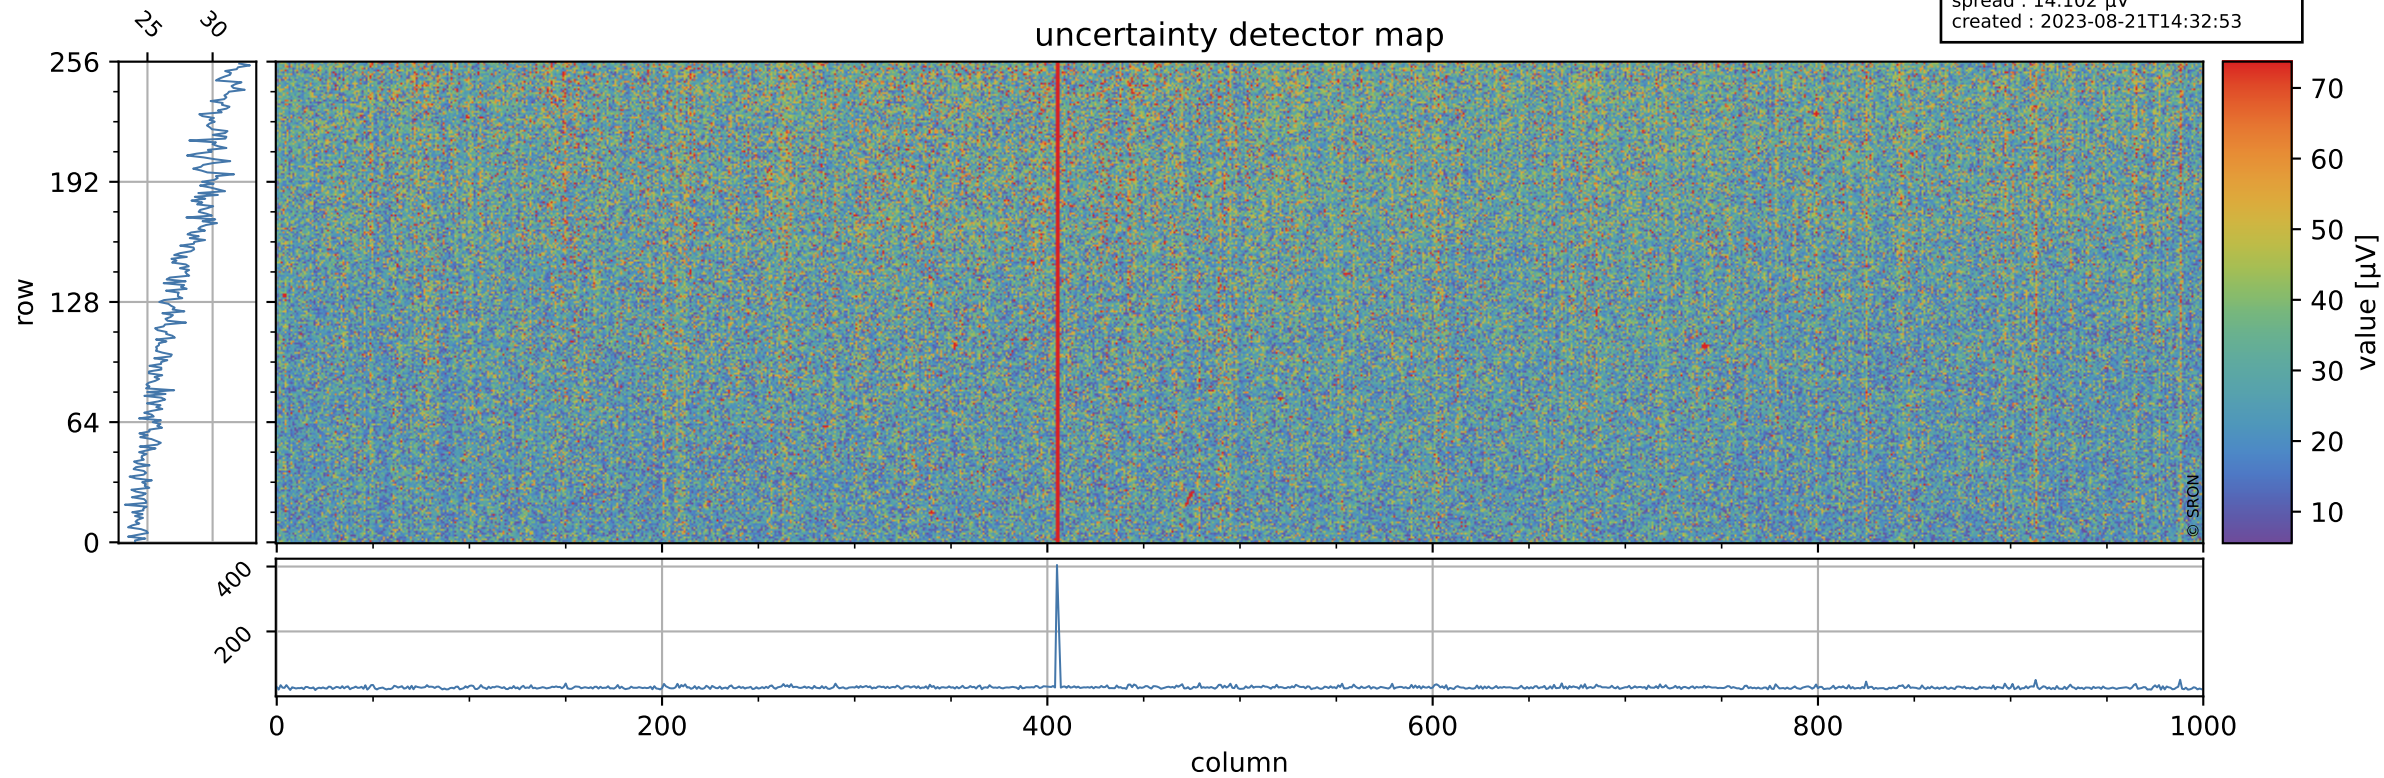

Tropomi SWIR offset (official)

orbits : 19 in [10552, 10597]
coverage : 2019-10-27 / 2019-10-30
median : 0.52593 V
spread : 0.035911 V
created : 2023-08-21T14:32:52

value detector map

Tropomi SWIR offset (official)

orbits : 19 in [10552, 10597]
coverage : 2019-10-27 / 2019-10-30
median : 27.716 μV
spread : 14.102 μV
created : 2023-08-21T14:32:53

Tropomi SWIR offset (official)

orbits : 19 in [10552, 10597]
coverage : 2019-10-27 / 2019-10-30
median : -0.092284 mV
spread : 0.35076 mV
created : 2023-08-21T14:32:53

value compared with SWIR offset CKD

Tropomi SWIR offset (official) ground-tracks of Sentinel-5P

orbits : 19 in [10552, 10597]
coverage : 2019-10-27 / 2019-10-30
created : 2023-08-21T14:32:53

Tropomi SWIR offset (official)

orbits : [2827, 10597]
coverage : 2018-04-30 / 2019-10-30
created : 2023-08-21T14:32:54

trend of detector median & temperatures