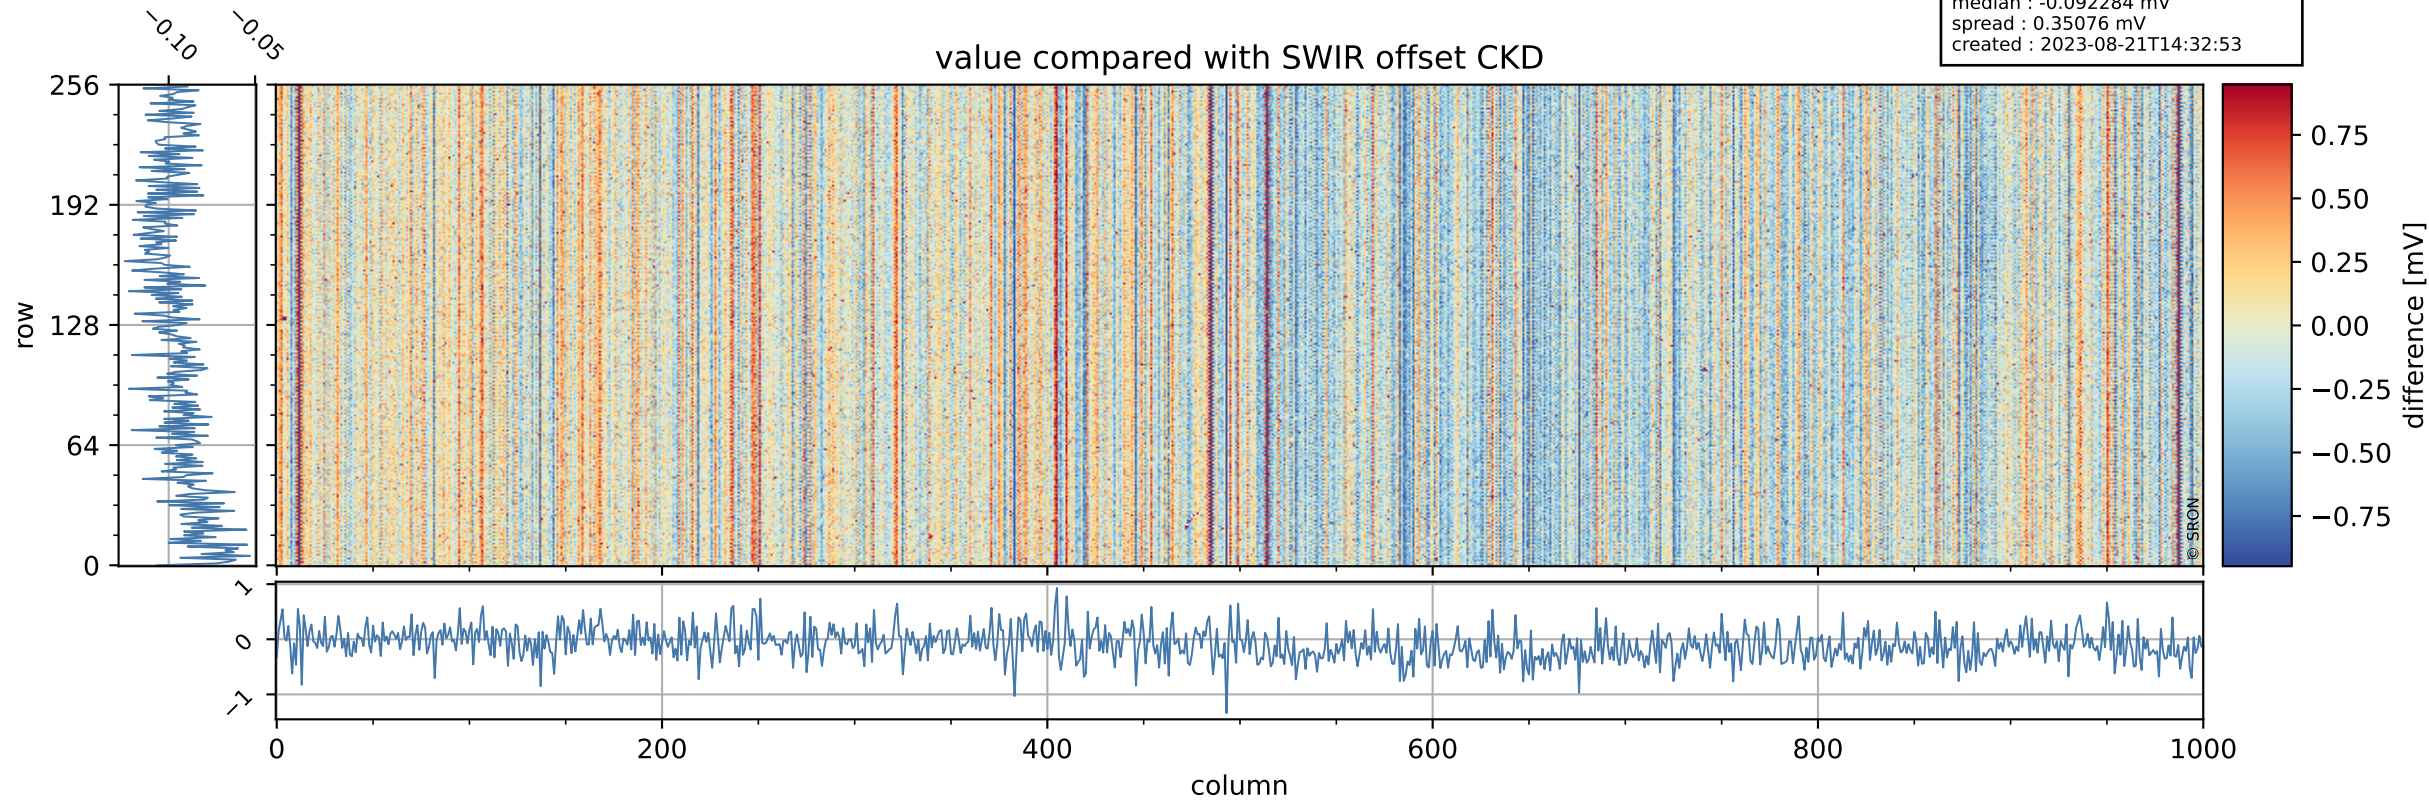

Tropomi SWIR offset (official)

orbits : 19 in [10552, 10597]
coverage : 2019-10-27 / 2019-10-30
median : 0.52593 V
spread : 0.035911 V
created : 2023-08-21T14:32:52

value detector map

Tropomi SWIR offset (official)

orbits : 19 in [10552, 10597]
coverage : 2019-10-27 / 2019-10-30
median : 27.716 μV
spread : 14.102 μV
created : 2023-08-21T14:32:53

Tropomi SWIR offset (official)

orbits : 19 in [10552, 10597]
coverage : 2019-10-27 / 2019-10-30
median : -0.092284 mV
spread : 0.35076 mV
created : 2023-08-21T14:32:53

value compared with SWIR offset CKD

Tropomi SWIR offset (official) ground-tracks of Sentinel-5P

orbits : 19 in [10552, 10597]
coverage : 2019-10-27 / 2019-10-30
created : 2023-08-21T14:32:53

Tropomi SWIR offset (official)

orbits : [2827, 10597]
coverage : 2018-04-30 / 2019-10-30
created : 2023-08-21T14:32:54

trend of detector median & temperatures