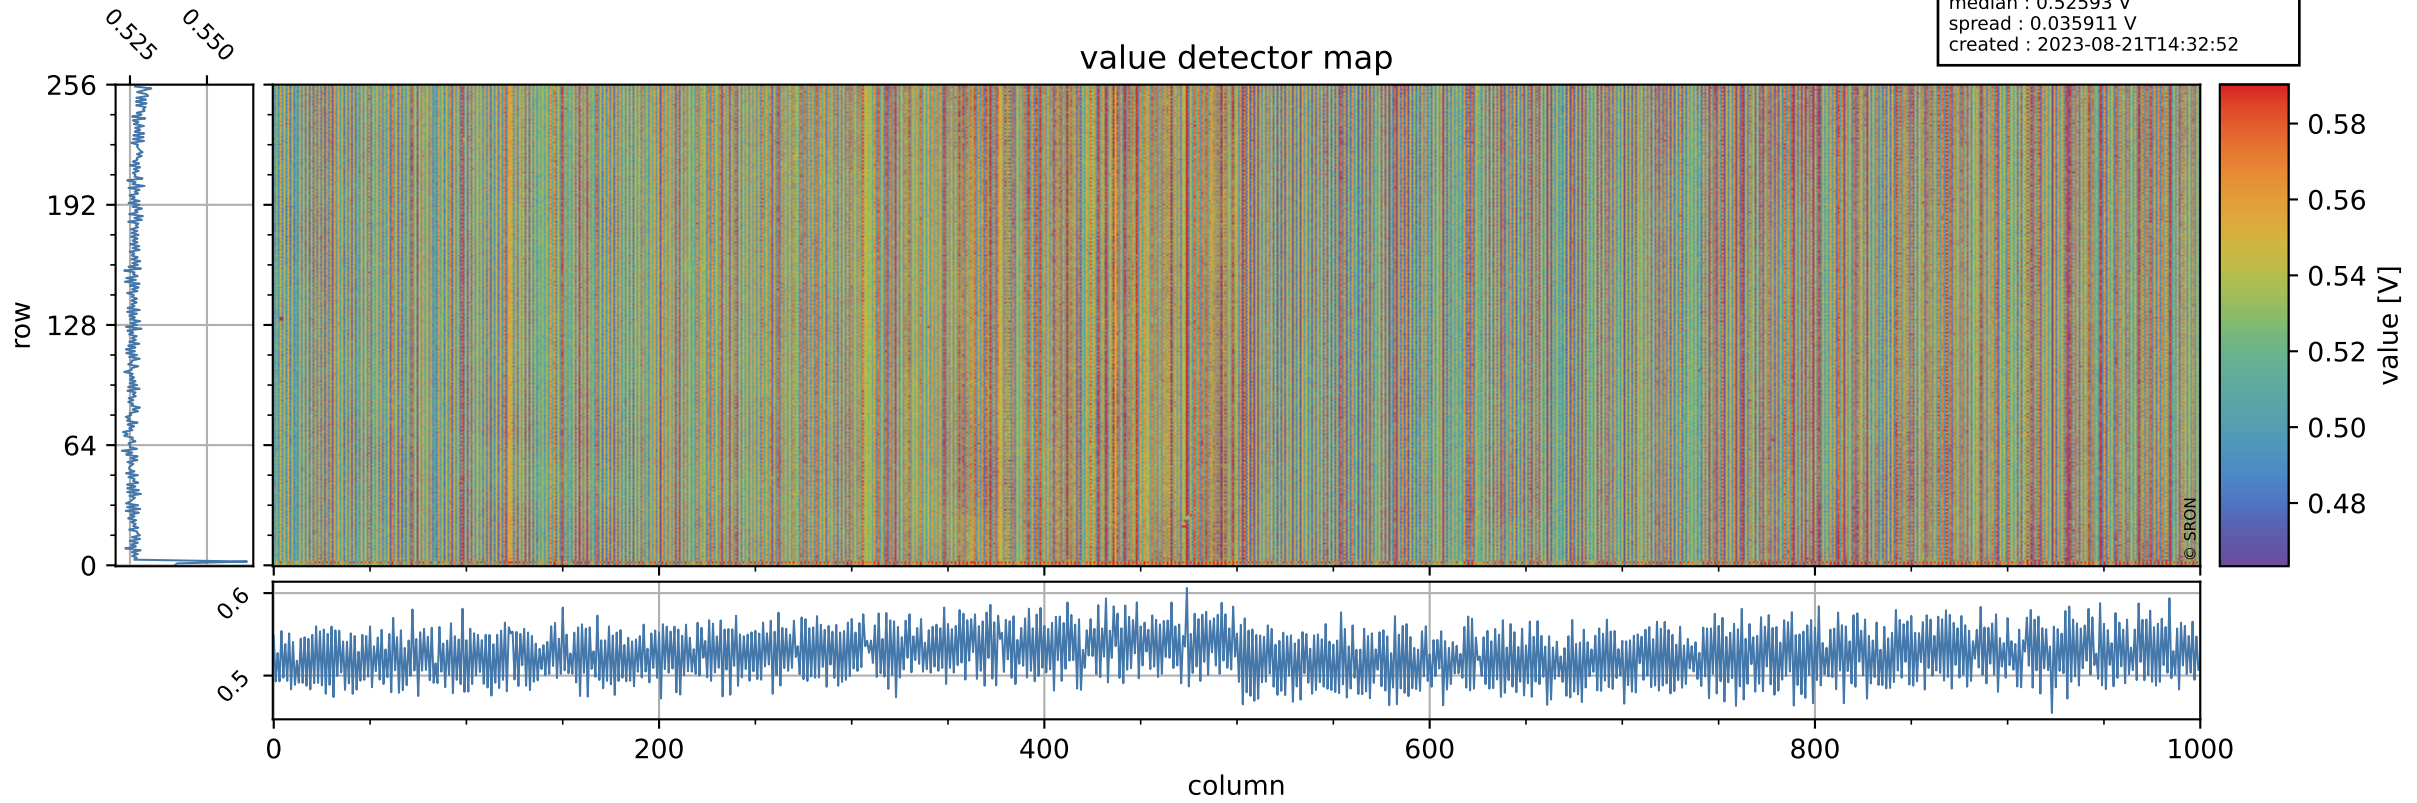

Tropomi SWIR offset (official)

orbits : 19 in [10552, 10597]
coverage : 2019-10-27 / 2019-10-30
median : 0.52593 V
spread : 0.035911 V
created : 2023-08-21T14:32:52

value detector map

Tropomi SWIR offset (official)

orbits : 19 in [10552, 10597]
coverage : 2019-10-27 / 2019-10-30
median : 27.716 μV
spread : 14.102 μV
created : 2023-08-21T14:32:53

Tropomi SWIR offset (official)

orbits : 19 in [10552, 10597]
coverage : 2019-10-27 / 2019-10-30
median : -0.092284 mV
spread : 0.35076 mV
created : 2023-08-21T14:32:53

value compared with SWIR offset CKD

Tropomi SWIR offset (official) ground-tracks of Sentinel-5P

orbits : 19 in [10552, 10597]
coverage : 2019-10-27 / 2019-10-30
created : 2023-08-21T14:32:53

Tropomi SWIR offset (official)

orbits : [2827, 10597]
coverage : 2018-04-30 / 2019-10-30
created : 2023-08-21T14:32:54

trend of detector median & temperatures