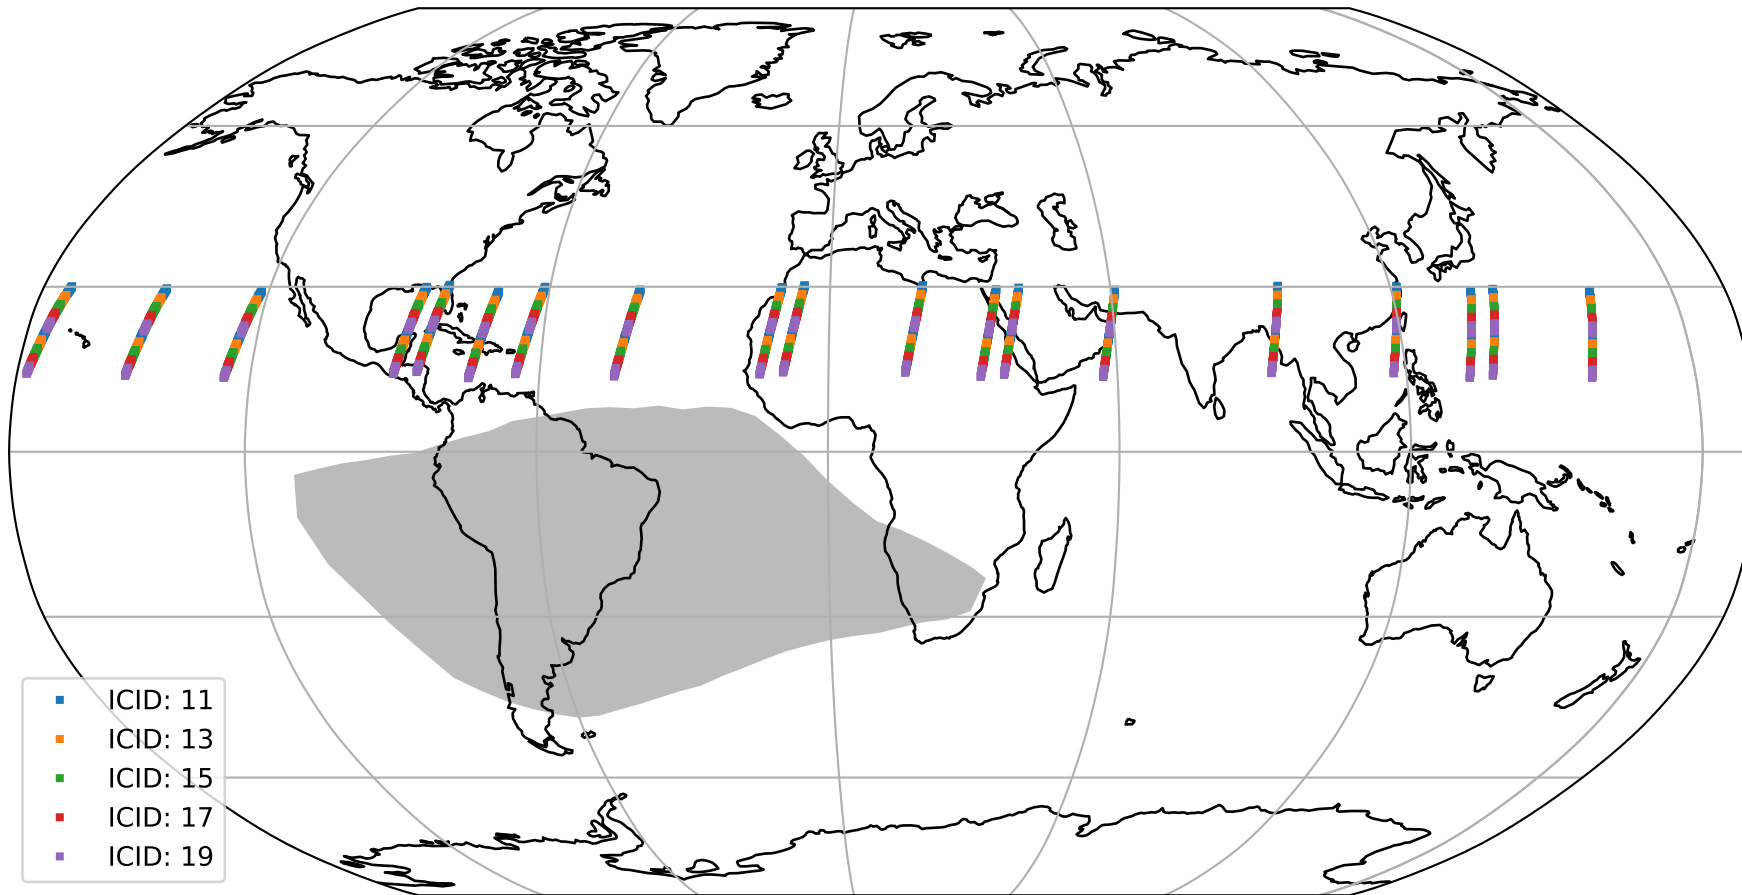

Tropomi SWIR offset (official)

orbits : 19 in [10552, 10597]
coverage : 2019-10-27 / 2019-10-30
median : 0.52593 V
spread : 0.035911 V
created : 2023-08-21T14:32:52

value detector map

Tropomi SWIR offset (official)

orbits : 19 in [10552, 10597]
coverage : 2019-10-27 / 2019-10-30
median : 27.716 μV
spread : 14.102 μV
created : 2023-08-21T14:32:53

Tropomi SWIR offset (official)

orbits : 19 in [10552, 10597]
coverage : 2019-10-27 / 2019-10-30
median : -0.092284 mV
spread : 0.35076 mV
created : 2023-08-21T14:32:53

value compared with SWIR offset CKD

Tropomi SWIR offset (official) ground-tracks of Sentinel-5P

orbits : 19 in [10552, 10597]
coverage : 2019-10-27 / 2019-10-30
created : 2023-08-21T14:32:53

Tropomi SWIR offset (official)

orbits : [2827, 10597]
coverage : 2018-04-30 / 2019-10-30
created : 2023-08-21T14:32:54

trend of detector median & temperatures