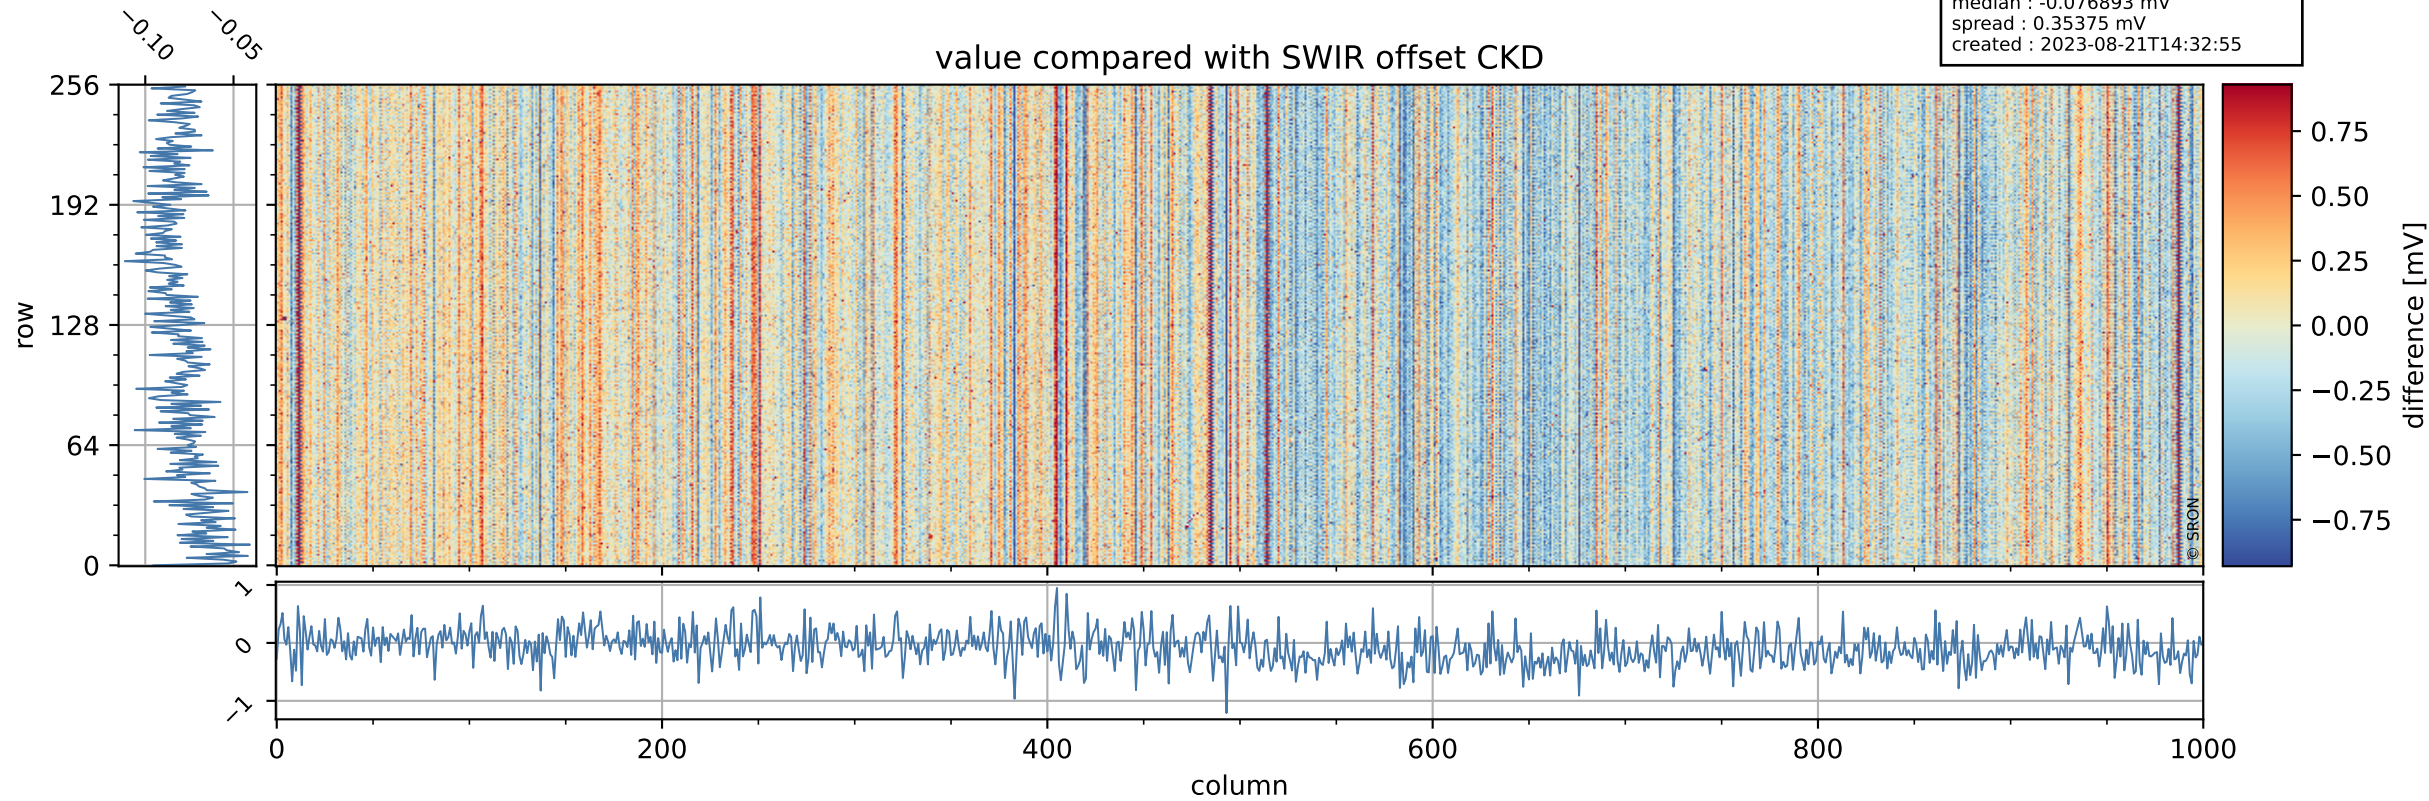

Tropomi SWIR offset (official)

orbits : 18 in [10567, 10612]
coverage : 2019-10-28 / 2019-10-31
median : 0.52595 V
spread : 0.035911 V
created : 2023-08-21T14:32:55

value detector map

Tropomi SWIR offset (official)

orbits : 18 in [10567, 10612]
coverage : 2019-10-28 / 2019-10-31
median : 28.126 μV
spread : 14.249 μV
created : 2023-08-21T14:32:55

Tropomi SWIR offset (official)

value compared with SWIR offset CKD

orbits : 18 in [10567, 10612]
coverage : 2019-10-28 / 2019-10-31
median : -0.076893 mV
spread : 0.35375 mV
created : 2023-08-21T14:32:55

Tropomi SWIR offset (official) ground-tracks of Sentinel-5P

orbits : 18 in [10567, 10612]
coverage : 2019-10-28 / 2019-10-31
created : 2023-08-21T14:32:56

Tropomi SWIR offset (official)

orbits : [2827, 10612]
coverage : 2018-04-30 / 2019-10-31
created : 2023-08-21T14:32:57

trend of detector median & temperatures