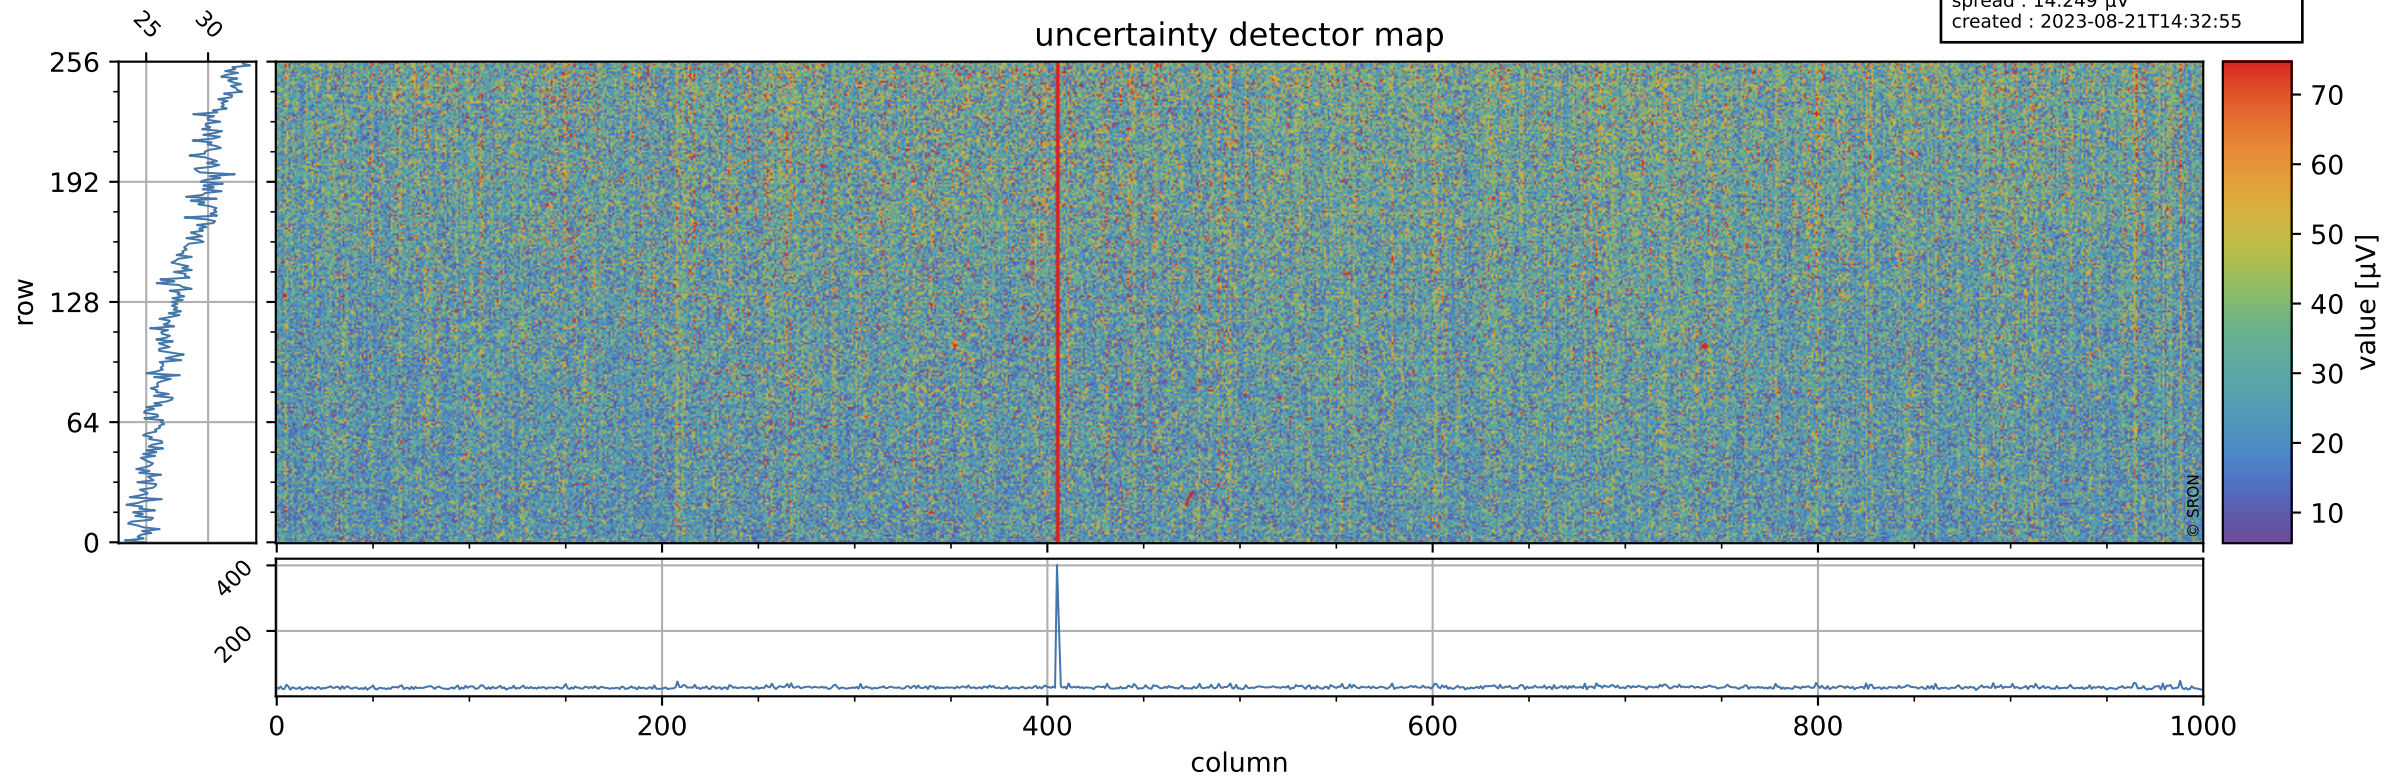

Tropomi SWIR offset (official)

orbits : 18 in [10567, 10612]
coverage : 2019-10-28 / 2019-10-31
median : 0.52595 V
spread : 0.035911 V
created : 2023-08-21T14:32:55

value detector map

Tropomi SWIR offset (official)

orbits : 18 in [10567, 10612]
coverage : 2019-10-28 / 2019-10-31
median : 28.126 μV
spread : 14.249 μV
created : 2023-08-21T14:32:55

Tropomi SWIR offset (official)

value compared with SWIR offset CKD

orbits : 18 in [10567, 10612]
coverage : 2019-10-28 / 2019-10-31
median : -0.076893 mV
spread : 0.35375 mV
created : 2023-08-21T14:32:55

Tropomi SWIR offset (official) ground-tracks of Sentinel-5P

orbits : 18 in [10567, 10612]
coverage : 2019-10-28 / 2019-10-31
created : 2023-08-21T14:32:56

Tropomi SWIR offset (official)

orbits : [2827, 10612]
coverage : 2018-04-30 / 2019-10-31
created : 2023-08-21T14:32:57

trend of detector median & temperatures