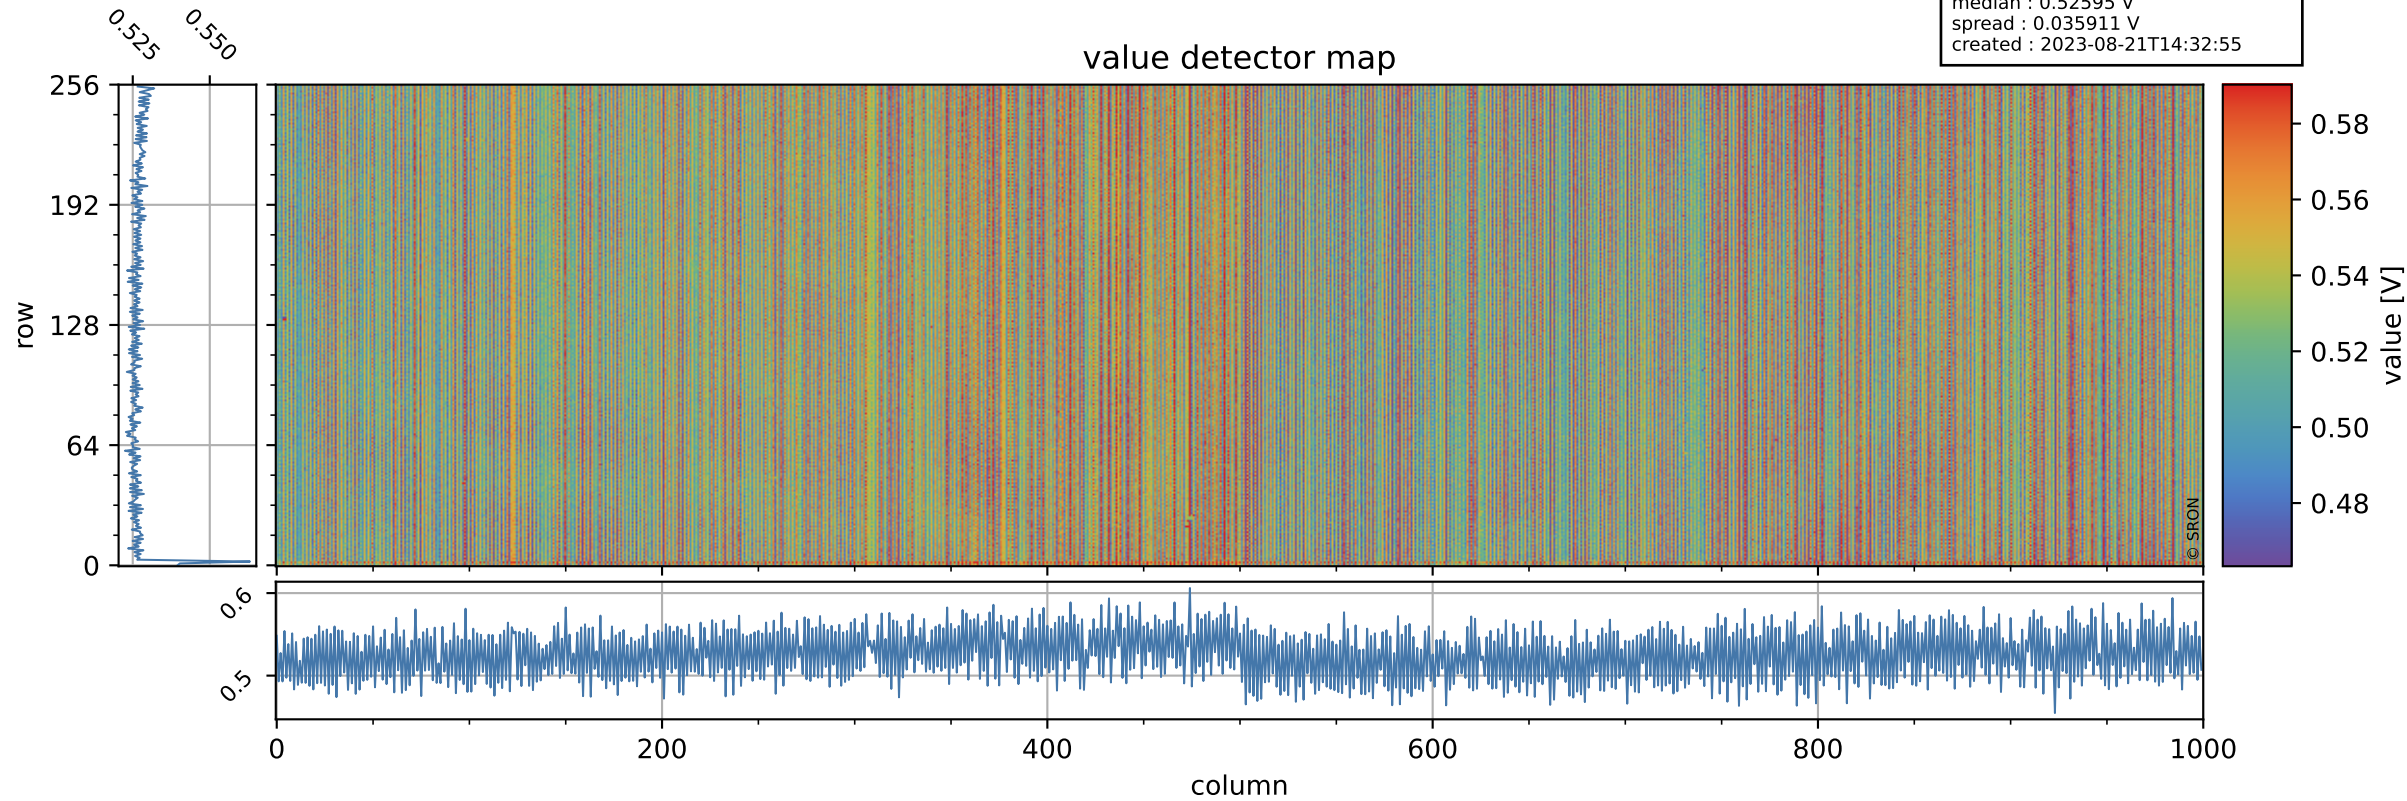

Tropomi SWIR offset (official)

orbits : 18 in [10567, 10612]
coverage : 2019-10-28 / 2019-10-31
median : 0.52595 V
spread : 0.035911 V
created : 2023-08-21T14:32:55

value detector map

Tropomi SWIR offset (official)

orbits : 18 in [10567, 10612]
coverage : 2019-10-28 / 2019-10-31
median : 28.126 μV
spread : 14.249 μV
created : 2023-08-21T14:32:55

Tropomi SWIR offset (official)

value compared with SWIR offset CKD

orbits : 18 in [10567, 10612]
coverage : 2019-10-28 / 2019-10-31
median : -0.076893 mV
spread : 0.35375 mV
created : 2023-08-21T14:32:55

Tropomi SWIR offset (official) ground-tracks of Sentinel-5P

orbits : 18 in [10567, 10612]
coverage : 2019-10-28 / 2019-10-31
created : 2023-08-21T14:32:56

Tropomi SWIR offset (official)

orbits : [2827, 10612]
coverage : 2018-04-30 / 2019-10-31
created : 2023-08-21T14:32:57

trend of detector median & temperatures