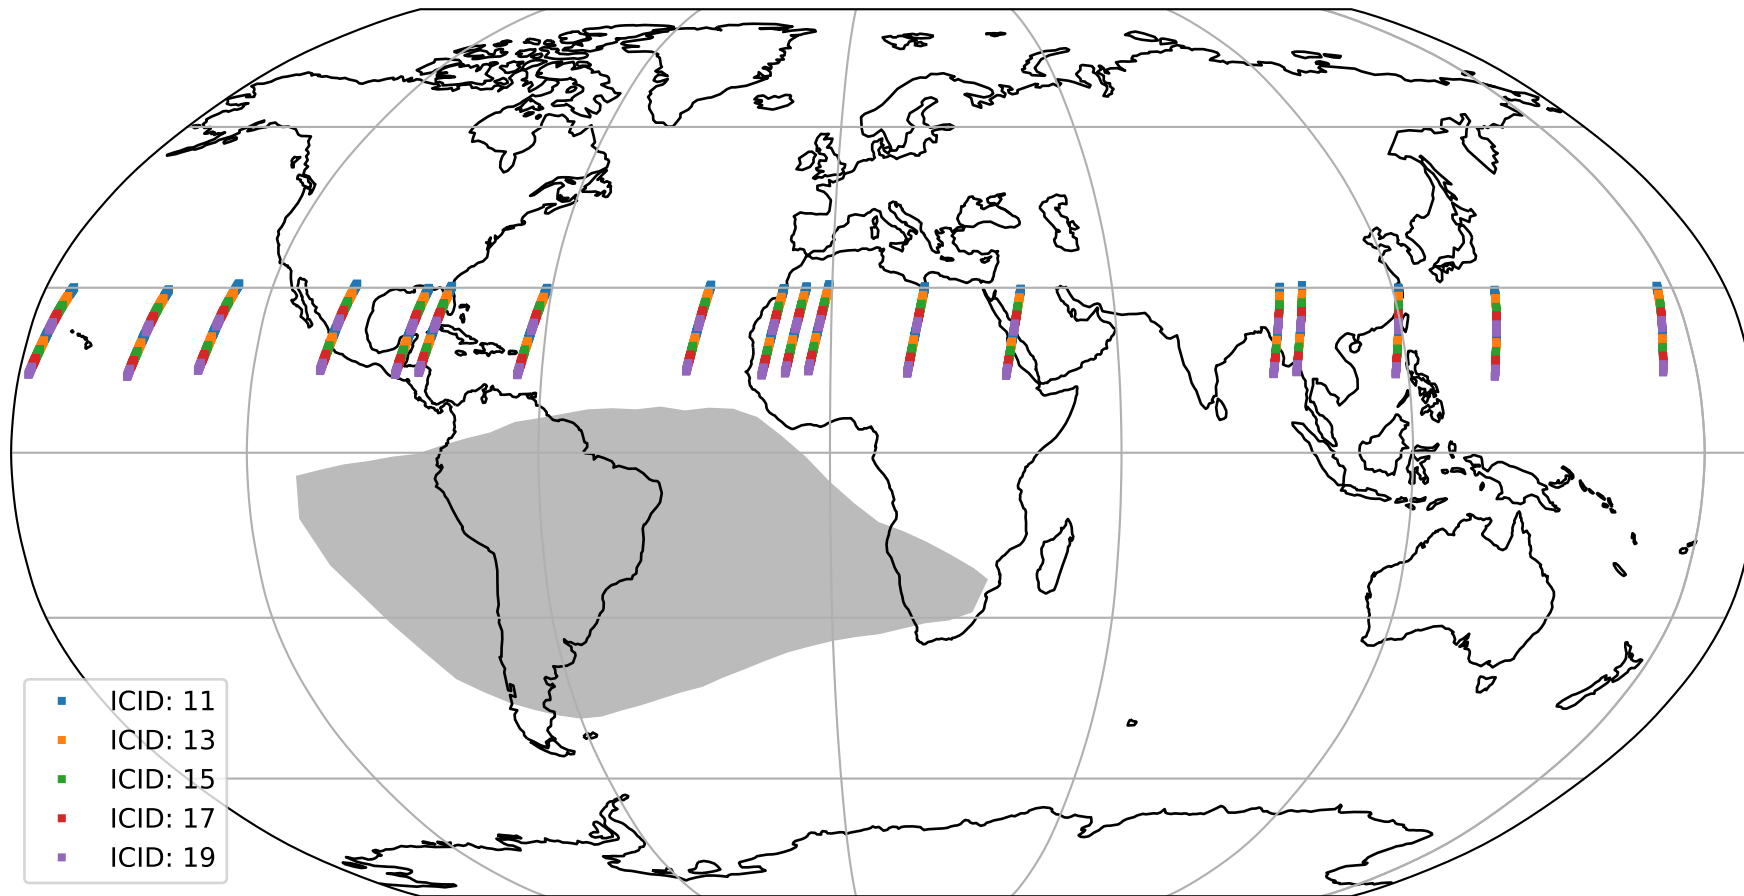

Tropomi SWIR offset (official)

orbits : 18 in [10567, 10612]
coverage : 2019-10-28 / 2019-10-31
median : 0.52595 V
spread : 0.035911 V
created : 2023-08-21T14:32:55

value detector map

Tropomi SWIR offset (official)

orbits : 18 in [10567, 10612]
coverage : 2019-10-28 / 2019-10-31
median : 28.126 μV
spread : 14.249 μV
created : 2023-08-21T14:32:55

Tropomi SWIR offset (official)

value compared with SWIR offset CKD

orbits : 18 in [10567, 10612]
coverage : 2019-10-28 / 2019-10-31
median : -0.076893 mV
spread : 0.35375 mV
created : 2023-08-21T14:32:55

Tropomi SWIR offset (official) ground-tracks of Sentinel-5P

orbits : 18 in [10567, 10612]
coverage : 2019-10-28 / 2019-10-31
created : 2023-08-21T14:32:56

Tropomi SWIR offset (official)

orbits : [2827, 10612]
coverage : 2018-04-30 / 2019-10-31
created : 2023-08-21T14:32:57

trend of detector median & temperatures