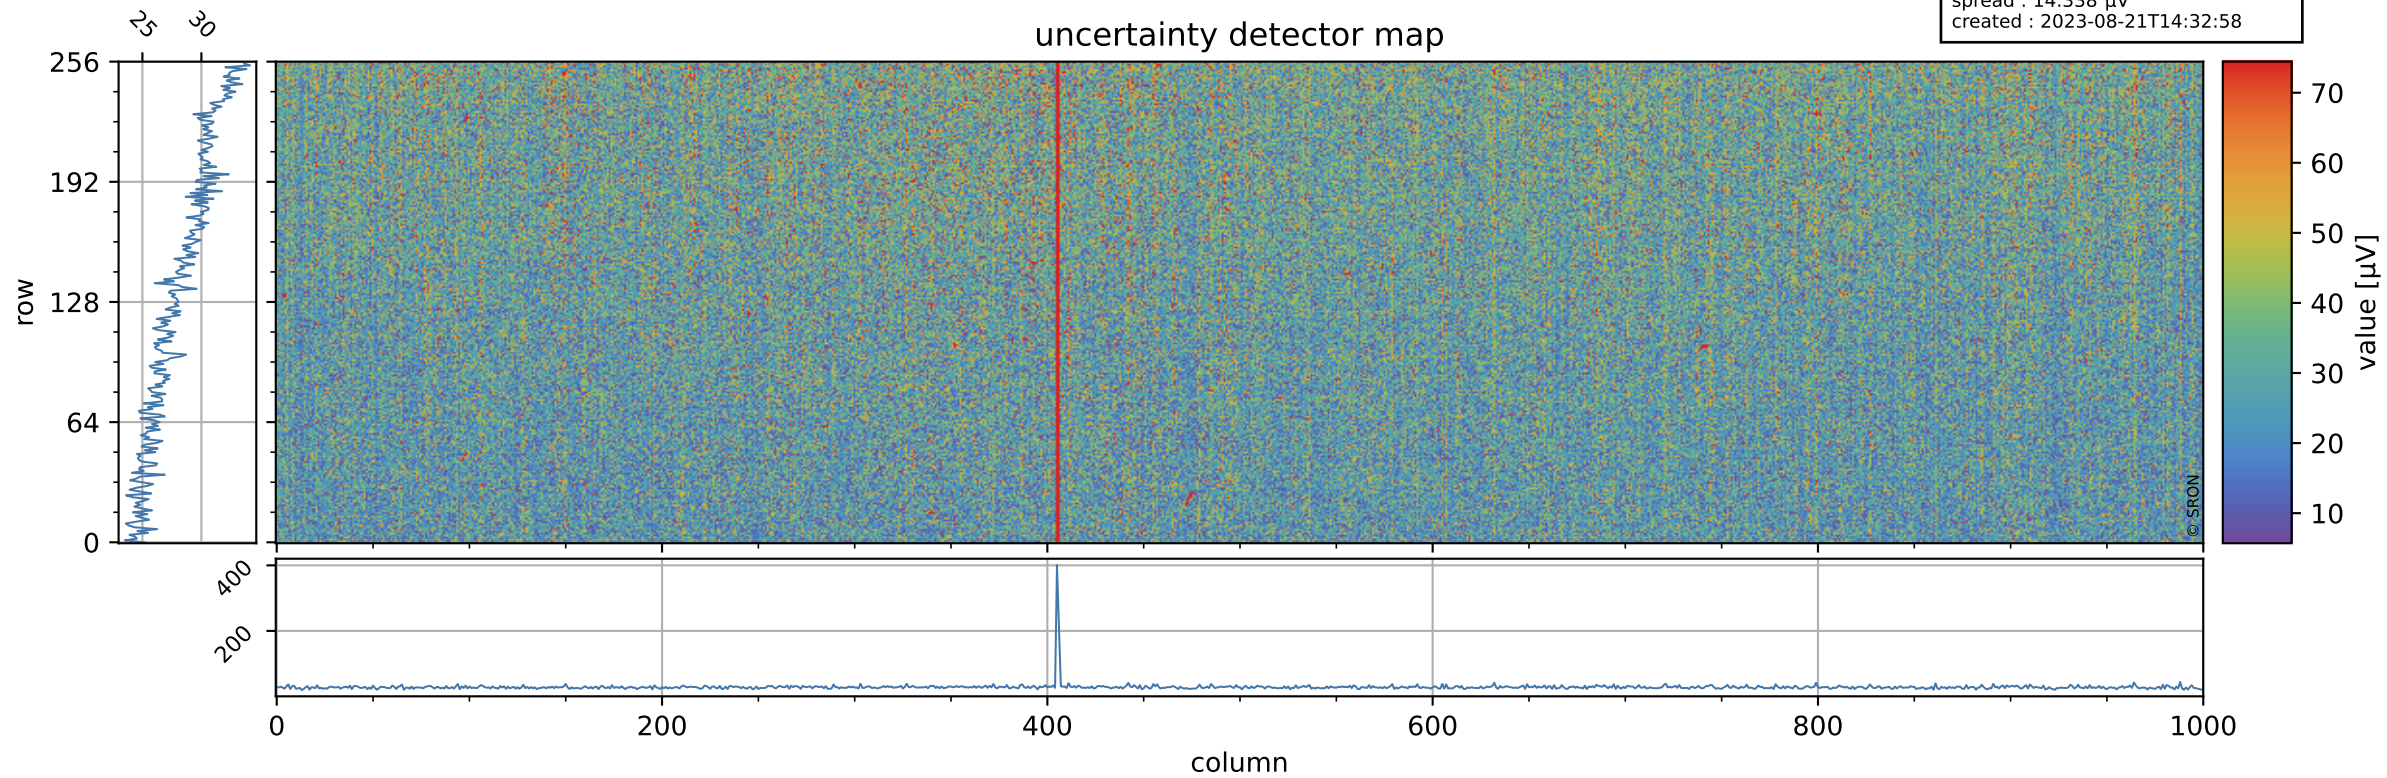

Tropomi SWIR offset (official)

orbits : 19 in [10582, 10627]
coverage : 2019-10-29 / 2019-11-01
median : 0.52595 V
spread : 0.035911 V
created : 2023-08-21T14:32:58

value detector map

Tropomi SWIR offset (official)

orbits : 19 in [10582, 10627]
coverage : 2019-10-29 / 2019-11-01
median : 28.314 μV
spread : 14.338 μV
created : 2023-08-21T14:32:58

Tropomi SWIR offset (official)

value compared with SWIR offset CKD

orbits : 19 in [10582, 10627]
coverage : 2019-10-29 / 2019-11-01
median : -0.06973 mV
spread : 0.35486 mV
created : 2023-08-21T14:32:58

Tropomi SWIR offset (official) ground-tracks of Sentinel-5P

orbits : 19 in [10582, 10627]
coverage : 2019-10-29 / 2019-11-01
created : 2023-08-21T14:32:59

Tropomi SWIR offset (official)

orbits : [2827, 10627]
coverage : 2018-04-30 / 2019-11-01
created : 2023-08-21T14:32:59

trend of detector median & temperatures