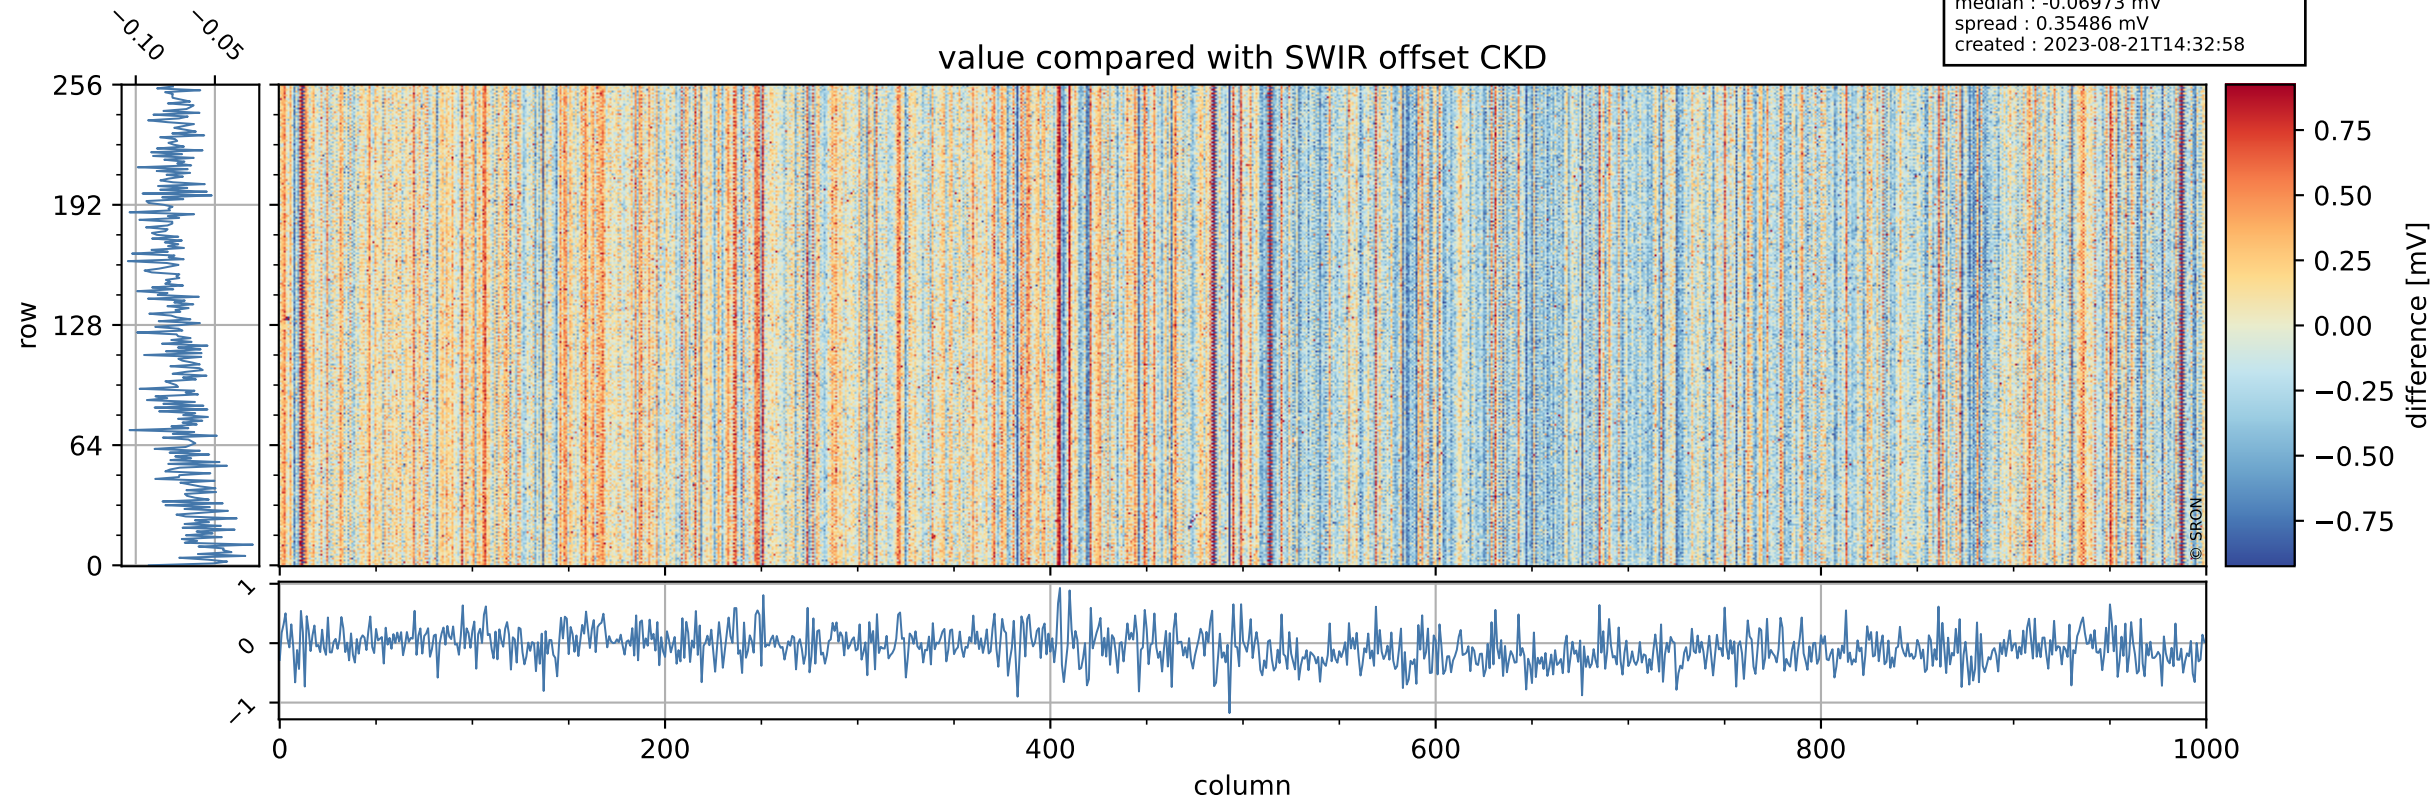

Tropomi SWIR offset (official)

orbits : 19 in [10582, 10627]
coverage : 2019-10-29 / 2019-11-01
median : 0.52595 V
spread : 0.035911 V
created : 2023-08-21T14:32:58

value detector map

Tropomi SWIR offset (official)

orbits : 19 in [10582, 10627]
coverage : 2019-10-29 / 2019-11-01
median : 28.314 μV
spread : 14.338 μV
created : 2023-08-21T14:32:58

Tropomi SWIR offset (official)

value compared with SWIR offset CKD

orbits : 19 in [10582, 10627]
coverage : 2019-10-29 / 2019-11-01
median : -0.06973 mV
spread : 0.35486 mV
created : 2023-08-21T14:32:58

Tropomi SWIR offset (official) ground-tracks of Sentinel-5P

orbits : 19 in [10582, 10627]
coverage : 2019-10-29 / 2019-11-01
created : 2023-08-21T14:32:59

Tropomi SWIR offset (official)

orbits : [2827, 10627]
coverage : 2018-04-30 / 2019-11-01
created : 2023-08-21T14:32:59

trend of detector median & temperatures