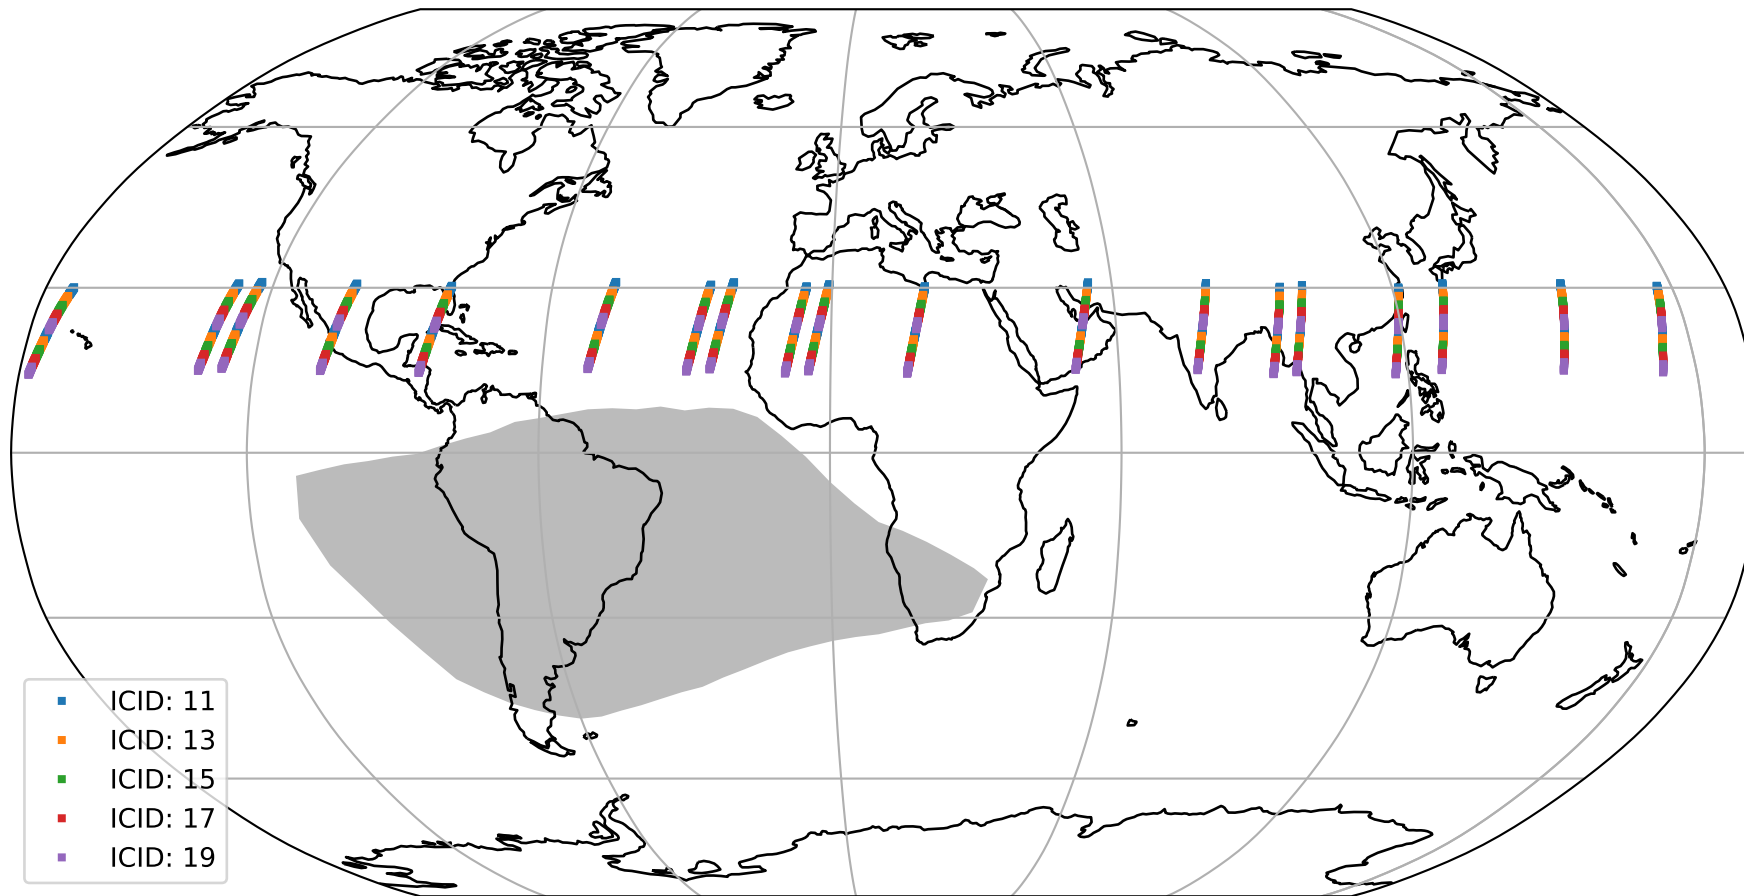

Tropomi SWIR offset (official)

orbits : 19 in [10582, 10627]
coverage : 2019-10-29 / 2019-11-01
median : 0.52595 V
spread : 0.035911 V
created : 2023-08-21T14:32:58

value detector map

Tropomi SWIR offset (official)

orbits : 19 in [10582, 10627]
coverage : 2019-10-29 / 2019-11-01
median : 28.314 μV
spread : 14.338 μV
created : 2023-08-21T14:32:58

Tropomi SWIR offset (official)

value compared with SWIR offset CKD

orbits : 19 in [10582, 10627]
coverage : 2019-10-29 / 2019-11-01
median : -0.06973 mV
spread : 0.35486 mV
created : 2023-08-21T14:32:58

Tropomi SWIR offset (official) ground-tracks of Sentinel-5P

orbits : 19 in [10582, 10627]
coverage : 2019-10-29 / 2019-11-01
created : 2023-08-21T14:32:59

Tropomi SWIR offset (official)

orbits : [2827, 10627]
coverage : 2018-04-30 / 2019-11-01
created : 2023-08-21T14:32:59