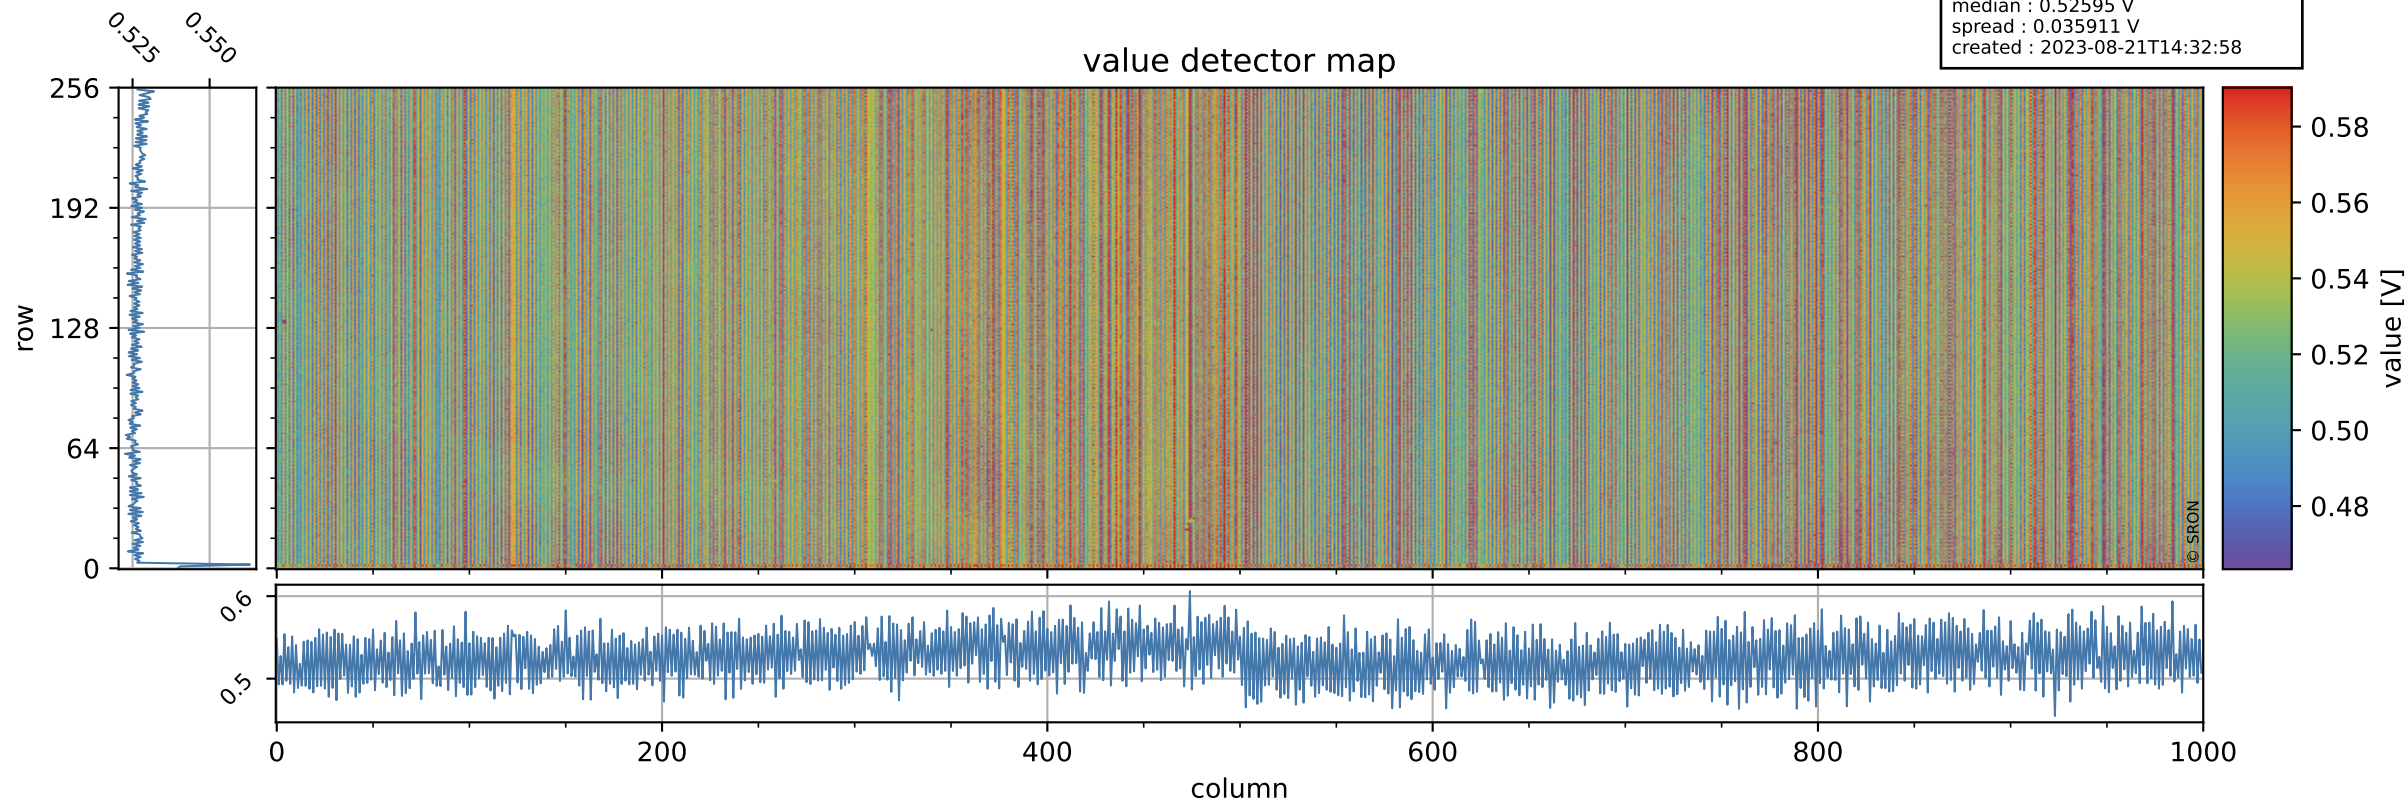

Tropomi SWIR offset (official)

orbits : 19 in [10582, 10627]
coverage : 2019-10-29 / 2019-11-01
median : 0.52595 V
spread : 0.035911 V
created : 2023-08-21T14:32:58

value detector map

Tropomi SWIR offset (official)

orbits : 19 in [10582, 10627]
coverage : 2019-10-29 / 2019-11-01
median : 28.314 μV
spread : 14.338 μV
created : 2023-08-21T14:32:58

Tropomi SWIR offset (official)

value compared with SWIR offset CKD

orbits : 19 in [10582, 10627]
coverage : 2019-10-29 / 2019-11-01
median : -0.06973 mV
spread : 0.35486 mV
created : 2023-08-21T14:32:58

Tropomi SWIR offset (official) ground-tracks of Sentinel-5P

orbits : 19 in [10582, 10627]
coverage : 2019-10-29 / 2019-11-01
created : 2023-08-21T14:32:59

Tropomi SWIR offset (official)

orbits : [2827, 10627]
coverage : 2018-04-30 / 2019-11-01
created : 2023-08-21T14:32:59

trend of detector median & temperatures