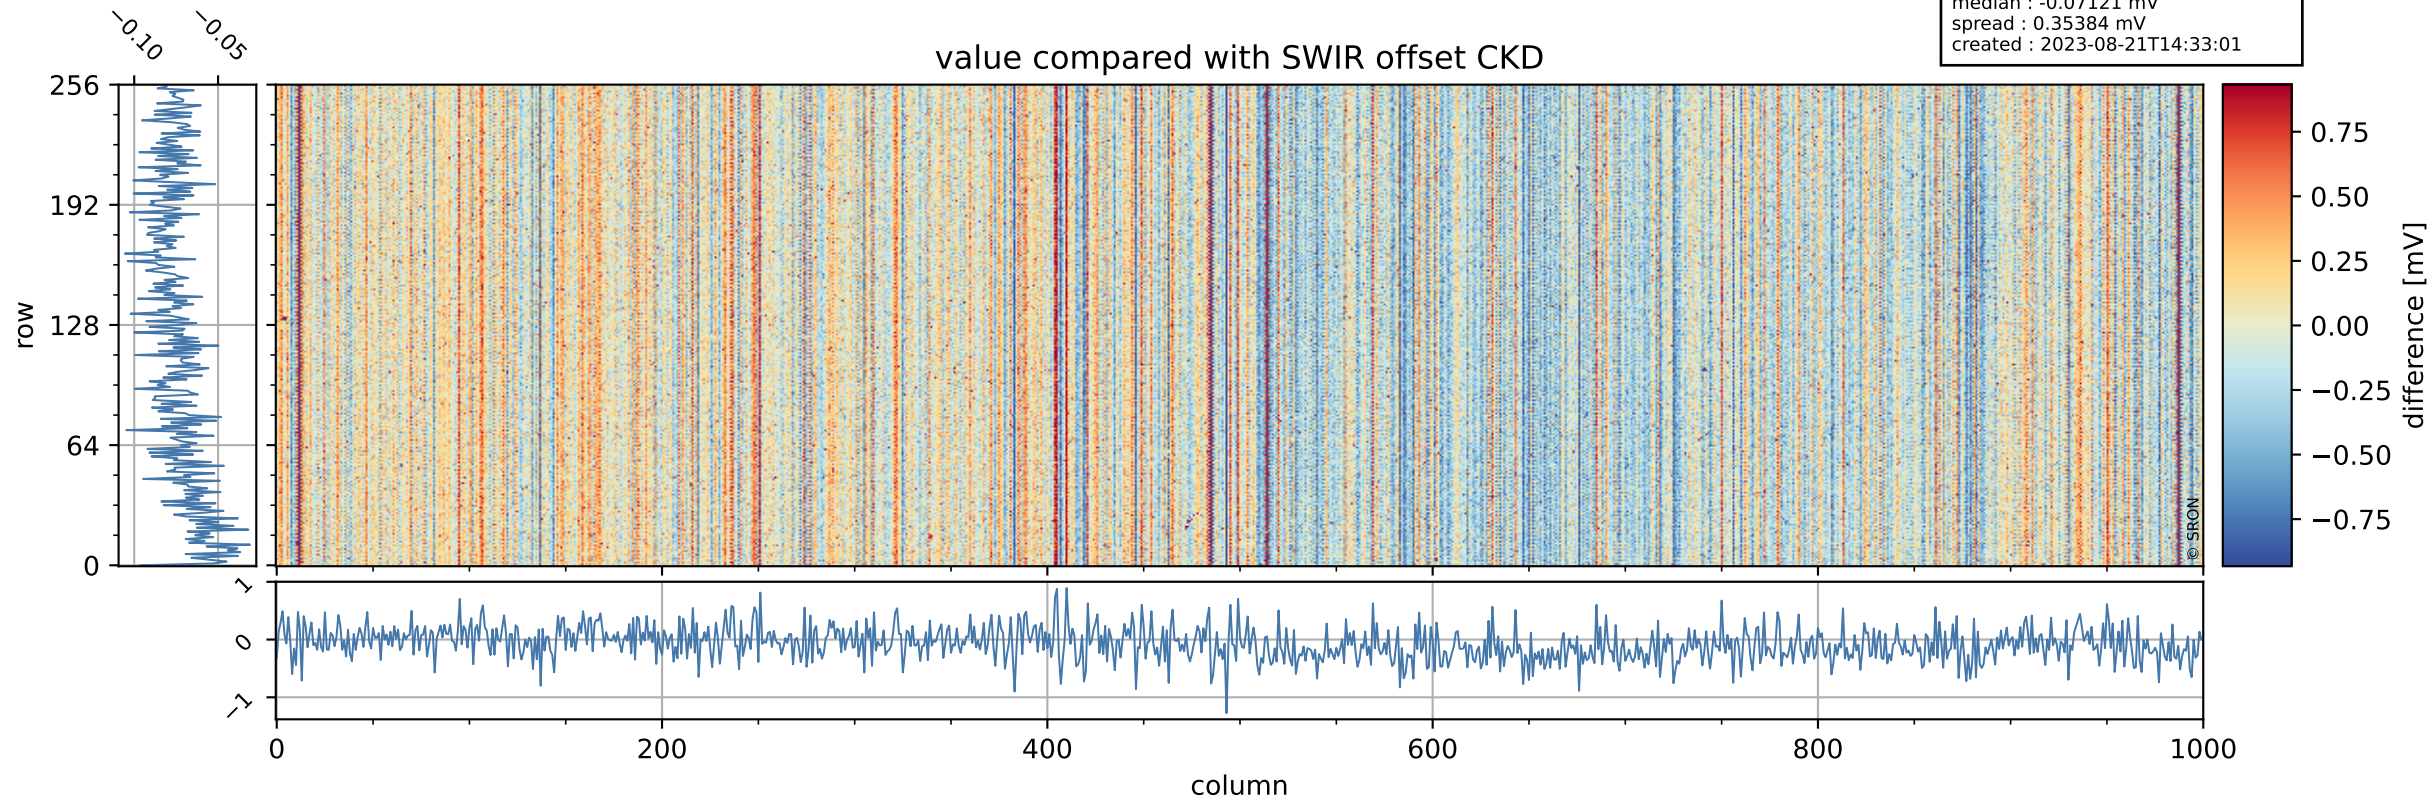

Tropomi SWIR offset (official)

orbits : 18 in [10597, 10642]
coverage : 2019-10-30 / 2019-11-02
median : 0.52595 V
spread : 0.035912 V
created : 2023-08-21T14:33:01

value detector map

Tropomi SWIR offset (official)

orbits : 18 in [10597, 10642]
coverage : 2019-10-30 / 2019-11-02
median : 28.384 μV
spread : 14.39 μV
created : 2023-08-21T14:33:01

Tropomi SWIR offset (official)

orbits : 18 in [10597, 10642]
coverage : 2019-10-30 / 2019-11-02
median : -0.07121 mV
spread : 0.35384 mV
created : 2023-08-21T14:33:01

value compared with SWIR offset CKD

Tropomi SWIR offset (official) ground-tracks of Sentinel-5P

orbits : 18 in [10597, 10642]
coverage : 2019-10-30 / 2019-11-02
created : 2023-08-21T14:33:02

- ICID: 11
- ICID: 13
- ICID: 15
- ICID: 17
- ICID: 19

Tropomi SWIR offset (official)

orbits : [2827, 10642]
coverage : 2018-04-30 / 2019-11-02
created : 2023-08-21T14:33:02

trend of detector median & temperatures