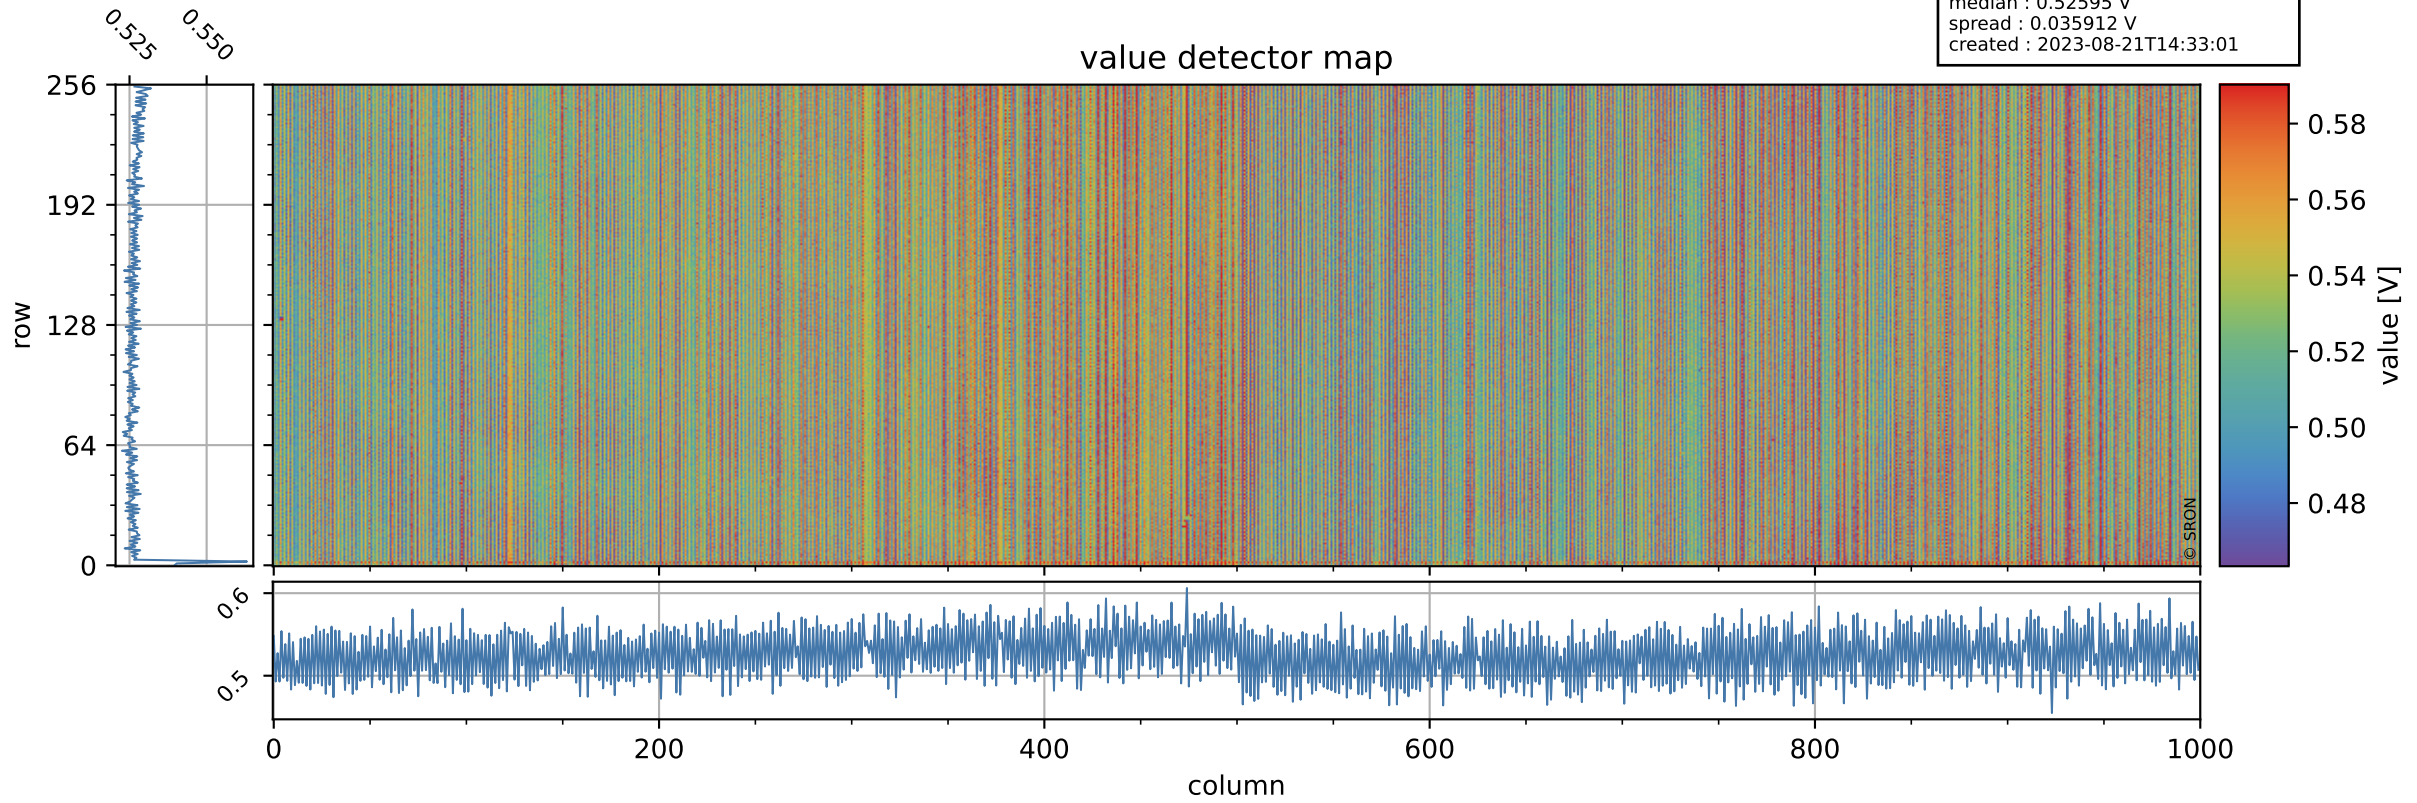

Tropomi SWIR offset (official)

orbits : 18 in [10597, 10642]
coverage : 2019-10-30 / 2019-11-02
median : 0.52595 V
spread : 0.035912 V
created : 2023-08-21T14:33:01

value detector map

Tropomi SWIR offset (official)

orbits : 18 in [10597, 10642]
coverage : 2019-10-30 / 2019-11-02
median : 28.384 μV
spread : 14.39 μV
created : 2023-08-21T14:33:01

Tropomi SWIR offset (official)

orbits : 18 in [10597, 10642]
coverage : 2019-10-30 / 2019-11-02
median : -0.07121 mV
spread : 0.35384 mV
created : 2023-08-21T14:33:01

value compared with SWIR offset CKD

Tropomi SWIR offset (official) ground-tracks of Sentinel-5P

orbits : 18 in [10597, 10642]
coverage : 2019-10-30 / 2019-11-02
created : 2023-08-21T14:33:02

- ICID: 11
- ICID: 13
- ICID: 15
- ICID: 17
- ICID: 19

Tropomi SWIR offset (official)

orbits : [2827, 10642]
coverage : 2018-04-30 / 2019-11-02
created : 2023-08-21T14:33:02

trend of detector median & temperatures