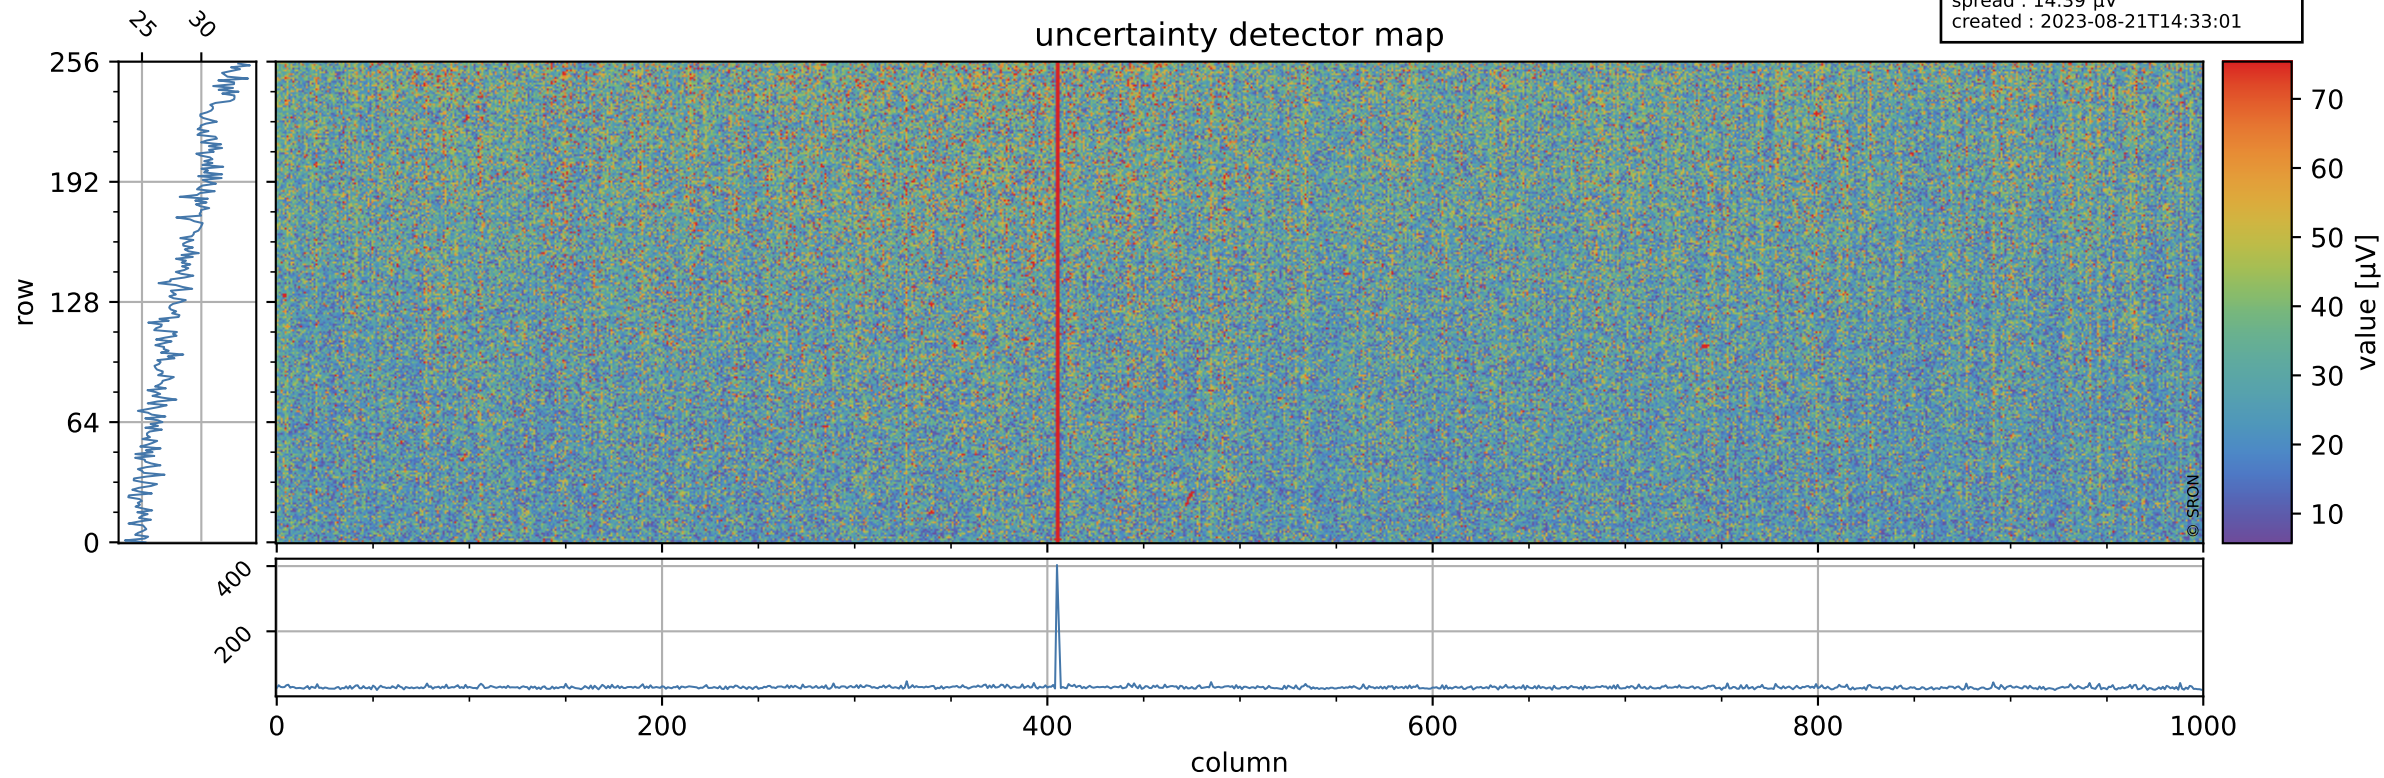

Tropomi SWIR offset (official)

orbits : 18 in [10597, 10642]
coverage : 2019-10-30 / 2019-11-02
median : 0.52595 V
spread : 0.035912 V
created : 2023-08-21T14:33:01

value detector map

Tropomi SWIR offset (official)

orbits : 18 in [10597, 10642]
coverage : 2019-10-30 / 2019-11-02
median : 28.384 μV
spread : 14.39 μV
created : 2023-08-21T14:33:01

Tropomi SWIR offset (official)

orbits : 18 in [10597, 10642]
coverage : 2019-10-30 / 2019-11-02
median : -0.07121 mV
spread : 0.35384 mV
created : 2023-08-21T14:33:01

value compared with SWIR offset CKD

Tropomi SWIR offset (official) ground-tracks of Sentinel-5P

orbits : 18 in [10597, 10642]
coverage : 2019-10-30 / 2019-11-02
created : 2023-08-21T14:33:02

- ICID: 11
- ICID: 13
- ICID: 15
- ICID: 17
- ICID: 19

Tropomi SWIR offset (official)

orbits : [2827, 10642]
coverage : 2018-04-30 / 2019-11-02
created : 2023-08-21T14:33:02

trend of detector median & temperatures