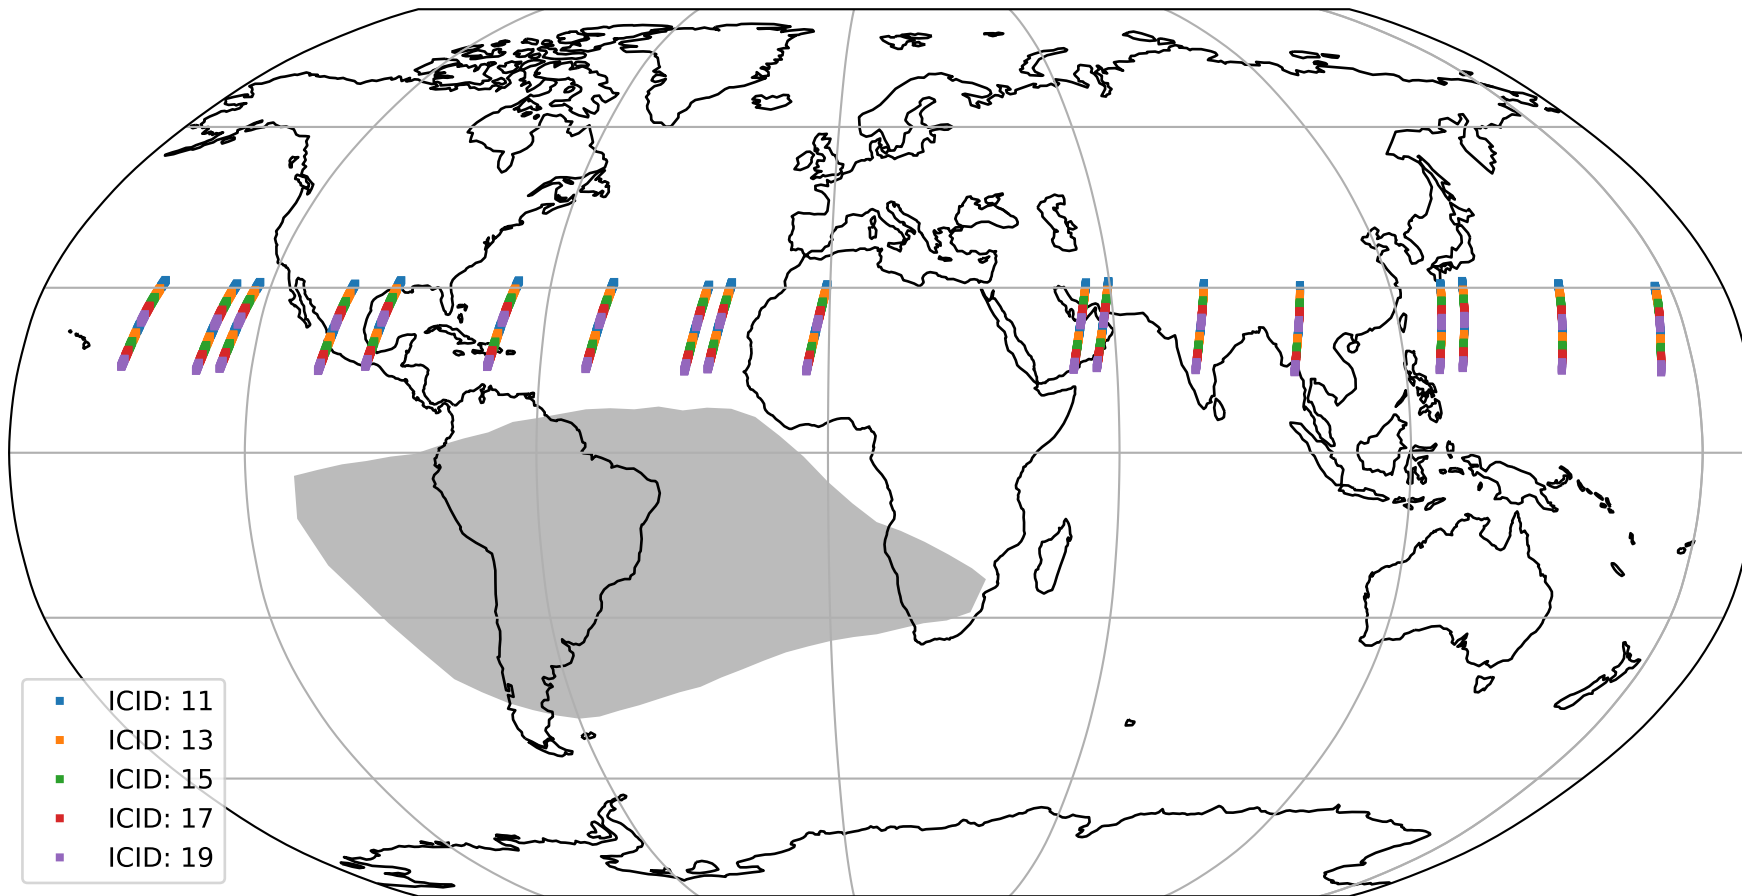

Tropomi SWIR offset (official)

orbits : 18 in [10597, 10642]
coverage : 2019-10-30 / 2019-11-02
median : 0.52595 V
spread : 0.035912 V
created : 2023-08-21T14:33:01

value detector map

Tropomi SWIR offset (official)

orbits : 18 in [10597, 10642]
coverage : 2019-10-30 / 2019-11-02
median : 28.384 μV
spread : 14.39 μV
created : 2023-08-21T14:33:01

Tropomi SWIR offset (official)

orbits : 18 in [10597, 10642]
coverage : 2019-10-30 / 2019-11-02
median : -0.07121 mV
spread : 0.35384 mV
created : 2023-08-21T14:33:01

value compared with SWIR offset CKD

Tropomi SWIR offset (official) ground-tracks of Sentinel-5P

orbits : 18 in [10597, 10642]
coverage : 2019-10-30 / 2019-11-02
created : 2023-08-21T14:33:02

- ICID: 11
- ICID: 13
- ICID: 15
- ICID: 17
- ICID: 19

Tropomi SWIR offset (official)

orbits : [2827, 10642]
coverage : 2018-04-30 / 2019-11-02
created : 2023-08-21T14:33:02

trend of detector median & temperatures