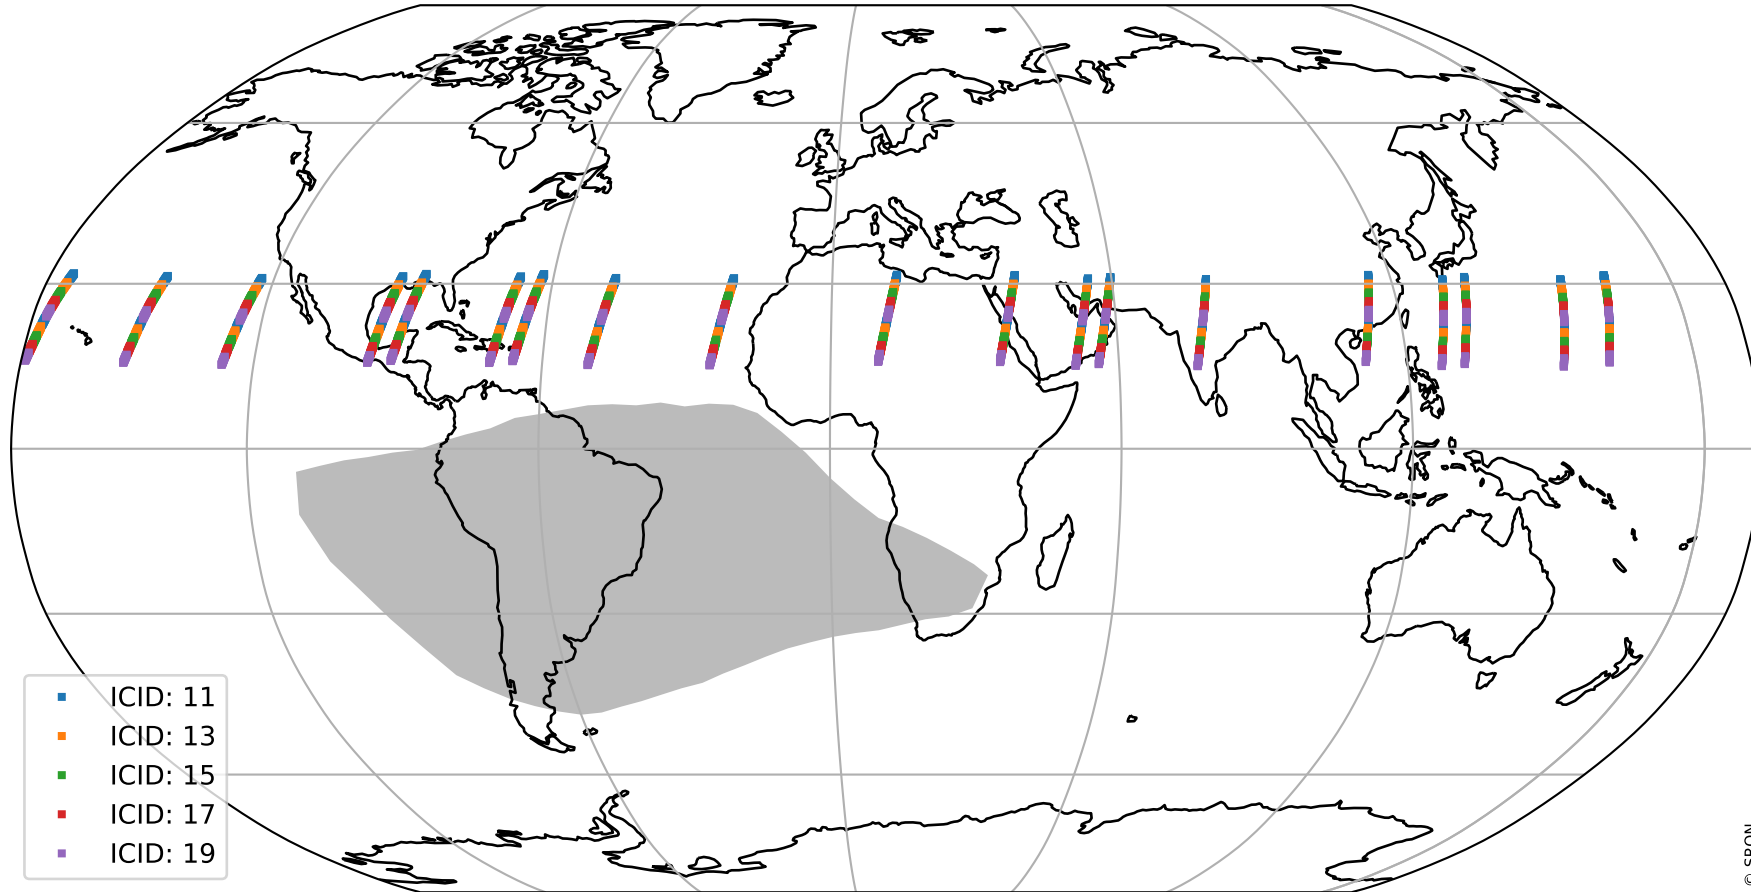

# Tropomi SWIR offset (official)

orbits : 19 in [10612, 10657]  
coverage : 2019-10-31 / 2019-11-03  
median : 28.166  $\mu\text{V}$   
spread : 14.33  $\mu\text{V}$   
created : 2023-08-21T14:33:04

# Tropomi SWIR offset (official)

orbits : 19 in [10612, 10657]  
coverage : 2019-10-31 / 2019-11-03  
median : -0.087546 mV  
spread : 0.35316 mV  
created : 2023-08-21T14:33:04

value compared with SWIR offset CKD

# Tropomi SWIR offset (official) ground-tracks of Sentinel-5P

orbits : 19 in [10612, 10657]  
coverage : 2019-10-31 / 2019-11-03  
created : 2023-08-21T14:33:04

# Tropomi SWIR offset (official)

orbits : [2827, 10657]  
coverage : 2018-04-30 / 2019-11-03  
created : 2023-08-21T14:33:05