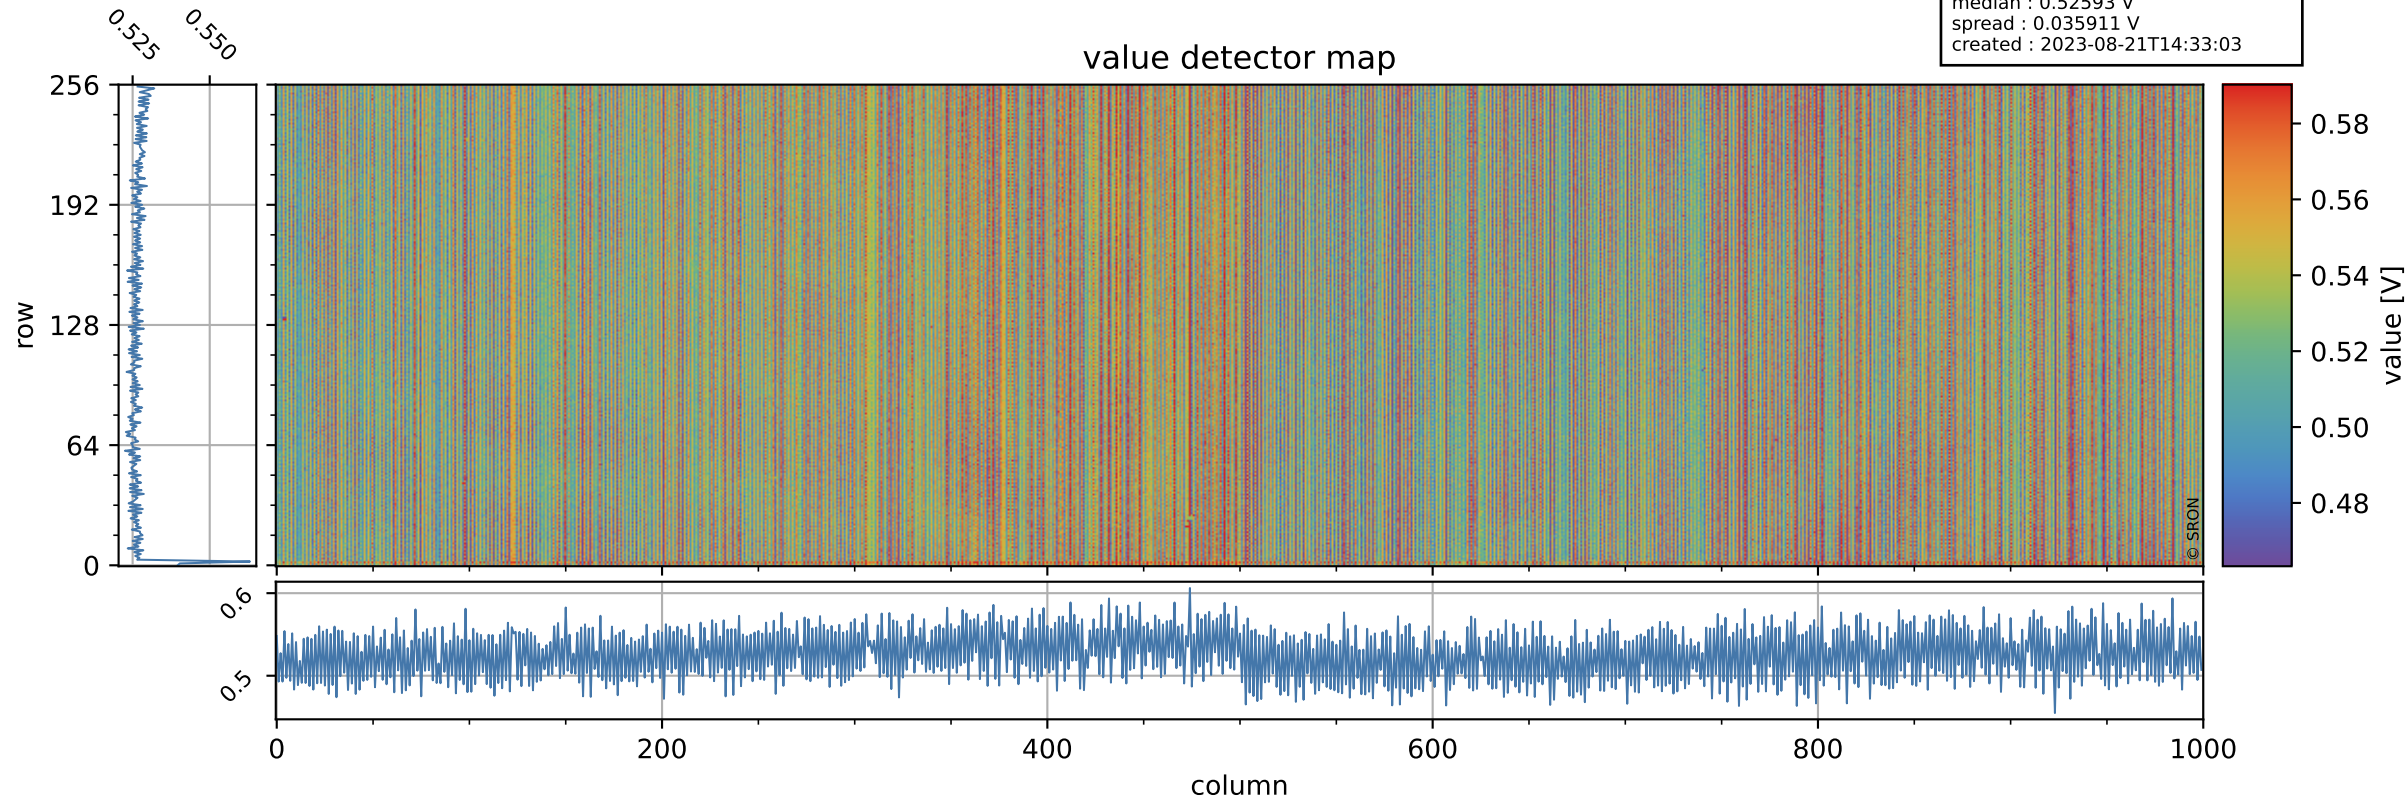

# Tropomi SWIR offset (official)

orbits : 19 in [10612, 10657]  
coverage : 2019-10-31 / 2019-11-03  
median : 0.52593 V  
spread : 0.035911 V  
created : 2023-08-21T14:33:03

## value detector map

# Tropomi SWIR offset (official)

orbits : 19 in [10612, 10657]  
coverage : 2019-10-31 / 2019-11-03  
median : 28.166  $\mu\text{V}$   
spread : 14.33  $\mu\text{V}$   
created : 2023-08-21T14:33:04

# Tropomi SWIR offset (official) ground-tracks of Sentinel-5P

orbits : 19 in [10612, 10657]  
coverage : 2019-10-31 / 2019-11-03  
created : 2023-08-21T14:33:04