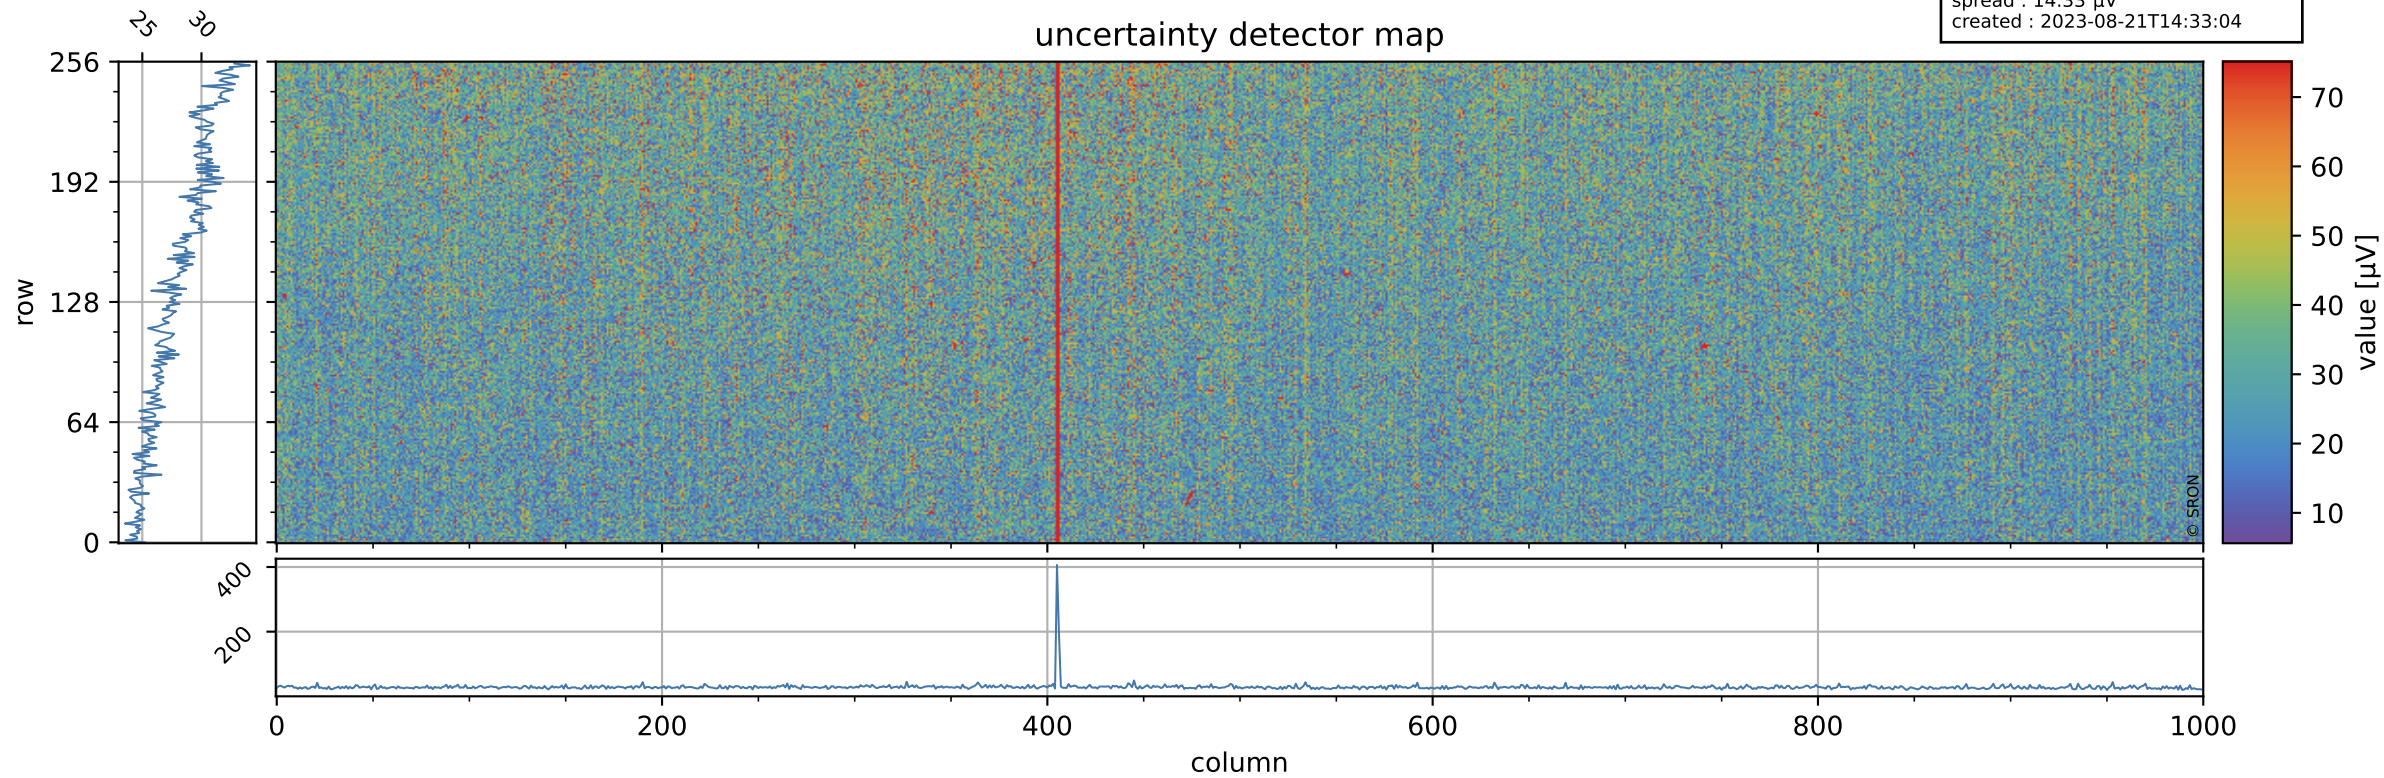

# Tropomi SWIR offset (official)

orbits : 19 in [10612, 10657]  
coverage : 2019-10-31 / 2019-11-03  
median : 0.52593 V  
spread : 0.035911 V  
created : 2023-08-21T14:33:03

## value detector map

# Tropomi SWIR offset (official)

orbits : 19 in [10612, 10657]  
coverage : 2019-10-31 / 2019-11-03  
median : 28.166  $\mu\text{V}$   
spread : 14.33  $\mu\text{V}$   
created : 2023-08-21T14:33:04

# Tropomi SWIR offset (official) ground-tracks of Sentinel-5P

orbits : 19 in [10612, 10657]  
coverage : 2019-10-31 / 2019-11-03  
created : 2023-08-21T14:33:04