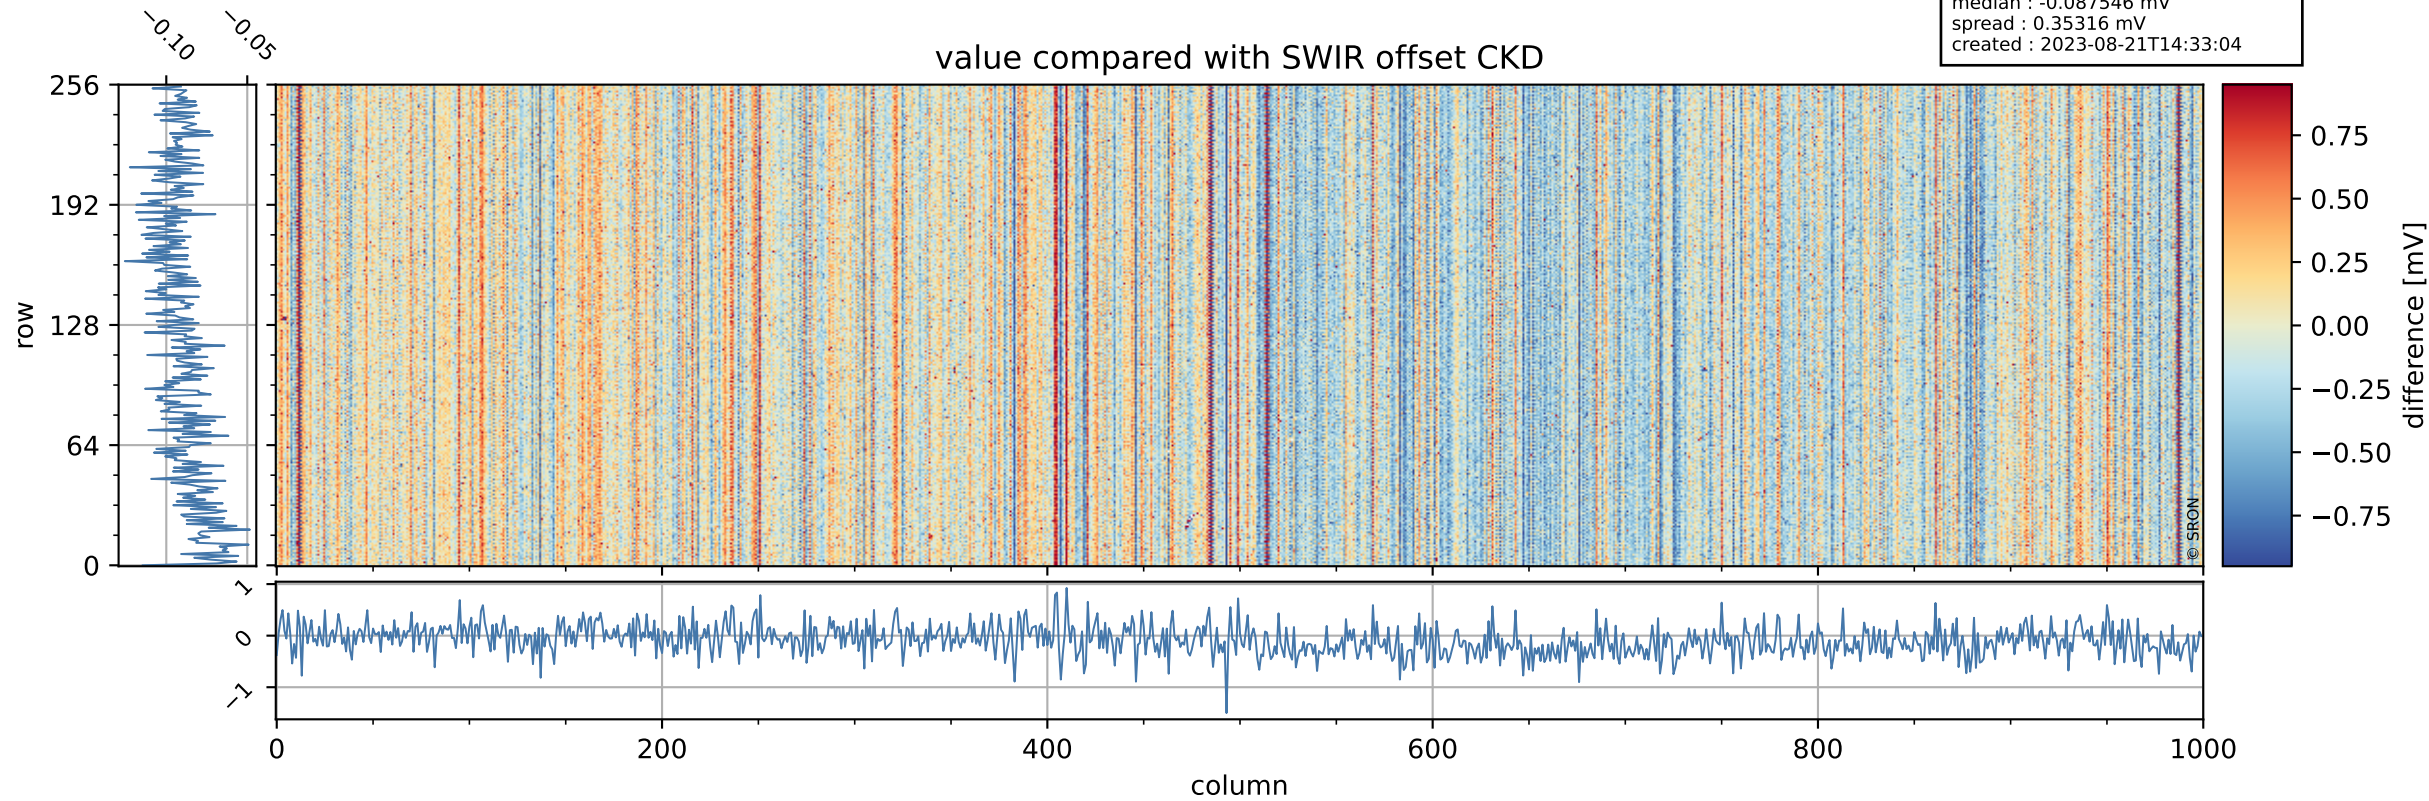

## value detector map

# Tropomi SWIR offset (official)

orbits : 19 in [10612, 10657]  
coverage : 2019-10-31 / 2019-11-03  
median : 28.166  $\mu\text{V}$   
spread : 14.33  $\mu\text{V}$   
created : 2023-08-21T14:33:04

# Tropomi SWIR offset (official)

orbits : 19 in [10612, 10657]  
coverage : 2019-10-31 / 2019-11-03  
median : -0.087546 mV  
spread : 0.35316 mV  
created : 2023-08-21T14:33:04

value compared with SWIR offset CKD

# Tropomi SWIR offset (official) ground-tracks of Sentinel-5P

orbits : 19 in [10612, 10657]  
coverage : 2019-10-31 / 2019-11-03  
created : 2023-08-21T14:33:04