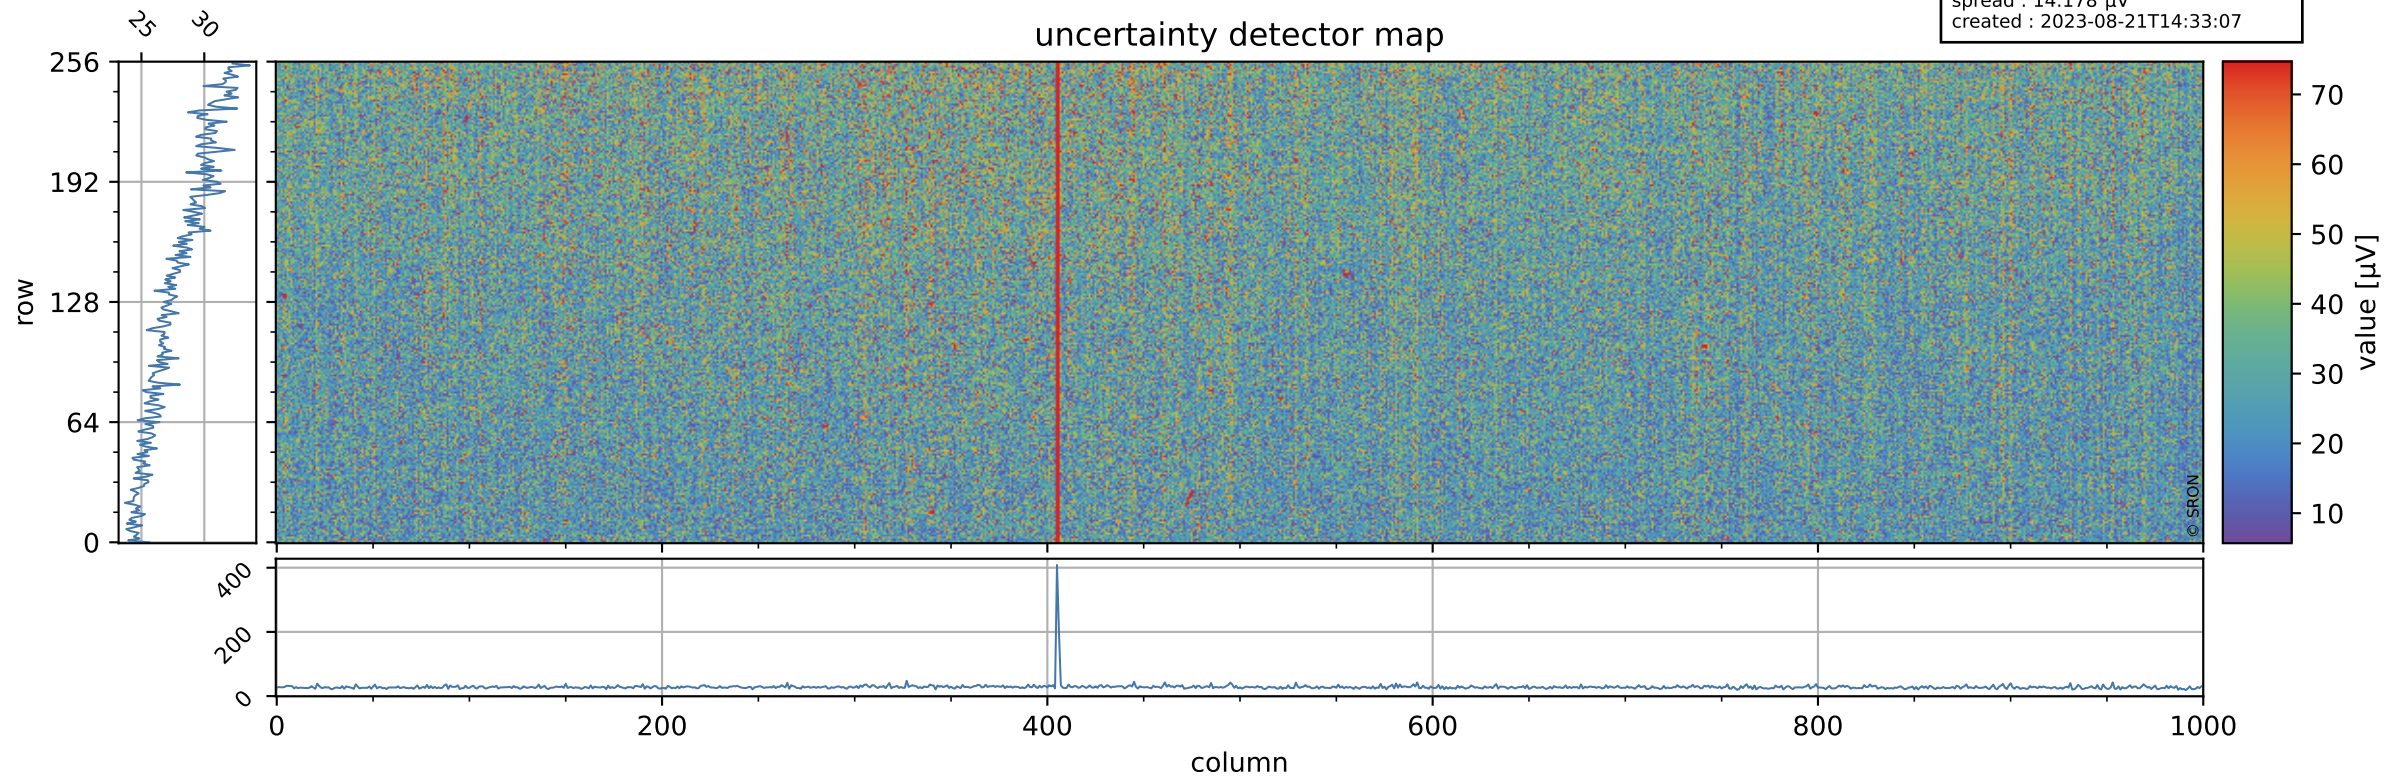

Tropomi SWIR offset (official)

orbits : 18 in [10627, 10672]
coverage : 2019-11-01 / 2019-11-04
median : 0.52592 V
spread : 0.03591 V
created : 2023-08-21T14:33:06

value detector map

Tropomi SWIR offset (official)

orbits : 18 in [10627, 10672]
coverage : 2019-11-01 / 2019-11-04
median : 28.042 μV
spread : 14.178 μV
created : 2023-08-21T14:33:07

Tropomi SWIR offset (official)

value compared with SWIR offset CKD

orbits : 18 in [10627, 10672]
coverage : 2019-11-01 / 2019-11-04
median : -0.097233 mV
spread : 0.35451 mV
created : 2023-08-21T14:33:07

Tropomi SWIR offset (official) ground-tracks of Sentinel-5P

orbits : 18 in [10627, 10672]
coverage : 2019-11-01 / 2019-11-04
created : 2023-08-21T14:33:08

Tropomi SWIR offset (official)

orbits : [2827, 10672]
coverage : 2018-04-30 / 2019-11-04
created : 2023-08-21T14:33:08

trend of detector median & temperatures