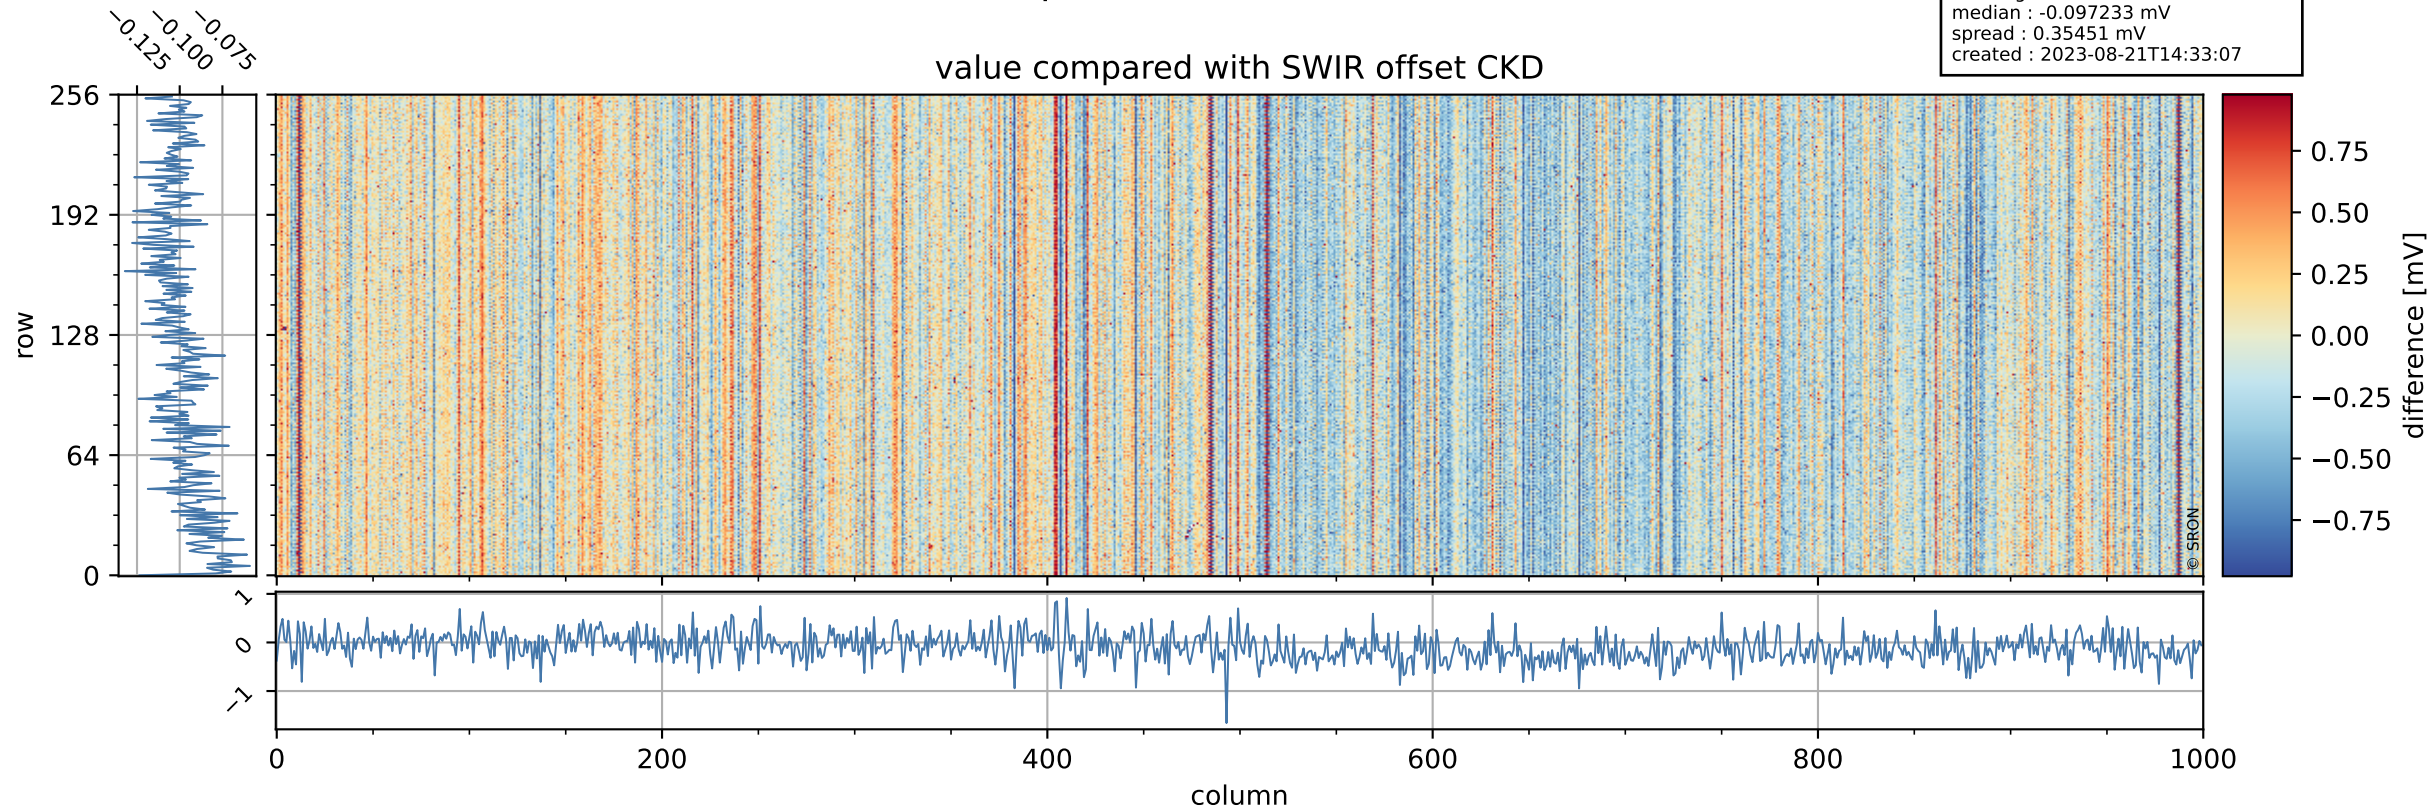

Tropomi SWIR offset (official)

orbits : 18 in [10627, 10672]
coverage : 2019-11-01 / 2019-11-04
median : 0.52592 V
spread : 0.03591 V
created : 2023-08-21T14:33:06

value detector map

Tropomi SWIR offset (official)

orbits : 18 in [10627, 10672]
coverage : 2019-11-01 / 2019-11-04
median : 28.042 μV
spread : 14.178 μV
created : 2023-08-21T14:33:07

Tropomi SWIR offset (official)

value compared with SWIR offset CKD

orbits : 18 in [10627, 10672]
coverage : 2019-11-01 / 2019-11-04
median : -0.097233 mV
spread : 0.35451 mV
created : 2023-08-21T14:33:07

Tropomi SWIR offset (official) ground-tracks of Sentinel-5P

orbits : 18 in [10627, 10672]
coverage : 2019-11-01 / 2019-11-04
created : 2023-08-21T14:33:08

Tropomi SWIR offset (official)

orbits : [2827, 10672]
coverage : 2018-04-30 / 2019-11-04
created : 2023-08-21T14:33:08

trend of detector median & temperatures