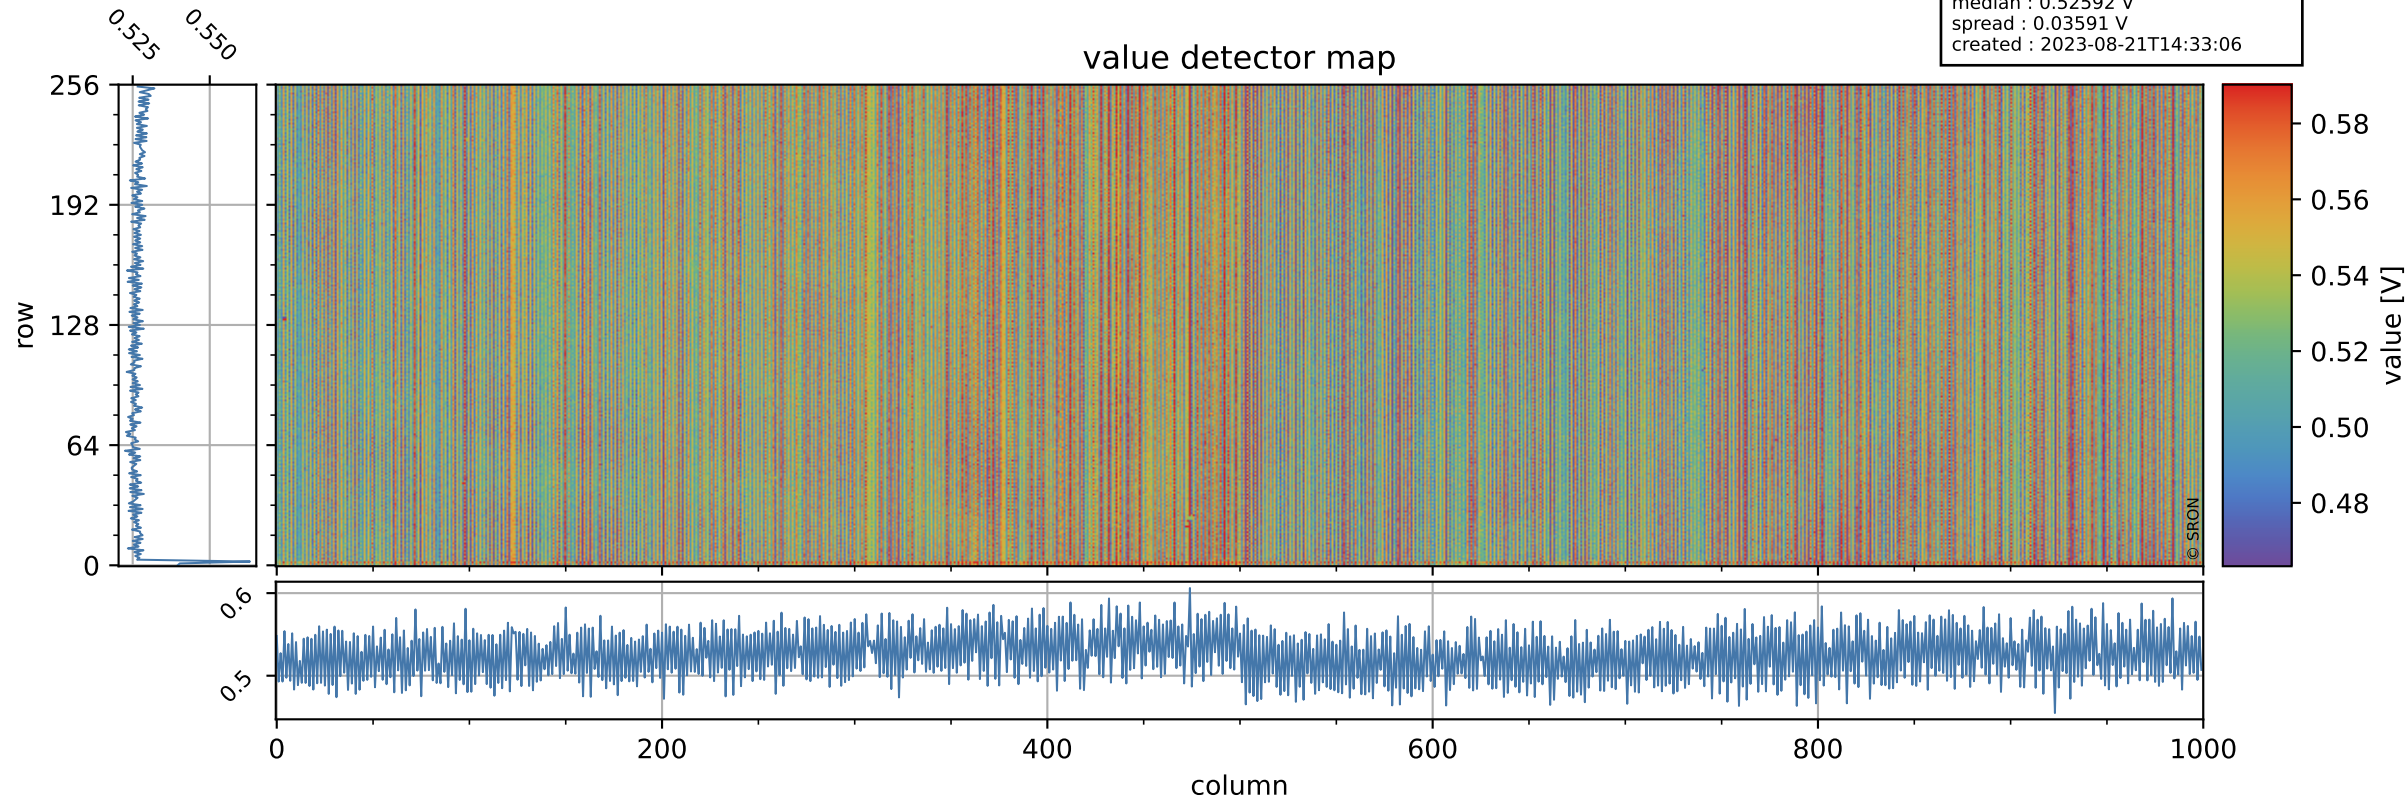

Tropomi SWIR offset (official)

orbits : 18 in [10627, 10672]
coverage : 2019-11-01 / 2019-11-04
median : 0.52592 V
spread : 0.03591 V
created : 2023-08-21T14:33:06

value detector map

Tropomi SWIR offset (official)

orbits : 18 in [10627, 10672]
coverage : 2019-11-01 / 2019-11-04
median : 28.042 μV
spread : 14.178 μV
created : 2023-08-21T14:33:07

Tropomi SWIR offset (official)

value compared with SWIR offset CKD

orbits : 18 in [10627, 10672]
coverage : 2019-11-01 / 2019-11-04
median : -0.097233 mV
spread : 0.35451 mV
created : 2023-08-21T14:33:07

Tropomi SWIR offset (official) ground-tracks of Sentinel-5P

orbits : 18 in [10627, 10672]
coverage : 2019-11-01 / 2019-11-04
created : 2023-08-21T14:33:08

Tropomi SWIR offset (official)

orbits : [2827, 10672]
coverage : 2018-04-30 / 2019-11-04
created : 2023-08-21T14:33:08

trend of detector median & temperatures