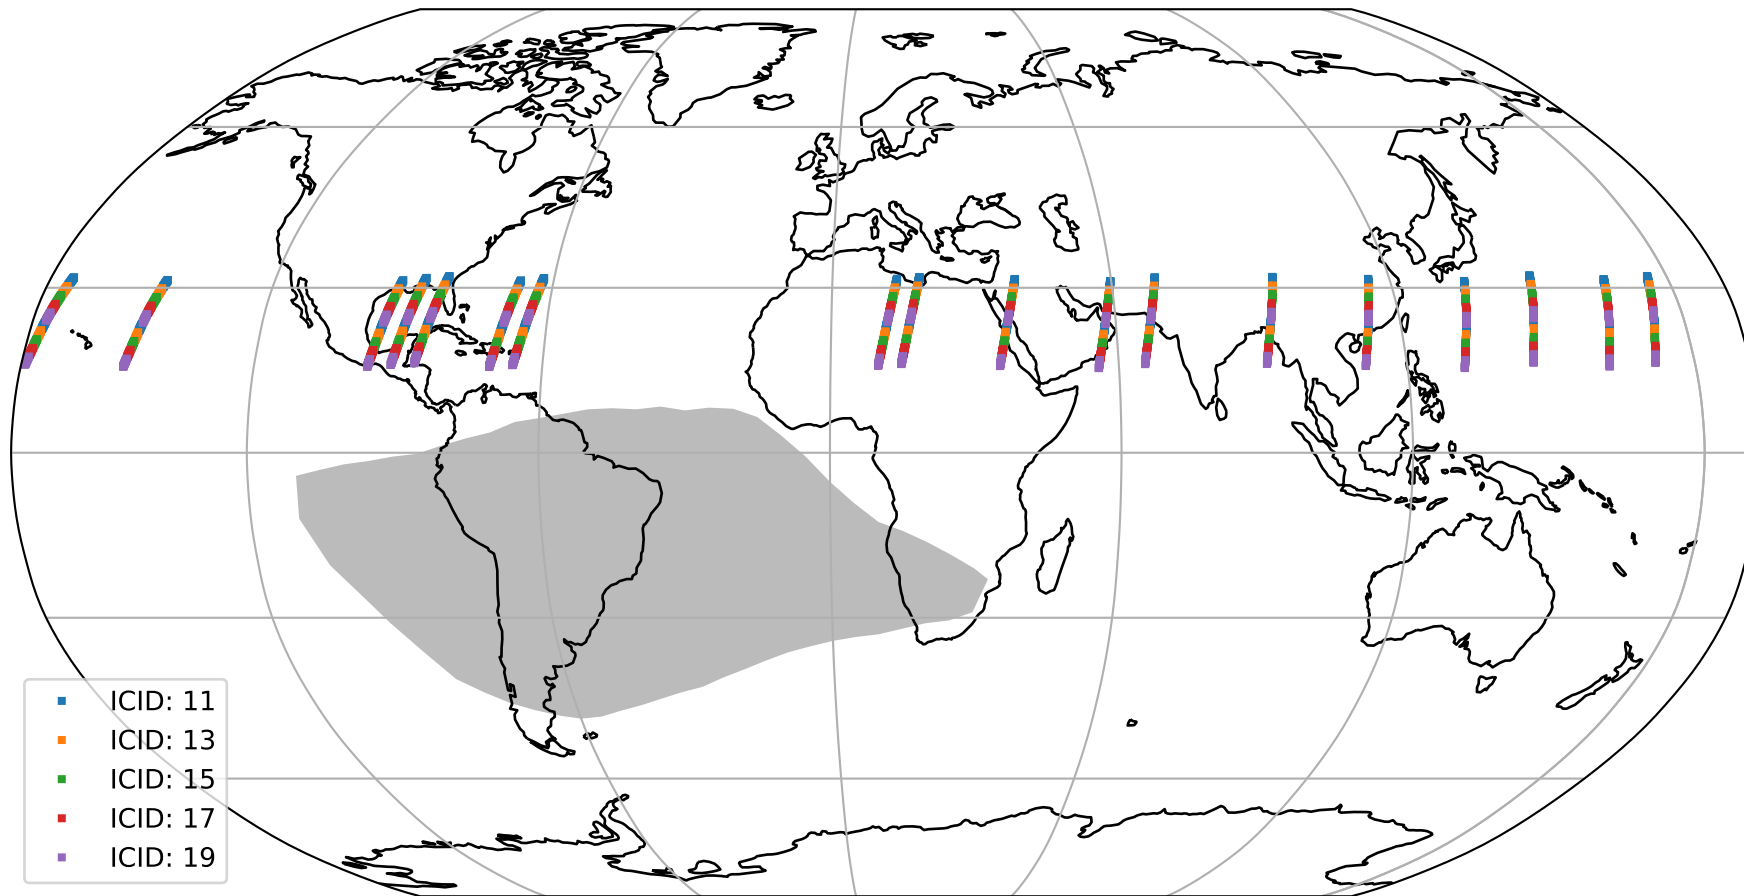

Tropomi SWIR offset (official)

orbits : 18 in [10627, 10672]
coverage : 2019-11-01 / 2019-11-04
median : 0.52592 V
spread : 0.03591 V
created : 2023-08-21T14:33:06

value detector map

Tropomi SWIR offset (official)

orbits : 18 in [10627, 10672]
coverage : 2019-11-01 / 2019-11-04
median : 28.042 μV
spread : 14.178 μV
created : 2023-08-21T14:33:07

Tropomi SWIR offset (official)

value compared with SWIR offset CKD

orbits : 18 in [10627, 10672]
coverage : 2019-11-01 / 2019-11-04
median : -0.097233 mV
spread : 0.35451 mV
created : 2023-08-21T14:33:07

Tropomi SWIR offset (official) ground-tracks of Sentinel-5P

orbits : 18 in [10627, 10672]
coverage : 2019-11-01 / 2019-11-04
created : 2023-08-21T14:33:08

Tropomi SWIR offset (official)

orbits : [2827, 10672]
coverage : 2018-04-30 / 2019-11-04
created : 2023-08-21T14:33:08

trend of detector median & temperatures