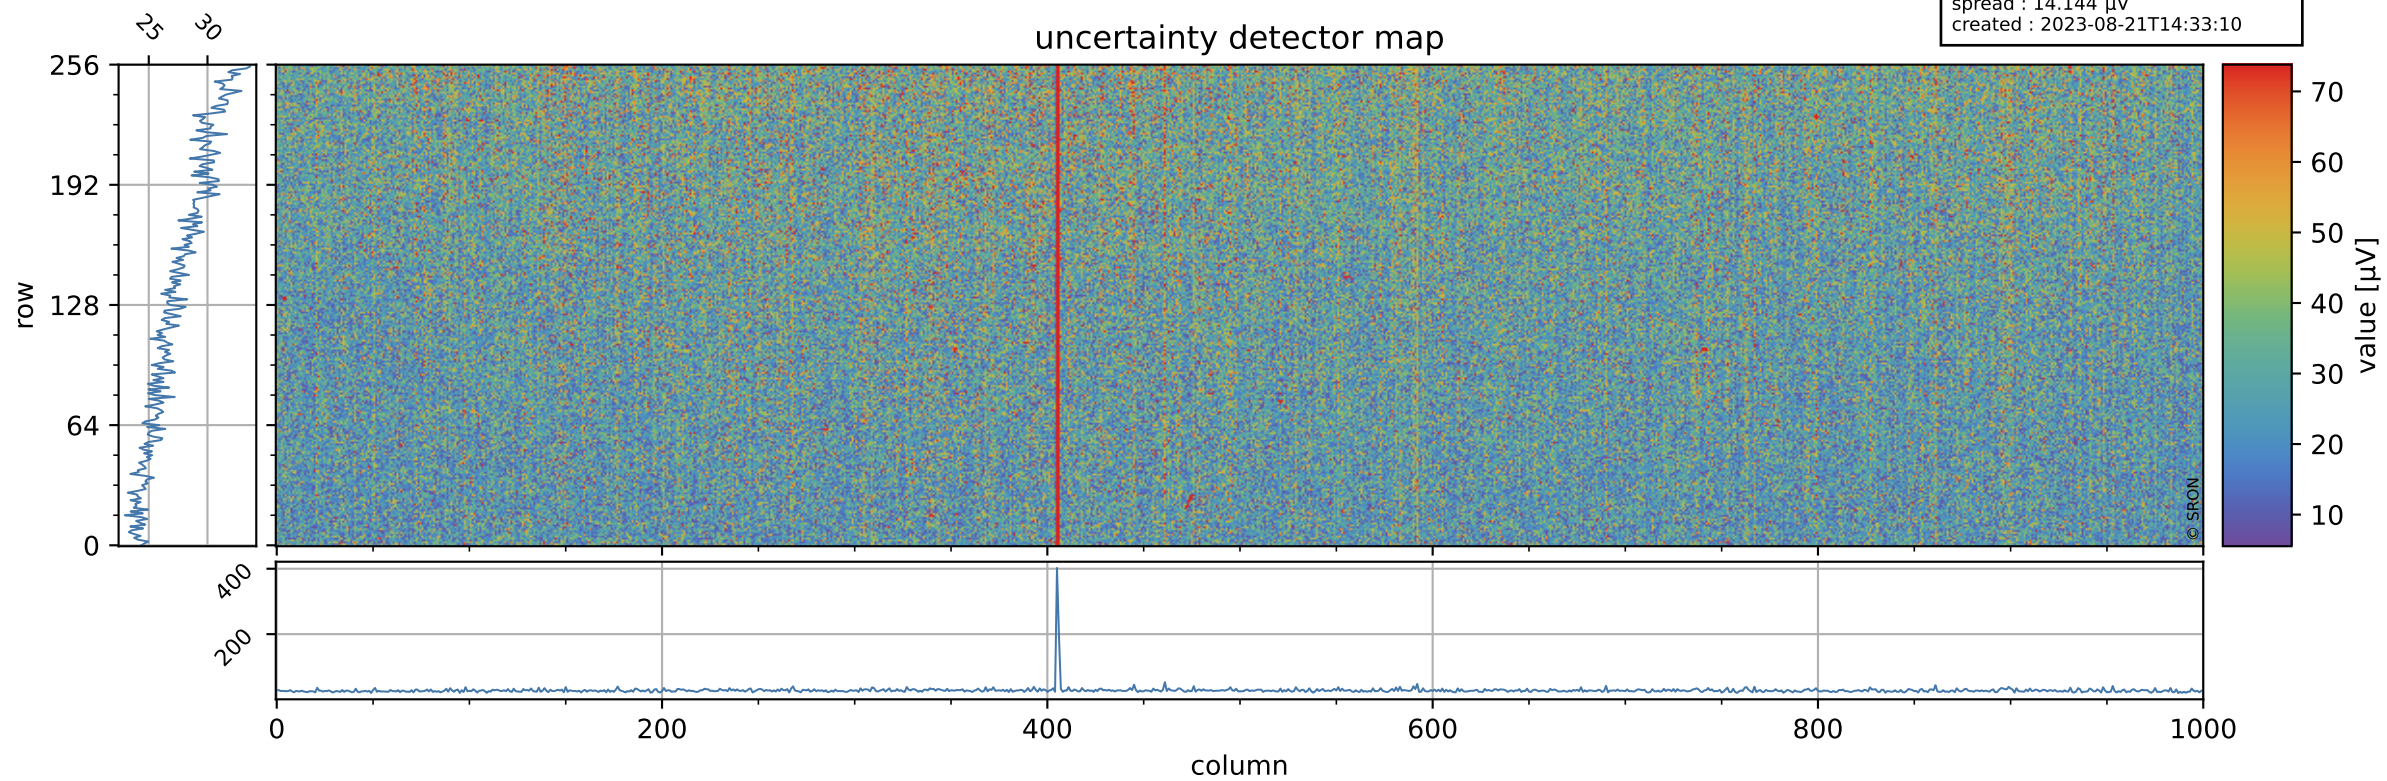

Tropomi SWIR offset (official)

orbits : 20 in [10642, 10687]
coverage : 2019-11-02 / 2019-11-05
median : 0.52593 V
spread : 0.035912 V
created : 2023-08-21T14:33:09

value detector map

Tropomi SWIR offset (official)

orbits : 20 in [10642, 10687]
coverage : 2019-11-02 / 2019-11-05
median : 27.708 μV
spread : 14.144 μV
created : 2023-08-21T14:33:10

Tropomi SWIR offset (official)

orbits : 20 in [10642, 10687]
coverage : 2019-11-02 / 2019-11-05
median : -0.09232 mV
spread : 0.35652 mV
created : 2023-08-21T14:33:10

value compared with SWIR offset CKD

Tropomi SWIR offset (official) ground-tracks of Sentinel-5P

orbits : 20 in [10642, 10687]
coverage : 2019-11-02 / 2019-11-05
created : 2023-08-21T14:33:10

Tropomi SWIR offset (official)

orbits : [2827, 10687]
coverage : 2018-04-30 / 2019-11-05
created : 2023-08-21T14:33:11

trend of detector median & temperatures