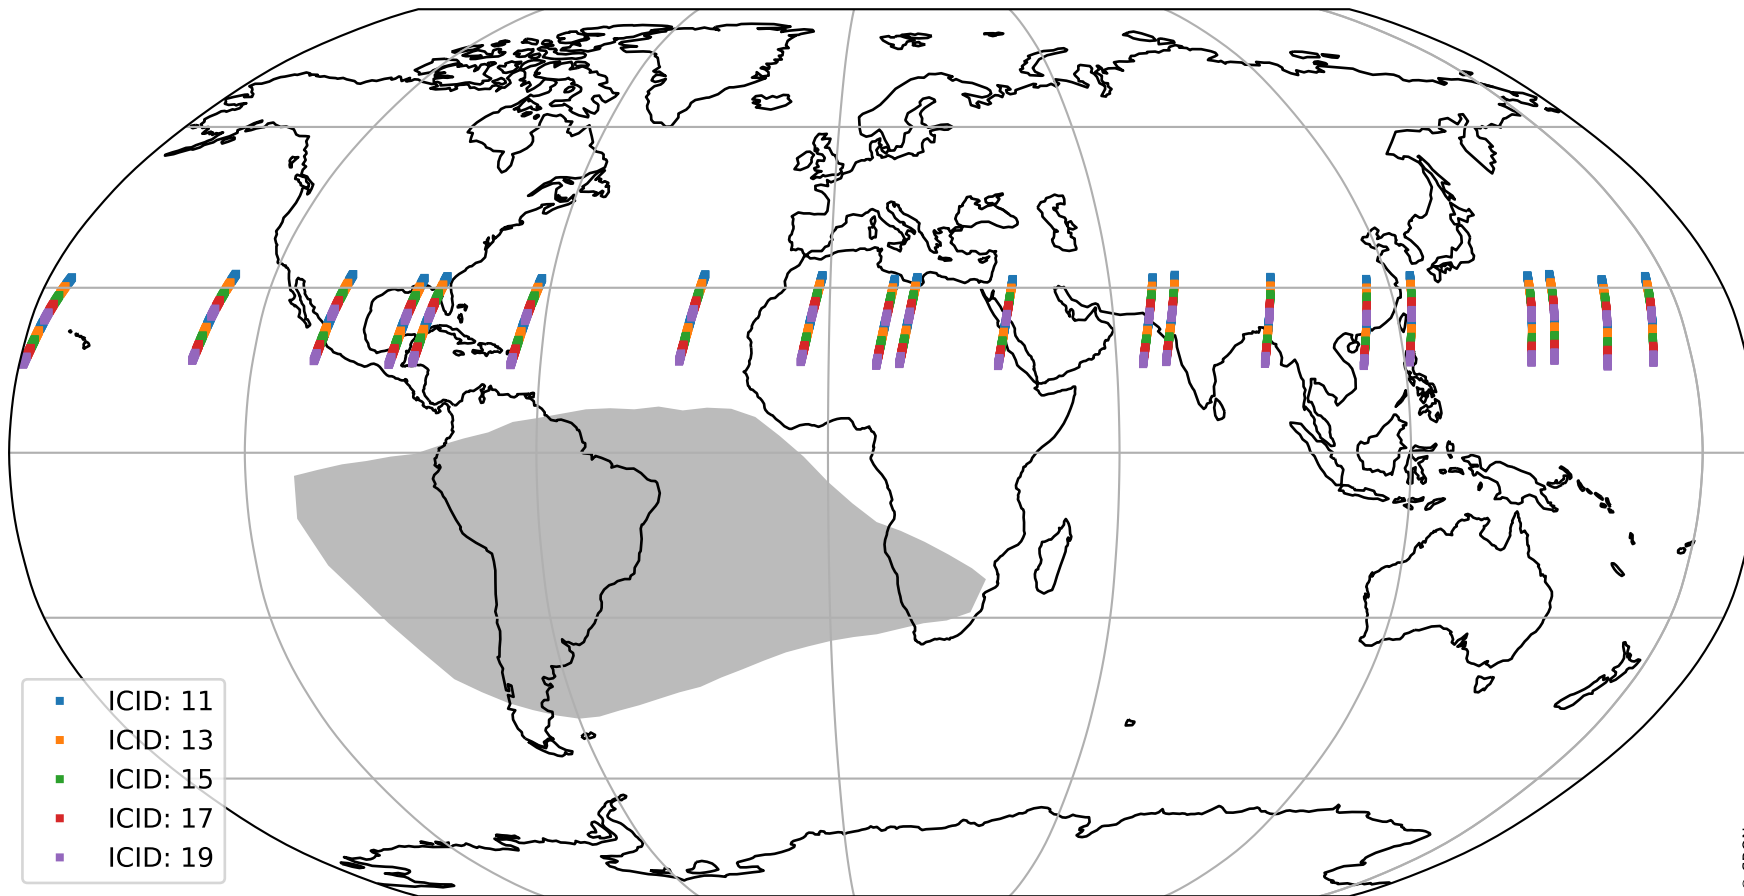

Tropomi SWIR offset (official)

orbits : 20 in [10642, 10687]
coverage : 2019-11-02 / 2019-11-05
median : 0.52593 V
spread : 0.035912 V
created : 2023-08-21T14:33:09

value detector map

Tropomi SWIR offset (official)

orbits : 20 in [10642, 10687]
coverage : 2019-11-02 / 2019-11-05
median : 27.708 μV
spread : 14.144 μV
created : 2023-08-21T14:33:10

Tropomi SWIR offset (official)

orbits : 20 in [10642, 10687]
coverage : 2019-11-02 / 2019-11-05
median : -0.09232 mV
spread : 0.35652 mV
created : 2023-08-21T14:33:10

value compared with SWIR offset CKD

Tropomi SWIR offset (official) ground-tracks of Sentinel-5P

orbits : 20 in [10642, 10687]
coverage : 2019-11-02 / 2019-11-05
created : 2023-08-21T14:33:10

Tropomi SWIR offset (official)

orbits : [2827, 10687]
coverage : 2018-04-30 / 2019-11-05
created : 2023-08-21T14:33:11

trend of detector median & temperatures