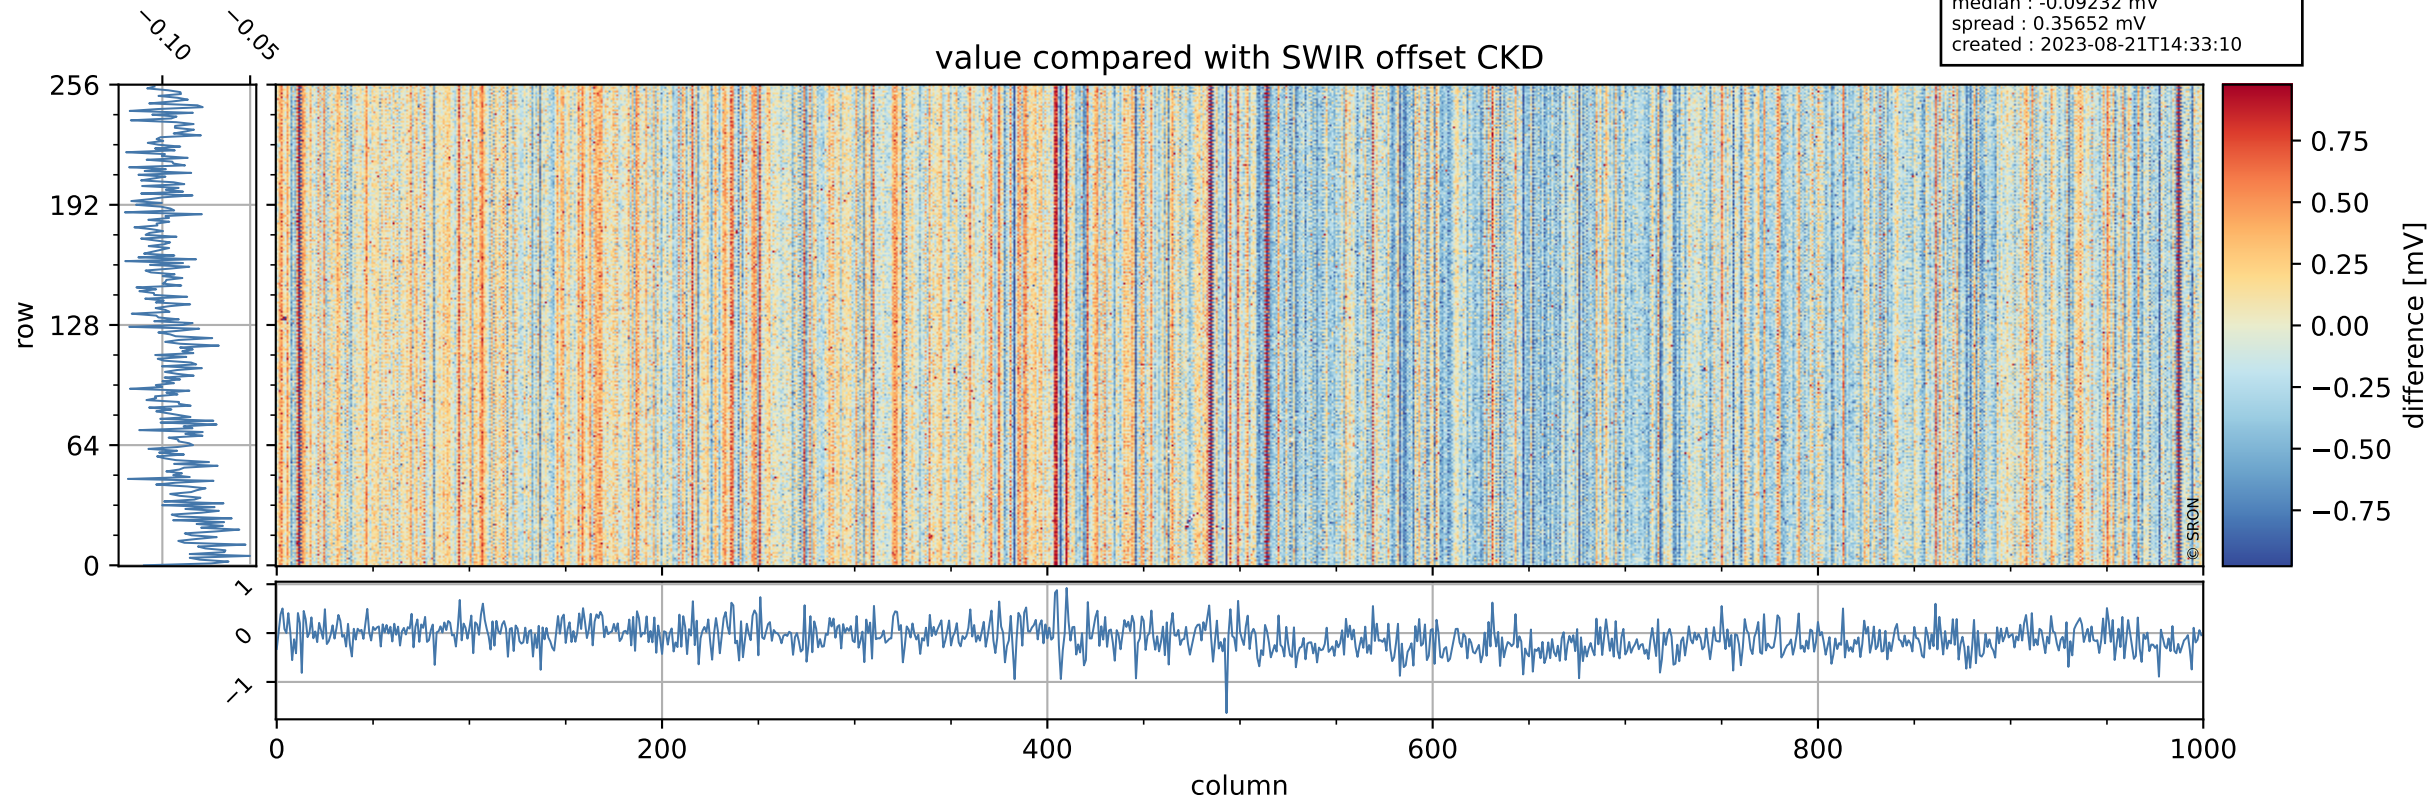

Tropomi SWIR offset (official)

orbits : 20 in [10642, 10687]
coverage : 2019-11-02 / 2019-11-05
median : 0.52593 V
spread : 0.035912 V
created : 2023-08-21T14:33:09

value detector map

Tropomi SWIR offset (official)

orbits : 20 in [10642, 10687]
coverage : 2019-11-02 / 2019-11-05
median : 27.708 μV
spread : 14.144 μV
created : 2023-08-21T14:33:10

Tropomi SWIR offset (official)

orbits : 20 in [10642, 10687]
coverage : 2019-11-02 / 2019-11-05
median : -0.09232 mV
spread : 0.35652 mV
created : 2023-08-21T14:33:10

value compared with SWIR offset CKD

Tropomi SWIR offset (official) ground-tracks of Sentinel-5P

orbits : 20 in [10642, 10687]
coverage : 2019-11-02 / 2019-11-05
created : 2023-08-21T14:33:10

Tropomi SWIR offset (official)

orbits : [2827, 10687]
coverage : 2018-04-30 / 2019-11-05
created : 2023-08-21T14:33:11

trend of detector median & temperatures