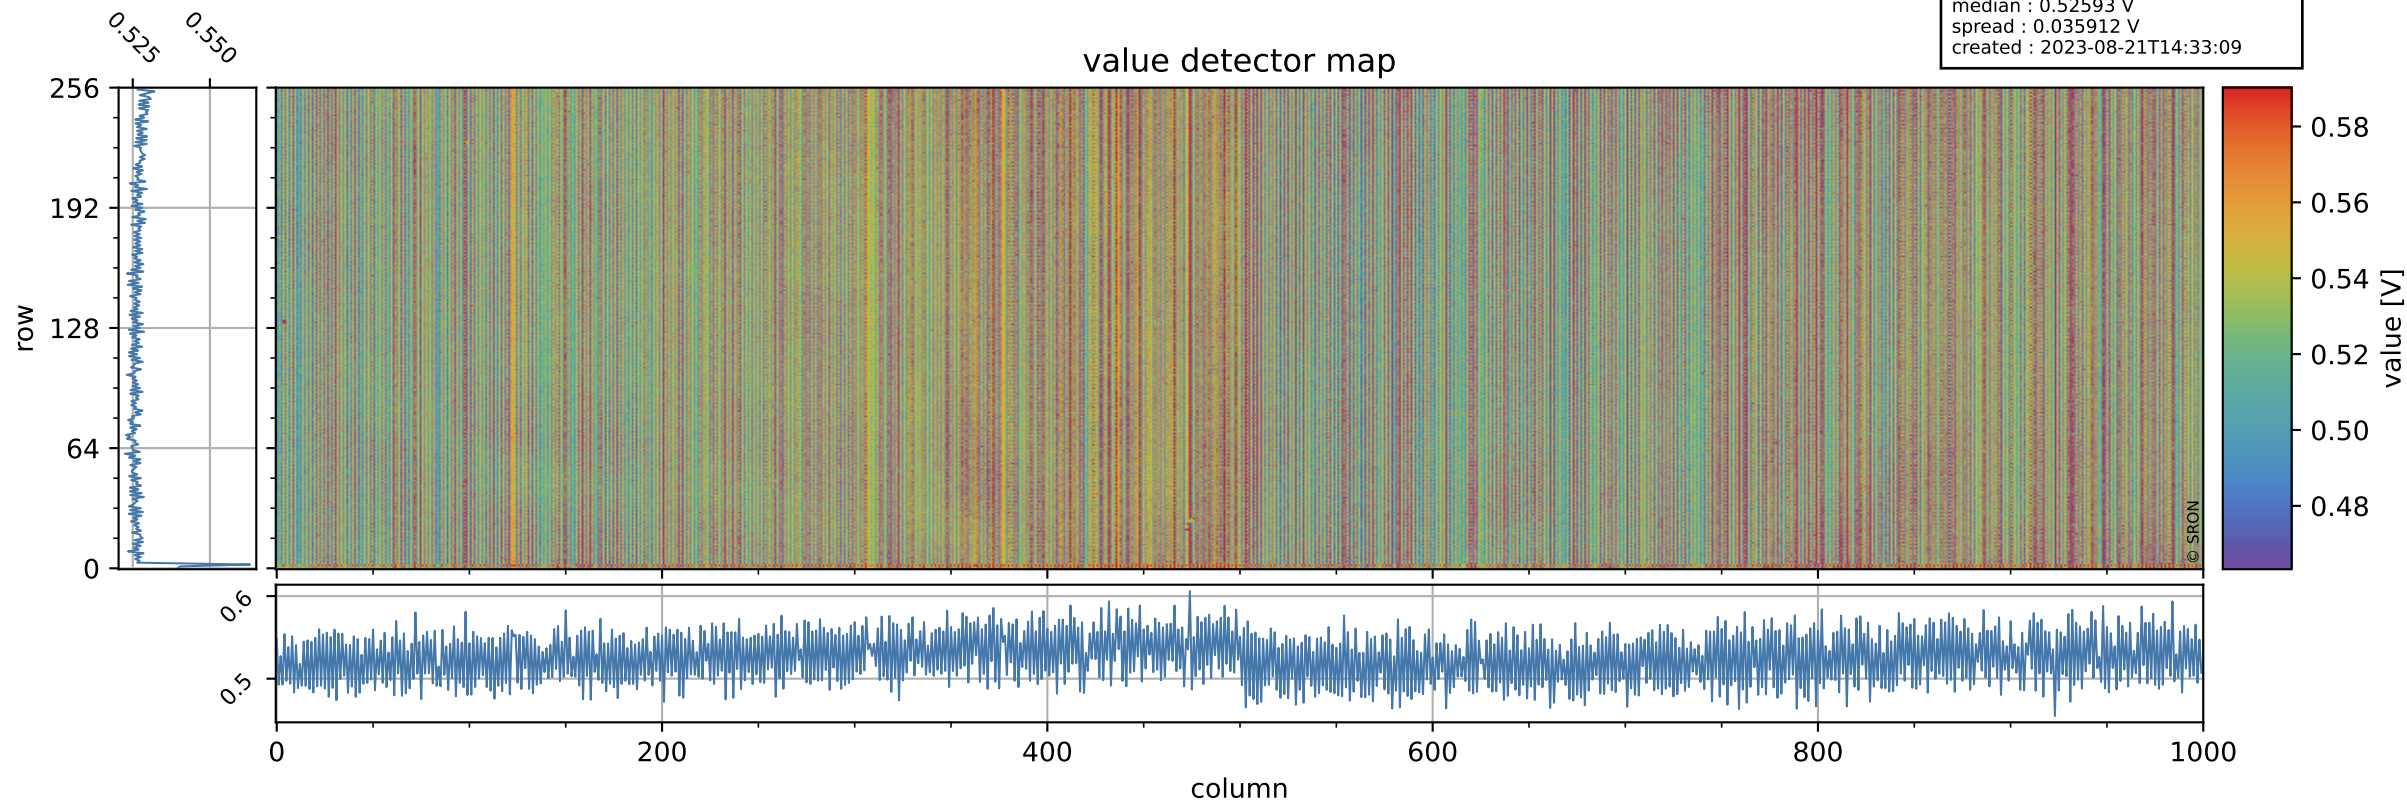

Tropomi SWIR offset (official)

orbits : 20 in [10642, 10687]
coverage : 2019-11-02 / 2019-11-05
median : 0.52593 V
spread : 0.035912 V
created : 2023-08-21T14:33:09

value detector map

Tropomi SWIR offset (official)

orbits : 20 in [10642, 10687]
coverage : 2019-11-02 / 2019-11-05
median : 27.708 μV
spread : 14.144 μV
created : 2023-08-21T14:33:10

Tropomi SWIR offset (official)

orbits : 20 in [10642, 10687]
coverage : 2019-11-02 / 2019-11-05
median : -0.09232 mV
spread : 0.35652 mV
created : 2023-08-21T14:33:10

value compared with SWIR offset CKD

Tropomi SWIR offset (official) ground-tracks of Sentinel-5P

orbits : 20 in [10642, 10687]
coverage : 2019-11-02 / 2019-11-05
created : 2023-08-21T14:33:10

Tropomi SWIR offset (official)

orbits : [2827, 10687]
coverage : 2018-04-30 / 2019-11-05
created : 2023-08-21T14:33:11

trend of detector median & temperatures