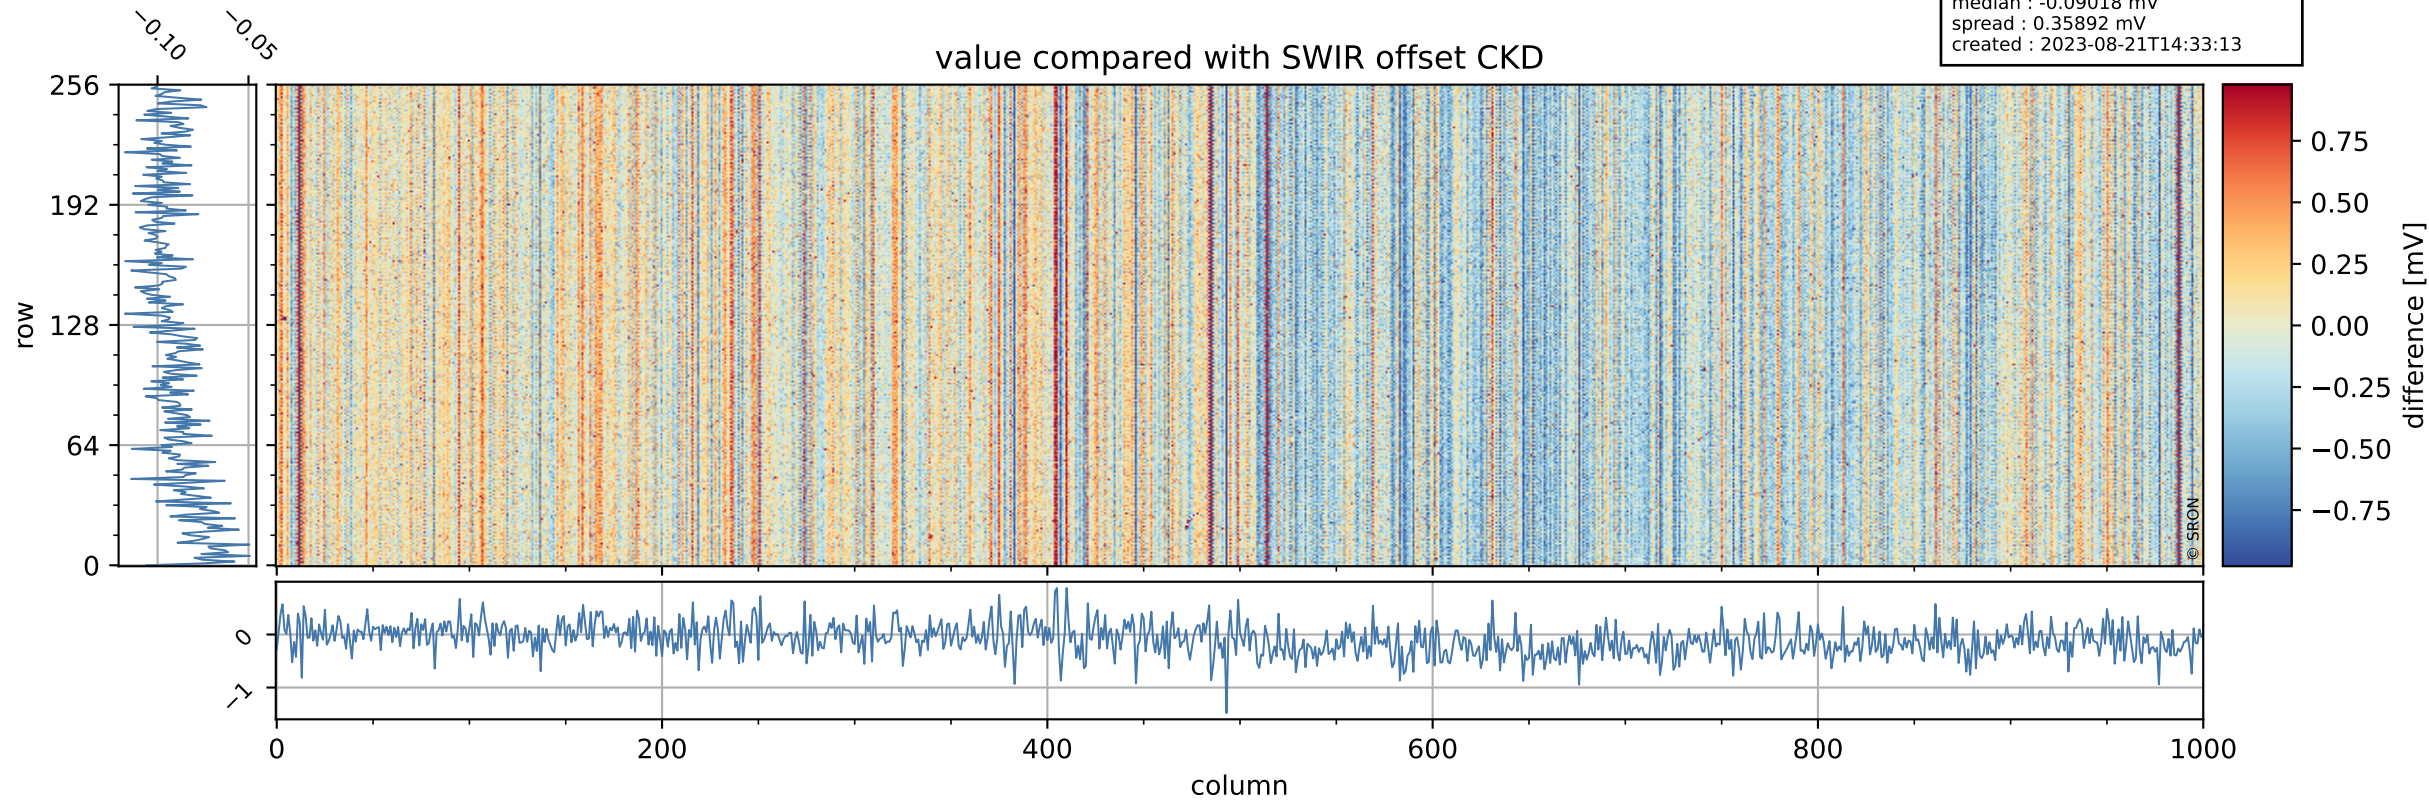

Tropomi SWIR offset (official)

orbits : 19 in [10657, 10702]
coverage : 2019-11-03 / 2019-11-06
median : 0.52593 V
spread : 0.035913 V
created : 2023-08-21T14:33:12

value detector map

Tropomi SWIR offset (official)

orbits : 19 in [10657, 10702]
coverage : 2019-11-03 / 2019-11-06
median : 27.397 μV
spread : 14.017 μV
created : 2023-08-21T14:33:12

Tropomi SWIR offset (official)

orbits : 19 in [10657, 10702]
coverage : 2019-11-03 / 2019-11-06
median : -0.09018 mV
spread : 0.35892 mV
created : 2023-08-21T14:33:13

value compared with SWIR offset CKD

Tropomi SWIR offset (official) ground-tracks of Sentinel-5P

orbits : 19 in [10657, 10702]
coverage : 2019-11-03 / 2019-11-06
created : 2023-08-21T14:33:13

Tropomi SWIR offset (official)

orbits : [2827, 10702]
coverage : 2018-04-30 / 2019-11-06
created : 2023-08-21T14:33:14

trend of detector median & temperatures