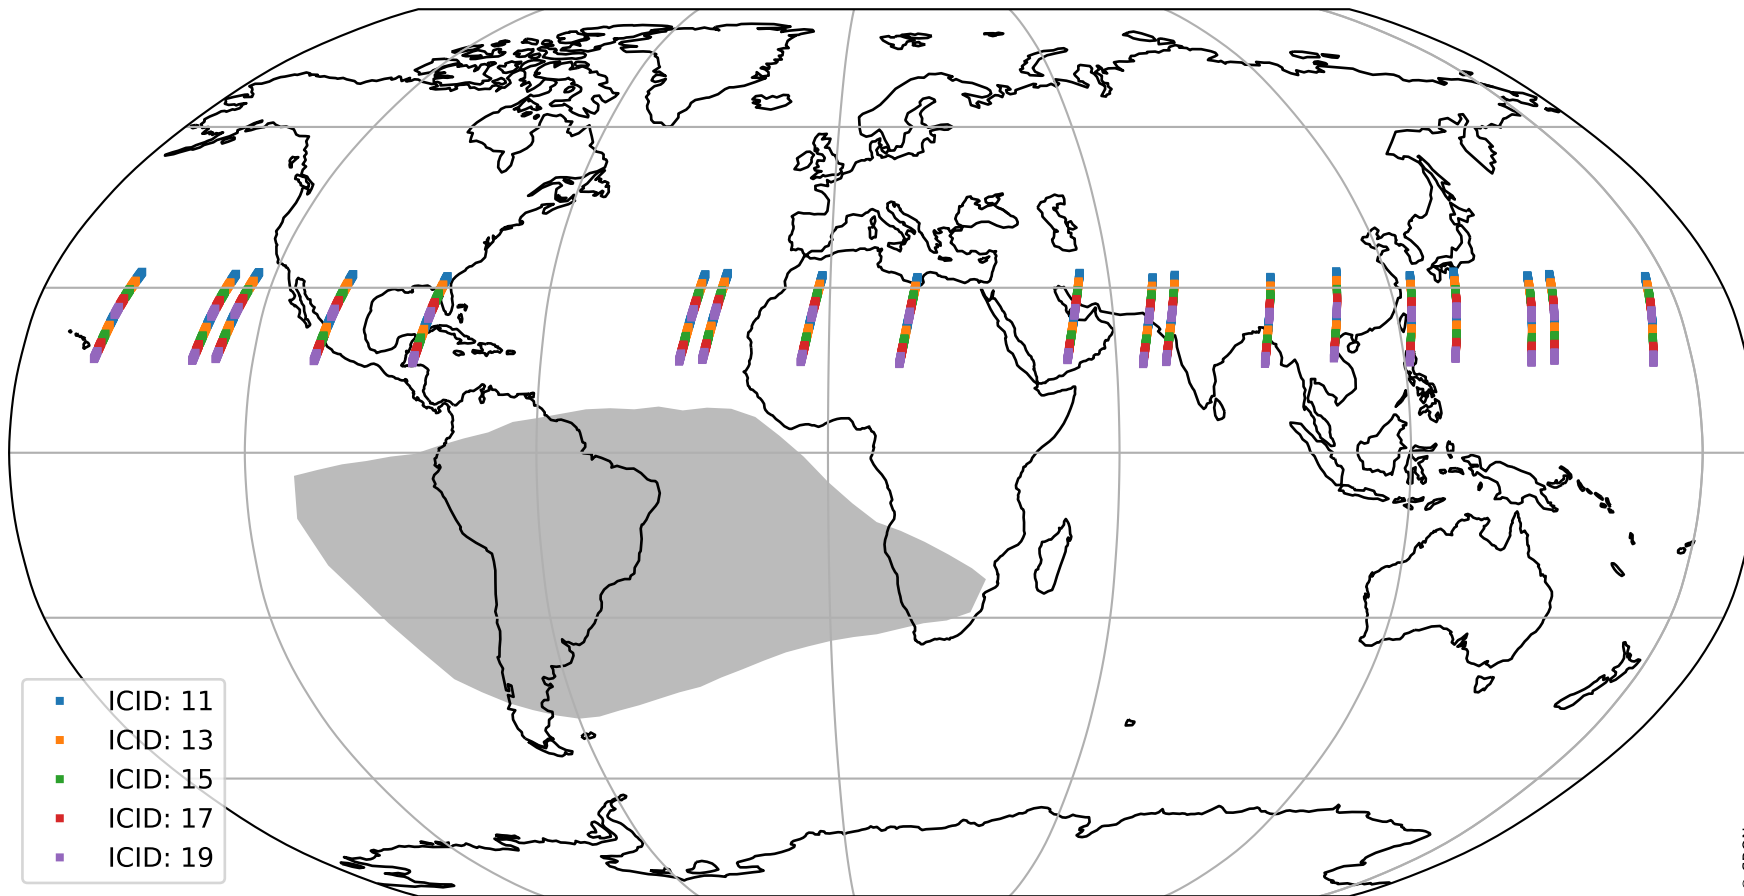

Tropomi SWIR offset (official)

orbits : 19 in [10657, 10702]
coverage : 2019-11-03 / 2019-11-06
median : 0.52593 V
spread : 0.035913 V
created : 2023-08-21T14:33:12

value detector map

Tropomi SWIR offset (official)

orbits : 19 in [10657, 10702]
coverage : 2019-11-03 / 2019-11-06
median : 27.397 μV
spread : 14.017 μV
created : 2023-08-21T14:33:12

Tropomi SWIR offset (official)

orbits : 19 in [10657, 10702]
coverage : 2019-11-03 / 2019-11-06
median : -0.09018 mV
spread : 0.35892 mV
created : 2023-08-21T14:33:13

value compared with SWIR offset CKD

Tropomi SWIR offset (official) ground-tracks of Sentinel-5P

orbits : 19 in [10657, 10702]
coverage : 2019-11-03 / 2019-11-06
created : 2023-08-21T14:33:13

Tropomi SWIR offset (official)

orbits : [2827, 10702]
coverage : 2018-04-30 / 2019-11-06
created : 2023-08-21T14:33:14

trend of detector median & temperatures