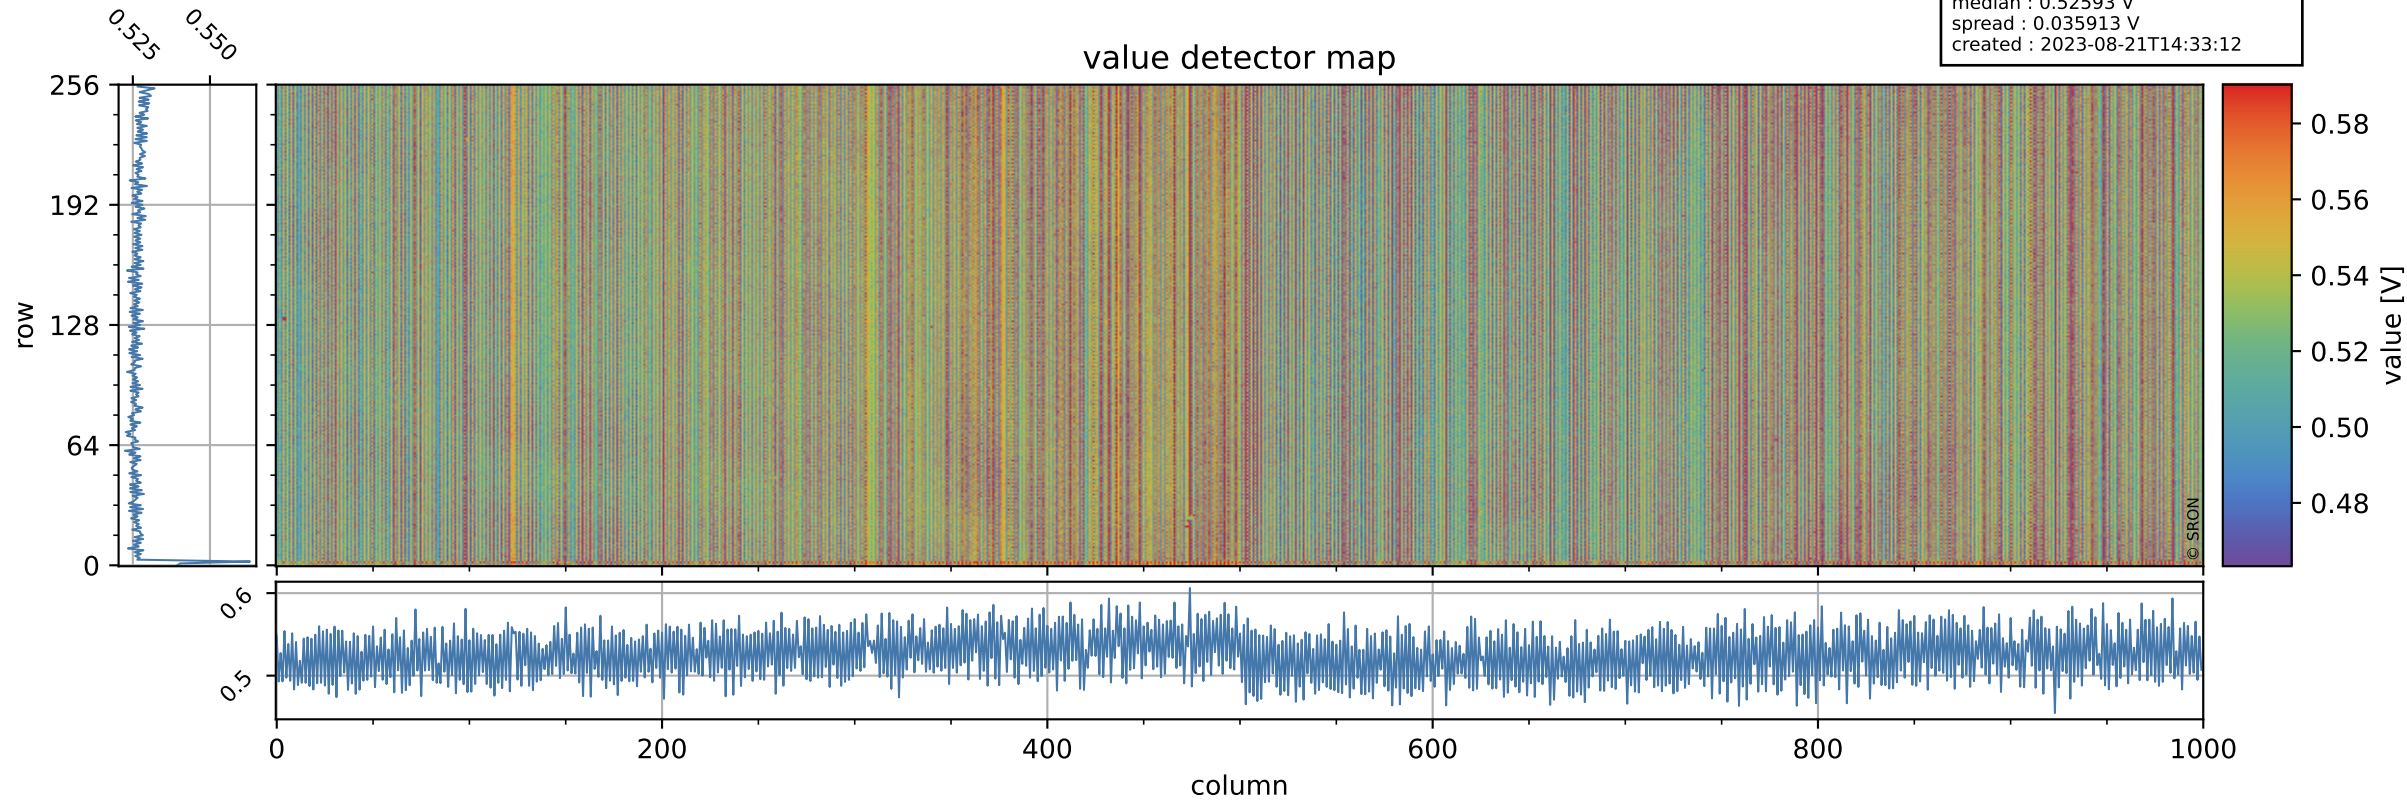

Tropomi SWIR offset (official)

orbits : 19 in [10657, 10702]
coverage : 2019-11-03 / 2019-11-06
median : 0.52593 V
spread : 0.035913 V
created : 2023-08-21T14:33:12

value detector map

Tropomi SWIR offset (official)

orbits : 19 in [10657, 10702]
coverage : 2019-11-03 / 2019-11-06
median : 27.397 μV
spread : 14.017 μV
created : 2023-08-21T14:33:12

Tropomi SWIR offset (official)

orbits : 19 in [10657, 10702]
coverage : 2019-11-03 / 2019-11-06
median : -0.09018 mV
spread : 0.35892 mV
created : 2023-08-21T14:33:13

value compared with SWIR offset CKD

Tropomi SWIR offset (official) ground-tracks of Sentinel-5P

orbits : 19 in [10657, 10702]
coverage : 2019-11-03 / 2019-11-06
created : 2023-08-21T14:33:13

Tropomi SWIR offset (official)

orbits : [2827, 10702]
coverage : 2018-04-30 / 2019-11-06
created : 2023-08-21T14:33:14

trend of detector median & temperatures