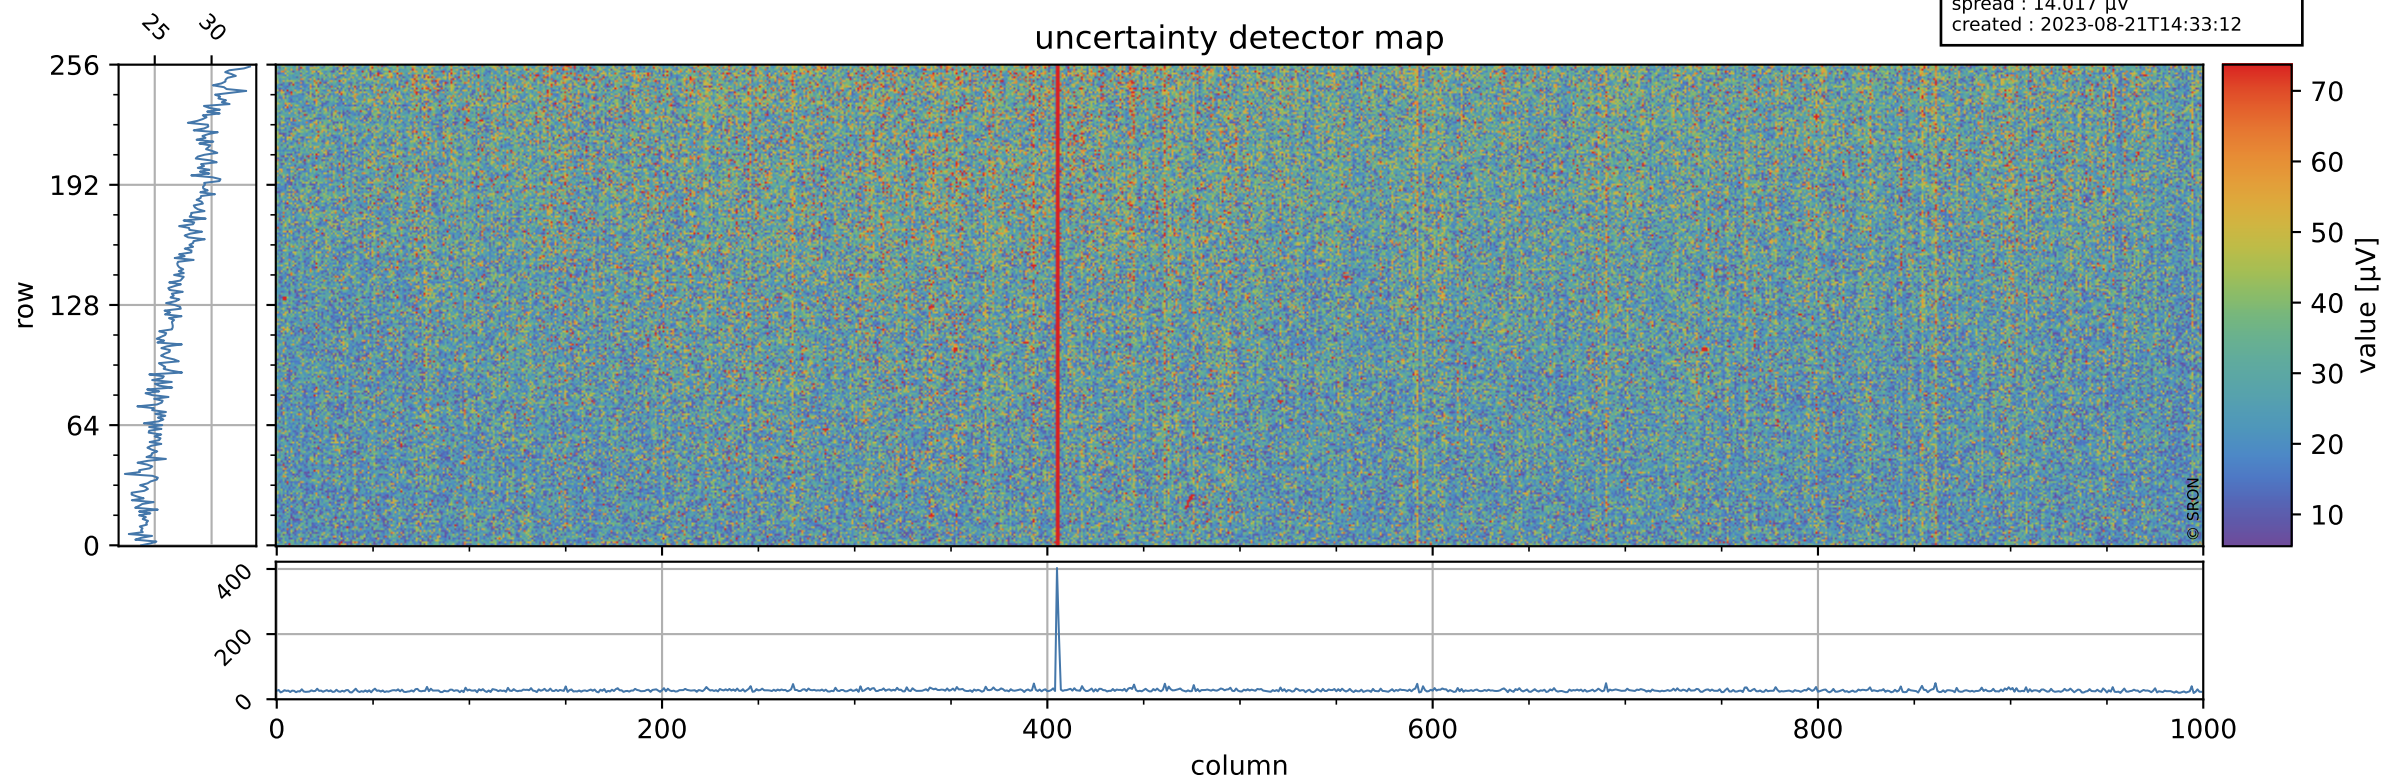

Tropomi SWIR offset (official)

orbits : 19 in [10657, 10702]
coverage : 2019-11-03 / 2019-11-06
median : 0.52593 V
spread : 0.035913 V
created : 2023-08-21T14:33:12

value detector map

Tropomi SWIR offset (official)

orbits : 19 in [10657, 10702]
coverage : 2019-11-03 / 2019-11-06
median : 27.397 μV
spread : 14.017 μV
created : 2023-08-21T14:33:12

Tropomi SWIR offset (official)

orbits : 19 in [10657, 10702]
coverage : 2019-11-03 / 2019-11-06
median : -0.09018 mV
spread : 0.35892 mV
created : 2023-08-21T14:33:13

value compared with SWIR offset CKD

Tropomi SWIR offset (official) ground-tracks of Sentinel-5P

orbits : 19 in [10657, 10702]
coverage : 2019-11-03 / 2019-11-06
created : 2023-08-21T14:33:13

Tropomi SWIR offset (official)

orbits : [2827, 10702]
coverage : 2018-04-30 / 2019-11-06
created : 2023-08-21T14:33:14

trend of detector median & temperatures