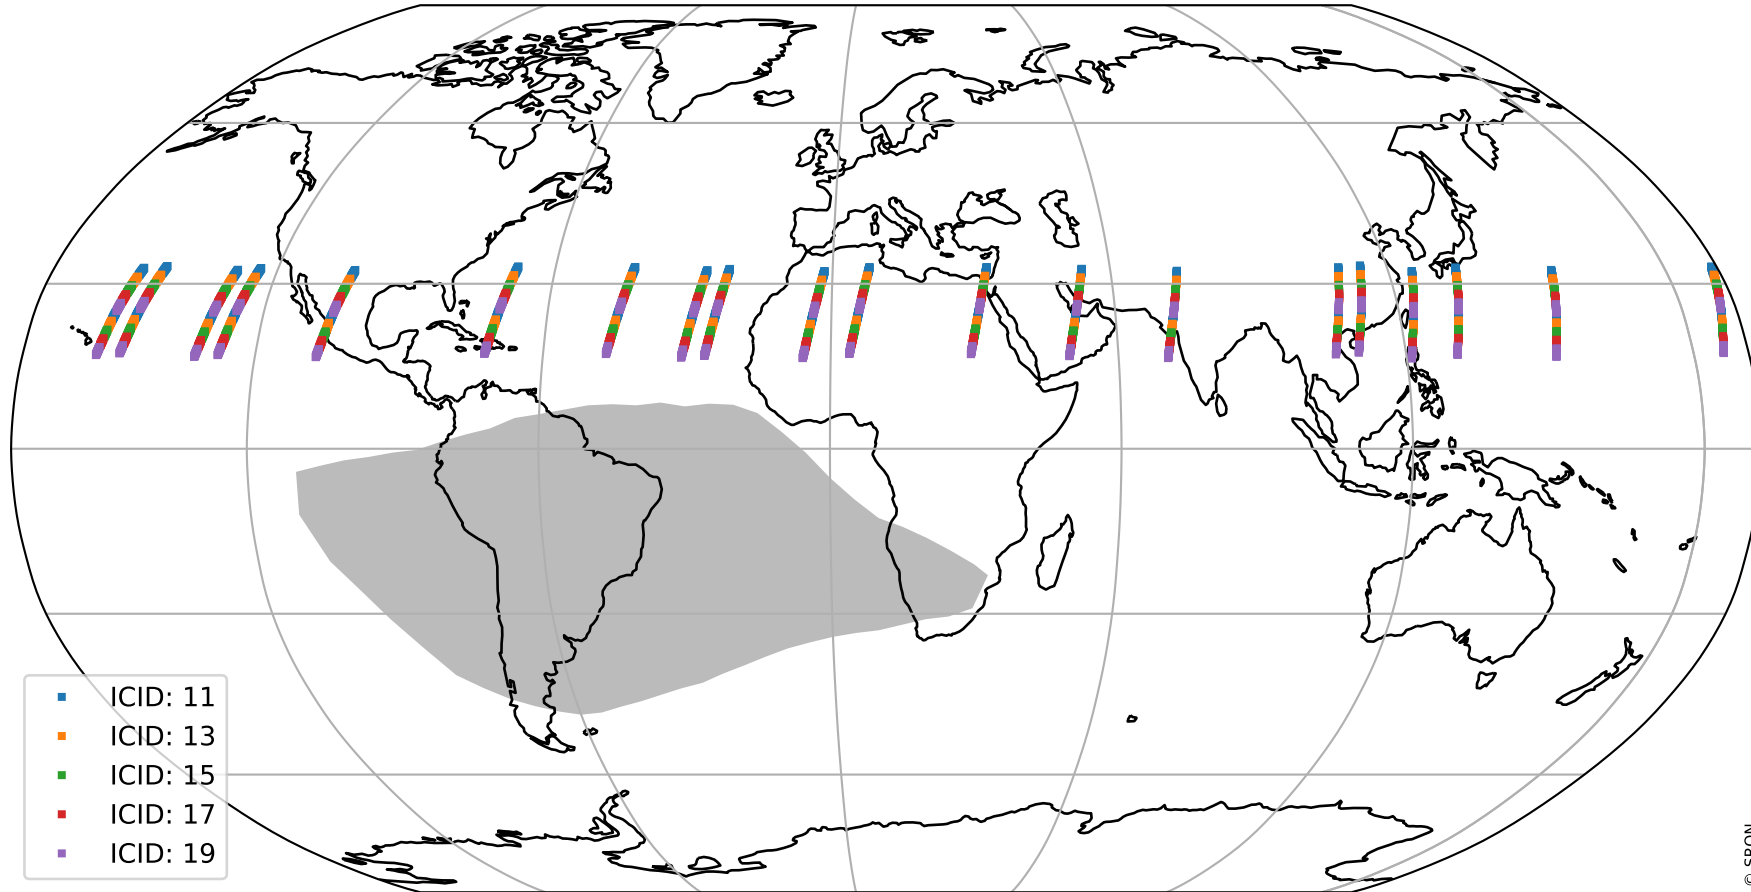

# Tropomi SWIR offset (official)

orbits : 20 in [10672, 10717]  
coverage : 2019-11-04 / 2019-11-07  
median : 26.958  $\mu\text{V}$   
spread : 13.816  $\mu\text{V}$   
created : 2023-08-21T14:33:15

# Tropomi SWIR offset (official)

orbits : 20 in [10672, 10717]  
coverage : 2019-11-04 / 2019-11-07  
median : -0.092056 mV  
spread : 0.36157 mV  
created : 2023-08-21T14:33:16

value compared with SWIR offset CKD

# Tropomi SWIR offset (official) ground-tracks of Sentinel-5P

orbits : 20 in [10672, 10717]  
coverage : 2019-11-04 / 2019-11-07  
created : 2023-08-21T14:33:16

# Tropomi SWIR offset (official)

orbits : [2827, 10717]  
coverage : 2018-04-30 / 2019-11-07  
created : 2023-08-21T14:33:17