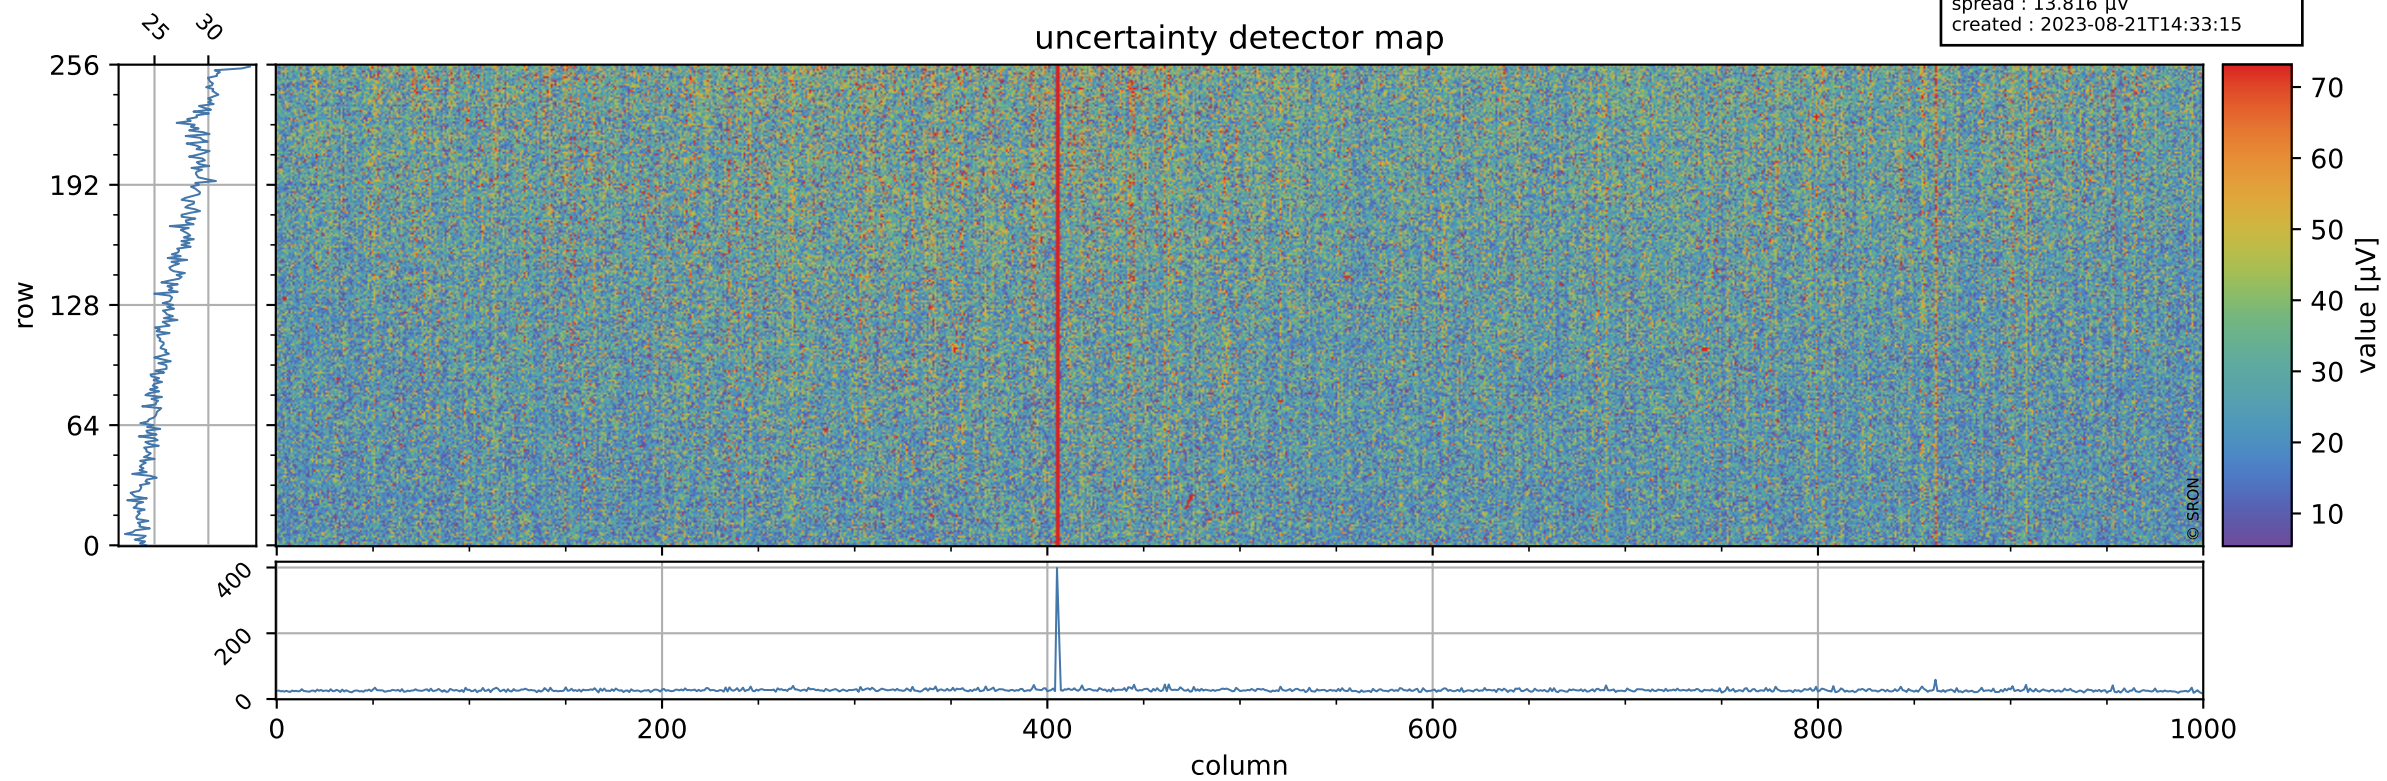

# Tropomi SWIR offset (official)

orbits : 20 in [10672, 10717]  
coverage : 2019-11-04 / 2019-11-07  
median : 0.52593 V  
spread : 0.035916 V  
created : 2023-08-21T14:33:15

## value detector map

# Tropomi SWIR offset (official)

orbits : 20 in [10672, 10717]  
coverage : 2019-11-04 / 2019-11-07  
median : 26.958  $\mu\text{V}$   
spread : 13.816  $\mu\text{V}$   
created : 2023-08-21T14:33:15

# Tropomi SWIR offset (official) ground-tracks of Sentinel-5P

orbits : 20 in [10672, 10717]  
coverage : 2019-11-04 / 2019-11-07  
created : 2023-08-21T14:33:16