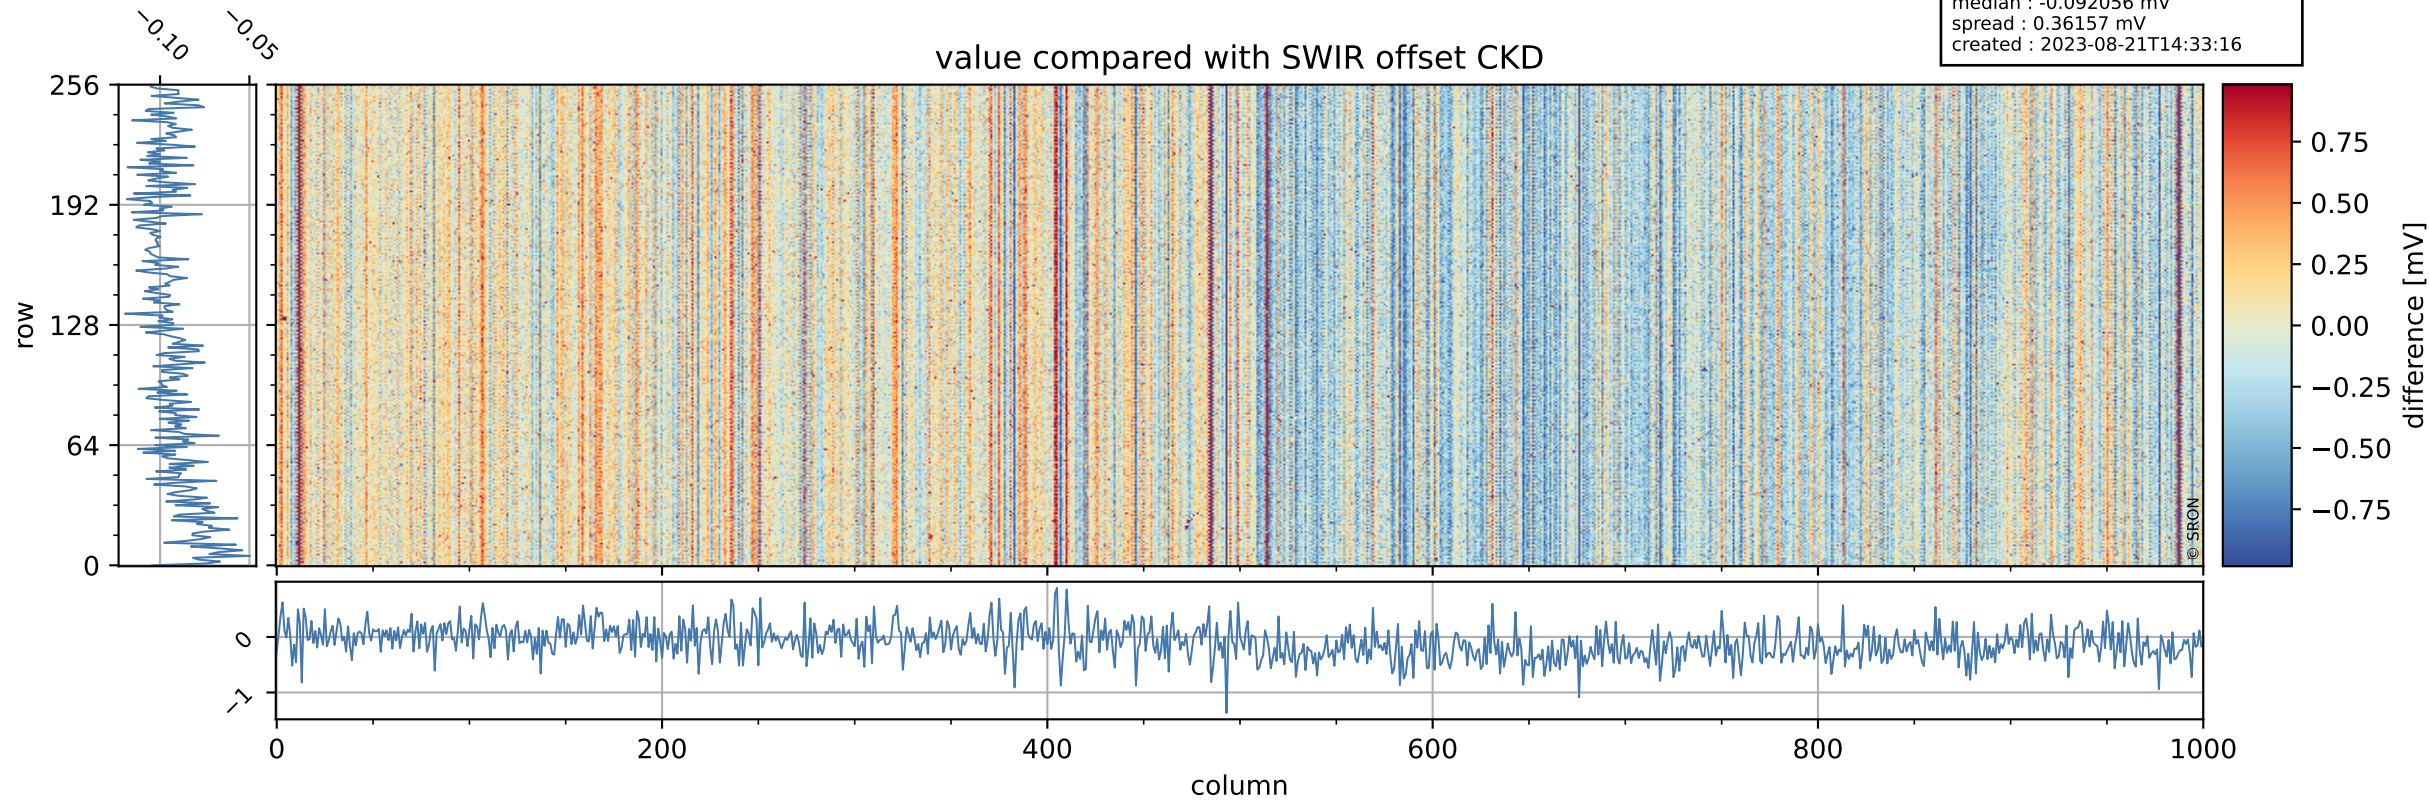

## value detector map

# Tropomi SWIR offset (official)

orbits : 20 in [10672, 10717]  
coverage : 2019-11-04 / 2019-11-07  
median : 26.958  $\mu\text{V}$   
spread : 13.816  $\mu\text{V}$   
created : 2023-08-21T14:33:15

# Tropomi SWIR offset (official)

orbits : 20 in [10672, 10717]  
coverage : 2019-11-04 / 2019-11-07  
median : -0.092056 mV  
spread : 0.36157 mV  
created : 2023-08-21T14:33:16

value compared with SWIR offset CKD

# Tropomi SWIR offset (official) ground-tracks of Sentinel-5P

orbits : 20 in [10672, 10717]  
coverage : 2019-11-04 / 2019-11-07  
created : 2023-08-21T14:33:16