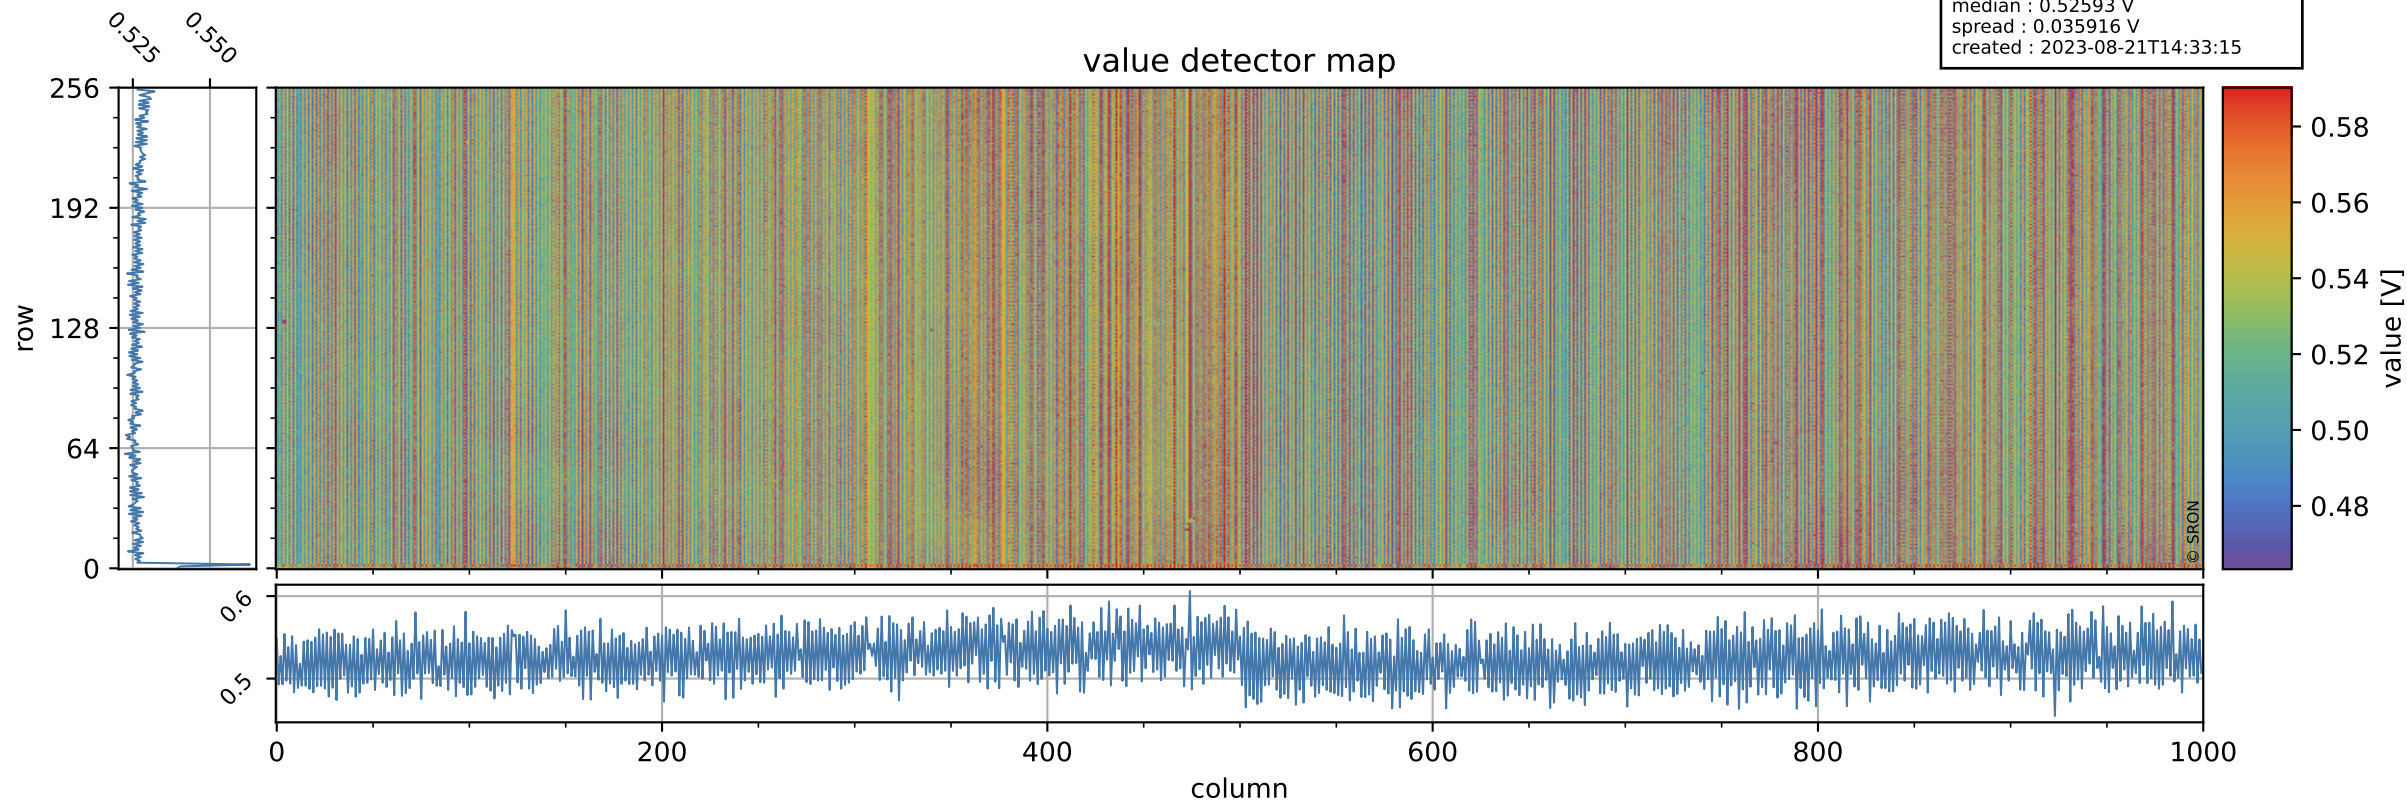

# Tropomi SWIR offset (official)

orbits : 20 in [10672, 10717]  
coverage : 2019-11-04 / 2019-11-07  
median : 0.52593 V  
spread : 0.035916 V  
created : 2023-08-21T14:33:15

## value detector map

# Tropomi SWIR offset (official)

orbits : 20 in [10672, 10717]  
coverage : 2019-11-04 / 2019-11-07  
median : 26.958  $\mu\text{V}$   
spread : 13.816  $\mu\text{V}$   
created : 2023-08-21T14:33:15

# Tropomi SWIR offset (official) ground-tracks of Sentinel-5P

orbits : 20 in [10672, 10717]  
coverage : 2019-11-04 / 2019-11-07  
created : 2023-08-21T14:33:16