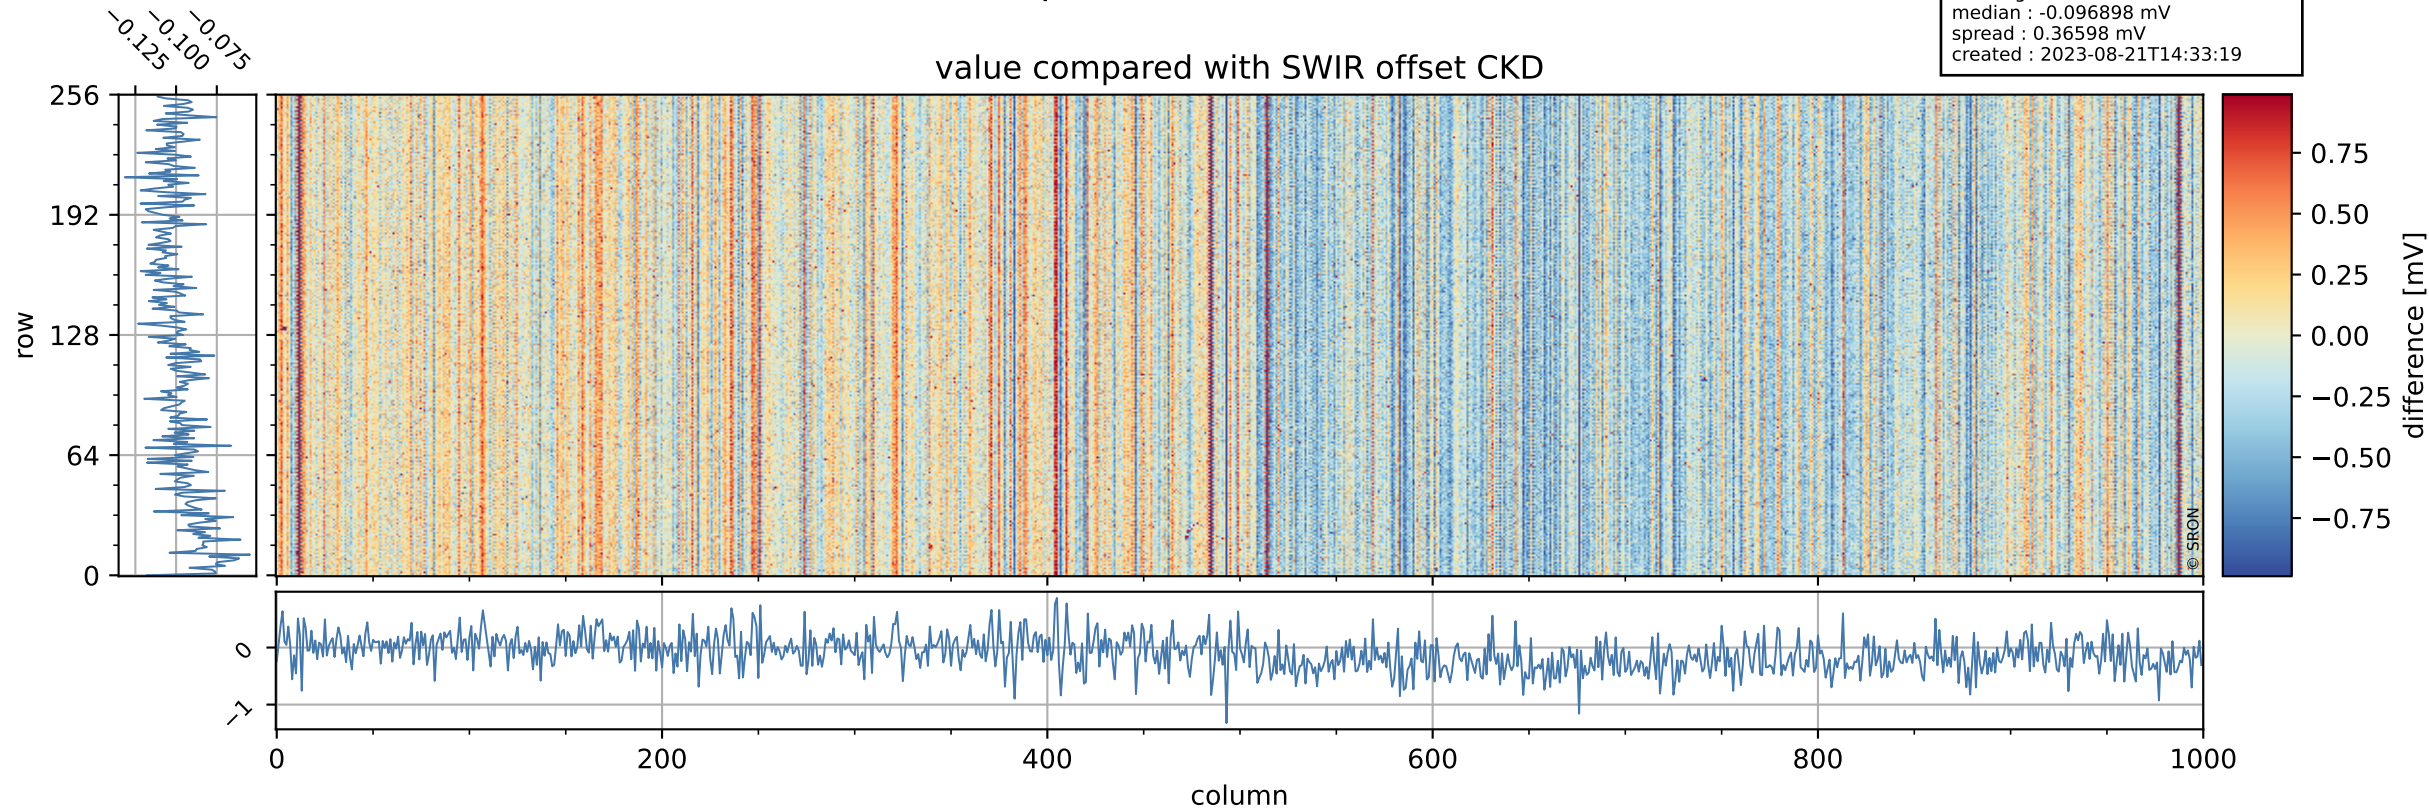

Tropomi SWIR offset (official)

orbits : 19 in [10687, 10732]
coverage : 2019-11-05 / 2019-11-08
median : 0.52592 V
spread : 0.03592 V
created : 2023-08-21T14:33:18

value detector map

Tropomi SWIR offset (official)

orbits : 19 in [10687, 10732]
coverage : 2019-11-05 / 2019-11-08
median : 27.183 μV
spread : 13.888 μV
created : 2023-08-21T14:33:19

Tropomi SWIR offset (official)

value compared with SWIR offset CKD

orbits : 19 in [10687, 10732]
coverage : 2019-11-05 / 2019-11-08
median : -0.096898 mV
spread : 0.36598 mV
created : 2023-08-21T14:33:19

Tropomi SWIR offset (official) ground-tracks of Sentinel-5P

orbits : 19 in [10687, 10732]
coverage : 2019-11-05 / 2019-11-08
created : 2023-08-21T14:33:20

Tropomi SWIR offset (official)

orbits : [2827, 10732]
coverage : 2018-04-30 / 2019-11-08
created : 2023-08-21T14:33:20

trend of detector median & temperatures