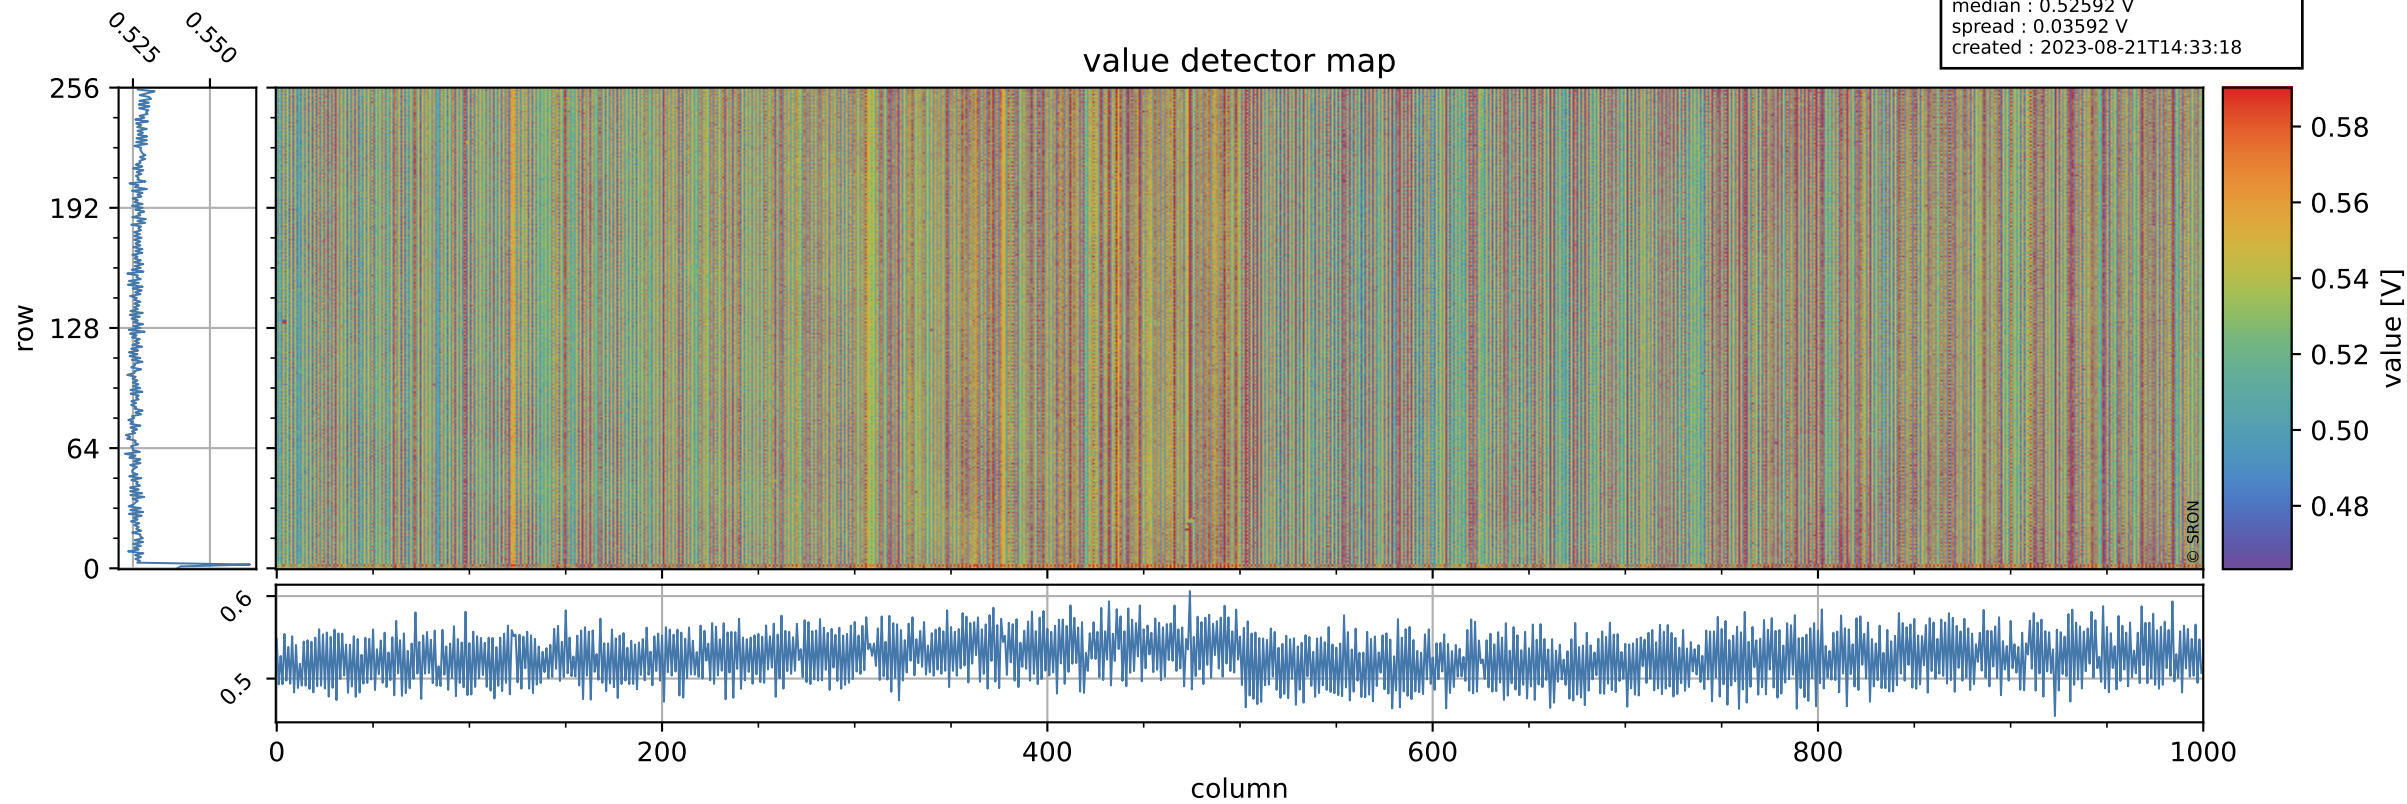

Tropomi SWIR offset (official)

orbits : 19 in [10687, 10732]
coverage : 2019-11-05 / 2019-11-08
median : 0.52592 V
spread : 0.03592 V
created : 2023-08-21T14:33:18

value detector map

Tropomi SWIR offset (official)

orbits : 19 in [10687, 10732]
coverage : 2019-11-05 / 2019-11-08
median : 27.183 μV
spread : 13.888 μV
created : 2023-08-21T14:33:19

Tropomi SWIR offset (official)

value compared with SWIR offset CKD

orbits : 19 in [10687, 10732]
coverage : 2019-11-05 / 2019-11-08
median : -0.096898 mV
spread : 0.36598 mV
created : 2023-08-21T14:33:19

Tropomi SWIR offset (official) ground-tracks of Sentinel-5P

orbits : 19 in [10687, 10732]
coverage : 2019-11-05 / 2019-11-08
created : 2023-08-21T14:33:20

Tropomi SWIR offset (official)

orbits : [2827, 10732]
coverage : 2018-04-30 / 2019-11-08
created : 2023-08-21T14:33:20

trend of detector median & temperatures