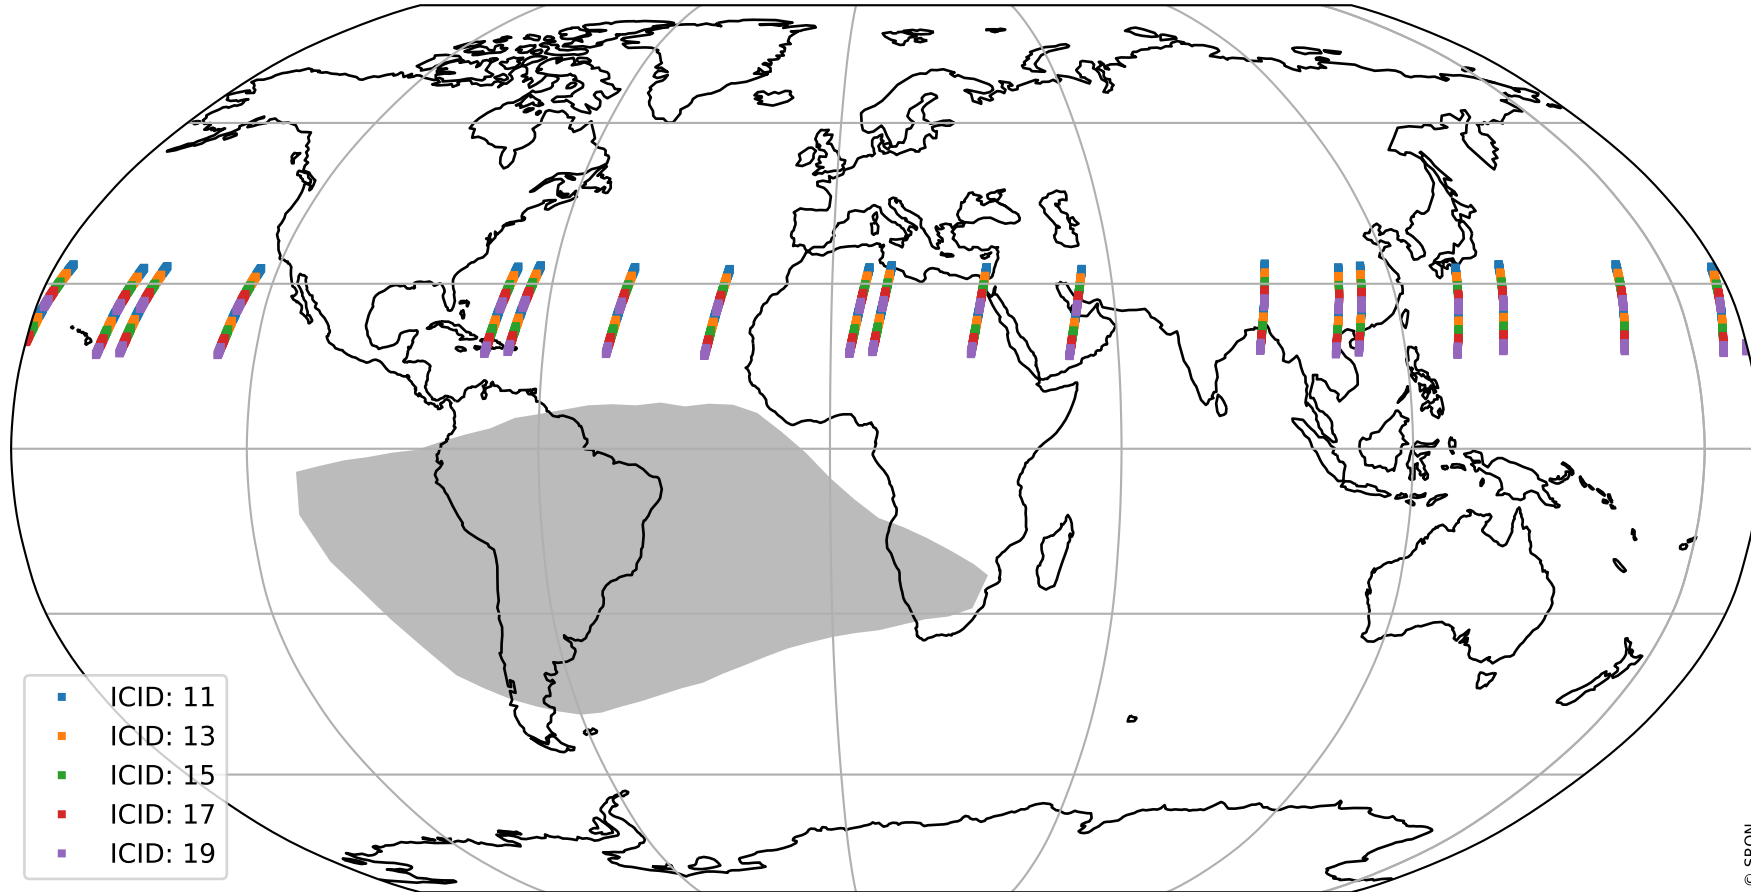

Tropomi SWIR offset (official)

orbits : 19 in [10687, 10732]
coverage : 2019-11-05 / 2019-11-08
median : 0.52592 V
spread : 0.03592 V
created : 2023-08-21T14:33:18

value detector map

Tropomi SWIR offset (official)

orbits : 19 in [10687, 10732]
coverage : 2019-11-05 / 2019-11-08
median : 27.183 μV
spread : 13.888 μV
created : 2023-08-21T14:33:19

Tropomi SWIR offset (official)

value compared with SWIR offset CKD

orbits : 19 in [10687, 10732]
coverage : 2019-11-05 / 2019-11-08
median : -0.096898 mV
spread : 0.36598 mV
created : 2023-08-21T14:33:19

Tropomi SWIR offset (official) ground-tracks of Sentinel-5P

orbits : 19 in [10687, 10732]
coverage : 2019-11-05 / 2019-11-08
created : 2023-08-21T14:33:20

Tropomi SWIR offset (official)

orbits : [2827, 10732]
coverage : 2018-04-30 / 2019-11-08
created : 2023-08-21T14:33:20

trend of detector median & temperatures