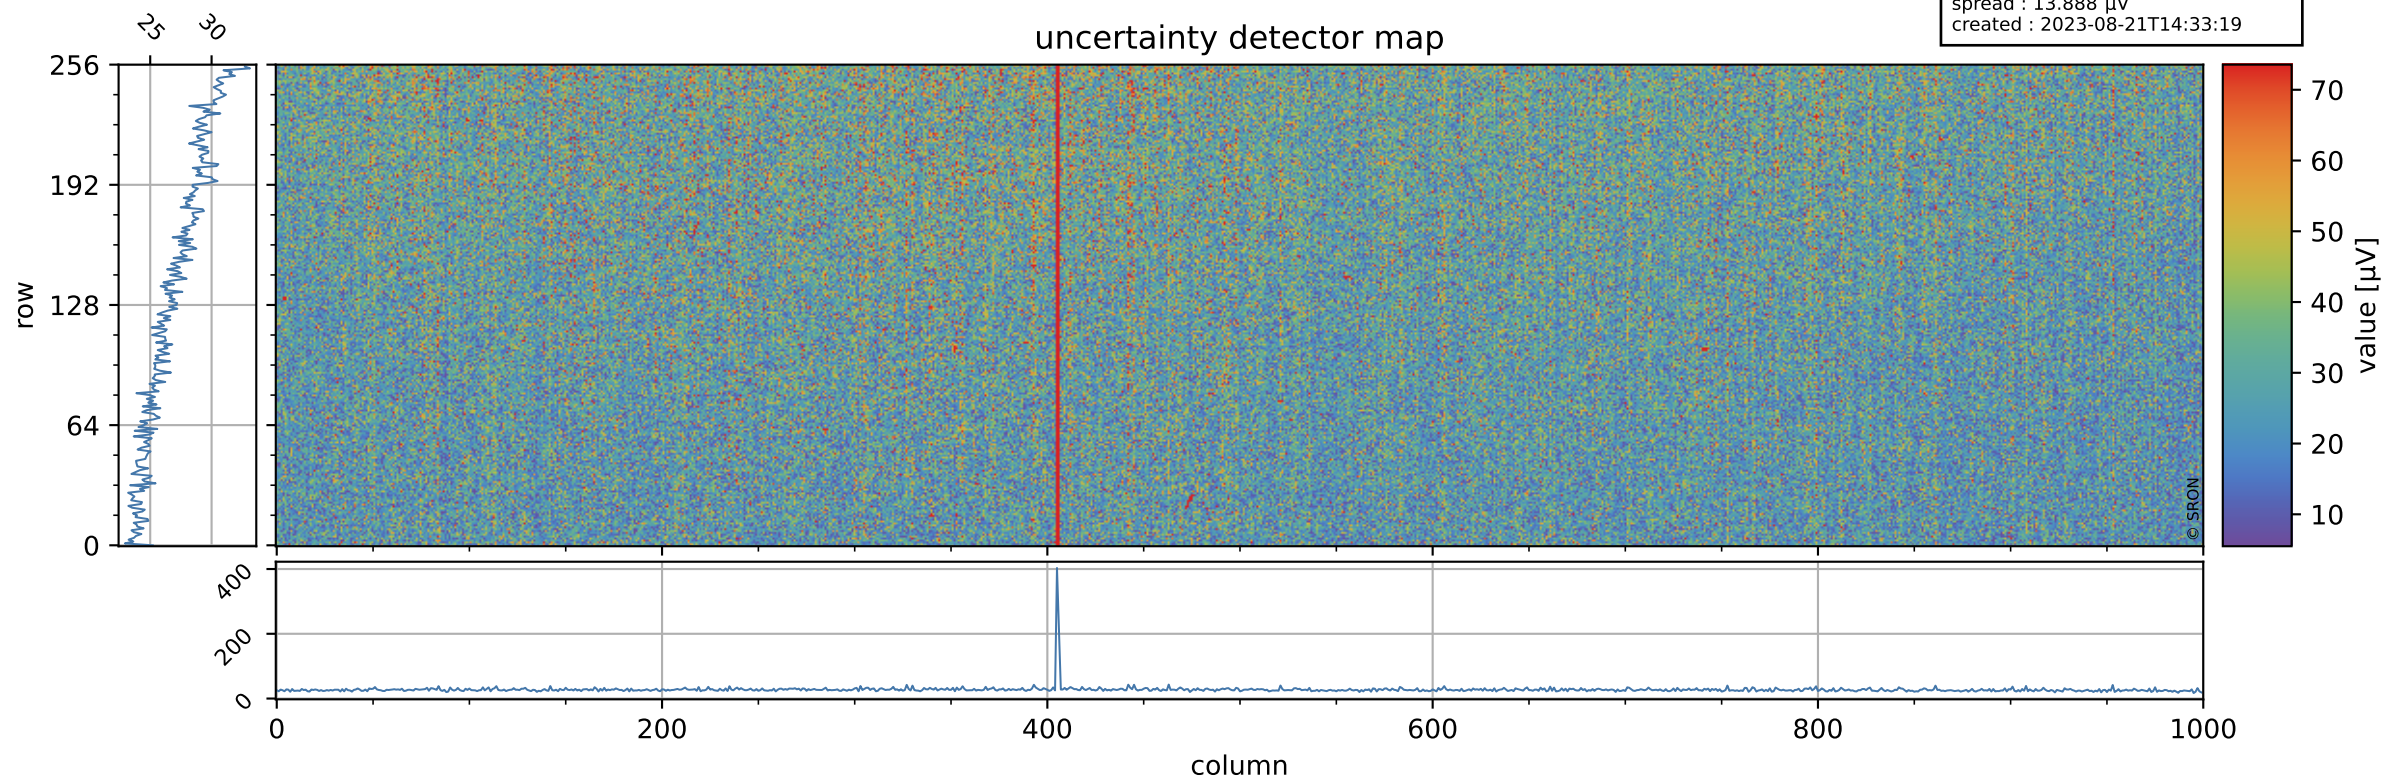

Tropomi SWIR offset (official)

orbits : 19 in [10687, 10732]
coverage : 2019-11-05 / 2019-11-08
median : 0.52592 V
spread : 0.03592 V
created : 2023-08-21T14:33:18

value detector map

Tropomi SWIR offset (official)

orbits : 19 in [10687, 10732]
coverage : 2019-11-05 / 2019-11-08
median : 27.183 μV
spread : 13.888 μV
created : 2023-08-21T14:33:19

Tropomi SWIR offset (official)

value compared with SWIR offset CKD

orbits : 19 in [10687, 10732]
coverage : 2019-11-05 / 2019-11-08
median : -0.096898 mV
spread : 0.36598 mV
created : 2023-08-21T14:33:19

Tropomi SWIR offset (official) ground-tracks of Sentinel-5P

orbits : 19 in [10687, 10732]
coverage : 2019-11-05 / 2019-11-08
created : 2023-08-21T14:33:20

Tropomi SWIR offset (official)

orbits : [2827, 10732]
coverage : 2018-04-30 / 2019-11-08
created : 2023-08-21T14:33:20

trend of detector median & temperatures