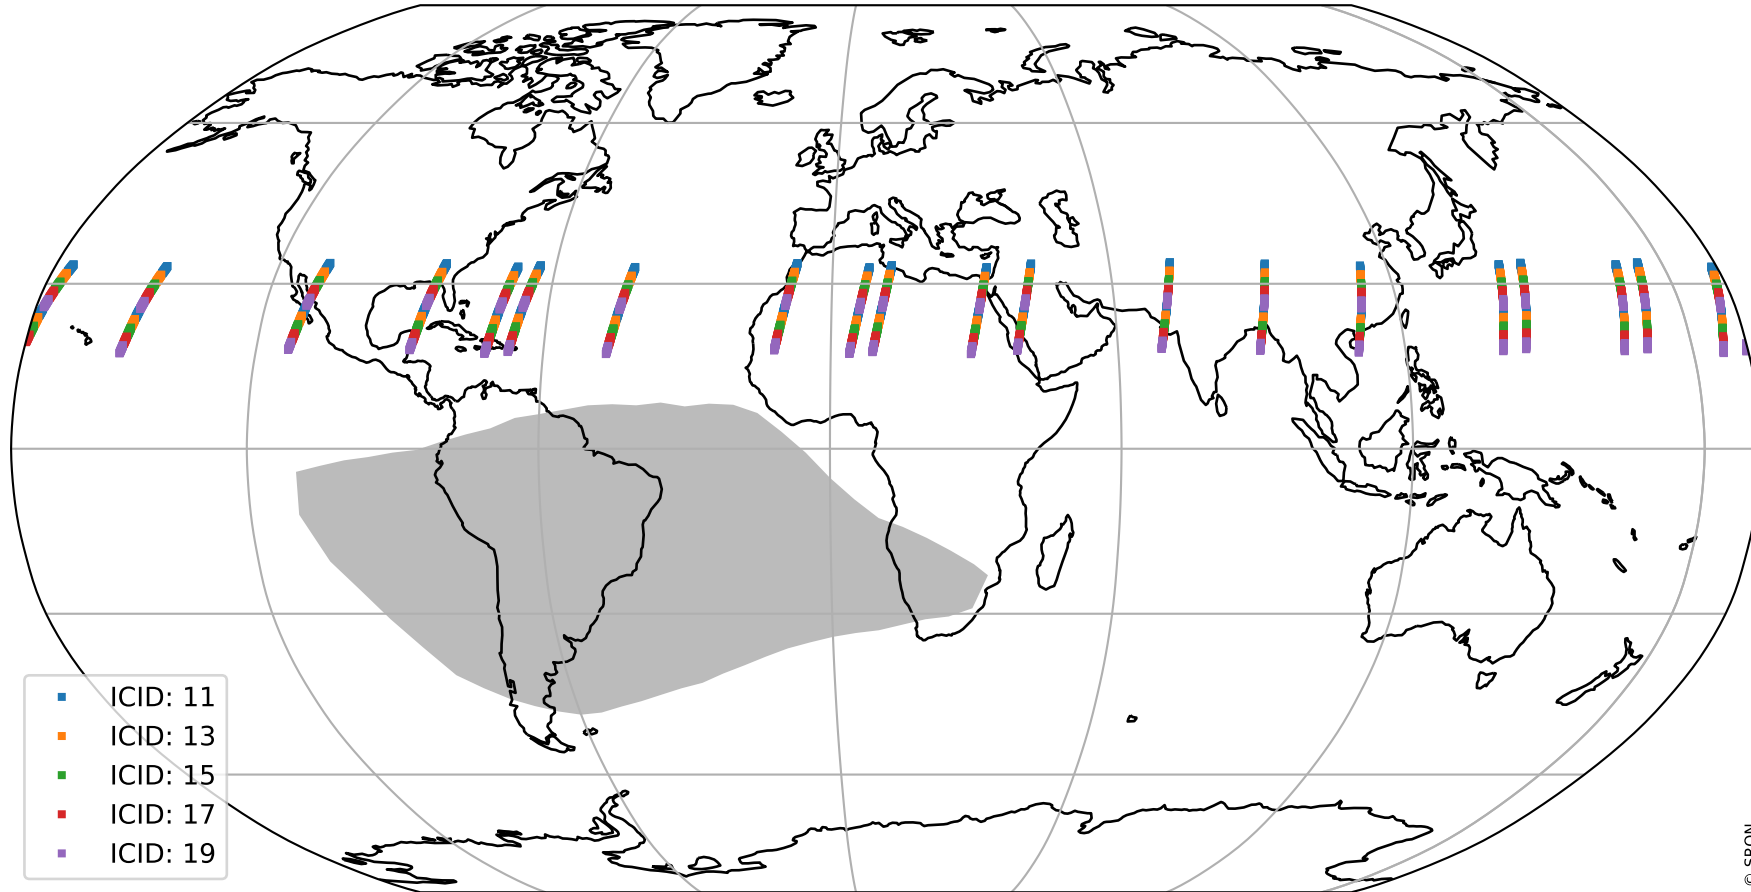

Tropomi SWIR offset (official)

orbits : 20 in [10702, 10747]
coverage : 2019-11-06 / 2019-11-09
median : 0.52593 V
spread : 0.035923 V
created : 2023-08-21T14:33:21

value detector map

Tropomi SWIR offset (official)

orbits : 20 in [10702, 10747]
coverage : 2019-11-06 / 2019-11-09
median : 27.863 μV
spread : 14.298 μV
created : 2023-08-21T14:33:22

Tropomi SWIR offset (official)

orbits : 20 in [10702, 10747]
coverage : 2019-11-06 / 2019-11-09
median : -0.090803 mV
spread : 0.37145 mV
created : 2023-08-21T14:33:22

value compared with SWIR offset CKD

Tropomi SWIR offset (official) ground-tracks of Sentinel-5P

orbits : 20 in [10702, 10747]
coverage : 2019-11-06 / 2019-11-09
created : 2023-08-21T14:33:22

Tropomi SWIR offset (official)

orbits : [2827, 10747]
coverage : 2018-04-30 / 2019-11-09
created : 2023-08-21T14:33:23

trend of detector median & temperatures