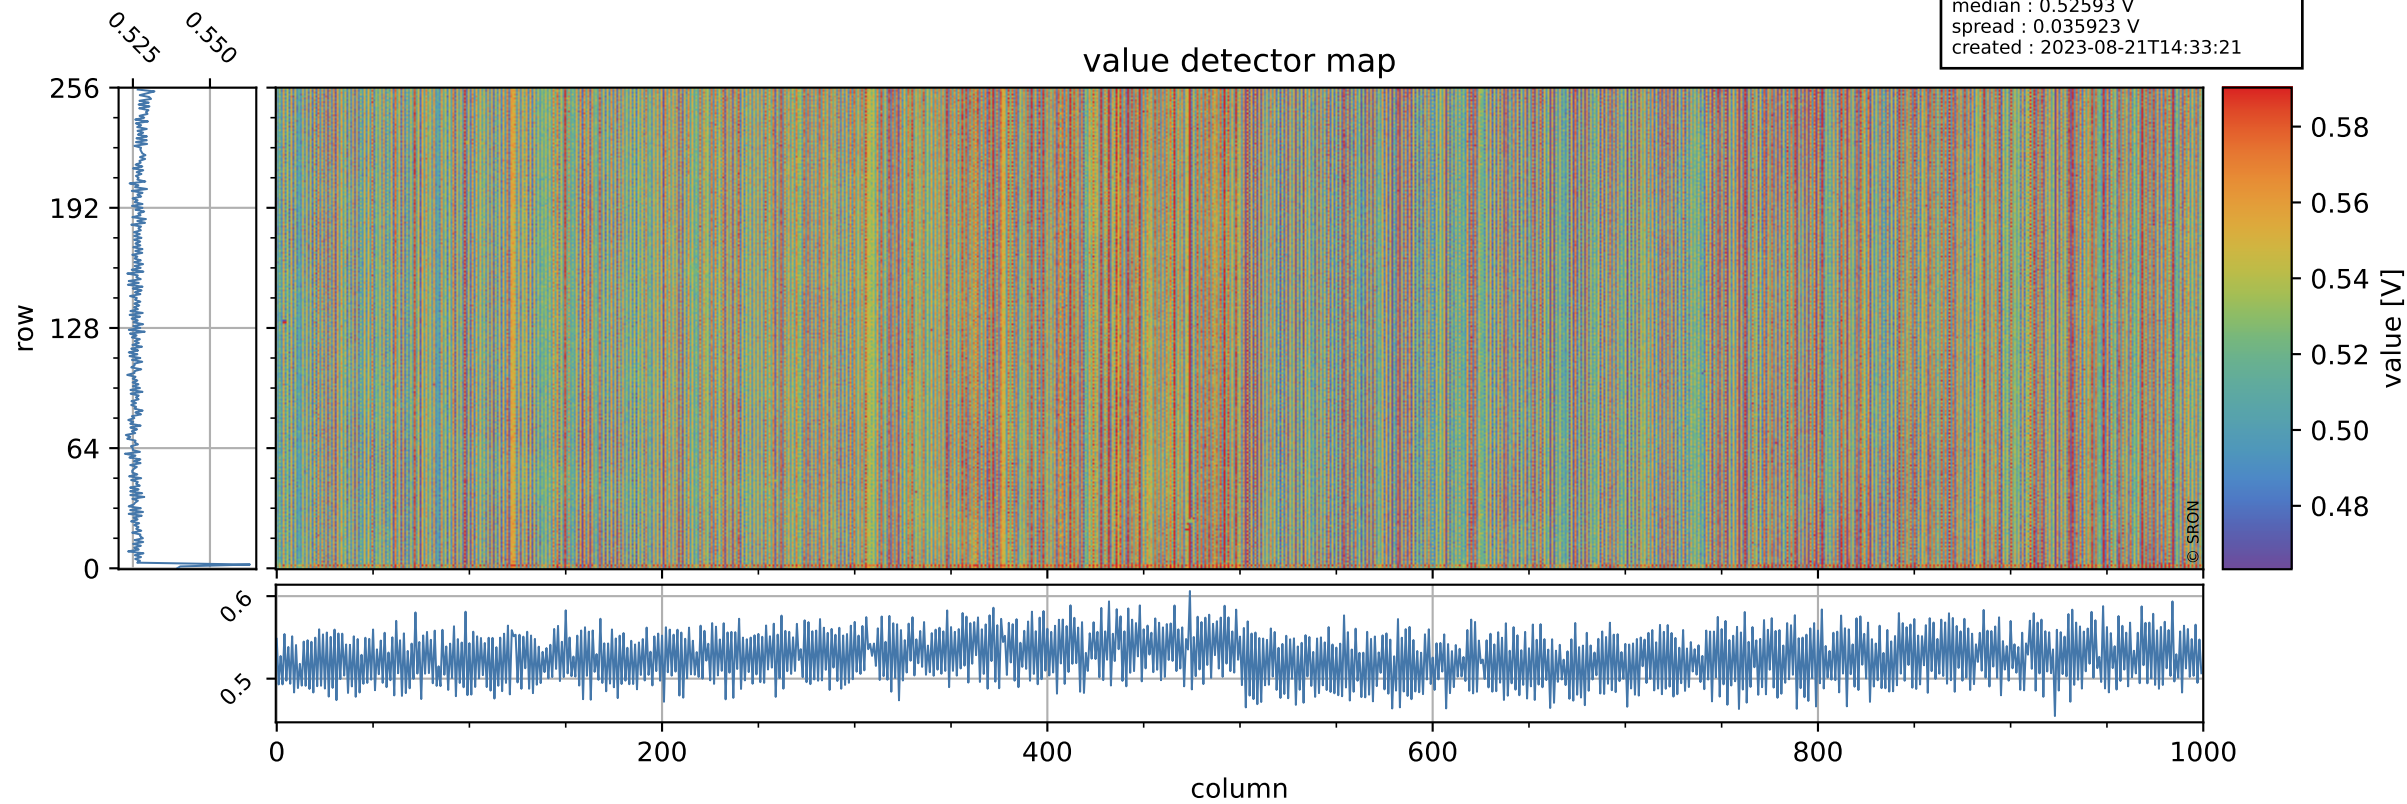

Tropomi SWIR offset (official)

orbits : 20 in [10702, 10747]
coverage : 2019-11-06 / 2019-11-09
median : 0.52593 V
spread : 0.035923 V
created : 2023-08-21T14:33:21

value detector map

Tropomi SWIR offset (official)

orbits : 20 in [10702, 10747]
coverage : 2019-11-06 / 2019-11-09
median : 27.863 μV
spread : 14.298 μV
created : 2023-08-21T14:33:22

Tropomi SWIR offset (official)

orbits : 20 in [10702, 10747]
coverage : 2019-11-06 / 2019-11-09
median : -0.090803 mV
spread : 0.37145 mV
created : 2023-08-21T14:33:22

value compared with SWIR offset CKD

Tropomi SWIR offset (official) ground-tracks of Sentinel-5P

orbits : 20 in [10702, 10747]
coverage : 2019-11-06 / 2019-11-09
created : 2023-08-21T14:33:22

Tropomi SWIR offset (official)

orbits : [2827, 10747]
coverage : 2018-04-30 / 2019-11-09
created : 2023-08-21T14:33:23

trend of detector median & temperatures