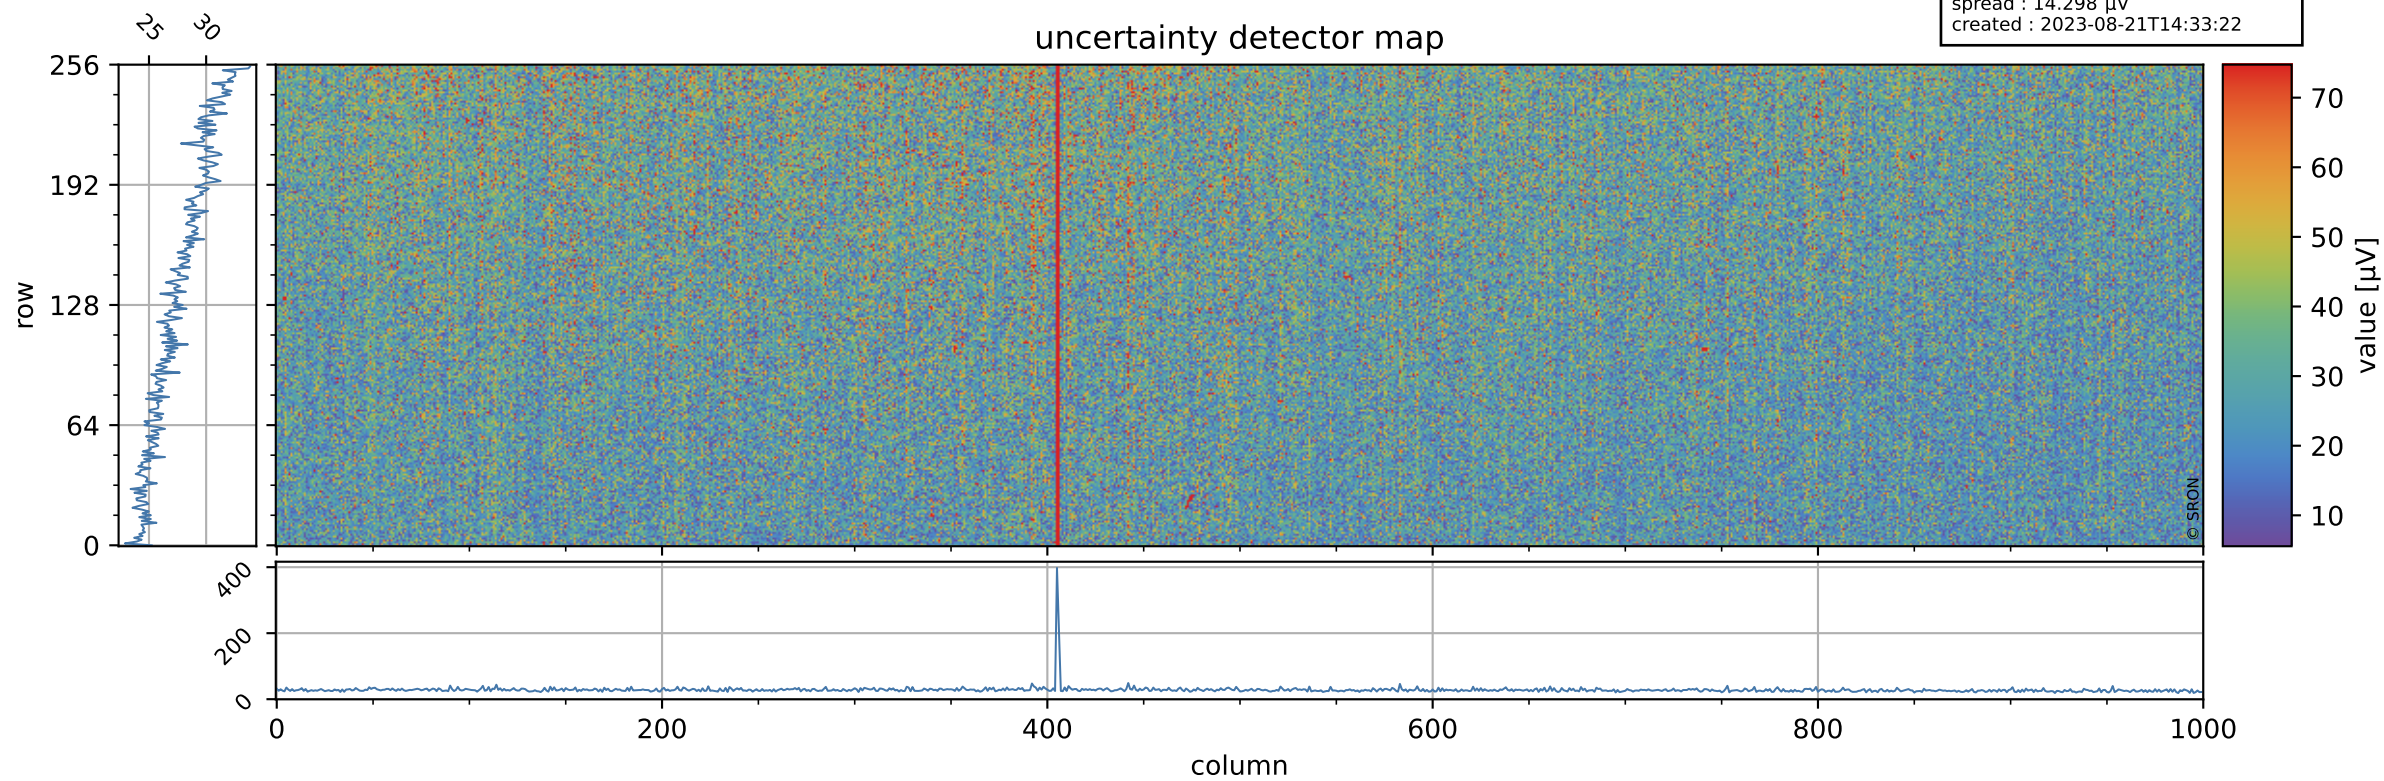

Tropomi SWIR offset (official)

orbits : 20 in [10702, 10747]
coverage : 2019-11-06 / 2019-11-09
median : 0.52593 V
spread : 0.035923 V
created : 2023-08-21T14:33:21

value detector map

Tropomi SWIR offset (official)

orbits : 20 in [10702, 10747]
coverage : 2019-11-06 / 2019-11-09
median : 27.863 μV
spread : 14.298 μV
created : 2023-08-21T14:33:22

Tropomi SWIR offset (official)

orbits : 20 in [10702, 10747]
coverage : 2019-11-06 / 2019-11-09
median : -0.090803 mV
spread : 0.37145 mV
created : 2023-08-21T14:33:22

value compared with SWIR offset CKD

Tropomi SWIR offset (official) ground-tracks of Sentinel-5P

orbits : 20 in [10702, 10747]
coverage : 2019-11-06 / 2019-11-09
created : 2023-08-21T14:33:22

Tropomi SWIR offset (official)

orbits : [2827, 10747]
coverage : 2018-04-30 / 2019-11-09
created : 2023-08-21T14:33:23

trend of detector median & temperatures