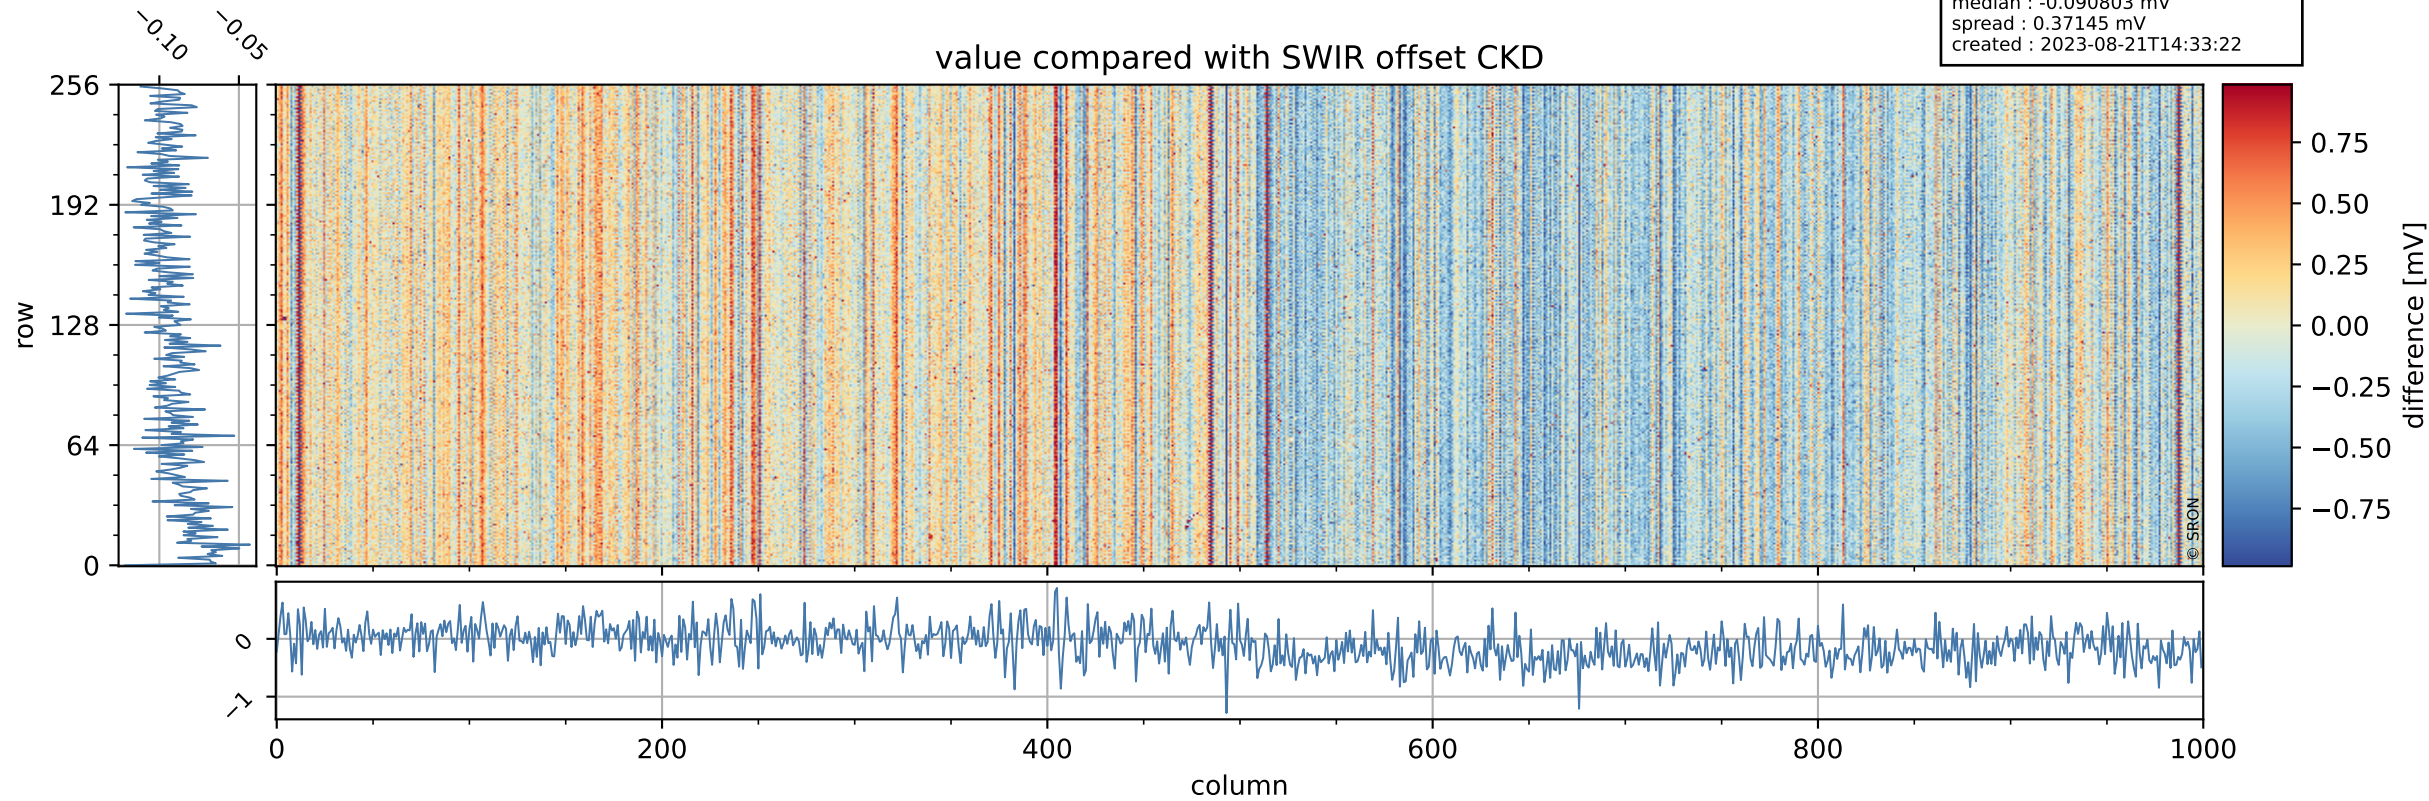

Tropomi SWIR offset (official)

orbits : 20 in [10702, 10747]
coverage : 2019-11-06 / 2019-11-09
median : 0.52593 V
spread : 0.035923 V
created : 2023-08-21T14:33:21

value detector map

Tropomi SWIR offset (official)

orbits : 20 in [10702, 10747]
coverage : 2019-11-06 / 2019-11-09
median : 27.863 μV
spread : 14.298 μV
created : 2023-08-21T14:33:22

Tropomi SWIR offset (official)

orbits : 20 in [10702, 10747]
coverage : 2019-11-06 / 2019-11-09
median : -0.090803 mV
spread : 0.37145 mV
created : 2023-08-21T14:33:22

value compared with SWIR offset CKD

Tropomi SWIR offset (official) ground-tracks of Sentinel-5P

orbits : 20 in [10702, 10747]
coverage : 2019-11-06 / 2019-11-09
created : 2023-08-21T14:33:22

Tropomi SWIR offset (official)

orbits : [2827, 10747]
coverage : 2018-04-30 / 2019-11-09
created : 2023-08-21T14:33:23

trend of detector median & temperatures