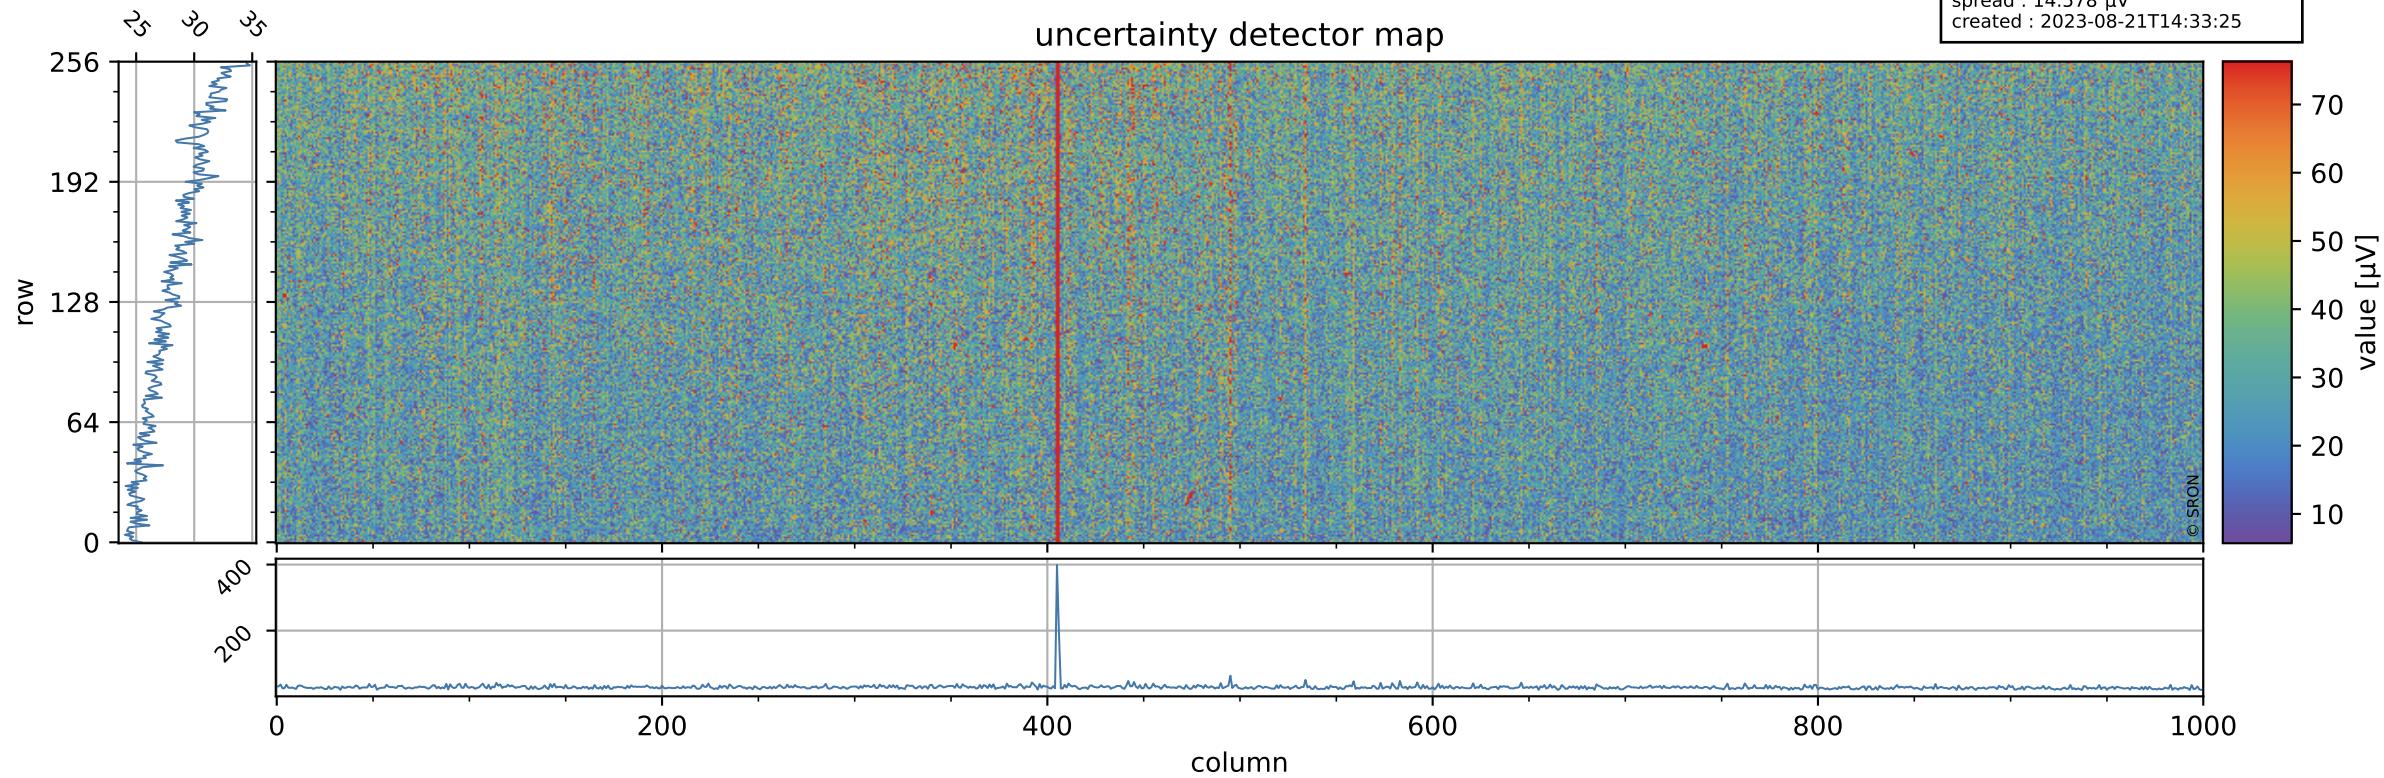

# Tropomi SWIR offset (official)

orbits : 19 in [10717, 10762]  
coverage : 2019-11-07 / 2019-11-11  
median : 0.52594 V  
spread : 0.035923 V  
created : 2023-08-21T14:33:25

## value detector map

# Tropomi SWIR offset (official)

orbits : 19 in [10717, 10762]  
coverage : 2019-11-07 / 2019-11-11  
median : 28.451  $\mu\text{V}$   
spread : 14.578  $\mu\text{V}$   
created : 2023-08-21T14:33:25

# Tropomi SWIR offset (official) ground-tracks of Sentinel-5P

orbits : 19 in [10717, 10762]  
coverage : 2019-11-07 / 2019-11-11  
created : 2023-08-21T14:33:26