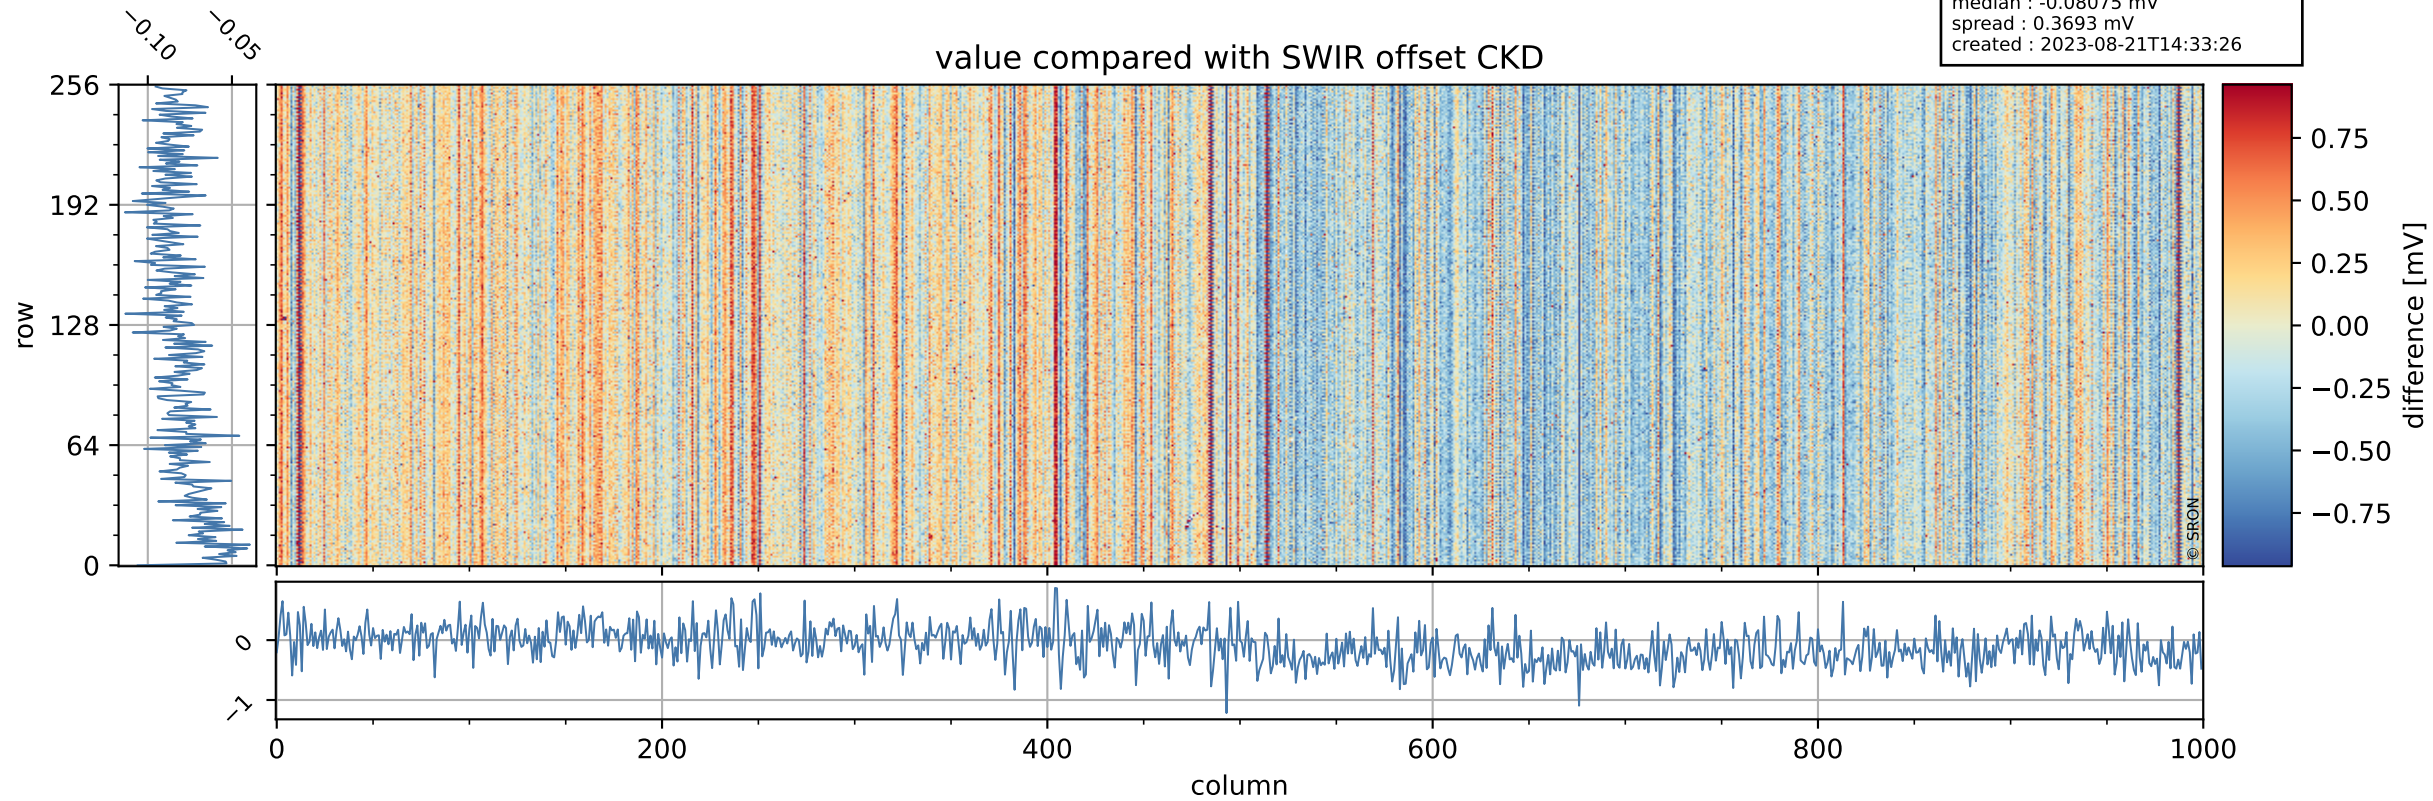

## value detector map

# Tropomi SWIR offset (official)

orbits : 19 in [10717, 10762]  
coverage : 2019-11-07 / 2019-11-11  
median : 28.451  $\mu\text{V}$   
spread : 14.578  $\mu\text{V}$   
created : 2023-08-21T14:33:25

# Tropomi SWIR offset (official)

orbits : 19 in [10717, 10762]  
coverage : 2019-11-07 / 2019-11-11  
median : -0.08075 mV  
spread : 0.3693 mV  
created : 2023-08-21T14:33:26

value compared with SWIR offset CKD

# Tropomi SWIR offset (official) ground-tracks of Sentinel-5P

orbits : 19 in [10717, 10762]  
coverage : 2019-11-07 / 2019-11-11  
created : 2023-08-21T14:33:26