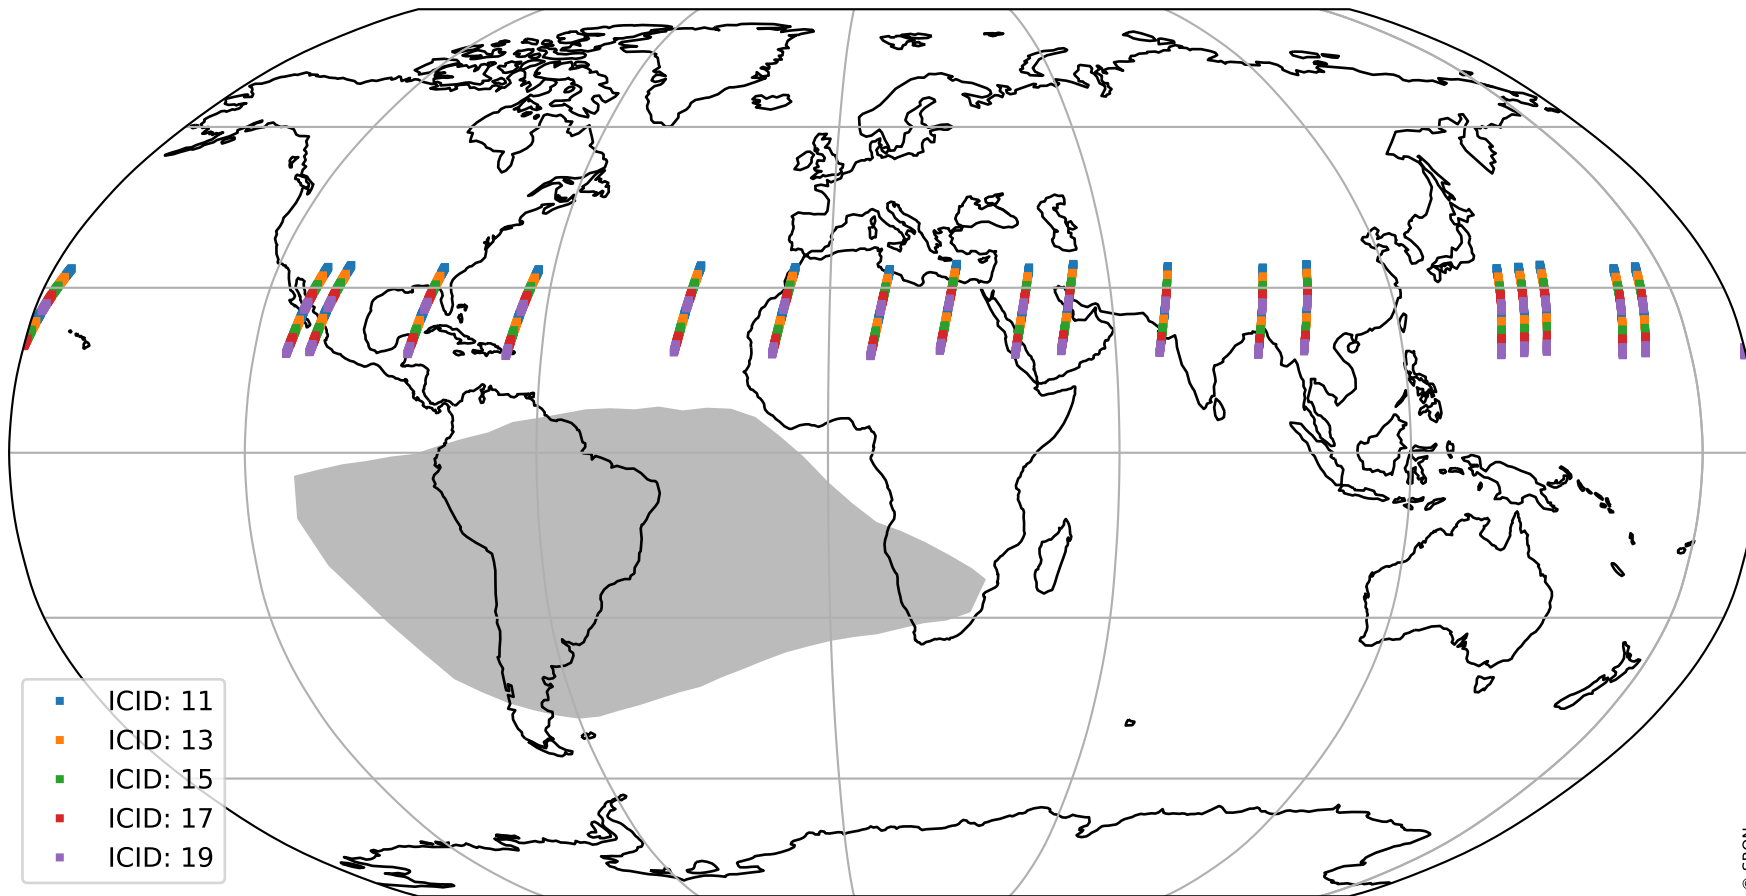

# Tropomi SWIR offset (official)

orbits : 19 in [10717, 10762]  
coverage : 2019-11-07 / 2019-11-11  
median : 28.451  $\mu\text{V}$   
spread : 14.578  $\mu\text{V}$   
created : 2023-08-21T14:33:25

# Tropomi SWIR offset (official)

orbits : 19 in [10717, 10762]  
coverage : 2019-11-07 / 2019-11-11  
median : -0.08075 mV  
spread : 0.3693 mV  
created : 2023-08-21T14:33:26

value compared with SWIR offset CKD

# Tropomi SWIR offset (official) ground-tracks of Sentinel-5P

orbits : 19 in [10717, 10762]  
coverage : 2019-11-07 / 2019-11-11  
created : 2023-08-21T14:33:26

# Tropomi SWIR offset (official)

orbits : [2827, 10762]  
coverage : 2018-04-30 / 2019-11-11  
created : 2023-08-21T14:33:26