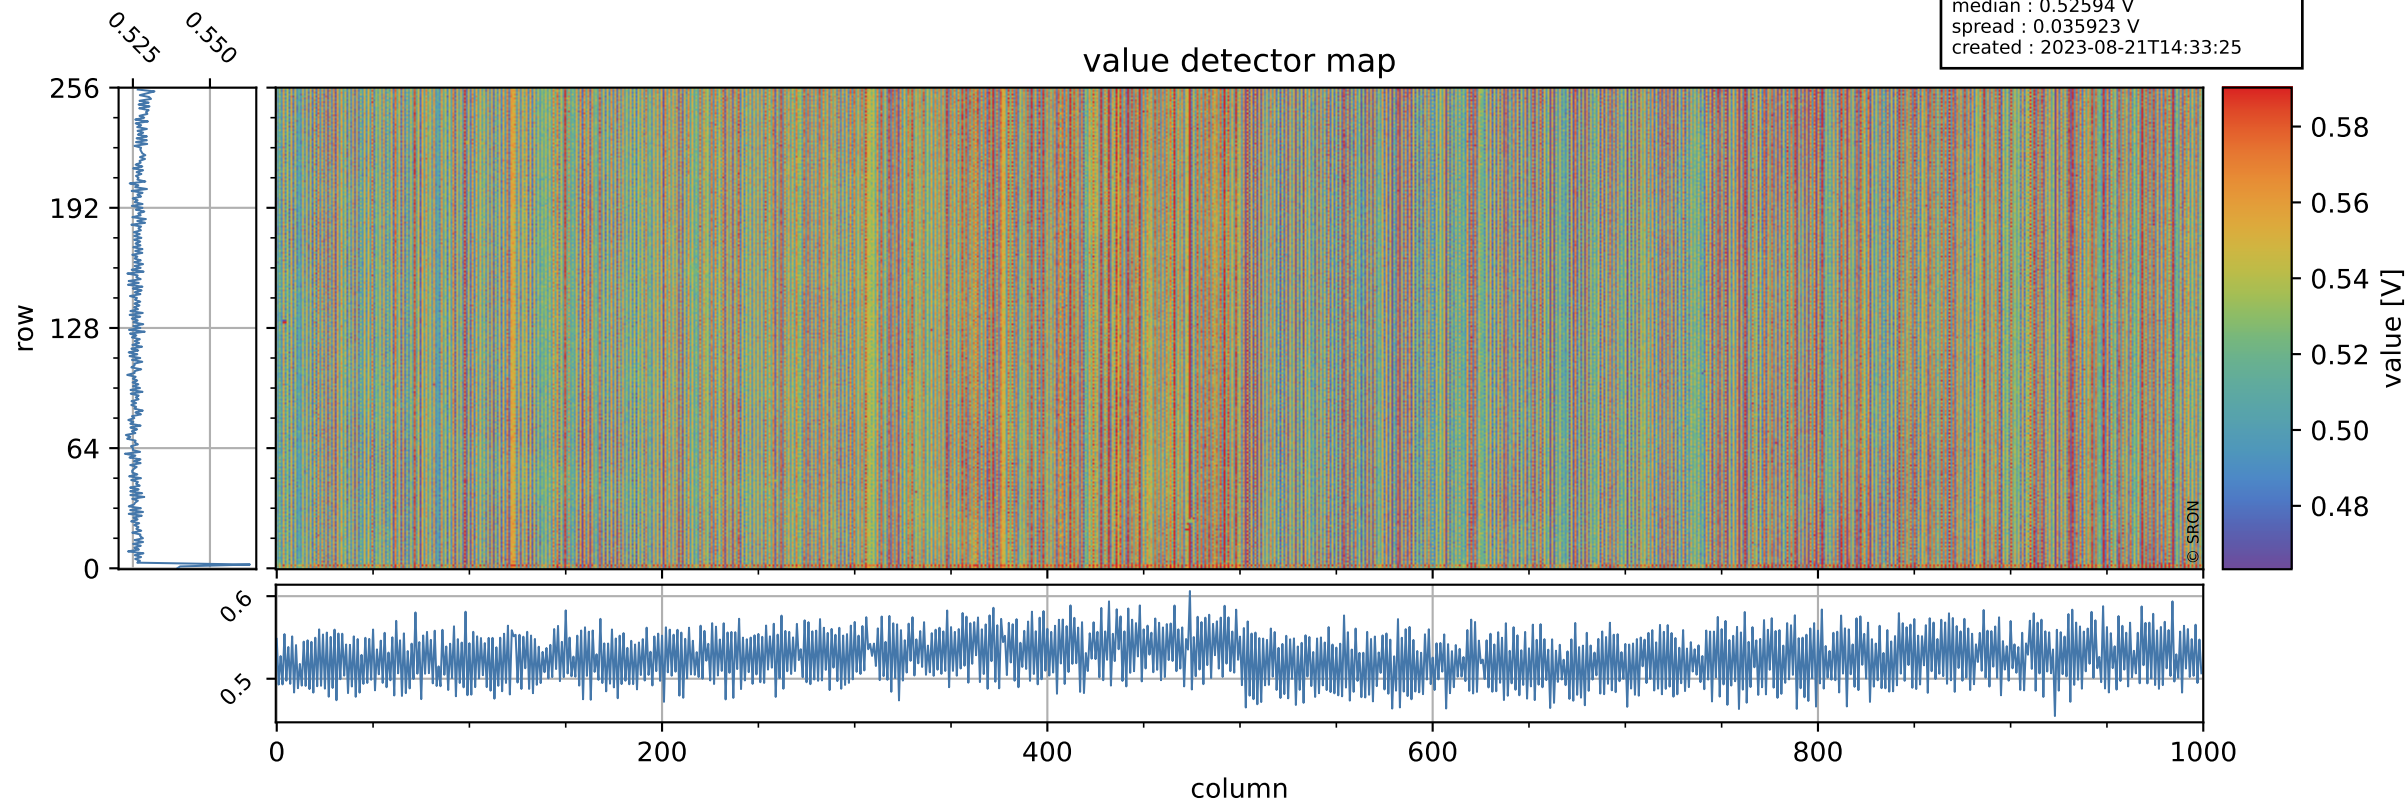

# Tropomi SWIR offset (official)

orbits : 19 in [10717, 10762]  
coverage : 2019-11-07 / 2019-11-11  
median : 0.52594 V  
spread : 0.035923 V  
created : 2023-08-21T14:33:25

## value detector map

# Tropomi SWIR offset (official)

orbits : 19 in [10717, 10762]  
coverage : 2019-11-07 / 2019-11-11  
median : 28.451  $\mu\text{V}$   
spread : 14.578  $\mu\text{V}$   
created : 2023-08-21T14:33:25

# Tropomi SWIR offset (official) ground-tracks of Sentinel-5P

orbits : 19 in [10717, 10762]  
coverage : 2019-11-07 / 2019-11-11  
created : 2023-08-21T14:33:26