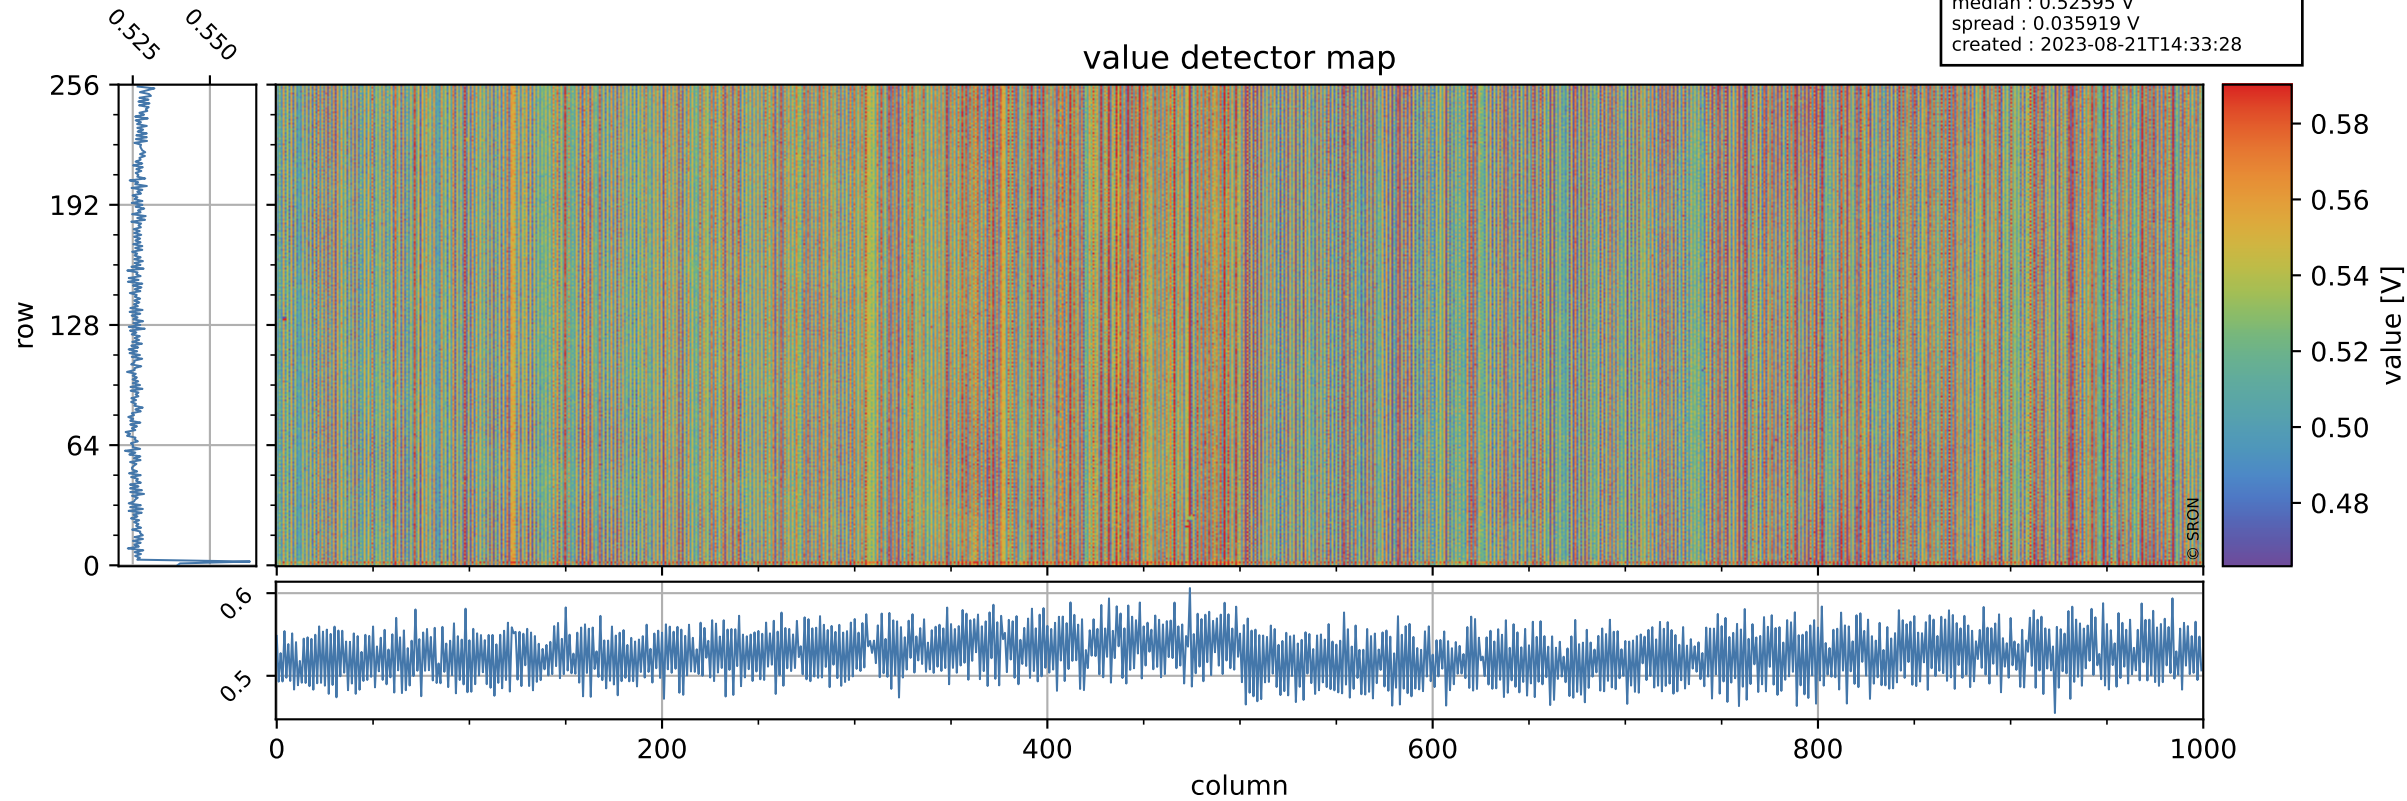

Tropomi SWIR offset (official)

orbits : 19 in [10732, 10777]
coverage : 2019-11-08 / 2019-11-11
median : 0.52595 V
spread : 0.035919 V
created : 2023-08-21T14:33:28

value detector map

Tropomi SWIR offset (official)

orbits : 19 in [10732, 10777]
coverage : 2019-11-08 / 2019-11-11
median : 28.628 μV
spread : 14.555 μV
created : 2023-08-21T14:33:28

Tropomi SWIR offset (official)

orbits : 19 in [10732, 10777]
coverage : 2019-11-08 / 2019-11-11
median : -0.075554 mV
spread : 0.36531 mV
created : 2023-08-21T14:33:29

value compared with SWIR offset CKD

Tropomi SWIR offset (official) ground-tracks of Sentinel-5P

orbits : 19 in [10732, 10777]
coverage : 2019-11-08 / 2019-11-11
created : 2023-08-21T14:33:29

Tropomi SWIR offset (official)

orbits : [2827, 10777]
coverage : 2018-04-30 / 2019-11-11
created : 2023-08-21T14:33:29

trend of detector median & temperatures