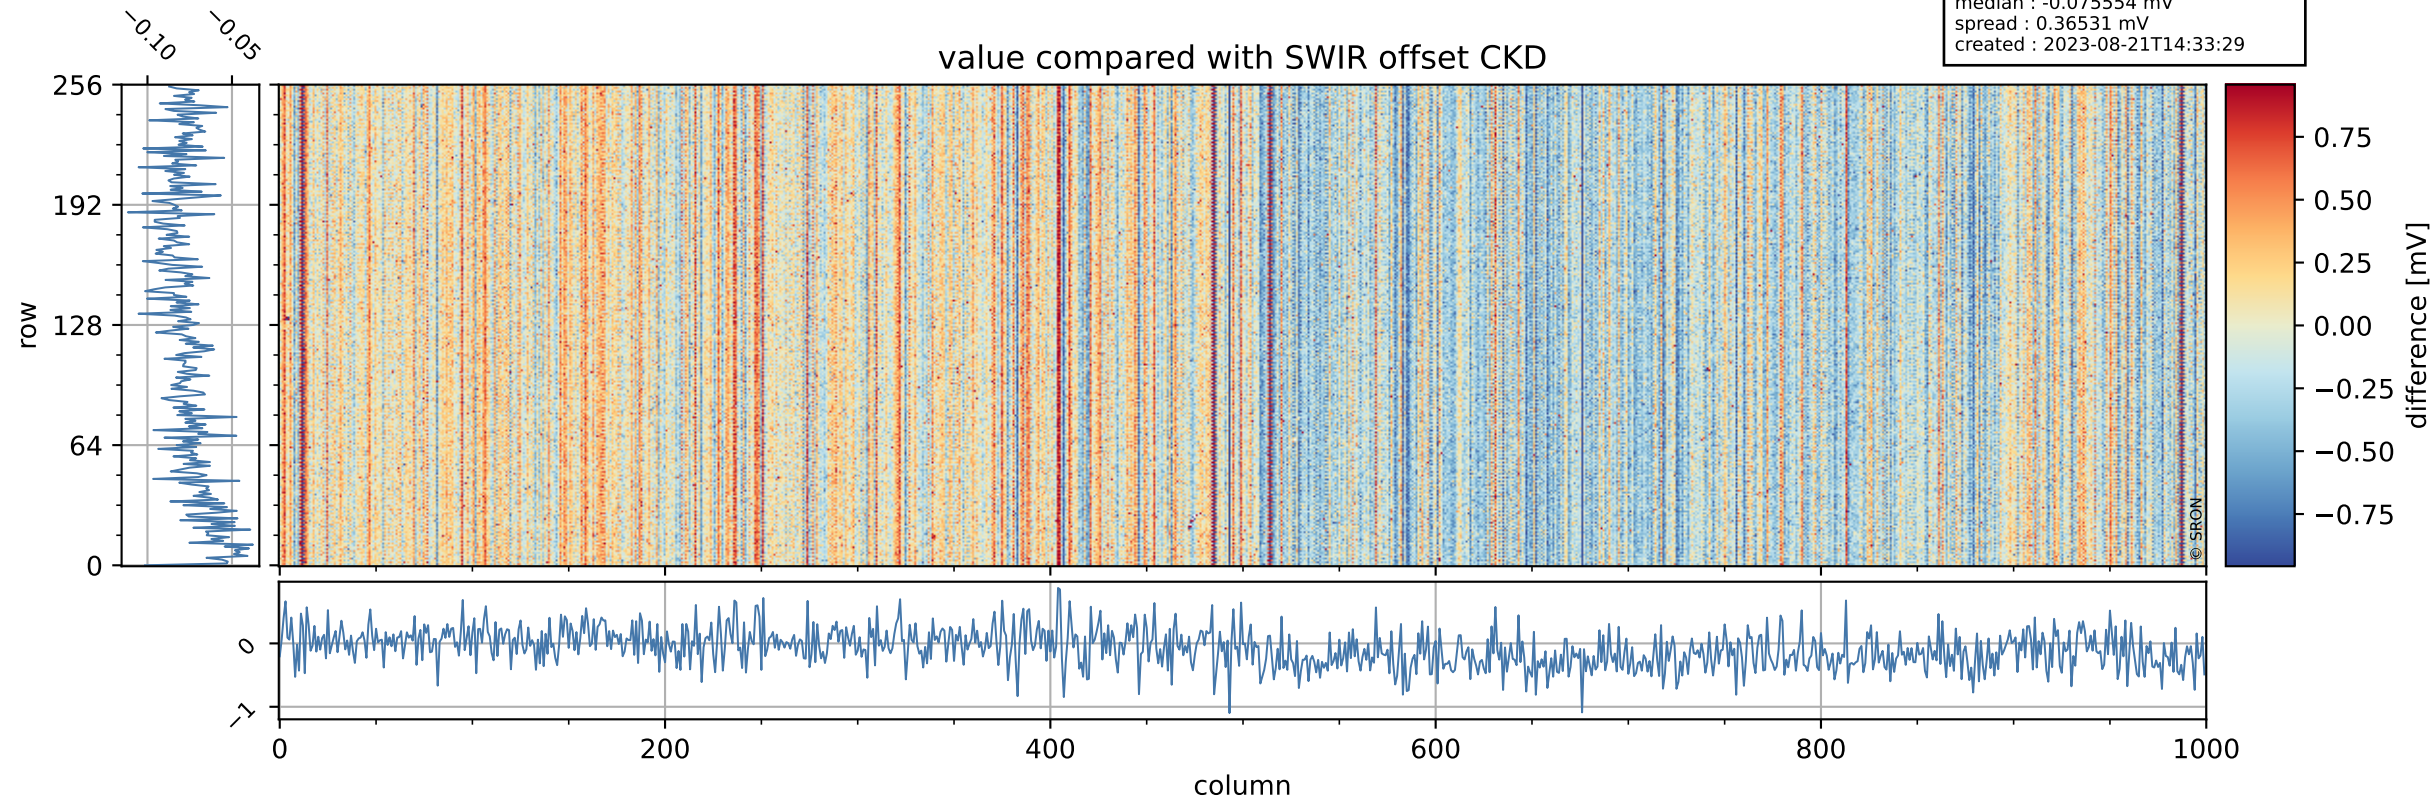

Tropomi SWIR offset (official)

orbits : 19 in [10732, 10777]
coverage : 2019-11-08 / 2019-11-11
median : 0.52595 V
spread : 0.035919 V
created : 2023-08-21T14:33:28

value detector map

Tropomi SWIR offset (official)

orbits : 19 in [10732, 10777]
coverage : 2019-11-08 / 2019-11-11
median : 28.628 μV
spread : 14.555 μV
created : 2023-08-21T14:33:28

Tropomi SWIR offset (official)

orbits : 19 in [10732, 10777]
coverage : 2019-11-08 / 2019-11-11
median : -0.075554 mV
spread : 0.36531 mV
created : 2023-08-21T14:33:29

value compared with SWIR offset CKD

Tropomi SWIR offset (official) ground-tracks of Sentinel-5P

orbits : 19 in [10732, 10777]
coverage : 2019-11-08 / 2019-11-11
created : 2023-08-21T14:33:29

Tropomi SWIR offset (official)

orbits : [2827, 10777]
coverage : 2018-04-30 / 2019-11-11
created : 2023-08-21T14:33:29

trend of detector median & temperatures