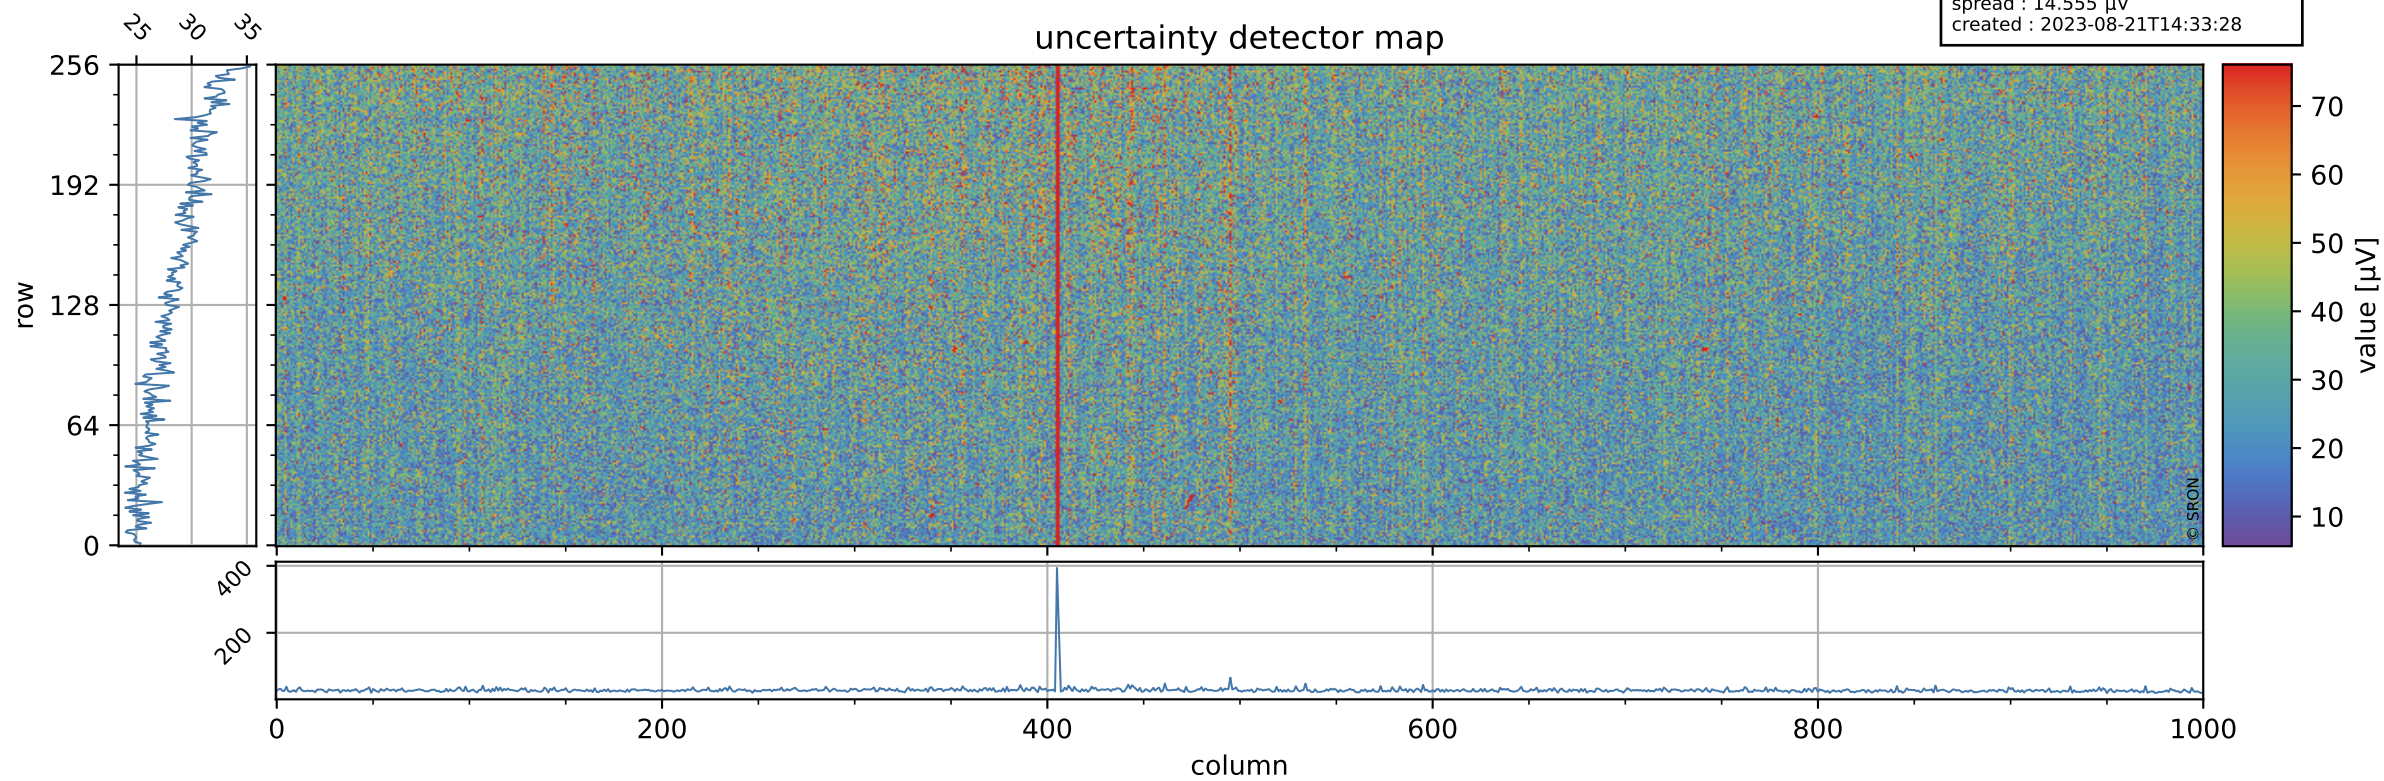

Tropomi SWIR offset (official)

orbits : 19 in [10732, 10777]
coverage : 2019-11-08 / 2019-11-11
median : 0.52595 V
spread : 0.035919 V
created : 2023-08-21T14:33:28

value detector map

Tropomi SWIR offset (official)

orbits : 19 in [10732, 10777]
coverage : 2019-11-08 / 2019-11-11
median : 28.628 μV
spread : 14.555 μV
created : 2023-08-21T14:33:28

Tropomi SWIR offset (official)

orbits : 19 in [10732, 10777]
coverage : 2019-11-08 / 2019-11-11
median : -0.075554 mV
spread : 0.36531 mV
created : 2023-08-21T14:33:29

value compared with SWIR offset CKD

Tropomi SWIR offset (official) ground-tracks of Sentinel-5P

orbits : 19 in [10732, 10777]
coverage : 2019-11-08 / 2019-11-11
created : 2023-08-21T14:33:29

Tropomi SWIR offset (official)

orbits : [2827, 10777]
coverage : 2018-04-30 / 2019-11-11
created : 2023-08-21T14:33:29

trend of detector median & temperatures