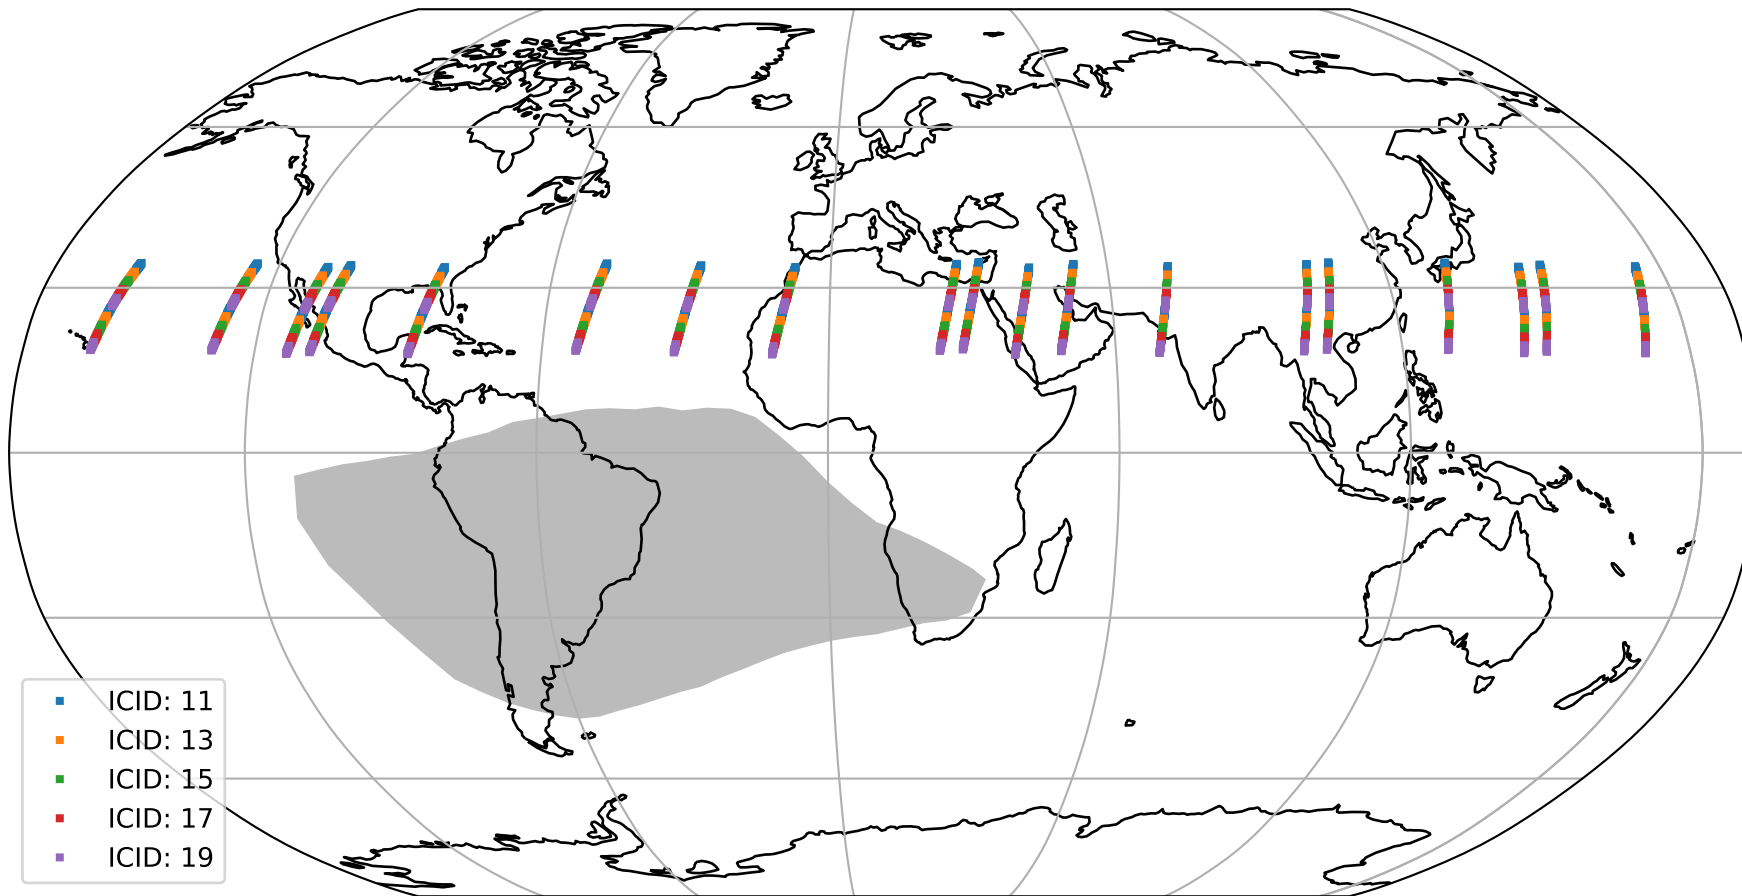

Tropomi SWIR offset (official)

orbits : 19 in [10732, 10777]
coverage : 2019-11-08 / 2019-11-11
median : 0.52595 V
spread : 0.035919 V
created : 2023-08-21T14:33:28

value detector map

Tropomi SWIR offset (official)

orbits : 19 in [10732, 10777]
coverage : 2019-11-08 / 2019-11-11
median : 28.628 μV
spread : 14.555 μV
created : 2023-08-21T14:33:28

Tropomi SWIR offset (official)

orbits : 19 in [10732, 10777]
coverage : 2019-11-08 / 2019-11-11
median : -0.075554 mV
spread : 0.36531 mV
created : 2023-08-21T14:33:29

value compared with SWIR offset CKD

Tropomi SWIR offset (official) ground-tracks of Sentinel-5P

orbits : 19 in [10732, 10777]
coverage : 2019-11-08 / 2019-11-11
created : 2023-08-21T14:33:29

Tropomi SWIR offset (official)

orbits : [2827, 10777]
coverage : 2018-04-30 / 2019-11-11
created : 2023-08-21T14:33:29

trend of detector median & temperatures