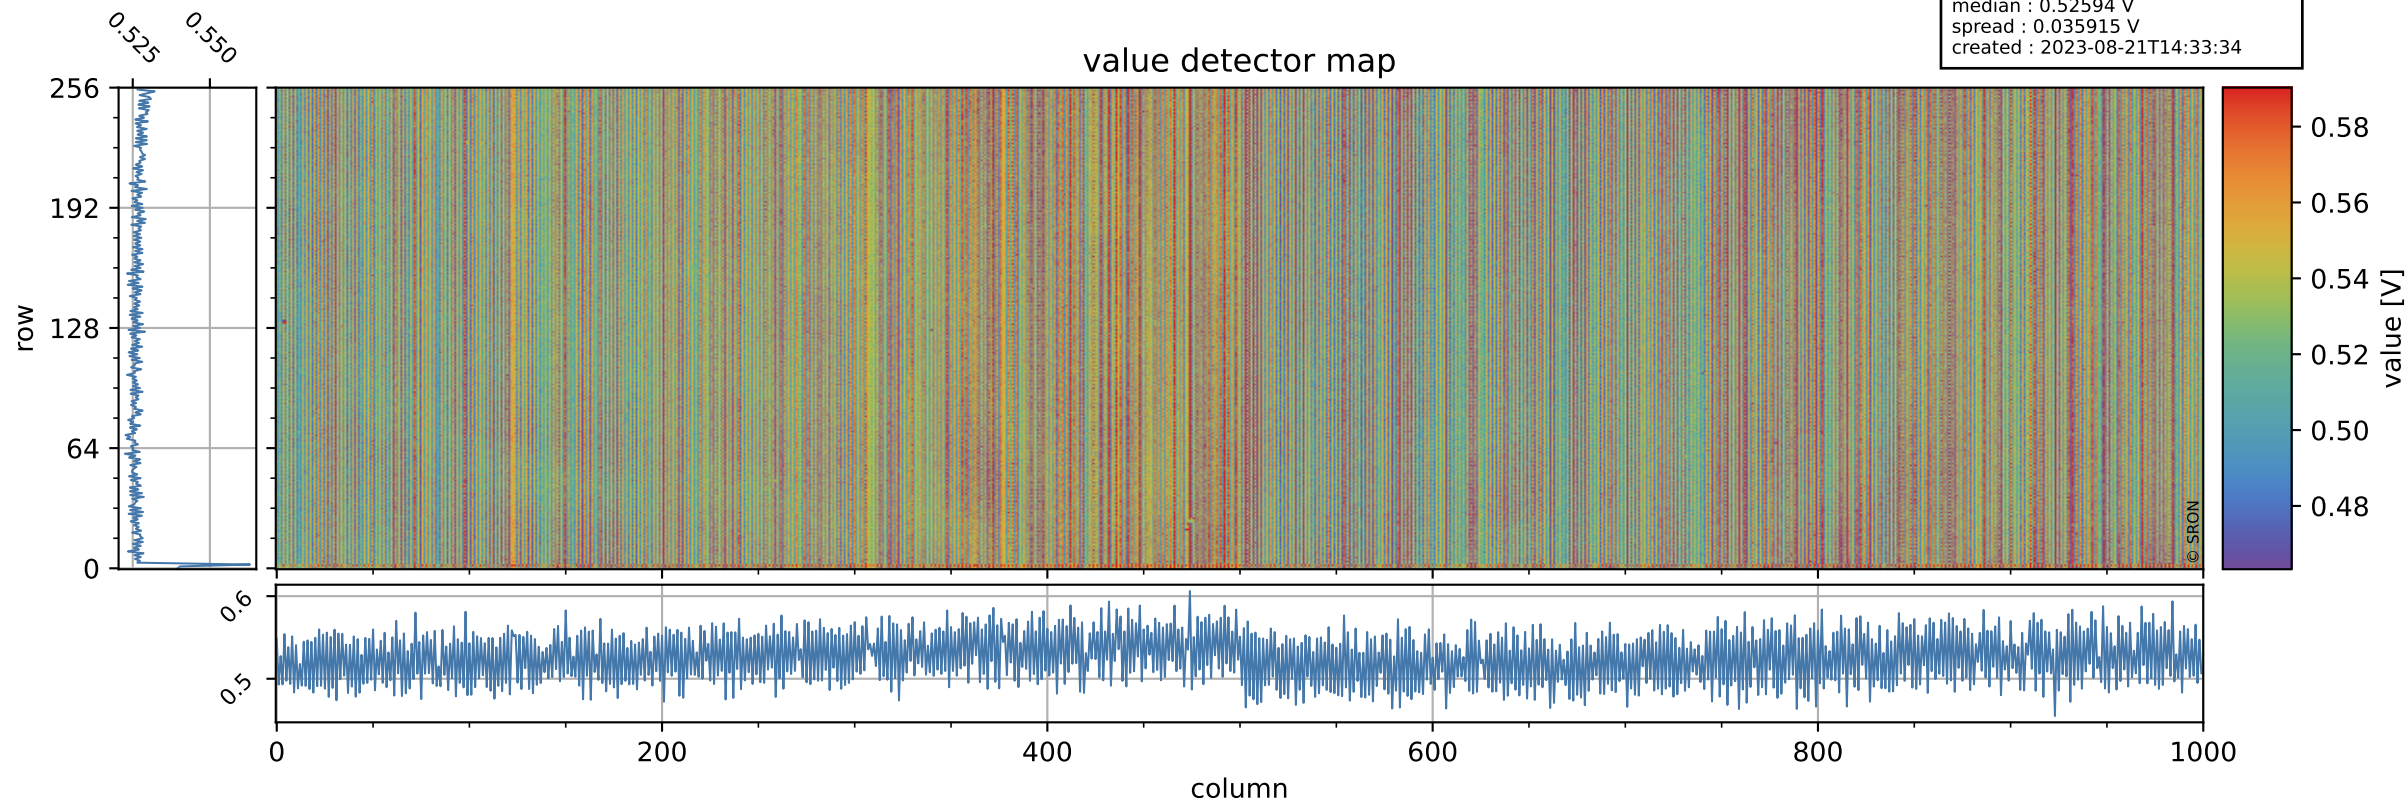

Tropomi SWIR offset (official)

orbits : 18 in [10762, 10807]
coverage : 2019-11-11 / 2019-11-14
median : 0.52594 V
spread : 0.035915 V
created : 2023-08-21T14:33:34

value detector map

Tropomi SWIR offset (official)

orbits : 18 in [10762, 10807]
coverage : 2019-11-11 / 2019-11-14
median : 28.256 μV
spread : 14.341 μV
created : 2023-08-21T14:33:34

Tropomi SWIR offset (official)

orbits : 18 in [10762, 10807]
coverage : 2019-11-11 / 2019-11-14
median : -0.07854 mV
spread : 0.36147 mV
created : 2023-08-21T14:33:34

value compared with SWIR offset CKD

Tropomi SWIR offset (official) ground-tracks of Sentinel-5P

orbits : 18 in [10762, 10807]
coverage : 2019-11-11 / 2019-11-14
created : 2023-08-21T14:33:35

Tropomi SWIR offset (official)

orbits : [2827, 10807]
coverage : 2018-04-30 / 2019-11-14
created : 2023-08-21T14:33:35

trend of detector median & temperatures