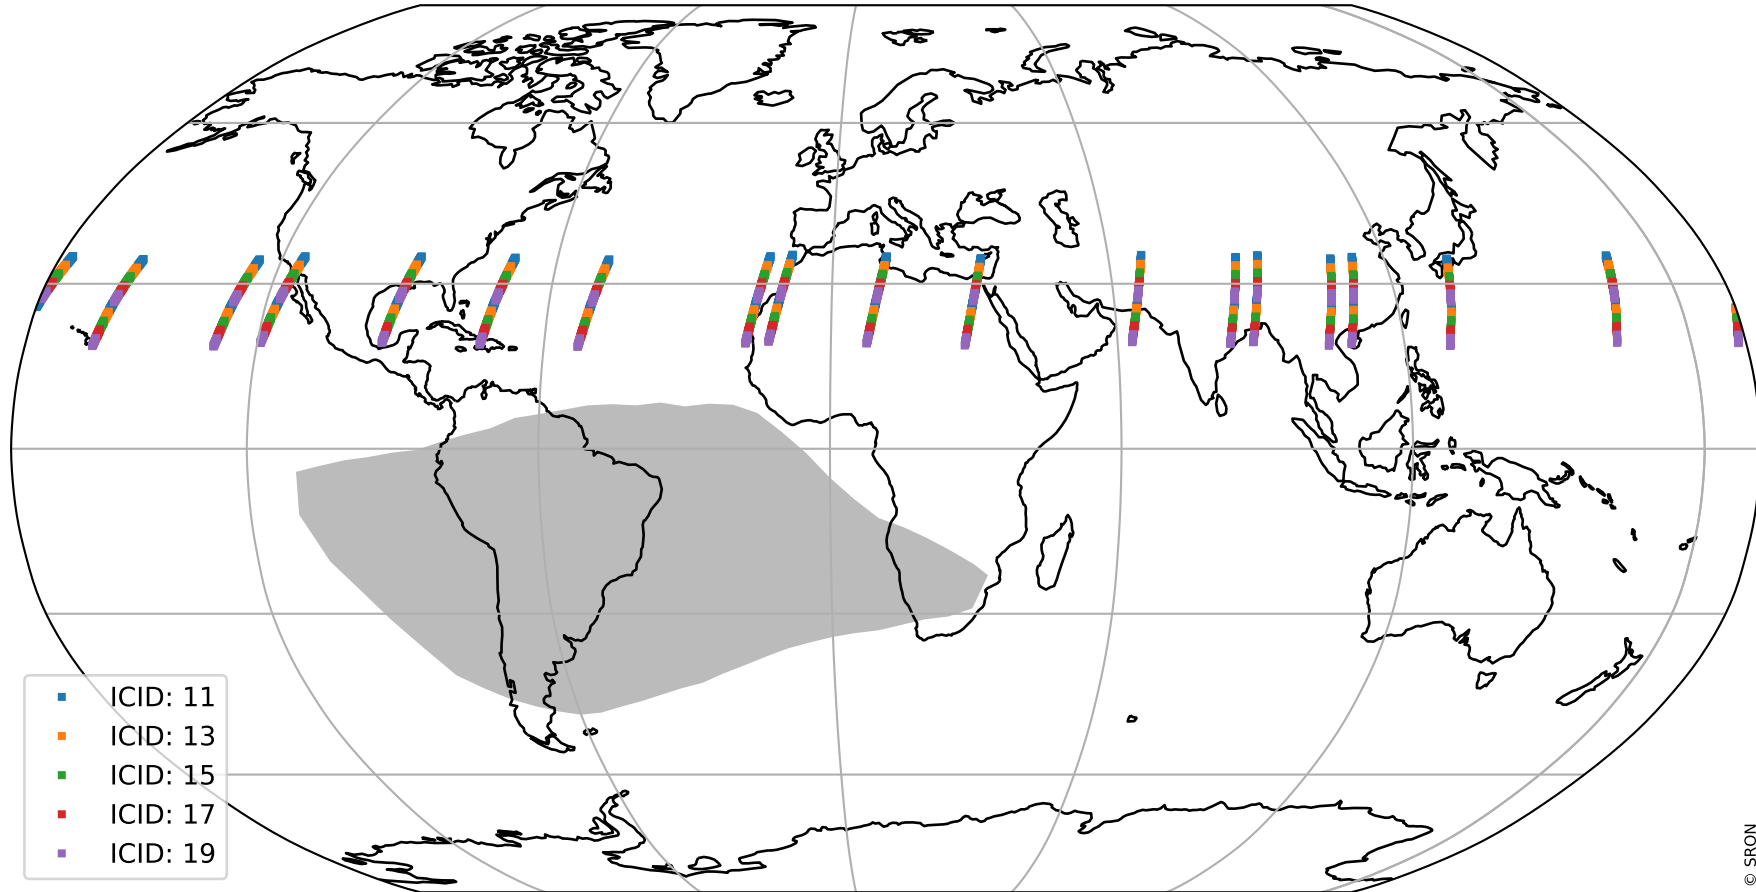

Tropomi SWIR offset (official)

orbits : 18 in [10762, 10807]
coverage : 2019-11-11 / 2019-11-14
median : 0.52594 V
spread : 0.035915 V
created : 2023-08-21T14:33:34

value detector map

Tropomi SWIR offset (official)

orbits : 18 in [10762, 10807]
coverage : 2019-11-11 / 2019-11-14
median : 28.256 μV
spread : 14.341 μV
created : 2023-08-21T14:33:34

Tropomi SWIR offset (official)

orbits : 18 in [10762, 10807]
coverage : 2019-11-11 / 2019-11-14
median : -0.07854 mV
spread : 0.36147 mV
created : 2023-08-21T14:33:34

value compared with SWIR offset CKD

Tropomi SWIR offset (official) ground-tracks of Sentinel-5P

orbits : 18 in [10762, 10807]
coverage : 2019-11-11 / 2019-11-14
created : 2023-08-21T14:33:35

Tropomi SWIR offset (official)

orbits : [2827, 10807]
coverage : 2018-04-30 / 2019-11-14
created : 2023-08-21T14:33:35

trend of detector median & temperatures