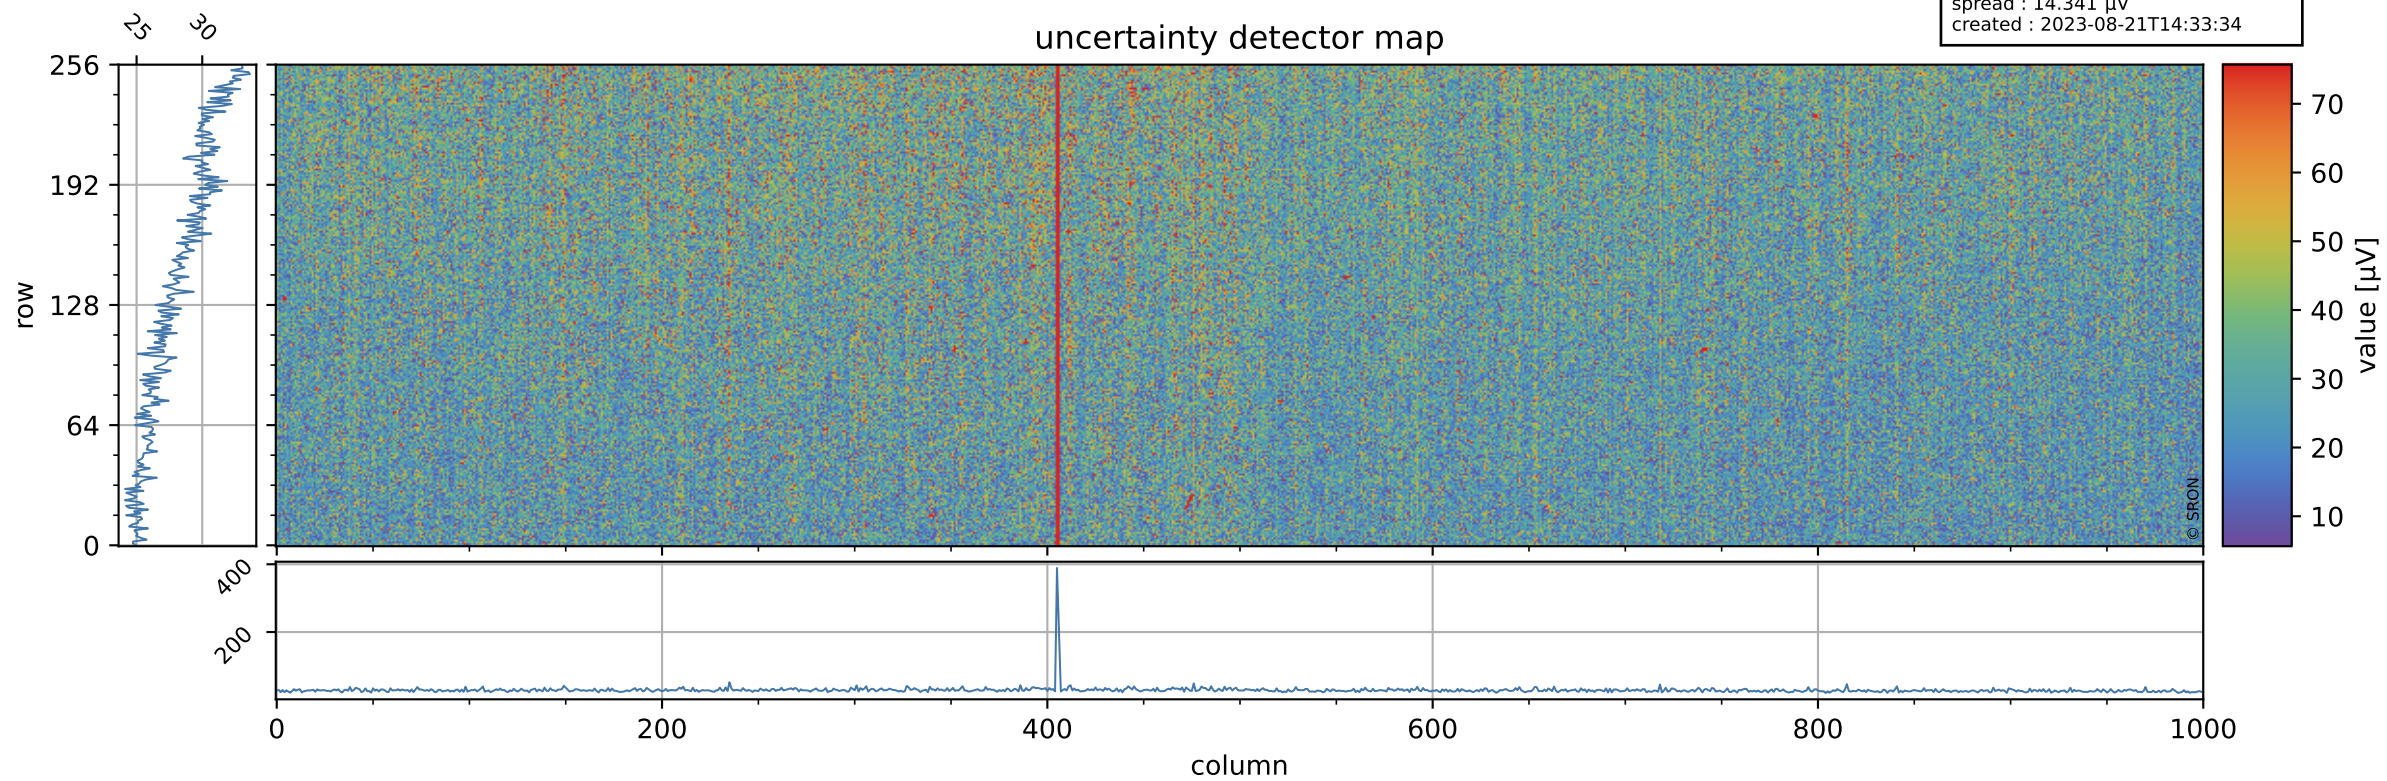

Tropomi SWIR offset (official)

orbits : 18 in [10762, 10807]
coverage : 2019-11-11 / 2019-11-14
median : 0.52594 V
spread : 0.035915 V
created : 2023-08-21T14:33:34

value detector map

Tropomi SWIR offset (official)

orbits : 18 in [10762, 10807]
coverage : 2019-11-11 / 2019-11-14
median : 28.256 μV
spread : 14.341 μV
created : 2023-08-21T14:33:34

Tropomi SWIR offset (official)

orbits : 18 in [10762, 10807]
coverage : 2019-11-11 / 2019-11-14
median : -0.07854 mV
spread : 0.36147 mV
created : 2023-08-21T14:33:34

value compared with SWIR offset CKD

Tropomi SWIR offset (official) ground-tracks of Sentinel-5P

orbits : 18 in [10762, 10807]
coverage : 2019-11-11 / 2019-11-14
created : 2023-08-21T14:33:35

Tropomi SWIR offset (official)

orbits : [2827, 10807]
coverage : 2018-04-30 / 2019-11-14
created : 2023-08-21T14:33:35

trend of detector median & temperatures