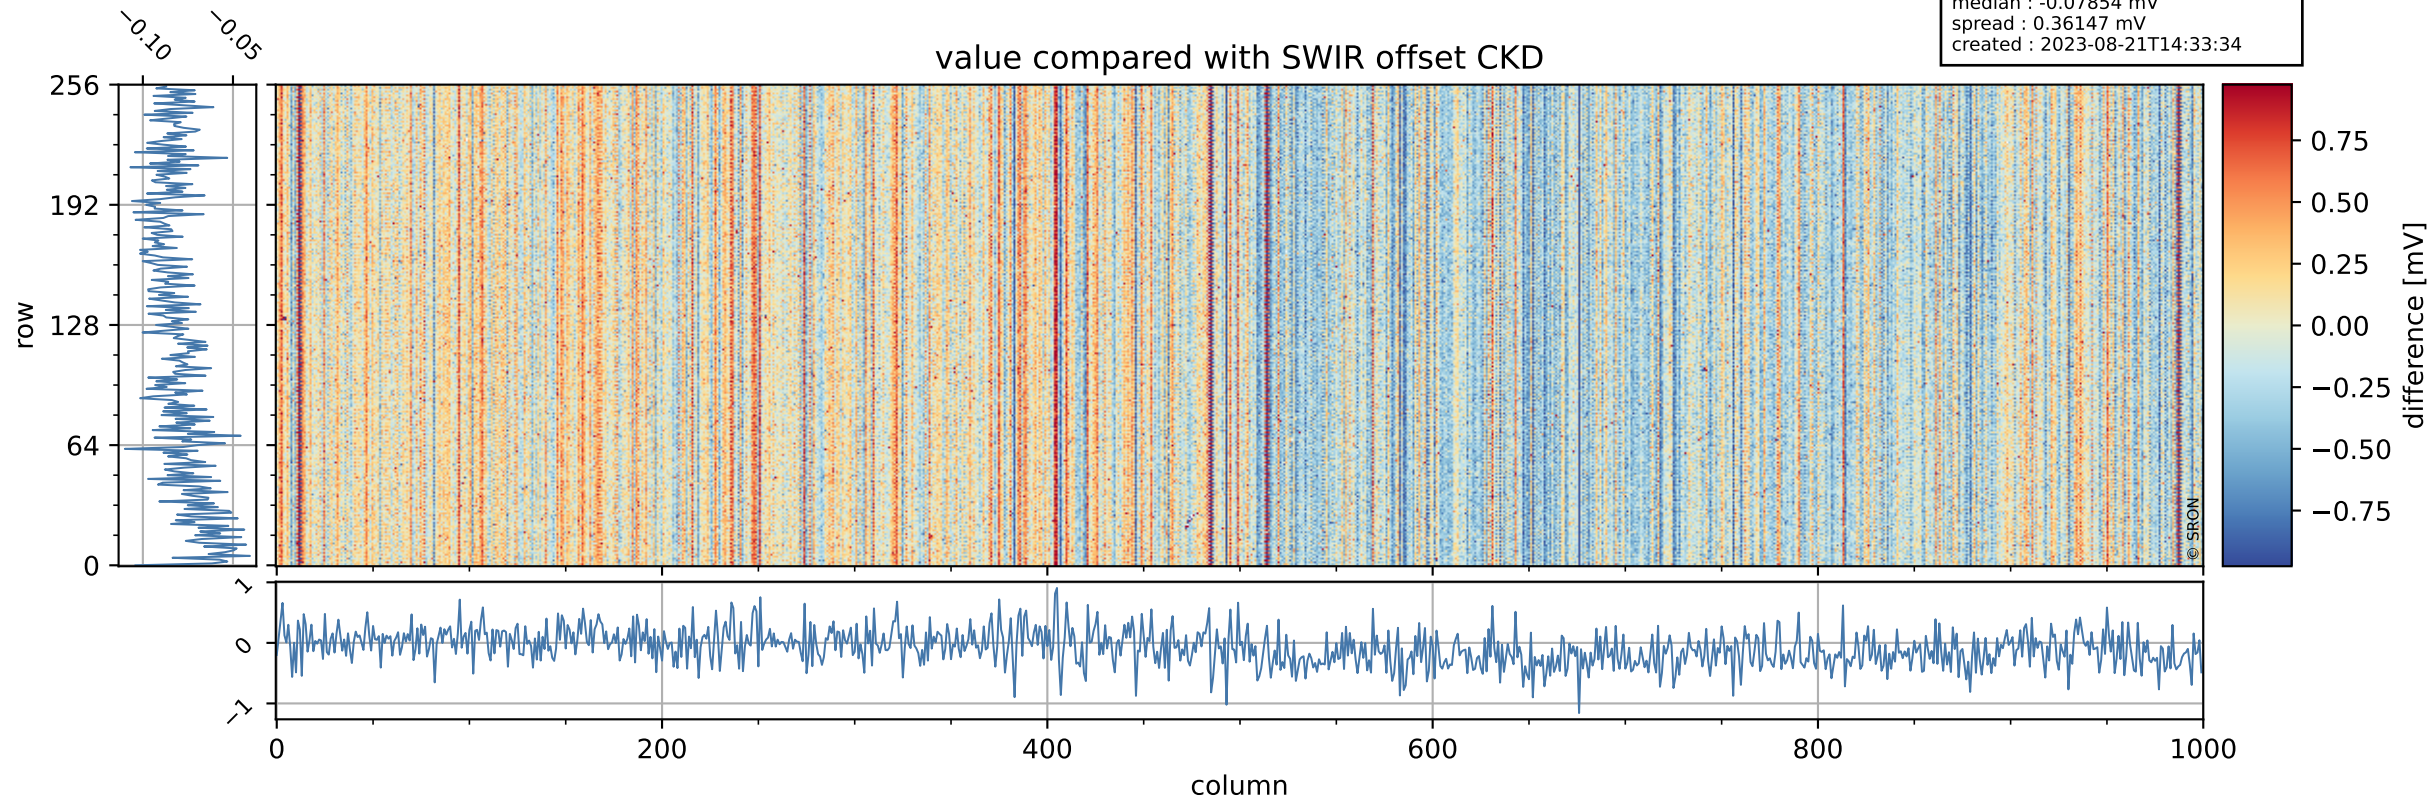

Tropomi SWIR offset (official)

orbits : 18 in [10762, 10807]
coverage : 2019-11-11 / 2019-11-14
median : 0.52594 V
spread : 0.035915 V
created : 2023-08-21T14:33:34

value detector map

Tropomi SWIR offset (official)

orbits : 18 in [10762, 10807]
coverage : 2019-11-11 / 2019-11-14
median : 28.256 μV
spread : 14.341 μV
created : 2023-08-21T14:33:34

Tropomi SWIR offset (official)

orbits : 18 in [10762, 10807]
coverage : 2019-11-11 / 2019-11-14
median : -0.07854 mV
spread : 0.36147 mV
created : 2023-08-21T14:33:34

value compared with SWIR offset CKD

Tropomi SWIR offset (official) ground-tracks of Sentinel-5P

orbits : 18 in [10762, 10807]
coverage : 2019-11-11 / 2019-11-14
created : 2023-08-21T14:33:35

Tropomi SWIR offset (official)

orbits : [2827, 10807]
coverage : 2018-04-30 / 2019-11-14
created : 2023-08-21T14:33:35

trend of detector median & temperatures