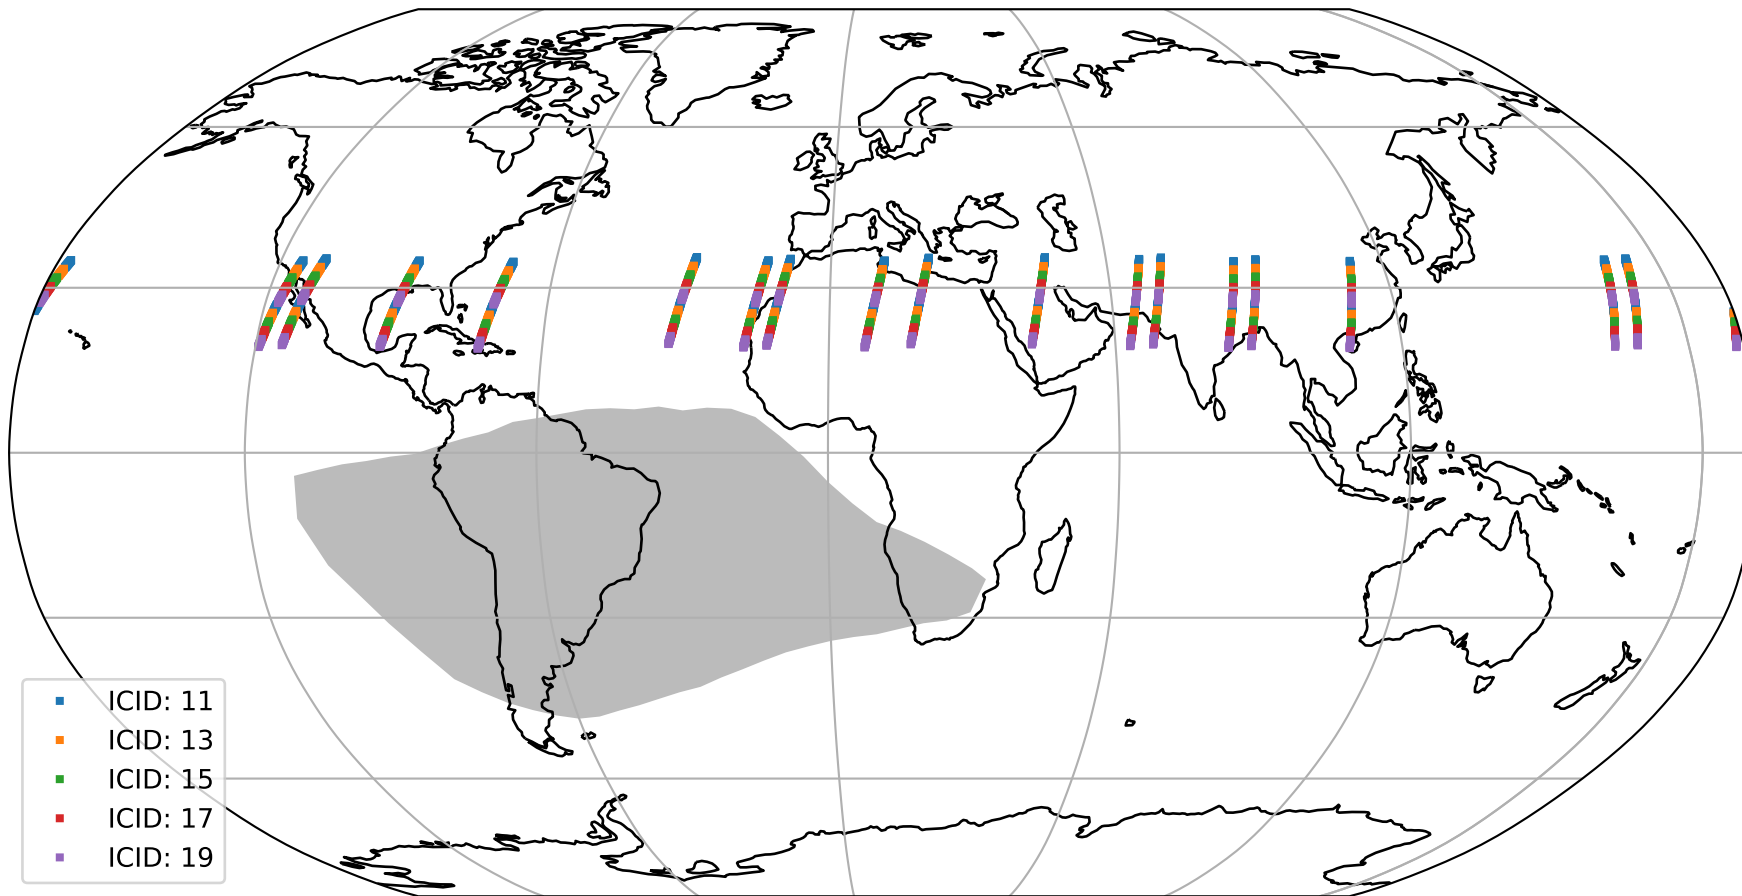

# Tropomi SWIR offset (official)

orbits : 18 in [10777, 10822]  
coverage : 2019-11-12 / 2019-11-15  
median : 27.645  $\mu\text{V}$   
spread : 14.176  $\mu\text{V}$   
created : 2023-08-21T14:33:37

# Tropomi SWIR offset (official)

value compared with SWIR offset CKD

orbits : 18 in [10777, 10822]  
coverage : 2019-11-12 / 2019-11-15  
median : -0.071925 mV  
spread : 0.36574 mV  
created : 2023-08-21T14:33:37

# Tropomi SWIR offset (official) ground-tracks of Sentinel-5P

orbits : 18 in [10777, 10822]  
coverage : 2019-11-12 / 2019-11-15  
created : 2023-08-21T14:33:38

# Tropomi SWIR offset (official)

orbits : [2827, 10822]  
coverage : 2018-04-30 / 2019-11-15  
created : 2023-08-21T14:33:38