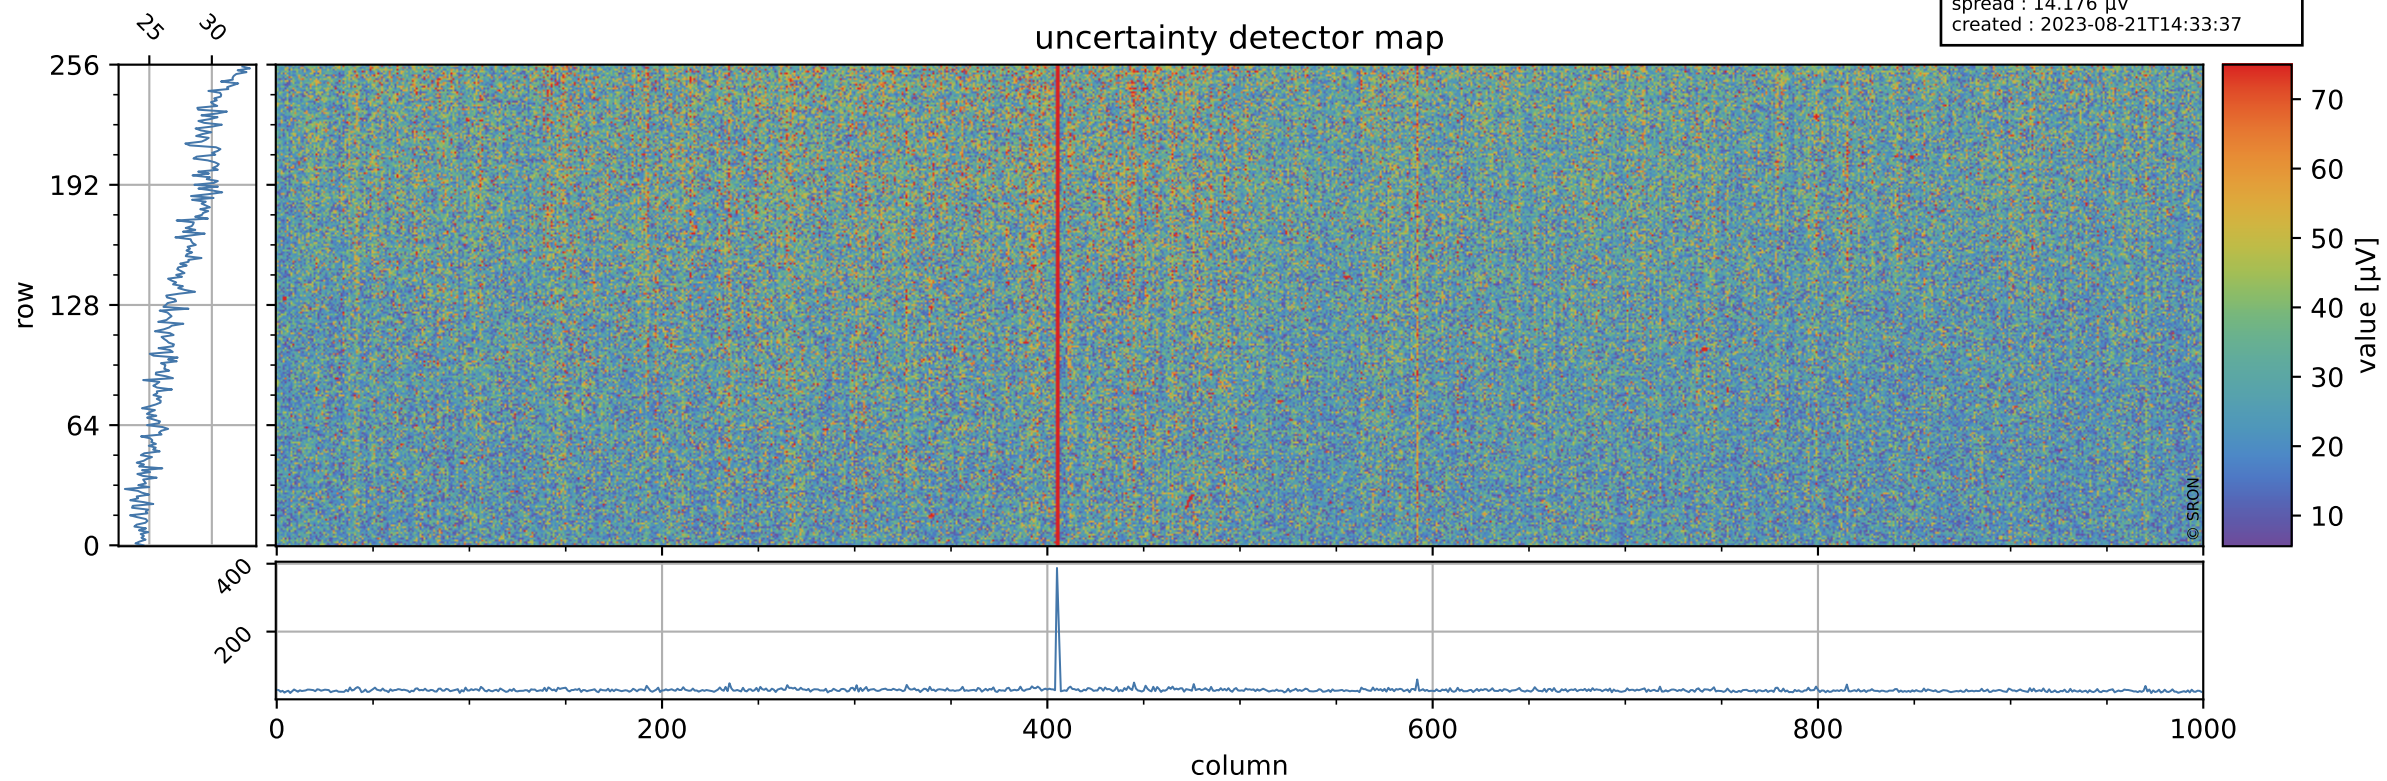

# Tropomi SWIR offset (official)

orbits : 18 in [10777, 10822]  
coverage : 2019-11-12 / 2019-11-15  
median : 0.52595 V  
spread : 0.035917 V  
created : 2023-08-21T14:33:36

## value detector map

# Tropomi SWIR offset (official)

orbits : 18 in [10777, 10822]  
coverage : 2019-11-12 / 2019-11-15  
median : 27.645  $\mu\text{V}$   
spread : 14.176  $\mu\text{V}$   
created : 2023-08-21T14:33:37

# Tropomi SWIR offset (official) ground-tracks of Sentinel-5P

orbits : 18 in [10777, 10822]  
coverage : 2019-11-12 / 2019-11-15  
created : 2023-08-21T14:33:38