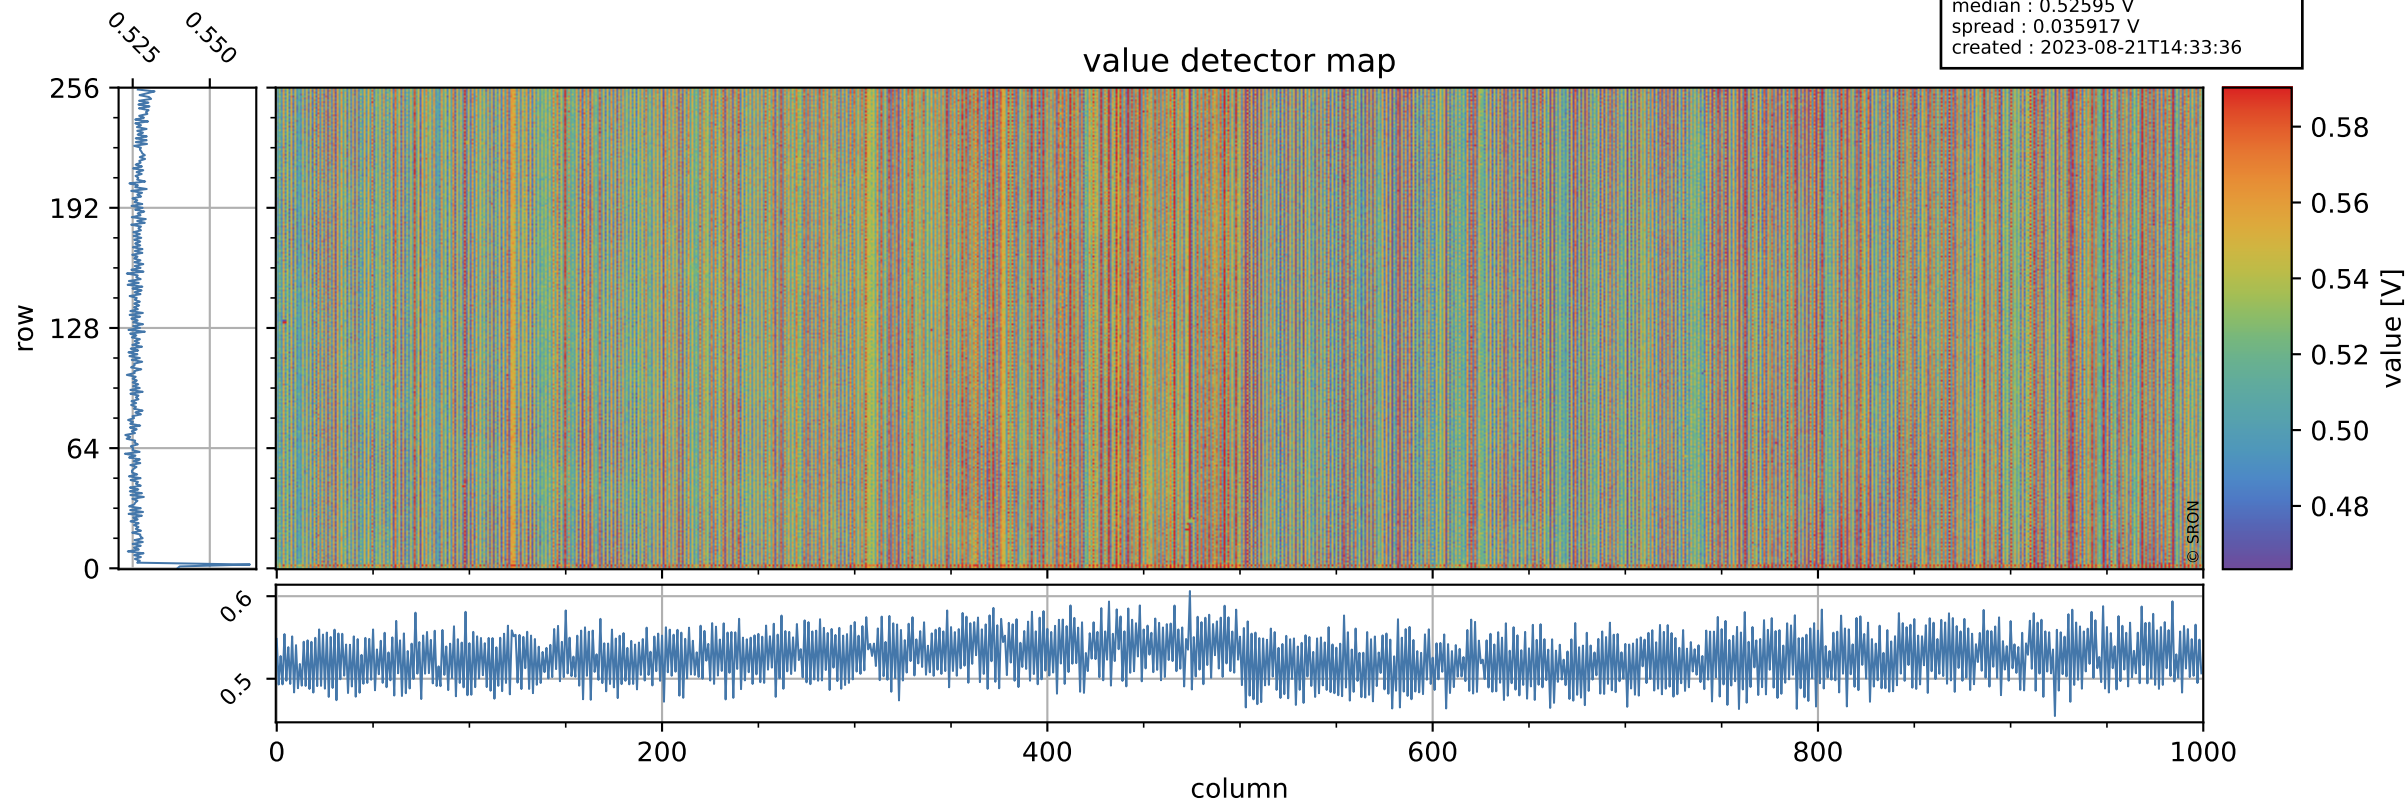

# Tropomi SWIR offset (official)

orbits : 18 in [10777, 10822]  
coverage : 2019-11-12 / 2019-11-15  
median : 0.52595 V  
spread : 0.035917 V  
created : 2023-08-21T14:33:36

## value detector map

# Tropomi SWIR offset (official)

orbits : 18 in [10777, 10822]  
coverage : 2019-11-12 / 2019-11-15  
median : 27.645  $\mu\text{V}$   
spread : 14.176  $\mu\text{V}$   
created : 2023-08-21T14:33:37

# Tropomi SWIR offset (official) ground-tracks of Sentinel-5P

orbits : 18 in [10777, 10822]  
coverage : 2019-11-12 / 2019-11-15  
created : 2023-08-21T14:33:38