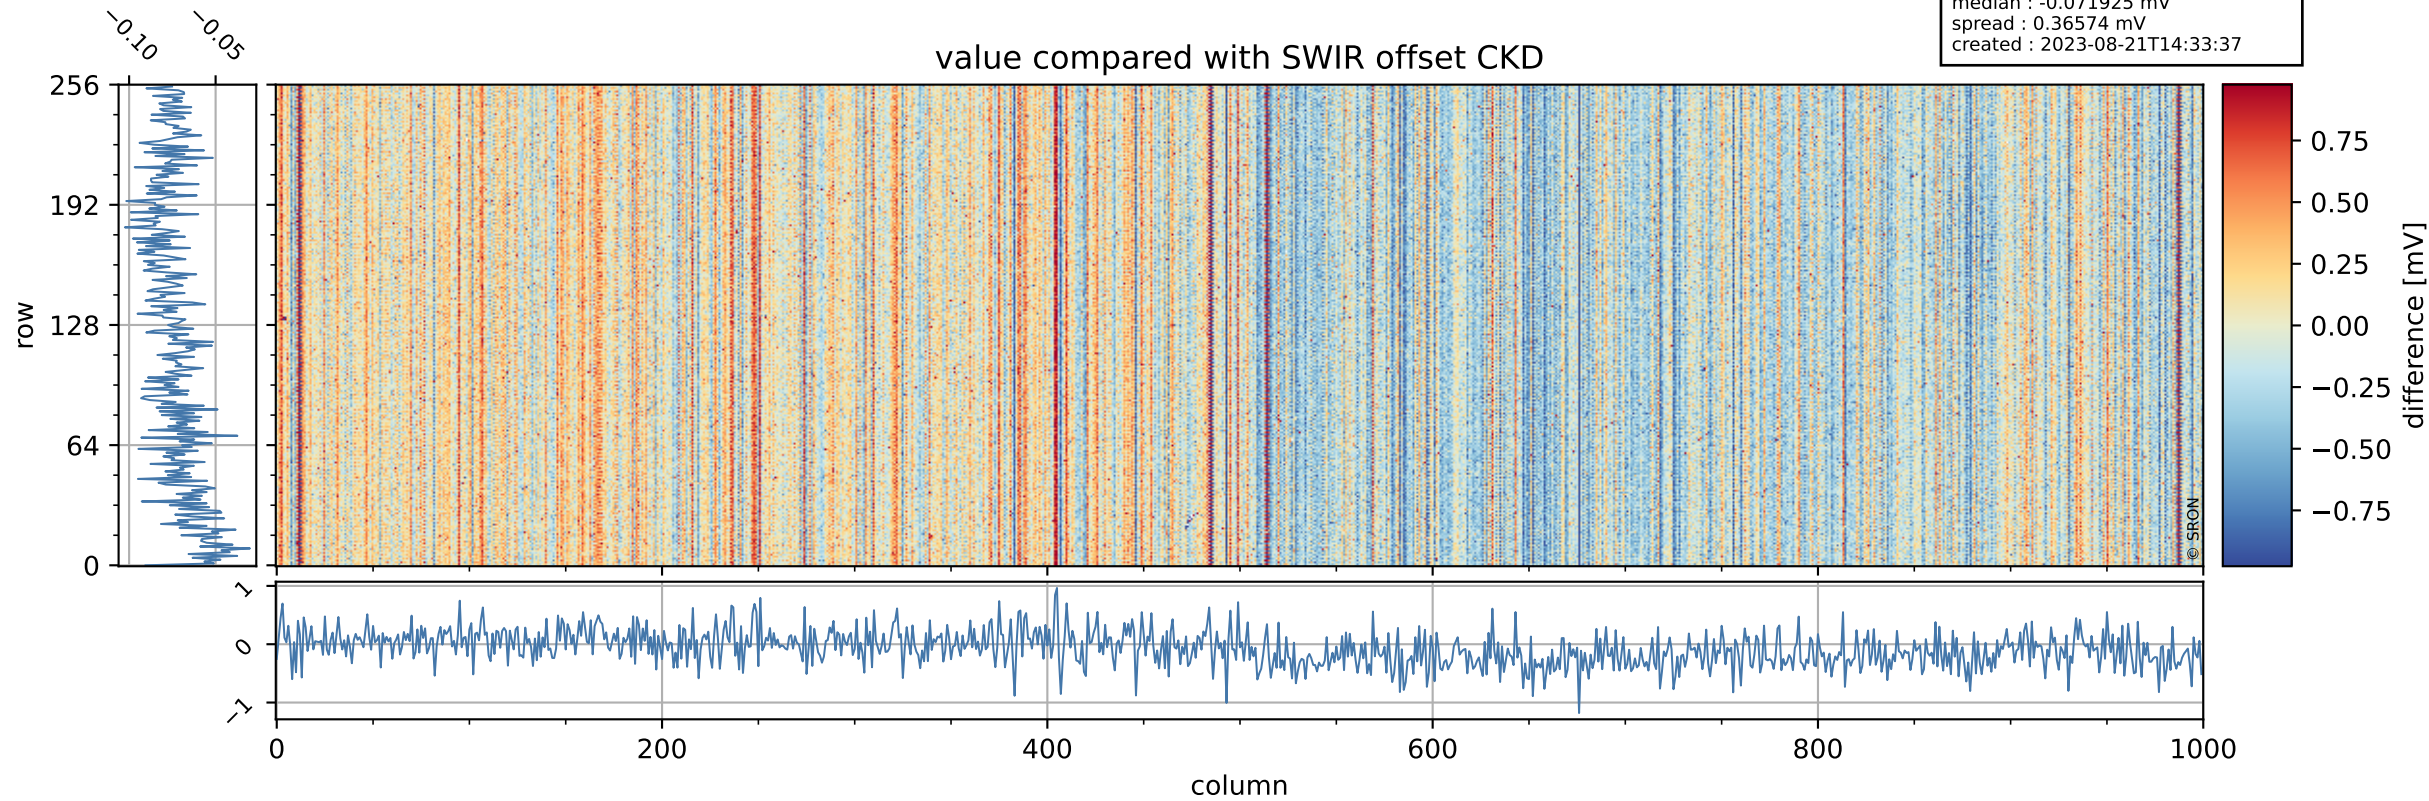

## value detector map

# Tropomi SWIR offset (official)

orbits : 18 in [10777, 10822]  
coverage : 2019-11-12 / 2019-11-15  
median : 27.645  $\mu\text{V}$   
spread : 14.176  $\mu\text{V}$   
created : 2023-08-21T14:33:37

# Tropomi SWIR offset (official) ground-tracks of Sentinel-5P

orbits : 18 in [10777, 10822]  
coverage : 2019-11-12 / 2019-11-15  
created : 2023-08-21T14:33:38

# Tropomi SWIR offset (official)

orbits : [2827, 10822]  
coverage : 2018-04-30 / 2019-11-15  
created : 2023-08-21T14:33:38