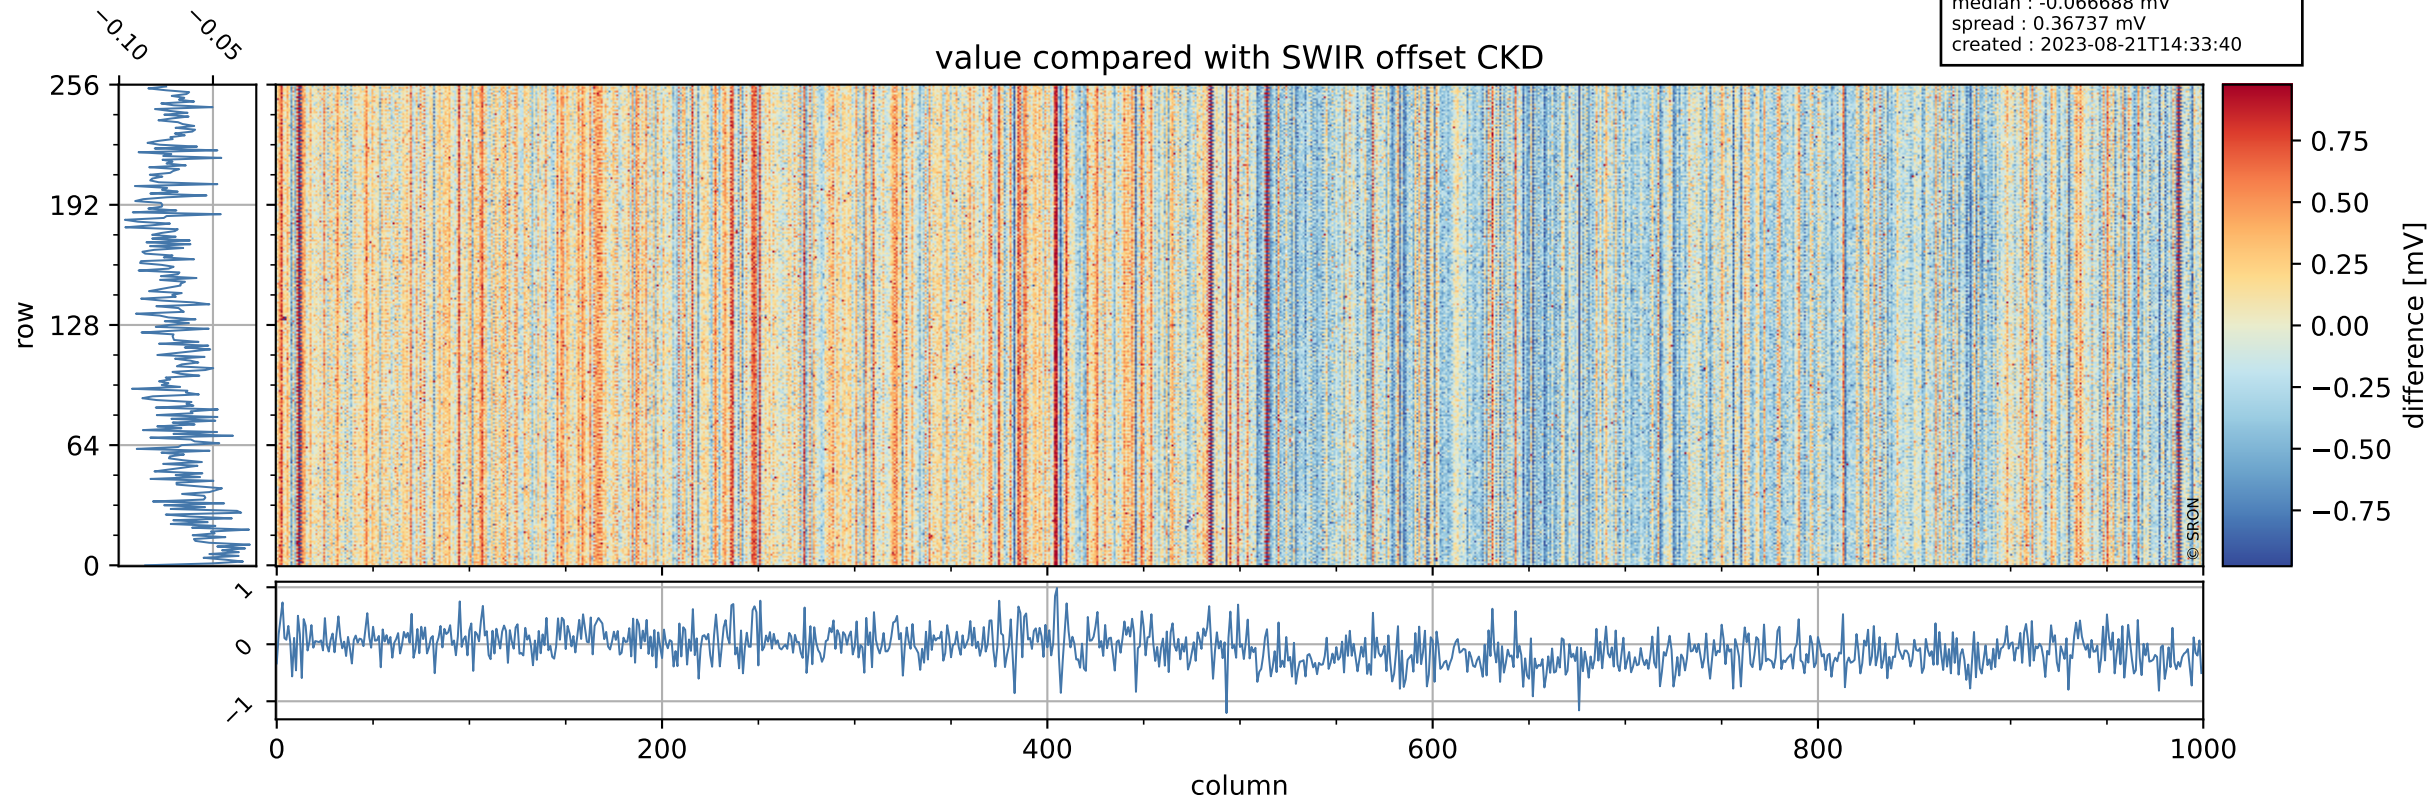

Tropomi SWIR offset (official)

orbits : 20 in [10792, 10837]
coverage : 2019-11-13 / 2019-11-16
median : 0.52596 V
spread : 0.035916 V
created : 2023-08-21T14:33:39

value detector map

Tropomi SWIR offset (official)

orbits : 20 in [10792, 10837]
coverage : 2019-11-13 / 2019-11-16
median : 27.336 μV
spread : 14.01 μV
created : 2023-08-21T14:33:40

Tropomi SWIR offset (official)

value compared with SWIR offset CKD

orbits : 20 in [10792, 10837]
coverage : 2019-11-13 / 2019-11-16
median : -0.066688 mV
spread : 0.36737 mV
created : 2023-08-21T14:33:40

Tropomi SWIR offset (official) ground-tracks of Sentinel-5P

orbits : 20 in [10792, 10837]
coverage : 2019-11-13 / 2019-11-16
created : 2023-08-21T14:33:41

Tropomi SWIR offset (official)

orbits : [2827, 10837]
coverage : 2018-04-30 / 2019-11-16
created : 2023-08-21T14:33:41

trend of detector median & temperatures