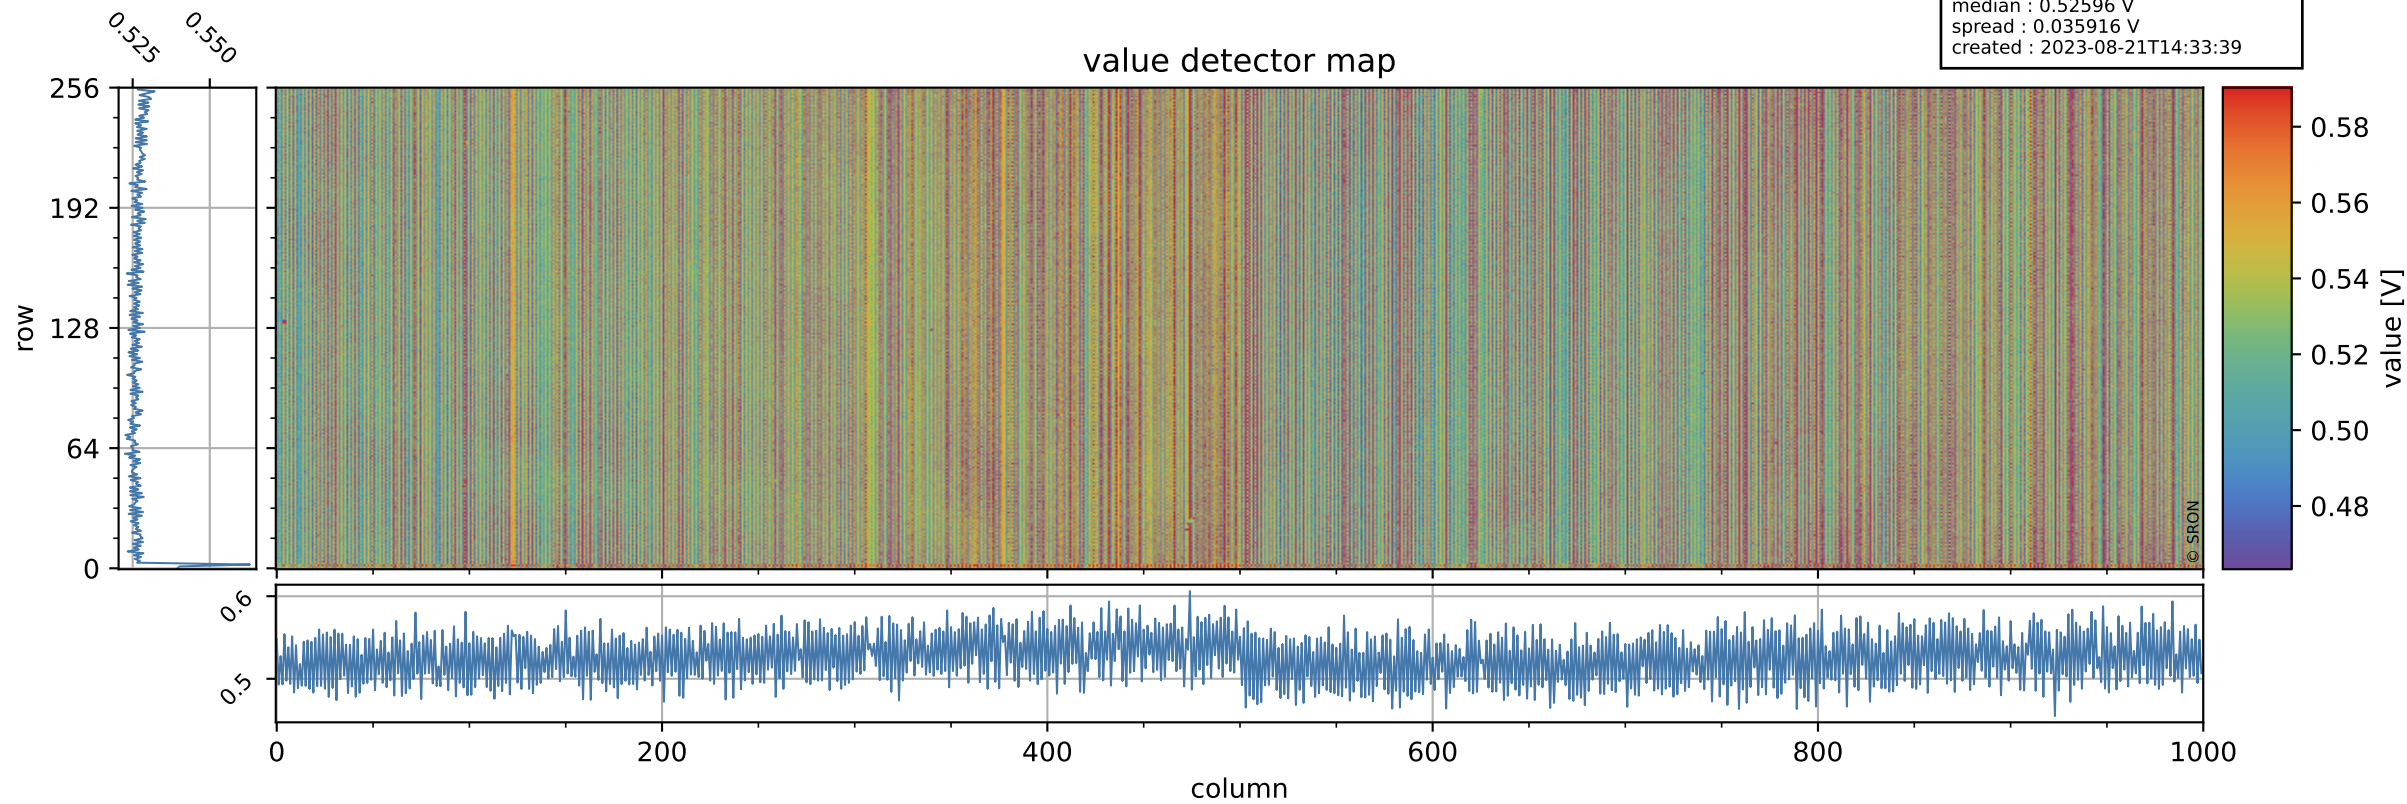

Tropomi SWIR offset (official)

orbits : 20 in [10792, 10837]
coverage : 2019-11-13 / 2019-11-16
median : 0.52596 V
spread : 0.035916 V
created : 2023-08-21T14:33:39

value detector map

Tropomi SWIR offset (official)

orbits : 20 in [10792, 10837]
coverage : 2019-11-13 / 2019-11-16
median : 27.336 μV
spread : 14.01 μV
created : 2023-08-21T14:33:40

Tropomi SWIR offset (official)

value compared with SWIR offset CKD

orbits : 20 in [10792, 10837]
coverage : 2019-11-13 / 2019-11-16
median : -0.066688 mV
spread : 0.36737 mV
created : 2023-08-21T14:33:40

Tropomi SWIR offset (official) ground-tracks of Sentinel-5P

orbits : 20 in [10792, 10837]
coverage : 2019-11-13 / 2019-11-16
created : 2023-08-21T14:33:41

Tropomi SWIR offset (official)

orbits : [2827, 10837]
coverage : 2018-04-30 / 2019-11-16
created : 2023-08-21T14:33:41

trend of detector median & temperatures