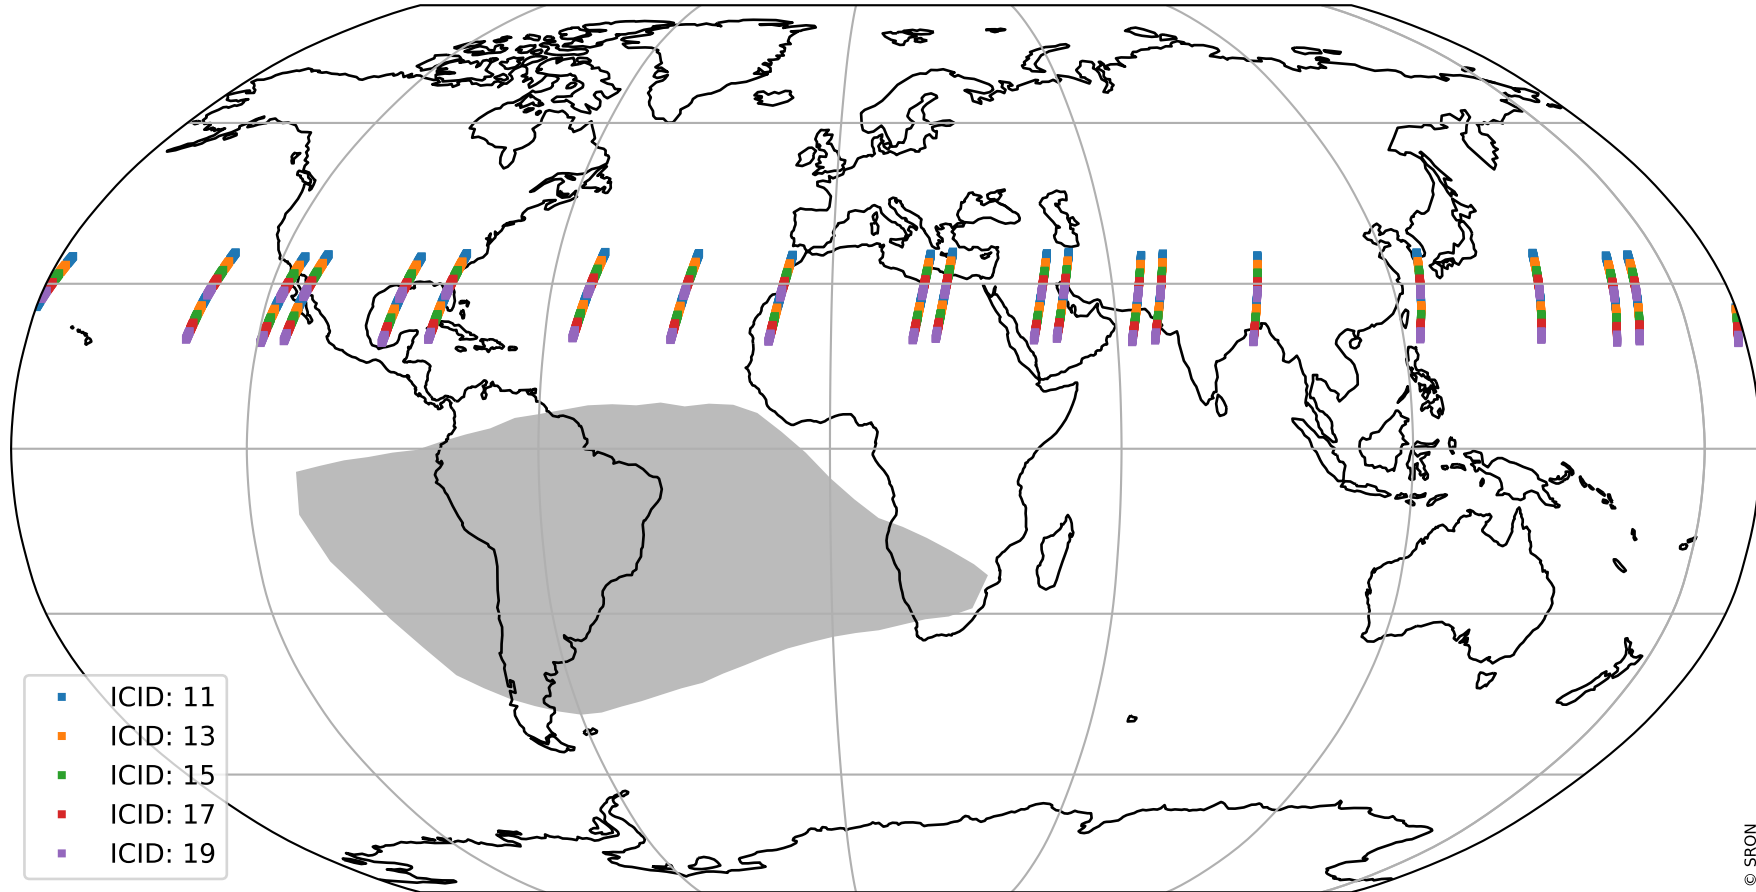

Tropomi SWIR offset (official)

orbits : 20 in [10792, 10837]
coverage : 2019-11-13 / 2019-11-16
median : 0.52596 V
spread : 0.035916 V
created : 2023-08-21T14:33:39

value detector map

Tropomi SWIR offset (official)

orbits : 20 in [10792, 10837]
coverage : 2019-11-13 / 2019-11-16
median : 27.336 μV
spread : 14.01 μV
created : 2023-08-21T14:33:40

Tropomi SWIR offset (official)

value compared with SWIR offset CKD

orbits : 20 in [10792, 10837]
coverage : 2019-11-13 / 2019-11-16
median : -0.066688 mV
spread : 0.36737 mV
created : 2023-08-21T14:33:40

Tropomi SWIR offset (official) ground-tracks of Sentinel-5P

orbits : 20 in [10792, 10837]
coverage : 2019-11-13 / 2019-11-16
created : 2023-08-21T14:33:41

Tropomi SWIR offset (official)

orbits : [2827, 10837]
coverage : 2018-04-30 / 2019-11-16
created : 2023-08-21T14:33:41