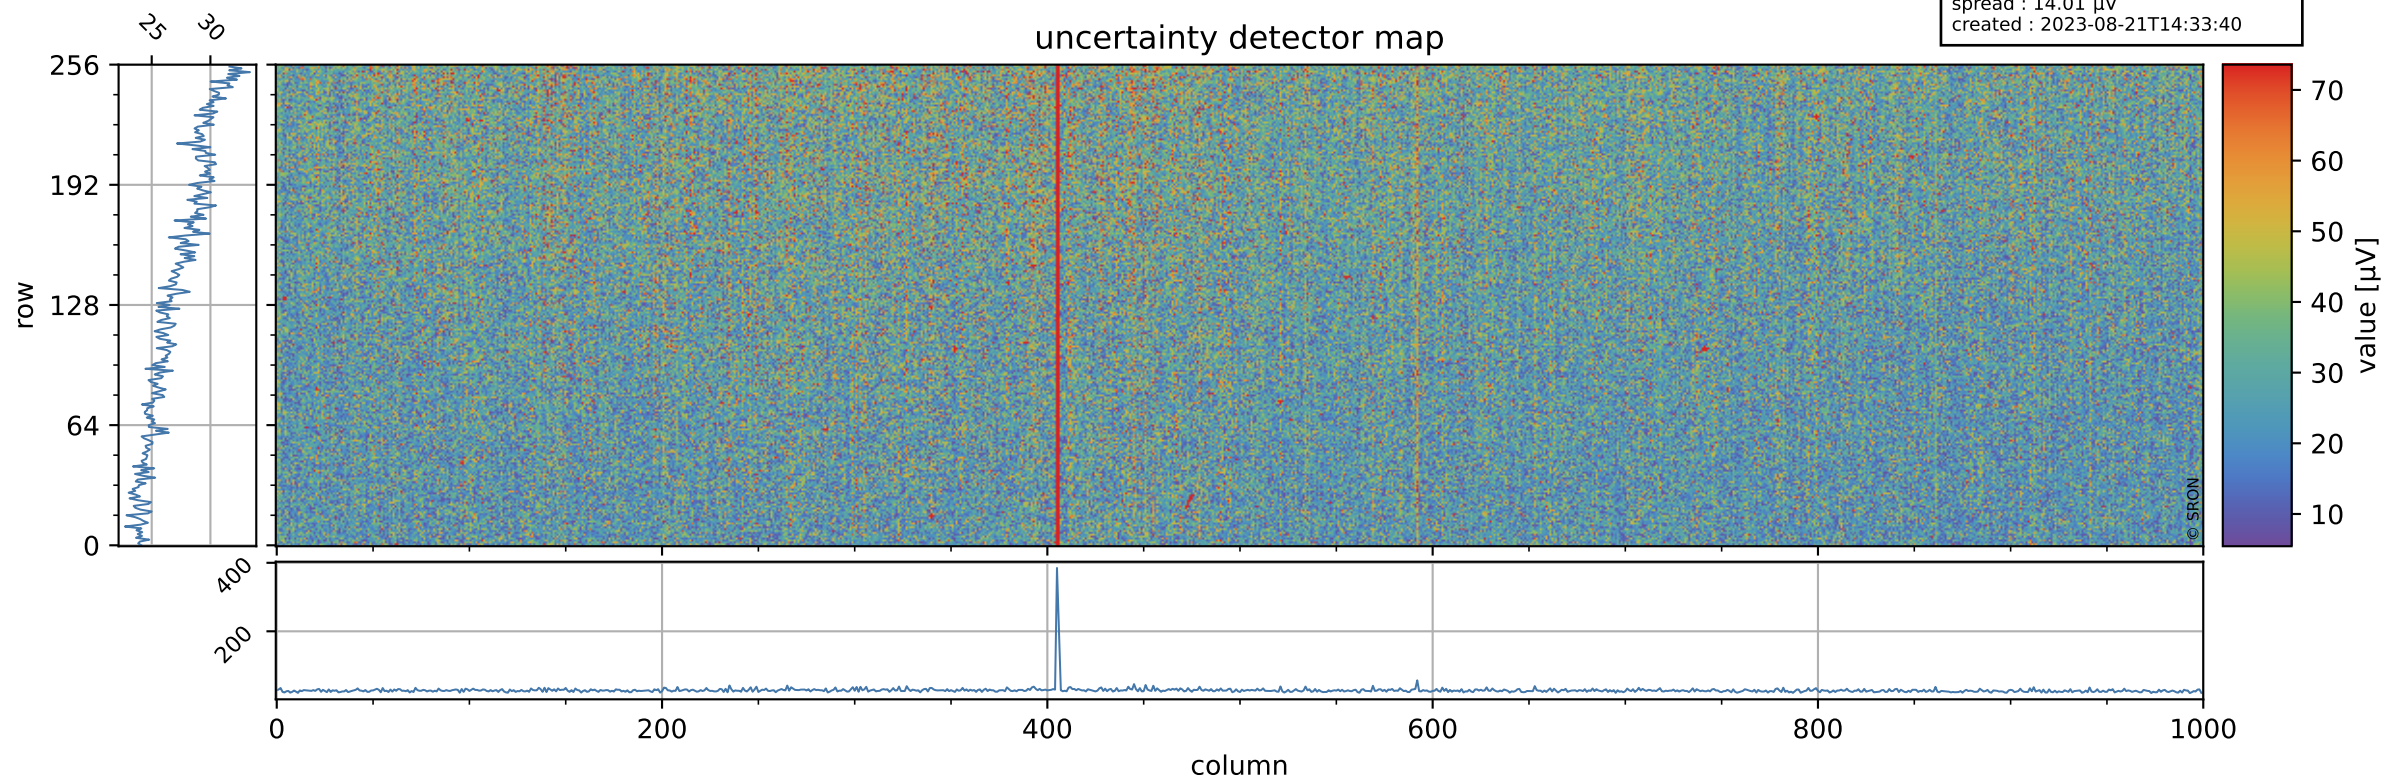

Tropomi SWIR offset (official)

orbits : 20 in [10792, 10837]
coverage : 2019-11-13 / 2019-11-16
median : 0.52596 V
spread : 0.035916 V
created : 2023-08-21T14:33:39

value detector map

Tropomi SWIR offset (official)

orbits : 20 in [10792, 10837]
coverage : 2019-11-13 / 2019-11-16
median : 27.336 μV
spread : 14.01 μV
created : 2023-08-21T14:33:40

Tropomi SWIR offset (official)

value compared with SWIR offset CKD

orbits : 20 in [10792, 10837]
coverage : 2019-11-13 / 2019-11-16
median : -0.066688 mV
spread : 0.36737 mV
created : 2023-08-21T14:33:40

Tropomi SWIR offset (official) ground-tracks of Sentinel-5P

orbits : 20 in [10792, 10837]
coverage : 2019-11-13 / 2019-11-16
created : 2023-08-21T14:33:41

Tropomi SWIR offset (official)

orbits : [2827, 10837]
coverage : 2018-04-30 / 2019-11-16
created : 2023-08-21T14:33:41

trend of detector median & temperatures