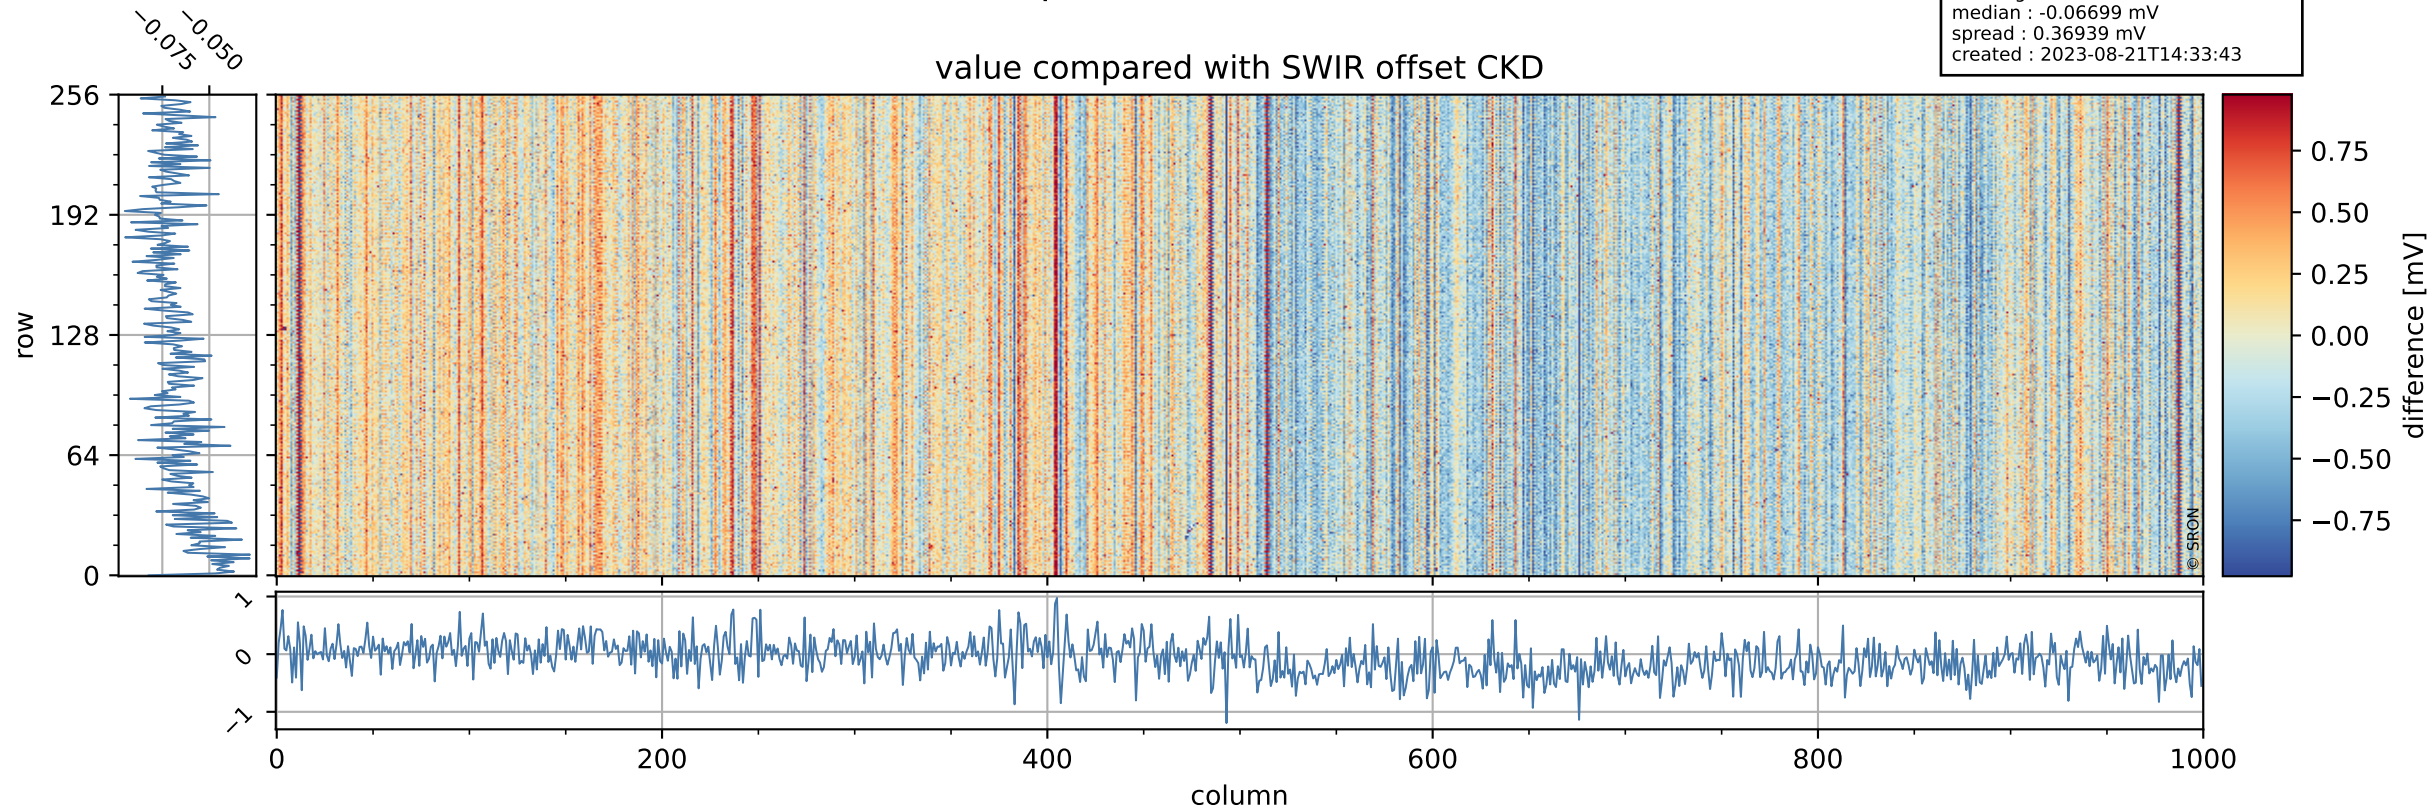

## value detector map

# Tropomi SWIR offset (official)

orbits : 19 in [10807, 10852]  
coverage : 2019-11-14 / 2019-11-17  
median : 27.713  $\mu\text{V}$   
spread : 14.159  $\mu\text{V}$   
created : 2023-08-21T14:33:43

# Tropomi SWIR offset (official) ground-tracks of Sentinel-5P

orbits : 19 in [10807, 10852]  
coverage : 2019-11-14 / 2019-11-17  
created : 2023-08-21T14:33:44

# Tropomi SWIR offset (official)

orbits : [2827, 10852]  
coverage : 2018-04-30 / 2019-11-17  
created : 2023-08-21T14:33:44