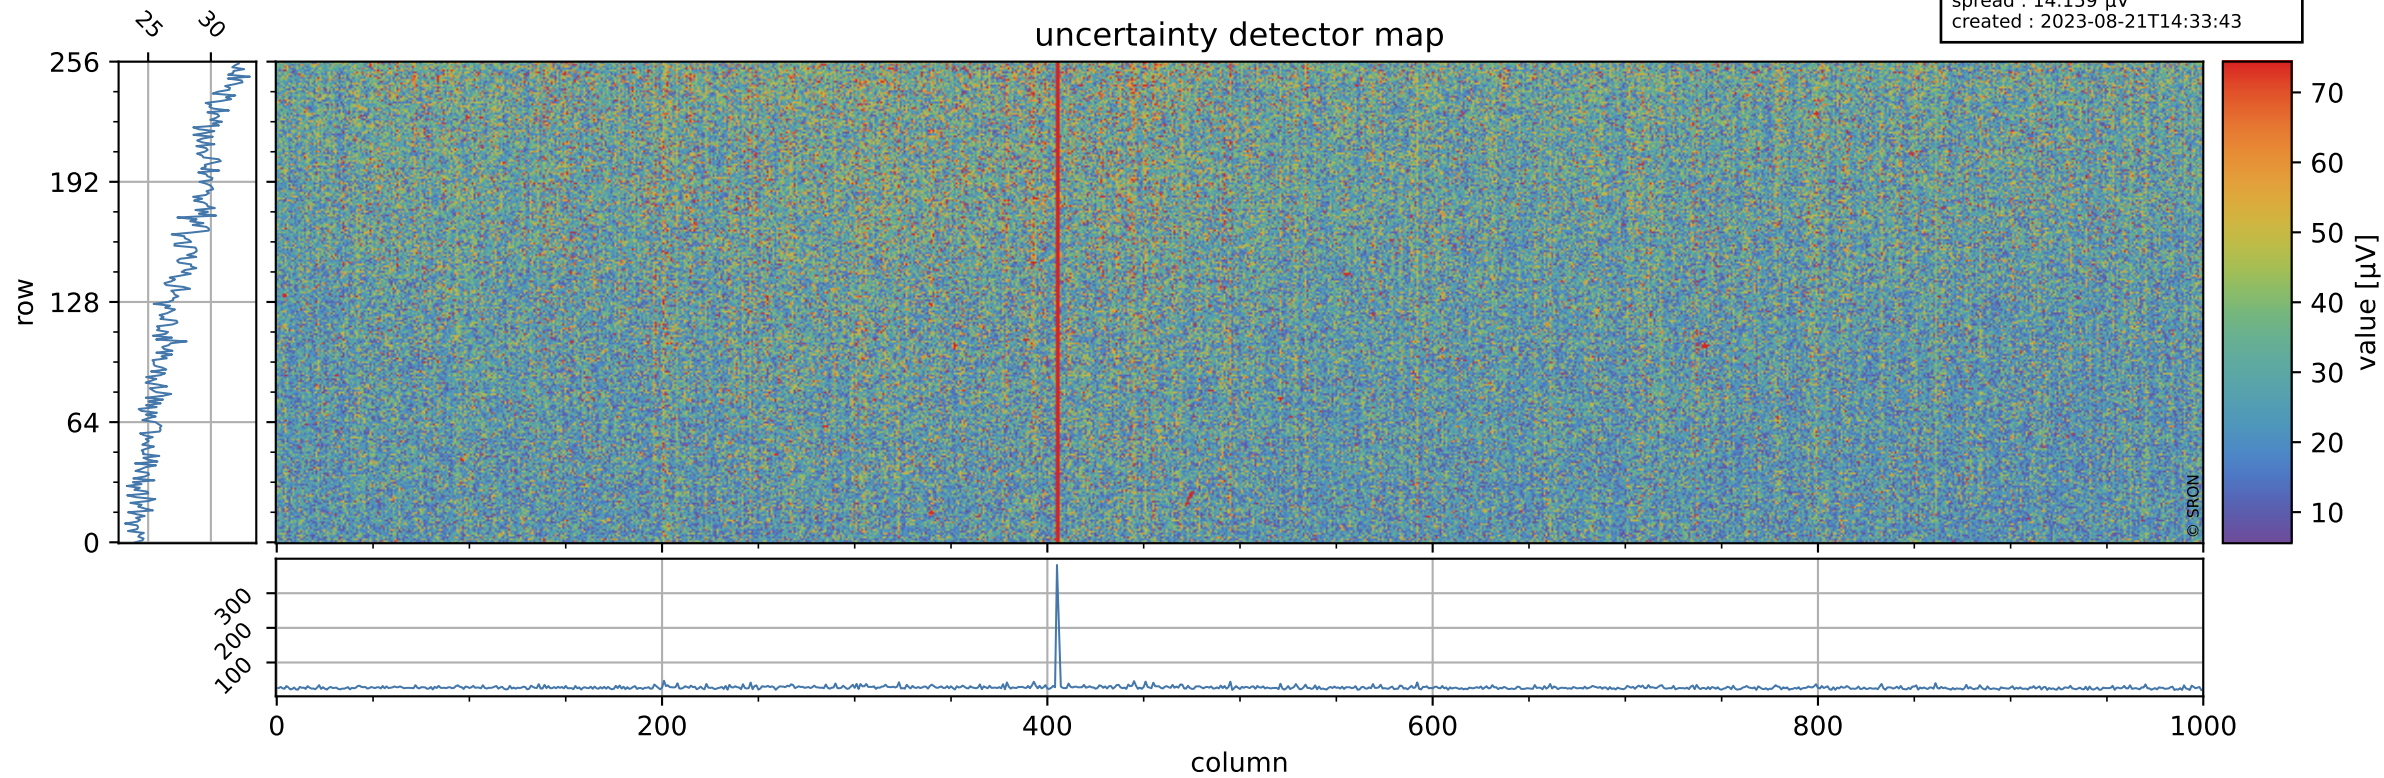

# Tropomi SWIR offset (official)

orbits : 19 in [10807, 10852]  
coverage : 2019-11-14 / 2019-11-17  
median : 0.52596 V  
spread : 0.035918 V  
created : 2023-08-21T14:33:42

## value detector map

# Tropomi SWIR offset (official)

orbits : 19 in [10807, 10852]  
coverage : 2019-11-14 / 2019-11-17  
median : 27.713  $\mu\text{V}$   
spread : 14.159  $\mu\text{V}$   
created : 2023-08-21T14:33:43

# Tropomi SWIR offset (official) ground-tracks of Sentinel-5P

orbits : 19 in [10807, 10852]  
coverage : 2019-11-14 / 2019-11-17  
created : 2023-08-21T14:33:44