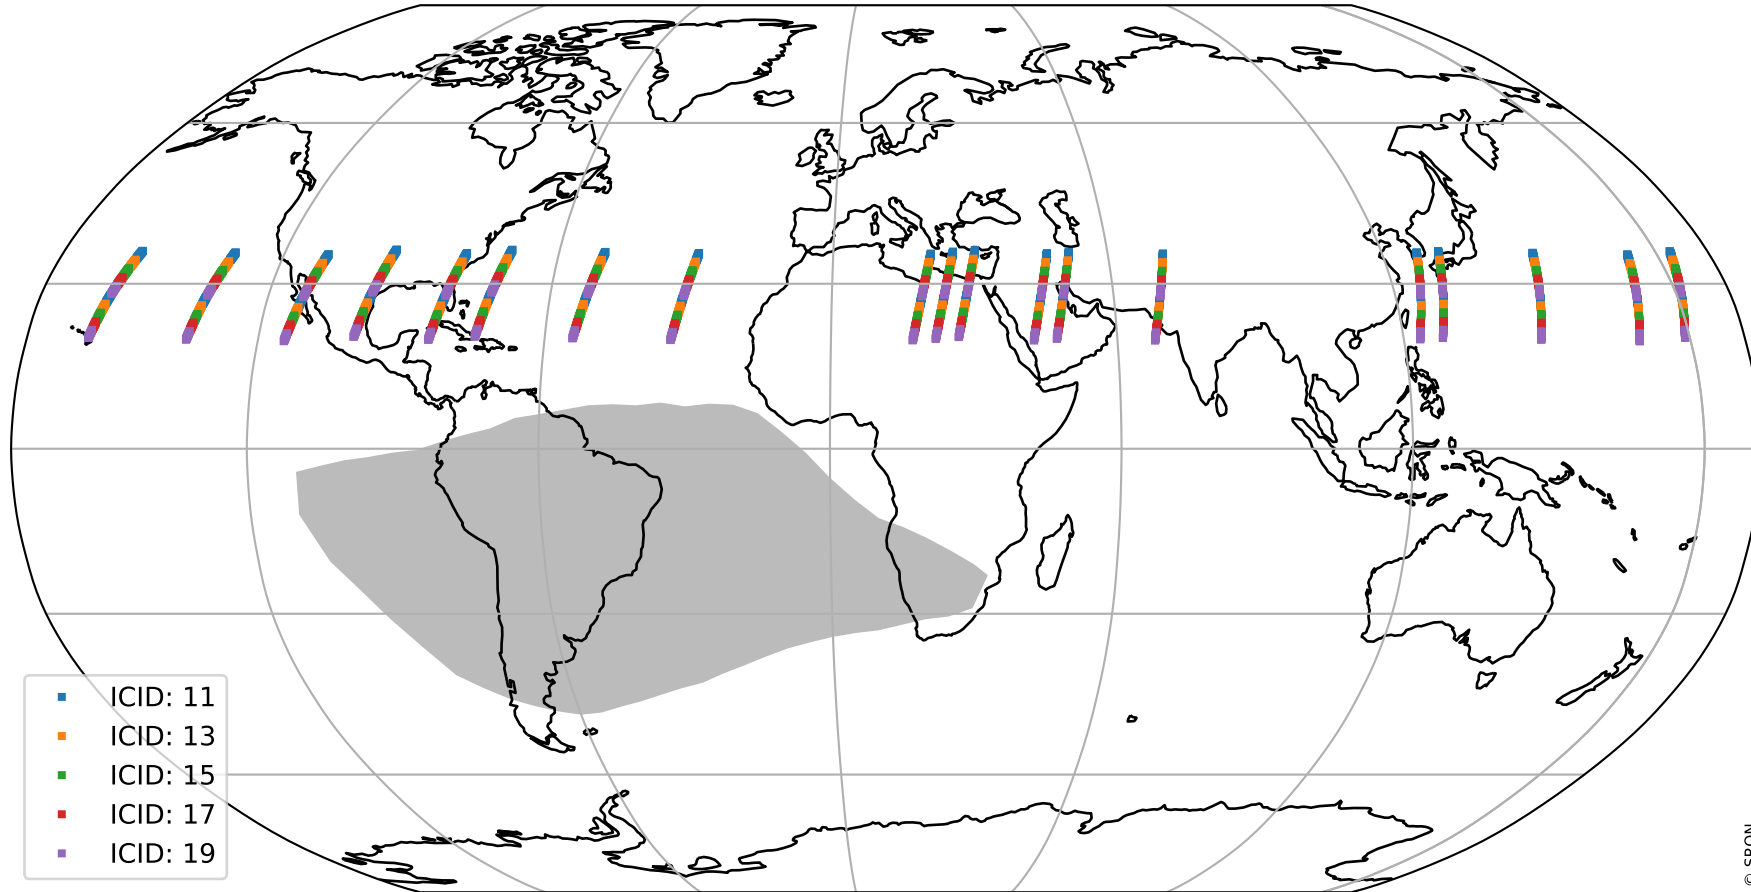

# Tropomi SWIR offset (official)

orbits : 19 in [10807, 10852]  
coverage : 2019-11-14 / 2019-11-17  
median : 27.713  $\mu\text{V}$   
spread : 14.159  $\mu\text{V}$   
created : 2023-08-21T14:33:43

# Tropomi SWIR offset (official)

value compared with SWIR offset CKD

orbits : 19 in [10807, 10852]  
coverage : 2019-11-14 / 2019-11-17  
median : -0.06699 mV  
spread : 0.36939 mV  
created : 2023-08-21T14:33:43

# Tropomi SWIR offset (official) ground-tracks of Sentinel-5P

orbits : 19 in [10807, 10852]  
coverage : 2019-11-14 / 2019-11-17  
created : 2023-08-21T14:33:44

# Tropomi SWIR offset (official)

orbits : [2827, 10852]  
coverage : 2018-04-30 / 2019-11-17  
created : 2023-08-21T14:33:44