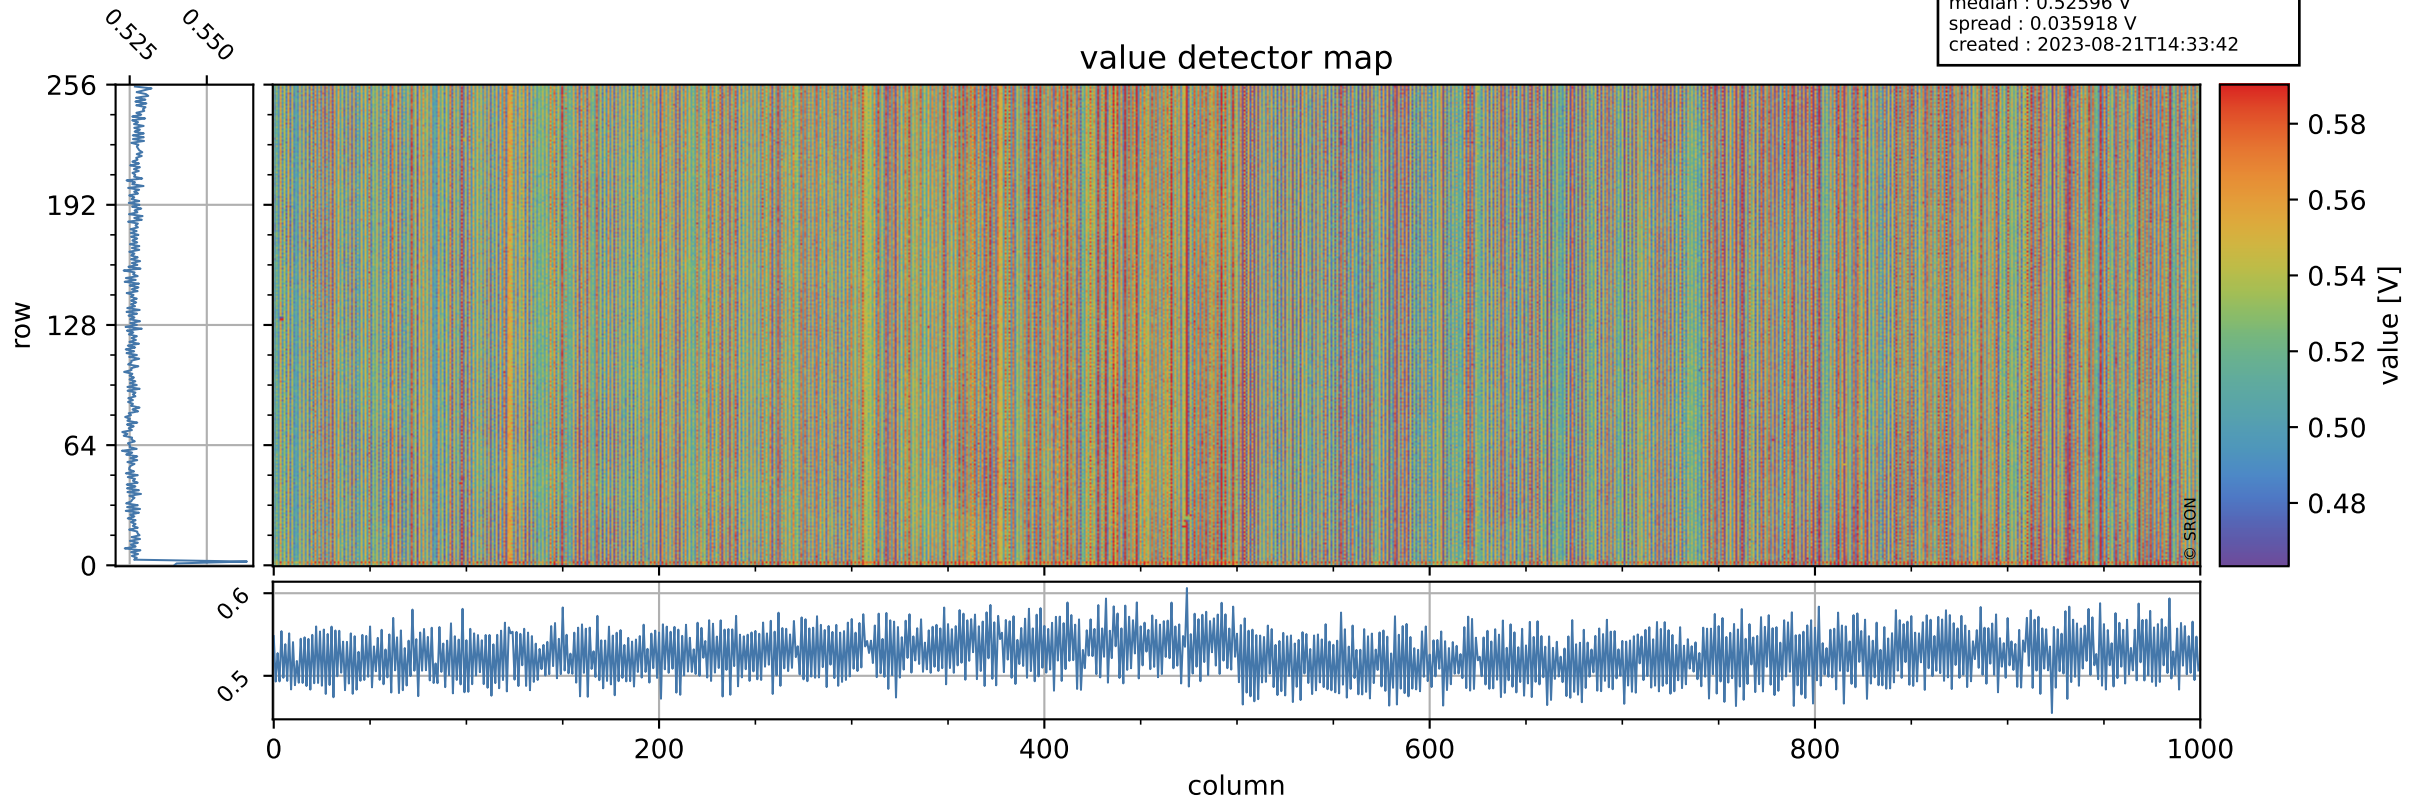

# Tropomi SWIR offset (official)

orbits : 19 in [10807, 10852]  
coverage : 2019-11-14 / 2019-11-17  
median : 0.52596 V  
spread : 0.035918 V  
created : 2023-08-21T14:33:42

## value detector map

# Tropomi SWIR offset (official)

orbits : 19 in [10807, 10852]  
coverage : 2019-11-14 / 2019-11-17  
median : 27.713  $\mu\text{V}$   
spread : 14.159  $\mu\text{V}$   
created : 2023-08-21T14:33:43

# Tropomi SWIR offset (official) ground-tracks of Sentinel-5P

orbits : 19 in [10807, 10852]  
coverage : 2019-11-14 / 2019-11-17  
created : 2023-08-21T14:33:44