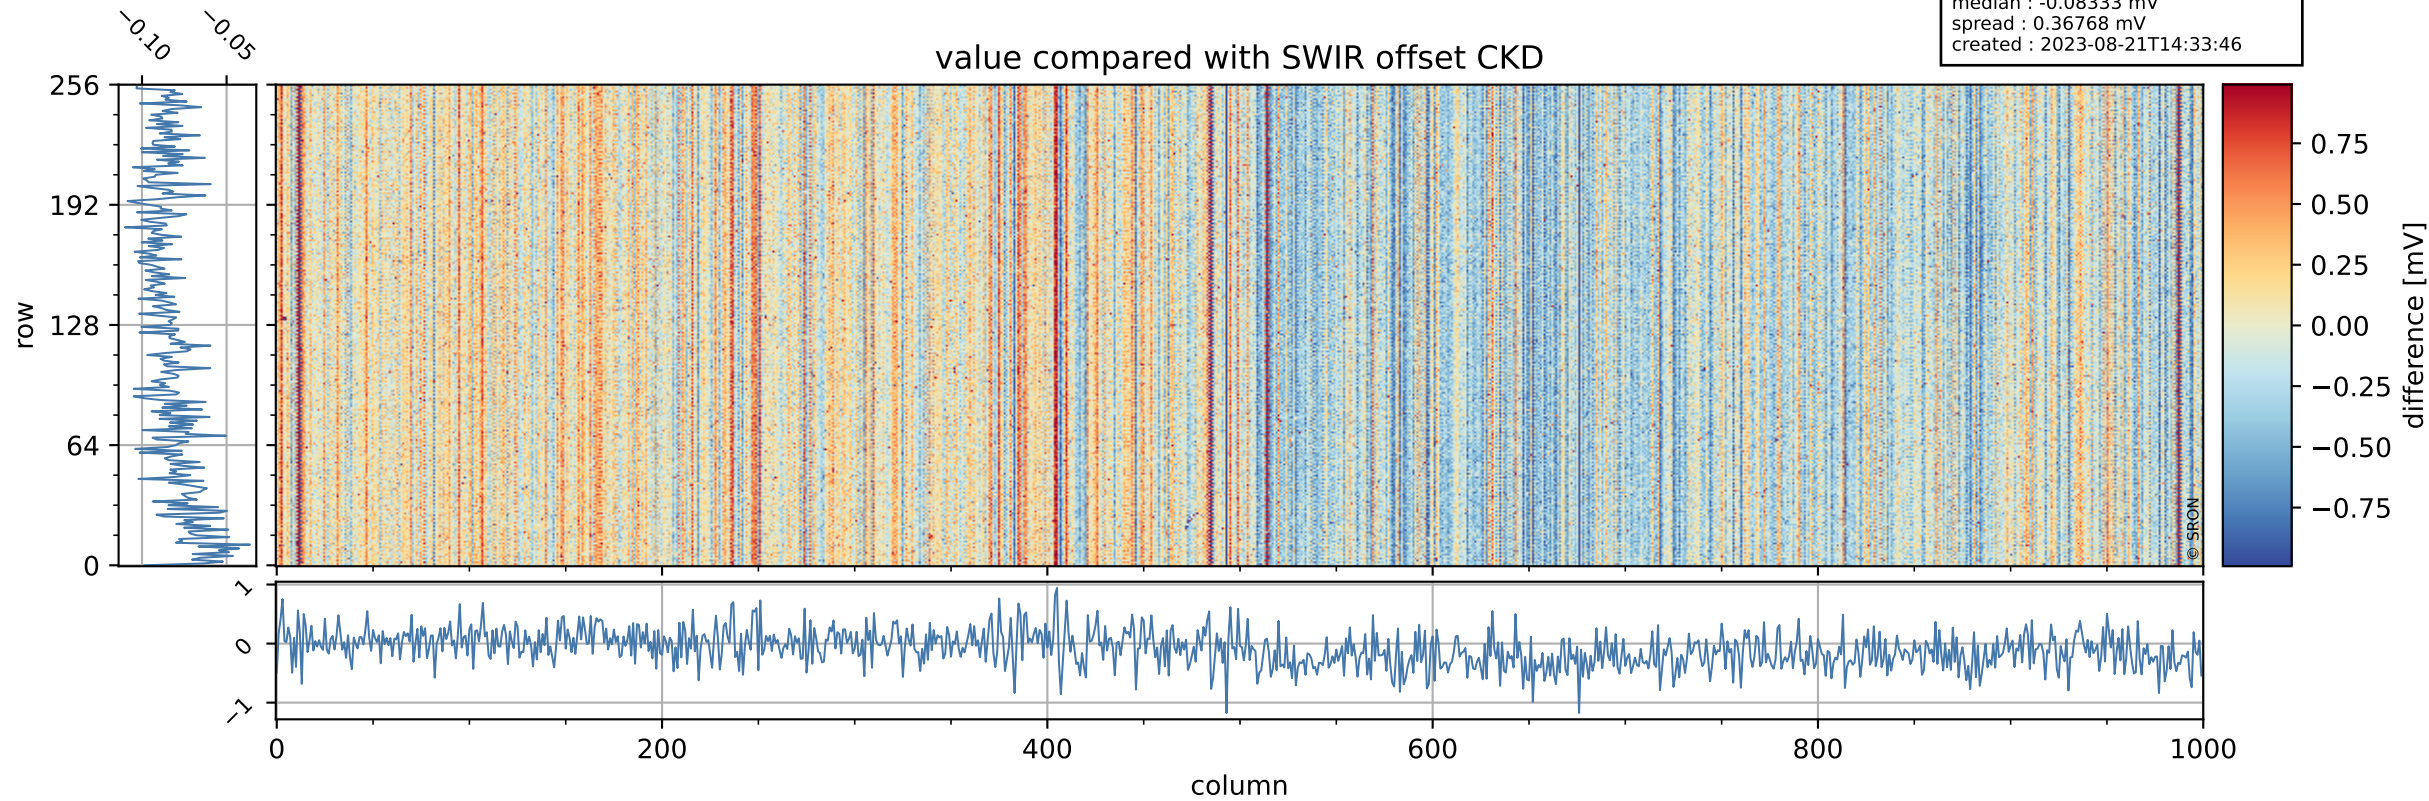

Tropomi SWIR offset (official)

orbits : 20 in [10822, 10867]
coverage : 2019-11-15 / 2019-11-18
median : 0.52594 V
spread : 0.035914 V
created : 2023-08-21T14:33:46

value detector map

Tropomi SWIR offset (official)

orbits : 20 in [10822, 10867]
coverage : 2019-11-15 / 2019-11-18
median : 27.754 μV
spread : 14.131 μV
created : 2023-08-21T14:33:46

Tropomi SWIR offset (official)

orbits : 20 in [10822, 10867]
coverage : 2019-11-15 / 2019-11-18
median : -0.08333 mV
spread : 0.36768 mV
created : 2023-08-21T14:33:46

value compared with SWIR offset CKD

Tropomi SWIR offset (official) ground-tracks of Sentinel-5P

orbits : 20 in [10822, 10867]
coverage : 2019-11-15 / 2019-11-18
created : 2023-08-21T14:33:47

Tropomi SWIR offset (official)

orbits : [2827, 10867]
coverage : 2018-04-30 / 2019-11-18
created : 2023-08-21T14:33:47

trend of detector median & temperatures