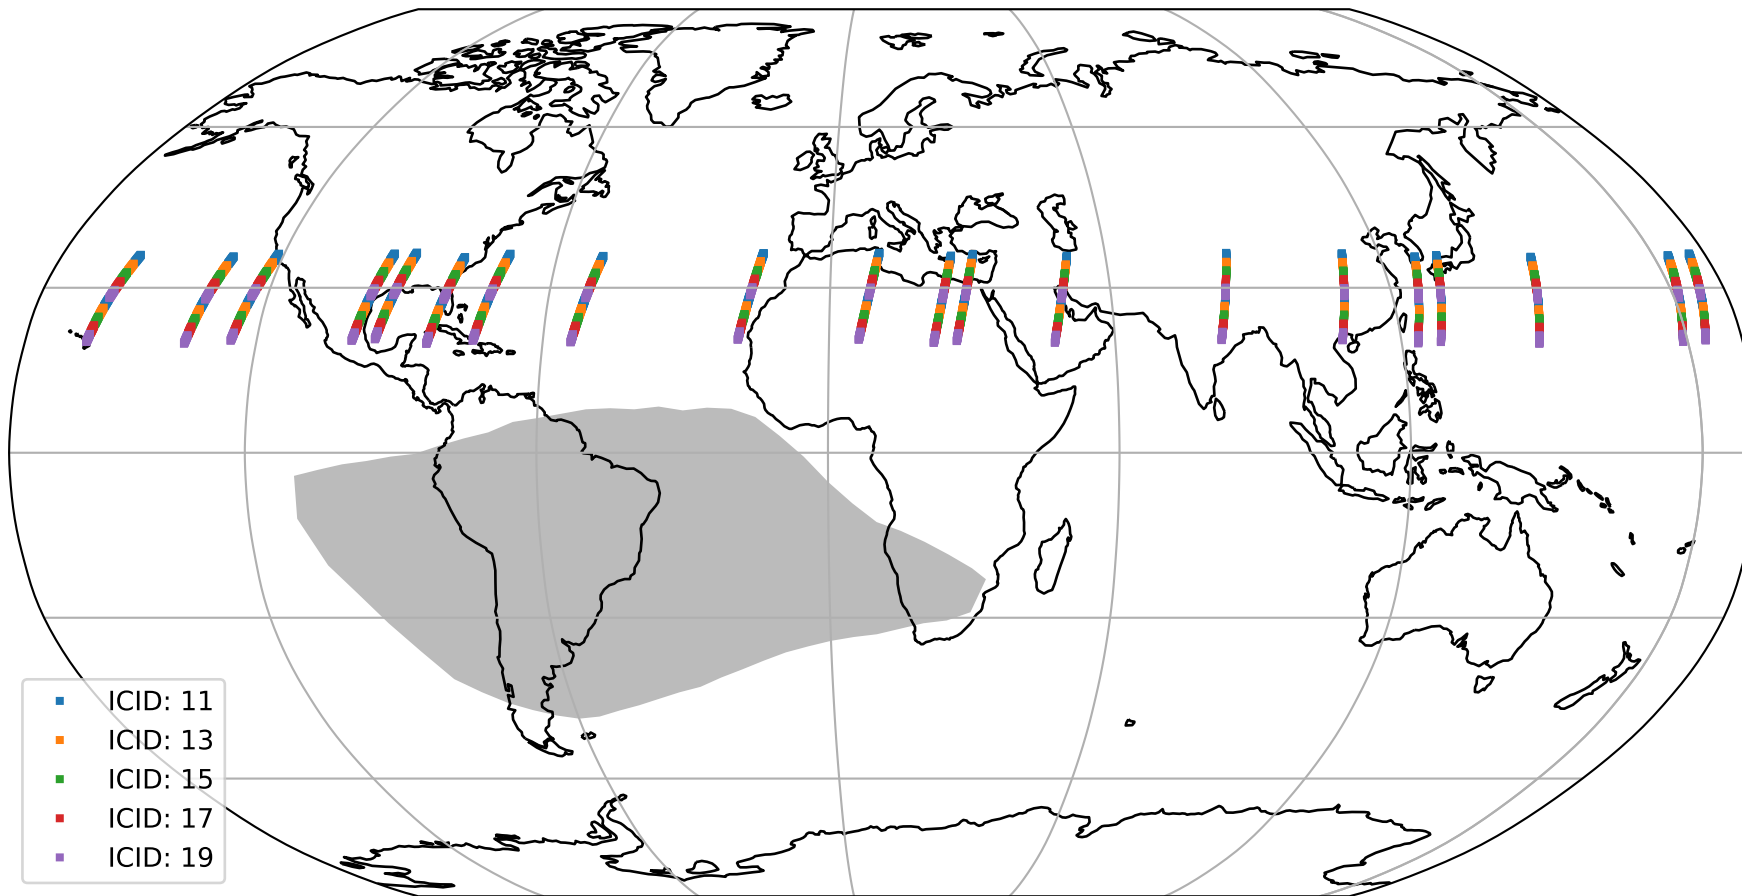

Tropomi SWIR offset (official)

orbits : 20 in [10822, 10867]
coverage : 2019-11-15 / 2019-11-18
median : 0.52594 V
spread : 0.035914 V
created : 2023-08-21T14:33:46

value detector map

Tropomi SWIR offset (official)

orbits : 20 in [10822, 10867]
coverage : 2019-11-15 / 2019-11-18
median : 27.754 μV
spread : 14.131 μV
created : 2023-08-21T14:33:46

Tropomi SWIR offset (official)

orbits : 20 in [10822, 10867]
coverage : 2019-11-15 / 2019-11-18
median : -0.08333 mV
spread : 0.36768 mV
created : 2023-08-21T14:33:46

value compared with SWIR offset CKD

Tropomi SWIR offset (official) ground-tracks of Sentinel-5P

orbits : 20 in [10822, 10867]
coverage : 2019-11-15 / 2019-11-18
created : 2023-08-21T14:33:47

Tropomi SWIR offset (official)

orbits : [2827, 10867]
coverage : 2018-04-30 / 2019-11-18
created : 2023-08-21T14:33:47

trend of detector median & temperatures