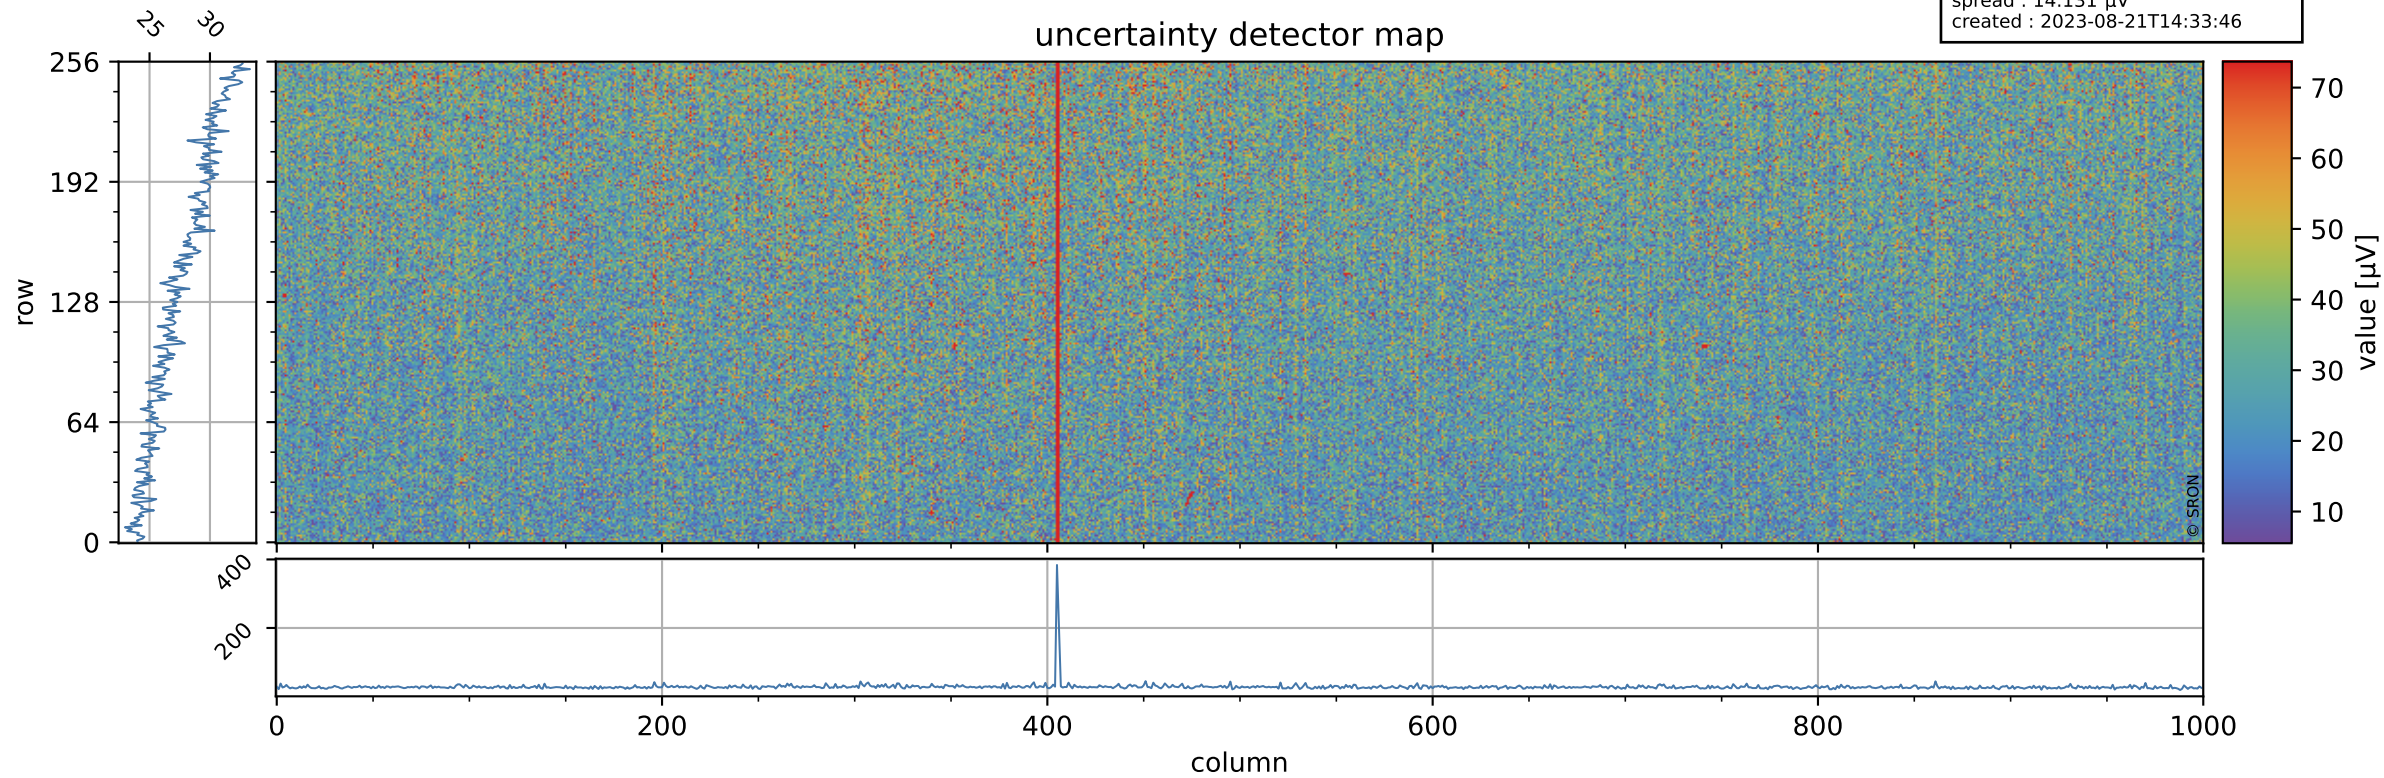

Tropomi SWIR offset (official)

orbits : 20 in [10822, 10867]
coverage : 2019-11-15 / 2019-11-18
median : 0.52594 V
spread : 0.035914 V
created : 2023-08-21T14:33:46

value detector map

Tropomi SWIR offset (official)

orbits : 20 in [10822, 10867]
coverage : 2019-11-15 / 2019-11-18
median : 27.754 μV
spread : 14.131 μV
created : 2023-08-21T14:33:46

Tropomi SWIR offset (official)

orbits : 20 in [10822, 10867]
coverage : 2019-11-15 / 2019-11-18
median : -0.08333 mV
spread : 0.36768 mV
created : 2023-08-21T14:33:46

value compared with SWIR offset CKD

Tropomi SWIR offset (official) ground-tracks of Sentinel-5P

orbits : 20 in [10822, 10867]
coverage : 2019-11-15 / 2019-11-18
created : 2023-08-21T14:33:47

Tropomi SWIR offset (official)

orbits : [2827, 10867]
coverage : 2018-04-30 / 2019-11-18
created : 2023-08-21T14:33:47

trend of detector median & temperatures