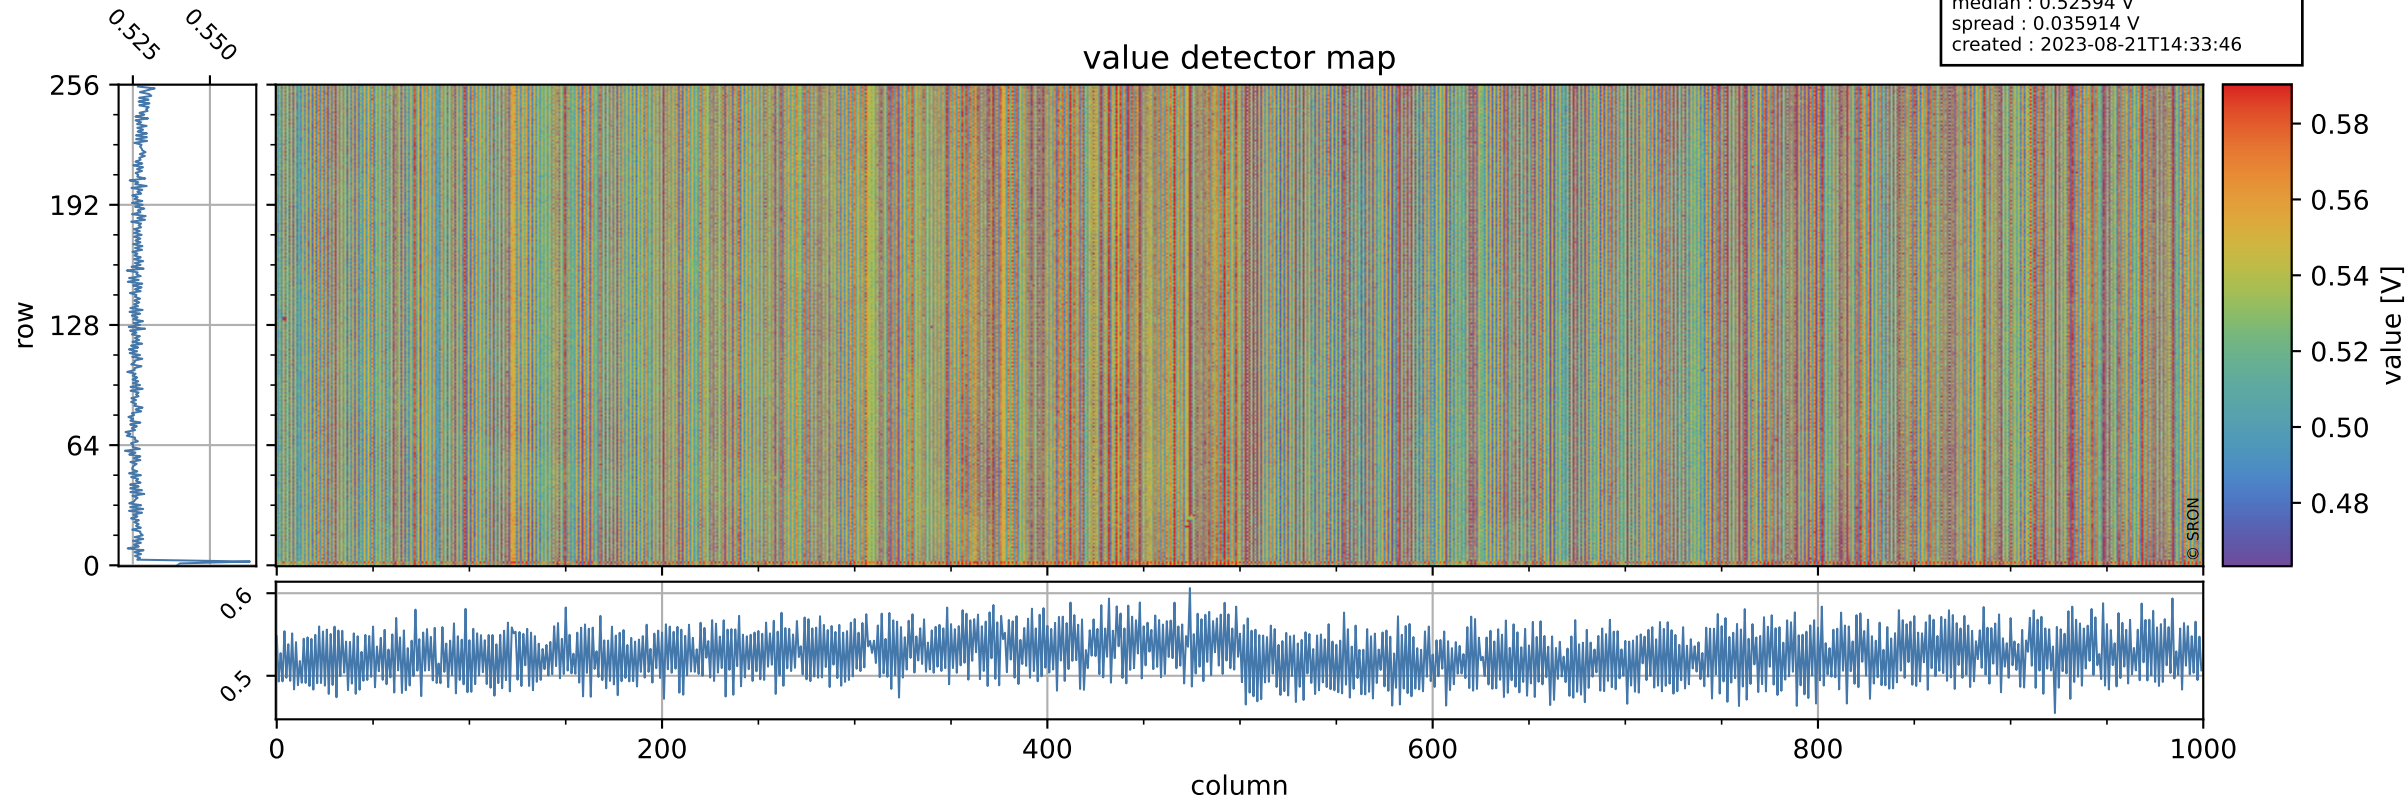

Tropomi SWIR offset (official)

orbits : 20 in [10822, 10867]
coverage : 2019-11-15 / 2019-11-18
median : 0.52594 V
spread : 0.035914 V
created : 2023-08-21T14:33:46

value detector map

Tropomi SWIR offset (official)

orbits : 20 in [10822, 10867]
coverage : 2019-11-15 / 2019-11-18
median : 27.754 μV
spread : 14.131 μV
created : 2023-08-21T14:33:46

Tropomi SWIR offset (official)

orbits : 20 in [10822, 10867]
coverage : 2019-11-15 / 2019-11-18
median : -0.08333 mV
spread : 0.36768 mV
created : 2023-08-21T14:33:46

value compared with SWIR offset CKD

Tropomi SWIR offset (official) ground-tracks of Sentinel-5P

orbits : 20 in [10822, 10867]
coverage : 2019-11-15 / 2019-11-18
created : 2023-08-21T14:33:47

Tropomi SWIR offset (official)

orbits : [2827, 10867]
coverage : 2018-04-30 / 2019-11-18
created : 2023-08-21T14:33:47

trend of detector median & temperatures