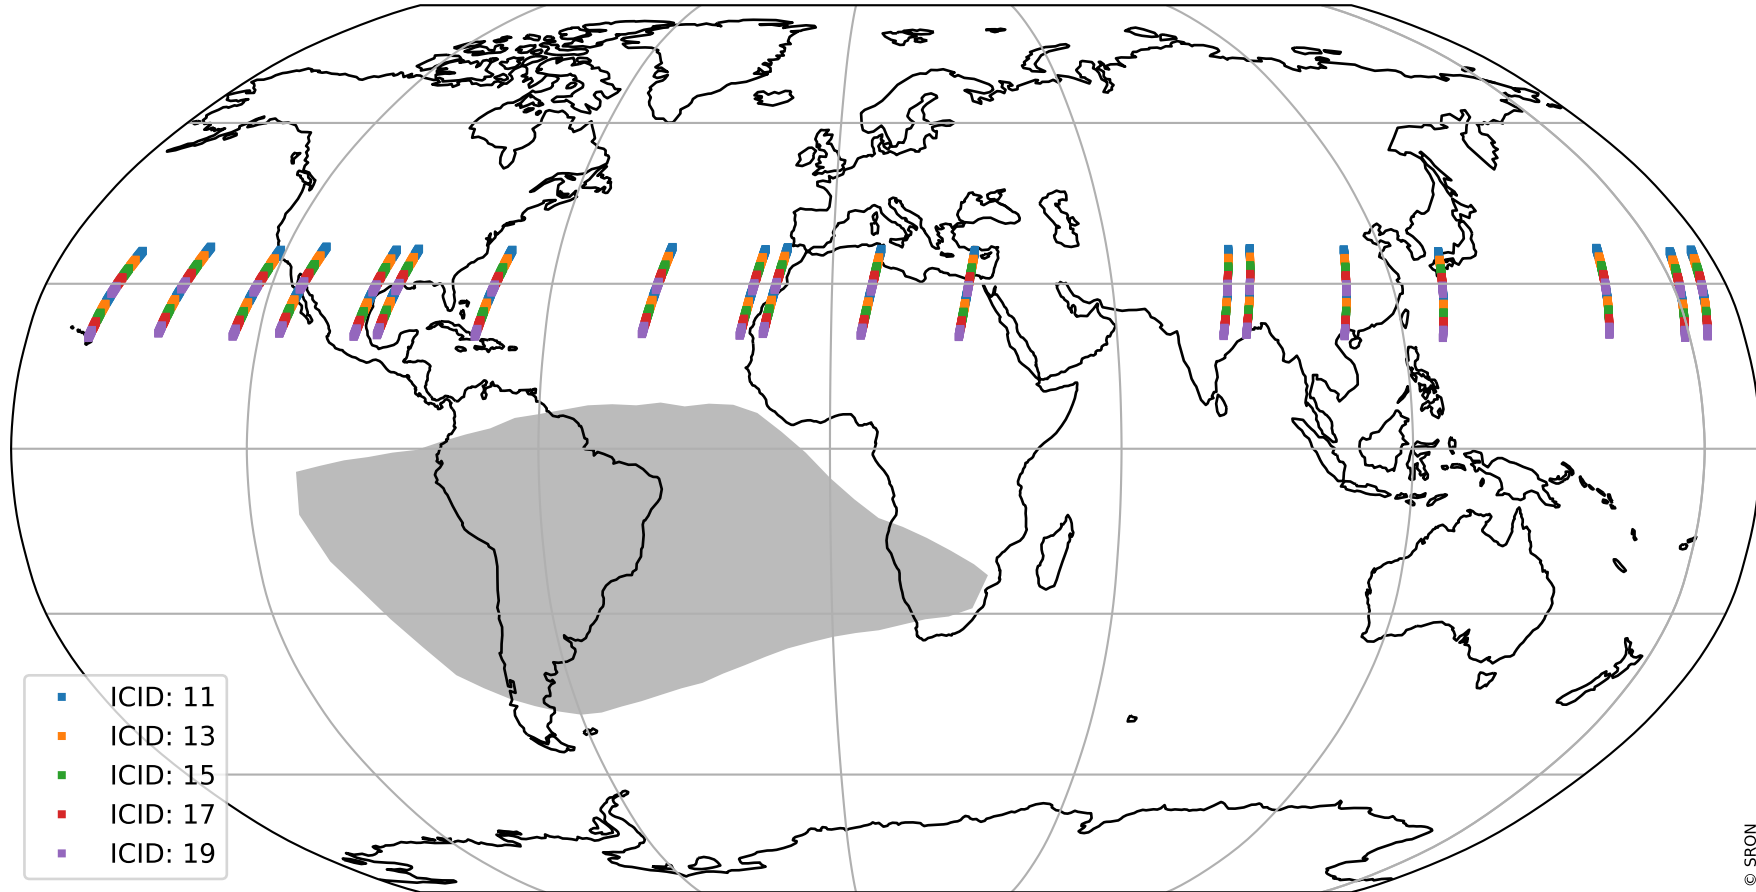

# Tropomi SWIR offset (official)

orbits : 19 in [10837, 10882]  
coverage : 2019-11-16 / 2019-11-19  
median : 28.138  $\mu\text{V}$   
spread : 14.321  $\mu\text{V}$   
created : 2023-08-21T14:33:49

# Tropomi SWIR offset (official)

orbits : 19 in [10837, 10882]  
coverage : 2019-11-16 / 2019-11-19  
median : -0.091788 mV  
spread : 0.36493 mV  
created : 2023-08-21T14:33:49

value compared with SWIR offset CKD

# Tropomi SWIR offset (official) ground-tracks of Sentinel-5P

orbits : 19 in [10837, 10882]  
coverage : 2019-11-16 / 2019-11-19  
created : 2023-08-21T14:33:50

# Tropomi SWIR offset (official)

orbits : [2827, 10882]  
coverage : 2018-04-30 / 2019-11-19  
created : 2023-08-21T14:33:51