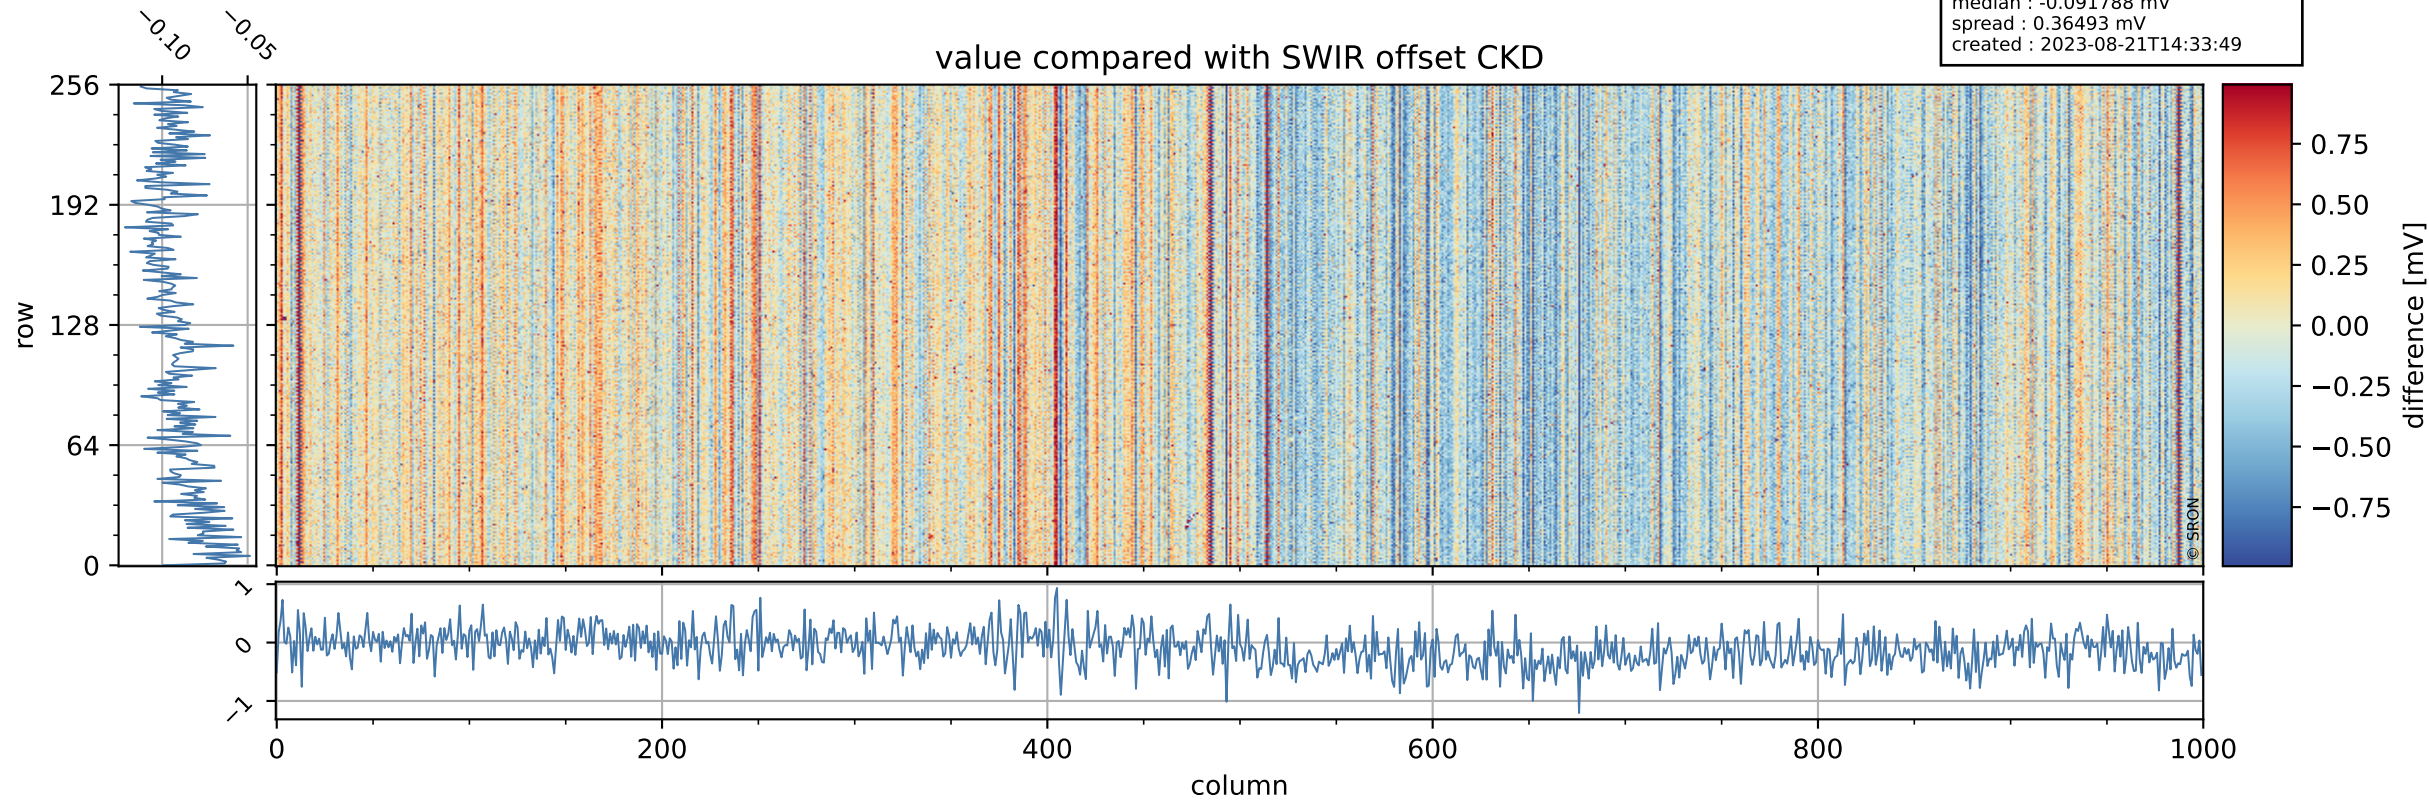

## value detector map

# Tropomi SWIR offset (official)

orbits : 19 in [10837, 10882]  
coverage : 2019-11-16 / 2019-11-19  
median : 28.138  $\mu\text{V}$   
spread : 14.321  $\mu\text{V}$   
created : 2023-08-21T14:33:49

# Tropomi SWIR offset (official)

orbits : 19 in [10837, 10882]  
coverage : 2019-11-16 / 2019-11-19  
median : -0.091788 mV  
spread : 0.36493 mV  
created : 2023-08-21T14:33:49

value compared with SWIR offset CKD

# Tropomi SWIR offset (official) ground-tracks of Sentinel-5P

orbits : 19 in [10837, 10882]  
coverage : 2019-11-16 / 2019-11-19  
created : 2023-08-21T14:33:50