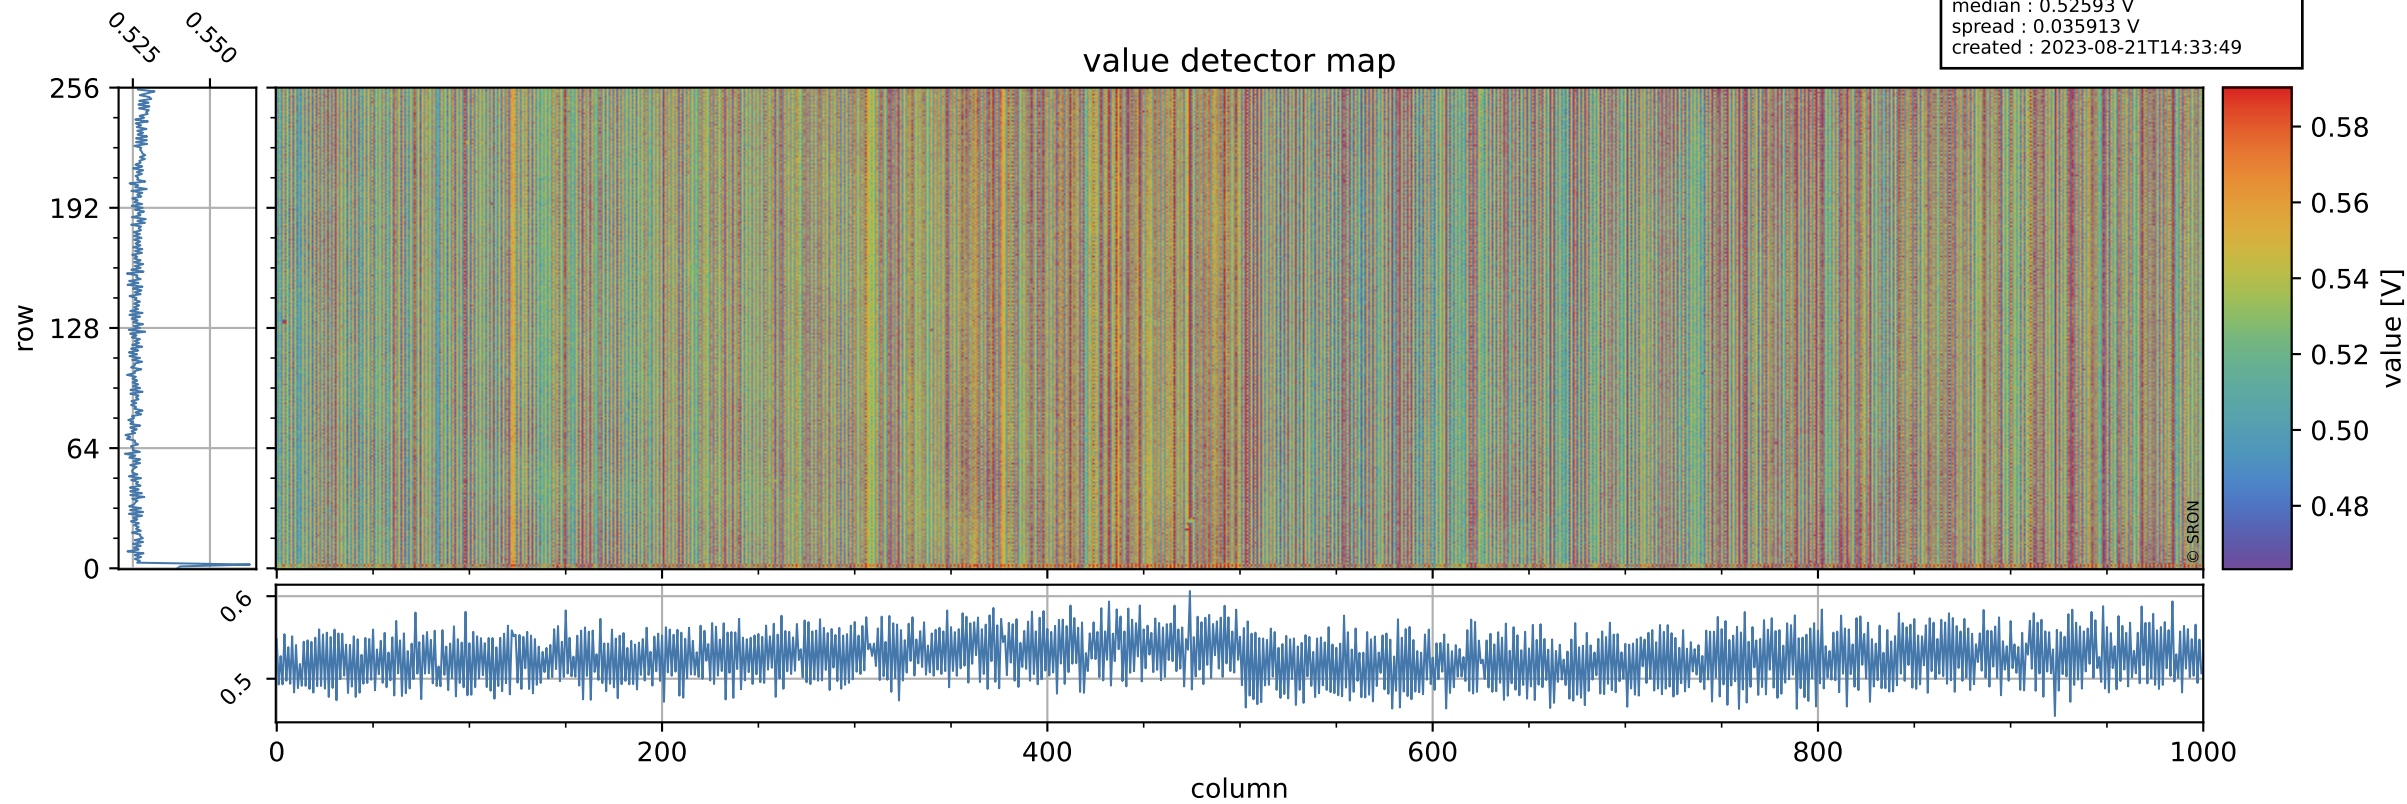

# Tropomi SWIR offset (official)

orbits : 19 in [10837, 10882]  
coverage : 2019-11-16 / 2019-11-19  
median : 0.52593 V  
spread : 0.035913 V  
created : 2023-08-21T14:33:49

## value detector map

# Tropomi SWIR offset (official)

orbits : 19 in [10837, 10882]  
coverage : 2019-11-16 / 2019-11-19  
median : 28.138  $\mu\text{V}$   
spread : 14.321  $\mu\text{V}$   
created : 2023-08-21T14:33:49

# Tropomi SWIR offset (official) ground-tracks of Sentinel-5P

orbits : 19 in [10837, 10882]  
coverage : 2019-11-16 / 2019-11-19  
created : 2023-08-21T14:33:50