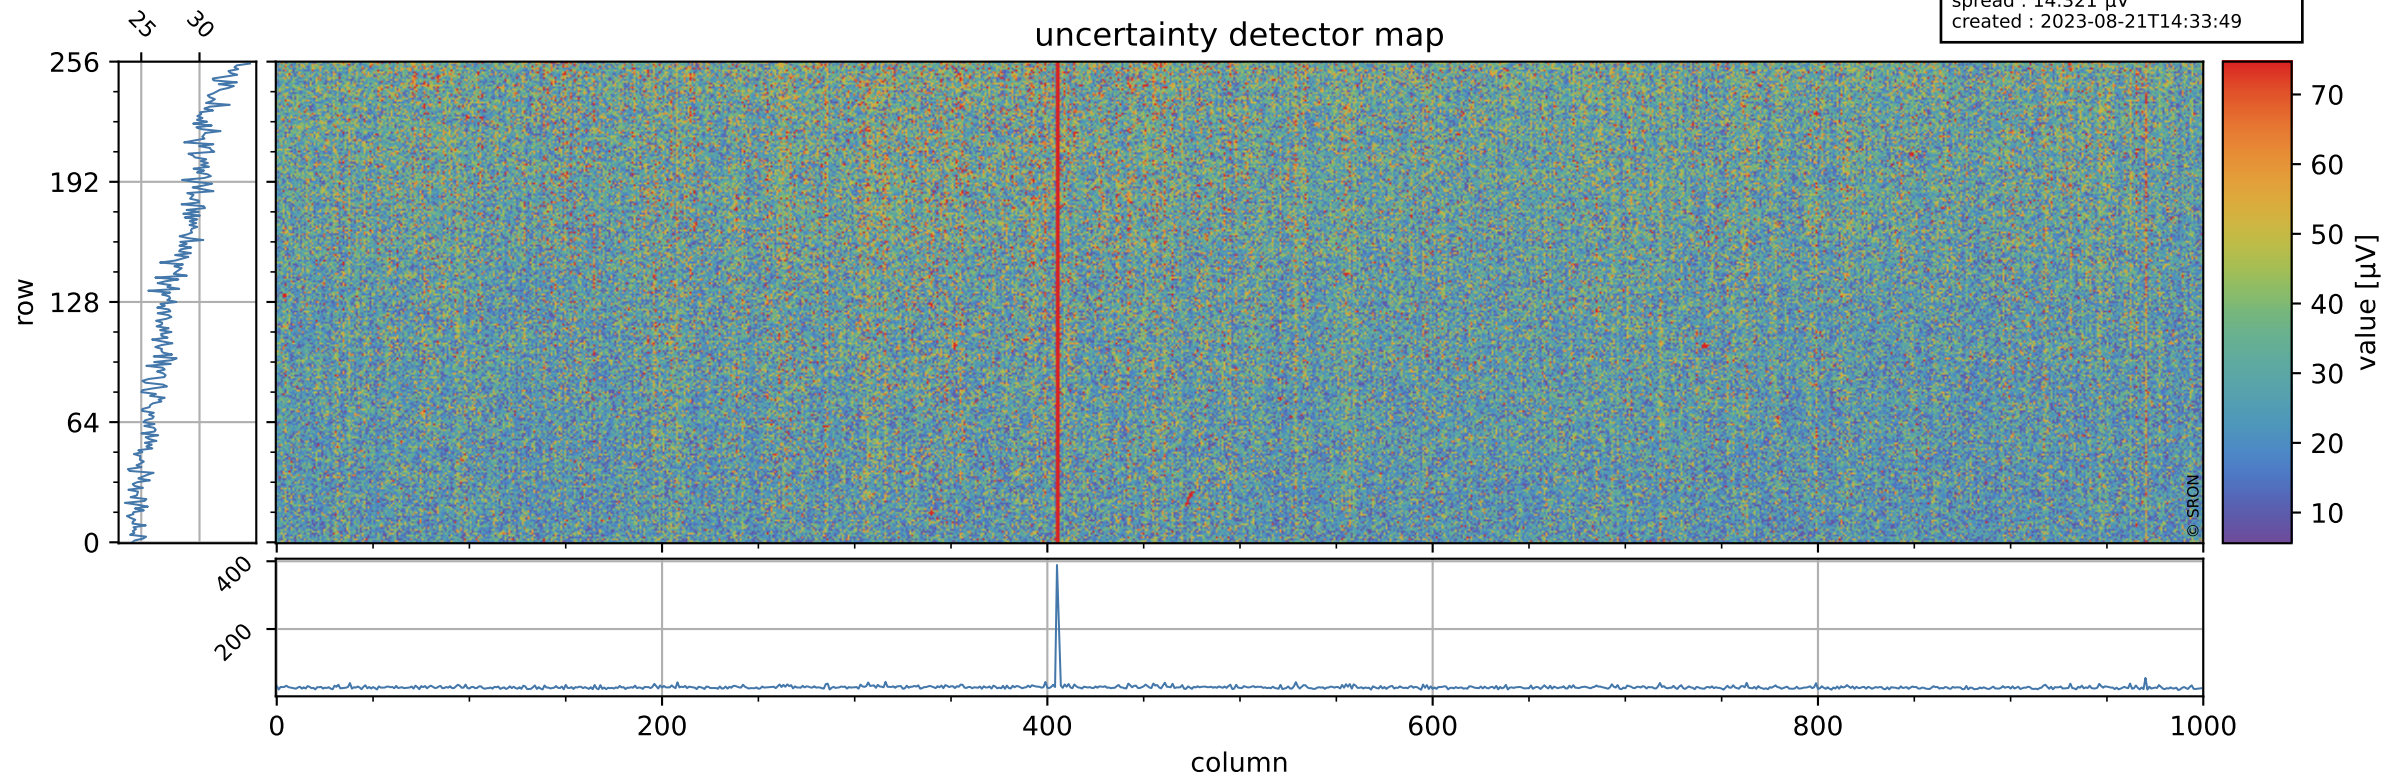

# Tropomi SWIR offset (official)

orbits : 19 in [10837, 10882]  
coverage : 2019-11-16 / 2019-11-19  
median : 0.52593 V  
spread : 0.035913 V  
created : 2023-08-21T14:33:49

## value detector map

# Tropomi SWIR offset (official)

orbits : 19 in [10837, 10882]  
coverage : 2019-11-16 / 2019-11-19  
median : 28.138  $\mu\text{V}$   
spread : 14.321  $\mu\text{V}$   
created : 2023-08-21T14:33:49

# Tropomi SWIR offset (official) ground-tracks of Sentinel-5P

orbits : 19 in [10837, 10882]  
coverage : 2019-11-16 / 2019-11-19  
created : 2023-08-21T14:33:50